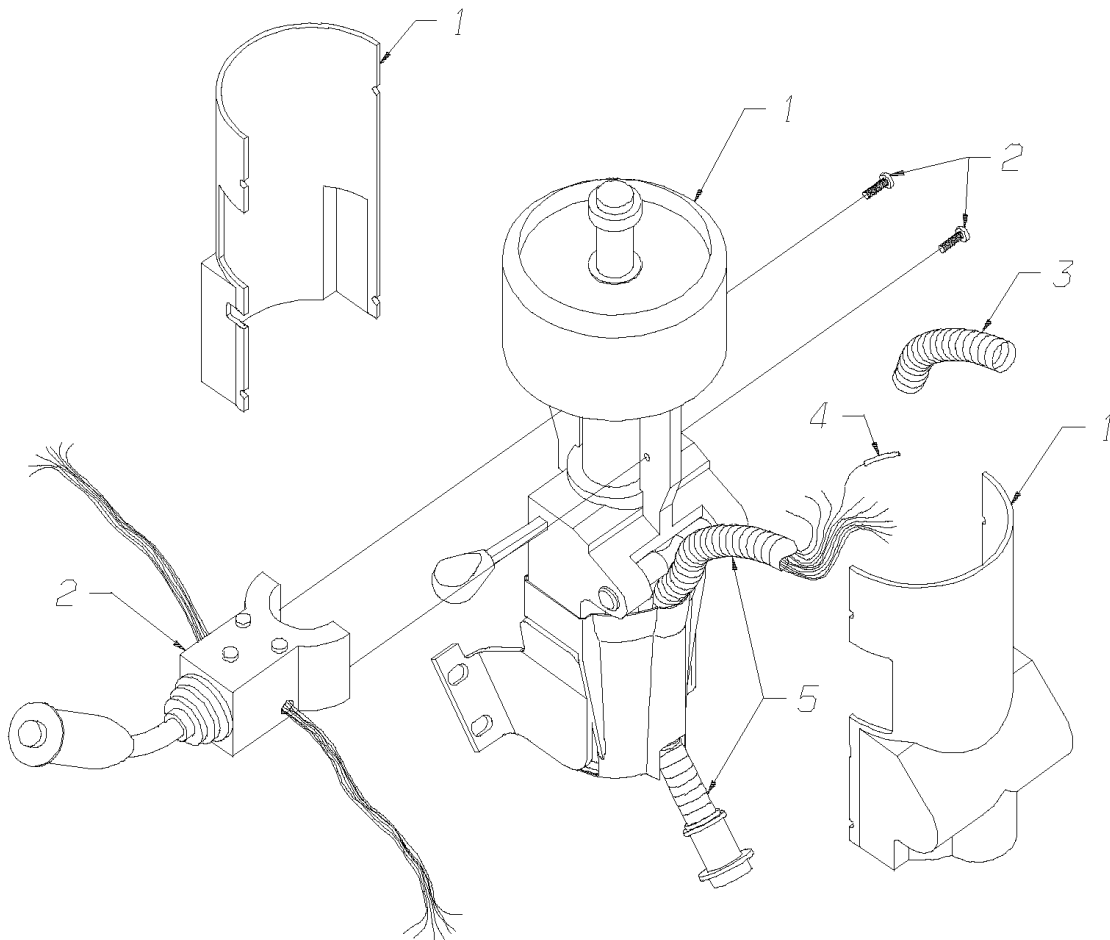

Models: H4RE, M4RE
COLUMN
To M4RE CSN 10/19/03

Key	PartNumber	Qty	Description	Comment