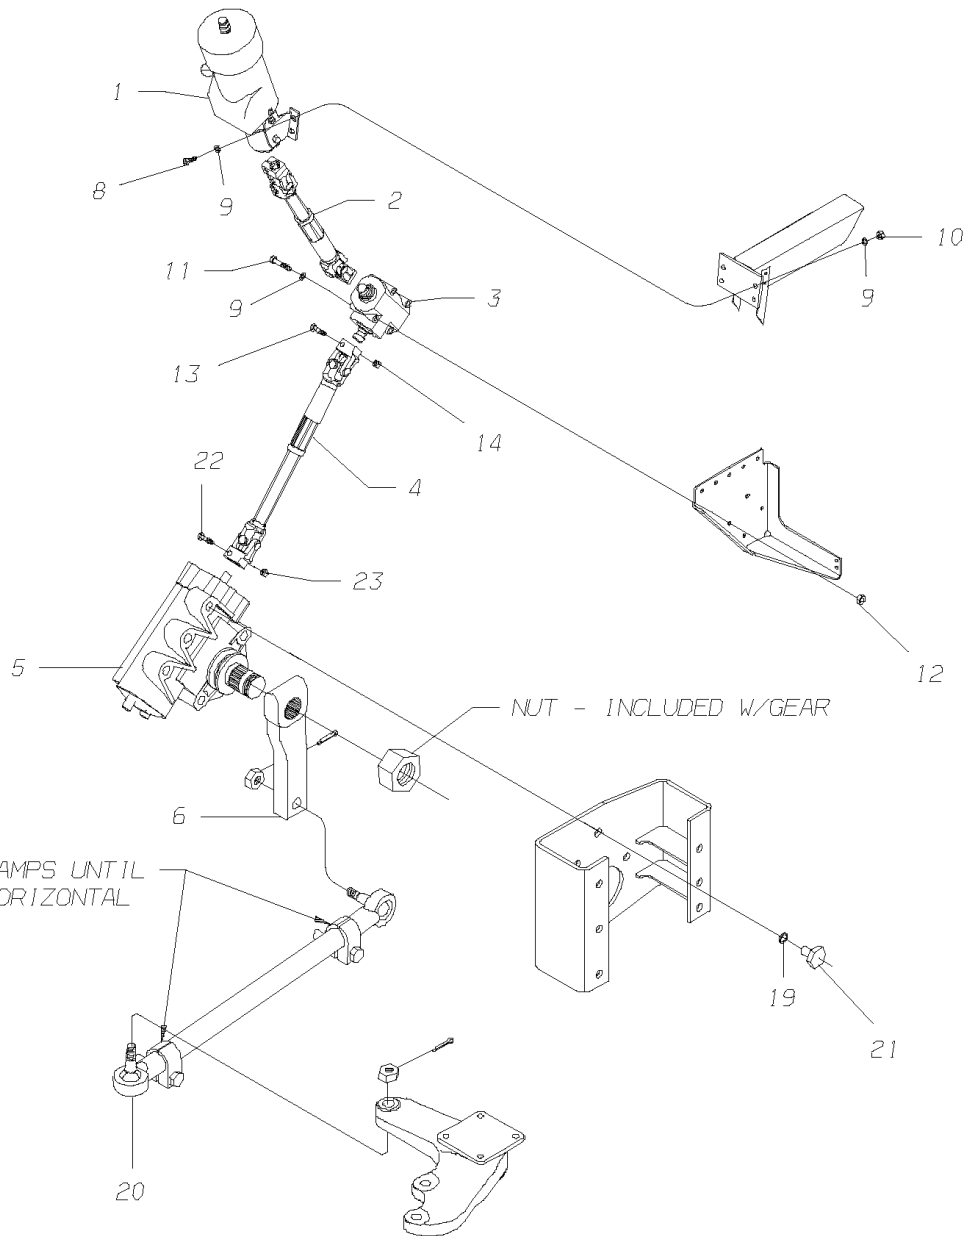

Models: H4RE, M4RE
SYSTEM

Key	PartNumber	Qty	Description	Comment