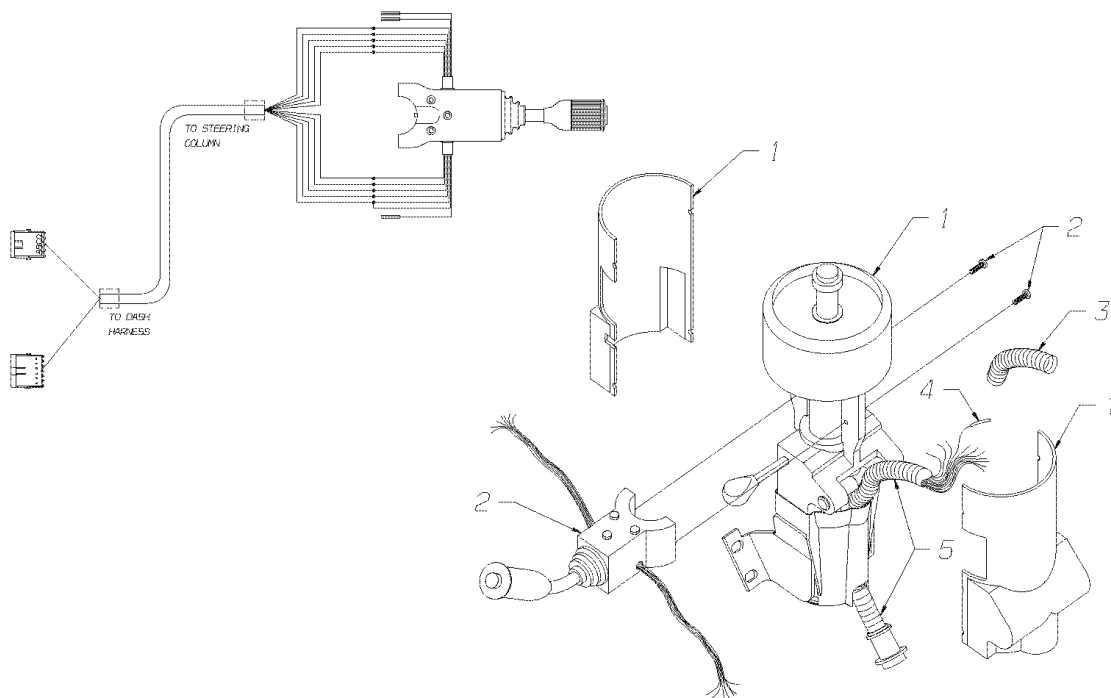

Models: H4RE, M4RE
COLUMN
BSN: From CSN 10/20/03

Key	PartNumber	Qty	Description	Comment