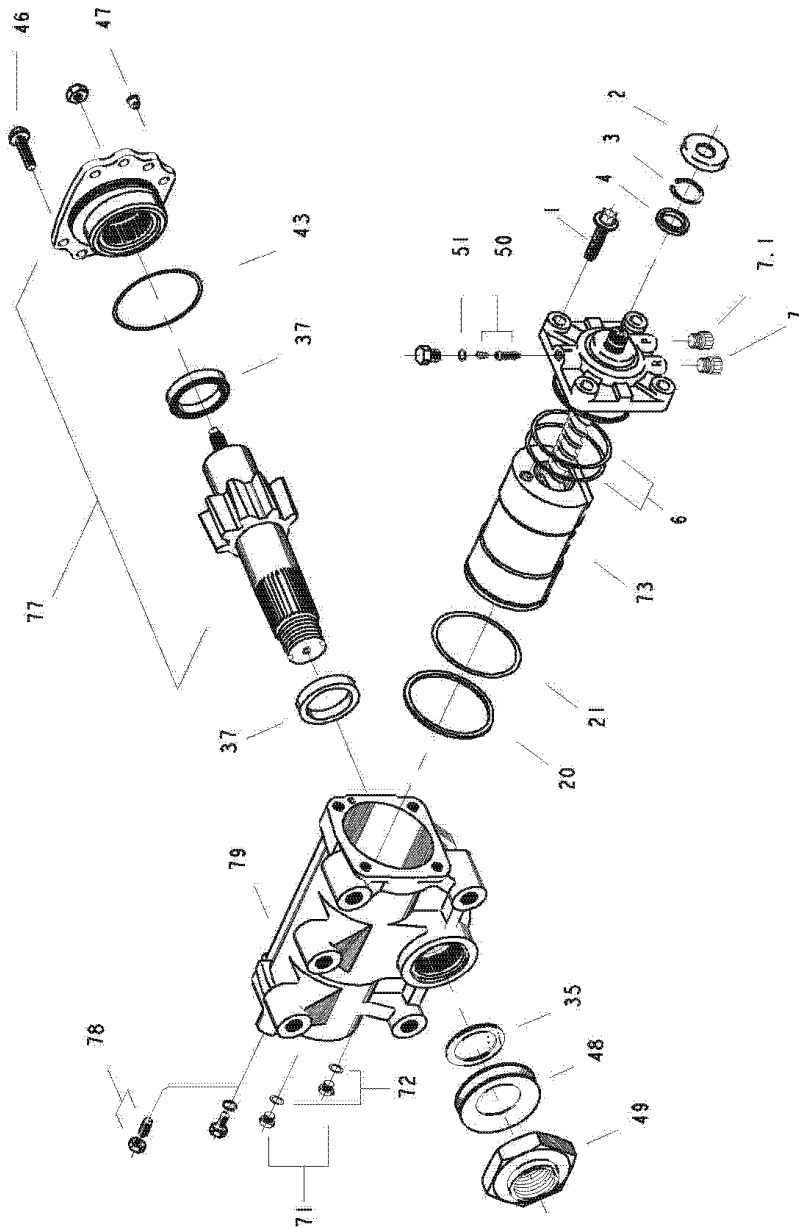

Models: H4RE, M4RE
GEAR

Key	PartNumber	Qty	Description	Comment
-----	------------	-----	-------------	---------

0050365

Models: H4RE, M4RE
GEAR

Key	PartNumber	Qty	Description	Comment
1		4	VALVE HOUSING BOLTS	
3			INPUT SHAFT RETAINING RING	
46		8	SIDE COVER BOLT	
49			DROP ARM LOCKNUT	
71		2	AUXILIARY PORT PLUG	
72		2	BONDED WASHER	
73			PISTON, VALVE HOUSING AND ASSEMBLY	
77			OUTPUT SHAFT & SIDE COVER, ASSEMBLY	
78	0058015		POPPET,ADJUST SCREW,65 MM, H4/M4	
79			MAIN HOUSING ASSEMBLY	
	0058947		KIT,OVERHAUL SEAL,H4/M4,0050365	<i>CONSISTS OF THE FOLLOWING</i>
6		2	O-RING	
43			O-RING	
37		2	OUTPUT SHAFT SEAT	
51			RELIEF VALVE O-RING	
4			INPUT SHAFT SEAT	
21			PISTON RACK O-RING	
20			PISTON RACK SEAT RING	
48			DIRT AND WATER SEAL	
2			DIRT AND WATER SEAL	
35			DIRT AND WATER SEAL	
58			DIRT AND WATER SEAL	
7.1			PORT PLUG, WITH WASHER	<i>M18</i>

Models: H4RE, M4RE
GEAR

Key	PartNumber	Qty	Description	Comment
7			PORT PLUG, WITH WASHER	M16
47			VENT PLUG	
	0058948		KIT,INPUT SEAT,H4/M4,0050365	CONSISTS OF THE FOLLOWING
48			DIRT AND WATER SEAL	
35			DIRT AND WATER SEAL	
37		2	OUTPUT SHAFT SEAL	
43			SIDE COVER O-RING	
47			VENT PLUG	
	0058949		KIT,OUTPUT SHAFT,H4/M4,0050365	CONSISTS OF THE FOLLOWING
2			DIRT AND WATER SEAL	
4			INPUT SHAFT SEAL	
3			INPUT SHAFT RETAINING RING	
	0058940		PAD,SPACER,FUEL TANK TO FRAME RAIL,	CONSISTS OF THE FOLLOWING
50			RELIEF VALVE	
51			RELIEF VALVE O-RING	