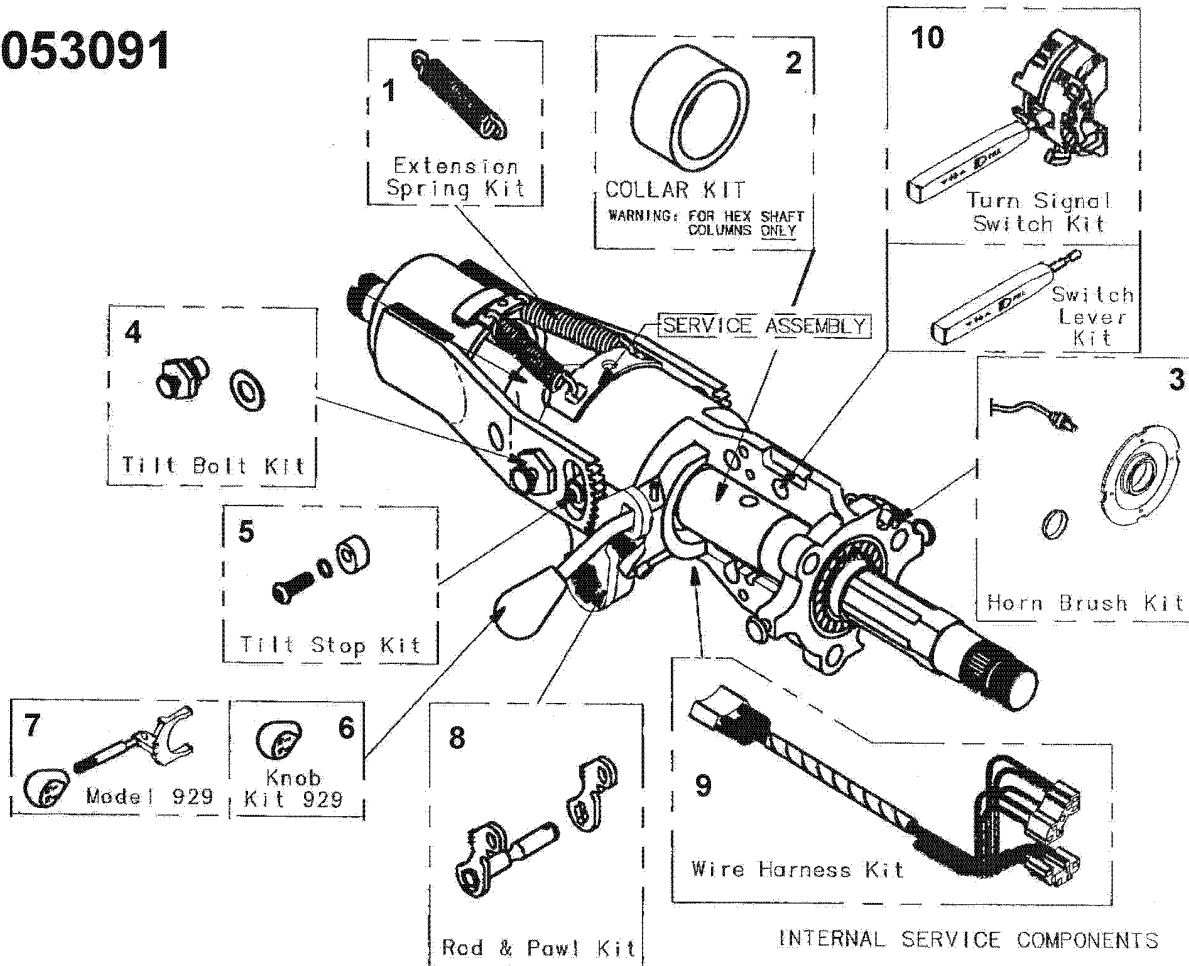

Models: B4RE, H4RE, L4RE, M4RE, Q4RE, W4RE
COLUMN
INTERNAL COMPONENTS

Key	PartNumber	Qty	Description	Comment

0053091