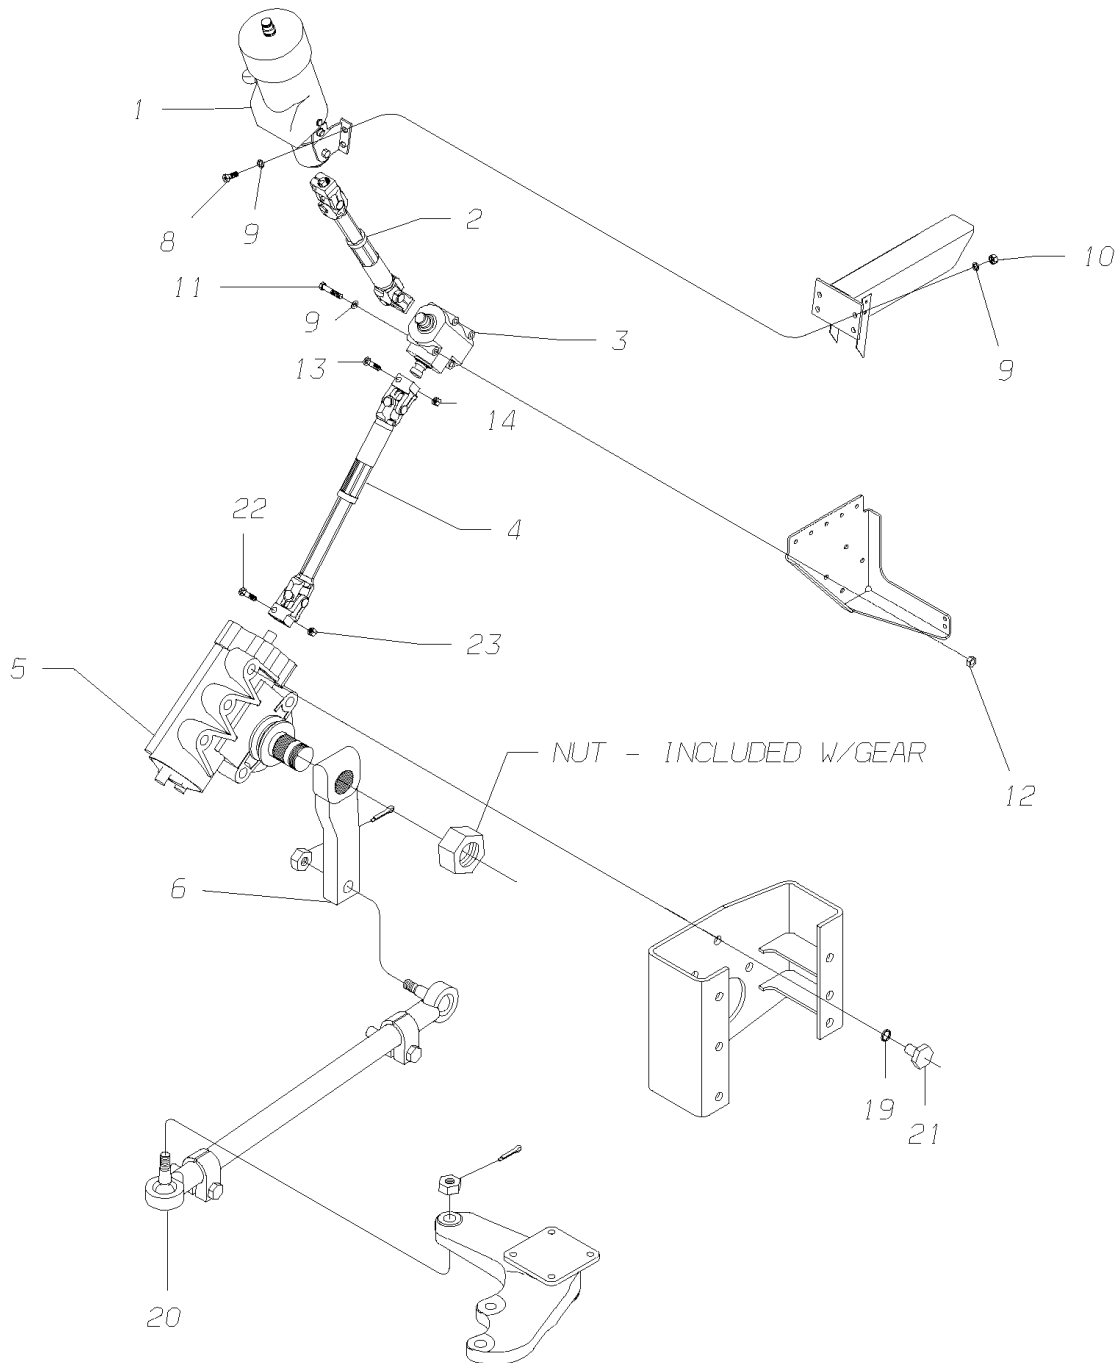

Models: H4RE, M4RE SYSTEM

Key	PartNumber	Qty	Description	Comment