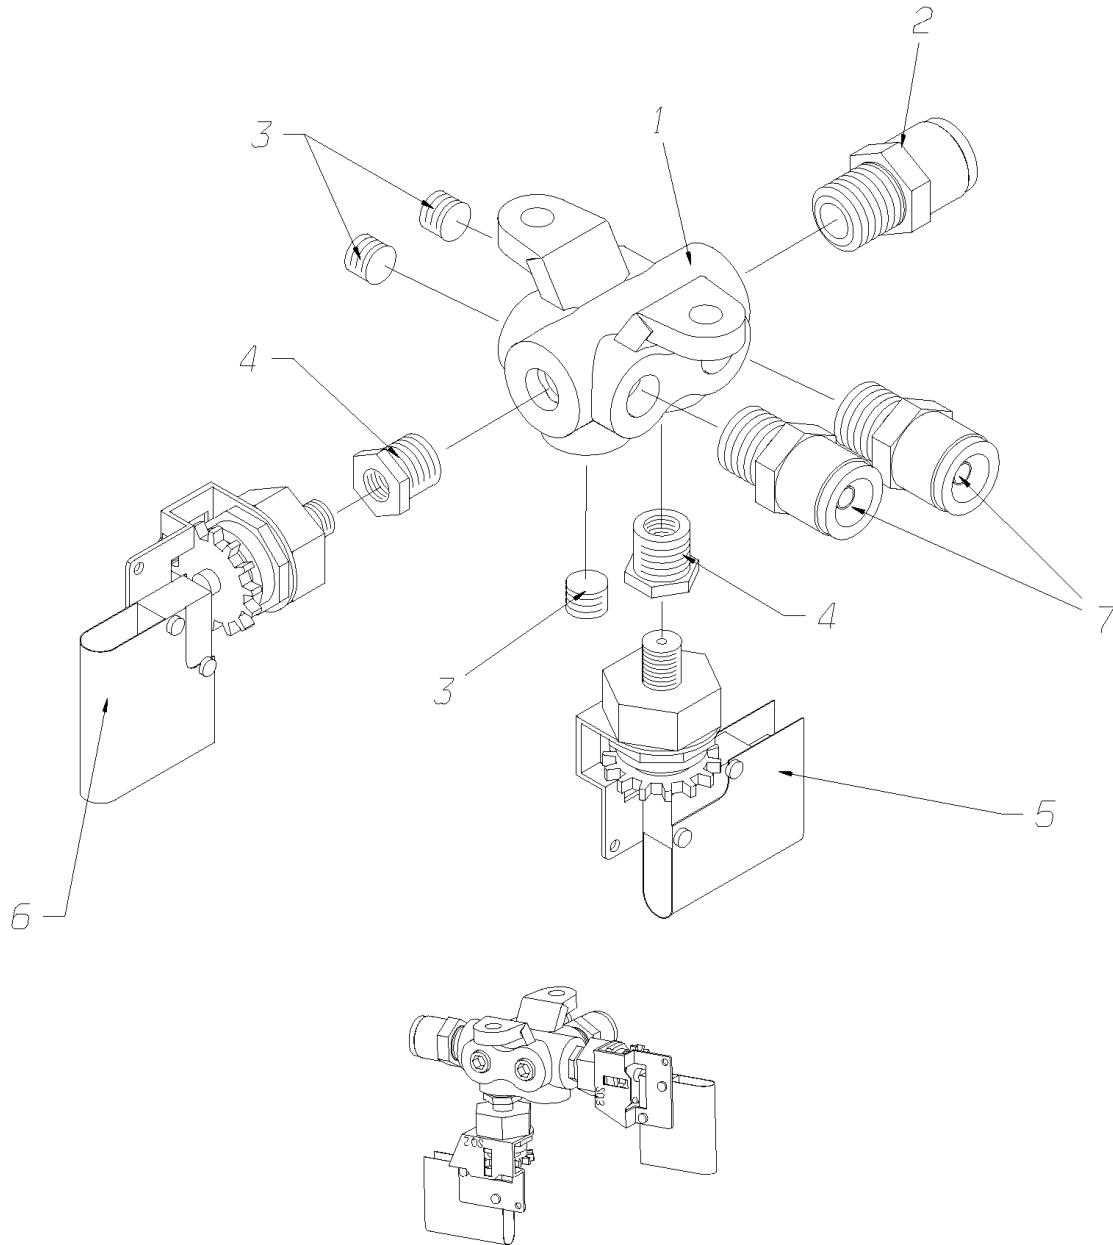

Models: M4RE
KNEELING ASSY
MANIFOLD ASSY

Key	PartNumber	Qty	Description	Comment