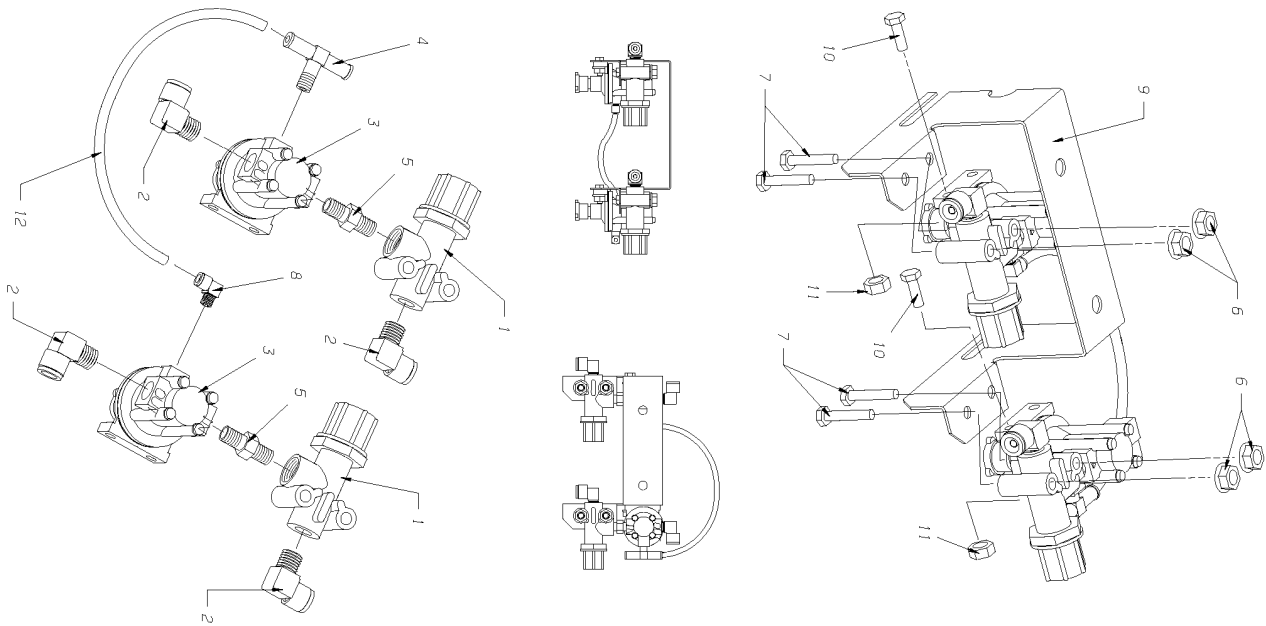

Models: M4RE
KNEELING ASSY
VALVE ASSY, RELAY, TAG AXLE DUMP

Key	PartNumber	Qty	Description	Comment