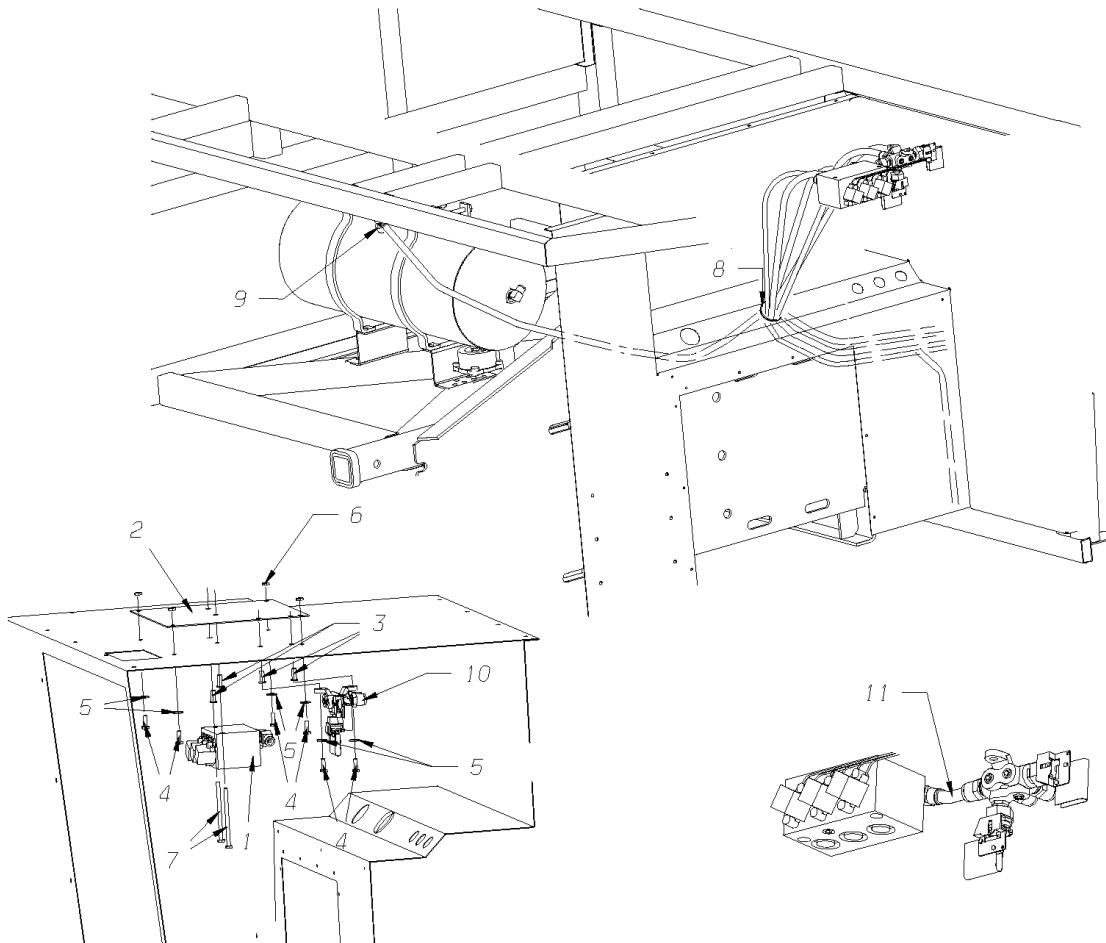

Models: **M4RE**
KNEELING ASSY
VALVE ASSY, KNEELING

Key	PartNumber	Qty	Description	Comment