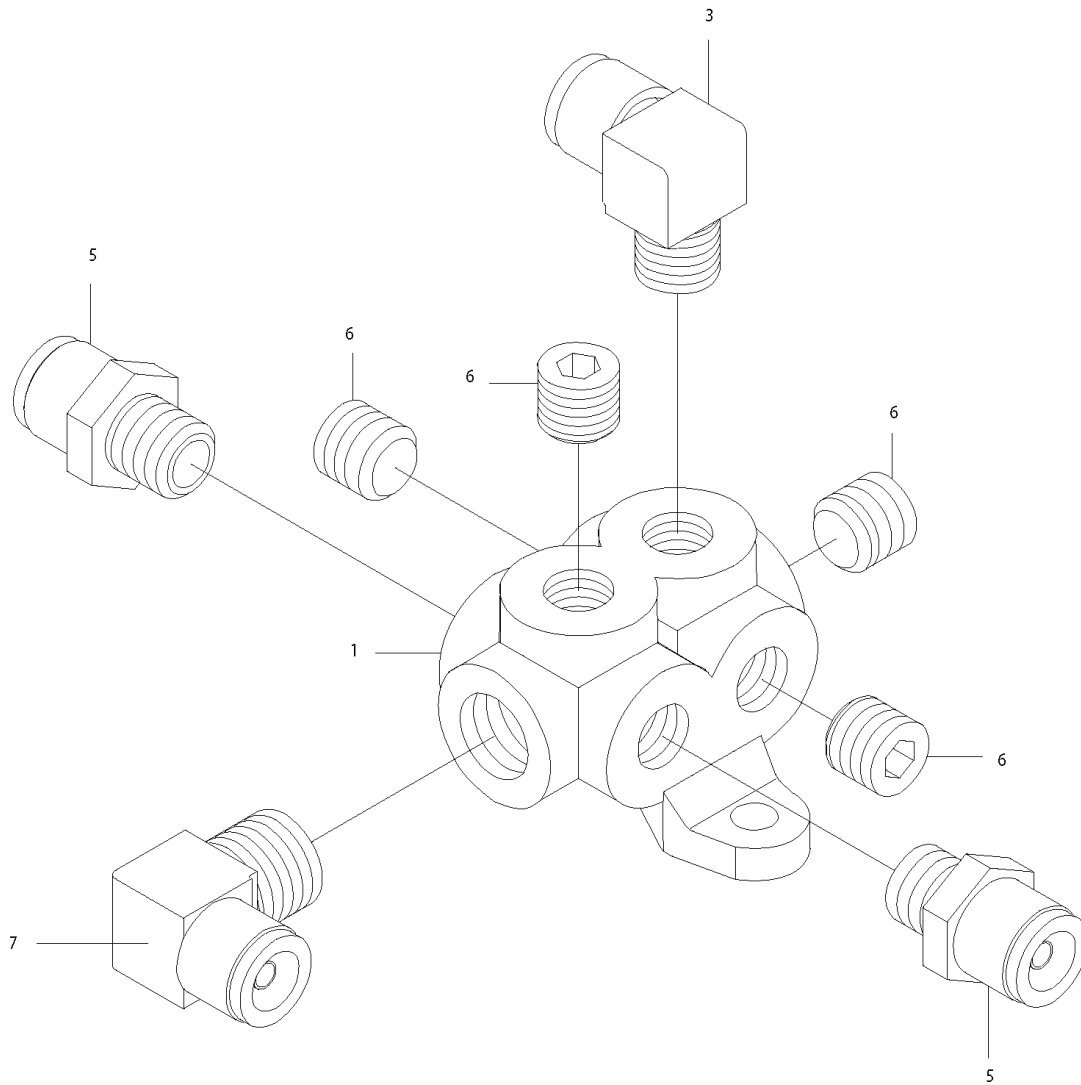

Models: **M4RE**
FRONT AND REAR PLUMBING
MANIFOLD ASSY REAR

Key	PartNumber	Qty	Description	Comment