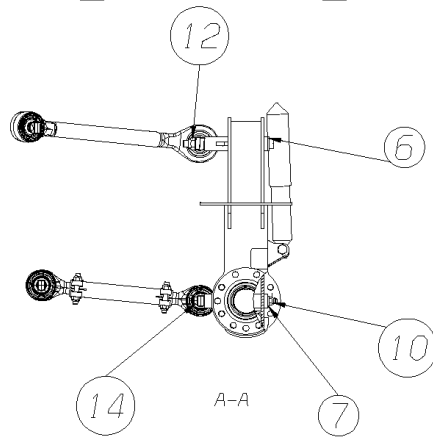

Chassis

130 Suspension

AIR

FRONT, REAR, AND TAG AXLE

_____ 1

TAG AXLE

_____ 2

AIR PIPING DIAGRAM WITH KNEELING FEATURE

Models: H4RE, M4RE
AIR
TAG AXLE

Key	PartNumber	Qty	Description	Comment
-----	------------	-----	-------------	---------

Models: H4RE, M4RE
AIR
TAG AXLE

Key	PartNumber	Qty	Description	Comment
2	0077074		ROD,TORQUE,TAG AXLE	
3	0077075		ROD,TORQUE,UPPER REAR	
4	0077076		SPRING,AIR,TAG AXLE	
5			FRAME, TAG	
6			WASHER, FLAT	
7			WASHER, FLAT	
8			LOCKNUT	
9			LOCKNUT	
10			LOCKNUT	
11			LOCKNUT	
12			LOCKNUT	
13			SCREW	
14			SCREW	
15			SCREW	
16			SCREW	
17	0077077		SHOCK ABSORBER,REAR,M4	

Models: M4RE
AIR PIPING DIAGRAM WITH KNEELING FEATURE
40 AND 45 FT

Key	PartNumber	Qty	Description	Comment
-----	------------	-----	-------------	---------

Models: **M4RE**
AIR PIPING DIAGRAM WITH KNEELING FEATURE
40 AND 45 FT