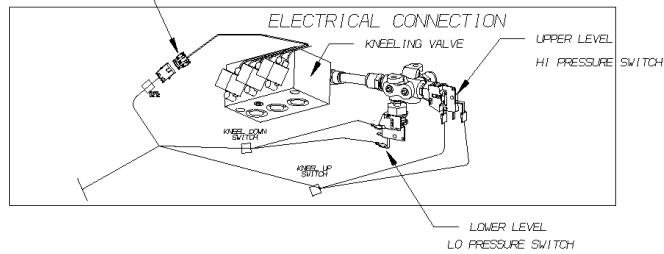

KNEELING VALVE
CONNECTOR