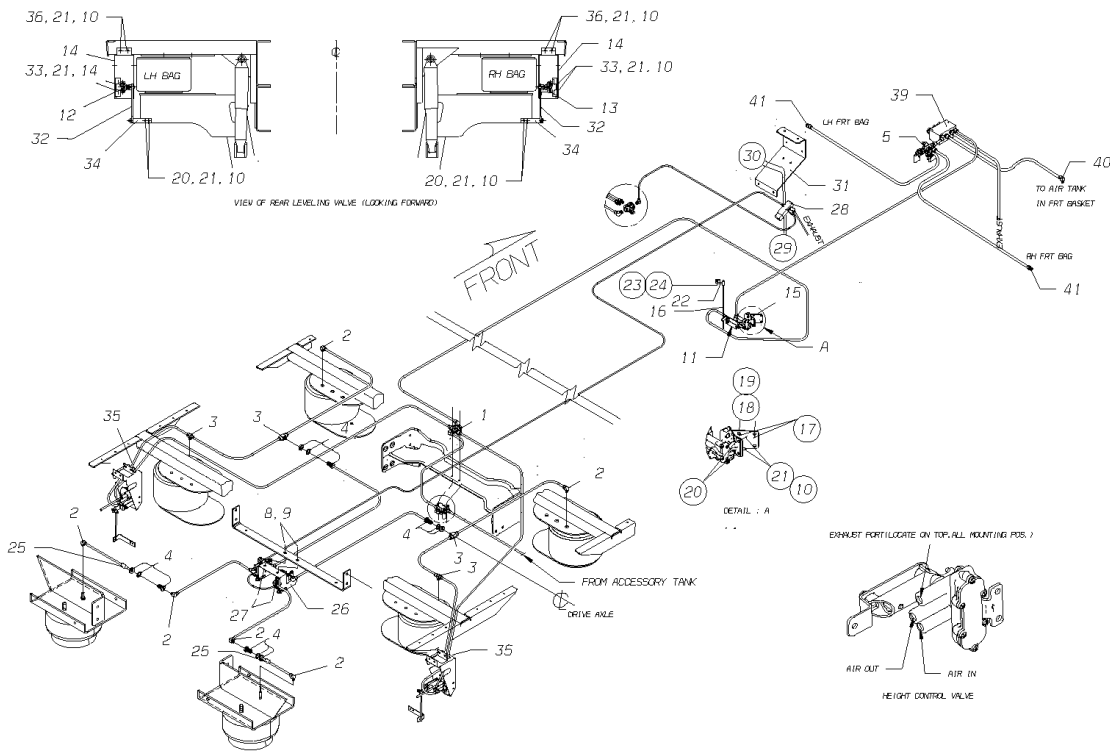

Models: M4RE
AIR PIPING DIAGRAM WITH KNEELING FEATURE
40 AND 45 FT

Key	PartNumber	Qty	Description	Comment