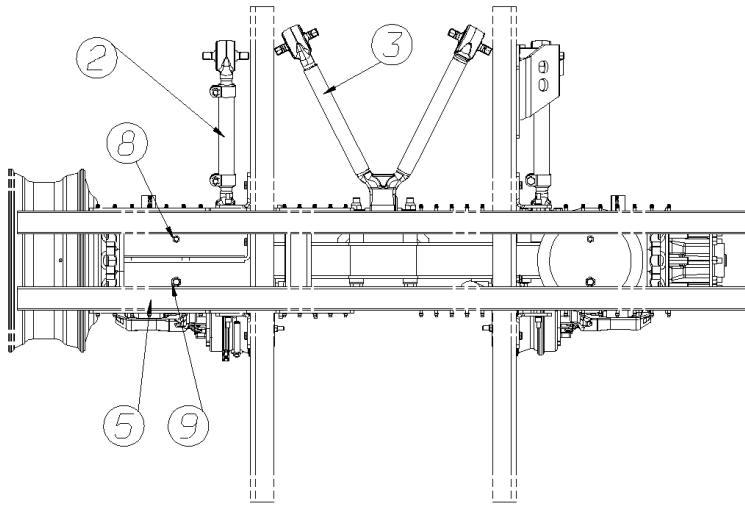

Models: H4RE, M4RE
AIR
TAG AXLE

Key	PartNumber	Qty	Description	Comment
-----	------------	-----	-------------	---------

Models: H4RE, M4RE
AIR
TAG AXLE

Key	PartNumber	Qty	Description	Comment
2	0077074		ROD,TORQUE,TAG AXLE	
3	0077075		ROD,TORQUE,UPPER REAR	
4	0077076		SPRING,AIR,TAG AXLE	
5			FRAME, TAG	
6			WASHER, FLAT	
7			WASHER, FLAT	
8			LOCKNUT	
9			LOCKNUT	
10			LOCKNUT	
11			LOCKNUT	
12			LOCKNUT	
13			SCREW	
14			SCREW	
15			SCREW	
16			SCREW	
17	0077077		SHOCK ABSORBER,REAR,M4	