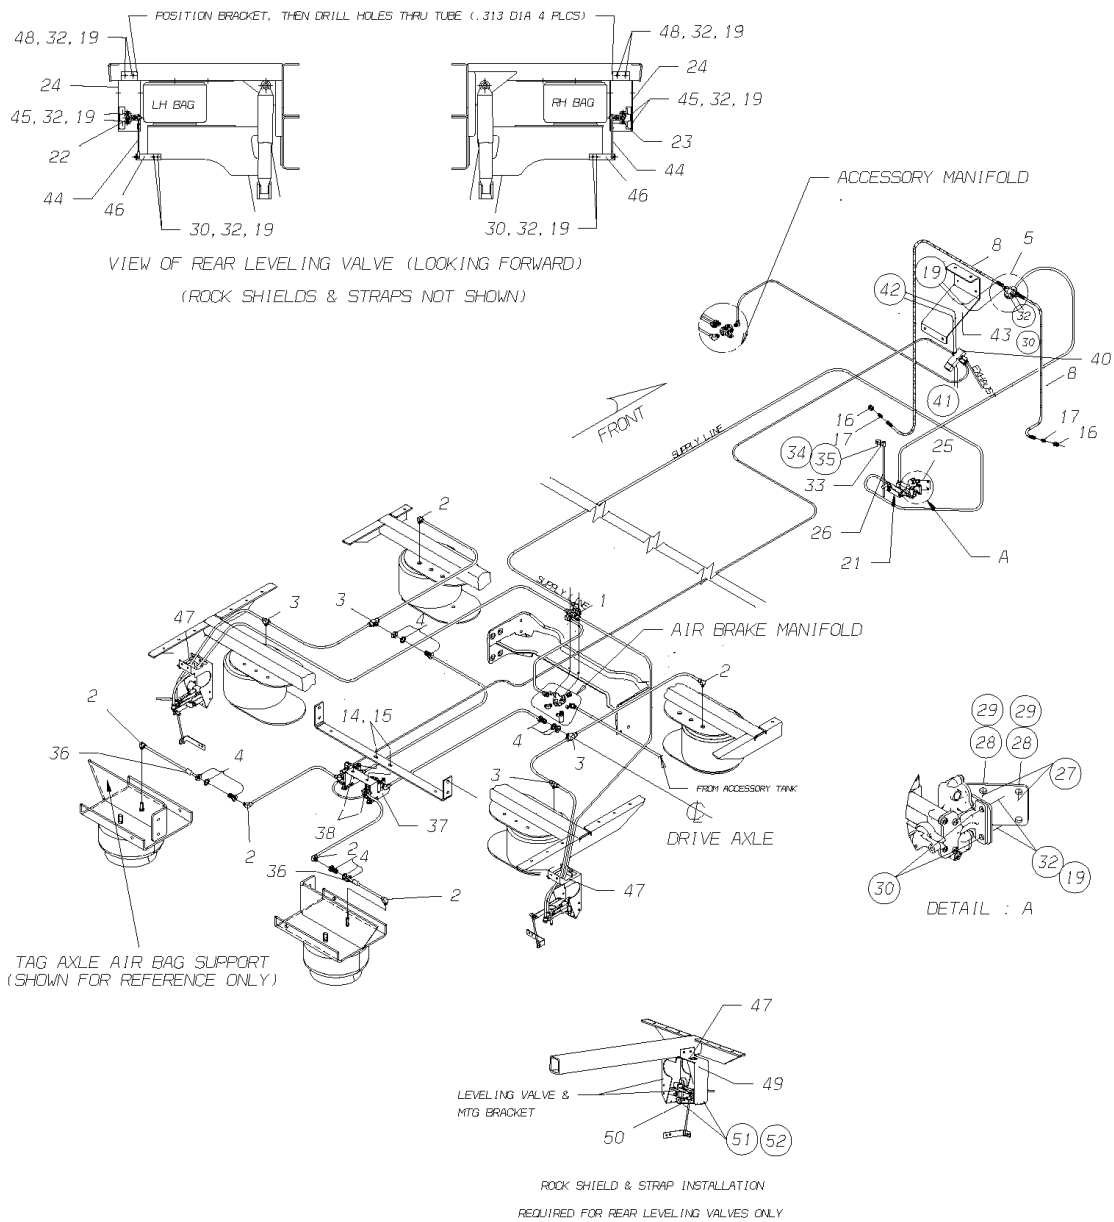

Models: **M4RE**
FRONT AND REAR PLUMBING

Key	PartNumber	Qty	Description	Comment