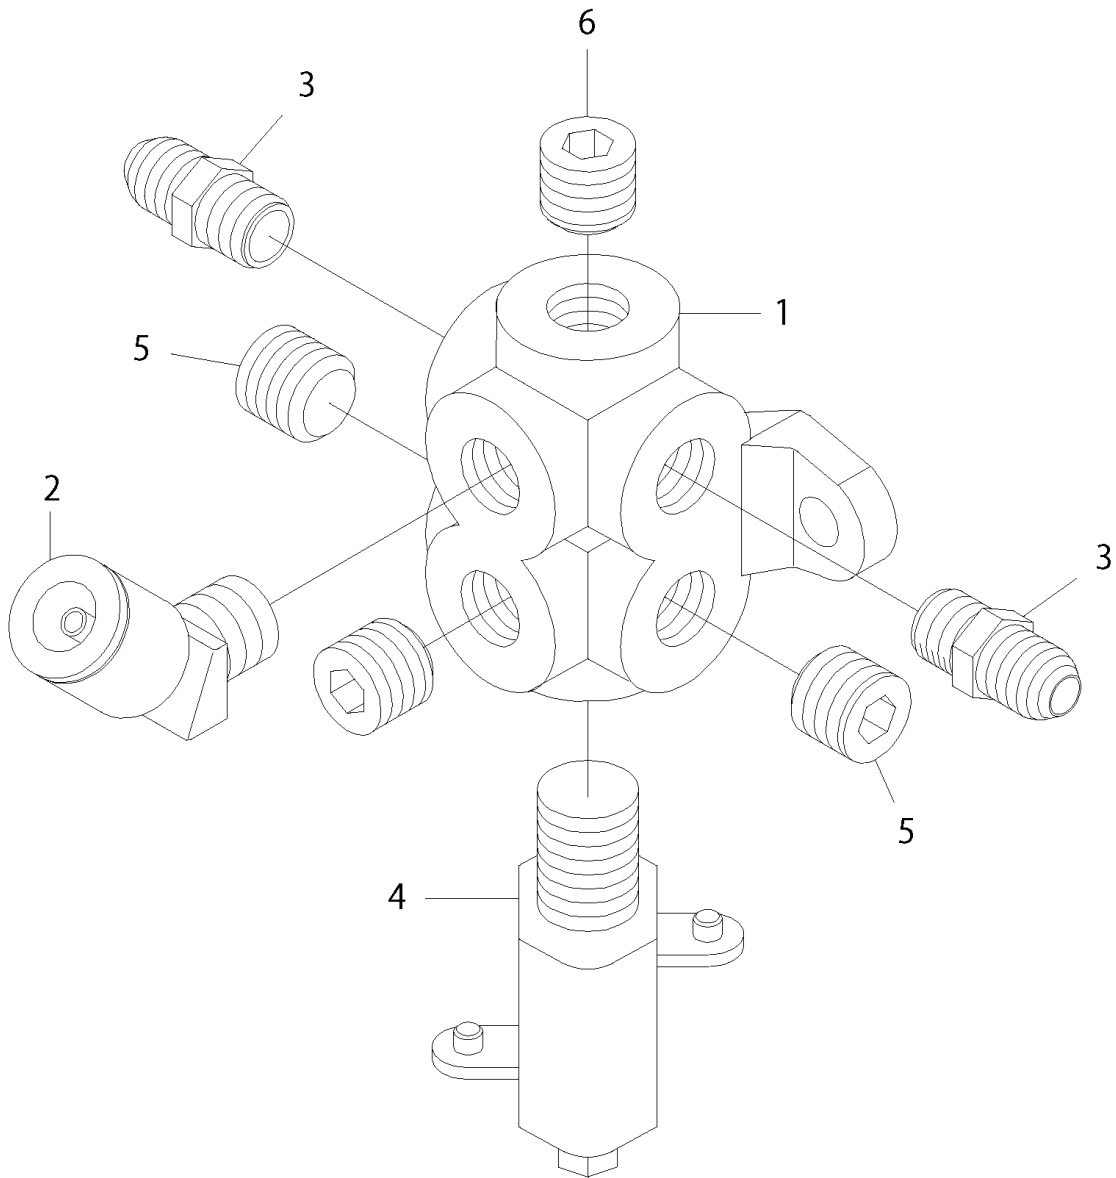

Models: **M4RE**
FRONT AND REAR PLUMBING
MANIFOLD ASSY FRONT

Key	PartNumber	Qty	Description	Comment