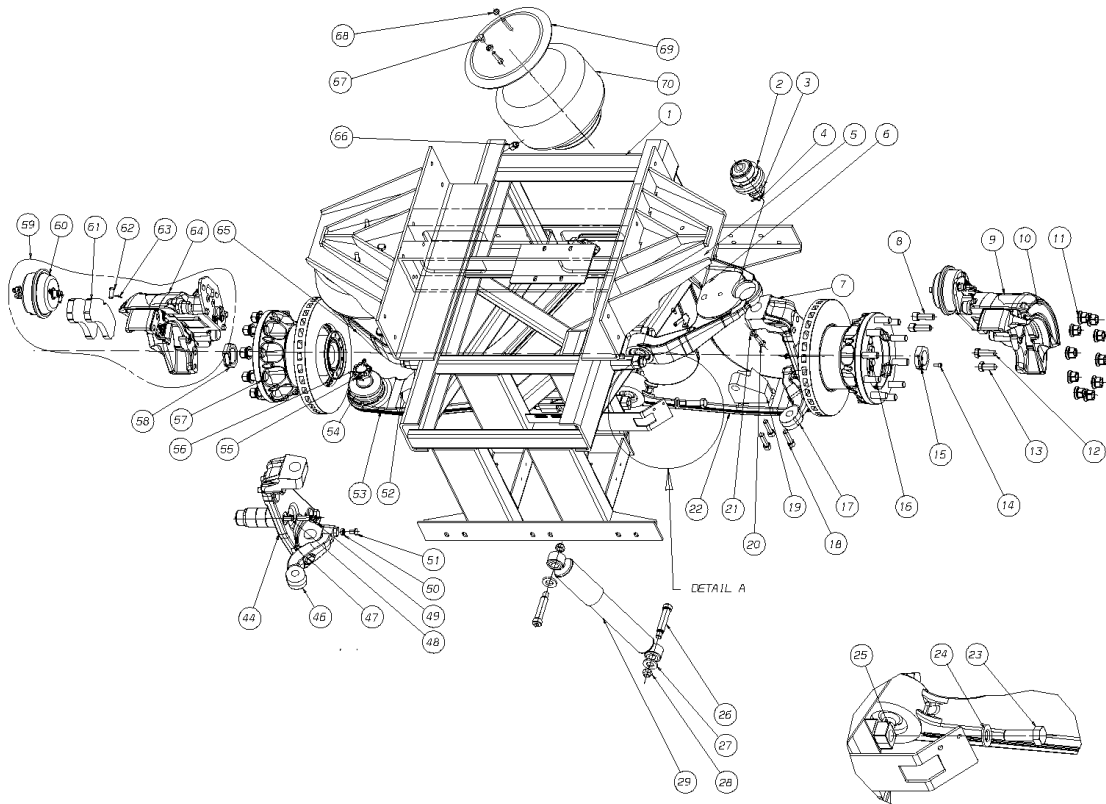

Models: H4RE, M4RE
ASSEMBLY

Key	PartNumber	Qty	Description	Comment