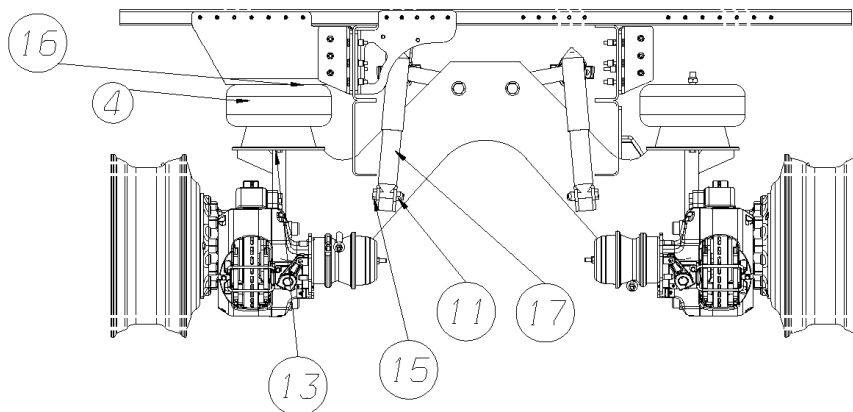

Models: H4RE, M4RE
AIR
TAG AXLE

Key	PartNumber	Qty	Description	Comment
-----	------------	-----	-------------	---------

Models: H4RE, M4RE
AIR
TAG AXLE

Key	PartNumber	Qty	Description	Comment
2	0077074		ROD,TORQUE,TAG AXLE	
3	0077075		ROD,TORQUE,UPPER REAR	
4	0077076		SPRING,AIR,TAG AXLE	
5			FRAME, TAG	
6			WASHER, FLAT	
7			WASHER, FLAT	
8			LOCKNUT	
9			LOCKNUT	
10			LOCKNUT	
11			LOCKNUT	
12			LOCKNUT	
13			SCREW	
14			SCREW	
15			SCREW	
16			SCREW	
17	0077077		SHOCK ABSORBER,REAR,M4	