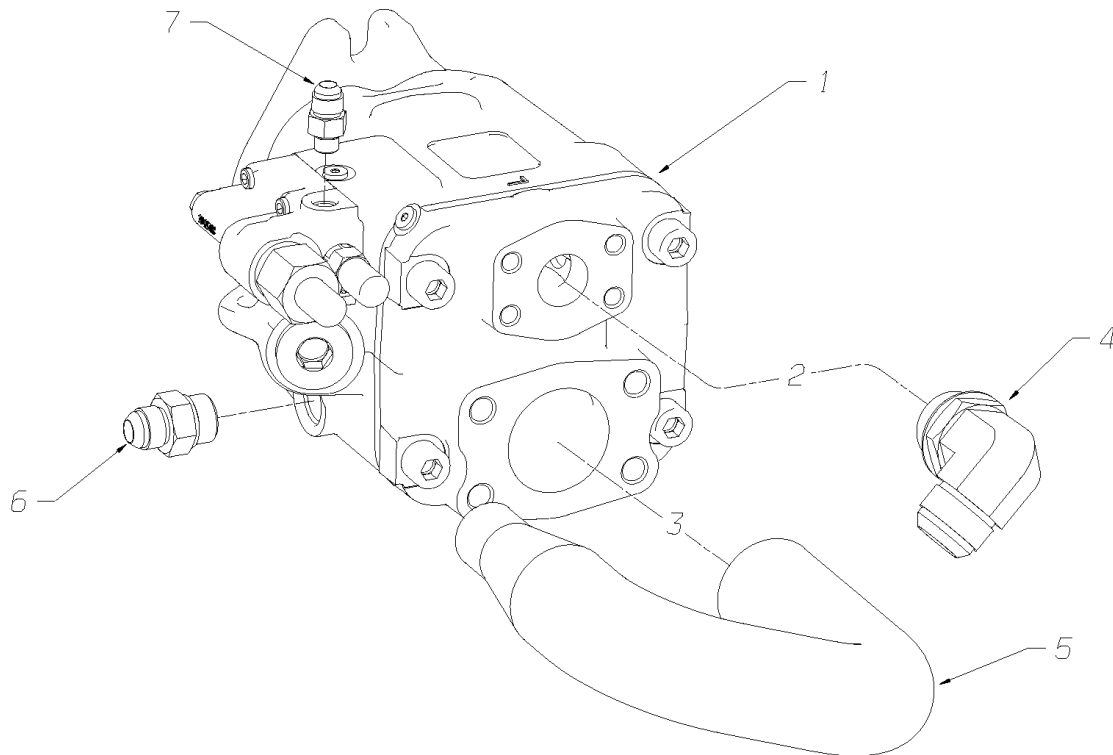

Models: H4RE, M4RE
C13
PUMP ASSY

Key	PartNumber	Qty	Description	Comment