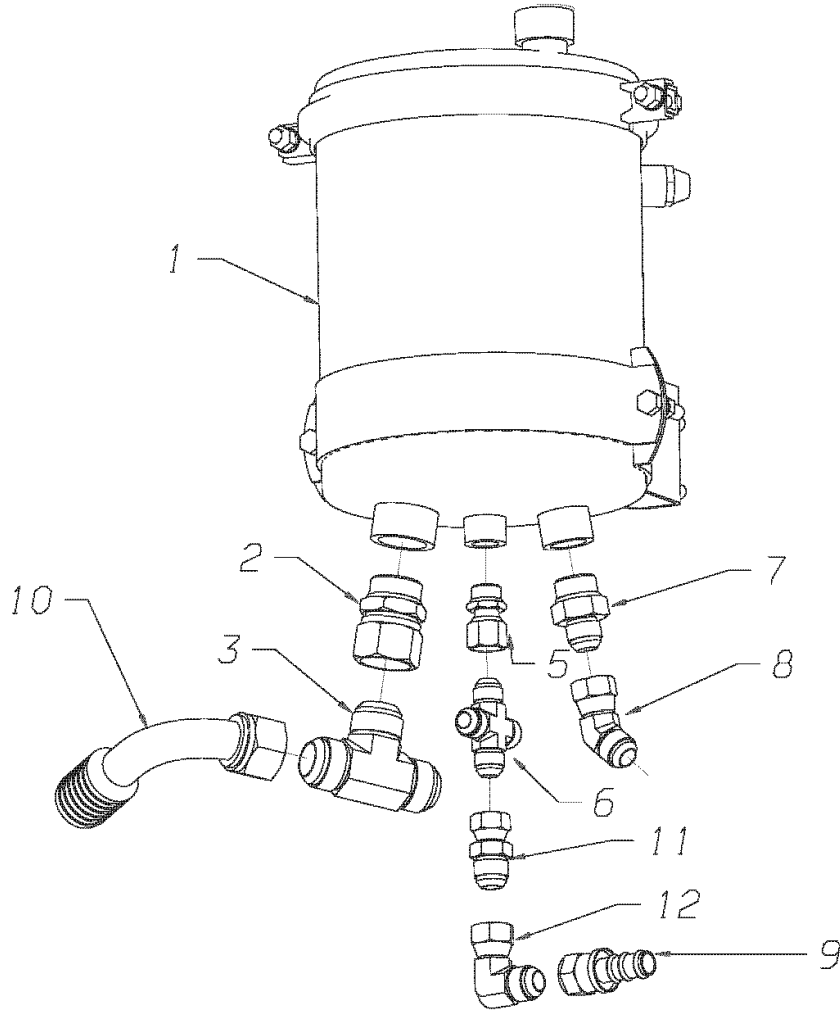

Models: H4RE, M4RE
C13
RESERVOIR & VALVE ASSY
BSN: From CSN M4RE 07/12/04

Key	PartNumber	Qty	Description	Comment

DR. 03/29/05	BY MR	0074611	B	
APP.	BY	FRT	REV	

© BLUE BIRD BODY COMPANY. ALL RIGHTS RESERVED