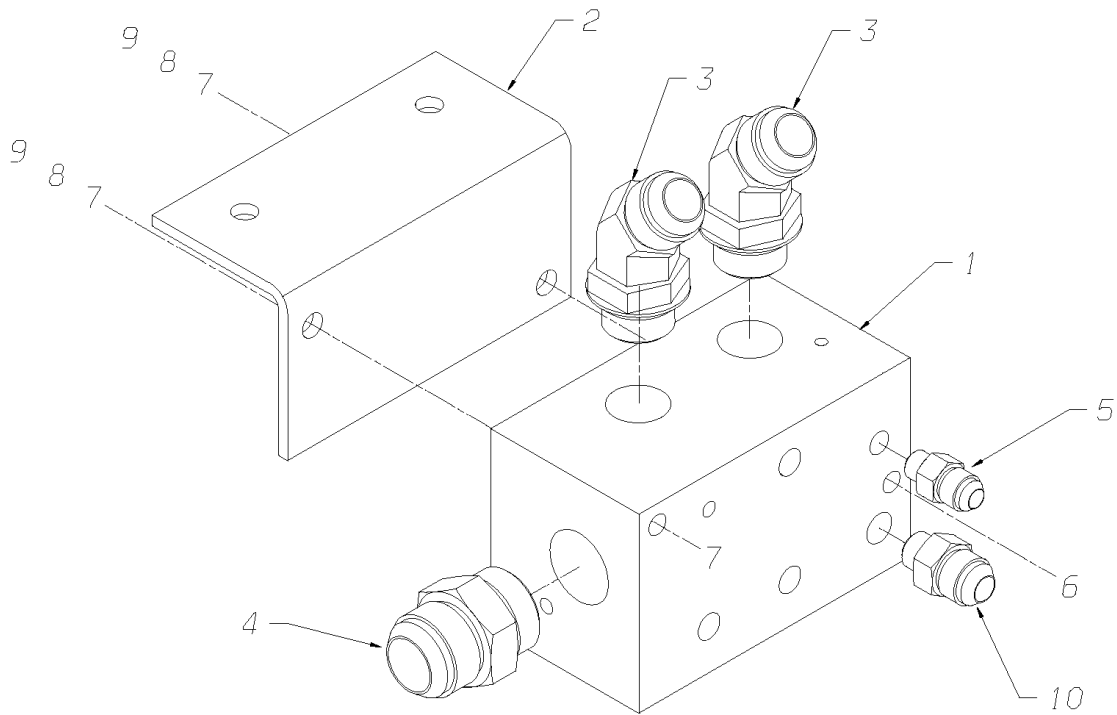

Models: **M4RE**
C13
MODULE ASSY, DOUBLE FAN CONTROL, CROSS

Key	PartNumber	Qty	Description	Comment