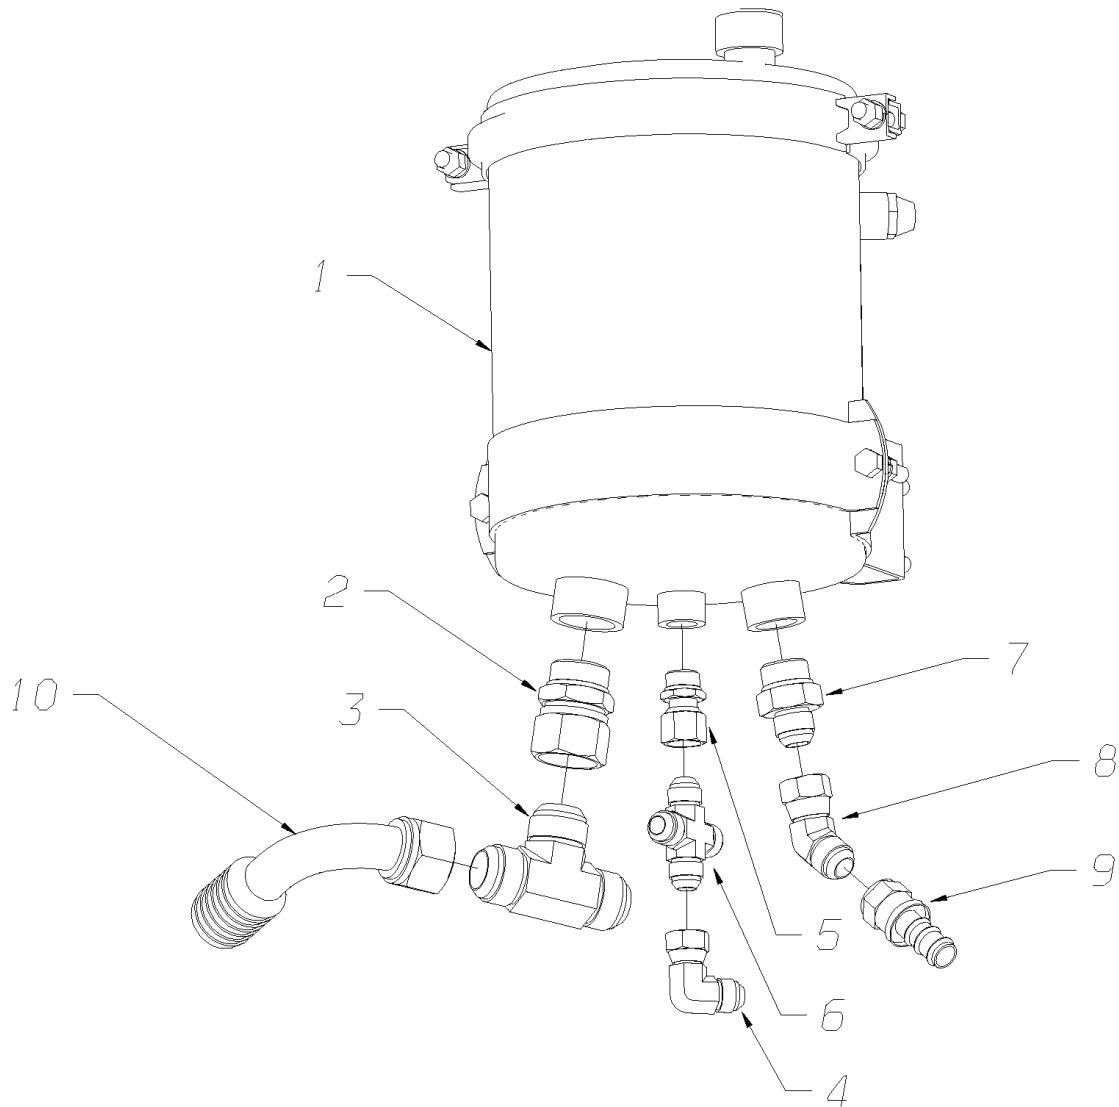

Models: M4RE
C13
RESERVOIR & VALVE ASSY
To CSN 07/11/04

Key	PartNumber	Qty	Description	Comment