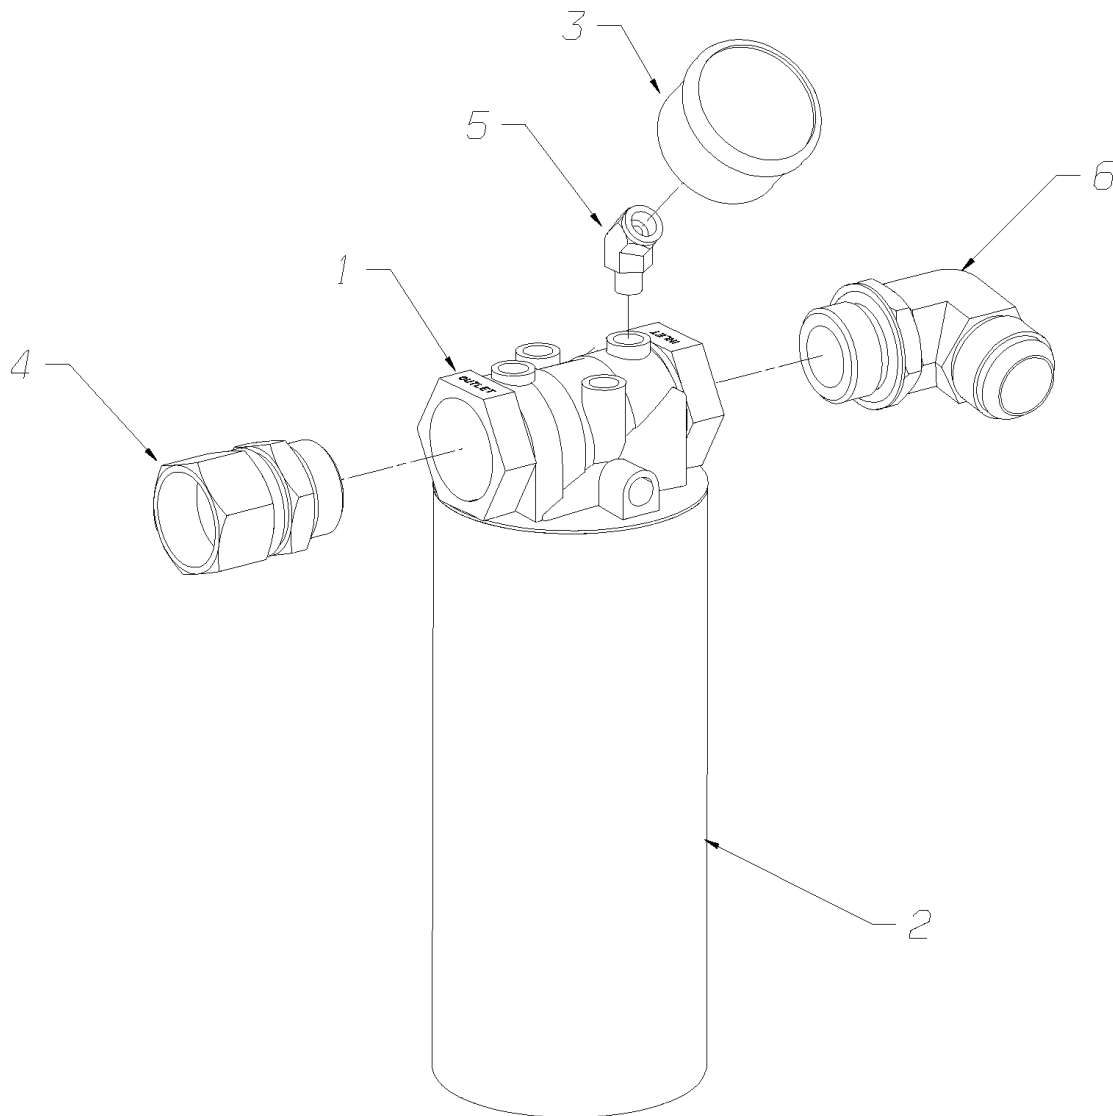

Models: H4RE, M4RE
C13
FILTER ASSY

Key	PartNumber	Qty	Description	Comment