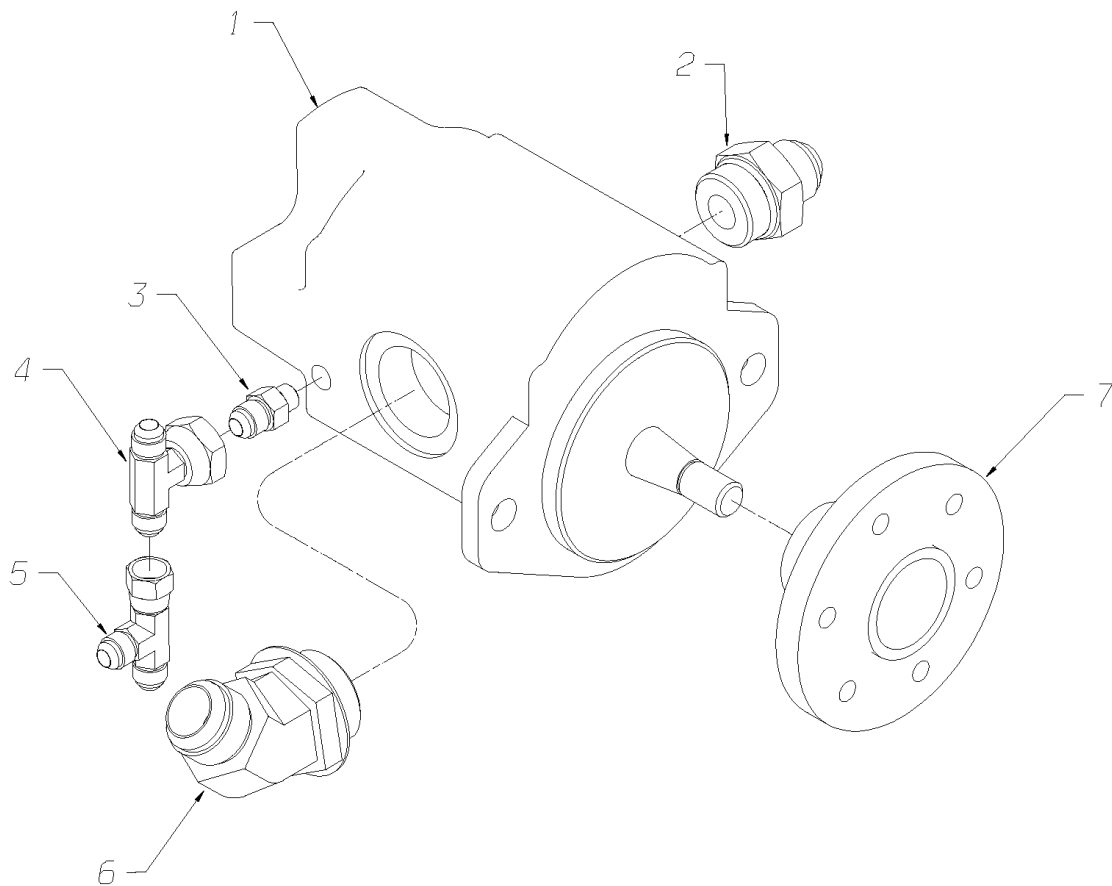

Models: **M4RE**
C13
MOTOR ASSY, RADIATOR

Key	PartNumber	Qty	Description	Comment