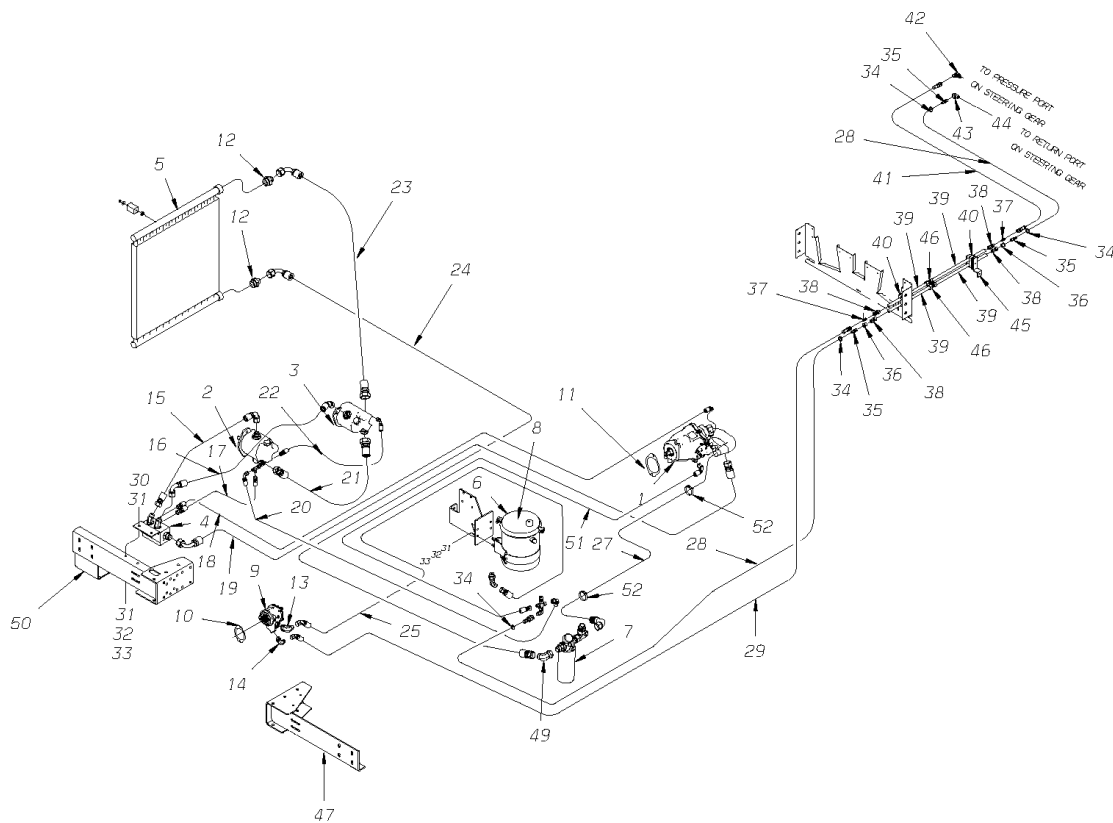

Models: M4RE
C13

Key	PartNumber	Qty	Description	Comment