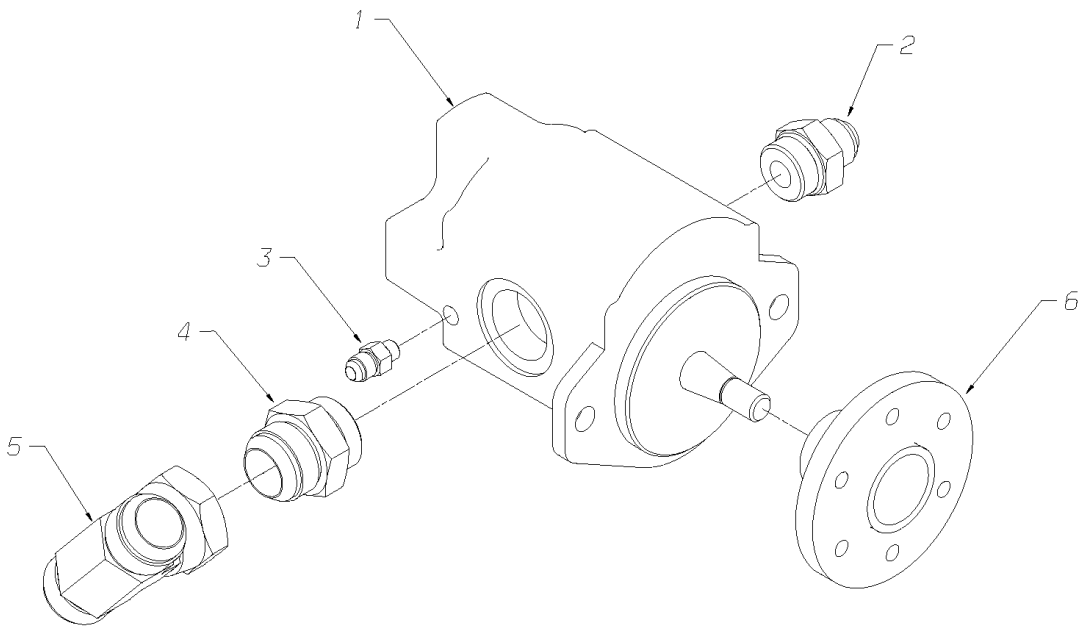

Models: **M4RE**
C13
MOTOR ASSY, CAC

Key	PartNumber	Qty	Description	Comment