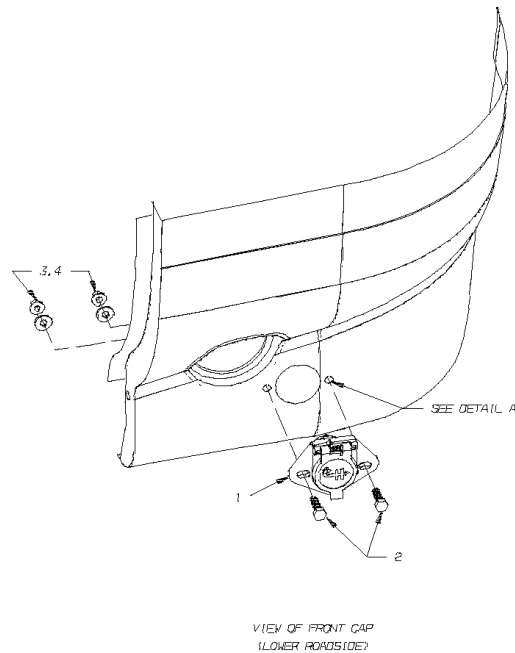

Models: **M4RE**
FRONT
SPARE TIRE ACCESS PANEL

Key	PartNumber	Qty	Description	Comment
-----	------------	-----	-------------	---------

Models: M4RE
FRONT
SPARE TIRE ACCESS PANEL

Key	PartNumber	Qty	Description	Comment
1	0054312		CAP,FIBERGLASS,FRONT,M4RE	
2	0067616		PANEL,FIBERGLASS,ACCESS,SPARE TIRE,, M4RE	
3	0035353	2	LATCH,MTG,SPARE TIRE ACCESS DOOR,Q4RE	
4	0035382	2	BUMPER,RUBBER,SPARE TIRE ACCESS DOOR,	
5	0829390	4	NUT,HEX HD,5/16-18,SER WASHER,YEL ZN	
6	1328632	6	WASHER,FLAT,.06 X .406 ID X 1.125 OD,BLK	
7	2001121	2	WASHER,FLAT,5/16 X 3/4,X 5/64,YEL ZN DICH	
8	0058646	2	BRACKET,MTG,LOWER,TIRE ACCESS PANEL,	
9	1666114	4	SCREW,ALLEN,1/4-20X3/4,GR8 CSK,FLT HD,BLK	
10	0659979	4	NUT,HEX,FLANGE SER,1/4-20,BLACK ZINC	
11	1338052	2	SCREW,SHLDR,ALLEN,.500 X 1.250	
12	0826297	2	NUT,HEX HD,3/8-16 LOCK,YEL ZN DICH	
13	0061729		RUB RAIL,RUBBER,FRONT,TOUR COACH,M4RE	

Models: **M4RE
FRONT
SPARE TIRE TRAY ASSY.**

Key	PartNumber	Qty	Description	Comment
-----	------------	-----	-------------	---------

**Models: M4RE
FRONT
SPARE TIRE TRAY ASSY.**

Key	PartNumber	Qty	Description	Comment
1	0058187		CLAMP ASSY,TIE DOWN,SPARE TIRE, M4RE	
2	0058186		PLATE,TIE DOWN,SPARE TIRE, M4RE	
3	0058160		TRAY ASSY,SPARE TIRE, M4RE	
4	1072263	8	BEARING,CAM FOLLOWER,RBC H-32 L	
5	1071992	8	BUSHING,SMALL CAM FOLLOWER,WLFC	
6	0929018	8	WASHER,FLAT,21/32 X 1 1/8 X 3/32,HDN,YEL	
7	2001501	8	NUT,HEX HD,FINISH,5/8-18,YEL ZN DICH	
8	4754567	2	BOLT SPRING LOCK	
9	1855097	8	SCREW,1/4-20 X 3/4,F,HEX FLANGE HD,SS	

Models: **M4RE**
FRONT
TOE PLUG, FRONT & REAR

Key	PartNumber	Qty	Description	Comment
-----	------------	-----	-------------	---------

**Models: M4RE
FRONT
TOE PLUG, FRONT & REAR**

Key	PartNumber	Qty	Description	Comment
1	4474284	2	SOCKET,COLE-HERSEE 12063	
2	0989145	4	CAPSCREW,HEX HD,5/16-18, X, 1, ,GR5,	
3	2001121	4	WASHER,FLAT,5/16 X 3/4,X 5/64,YEL ZN DICH	
4	0002811	4	NUT,HEX HD,5/16-18.FLG,LK,NYL INS,YEL ZN	