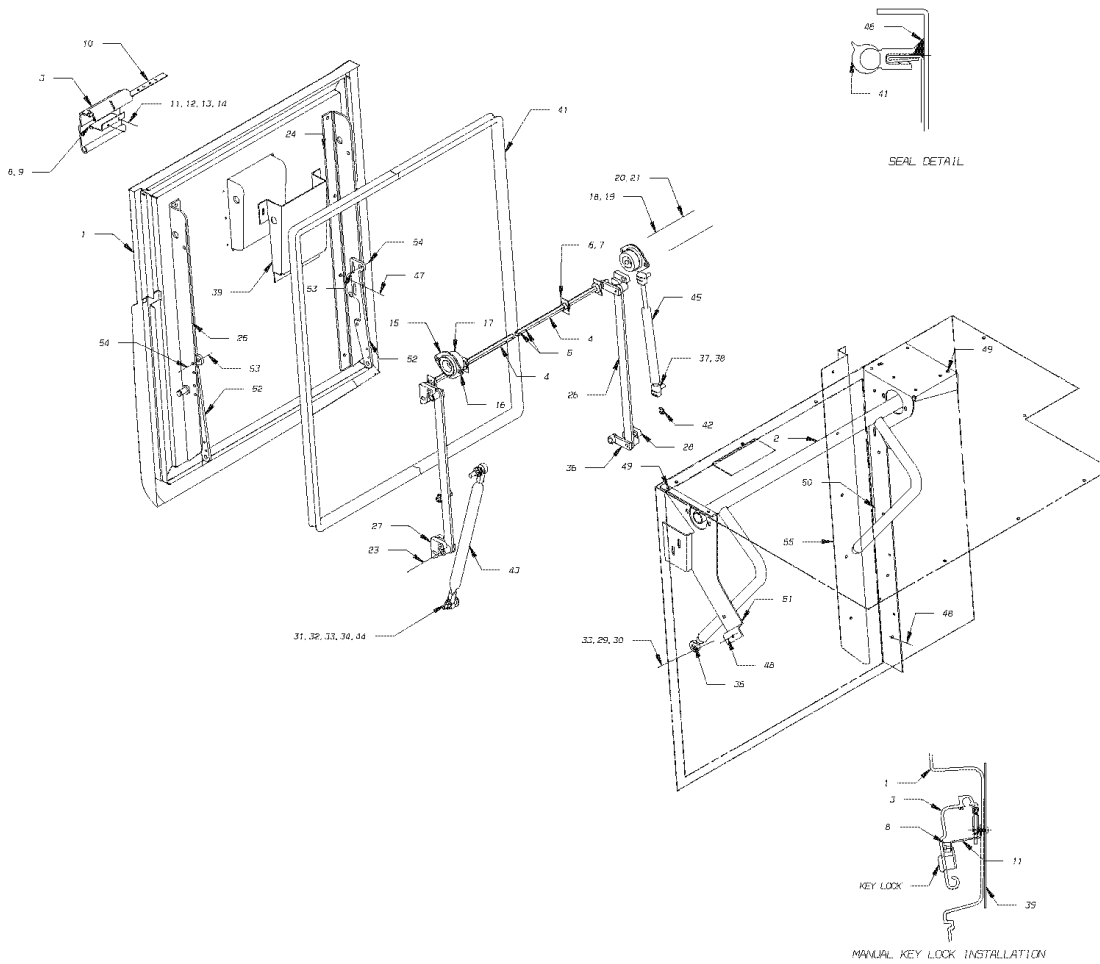

Models: **M4RE
CENTER
LUGGAGE COMPARTMENT DOOR ASSY, LH FRONT
40 & 45 FT. UNIT**

Key	PartNumber	Qty	Description	Comment