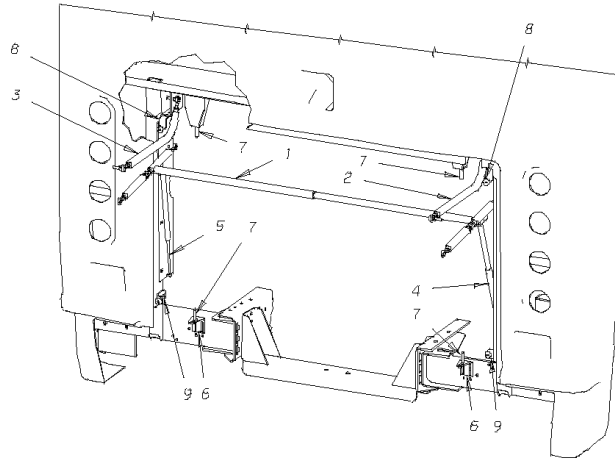

**Models: M4RE
REAR
ENGINE COMPARTMENT DOOR INSTALLATION**

Key	PartNumber	Qty	Description	Comment