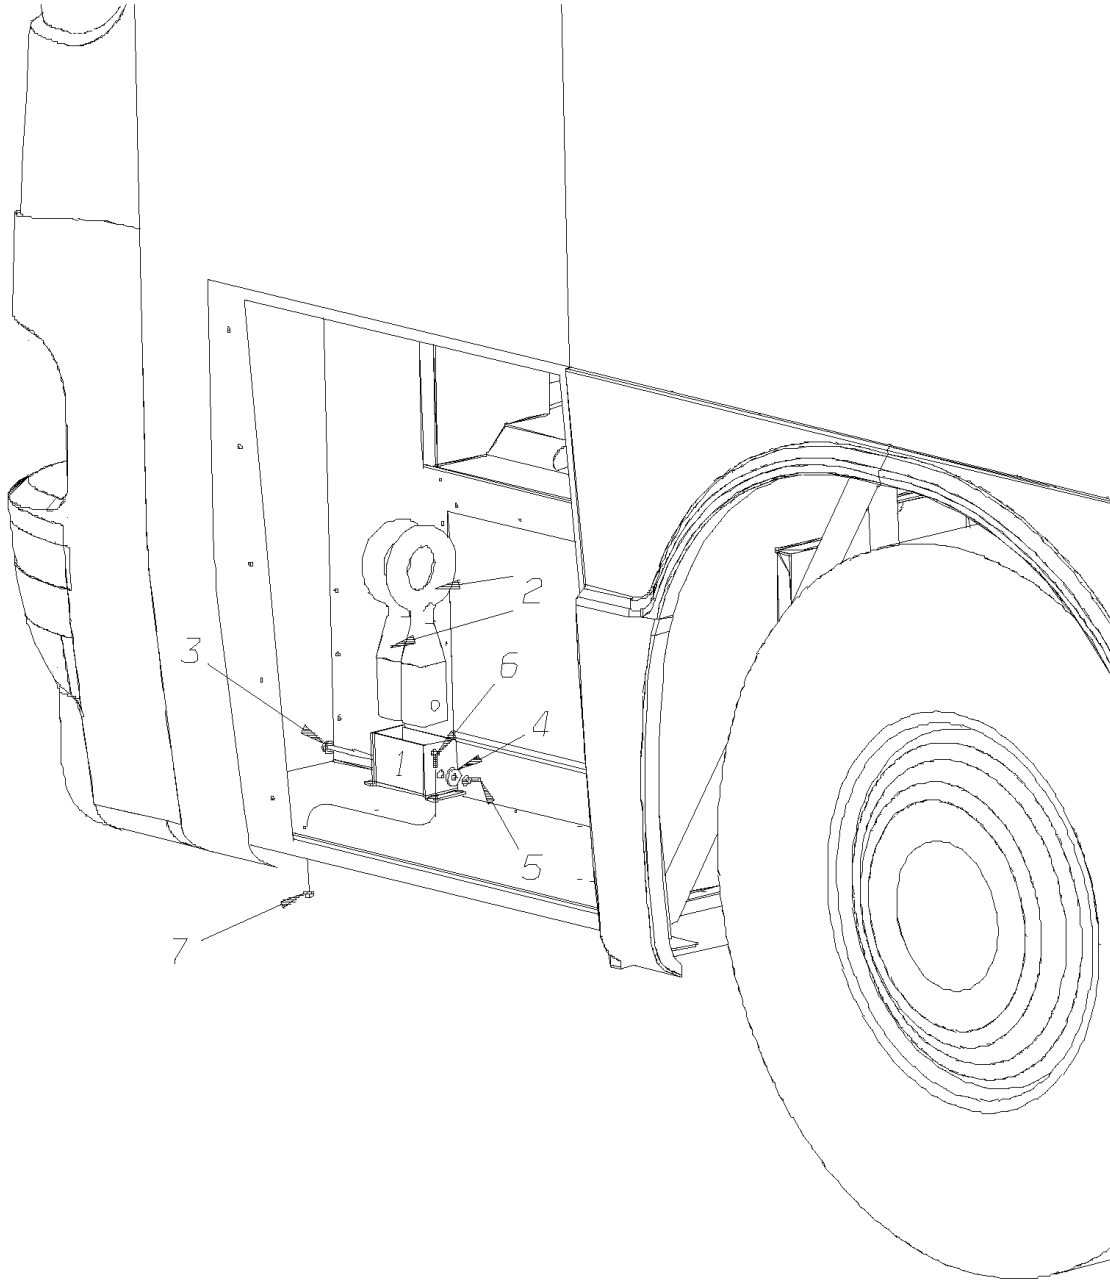

Models: **M4RE
FRONT
TOW EYE STORAGE**

Key	PartNumber	Qty	Description	Comment