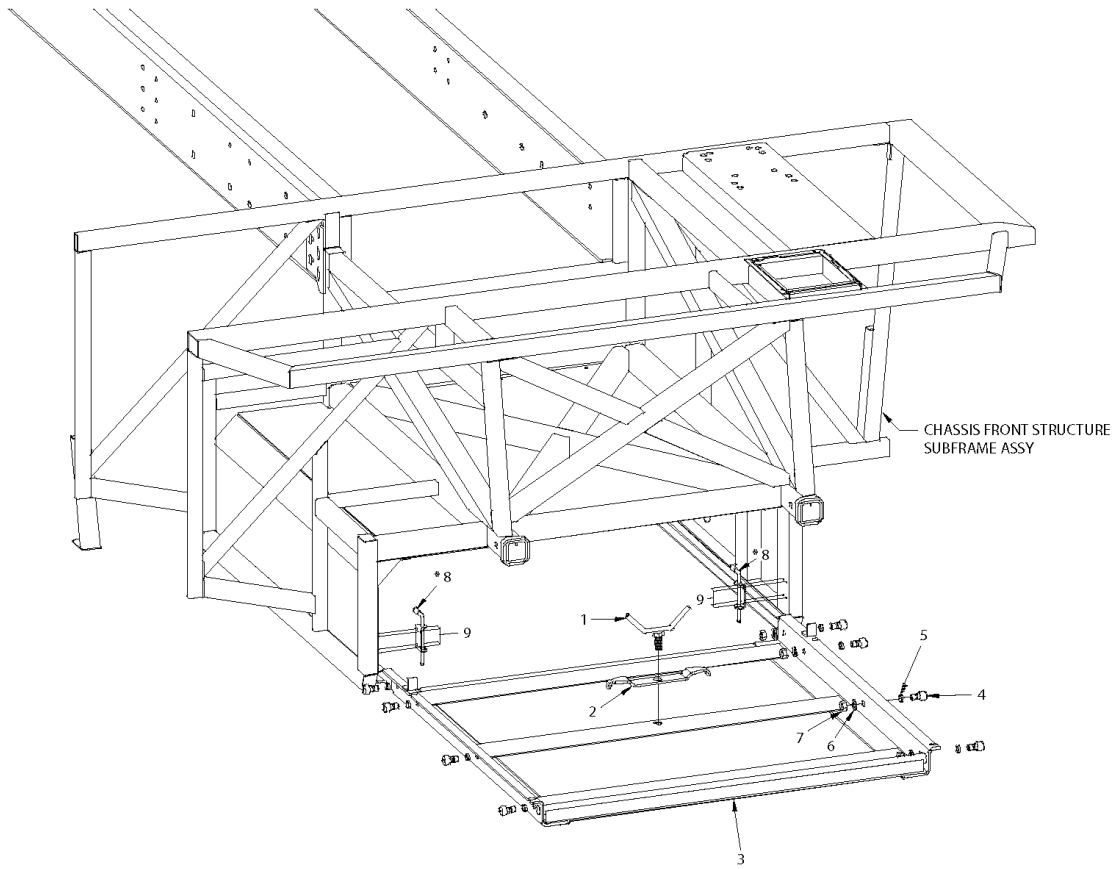

Models: **M4RE
FRONT
SPARE TIRE TRAY ASSY.**

Key	PartNumber	Qty	Description	Comment