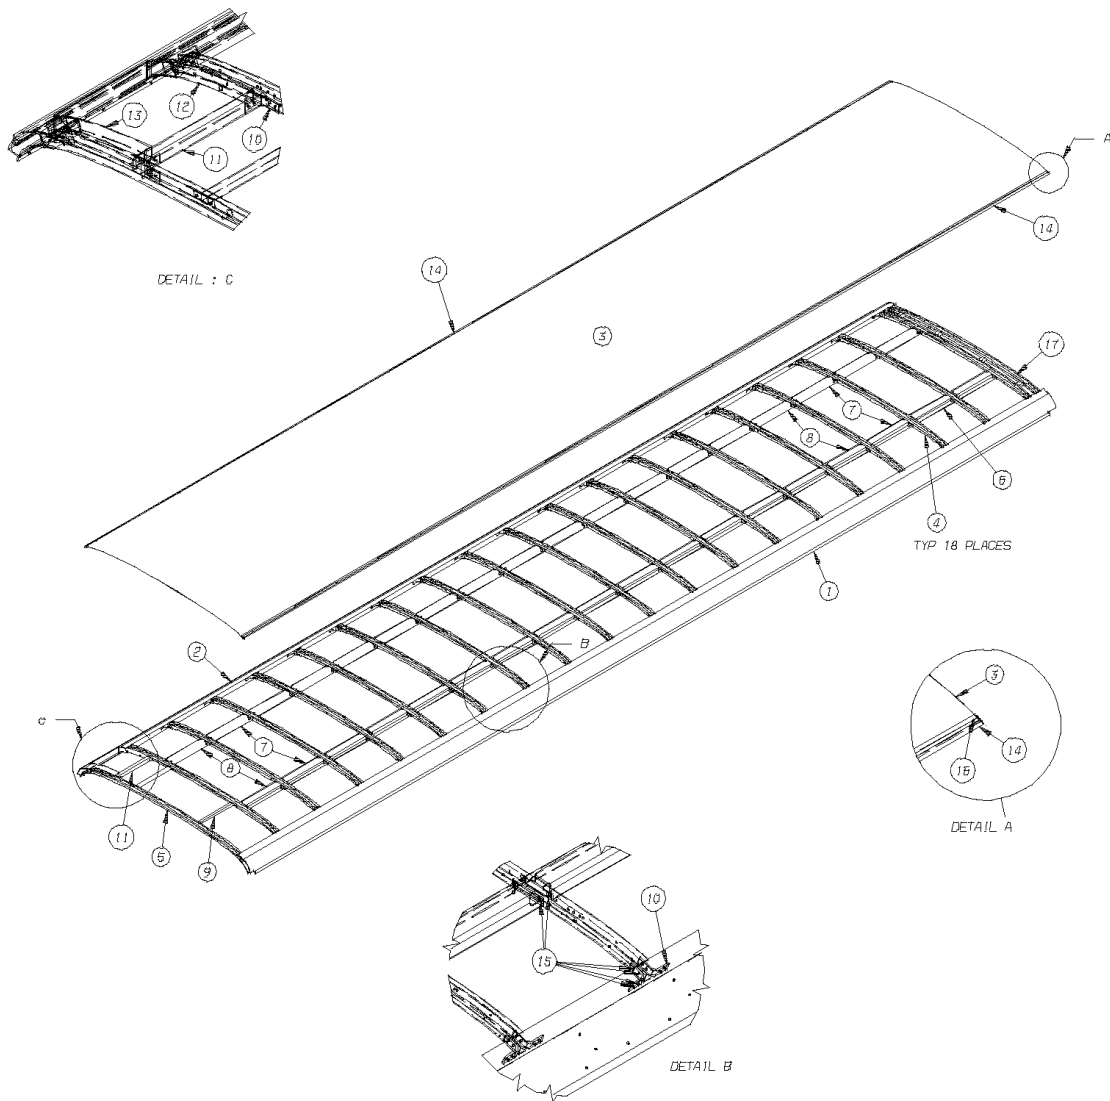

Models: **M4RE
CENTER
ROOF**

Key	PartNumber	Qty	Description	Comment