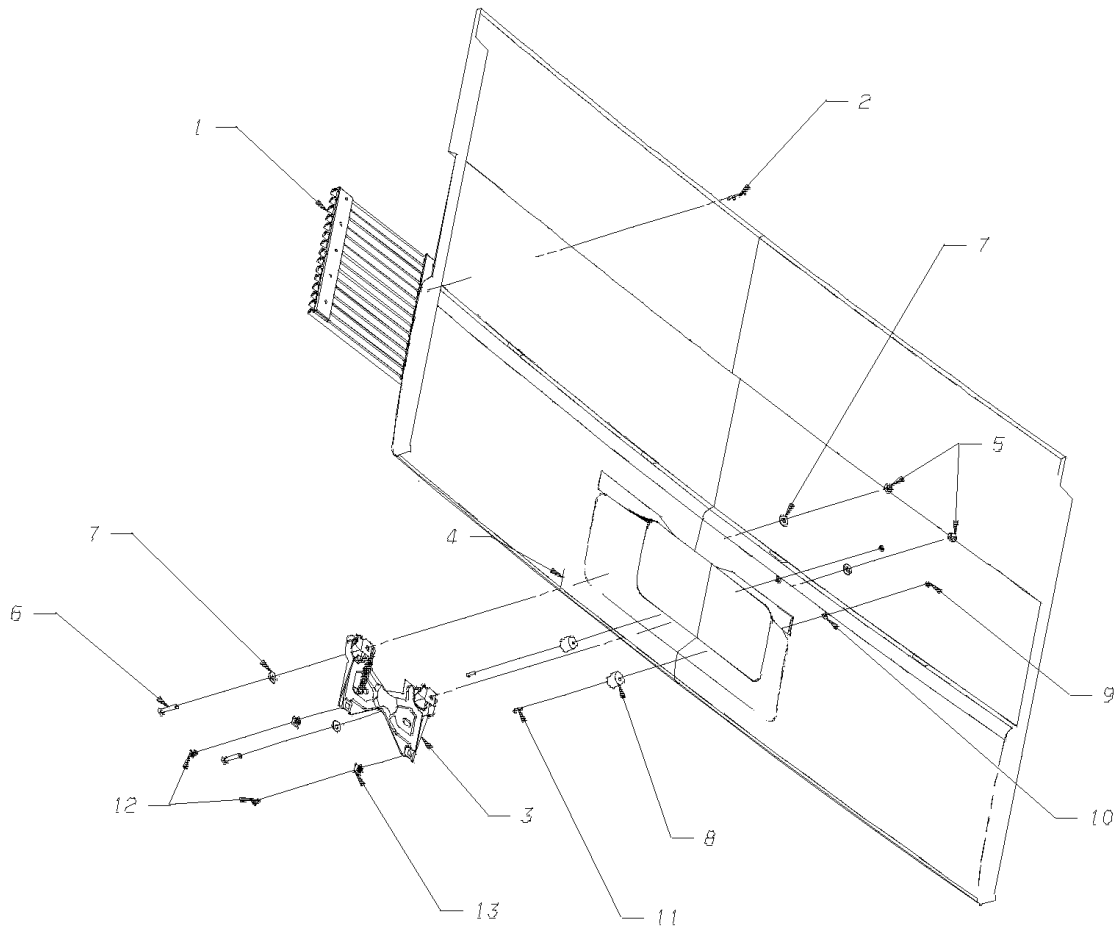

Models: **M4RE
REAR
ENGINE COMPARTMENT DOOR COMPONENTS**

Key	PartNumber	Qty	Description	Comment