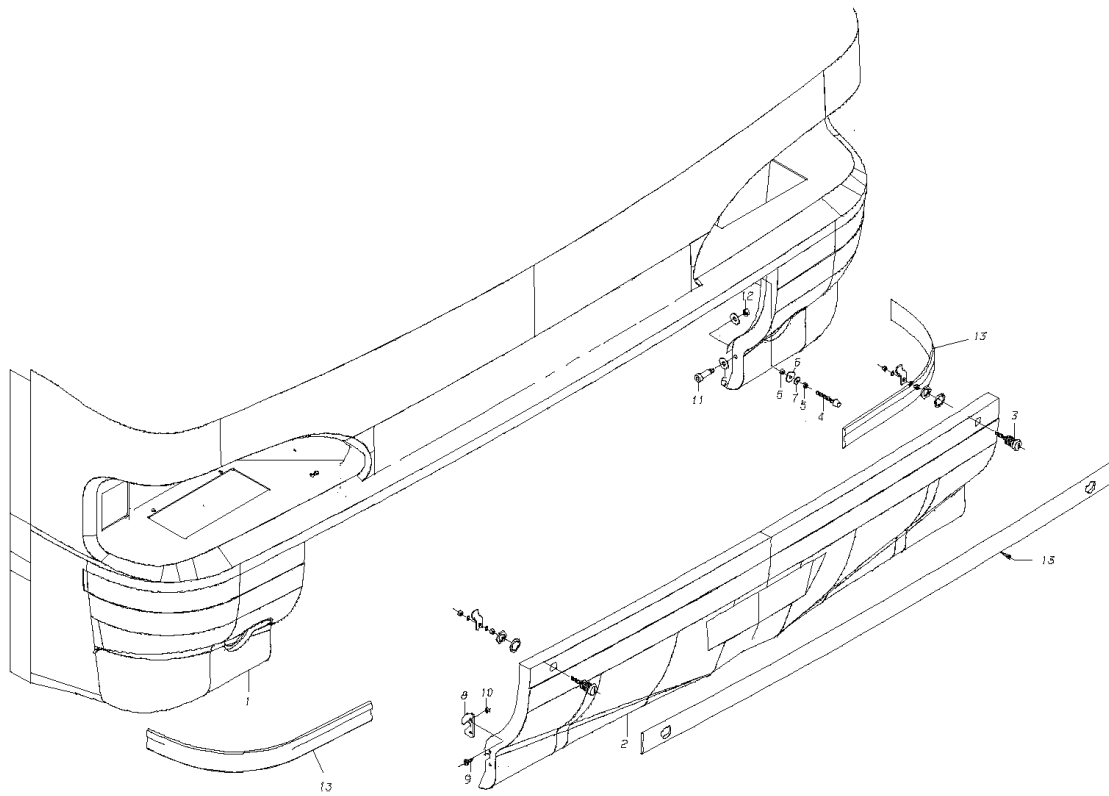

Models: **M4RE
CENTER
ROOF**

Key	PartNumber	Qty	Description	Comment
-----	------------	-----	-------------	---------

Models: **M4RE
CENTER
ROOF**

Key	PartNumber	Qty	Description	Comment
1	0052719		EXTRUSION,ALUM,ROOF,RH	
2	0054480		EXTRUSION,ALUM,ROOF,LH	
3	0034652		COIL,ALUM,ROOF SKIN,.040X91.5X5052-H36	
4	0058077		BOW,ROOF STRUCTURE	
5	0036538		BOW,ROOF STRUCTURE,RR BOW	
6	0057044		STRINGER,ROOF SUPT,24.00 SECT	
7	0053522		STRINGER,ROOF SUPT,23.31 SECT	
8	0053523		STRINGER,ROOF SUPT 24.69 SECT	
9	0054190		STRINGER ASSY,ROOF SUPT,RR SECT	
10	0028231		EXTRUSION,ALUM,ATCH,ROOF STRUCTURE	
11	0054198		CHANNEL,EXHAUST,SUPT,CTR	
12	0054280		CHANNEL,EXHAUST SUPT,FRT	
13	0054271		CHANNEL ASSY,EXHAUST SUPT,RR	
14	0052631		EXTRUSION,ALUM,ROOF EXTR ATCH,462.75	
15	0007614		FASTENER,HUCK,.25 BLIND,MAGNA-LOK,MGLP-	
16	0043608		FASTENER,HUCK,.18,BLND,MAGNATITE,MTP-B6	
17	0058155		BOW ASSY,ROOF STRUCTURE	

Models: **M4RE**
FRONT
SPARE TIRE ACCESS PANEL

Key	PartNumber	Qty	Description	Comment
-----	------------	-----	-------------	---------

Models: M4RE
FRONT
SPARE TIRE ACCESS PANEL

Key	PartNumber	Qty	Description	Comment
1	0054312		CAP,FIBERGLASS,FRONT,M4RE	
2	0067616		PANEL,FIBERGLASS,ACCESS,SPARE TIRE,, M4RE	
3	0035353	2	LATCH,MTG,SPARE TIRE ACCESS DOOR,Q4RE	
4	0035382	2	BUMPER,RUBBER,SPARE TIRE ACCESS DOOR,	
5	0829390	4	NUT,HEX HD,5/16-18,SER WASHER,YEL ZN	
6	1328632	6	WASHER,FLAT,.06 X .406 ID X 1.125 OD,BLK	
7	2001121	2	WASHER,FLAT,5/16 X 3/4,X 5/64,YEL ZN DICH	
8	0058646	2	BRACKET,MTG,LOWER,TIRE ACCESS PANEL,	
9	1666114	4	SCREW,ALLEN,1/4-20X3/4,GR8 CSK,FLT HD,BLK	
10	0659979	4	NUT,HEX,FLANGE SER,1/4-20,BLACK ZINC	
11	1338052	2	SCREW,SHLDR,ALLEN,.500 X 1.250	
12	0826297	2	NUT,HEX HD,3/8-16 LOCK,YEL ZN DICH	
13	0061729		RUB RAIL,RUBBER,FRONT,TOUR COACH,M4RE	