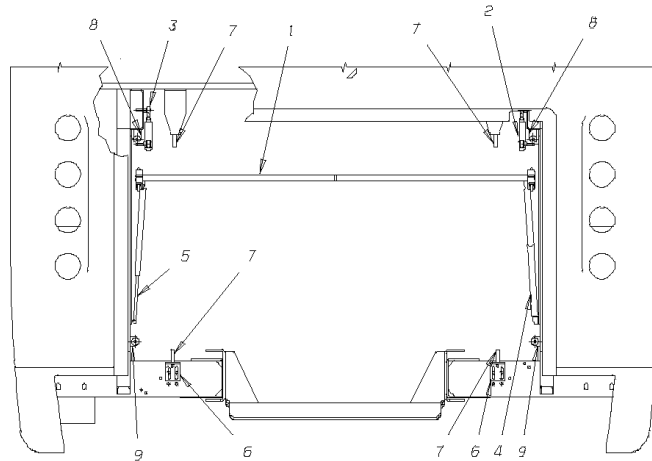

**Models: M4RE
REAR
ENGINE COMPARTMENT DOOR INSTALLATION**

Key	PartNumber	Qty	Description	Comment