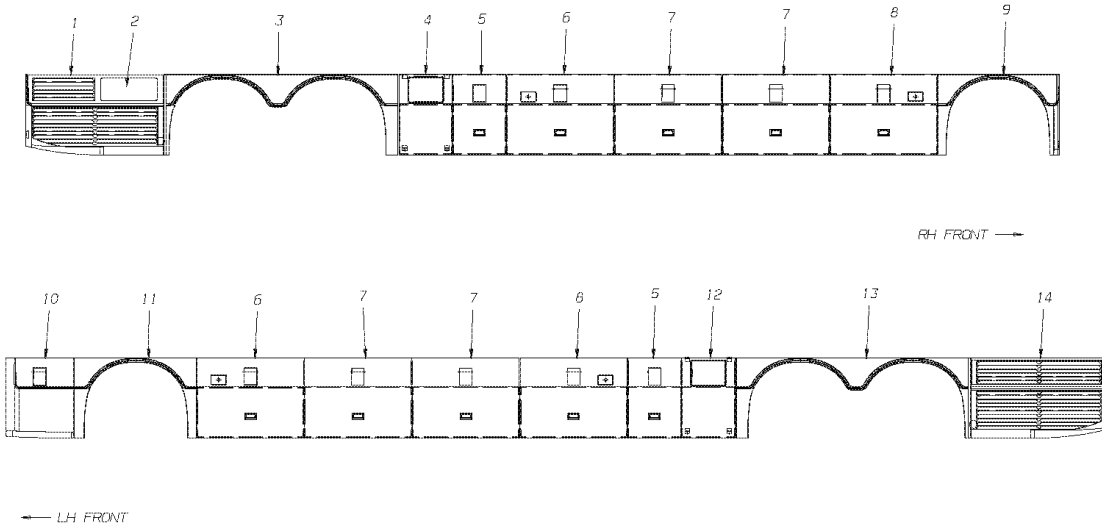

**Models: M4RE
CENTER
LOWER SKIRT PANELS AND COMPARTMENT DOORS
45 FT. UNIT**

Key	PartNumber	Qty	Description	Comment