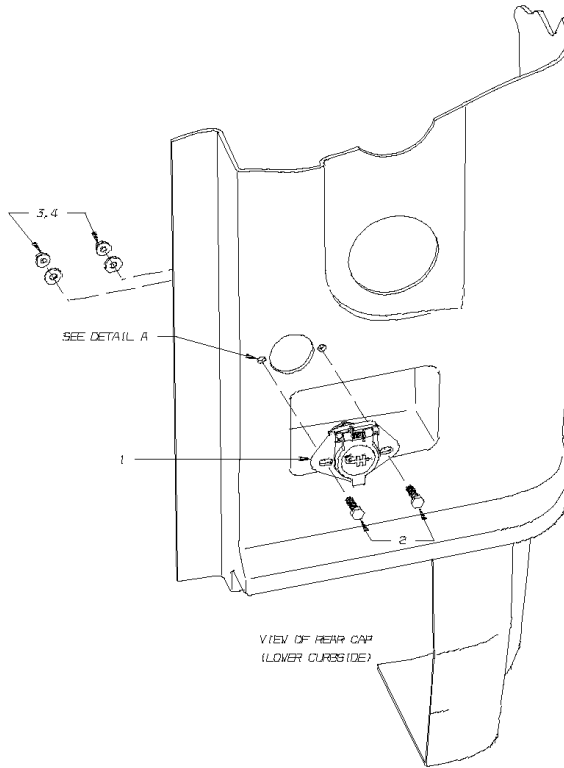

Models: **M4RE**
FRONT
SPARE TIRE ACCESS PANEL

Key	PartNumber	Qty	Description	Comment
-----	------------	-----	-------------	---------

Models: M4RE
FRONT
SPARE TIRE ACCESS PANEL

Key	PartNumber	Qty	Description	Comment
1	0054312		CAP,FIBERGLASS,FRONT,M4RE	
2	0067616		PANEL,FIBERGLASS,ACCESS,SPARE TIRE,, M4RE	
3	0035353	2	LATCH,MTG,SPARE TIRE ACCESS DOOR,Q4RE	
4	0035382	2	BUMPER,RUBBER,SPARE TIRE ACCESS DOOR,	
5	0829390	4	NUT,HEX HD,5/16-18,SER WASHER,YEL ZN	
6	1328632	6	WASHER,FLAT,.06 X .406 ID X 1.125 OD,BLK	
7	2001121	2	WASHER,FLAT,5/16 X 3/4,X 5/64,YEL ZN DICH	
8	0058646	2	BRACKET,MTG,LOWER,TIRE ACCESS PANEL,	
9	1666114	4	SCREW,ALLEN,1/4-20X3/4,GR8 CSK,FLT HD,BLK	
10	0659979	4	NUT,HEX,FLANGE SER,1/4-20,BLACK ZINC	
11	1338052	2	SCREW,SHLDR,ALLEN,.500 X 1.250	
12	0826297	2	NUT,HEX HD,3/8-16 LOCK,YEL ZN DICH	
13	0061729		RUB RAIL,RUBBER,FRONT,TOUR COACH,M4RE	

Models: **M4RE
FRONT
SPARE TIRE TRAY ASSY.**

Key	PartNumber	Qty	Description	Comment
-----	------------	-----	-------------	---------

**Models: M4RE
FRONT
SPARE TIRE TRAY ASSY.**

Key	PartNumber	Qty	Description	Comment
1	0058187		CLAMP ASSY,TIE DOWN,SPARE TIRE, M4RE	
2	0058186		PLATE,TIE DOWN,SPARE TIRE, M4RE	
3	0058160		TRAY ASSY,SPARE TIRE, M4RE	
4	1072263	8	BEARING,CAM FOLLOWER,RBC H-32 L	
5	1071992	8	BUSHING,SMALL CAM FOLLOWER,WLFC	
6	0929018	8	WASHER,FLAT,21/32 X 1 1/8 X 3/32,HDN,YEL	
7	2001501	8	NUT,HEX HD,FINISH,5/8-18,YEL ZN DICH	
8	4754567	2	BOLT SPRING LOCK	
9	1855097	8	SCREW,1/4-20 X 3/4,F,HEX FLANGE HD,SS	

Models: **M4RE**
FRONT
TOE PLUG, FRONT & REAR

Key	PartNumber	Qty	Description	Comment
-----	------------	-----	-------------	---------

**Models: M4RE
FRONT
TOE PLUG, FRONT & REAR**

Key	PartNumber	Qty	Description	Comment
1	4474284	2	SOCKET,COLE-HERSEE 12063	
2	0989145	4	CAPSCREW,HEX HD,5/16-18, X, 1, ,GR5,	
3	2001121	4	WASHER,FLAT,5/16 X 3/4,X 5/64,YEL ZN DICH	
4	0002811	4	NUT,HEX HD,5/16-18.FLG,LK,NYL INS,YEL ZN	