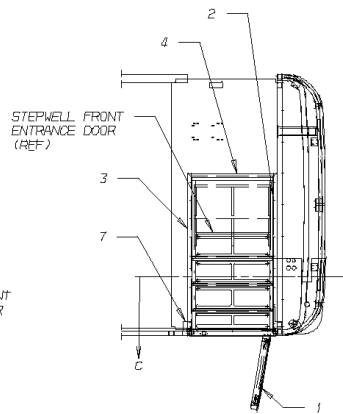

**Models: M4RE
HANDRAILS
MODESTY PANEL & HANDRAIL INSTALLATION**

Key	PartNumber	Qty	Description	Comment
24	0060504		BRACKET,MOUNTING,HANDRAIL,LWR DASH,	
25	0060511	2	NET,CARGO,MESH,DRIVERS BARRIER,M4RE	
NI	0009242	10	SCREW,SM,PH,PN/HD,10-16 X 1 1/4,TYPE AB,	
NI	3758455	15	SCREW,SM,PH,RND HD,1/4X1 1/2,TYP A,	
NI	3747045	5	SCREW,SM,PH,PN/HD,1/4 X 3/4,TYPE A,18-8 SS	
NI	1692664	4	CAPSCREW, HEX FLG,1/4-20 X .75, GR5, YEL	

Models: M4RE
STEPWELL

Key	PartNumber	Qty	Description	Comment
-----	------------	-----	-------------	---------

Models: M4RE
STEPWELL

Key	PartNumber	Qty	Description	Comment
1	0057956		STEPWELL,FRONT ENTRANCE DOOR, M4RE	
NI	0058200		FLOOR COVERING,STEP PLATE,ALTRO,D25	

Models: **M4RE
STEPWELL**

Key	PartNumber	Qty	Description	Comment
-----	------------	-----	-------------	---------

SECTION A-A

SECTION B-B

SECTION C-C

THE DOOR NOT SHOWN FOR CLARITY,
BUT THE FRAME OF THE DOOR IS SHOWN