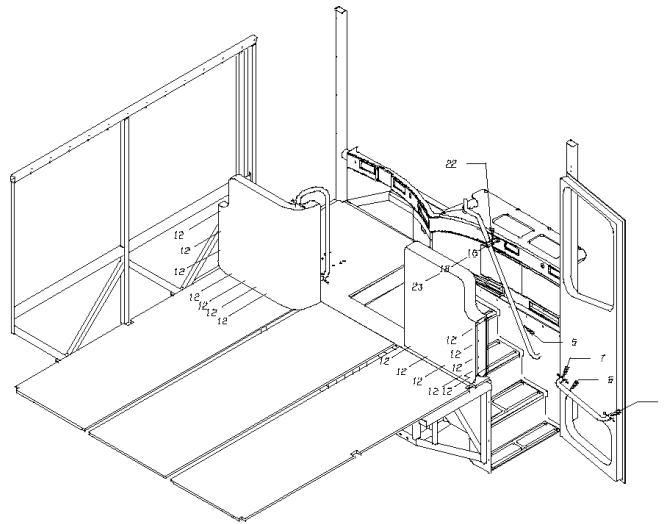

Body

340 Stepwells & Handrails

HANDRAILS

MODESTY PANEL & HANDRAIL INSTALLATION

	_____	1
STEPWELL		
	_____	2
	_____	3

**Models: M4RE
HANDRAILS
MODESTY PANEL & HANDRAIL INSTALLATION**

Key	PartNumber	Qty	Description	Comment
-----	------------	-----	-------------	---------

SOME PARTS NOT SHOWN FOR CLARITY

DETAIL : A

SOME PARTS NOT SHOWN FOR CLARITY

SOME PARTS NOT SHOWN FOR CLARITY

SOME PARTS NOT SHOWN FOR CLARITY

**Models: M4RE
HANDRAILS
MODESTY PANEL & HANDRAIL INSTALLATION**

Key	PartNumber	Qty	Description	Comment
1	0051541		BARRIER,MODESTY PANEL,ENT DR,GRAY,M4RE	
2	0051536		BARRIER,CONSOLE,DR'S,WRAP AROUND,GRAY,	
3	0060227		HANDRAIL,BARRIER,DRIVERS,FRONT,RAL 7037,	
4	0060235		HANDRAIL,STEPWELL,REAR,RAL 7037,M4RE	
5	0060234		HANDRAIL,STEPWELL,FRONT,RAL7037,M4RE	
6	0060237		HANDRAIL,DOOR,ENTRANCE,,RAL 7037,M4RE	
7	0060238	6	FITTING,HANDRAIL,END,TL-81,RAL 7037,M4RE	
8	0060255		BRACKET,MOUNTING,WALL,MODESTY PANEL,	
9	0060267		BRACKET,MOUNTING,MODESTY PANEL,FLOOR,	
10	0060243	2	BRACKET,MOUNTING,WALL,DRIVERS BARRIER,	
11	0060272		BRACKET,MOUNTING,HANDRAIL,UPR DASH,	
12	3783487	22	SCREW,SM,PH,PN/HD,10-16 X 5/8,TYPE AB,A3R	
13	0043919	7	WASHER,SCREW COVER,12/12-FB	
14	2000586	7	SCREW,10-16X1-1/4,AB,PH1,PAN HD,YEL ZN	
15	0053051	7	COVER,SCREWHEAD,NO 12/12-173 LA. GREY	
16	1686617	8	PLUSNUT,1/4-20,S25P280	
17	1692664	6	CAPSCREW, HEX FLG,1/4-20 X .75, GR5, YEL	
18	2177301	8	WASHER,LOCK,HELICAL SPRING,1/4,ZN3	
19	2001188	2	LOCKWASHER,SPLIT RING, 5/16,MED,YEL ZN	
20	3840410	2	SCREW,SM,HEX,5/16-18 X 1 1/2,TYPE D,ZN3	
21	2255479	2	WASHER,FLAT,TYPE A,WIDE,5/16,ZN3	
22	0060503		BRACKET,MOUNTING,HANDRAIL,PV15,RAL7037,	
23	0003117	2	SCREW,SOCKET HD,SS,1/4-20 X 1"	