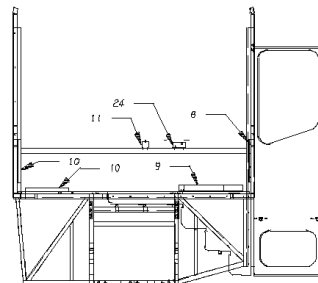

SOME PARTS NOT SHOWN FOR CLARITY

DETAIL : A

SOME PARTS NOT SHOWN FOR CLARITY

SOME PARTS NOT SHOWN FOR CLARITY

SOME PARTS NOT SHOWN FOR CLARITY

**Models: M4RE
HANDRAILS
MODESTY PANEL & HANDRAIL INSTALLATION**

Key	PartNumber	Qty	Description	Comment
1	0051541		BARRIER,MODESTY PANEL,ENT DR,GRAY,M4RE	
2	0051536		BARRIER,CONSOLE,DR'S,WRAP AROUND,GRAY,	
3	0060227		HANDRAIL,BARRIER,DRIVERS,FRONT,RAL 7037,	
4	0060235		HANDRAIL,STEPWELL,REAR,RAL 7037,M4RE	
5	0060234		HANDRAIL,STEPWELL,FRONT,RAL7037,M4RE	
6	0060237		HANDRAIL,DOOR,ENTRANCE,,RAL 7037,M4RE	
7	0060238	6	FITTING,HANDRAIL,END,TL-81,RAL 7037,M4RE	
8	0060255		BRACKET,MOUNTING,WALL,MODESTY PANEL,	
9	0060267		BRACKET,MOUNTING,MODESTY PANEL,FLOOR,	
10	0060243	2	BRACKET,MOUNTING,WALL,DRIVERS BARRIER,	
11	0060272		BRACKET,MOUNTING,HANDRAIL,UPR DASH,	
12	3783487	22	SCREW,SM,PH,PN/HD,10-16 X 5/8,TYPE AB,A3R	
13	0043919	7	WASHER,SCREW COVER,12/12-FB	
14	2000586	7	SCREW,10-16X1-1/4,AB,PH1,PAN HD,YEL ZN	
15	0053051	7	COVER,SCREWHEAD,NO 12/12-173 LA. GREY	
16	1686617	8	PLUSNUT,1/4-20,S25P280	
17	1692664	6	CAPSCREW, HEX FLG,1/4-20 X .75, GR5, YEL	
18	2177301	8	WASHER,LOCK,HELICAL SPRING,1/4,ZN3	
19	2001188	2	LOCKWASHER,SPLIT RING, 5/16,MED,YEL ZN	
20	3840410	2	SCREW,SM,HEX,5/16-18 X 1 1/2,TYPE D,ZN3	
21	2255479	2	WASHER,FLAT,TYPE A,WIDE,5/16,ZN3	
22	0060503		BRACKET,MOUNTING,HANDRAIL,PV15,RAL7037,	
23	0003117	2	SCREW,SOCKET HD,SS,1/4-20 X 1"	