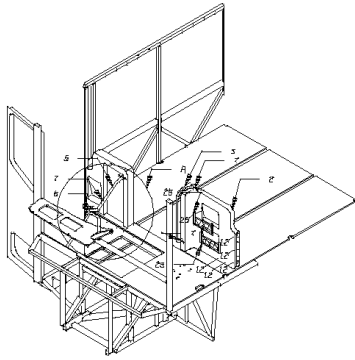

Body

340 Stepwells & Handrails

HANDRAILS

MODESTY PANEL & HANDRAIL INSTALLATION

	_____	1
STEPWELL		
	_____	2
	_____	3

**Models: M4RE
HANDRAILS
MODESTY PANEL & HANDRAIL INSTALLATION**

Key	PartNumber	Qty	Description	Comment
-----	------------	-----	-------------	---------

SOME PARTS NOT SHOWN FOR CLARITY

DETAIL : A

SOME PARTS NOT SHOWN FOR CLARITY

SOME PARTS NOT SHOWN FOR CLARITY

SOME PARTS NOT SHOWN FOR CLARITY

**Models: M4RE
HANDRAILS
MODESTY PANEL & HANDRAIL INSTALLATION**

Key	PartNumber	Qty	Description	Comment
1	0051541		BARRIER,MODESTY PANEL,ENT DR,GRAY,M4RE	
2	0051536		BARRIER,CONSOLE,DR'S,WRAP AROUND,GRAY,	
3	0060227		HANDRAIL,BARRIER,DRIVERS,FRONT,RAL 7037,	
4	0060235		HANDRAIL,STEPWELL,REAR,RAL 7037,M4RE	
5	0060234		HANDRAIL,STEPWELL,FRONT,RAL7037,M4RE	
6	0060237		HANDRAIL,DOOR,ENTRANCE,,RAL 7037,M4RE	
7	0060238	6	FITTING,HANDRAIL,END,TL-81,RAL 7037,M4RE	
8	0060255		BRACKET,MOUNTING,WALL,MODESTY PANEL,	
9	0060267		BRACKET,MOUNTING,MODESTY PANEL,FLOOR,	
10	0060243	2	BRACKET,MOUNTING,WALL,DRIVERS BARRIER,	
11	0060272		BRACKET,MOUNTING,HANDRAIL,UPR DASH,	
12	3783487	22	SCREW,SM,PH,PN/HD,10-16 X 5/8,TYPE AB,A3R	
13	0043919	7	WASHER,SCREW COVER,12/12-FB	
14	2000586	7	SCREW,10-16X1-1/4,AB,PH1,PAN HD,YEL ZN	
15	0053051	7	COVER,SCREWHEAD,NO 12/12-173 LA. GREY	
16	1686617	8	PLUSNUT,1/4-20,S25P280	
17	1692664	6	CAPSCREW, HEX FLG,1/4-20 X .75, GR5, YEL	
18	2177301	8	WASHER,LOCK,HELICAL SPRING,1/4,ZN3	
19	2001188	2	LOCKWASHER,SPLIT RING, 5/16,MED,YEL ZN	
20	3840410	2	SCREW,SM,HEX,5/16-18 X 1 1/2,TYPE D,ZN3	
21	2255479	2	WASHER,FLAT,TYPE A,WIDE,5/16,ZN3	
22	0060503		BRACKET,MOUNTING,HANDRAIL,PV15,RAL7037,	
23	0003117	2	SCREW,SOCKET HD,SS,1/4-20 X 1"	