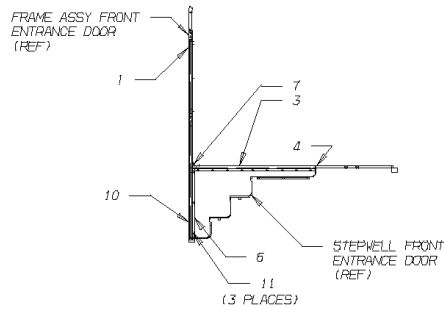

Models: M4RE
STEPWELL

Key	PartNumber	Qty	Description	Comment
-----	------------	-----	-------------	---------

Models: M4RE
STEPWELL

Key	PartNumber	Qty	Description	Comment
1	0057956		STEPWELL,FRONT ENTRANCE DOOR, M4RE	
NI	0058200		FLOOR COVERING,STEP PLATE,ALTRO,D25	

Models: **M4RE
STEPWELL**

Key	PartNumber	Qty	Description	Comment
-----	------------	-----	-------------	---------

SECTION A-A

SECTION B-B

SECTION C-C

THE DOOR NOT SHOWN FOR CLARITY,
BUT THE FRAME OF THE DOOR IS SHOWN