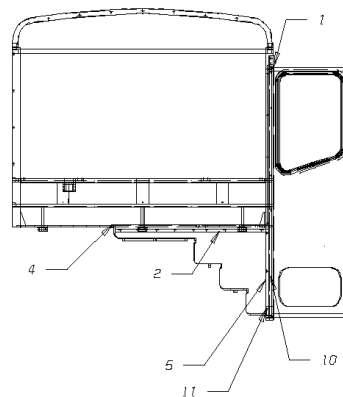

Models: M4RE
STEPWELL

Key	PartNumber	Qty	Description	Comment
-----	------------	-----	-------------	---------

Models: M4RE
STEPWELL

Key	PartNumber	Qty	Description	Comment
1	0057956		STEPWELL,FRONT ENTRANCE DOOR, M4RE	
NI	0058200		FLOOR COVERING,STEP PLATE,ALTRO,D25	

Models: **M4RE
STEPWELL**

Key	PartNumber	Qty	Description	Comment
-----	------------	-----	-------------	---------

SECTION A-A

SECTION B-B

SECTION C-C

THE DOOR NOT SHOWN FOR CLARITY,
BUT THE FRAME OF THE DOOR IS SHOWN