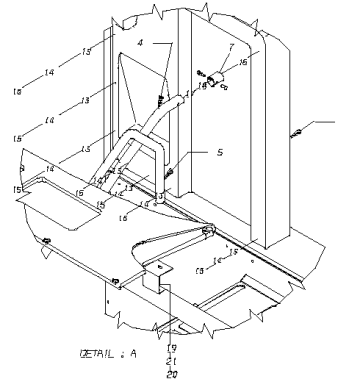

DETAIL : A

SOME PARTS NOT SHOWN FOR CLARITY