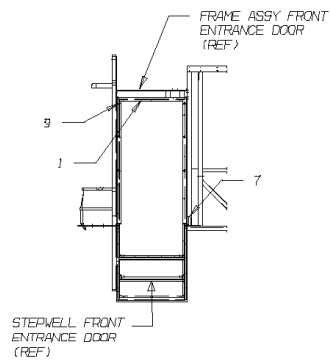

Models: M4RE
STEPWELL

Key	PartNumber	Qty	Description	Comment
-----	------------	-----	-------------	---------

Models: M4RE
STEPWELL

Key	PartNumber	Qty	Description	Comment
1	0057956		STEPWELL,FRONT ENTRANCE DOOR, M4RE	
NI	0058200		FLOOR COVERING,STEP PLATE,ALTRO,D25	

Models: **M4RE
STEPWELL**

Key	PartNumber	Qty	Description	Comment
-----	------------	-----	-------------	---------

SECTION A-A

SECTION B-B

SECTION C-C

THE DOOR NOT SHOWN FOR CLARITY,
BUT THE FRAME OF THE DOOR IS SHOWN

Models: **M4RE
STEPWELL**

Key	PartNumber	Qty	Description	Comment
1	0057823		DOOR,ENTRANCE,AVIONICS, M4RE	
2	0057831		CLOSEOUT,FLOOR,FRT STEPWELL, M4RE	
3	0057832		CLOSEOUT,FLOOR,RR STEPWELL, M4RE	
4	0057833		CLOSEOUT,FLOOR,MID STEPWELL, M4RE	
5	0057834		ANGLE,CLOSEOUT,FRT,ENT DR,STEPWELL,	
6	0057835		ANGLE,CLOSEOUT,RR,ENT DR,STEPWELL, M4RE	
7	0057836		CLOSEOUT,REAR,FLOOR,COVE MOLDING, M4RE	
NI	4541850	14	SCREW,PHILLIP FLAT HD,10X1 1/4,TYPE A,ZN3	
9	3733532	19	SCREW,SM,PH,FT/HD,10-16 X 3/4,TYPE AB,ZN3	
10	6012553	9	SCREW,10-16X1-1/4,AB,PH1,FLT CNSK,YEL,	
11	0009203	8	SCREW,8-18 X1,AB,PH1,FLT CNSK HD,	