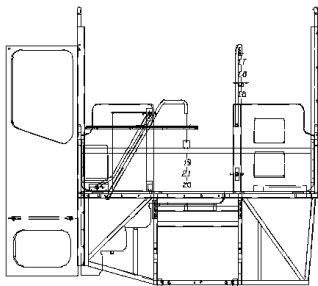

Body

340 Stepwells & Handrails

HANDRAILS

MODESTY PANEL & HANDRAIL INSTALLATION

	_____	1
STEPWELL		
	_____	2
	_____	3

**Models: M4RE
HANDRAILS
MODESTY PANEL & HANDRAIL INSTALLATION**

Key	PartNumber	Qty	Description	Comment
-----	------------	-----	-------------	---------

SOME PARTS NOT SHOWN FOR CLARITY

DETAIL : A

SOME PARTS NOT SHOWN FOR CLARITY

SOME PARTS NOT SHOWN FOR CLARITY

SOME PARTS NOT SHOWN FOR CLARITY

**Models: M4RE
HANDRAILS
MODESTY PANEL & HANDRAIL INSTALLATION**

Key	PartNumber	Qty	Description	Comment
1	0051541		BARRIER,MODESTY PANEL,ENT DR,GRAY,M4RE	
2	0051536		BARRIER,CONSOLE,DR'S,WRAP AROUND,GRAY,	
3	0060227		HANDRAIL,BARRIER,DRIVERS,FRONT,RAL 7037,	
4	0060235		HANDRAIL,STEPWELL,REAR,RAL 7037,M4RE	
5	0060234		HANDRAIL,STEPWELL,FRONT,RAL7037,M4RE	
6	0060237		HANDRAIL,DOOR,ENTRANCE,,RAL 7037,M4RE	
7	0060238	6	FITTING,HANDRAIL,END,TL-81,RAL 7037,M4RE	
8	0060255		BRACKET,MOUNTING,WALL,MODESTY PANEL,	
9	0060267		BRACKET,MOUNTING,MODESTY PANEL,FLOOR,	
10	0060243	2	BRACKET,MOUNTING,WALL,DRIVERS BARRIER,	
11	0060272		BRACKET,MOUNTING,HANDRAIL,UPR DASH,	
12	3783487	22	SCREW,SM,PH,PN/HD,10-16 X 5/8,TYPE AB,A3R	
13	0043919	7	WASHER,SCREW COVER,12/12-FB	
14	2000586	7	SCREW,10-16X1-1/4,AB,PH1,PAN HD,YEL ZN	
15	0053051	7	COVER,SCREWHEAD,NO 12/12-173 LA. GREY	
16	1686617	8	PLUSNUT,1/4-20,S25P280	
17	1692664	6	CAPSCREW, HEX FLG,1/4-20 X .75, GR5, YEL	
18	2177301	8	WASHER,LOCK,HELICAL SPRING,1/4,ZN3	
19	2001188	2	LOCKWASHER,SPLIT RING, 5/16,MED,YEL ZN	
20	3840410	2	SCREW,SM,HEX,5/16-18 X 1 1/2,TYPE D,ZN3	
21	2255479	2	WASHER,FLAT,TYPE A,WIDE,5/16,ZN3	
22	0060503		BRACKET,MOUNTING,HANDRAIL,PV15,RAL7037,	
23	0003117	2	SCREW,SOCKET HD,SS,1/4-20 X 1"	