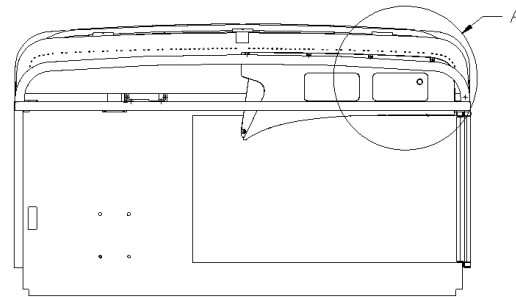

Models: **M4RE**
DOOR SWITCH
MASTER

Key	PartNumber	Qty	Description	Comment
-----	------------	-----	-------------	---------

Models: **M4RE**
DOOR SWITCH
MASTER

Key	PartNumber	Qty	Description	Comment
1	0040223		BRACKET,MTG,SWITCH,MASTER,C4RE	
2	1656396		SWITCH,REAR CONTROL	
3	1337039	2	SCREW,12-24 X 3/8,PH1,PAN HD,YEL ZN	

Models: **M4RE
ENTRANCE
AIR MANIFOLD**

Key	PartNumber	Qty	Description	Comment
-----	------------	-----	-------------	---------

**Models: M4RE
ENTRANCE
AIR MANIFOLD**

Key	PartNumber	Qty	Description	Comment
1	1545128		VALVE,SPOOL,DIRECTIONAL CONTROL	
2	0009917		CONNECTOR,MALE,1868X4-Z,.13MP X .25T"	
3	0069497		MANIFOLD,AIR,ENT DOOR,W/VALVE,M4RE	
4	0067337		SWITCH ASSY,PRESSURE,W/AIR REGLT,M4RE	
5	0064587		VALVE,AIR,SPEED CONTOL,NORGREN	
6	0009987		TEE,UNION,1864X4,.25T	
NI	2216463		TUBING,HYTRON,1/4 OD X .040 WALL	
NI	1004621		TUBING,PLASTIC,1/8 OD,BLACK,SAE J844 TYPE	
NI	0056903		SCREW,WOOD,PH,PN HD,#14 X 2-1/2,SS	
NI	3747045		SCREW,SM,PH,PN/HD,1/4 X 3/4,TYPE A,18-8 SS	