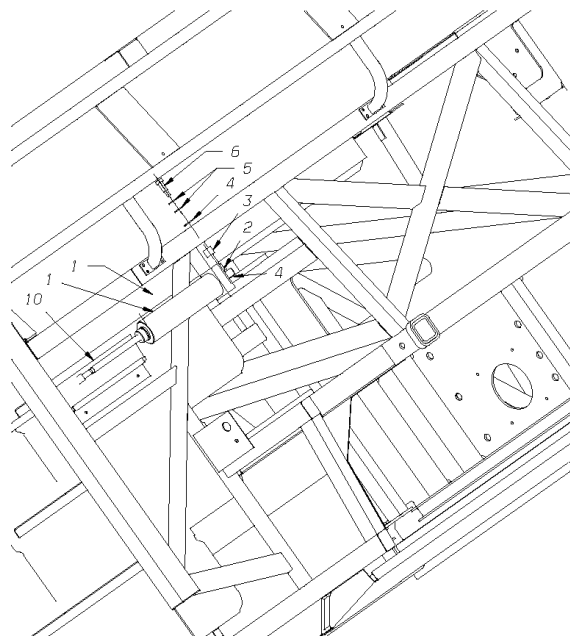

Models: **M4RE
ENTRANCE
AIR MANIFOLD**

Key	PartNumber	Qty	Description	Comment
-----	------------	-----	-------------	---------

**Models: M4RE
ENTRANCE
AIR MANIFOLD**

Key	PartNumber	Qty	Description	Comment
1	1545128		VALVE,SPOOL,DIRECTIONAL CONTROL	
2	0009917		CONNECTOR,MALE,1868X4-Z,.13MP X .25T"	
3	0069497		MANIFOLD,AIR,ENT DOOR,W/VALVE,M4RE	
4	0067337		SWITCH ASSY,PRESSURE,W/AIR REGLT,M4RE	
5	0064587		VALVE,AIR,SPEED CONTOL,NORGREN	
6	0009987		TEE,UNION,1864X4,.25T	
NI	2216463		TUBING,HYTRON,1/4 OD X .040 WALL	
NI	1004621		TUBING,PLASTIC,1/8 OD,BLACK,SAE J844 TYPE	
NI	0056903		SCREW,WOOD,PH,PN HD,#14 X 2-1/2,SS	
NI	3747045		SCREW,SM,PH,PN/HD,1/4 X 3/4,TYPE A,18-8 SS	

Models: **M4RE
ENTRANCE
DOOR ACTUATOR**

Key	PartNumber	Qty	Description	Comment
-----	------------	-----	-------------	---------

**Models: M4RE
ENTRANCE
DOOR ACTUATOR**

Key	PartNumber	Qty	Description	Comment
1	0069495		CYLINDER,AIR,2.5BORE,6.0STROKE,W/VALVE,	
2	0068230		SPACER,ACTUATOR,PIVOT ASSEMBLY,	
3	0065427		BEARING,BRONZE,SLEEVE,.50IDX.625ODX.75L	
4	0070134		WASHER,FLAT,"D",.522ID X 1.062OD X .06,ZN3	
5	1003045		WASHER,FLAT,17/32 X 1 1/16 X 7/64,HDN,	
6	0070290		SCREW,SHOULDER,.50 X 1.0,.375-16 THDS	
7	0070230		COVER,DOOR,ACTUATOR ROD,ENTRANCE	
8	0070253		BRACKET,MOUNTING,COVER,ENTRANCE DOOR,	
9	0070226		KIT,ACTUATOR,DOOR LINKAGE,M4RE	
10	0070293		BRUSH,STEPWELL,CLOSEOUT W/HOLDER,M4RE	
NI	1925833		SCREW,8-18 X 1/2,AB,PH1,PAN HD,BLK ZN	
NI	1692664		CAPSCREW, HEX FLG,1/4-20 X .75, GR5, YEL	
NI	3840915		WASHER,LOCK,HELICAL SPRING,5/16,ZN3	
NI	6069355		SCREW,MACH,PH,RND HD,1-4-20 X 3/4,SS	
NI	0026254		NUT,HEX,1/4-20,STAINLESS STEEL	
NI	3805165		WASHER,LOCK,HELICAL SPRING,1/4,304 SS	
NI	1544493		TRIM,VINYL,BLACK,DOUBLE LIP,.180	
NI	0067349		COVER,VINYL,ACTUATOR ROD,QUARTZ,M4RE	
NI	2001485		NUT,HEX HD,1/2-20,ZINC	