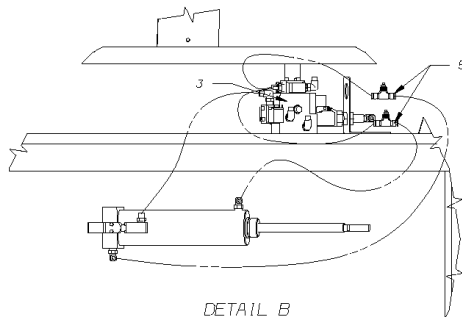

Models: **M4RE**
DOOR SWITCH
MASTER

Key	PartNumber	Qty	Description	Comment
-----	------------	-----	-------------	---------

Models: **M4RE**
DOOR SWITCH
MASTER

Key	PartNumber	Qty	Description	Comment
1	0040223		BRACKET,MTG,SWITCH,MASTER,C4RE	
2	1656396		SWITCH,REAR CONTROL	
3	1337039	2	SCREW,12-24 X 3/8,PH1,PAN HD,YEL ZN	

Models: **M4RE
ENTRANCE
AIR MANIFOLD**

Key	PartNumber	Qty	Description	Comment
-----	------------	-----	-------------	---------

**Models: M4RE
ENTRANCE
AIR MANIFOLD**

Key	PartNumber	Qty	Description	Comment
1	1545128		VALVE,SPOOL,DIRECTIONAL CONTROL	
2	0009917		CONNECTOR,MALE,1868X4-Z,.13MP X .25T"	
3	0069497		MANIFOLD,AIR,ENT DOOR,W/VALVE,M4RE	
4	0067337		SWITCH ASSY,PRESSURE,W/AIR REGLT,M4RE	
5	0064587		VALVE,AIR,SPEED CONTOL,NORGREN	
6	0009987		TEE,UNION,1864X4,.25T	
NI	2216463		TUBING,HYTRON,1/4 OD X .040 WALL	
NI	1004621		TUBING,PLASTIC,1/8 OD,BLACK,SAE J844 TYPE	
NI	0056903		SCREW,WOOD,PH,PN HD,#14 X 2-1/2,SS	
NI	3747045		SCREW,SM,PH,PN/HD,1/4 X 3/4,TYPE A,18-8 SS	