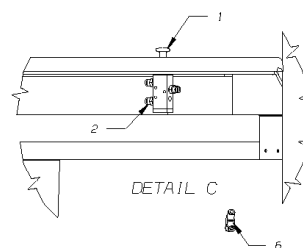

Models: **M4RE**
DOOR SWITCH
MASTER

Key	PartNumber	Qty	Description	Comment
-----	------------	-----	-------------	---------

Models: **M4RE**
DOOR SWITCH
MASTER

Key	PartNumber	Qty	Description	Comment
1	0040223		BRACKET,MTG,SWITCH,MASTER,C4RE	
2	1656396		SWITCH,REAR CONTROL	
3	1337039	2	SCREW,12-24 X 3/8,PH1,PAN HD,YEL ZN	

Models: **M4RE
ENTRANCE
AIR MANIFOLD**

Key	PartNumber	Qty	Description	Comment
-----	------------	-----	-------------	---------

**Models: M4RE
ENTRANCE
AIR MANIFOLD**

Key	PartNumber	Qty	Description	Comment
1	1545128		VALVE,SPOOL,DIRECTIONAL CONTROL	
2	0009917		CONNECTOR,MALE,1868X4-Z,.13MP X .25T"	
3	0069497		MANIFOLD,AIR,ENT DOOR,W/VALVE,M4RE	
4	0067337		SWITCH ASSY,PRESSURE,W/AIR REGLT,M4RE	
5	0064587		VALVE,AIR,SPEED CONTOL,NORGREN	
6	0009987		TEE,UNION,1864X4,.25T	
NI	2216463		TUBING,HYTRON,1/4 OD X .040 WALL	
NI	1004621		TUBING,PLASTIC,1/8 OD,BLACK,SAE J844 TYPE	
NI	0056903		SCREW,WOOD,PH,PN HD,#14 X 2-1/2,SS	
NI	3747045		SCREW,SM,PH,PN/HD,1/4 X 3/4,TYPE A,18-8 SS	