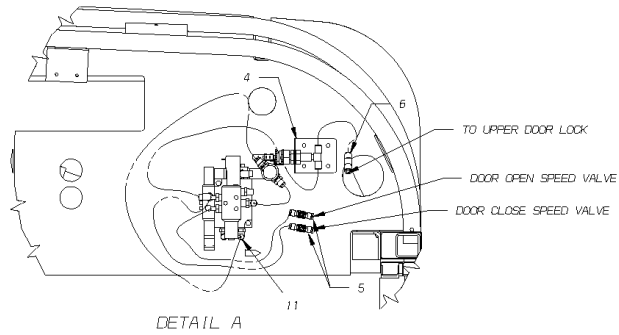

Models: **M4RE**
DOOR SWITCH
MASTER

Key	PartNumber	Qty	Description	Comment
-----	------------	-----	-------------	---------

Models: **M4RE**
DOOR SWITCH
MASTER

Key	PartNumber	Qty	Description	Comment
1	0040223		BRACKET,MTG,SWITCH,MASTER,C4RE	
2	1656396		SWITCH,REAR CONTROL	
3	1337039	2	SCREW,12-24 X 3/8,PH1,PAN HD,YEL ZN	

Models: **M4RE
ENTRANCE
AIR MANIFOLD**

Key	PartNumber	Qty	Description	Comment
-----	------------	-----	-------------	---------

**Models: M4RE
ENTRANCE
AIR MANIFOLD**

Key	PartNumber	Qty	Description	Comment
1	1545128		VALVE,SPOOL,DIRECTIONAL CONTROL	
2	0009917		CONNECTOR,MALE,1868X4-Z,.13MP X .25T"	
3	0069497		MANIFOLD,AIR,ENT DOOR,W/VALVE,M4RE	
4	0067337		SWITCH ASSY,PRESSURE,W/AIR REGLT,M4RE	
5	0064587		VALVE,AIR,SPEED CONTOL,NORGREN	
6	0009987		TEE,UNION,1864X4,.25T	
NI	2216463		TUBING,HYTRON,1/4 OD X .040 WALL	
NI	1004621		TUBING,PLASTIC,1/8 OD,BLACK,SAE J844 TYPE	
NI	0056903		SCREW,WOOD,PH,PN HD,#14 X 2-1/2,SS	
NI	3747045		SCREW,SM,PH,PN/HD,1/4 X 3/4,TYPE A,18-8 SS	