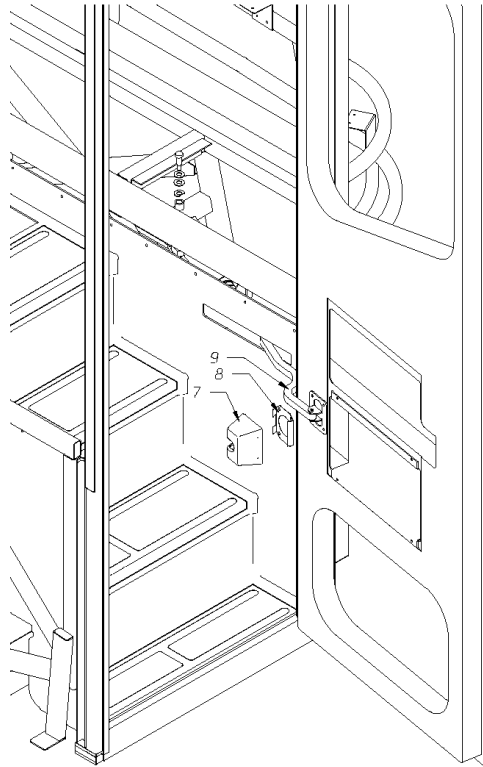

Models: **M4RE
ENTRANCE
DOOR ACTUATOR**

Key	PartNumber	Qty	Description	Comment