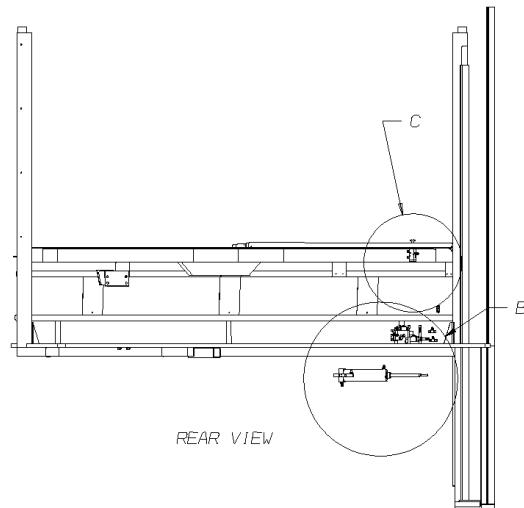

Models: **M4RE**
DOOR SWITCH
MASTER

Key	PartNumber	Qty	Description	Comment
-----	------------	-----	-------------	---------

Models: **M4RE**
DOOR SWITCH
MASTER

Key	PartNumber	Qty	Description	Comment
1	0040223		BRACKET,MTG,SWITCH,MASTER,C4RE	
2	1656396		SWITCH,REAR CONTROL	
3	1337039	2	SCREW,12-24 X 3/8,PH1,PAN HD,YEL ZN	

Models: **M4RE
ENTRANCE
AIR MANIFOLD**

Key	PartNumber	Qty	Description	Comment
-----	------------	-----	-------------	---------

**Models: M4RE
ENTRANCE
AIR MANIFOLD**

Key	PartNumber	Qty	Description	Comment
1	1545128		VALVE,SPOOL,DIRECTIONAL CONTROL	
2	0009917		CONNECTOR,MALE,1868X4-Z,.13MP X .25T"	
3	0069497		MANIFOLD,AIR,ENT DOOR,W/VALVE,M4RE	
4	0067337		SWITCH ASSY,PRESSURE,W/AIR REGLT,M4RE	
5	0064587		VALVE,AIR,SPEED CONTOL,NORGREN	
6	0009987		TEE,UNION,1864X4,.25T	
NI	2216463		TUBING,HYTRON,1/4 OD X .040 WALL	
NI	1004621		TUBING,PLASTIC,1/8 OD,BLACK,SAE J844 TYPE	
NI	0056903		SCREW,WOOD,PH,PN HD,#14 X 2-1/2,SS	
NI	3747045		SCREW,SM,PH,PN/HD,1/4 X 3/4,TYPE A,18-8 SS	