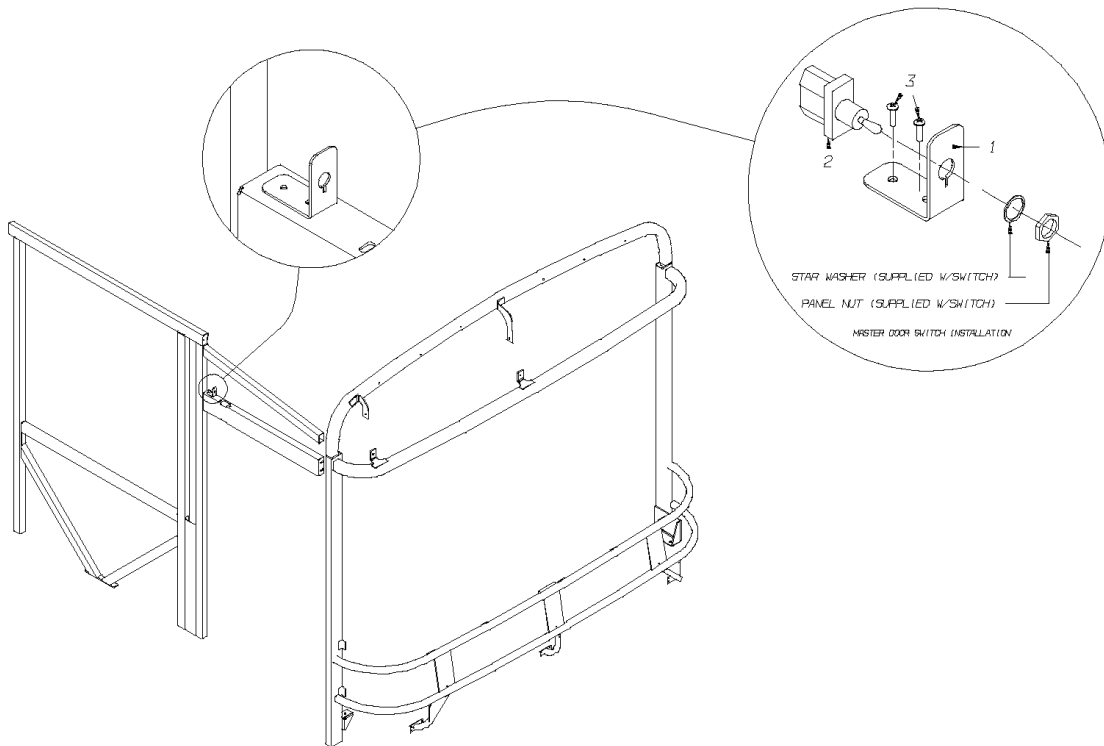

Body

350 Doors

DOOR SWITCH
MASTER

1

ENTRANCE
AIR MANIFOLD

2

DOOR ACTUATOR

3

Models: **M4RE**
DOOR SWITCH
MASTER

Key	PartNumber	Qty	Description	Comment
-----	------------	-----	-------------	---------

Models: **M4RE**
DOOR SWITCH
MASTER

Key	PartNumber	Qty	Description	Comment
1	0040223		BRACKET,MTG,SWITCH,MASTER,C4RE	
2	1656396		SWITCH,REAR CONTROL	
3	1337039	2	SCREW,12-24 X 3/8,PH1,PAN HD,YEL ZN	

Models: **M4RE
ENTRANCE
AIR MANIFOLD**

Key	PartNumber	Qty	Description	Comment
-----	------------	-----	-------------	---------

**Models: M4RE
ENTRANCE
AIR MANIFOLD**

Key	PartNumber	Qty	Description	Comment
1	1545128		VALVE,SPOOL,DIRECTIONAL CONTROL	
2	0009917		CONNECTOR,MALE,1868X4-Z,.13MP X .25T"	
3	0069497		MANIFOLD,AIR,ENT DOOR,W/VALVE,M4RE	
4	0067337		SWITCH ASSY,PRESSURE,W/AIR REGLT,M4RE	
5	0064587		VALVE,AIR,SPEED CONTOL,NORGREN	
6	0009987		TEE,UNION,1864X4,.25T	
NI	2216463		TUBING,HYTRON,1/4 OD X .040 WALL	
NI	1004621		TUBING,PLASTIC,1/8 OD,BLACK,SAE J844 TYPE	
NI	0056903		SCREW,WOOD,PH,PN HD,#14 X 2-1/2,SS	
NI	3747045		SCREW,SM,PH,PN/HD,1/4 X 3/4,TYPE A,18-8 SS	