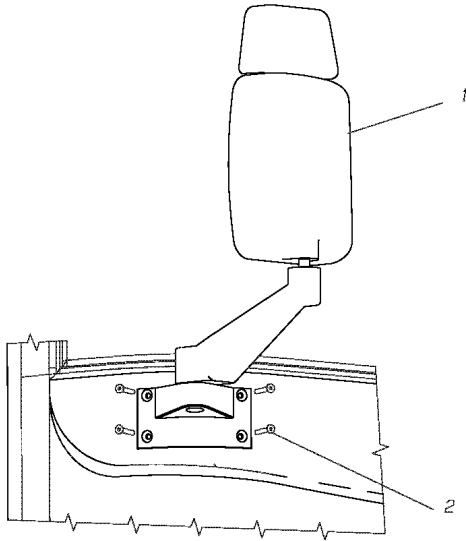

Body

390 Mirrors

EXTERIOR

DRIVER AND PASSENGER SIDE

With: FEATURE 38112-05, -06

Models: M4RE
EXTERIOR
DRIVER AND PASSENGER SIDE
With: FEATURE 38112-05, -06

Key	PartNumber	Qty	Description	Comment
-----	------------	-----	-------------	---------

DR. 09/05/03	BY TB	00480461	E	
APP.	BY	FRT	REV	

© BLUE BIRD BODY COMPANY. ALL RIGHTS RESERVED

MIRROR INSTALLATION
 TYPICAL LEFT & RIGHT SIDE

O/S MIRROR REINFORCE PLATE INSTALLATION
 TYPICAL LEFT & RIGHT SIDE

Models: M4RE
EXTERIOR
DRIVER AND PASSENGER SIDE
With: FEATURE 38112-05, -06

Key	PartNumber	Qty	Description	Comment
1	0065020		MIRROR,RH,EXTERIOR,SPLIT VIEW,M4RE	FEATURE 38112-05.
1	0065023		MIRROR,RH,EXTERIOR,SPLIT VIEW,T/S,M4RE	FEATURE 38112-06. WITH TURN SIGNAL
1	0065021		MIRROR,LH,EXTERIOR,SPLIT VIEW,M4RE	FEATURE 38112-05.
1	0065022		MIRROR,LH,EXTERIOR,SPLIT VIEW,T/S,M4RE	FEATURE 38112-06. WITH TURN SIGNAL
2	3886652		CAPSCREW,HEX CSNK FT/HD,5/16-18 X	
3	3755048		PLATE ASSY,REARVIEW,O/S MIRROR,	