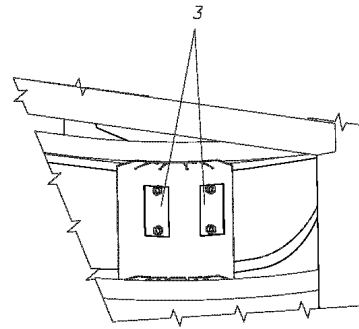

O/S MIRROR REINFORCE PLATE INSTALLATION
TYPICAL LEFT & RIGHT SIDE