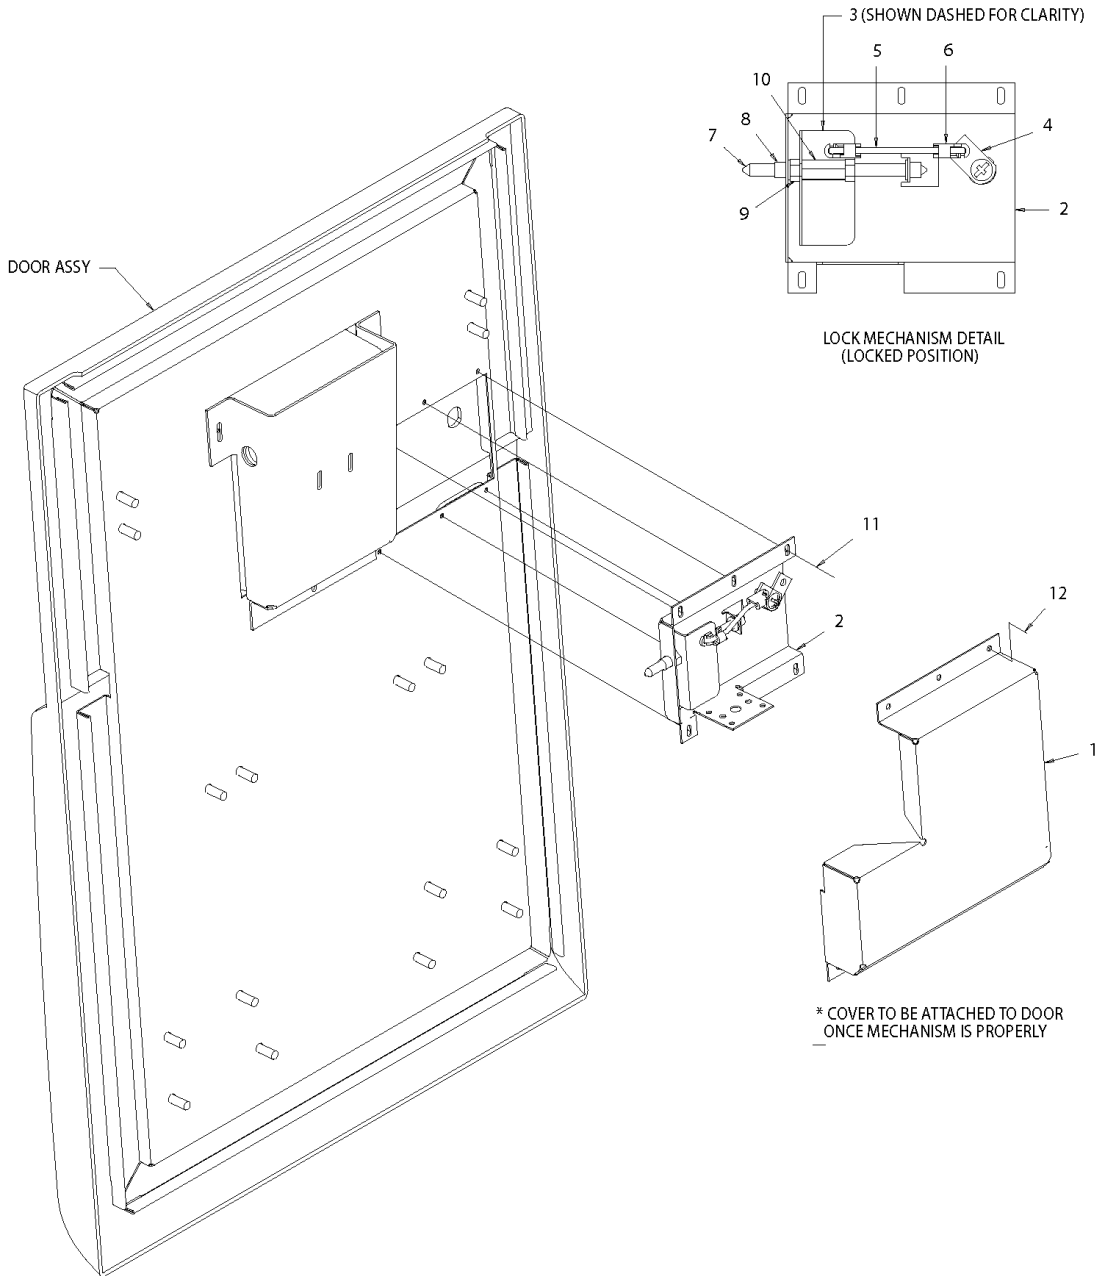

**Models: M4RE
LUGGAGE
LOCK MECHANISM INSTALLATION
24 INCH DOOR, MANUAL**

Key	PartNumber	Qty	Description	Comment