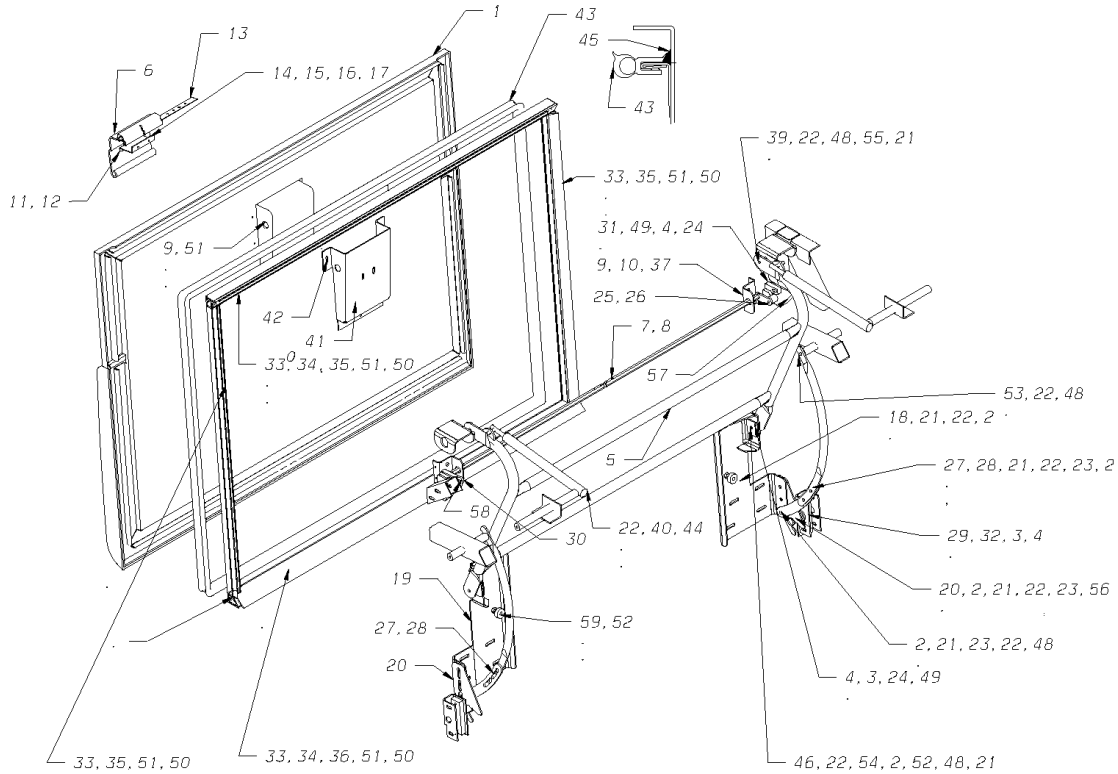

Models: **M4RE
LUGGAGE
DOOR
24 INCH**

Key	PartNumber	Qty	Description	Comment