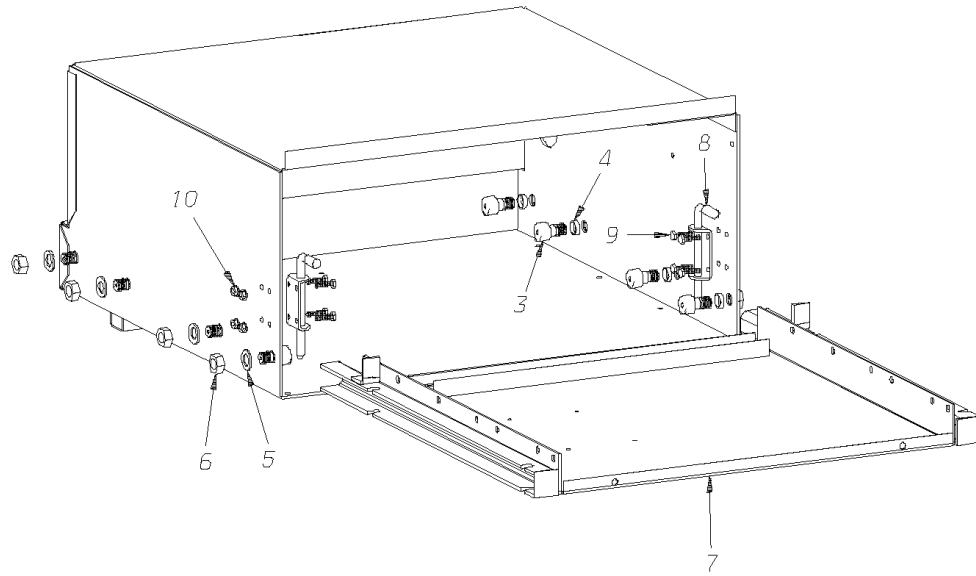

TRAY ASSY

\_\_\_\_\_ 15

Models: **M4RE  
BATTERY**

Key	PartNumber	Qty	Description	Comment
-----	------------	-----	-------------	---------

Models: **M4RE  
BATTERY**

Key	PartNumber	Qty	Description	Comment
1	0057761		COMPARTMENT ASSY,BATTERY,SST, M4/H4RE	
2			HUCK FASTENER	
3	1072263	8	BEARING,CAM FOLLOWER,RBC H-32 L	
4	1071992	8	BUSHING,SMALL CAM FOLLOWER,WLFC	
5	0929018	8	WASHER,FLAT,21/32 X 1 1/8 X 3/32,HDN,YEL	
6	2001501	8	NUT,HEX HD,FINISH,5/8-18,YEL ZN DICH	
7	0057766		TRAY ASSY,BATTERY,SST, M4/H4RE	
8	4754567	2	BOLT SPRING LOCK	
9	2000057	11	CAPSCREW,HEX HD,1/4-20 X 1,GR 5,YEL ZN	
10	1339639	11	NUT,HEX HD,1/4-20,PRVLG TORQUE,FLG,YEL	
11	1582683		ANGLE,BATTERY CLAMPING,FINISHED,24.50	
12	0057756		PLATE,CLAMP,BATTERY, M4/H4RE	
13	1091248	4	BOLT,BATTERY TIE DOWN,5/16-18 X 8 ZINC	
14	2001055	4	WASHER,FLAT,11/32 X 1 1/4 X 5/32,YEL ZN	
15	2001444	4	NUT,WING,5/16-18,YEL ZN DICH	
16	1514165		ANGLE,BAT STOP,8D	