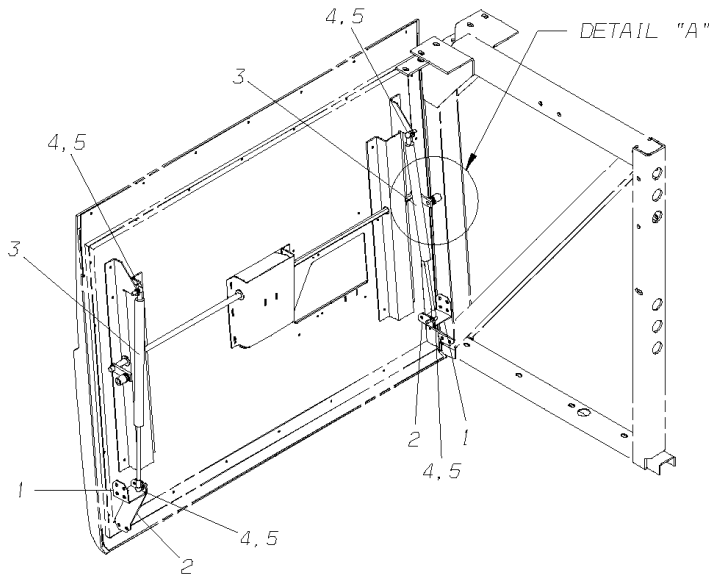

Models: **W4RE
LUGGAGE
DOOR LINKAGE
FRONT SLIDEOUT**

Key	PartNumber	Qty	Description	Comment

GAS SPRING LINKAGE ASSEMBLY "I"