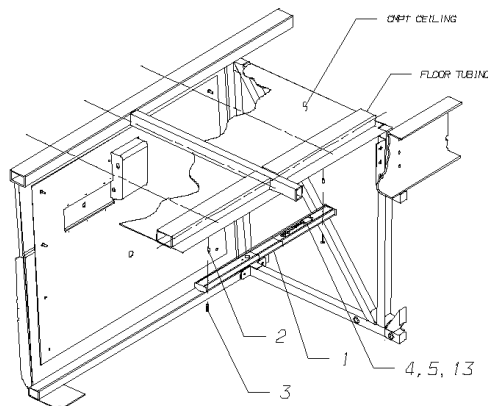

Models: **M4RE**
LUGGAGE
DOOR LOCK AND LIGHT

Key	PartNumber	Qty	Description	Comment