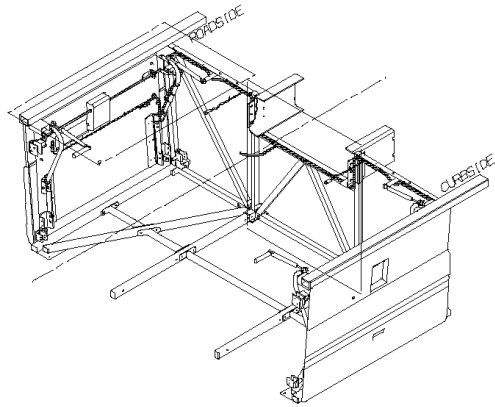

Models: **M4RE**
LUGGAGE
DOOR LOCK AND LIGHT

Key	PartNumber	Qty	Description	Comment