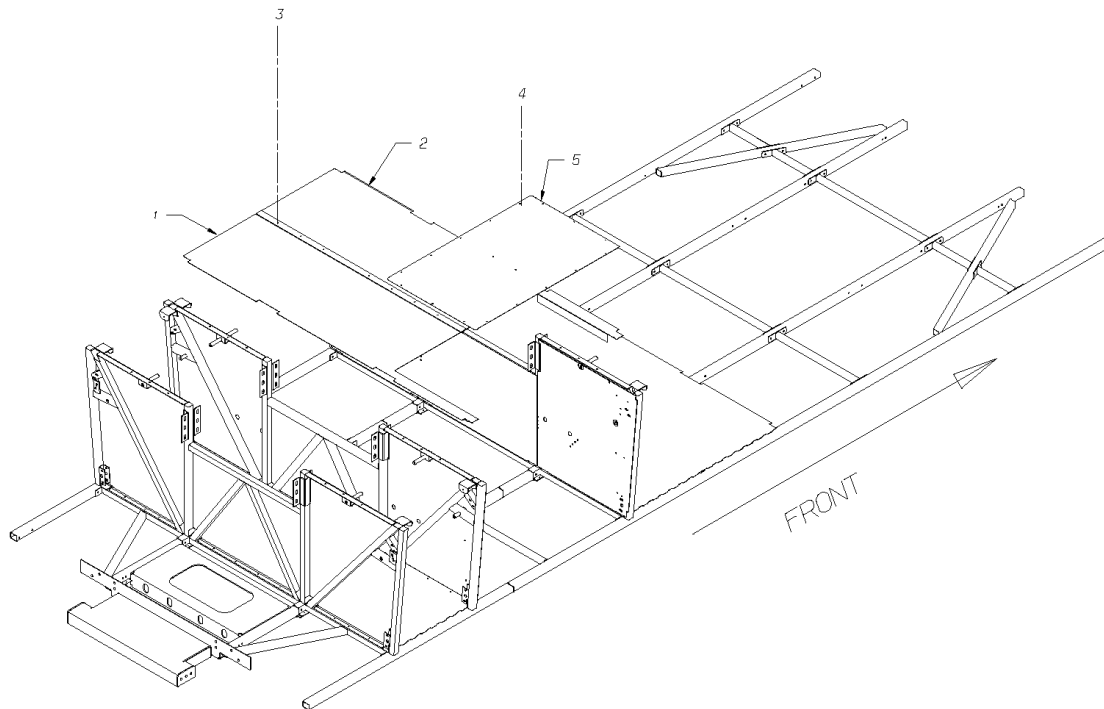

Models: **M4RE
LUGGAGE
INSTALLATION
ADA**

Key	PartNumber	Qty	Description	Comment