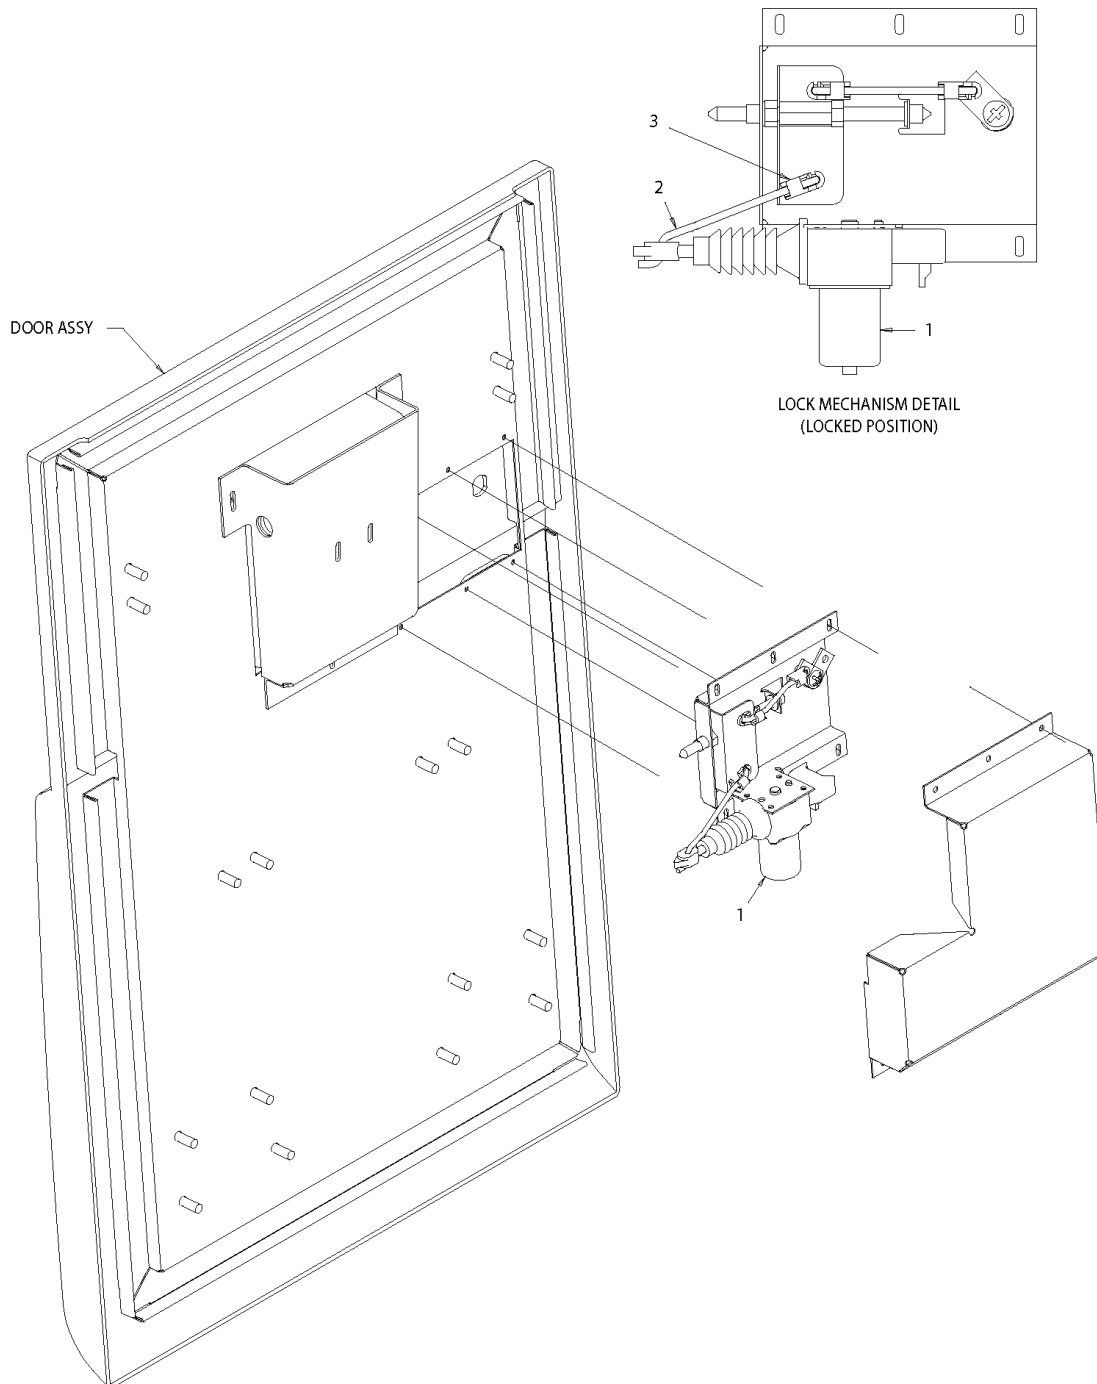

Models: **M4RE
LUGGAGE
LOCK MECHANISM INSTALLATION
24 INCH DOOR, ELECTRIC**

Key	PartNumber	Qty	Description	Comment