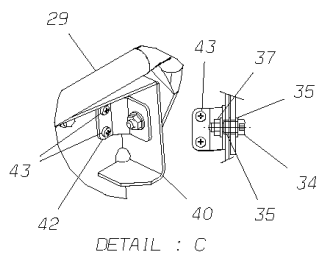

Models: **M4RE
LUGGAGE
DOOR**

Key	PartNumber	Qty	Description	Comment