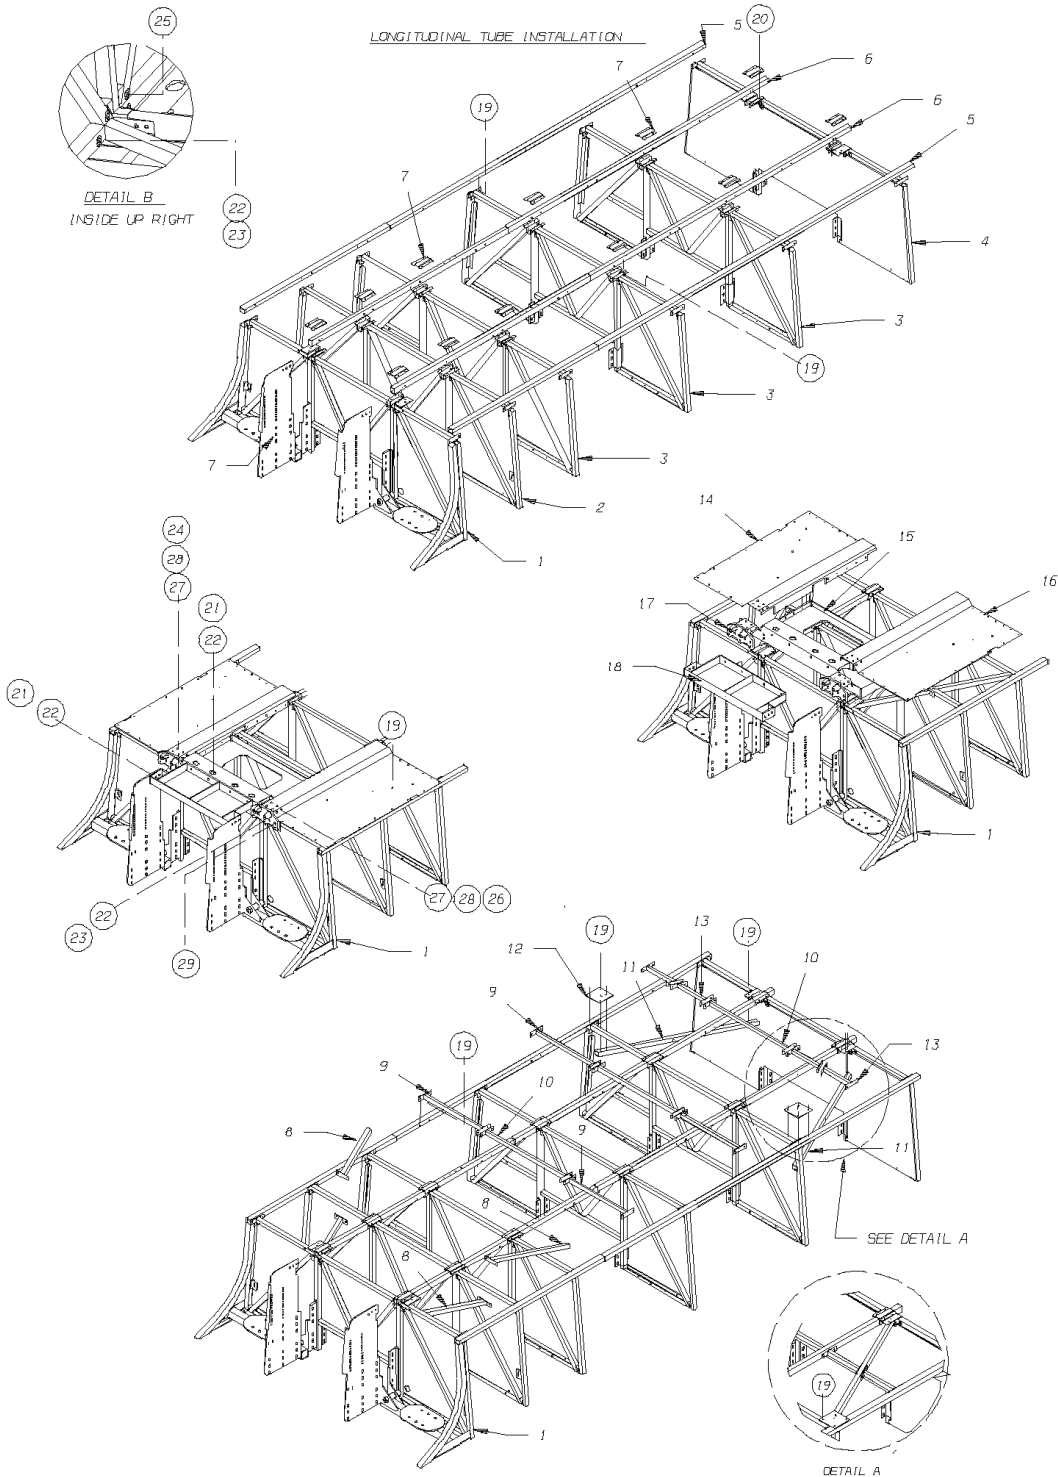

**Models: M4RE  
LUGGAGE  
INSTALLATION  
40 FOOT**

Key	PartNumber	Qty	Description	Comment
-----	------------	-----	-------------	---------

**Models: M4RE  
LUGGAGE  
INSTALLATION  
40 FOOT**

Key	PartNumber	Qty	Description	Comment
1	0057517		BULKHEAD ASSY,FINAL,L/CMPT,IFS,RR,SST	
2	0056892		BULKHEAD ASSEMBLY,LUGGAGE CMPT,SST,	
3	0057334		BULKHEAD ASSY,L/CMPT W/O PANEL,SST,	
4	0057391		BULKHEAD ASSY,FINAL,L/CMPT,IFS,FRT,SST	
5	0060260	2	TUBE ASSY,LONGITUDINAL,O/S,L/CMPT,40FT	
6	0060262	2	TUBE ASSY,LONGITUDINAL,I/S,L/CMPT,40FT	
7	0058369	12	BRACKET,SST,CLAMP,L/CMPT BOTTOM	
8	0058415	4	TUBE ASSY,SST,SUPPORTLOCK FLR,RR O/S	
9	0058373	4	TUBE ASSY,SST,SUPPORTLOCK FLR,OUTSIDE	
10	0058372		TUBE ASSY,SST,SUPPPORTLOCK FLR,CENTER	
11	0058370	2	TUBE,SST,SQ,1.50X.083X52.32	
12	0058374	2	PLATE,SST,RIVET,LUG BAY TUBE	
13	0058371	4	TUBE ASSY,SST,SUPPORTLOCK FLR,O/S ANGLE	
14	0058174		PANEL,REINF,LOWER,RH,CASTING, M/H4RE	
15	0058185		BRACKET ASSY,TRACK BAR,FRONT,LOWER,	
16	0058175		PANEL,REINF,LOWER,LH,CASTING, M/H4RE	
17	0059191	2	CASTING,TRACK BAR,FRT,LOWER,M/H4RE	
18	0059082		BRACKET ASSY,BLKHD TO LVL JACK, M/H4RE	
20	1854397	AR	RIVET,BLIND,.25 DIA,.38 GRIP	
21	0803239	10	CAPSCREW,HEX HD,1/2-13 X1 1/2,GR8	
22	1003045	28	WASHER,FLAT,17/32 X 1 1/16 X 7/64,HDN,	
23	0850800	18	NUT,HEX HD,1/2-13,LOCKING,GR 8,CAD WAX	
24	0801936	8	CAPSCREW,HEX HD,7/16-14X1 1/4,GR8,	