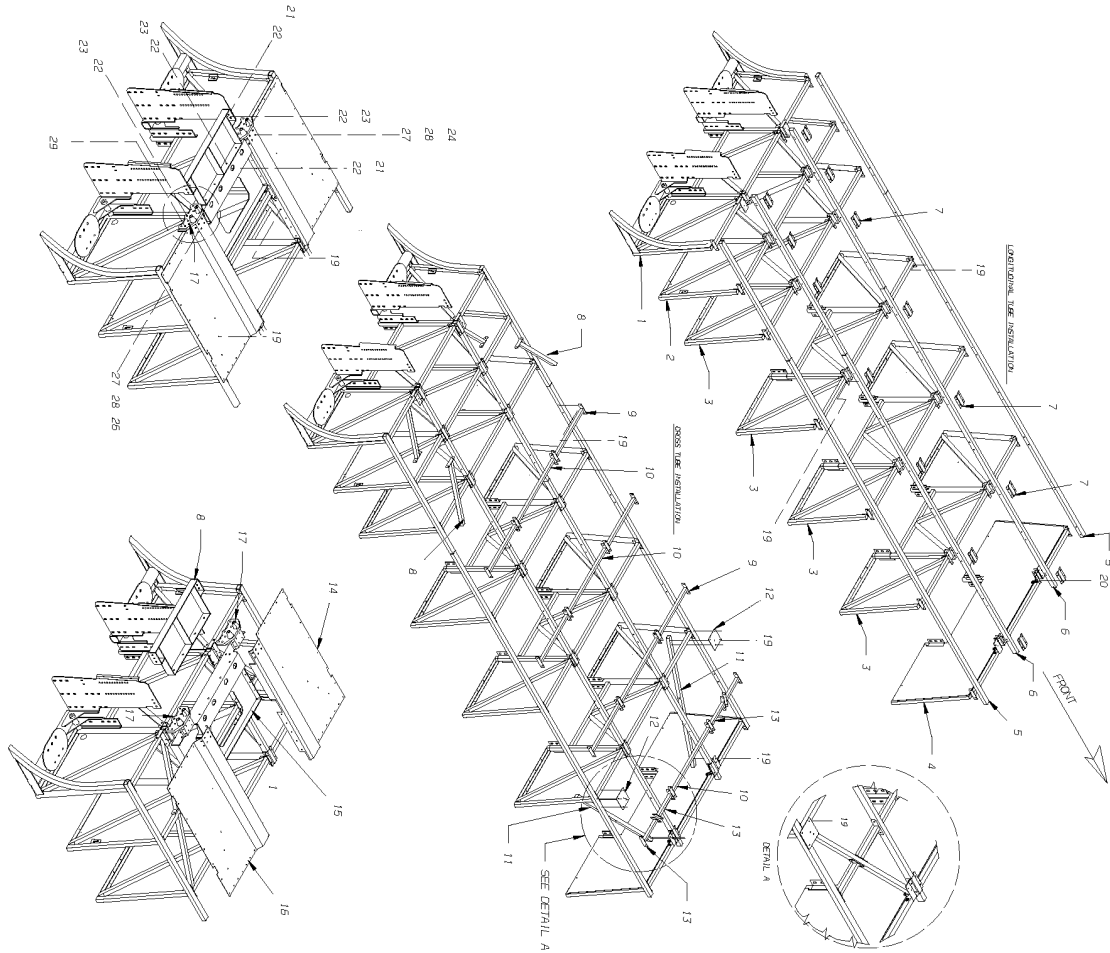

**Models: M4RE
LUGGAGE
INSTALLATION
45 FOOT**

Key	PartNumber	Qty	Description	Comment