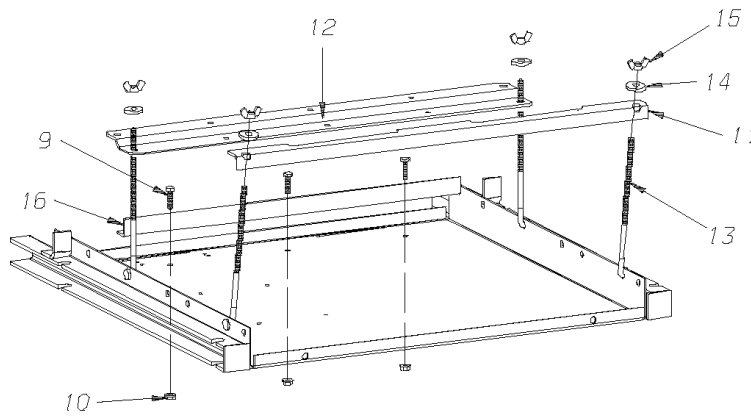

TRAY ASSY

\_\_\_\_\_ 15

Models: **M4RE  
BATTERY**

Key	PartNumber	Qty	Description	Comment
-----	------------	-----	-------------	---------

Models: **M4RE  
BATTERY**

Key	PartNumber	Qty	Description	Comment
1	0057761		COMPARTMENT ASSY,BATTERY,SST, M4/H4RE	
2			HUCK FASTENER	
3	1072263	8	BEARING,CAM FOLLOWER,RBC H-32 L	
4	1071992	8	BUSHING,SMALL CAM FOLLOWER,WLFC	
5	0929018	8	WASHER,FLAT,21/32 X 1 1/8 X 3/32,HDN,YEL	
6	2001501	8	NUT,HEX HD,FINISH,5/8-18,YEL ZN DICH	
7	0057766		TRAY ASSY,BATTERY,SST, M4/H4RE	
8	4754567	2	BOLT SPRING LOCK	
9	2000057	11	CAPSCREW,HEX HD,1/4-20 X 1,GR 5,YEL ZN	
10	1339639	11	NUT,HEX HD,1/4-20,PRVLG TORQUE,FLG,YEL	
11	1582683		ANGLE,BATTERY CLAMPING,FINISHED,24.50	
12	0057756		PLATE,CLAMP,BATTERY, M4/H4RE	
13	1091248	4	BOLT,BATTERY TIE DOWN,5/16-18 X 8 ZINC	
14	2001055	4	WASHER,FLAT,11/32 X 1 1/4 X 5/32,YEL ZN	
15	2001444	4	NUT,WING,5/16-18,YEL ZN DICH	
16	1514165		ANGLE,BAT STOP,8D	