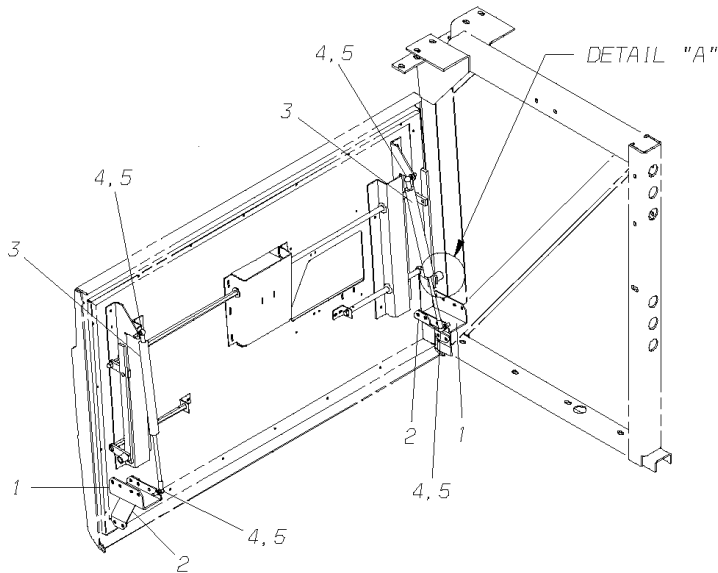

Models: **W4RE  
LUGGAGE  
DOOR LINKAGE  
FRONT SLIDEOUT**

Key	PartNumber	Qty	Description	Comment
-----	------------	-----	-------------	---------

GAS SPRING LINKAGE ASSEMBLY "I"

DETAIL "A"

GAS SPRING LINKAGE ASSEMBLY "J"