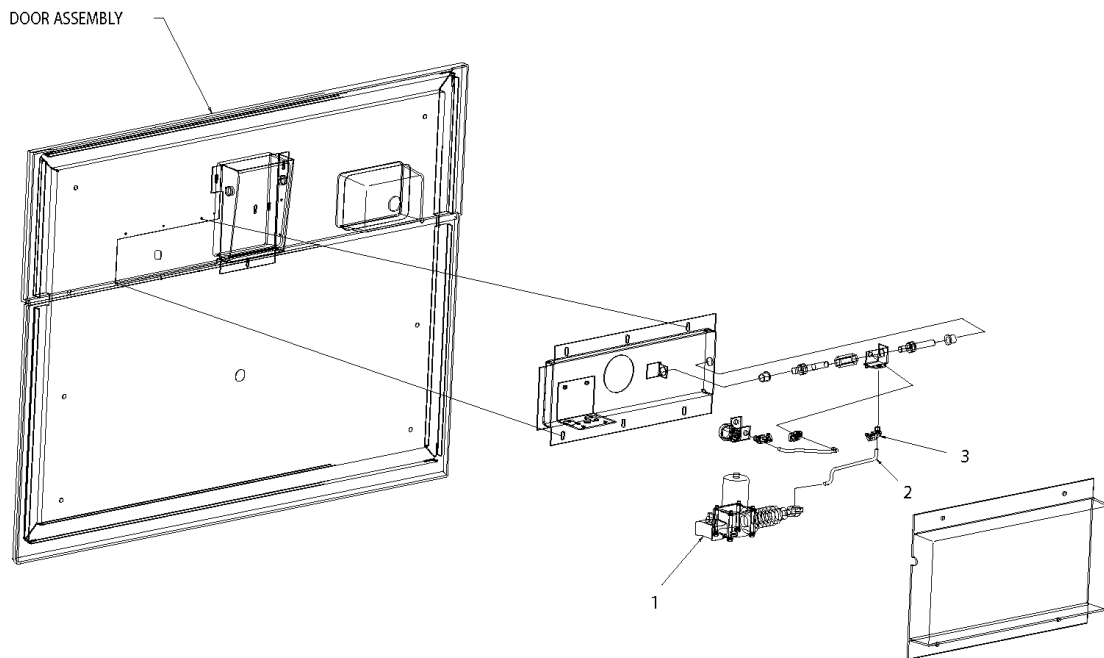

Models: **M4RE**
LUGGAGE
LOCK MECHANISM INSTALLATION
ELECTRIC

Key	PartNumber	Qty	Description	Comment