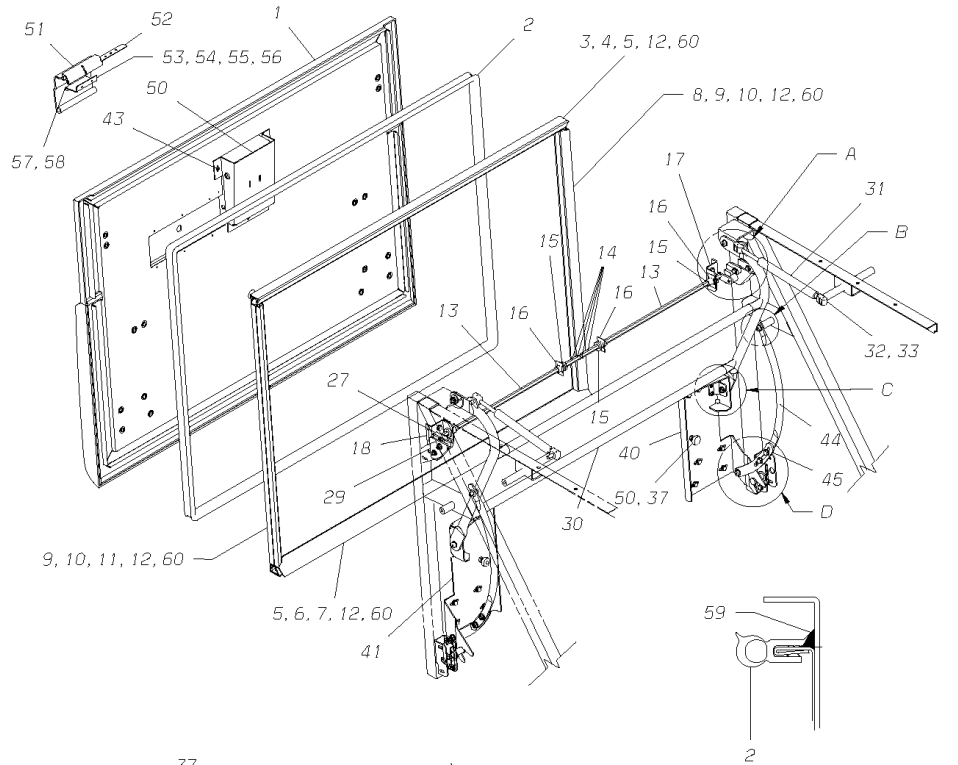

Models: **M4RE
LUGGAGE
DOOR**

Key	PartNumber	Qty	Description	Comment