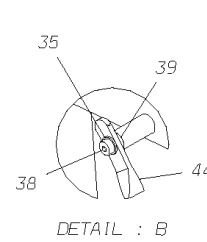

Models: **M4RE
LUGGAGE
DOOR**

Key	PartNumber	Qty	Description	Comment