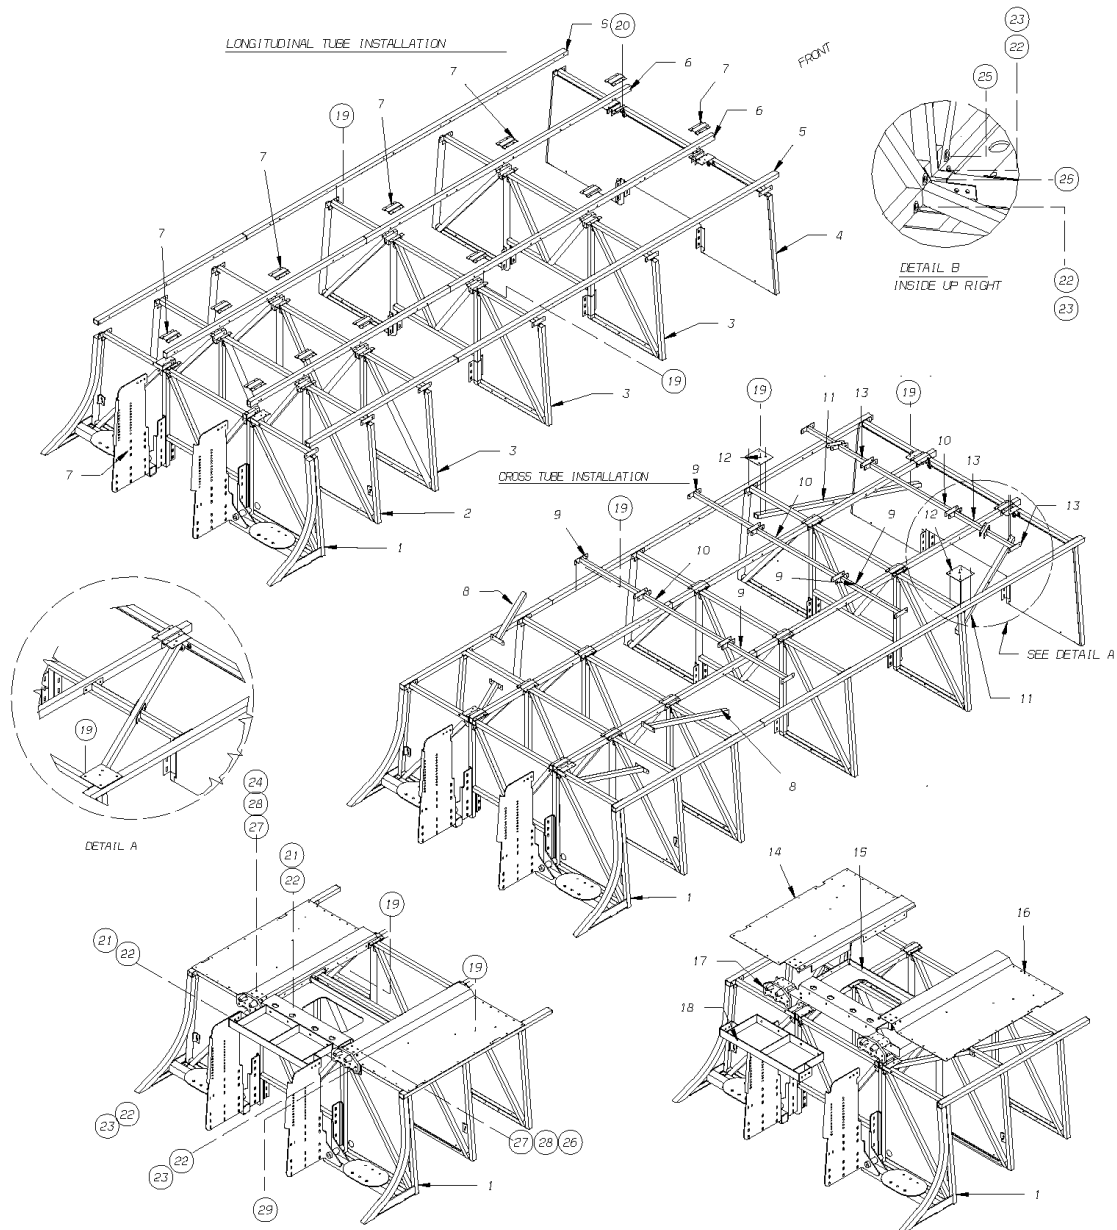

**Models: M4RE
LUGGAGE
INSTALLATION
40 FOOT**

Key	PartNumber	Qty	Description	Comment