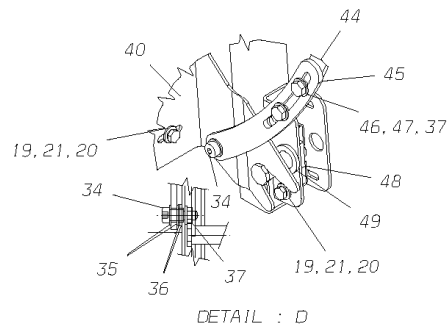

Models: **M4RE
LUGGAGE
DOOR**

Key	PartNumber	Qty	Description	Comment