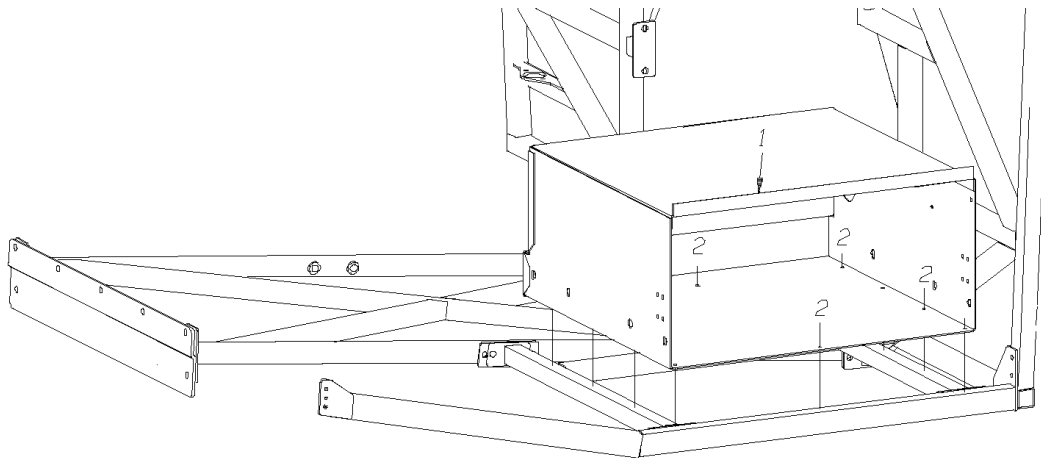

TRAY ASSY

\_\_\_\_\_ 15

Models: **M4RE  
BATTERY**

Key	PartNumber	Qty	Description	Comment
-----	------------	-----	-------------	---------

Models: **M4RE  
BATTERY**

Key	PartNumber	Qty	Description	Comment
1	0057761		COMPARTMENT ASSY,BATTERY,SST, M4/H4RE	
2			HUCK FASTENER	
3	1072263	8	BEARING,CAM FOLLOWER,RBC H-32 L	
4	1071992	8	BUSHING,SMALL CAM FOLLOWER,WLFC	
5	0929018	8	WASHER,FLAT,21/32 X 1 1/8 X 3/32,HDN,YEL	
6	2001501	8	NUT,HEX HD,FINISH,5/8-18,YEL ZN DICH	
7	0057766		TRAY ASSY,BATTERY,SST, M4/H4RE	
8	4754567	2	BOLT SPRING LOCK	
9	2000057	11	CAPSCREW,HEX HD,1/4-20 X 1,GR 5,YEL ZN	
10	1339639	11	NUT,HEX HD,1/4-20,PRVLG TORQUE,FLG,YEL	
11	1582683		ANGLE,BATTERY CLAMPING,FINISHED,24.50	
12	0057756		PLATE,CLAMP,BATTERY, M4/H4RE	
13	1091248	4	BOLT,BATTERY TIE DOWN,5/16-18 X 8 ZINC	
14	2001055	4	WASHER,FLAT,11/32 X 1 1/4 X 5/32,YEL ZN	
15	2001444	4	NUT,WING,5/16-18,YEL ZN DICH	
16	1514165		ANGLE,BAT STOP,8D	