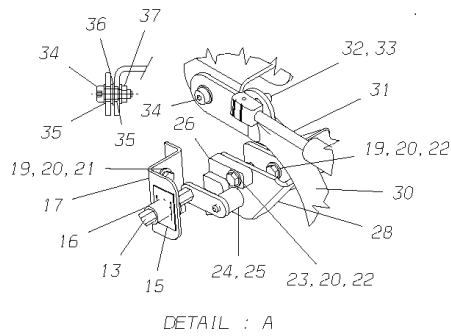

Models: **M4RE
LUGGAGE
DOOR**

Key	PartNumber	Qty	Description	Comment