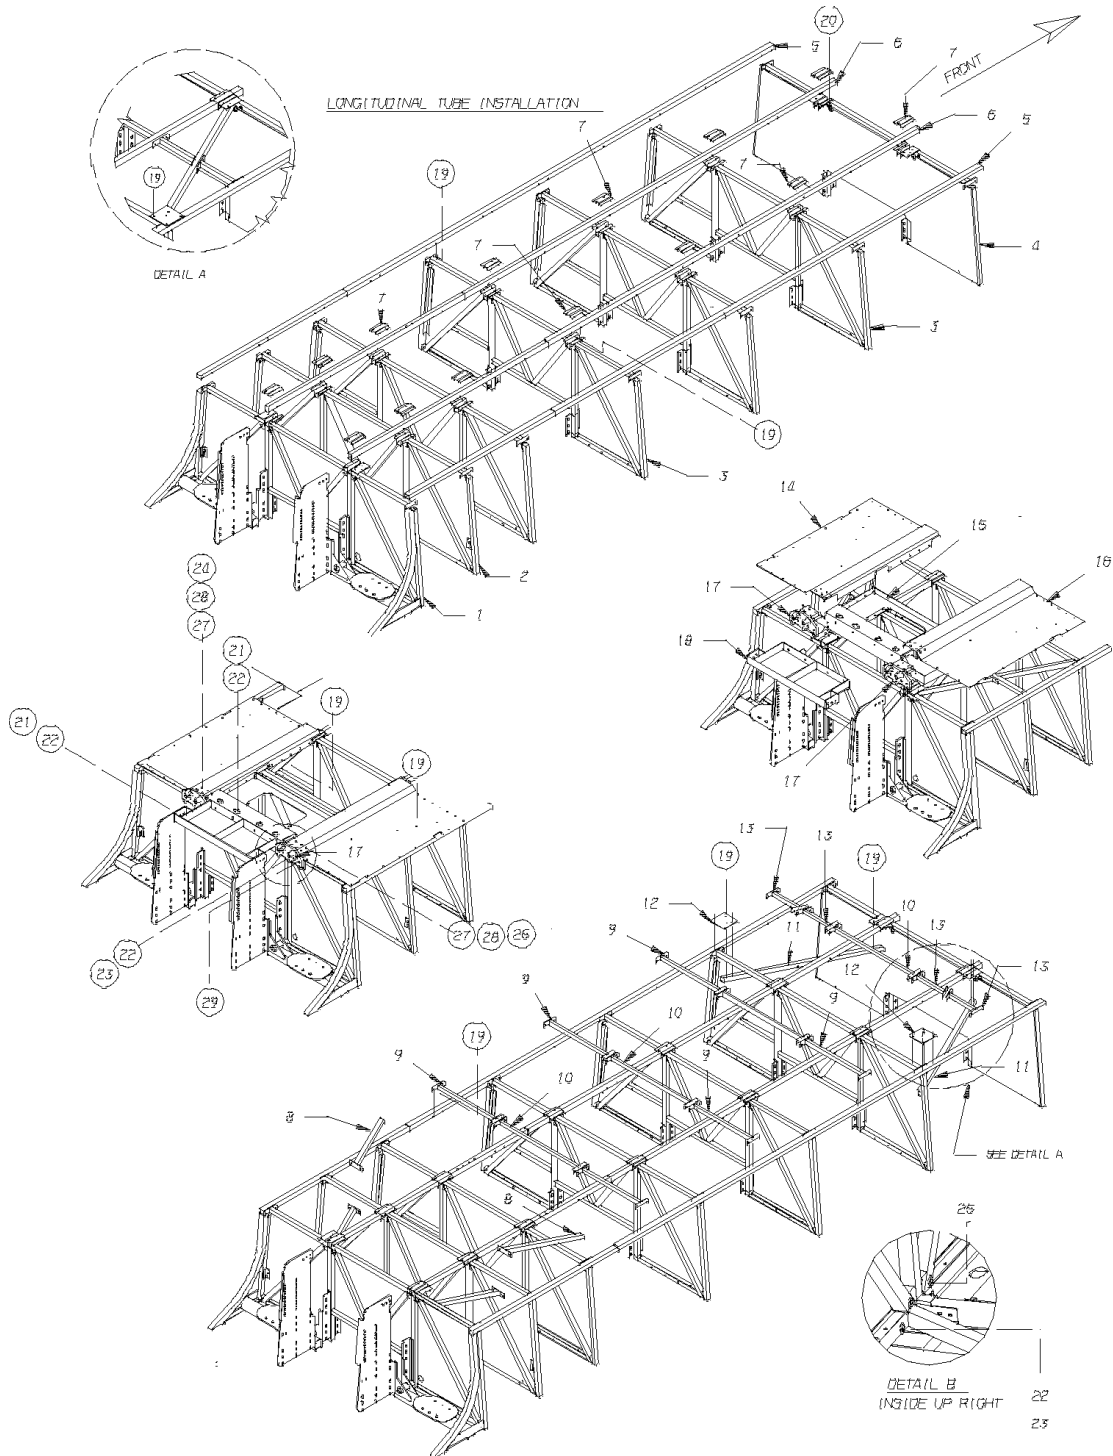

**Models: M4RE
LUGGAGE
INSTALLATION
45 FOOT**

Key	PartNumber	Qty	Description	Comment