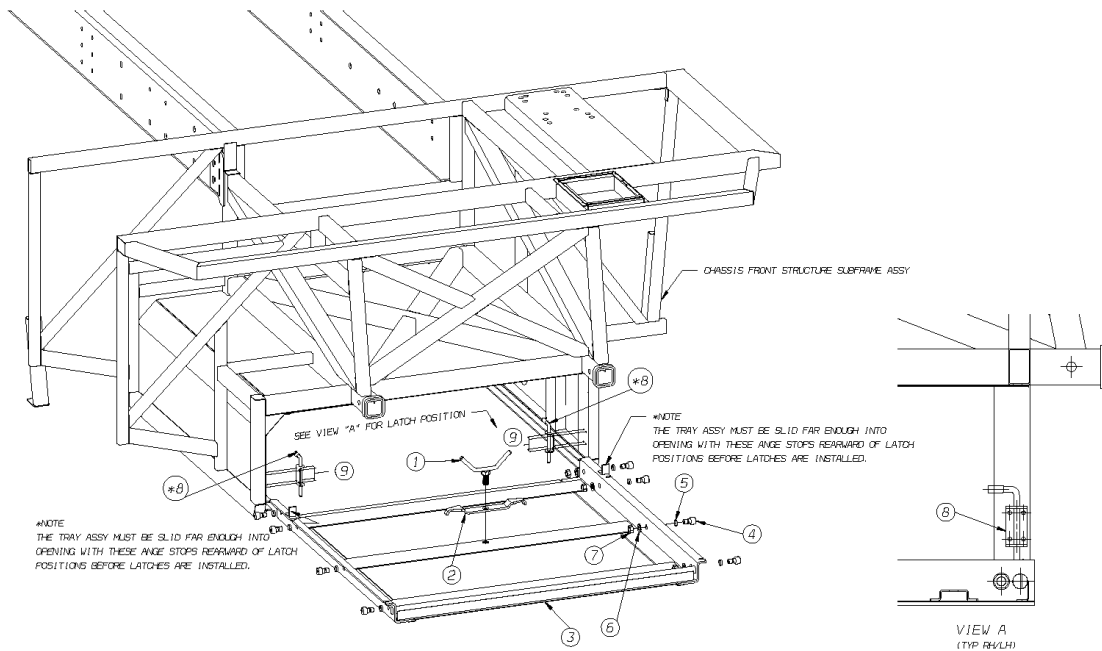

Models: **M4RE  
TIRE  
TRAY ASSY**

Key	PartNumber	Qty	Description	Comment
-----	------------	-----	-------------	---------

**Models:** M4RE  
TIRE  
TRAY ASSY

Key	PartNumber	Qty	Description	Comment
1	0058187		CLAMP ASSY,TIE DOWN,SPARE TIRE, M4RE	
2	0058186		PLATE,TIE DOWN,SPARE TIRE, M4RE	
3	0058160		TRAY ASSY,SPARE TIRE, M4RE	
4	1072263	8	BEARING,CAM FOLLOWER,RBC H-32 L	
5	1071992	8	BUSHING,SMALL CAM FOLLOWER,WLFC	
6	0929018	8	WASHER,FLAT,21/32 X 1 1/8 X 3/32,HDN,YEL	
7	2001501	8	NUT,HEX HD,FINISH,5/8-18,YEL ZN DICH	
8	4754567	2	BOLT SPRING LOCK	
9	1855097	8	SCREW,1/4-20 X 3/4,F,HEX FLANGE HD,SS	