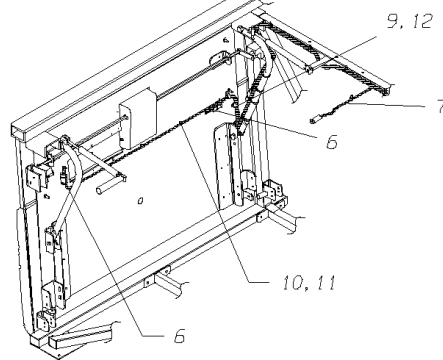

Models: **M4RE**
LUGGAGE
DOOR LOCK AND LIGHT

Key	PartNumber	Qty	Description	Comment