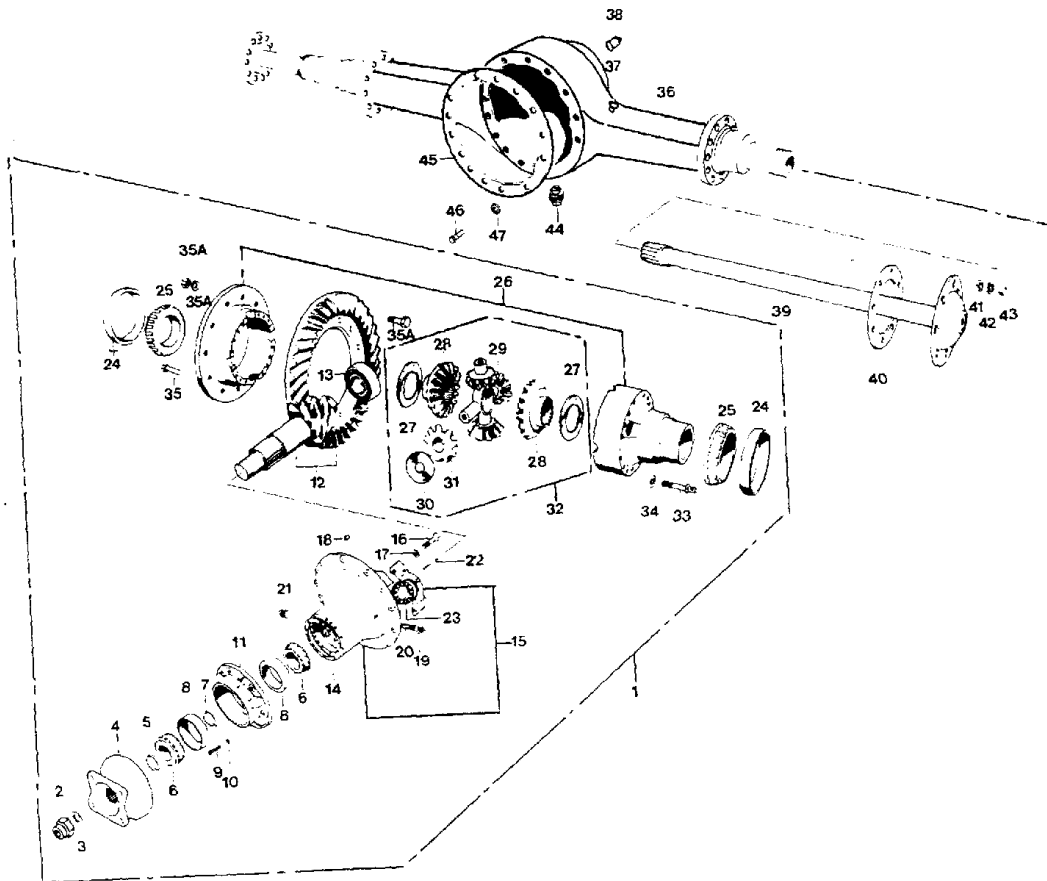

### 020 Axle, Rear

MERITOR

RS21145

Models: L4RE  
MERITOR  
RS21145

Key	PartNumber	Qty	Description	Comment
-----	------------	-----	-------------	---------

DR 6/14/83 BY JET	8002362
APP 11-1-83 BY DUB	

© 1983 BLUE BIRD BODY COMPAN  
ALL RIGHTS RESERVED

**Models:** L4RE  
 MERITOR  
 RS21145

Key	PartNumber	Qty	Description	Comment
NI	0049291	1	KIT,CARRIER OVERHAUL,RS21145	<i>INCLUDES ITEMS 2, 5, 6, 7, 8, 13, 14, 24, 25, 26-32</i>
NI	0049292	1	KIT,CARRIER BEARINGS & OIL SEALS,RS21145	<i>INCLUDES ITEMS 5, 6, 8, 13, 24, 25</i>
1	0051972	1	CARRIER ASSY,4.10 RATIO,L4RE	
1	0051973	1	CARRIER ASSY,5.13 RATIO,L4RE	
2	0068612		NUT,PINION,RS19/21	
4	0021905	1	YOKE END, R-125 REAR SERVICE"	
5	0049282	1	SEAL,OIL,PINION,RS19144/21145	
6			KIT, BEARING, PINION, FWD. & REAR	
7	0049284	1	KIT,SPACER,RS21145	
8			KIT, CUP, PINION BEARING	
12	0051974	1	RING GEAR & PINION,4.10 RATIO,L4RE	<i>INCLUDES ITEMS 2, 12</i>
12	0051975	1	RING GEAR & PINION,5.13 RATIO,L4RE	<i>INCLUDES ITEMS 2, 12</i>
13			KIT, BEARING, PINION, REAR	
14	0049283	1	KIT,SHIM,RS21145	
24			KIT, CUP, DIFFERENTIAL BEARING	
25			KIT, CONE, DIFFERENTIAL BEARING	
26	0051976	1	KIT,CASE ASSY,DIFF,4.10,L4RE	<i>INCLUDES ITEMS 26-32</i>
26	0051977	1	KIT,CASE ASSY,DIFF,4.10,L4RE	<i>INCLUDES ITEMS 26-32</i>
27			KIT, WASHER, THRUST DIFF. SIDE GEAR	
28			KIT, GEAR, DIF. SIDE	
29			KIT, SPIDER, DIFF.	
30			KIT, WASHER, DIFFERENTIAL PINION	
31			KIT, GEAR, DIFFERENTIAL PINION	

**Models:** L4RE  
 MERITOR  
 RS21145

Key	PartNumber	Qty	Description	Comment
32	0049293	1	DIFF NEST & SPIDER,RS21145	<i>INCLUDES ITEMS 27-32</i>
36	0051969		HOUSING ASSY,RS21145,W/BRACKETS,L4RE	
37	2593150	1	BREATHER ASSY HOUSING	
38	0043361	1	PLUG ASSY,HEAT IND	
39	0051970	1	SHAFT,AXLE,LH,L4RE	
39	0051971	1	SHAFT,AXLE,RH,L4RE	
40	0043449	2	GASKET	
41	0929091	16	DOWEL,AXLE SHAFT	
42	2603512	16	WASHER,AXLE SHAFT	
43	2594893	16	NUT,AXLE SHAFT	
44	2121887	1	PLUG,AXLE HOUSING DRAIN,MAGNETIC"	<i>MAGNETIC</i>
46	0043447	1	KIT,CAPSCREW	
47	2602712	12	WASHER	