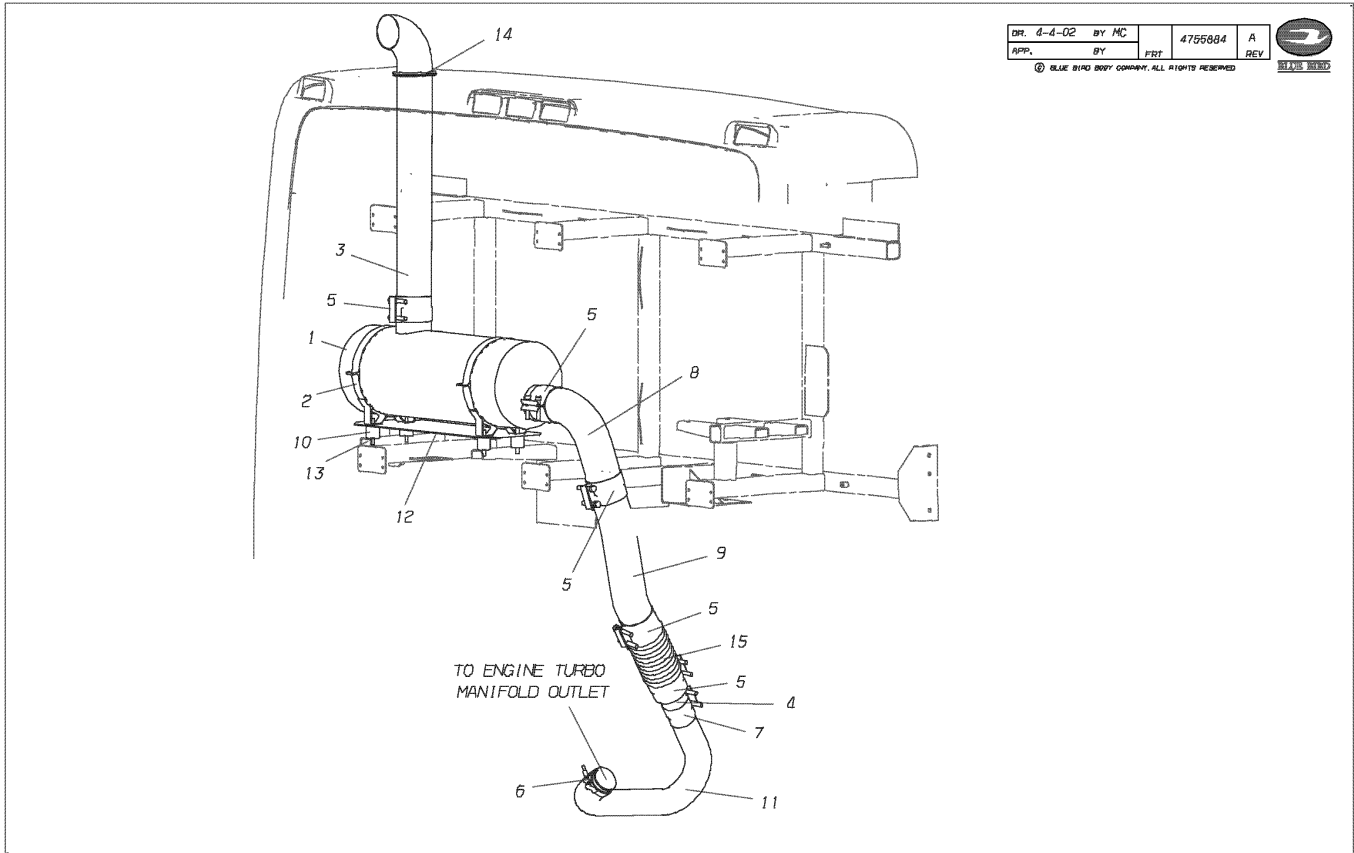

Models: L4RE
CNG
BG

Key	PartNumber	Qty	Description	Comment
-----	------------	-----	-------------	---------

Models: L4RE
CNG
BG

Key	PartNumber	Qty	Description	Comment
1			MUFFLER, CATALYTIC	
2	4755886	2	BAND MOUNTING SILENCER	
3	4755887		PIPE STACK CHROME	
4	4755891	3	CLAMP 4 TORCTITE	
5	4755893		CLAMP V-BAND TURBO OUTLET	
6	0066093		PIPE,EXHAUST,SILENCER TO FLEXI,CNG	
7	4755892	4	MOUNTING ANTI-VIBRATION	
8	0066094		PIPE,EXHAUST,TURBO TO FLEXI,CNG	
9	4759279		SHIELD HEAT EXHAUST	
10	0543934	8	NUT,HEX HD,3/8-16,ZINC,LG FLG LK,YEL	
11	4760019		GROMMET,SILICONE,BLACK,EXHAUST	
12	1749886		CONNECTOR,FLEXIBLE EXHAUST,4 ID X 10	
13	0066621		TUBE,ASSY,PRESSURE SENSING,B GAS PLUS	
14	1519578	4	WASHER,FLAT,.375 X 2.500 X .062,ZINC	

Models: L4RE
CUMMINS
ISB

Key	PartNumber	Qty	Description	Comment
-----	------------	-----	-------------	---------

Models: L4RE
CUMMINS
ISB

Key	PartNumber	Qty	Description	Comment
	4755883		EXHAUST SYSTEM KIT - NELSON	<i>CONTAINS ITEMS 1 THRU 8</i>
1	4755885		MUFFLER,ALUMINUM,L4RE	
2	4755886	2	BAND MOUNTING SILENCER	
3	4755887		PIPE STACK CHROME	
4	4755889		REDUCER	
5	4755891	5	CLAMP 4 TORCTITE	
6	4755893		CLAMP V-BAND TURBO OUTLET	
7	4759341		CLAMP 3 TORCTITE	
8	4759412		PIPE EXHAUST ELBOW 90 DEG	
9	4755888		PIPE SILENCER TO FLEXI	
10	4755892	4	MOUNTING ANTI-VIBRATION	
11	4758809		PIPE TURBO OUTLET TO FLEXI	
12	4759279		SHIELD HEAT EXHAUST	
13	0543934	8	NUT,HEX HD,3/8-16,ZINC,LG FLG LK,YEL	
14	4760019		GROMMET,SILICONE,BLACK,EXHAUST	
15	1749886		CONNECTOR,FLEXIBLE EXHAUST,4 ID X 10	