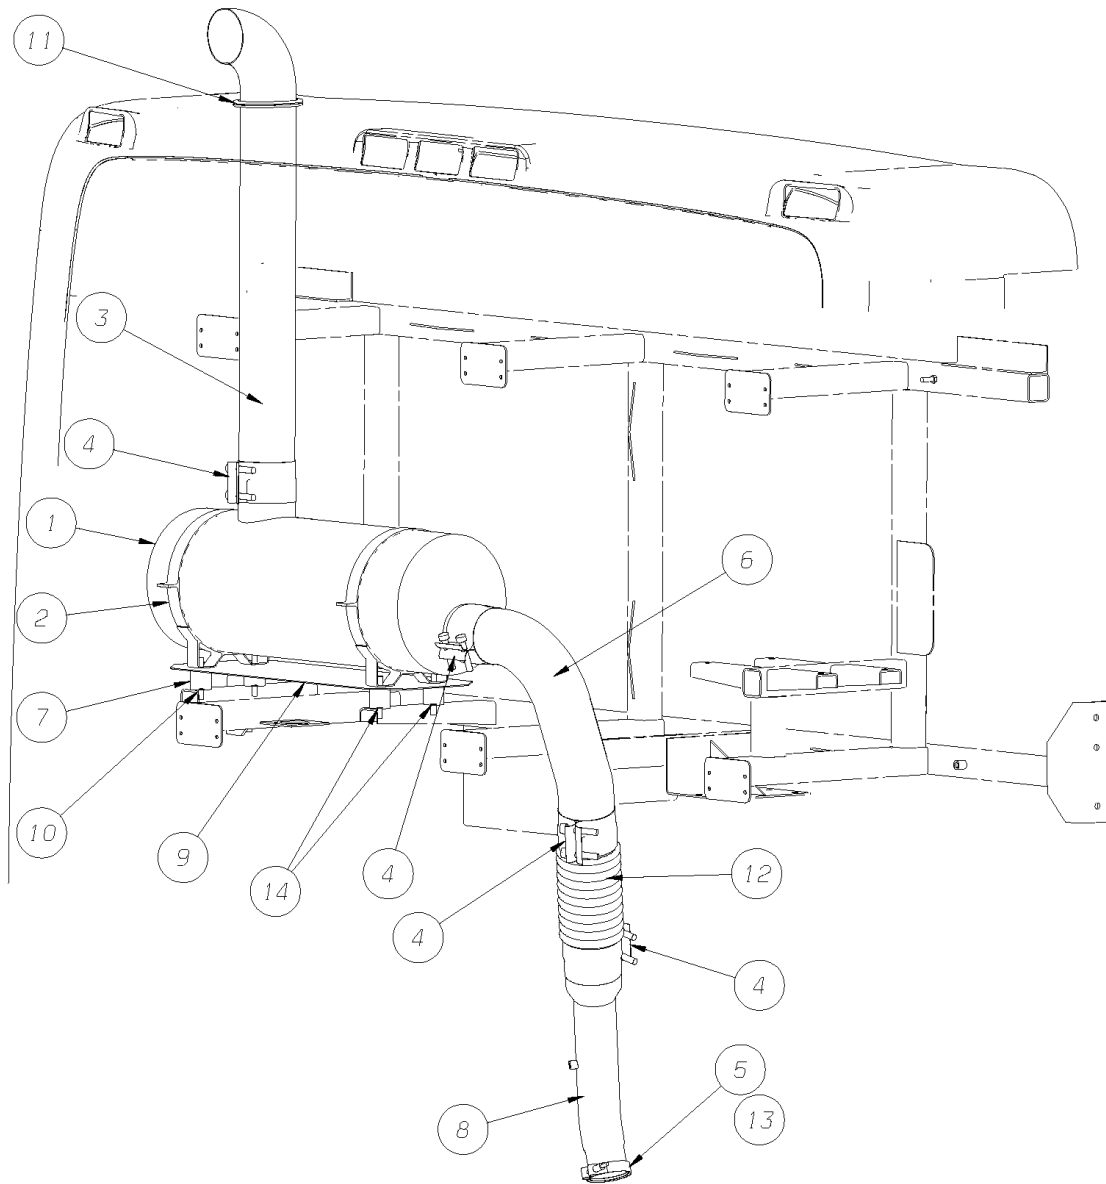

Chassis

070 Exhaust

CNG

BG

1

CUMMINS

ISB

2

Models: L4RE
CNG
BG

Key	PartNumber	Qty	Description	Comment
-----	------------	-----	-------------	---------

Models: L4RE
CNG
BG

Key	PartNumber	Qty	Description	Comment
1			MUFFLER, CATALYTIC	
2	4755886	2	BAND MOUNTING SILENCER	
3	4755887		PIPE STACK CHROME	
4	4755891	3	CLAMP 4 TORCTITE	
5	4755893		CLAMP V-BAND TURBO OUTLET	
6	0066093		PIPE,EXHAUST,SILENCER TO FLEXI,CNG	
7	4755892	4	MOUNTING ANTI-VIBRATION	
8	0066094		PIPE,EXHAUST,TURBO TO FLEXI,CNG	
9	4759279		SHIELD HEAT EXHAUST	
10	0543934	8	NUT,HEX HD,3/8-16,ZINC,LG FLG LK,YEL	
11	4760019		GROMMET,SILICONE,BLACK,EXHAUST	
12	1749886		CONNECTOR,FLEXIBLE EXHAUST,4 ID X 10	
13	0066621		TUBE,ASSY,PRESSURE SENSING,B GAS PLUS	
14	1519578	4	WASHER,FLAT,.375 X 2.500 X .062,ZINC	

Models: L4RE
CUMMINS
ISB

Key	PartNumber	Qty	Description	Comment
-----	------------	-----	-------------	---------

Models: L4RE
CUMMINS
ISB

Key	PartNumber	Qty	Description	Comment
	4755883		EXHAUST SYSTEM KIT - NELSON	<i>CONTAINS ITEMS 1 THRU 8</i>
1	4755885		MUFFLER,ALUMINUM,L4RE	
2	4755886	2	BAND MOUNTING SILENCER	
3	4755887		PIPE STACK CHROME	
4	4755889		REDUCER	
5	4755891	5	CLAMP 4 TORCTITE	
6	4755893		CLAMP V-BAND TURBO OUTLET	
7	4759341		CLAMP 3 TORCTITE	
8	4759412		PIPE EXHAUST ELBOW 90 DEG	
9	4755888		PIPE SILENCER TO FLEXI	
10	4755892	4	MOUNTING ANTI-VIBRATION	
11	4758809		PIPE TURBO OUTLET TO FLEXI	
12	4759279		SHIELD HEAT EXHAUST	
13	0543934	8	NUT,HEX HD,3/8-16,ZINC,LG FLG LK,YEL	
14	4760019		GROMMET,SILICONE,BLACK,EXHAUST	
15	1749886		CONNECTOR,FLEXIBLE EXHAUST,4 ID X 10	