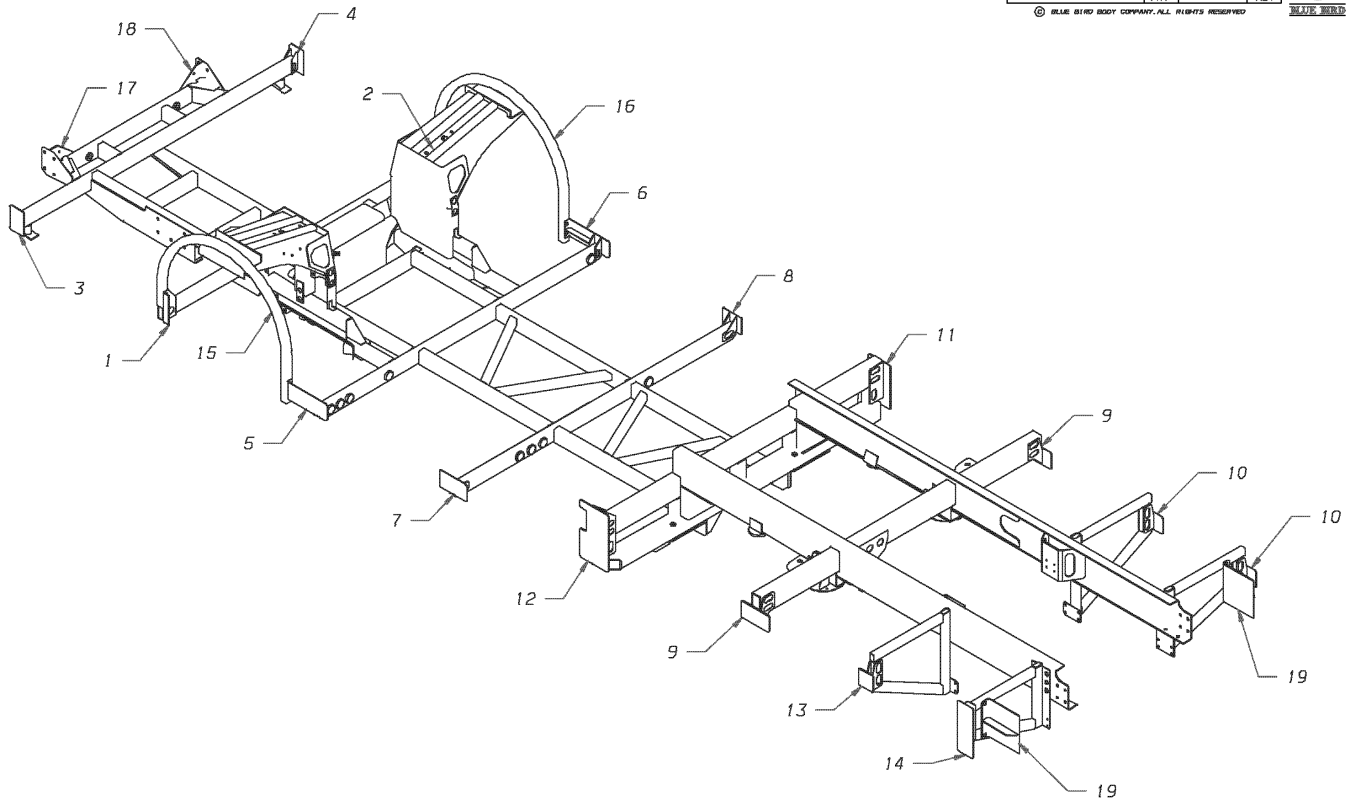

**Models: L4RE
PILLAR ATTACHMENTS
30 FT**

Key	PartNumber	Qty	Description	Comment

DR. 12-16-02	BY MC	4759321	B
APP.	BY	FRT	REV

© BLUE BIRD BODY COMPANY. ALL RIGHTS RESERVED