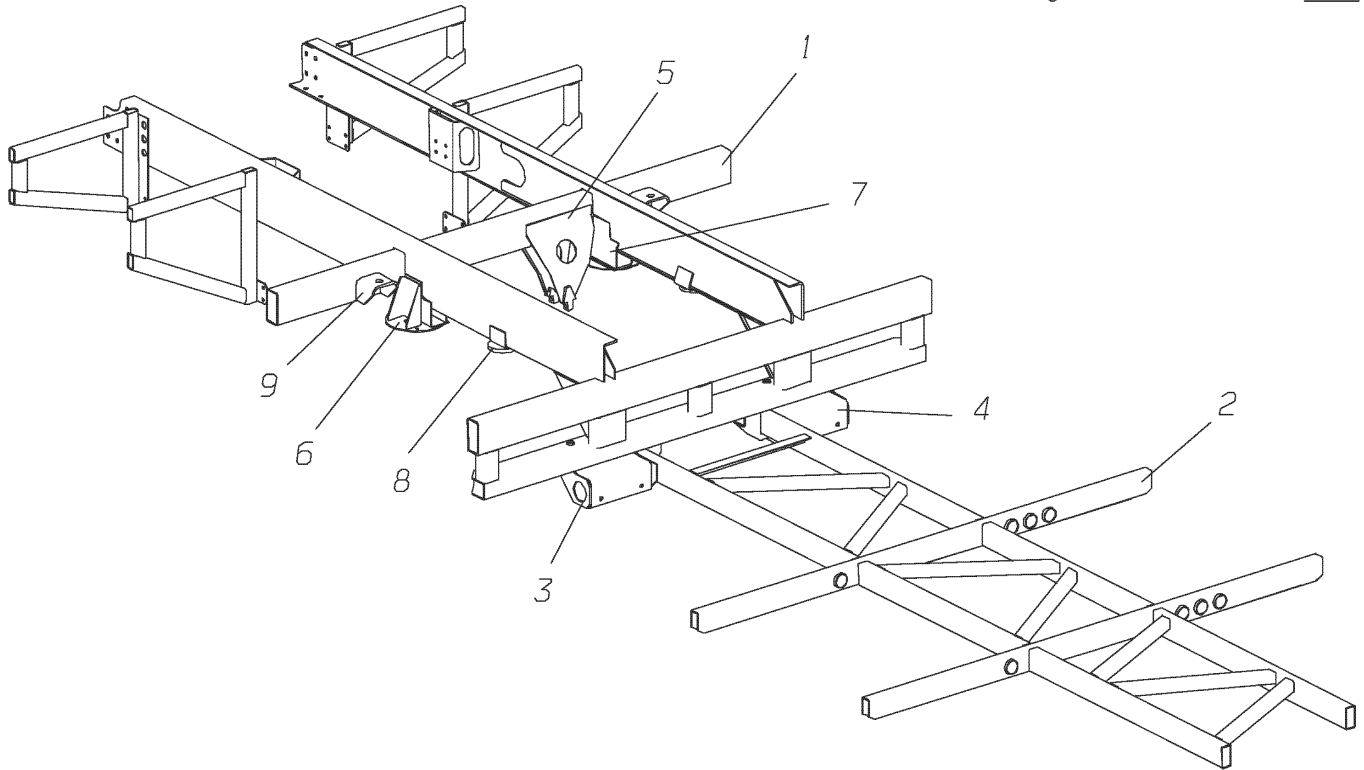

Models: L4RE
CENTER REAR
35 FT

Key	PartNumber	Qty	Description	Comment

DR. 04/24/02	BY TFM	4759393	A	
APP.	BY	PRT	REV	

© BLUE BIRD BODY COMPANY. ALL RIGHTS RESERVED