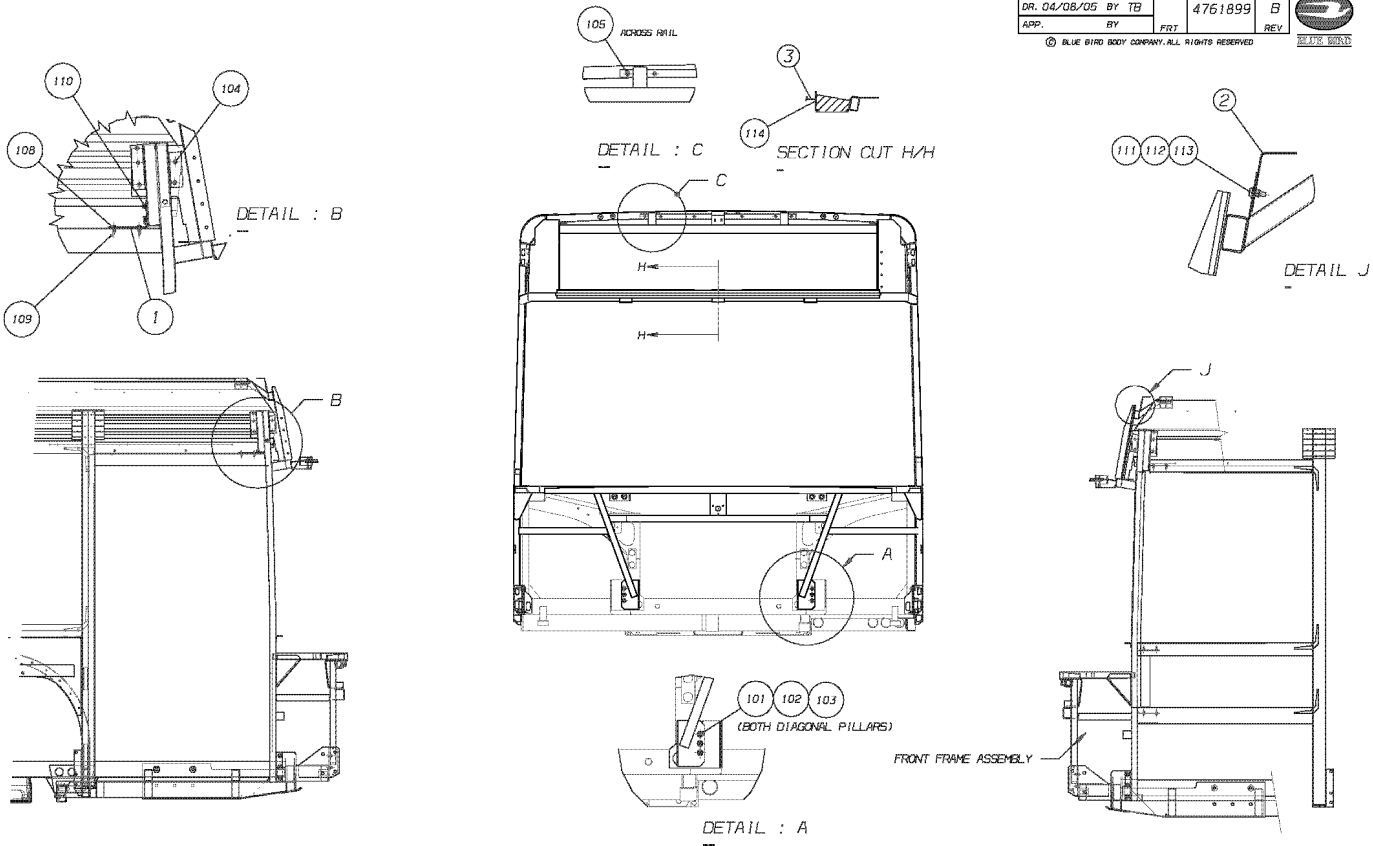

Models: **L4RE**
FRONT ASSY
30 & 35 FT. UNITS

Key	PartNumber	Qty	Description	Comment