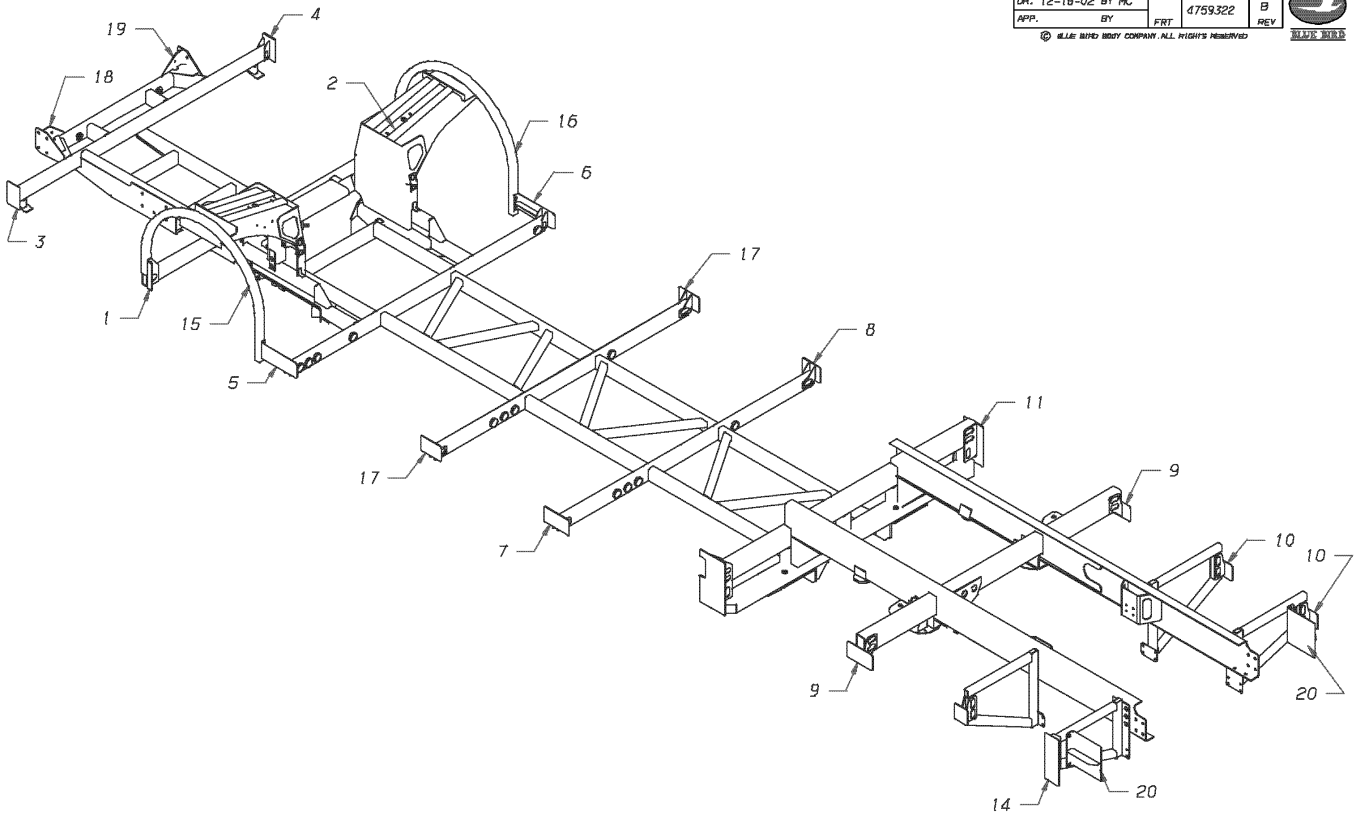

**Models: L4RE
PILLAR ATTACHMENTS
35 FT**

Key	PartNumber	Qty	Description	Comment

DR. 12-16-02	BY MC	4759322	B	
APP.	BY	FRT	REV	

© BLUE BIRD BODY COMPANY. ALL RIGHTS RESERVED.