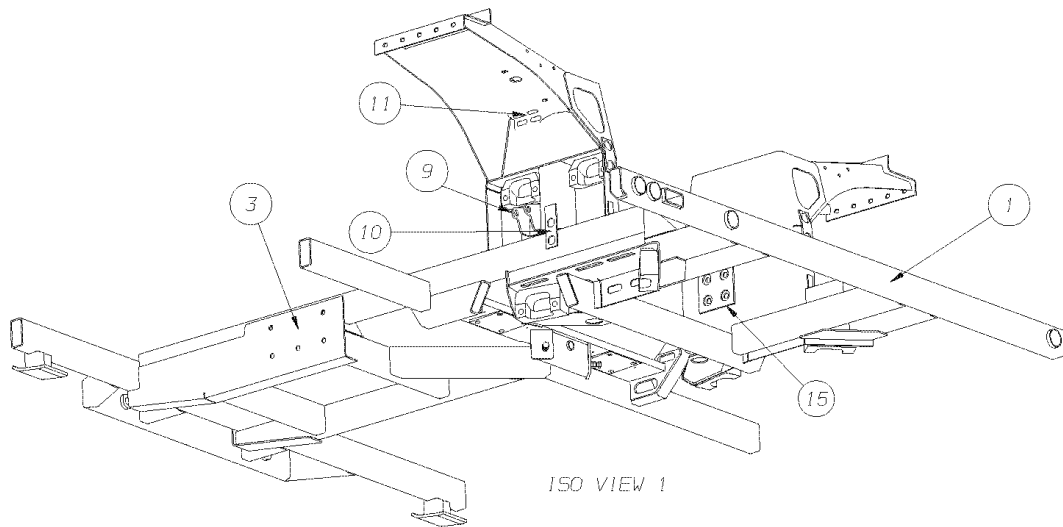

Models: L4RE
FRONT ASSY
BSN: From BSN 1-2-06

Key	PartNumber	Qty	Description	Comment