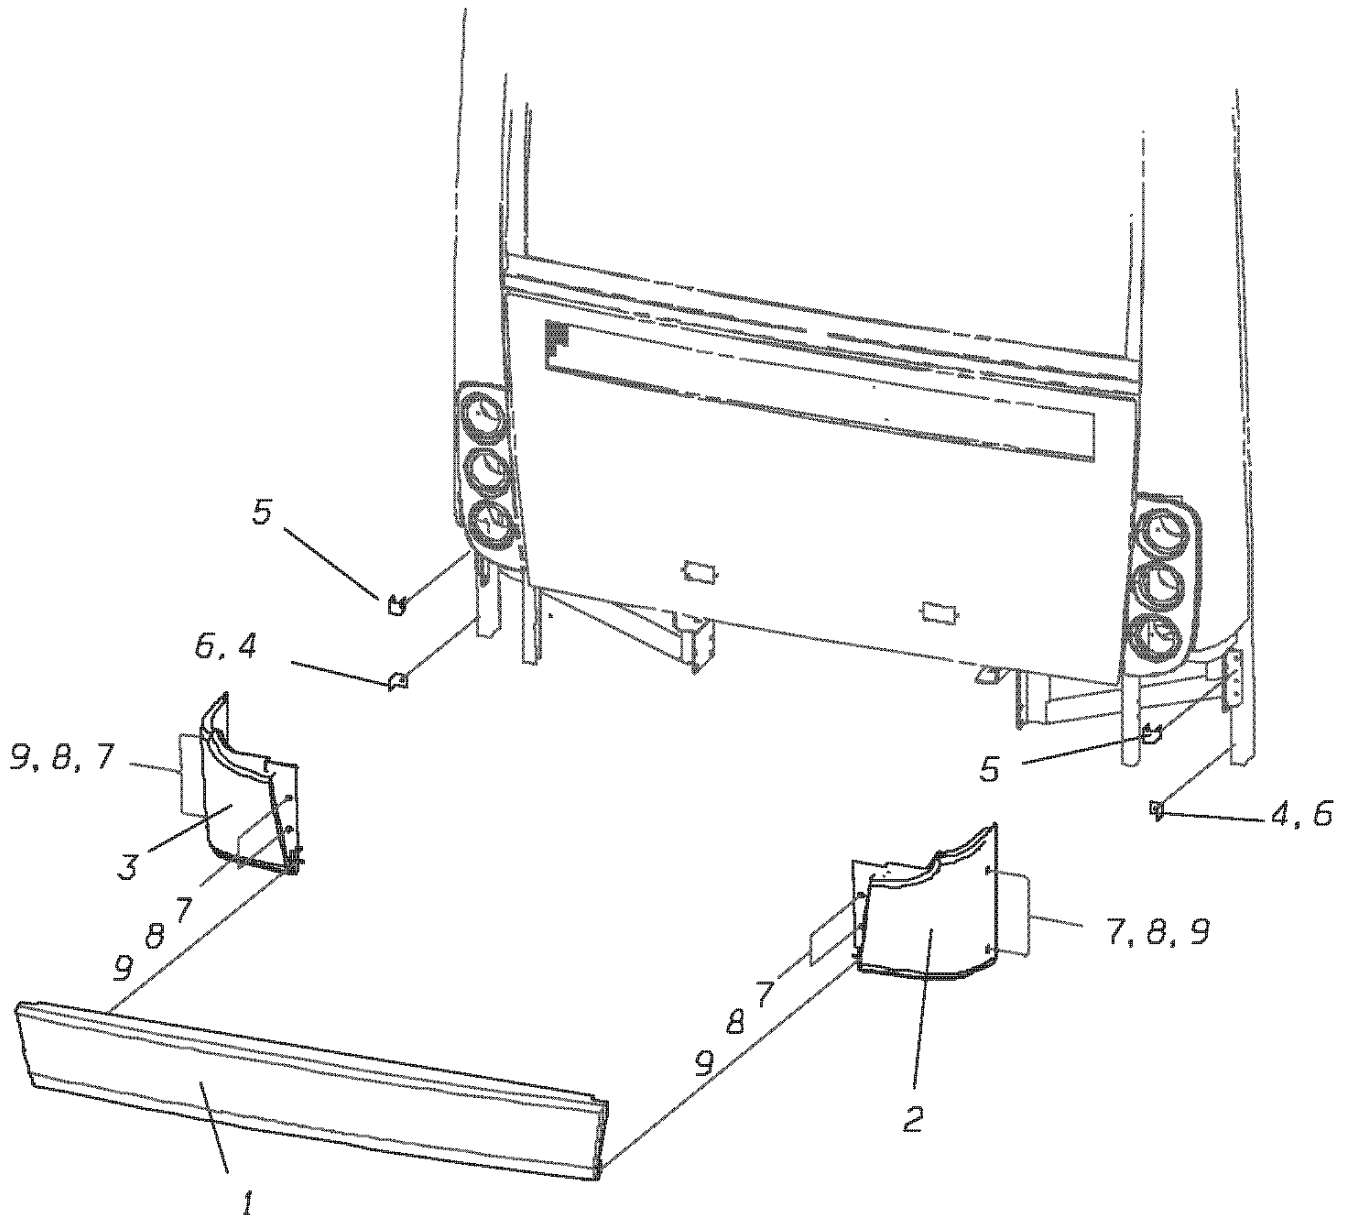

Models: L4RE
BUMPERS
OPTIONS
REAR
With: FEATURE 40086-06

Key	PartNumber	Qty	Description	Comment

DR. 12-16-02	BY MC		47612131	A
APP.	BY	FRT		REV

© BLUE BIRD BODY COMPANY. ALL RIGHTS RESERVED

BLUE BIRD