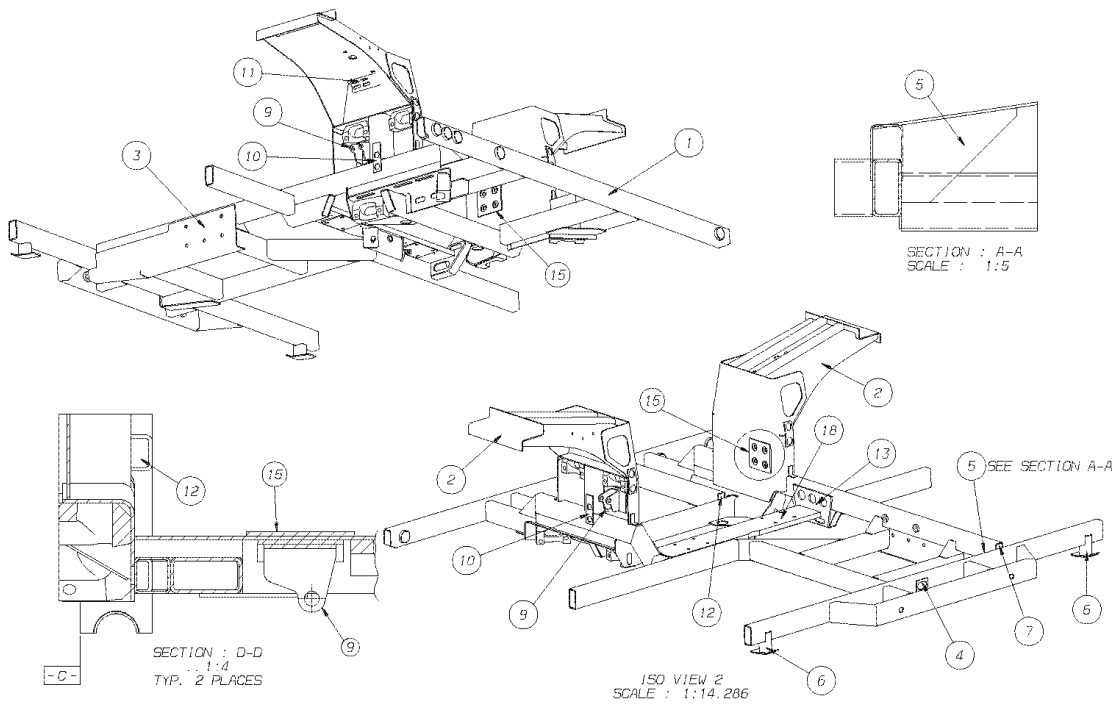

Models: L4RE
FRONT ASSY
BSN: From BSN 11-15-04

Key	PartNumber	Qty	Description	Comment