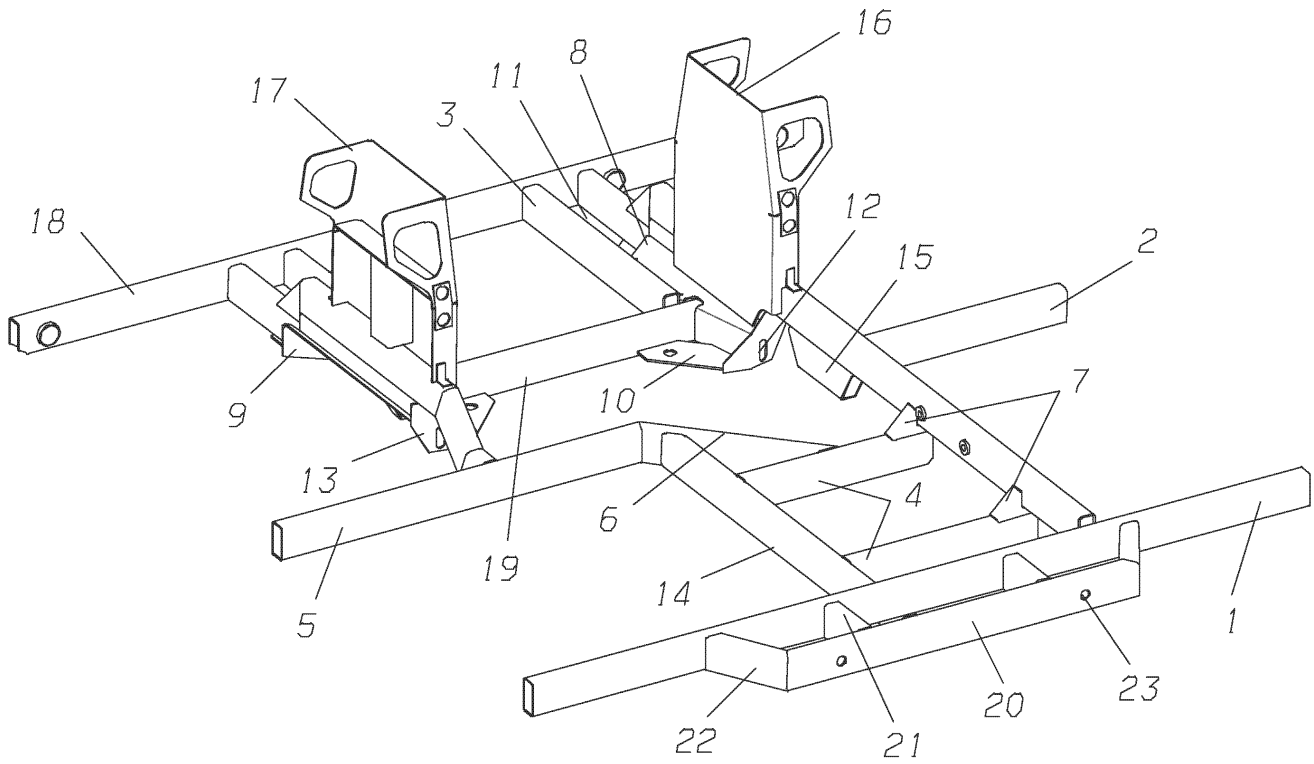

Models: L4RE
FRAME COMPONENTS

Key	PartNumber	Qty	Description	Comment

DR. 04/24/02 BY TFM	4758990	C	
APP: BY FRT	REV	REV	

© BLUE BIRD BODY COMPANY. ALL RIGHTS RESERVED