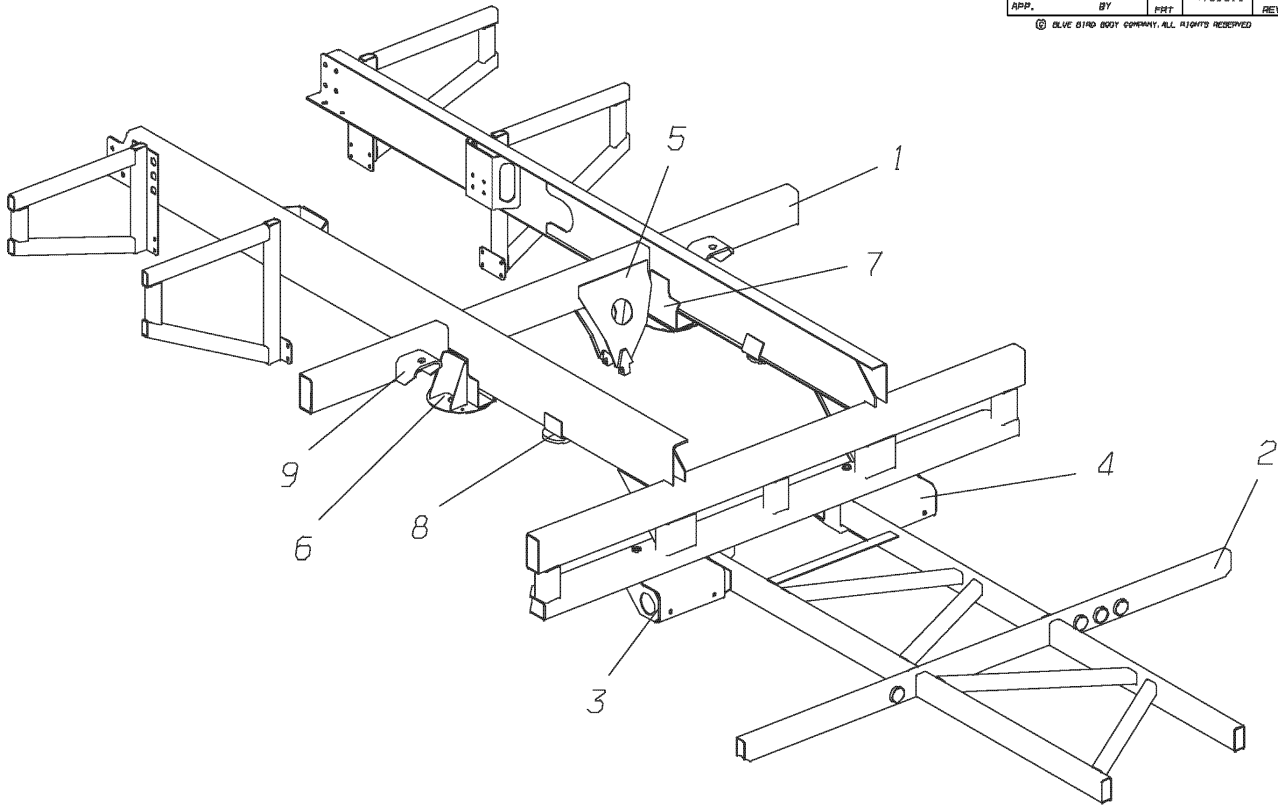

Models: L4RE
CENTER REAR
30 FT

Key	PartNumber	Qty	Description	Comment

DR: 06/24/02 BY TFM	4759313	B	
APP. BY	PREP	REV	

© BLUE BIRD BODY COMPANY. ALL RIGHTS RESERVED