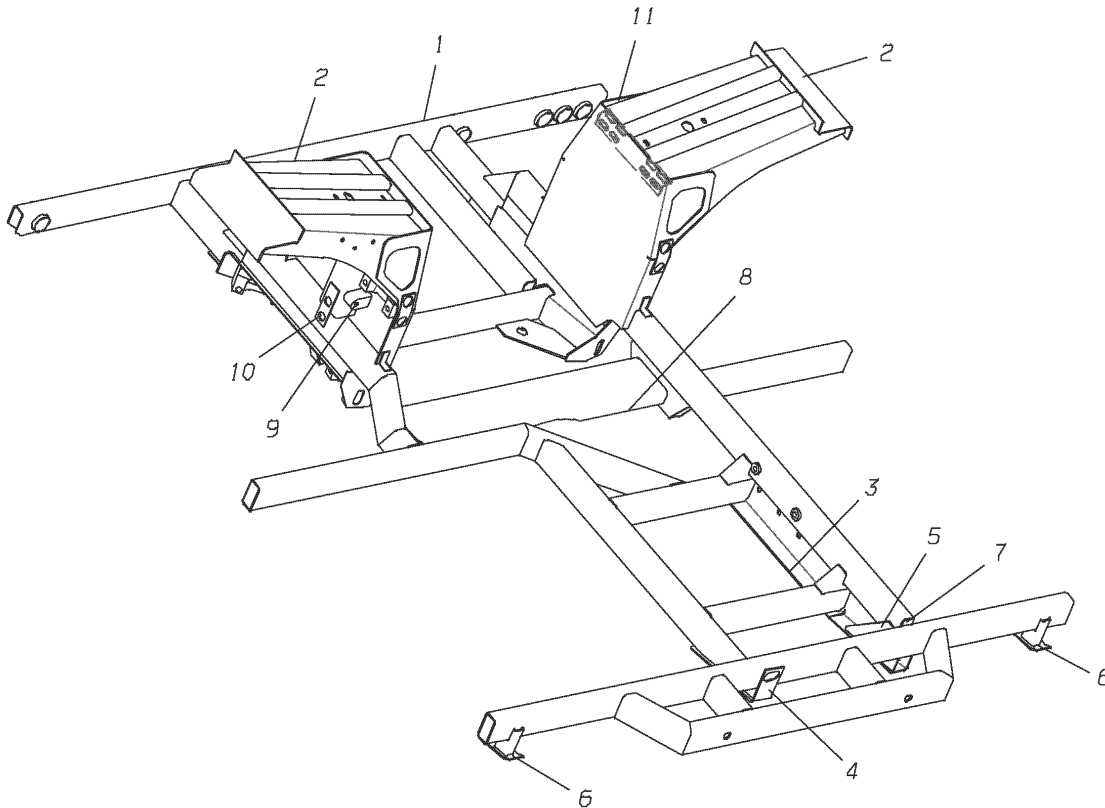

Models: **L4RE
FRONT ASSY
To BSN 2-19-02**

Key	PartNumber	Qty	Description	Comment

DR. 04/24/02 BY TFM				
APP.	BY	PBT	4755652	G
			REV	

© BLUE BIRD BODY COMPANY. ALL RIGHTS RESERVED