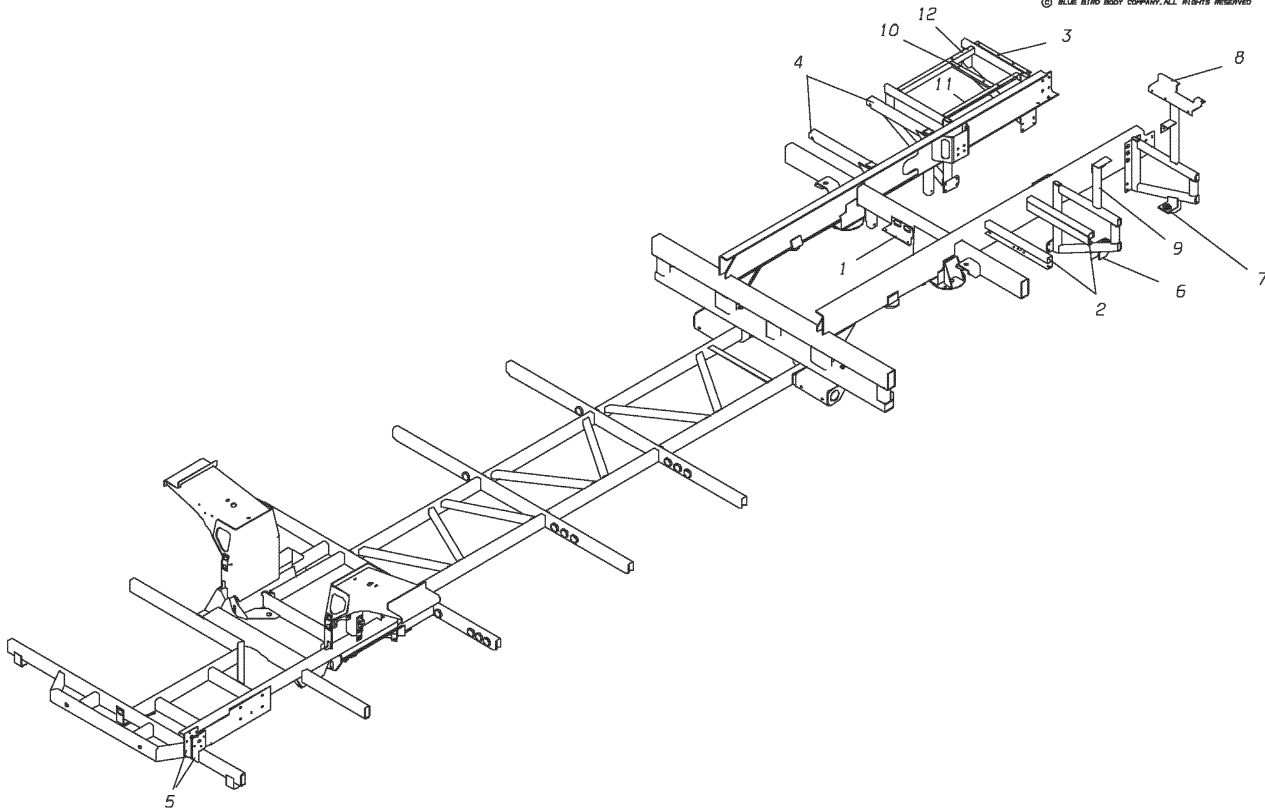

Models: **L4RE**
FRAME COMPONENTS

Key	PartNumber	Qty	Description	Comment

DR. 4-12-02	BY MC		4759335	A
APP.	BY	FRT		REV

© BLUE BIRD BODY COMPANY, N.L. RIGHTS RESERVED