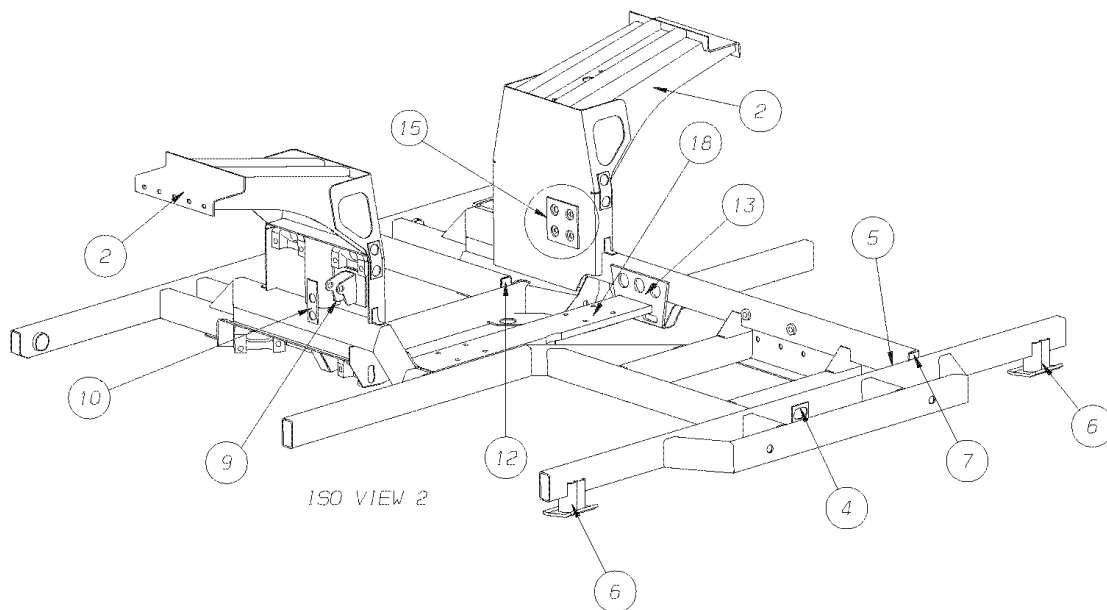

Models: L4RE
FRONT ASSY
BSN: From BSN 1-2-06

Key	PartNumber	Qty	Description	Comment