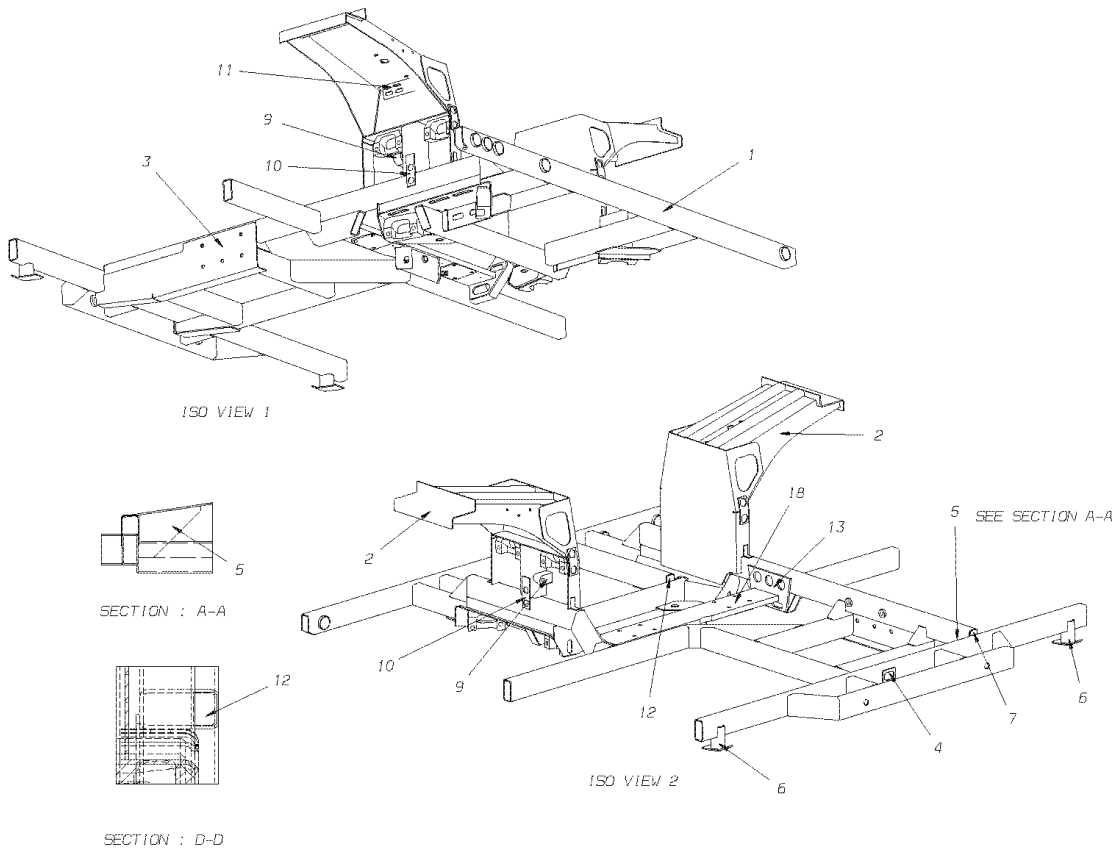

Models: L4RE
FRONT ASSY
BSN: From BSN 2-20-02
To 11-14-04

Key	PartNumber	Qty	Description	Comment