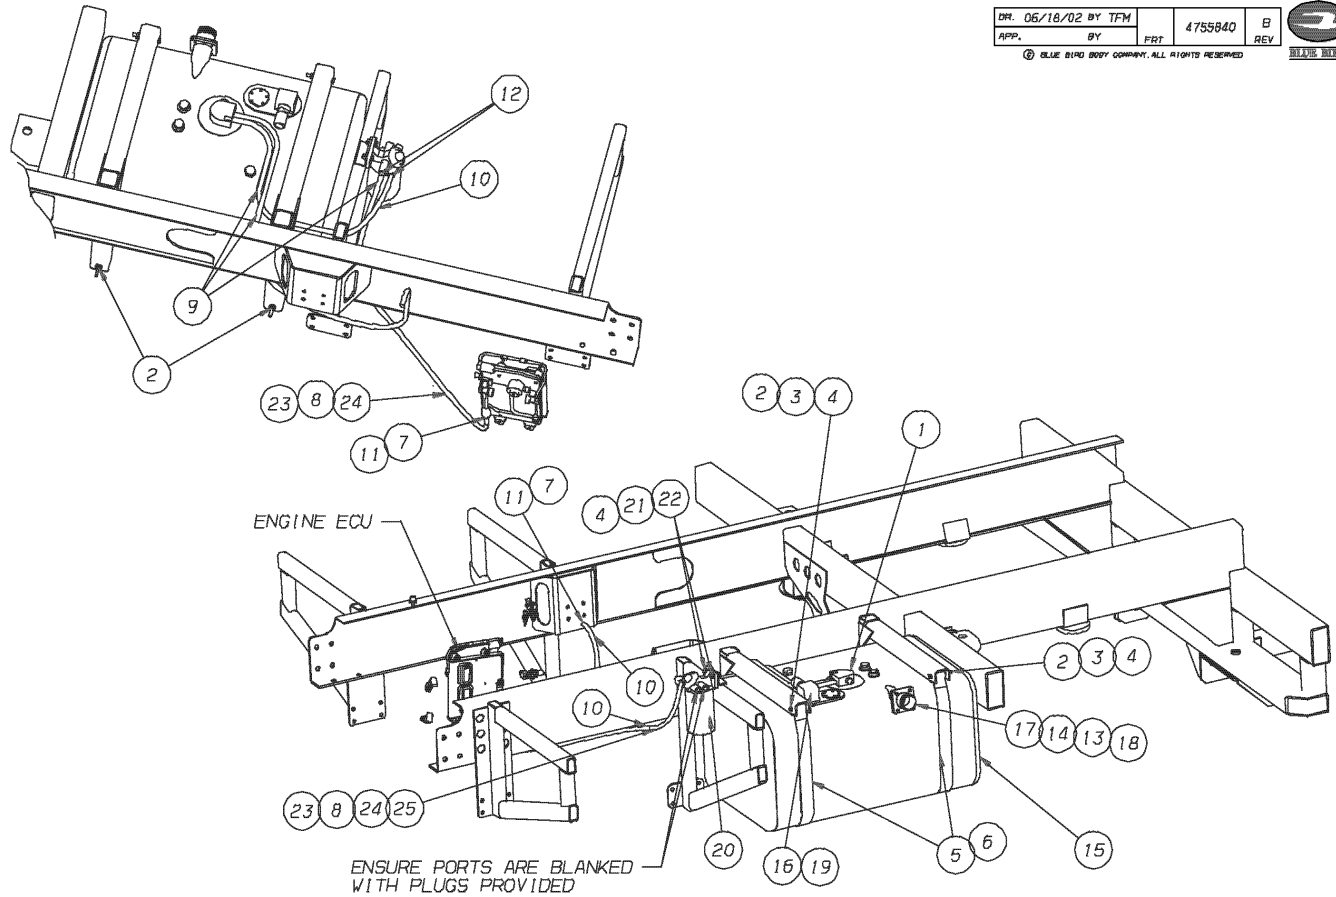

Models: L4RE
With: STANDARD FILL
FEATURE 40241-06

Key	PartNumber	Qty	Description	Comment

DR: 05/18/02 BY TFM	4755940	B	
APP: BY FRT		REV	

© BLUE BIRD BODY COMPANY. ALL RIGHTS RESERVED