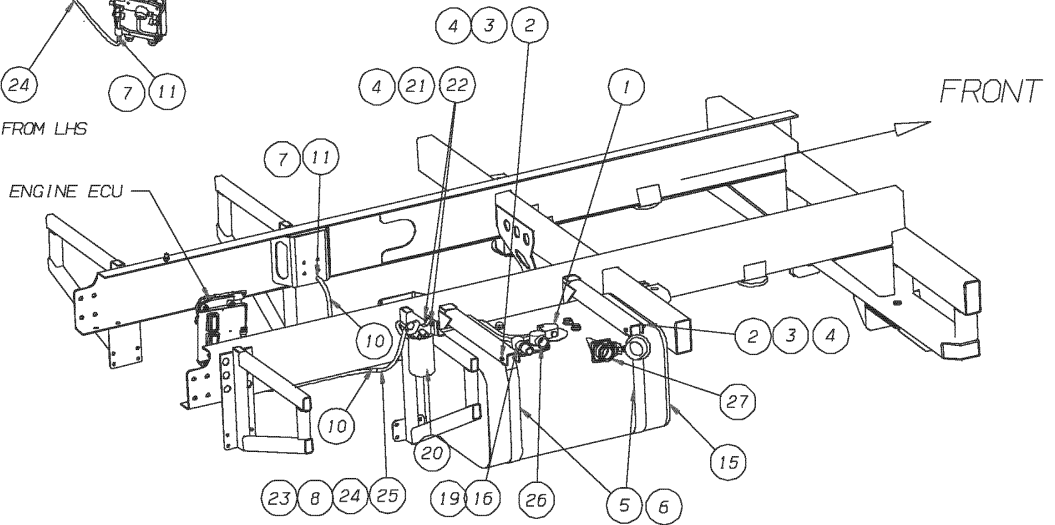

VIEW LOOKING OUTBOARD FROM LHS

VIEW LOOKING INBOARD ON RHS

Models: L4RE
EMCO WHEATON
RAPID FILL
With: FEATURE 40241-15

Key	PartNumber	Qty	Description	Comment
1	4752220		SENDER UNIT FUEL TANK	
2	0543934	4	NUT,HEX HD,3/8-16,ZINC,LG FLG LK,YEL	
3	0803197	2	CAPSCREW, HEX HD, GR8 3/8 -16 X 3 1/2, YEL	
4	1078922	4	WASHER,FLAT,3/8 X 7/8 X 5/64,YEL ZN DICH	
5	2007649	AR	PAD,FUEL TANK STRAP	
6	4755839	2	STRAP FUEL TANK SUPPORT	
7	0044670	2	FITTING,MALE CONN,PARKER 6M12SHF50S,	
8	0002811	2	NUT,HEX HD,5/16-18.FLG,LK,NYL INS,YEL ZN	
9	1109271	AR	LOOM,CORRUGATED,BLACK,NYLON,3/4 ID,SS	
10	1797810	AR	HOSE,.37 ID X .62 OD,W-H H00906	
11	1944099	2	SWIVEL,FEMALE,45FL,3/8H X 3/8T,1000GB-406	
12	4760382	2	FITTING MALE 3/8H X 3/8-18NPT WH10006B	
13	0021432		CAP,FUEL TANK FILLER,BORGWARNER	
14	0971747	4	CAPSCREW,HX HD,M6-1 X 16,CL 10.9,	
15	4755838		TANK FUEL 60 US GALLONS	
16	4760590		TANK,FUEL,WHISTLE,EMCO WHEATON	
17	4755902		PIPE -, FILLER NECK	
18	4758738		GASKET	
19	4755847	9	VALVE LEVEL CONTROL (HIGH TOP)	HIGH TOP
20	0030160		FILTER,FUEL/WATER SEP,RACOR 490R-BB-01	
	1967009		ELEMENT,FUEL/WATER SEPARATOR,R90P,30M	
21	0803213	2	CAPSCREW,HEX HD,3/8-16X1 1/4,GR8,YEL	
22	2171809	2	NUT,HEX HD,3/8-16,ZINC,SM FLG LK,YEL	