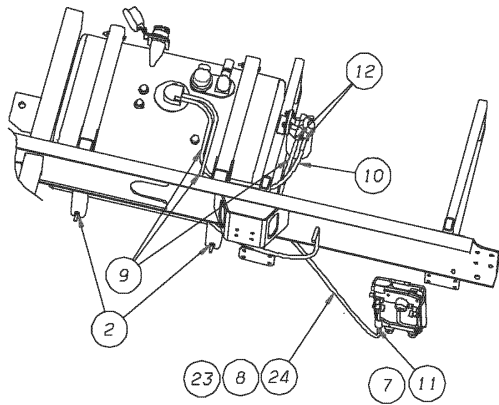

Models: AAFE, AARE, A3FE, A3RE, BBCV, B4RE, C1FE, C3FE, C4RE, CSFE, CSRE, H4RE, L4RE, Q4RE, QBRE, T2RE, TCFE, TCRE, TSFE, WLWB, W4RE
CHART, FUEL SENDERS

Key	PartNumber	Qty	Description	Comment
	0087876		TANK ASSY,FUEL,96,MM,RIGHT FILL,10%, HDRE	
	0093338		SENDER,FUEL TANK,FOR 21.5 IN DEEP TANK	
	0068146		TANK ASSY,FUEL,60GAL,SIDEMNT,RF	
	0068147		TANK ASSY,FUEL,100GAL,MM,LEFT FILL	
	0068148		TANK ASSY,FUEL,60GAL,MM,LEFT FILL	
	0067239		TANK ASSY,FUEL,60 GAL,MM,RH FILL	
	0081017		SENDER,FUEL TANK,FOR 14 IN DEEP TANK"	

VIEW LOOKING OUTBOARD FROM LHS

VIEW LOOKING INBOARD ON RHS

Models: L4RE
EMCO WHEATON
RAPID FILL
With: FEATURE 40241-15

Key	PartNumber	Qty	Description	Comment
1	4752220		SENDER UNIT FUEL TANK	
2	0543934	4	NUT,HEX HD,3/8-16,ZINC,LG FLG LK,YEL	
3	0803197	2	CAPSCREW, HEX HD, GR8 3/8 -16 X 3 1/2, YEL	
4	1078922	4	WASHER,FLAT,3/8 X 7/8 X 5/64,YEL ZN DICH	
5	2007649	AR	PAD,FUEL TANK STRAP	
6	4755839	2	STRAP FUEL TANK SUPPORT	
7	0044670	2	FITTING,MALE CONN,PARKER 6M12SHF50S,	
8	0002811	2	NUT,HEX HD,5/16-18.FLG,LK,NYL INS,YEL ZN	
9	1109271	AR	LOOM,CORRUGATED,BLACK,NYLON,3/4 ID,SS	
10	1797810	AR	HOSE,.37 ID X .62 OD,W-H H00906	
11	1944099	2	SWIVEL,FEMALE,45FL,3/8H X 3/8T,1000GB-406	
12	4760382	2	FITTING MALE 3/8H X 3/8-18NPT WH10006B	
13	0021432		CAP,FUEL TANK FILLER,BORGWARNER	
14	0971747	4	CAPSCREW,HX HD,M6-1 X 16,CL 10.9,	
15	4755838		TANK FUEL 60 US GALLONS	
16	4760590		TANK,FUEL,WHISTLE,EMCO WHEATON	
17	4755902		PIPE -, FILLER NECK	
18	4758738		GASKET	
19	4755847	9	VALVE LEVEL CONTROL (HIGH TOP)	HIGH TOP
20	0030160		FILTER,FUEL/WATER SEP,RACOR 490R-BB-01	
	1967009		ELEMENT,FUEL/WATER SEPARATOR,R90P,30M	
21	0803213	2	CAPSCREW,HEX HD,3/8-16X1 1/4,GR8,YEL	
22	2171809	2	NUT,HEX HD,3/8-16,ZINC,SM FLG LK,YEL	