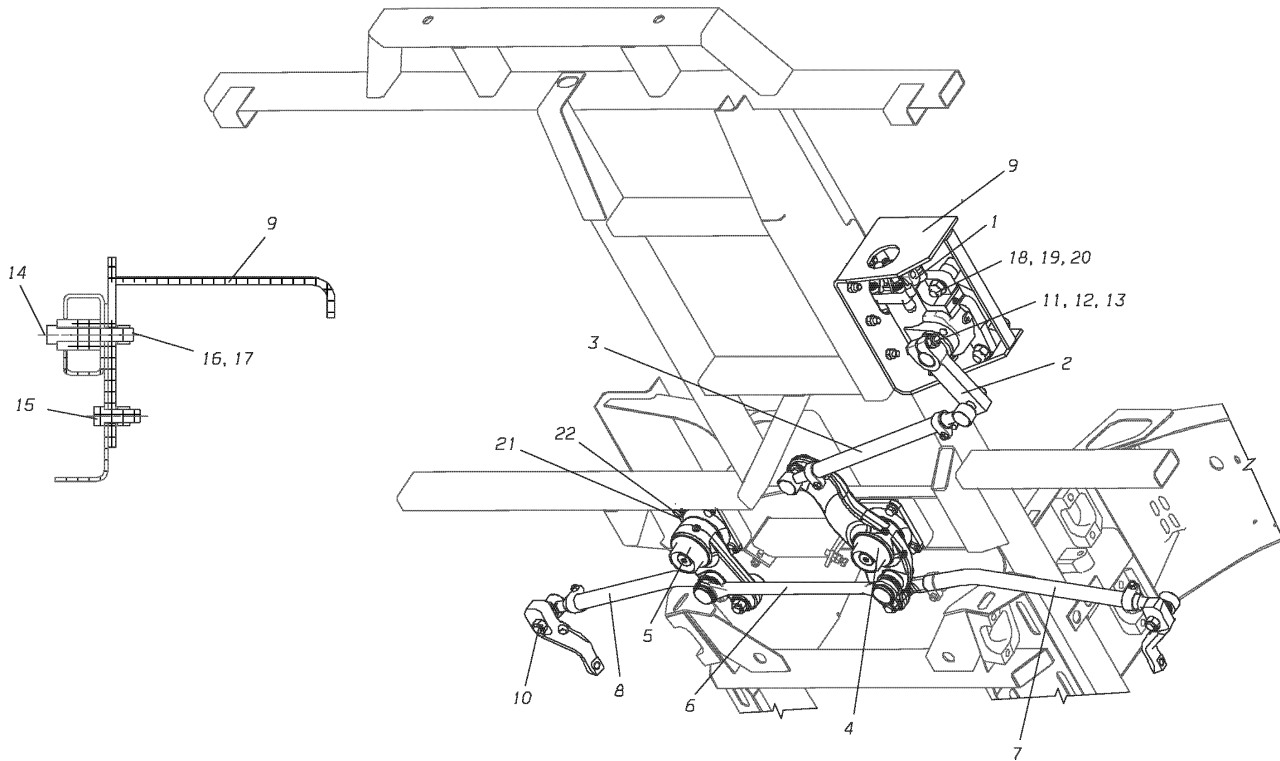

**Models: L4RE
LINKAGE**

Key	PartNumber	Qty	Description	Comment

DR. 04/22/02 BY TFM	47554B3	C	
APP. BY FRT	REV	REV	

© BLUE BIRD BODY COMPANY. ALL RIGHTS RESERVED