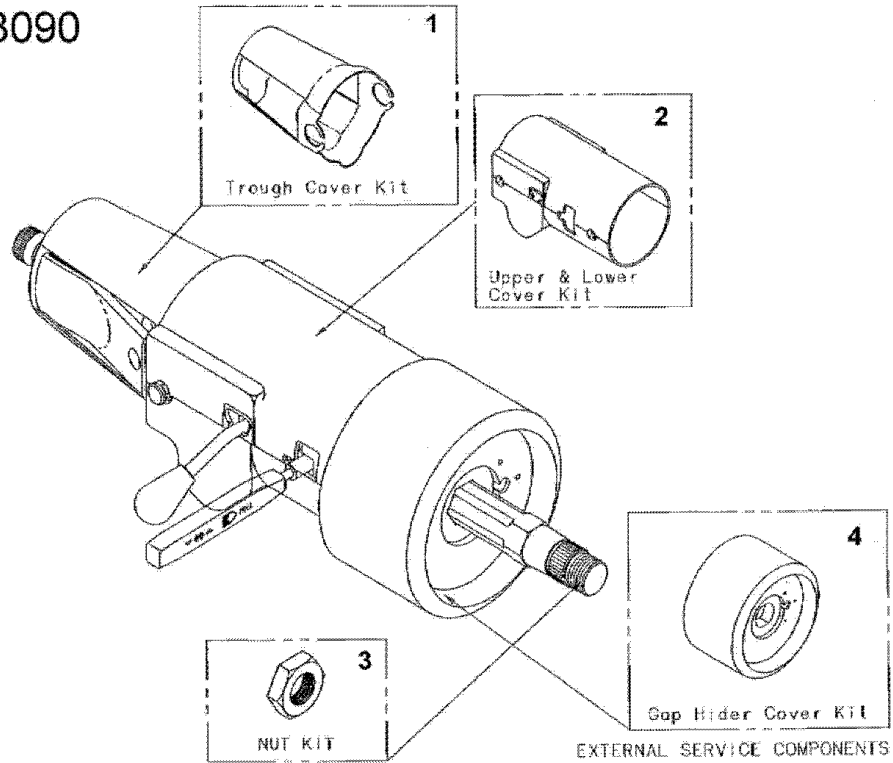

Models: B4RE, H4RE, L4RE, M4RE, Q4RE, W4RE
COLUMN
EXTERNAL COMPONENTS

Key	PartNumber	Qty	Description	Comment

0053090