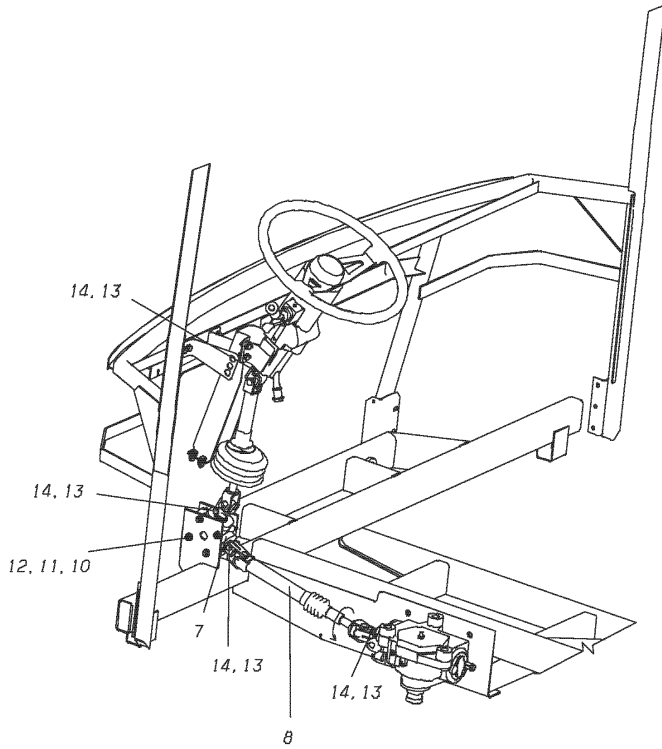

**Chassis**

**120 Steering**

COLUMN

\_\_\_\_\_ 1  
DIRECTIONAL SWITCH

\_\_\_\_\_ 2  
EXTERNAL COMPONENTS

\_\_\_\_\_ 3  
INTERNAL COMPONENTS

\_\_\_\_\_ 4  
GEAR  
TAS 65

\_\_\_\_\_ 5  
LINKAGE

\_\_\_\_\_ 6

**Models:** L4RE  
COLUMN

Key	PartNumber	Qty	Description	Comment
-----	------------	-----	-------------	---------

DR. 04/22/02	BY TFM	4756867	A	
APP.	BY	FBI	REV	

© BLUE BIRD BODY COMPANY. ALL RIGHTS RESERVED

**Models:** L4RE  
GEAR  
TAS 65

Key	PartNumber	Qty	Description	Comment
23	4292686		POPPET,1447622	OLD DESIGN
24	4292694		SPRING POPPET 1447622	
26	4292710		TUBE,PUSH 1447622	
27			BALLS	
28			BALL RETURN GUIDE HALVES	
29			SEAT, CAP	
30		31	BALL RETURN GUIDE CAP	
31			TORX SCREWS	2- CAP/STRAP
32			BALL RETURN GUIDE STRAP	
34			HOUSING	
35			GREASE FITTING	
37			ROLLER BEARING	
41	4292793		SEAL,OUTPUT 1447622	2-OUTPUT
42			SECTOR SHAFT	
43	2595023		SCREW,ADJUSTING	SECTOR SHAFT
44	2596633		RETAINER	ADJUSTING SCREW
45			GASKET	SIDE COVER
46		47	SIDE COVER ASSEMBLY	
47	4292835		NUT,JAM 1447622	
48			SPECIAL BOLTS	SIDE COVER
49			VENT PLUG	SIDE COVER
50	4292801		SCREW,BLEED MANUAL 1447622	INCLUDED IN STEERING GEAR 4758587
51			PLUG AUTO BLEED	INCLUDED IN STEERING GEAR 4758587