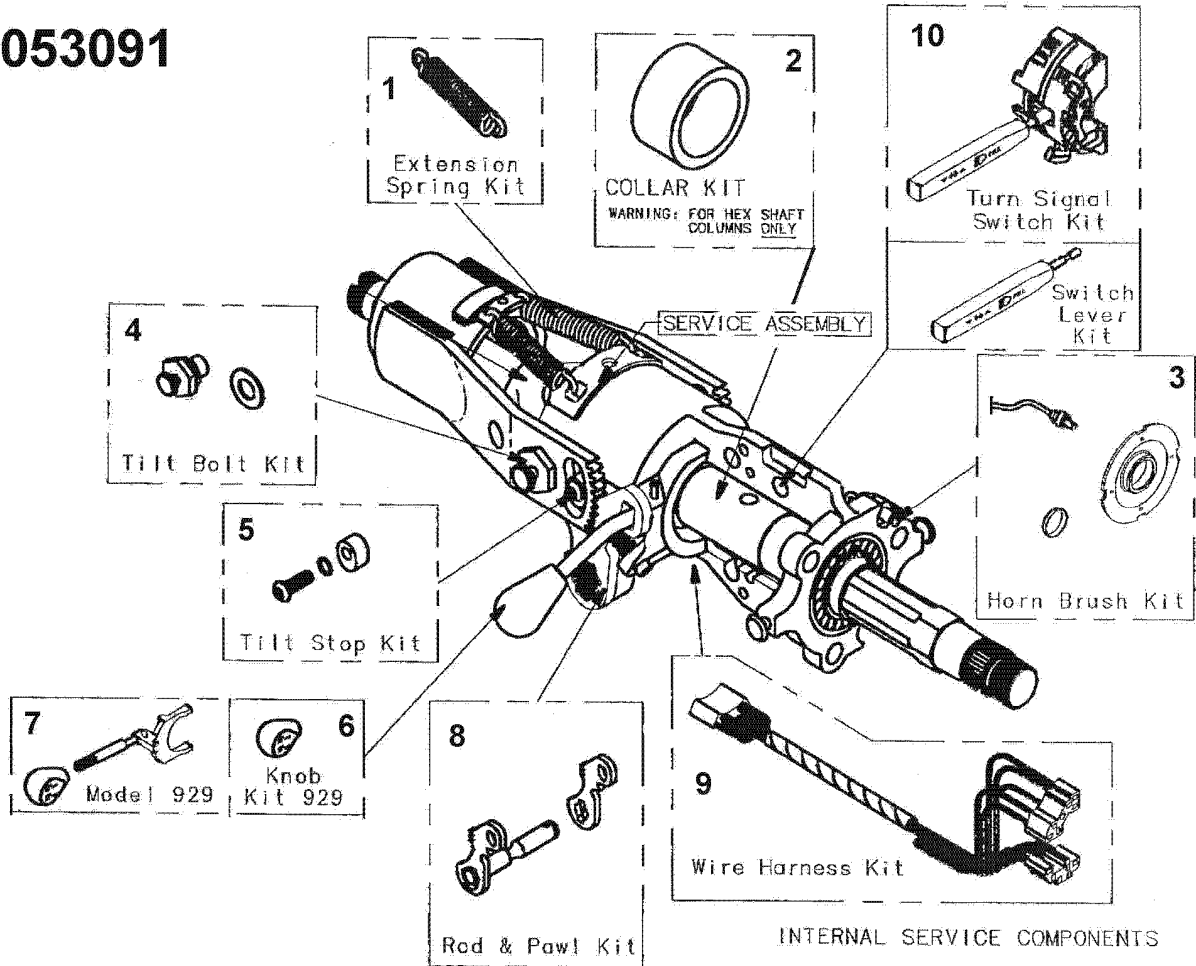

Models: B4RE, H4RE, L4RE, M4RE, Q4RE, W4RE
COLUMN
INTERNAL COMPONENTS

Key	PartNumber	Qty	Description	Comment

0053091