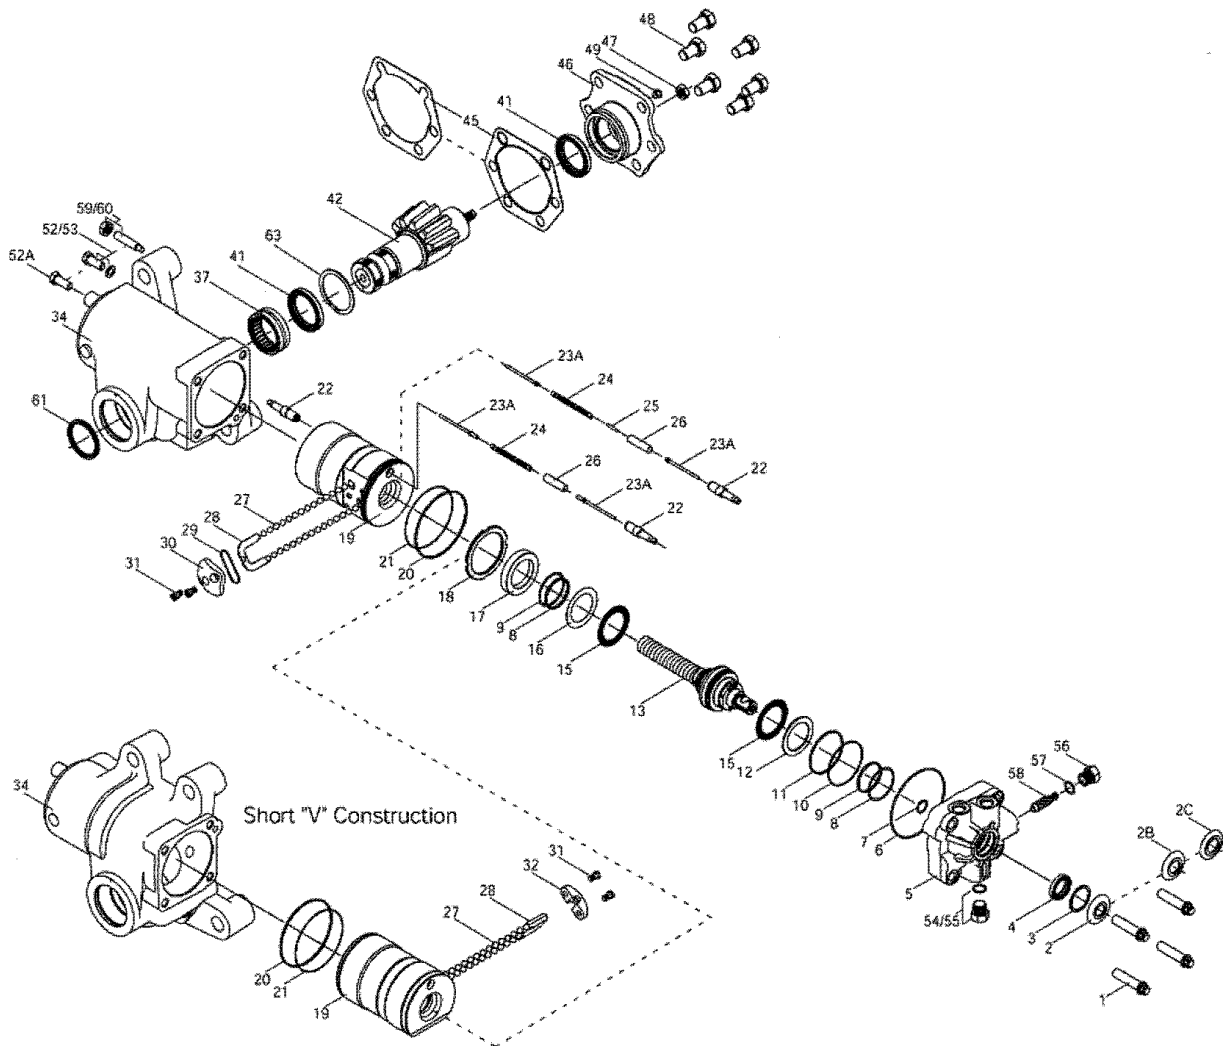

Models: L4RE
GEAR
TAS 65

Key	PartNumber	Qty	Description	Comment