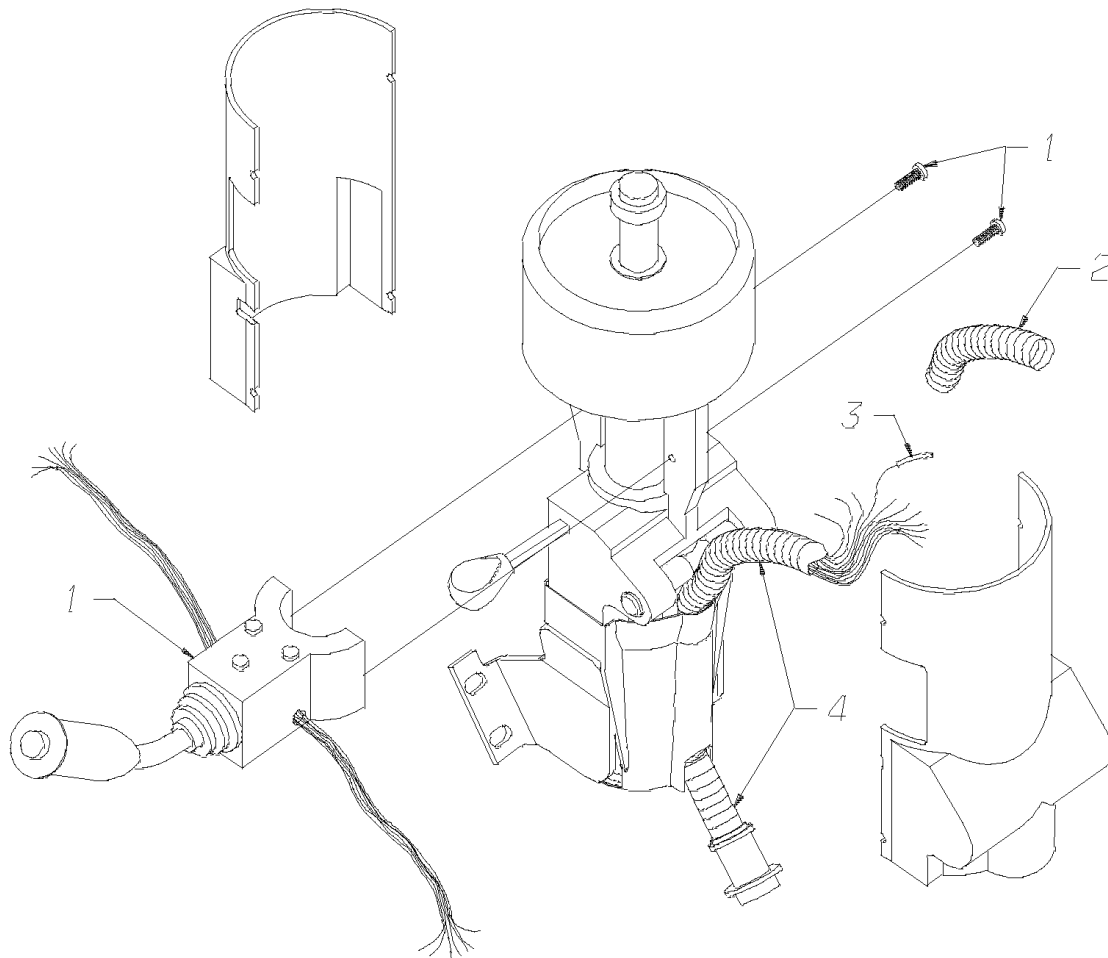

Models: L4RE  
COLUMN  
DIRECTIONAL SWITCH

Key	PartNumber	Qty	Description	Comment
-----	------------	-----	-------------	---------

**Models:** L4RE  
COLUMN  
DIRECTIONAL SWITCH

Key	PartNumber	Qty	Description	Comment
1	1399195		SWITCH,DIRECTIONAL,SELF CANCEL,E-003-009	
2	2272870	AR	LOOM,CORRUGATED,BLACK,NYLON,1/2ID,SS	
3	0009737	AR	TUBING,HEAT SHRINK,SEALING,1/8,BK	
4	0049569		HARNESS,WRG,STEERING COLUMN,MULTIPLEX,	