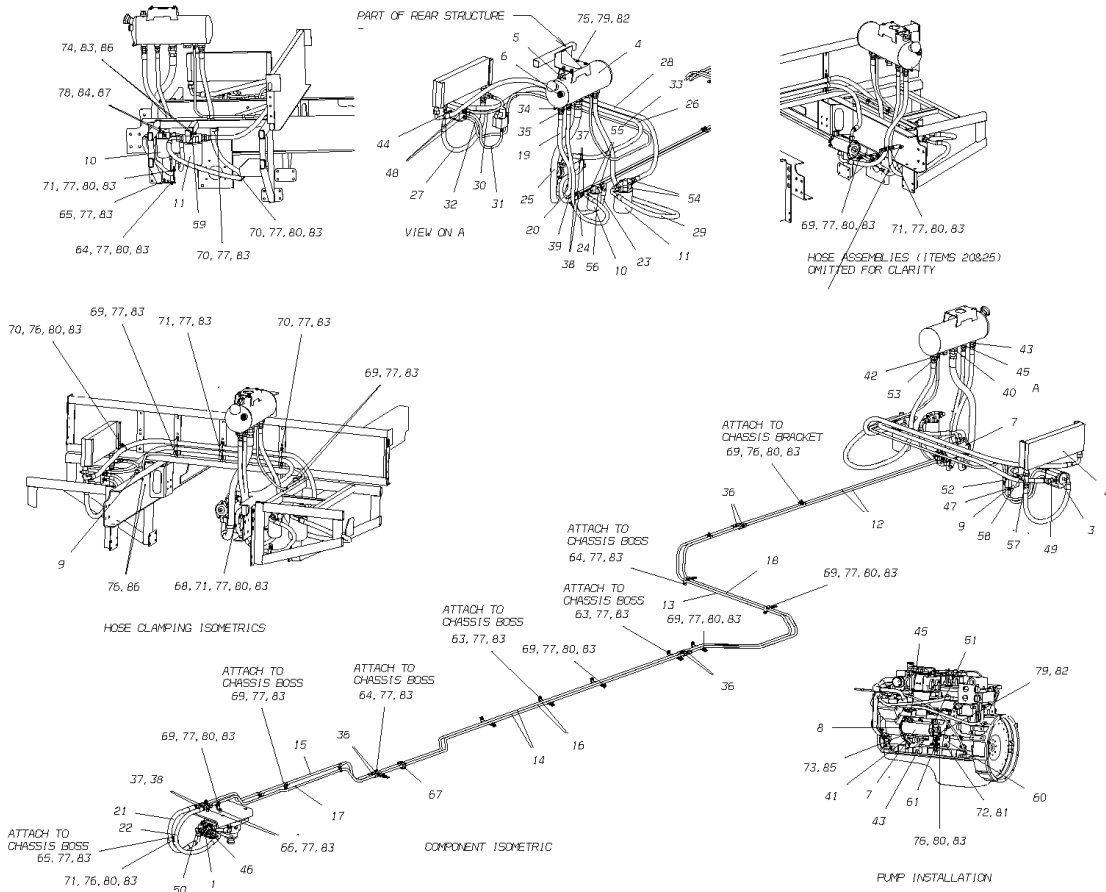

**Models: L4RE
CUMMINS BG CNG**

Key	PartNumber	Qty	Description	Comment