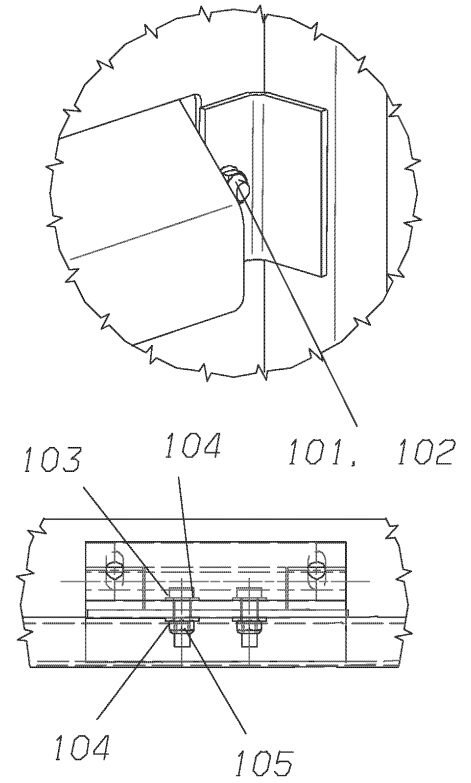

Models: L4RE
REAR
REAR UPPER ACCESS DOOR ASSY WITH DECELERATION LIGHTS
With: FEATURE 30742-01

Key	PartNumber	Qty	Description	Comment

DR. 04/30/02 BY TFM			4759696	A
APP.	BY	FRT		REV

© BLUE BIRD BODY COMPANY. ALL RIGHTS RESERVED