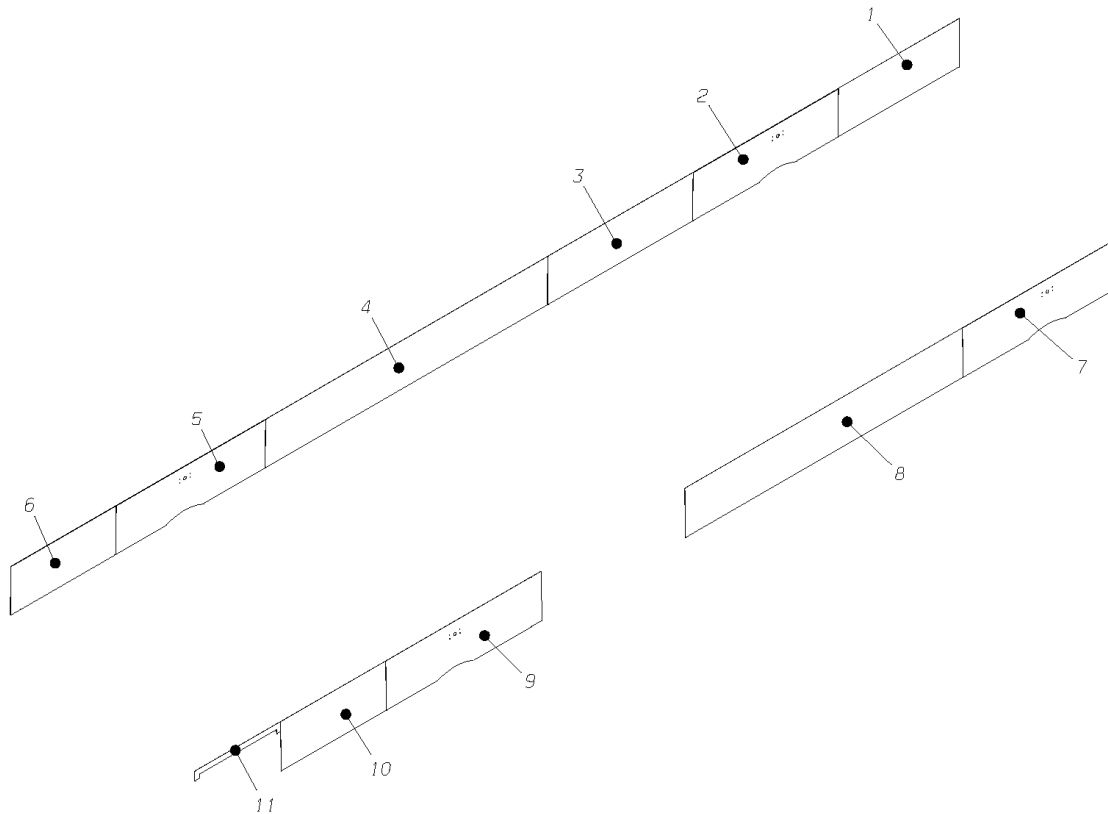

Models: L4RE
**CENTER
WAIST PANELS
35 FT. UNIT WITH 2 DOORS**
With: FEATURE 31061-05 WITH FEATURE 30977
BSN: From BSN 40154010

Key	PartNumber	Qty	Description	Comment