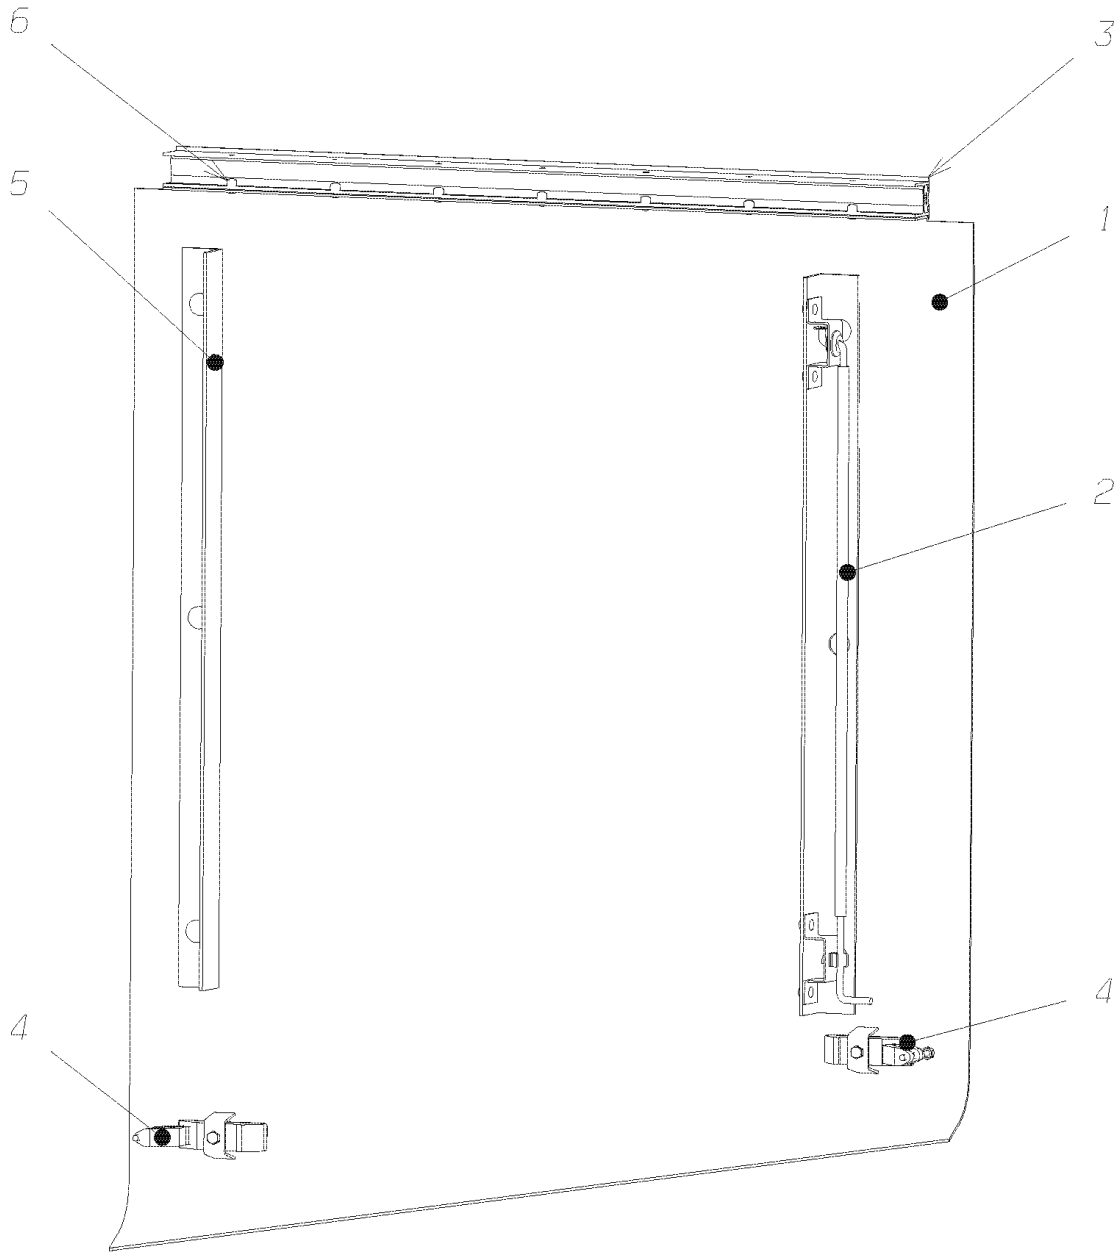

Models: L4RE
CENTER
ELECTRICS ACCESS DOOR ASSY

Key	PartNumber	Qty	Description	Comment