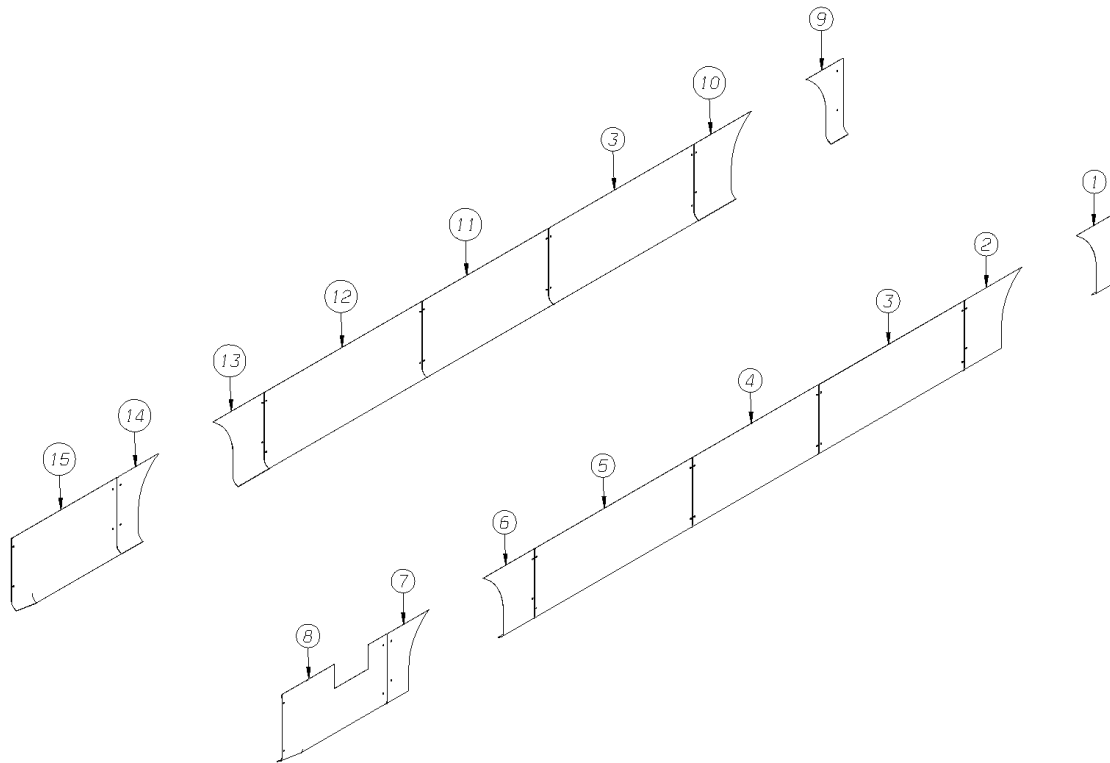

Models: L4RE
CENTER
SKIRT PANELS
35 FT. UNIT WITH FRONT DOOR ONLY
With: FEATURE 40241-06, -12 WITH FEATURE 30977-08

Key	PartNumber	Qty	Description	Comment