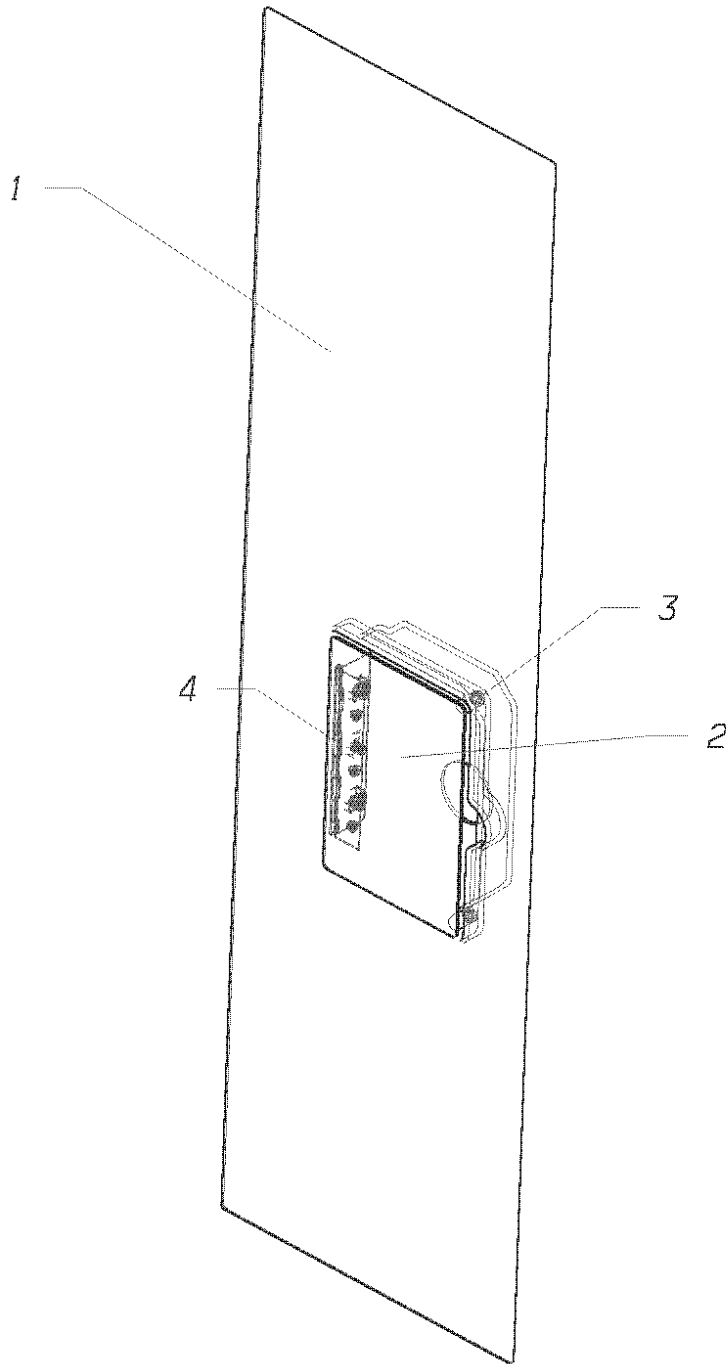

Models: L4RE
CENTER
WATER FILLER DOOR ASSY

Key	PartNumber	Qty	Description	Comment

DR. 04/08/05 BY TB	4760020	B
APP. BY	FRT	REV

© BLUE BIRD BODY COMPANY. ALL RIGHTS RESERVED

BLUE BIRD

ISOMETRIC