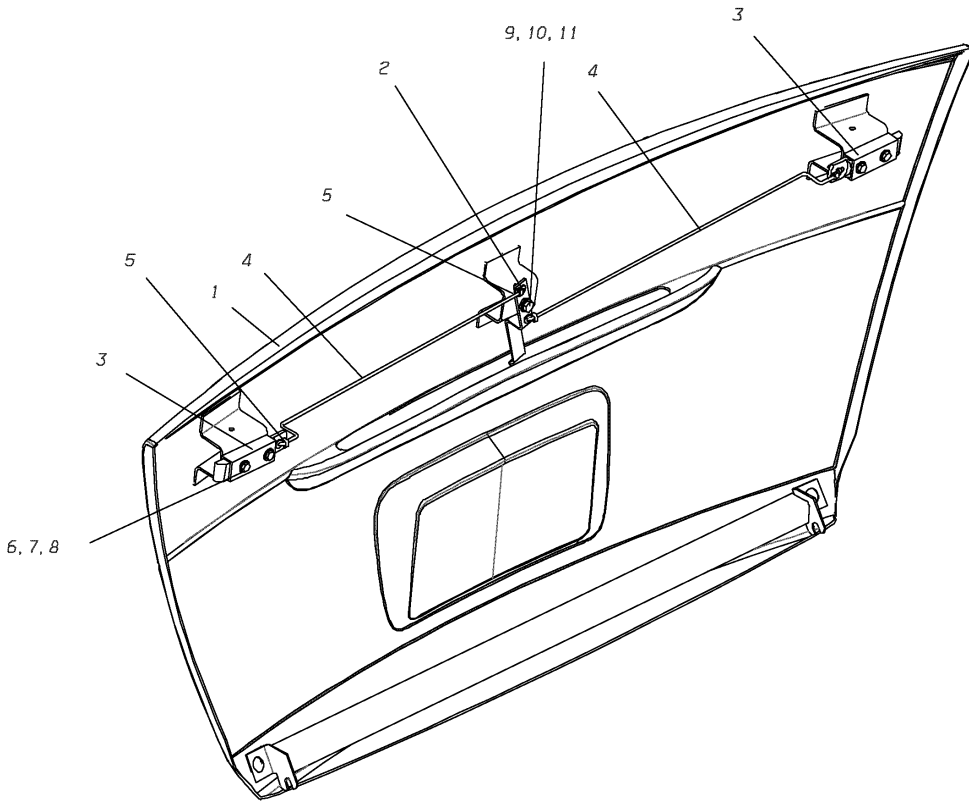

**Models: L4RE
FRONT
FRONT CENTER PANEL ASSY.**

Key	PartNumber	Qty	Description	Comment
-----	------------	-----	-------------	---------

DR. 4-29-02	BY MKC	4759750	
APP.	BY FRT	REV	

© BLUE BIRD BODY COMPANY. ALL RIGHTS RESERVED