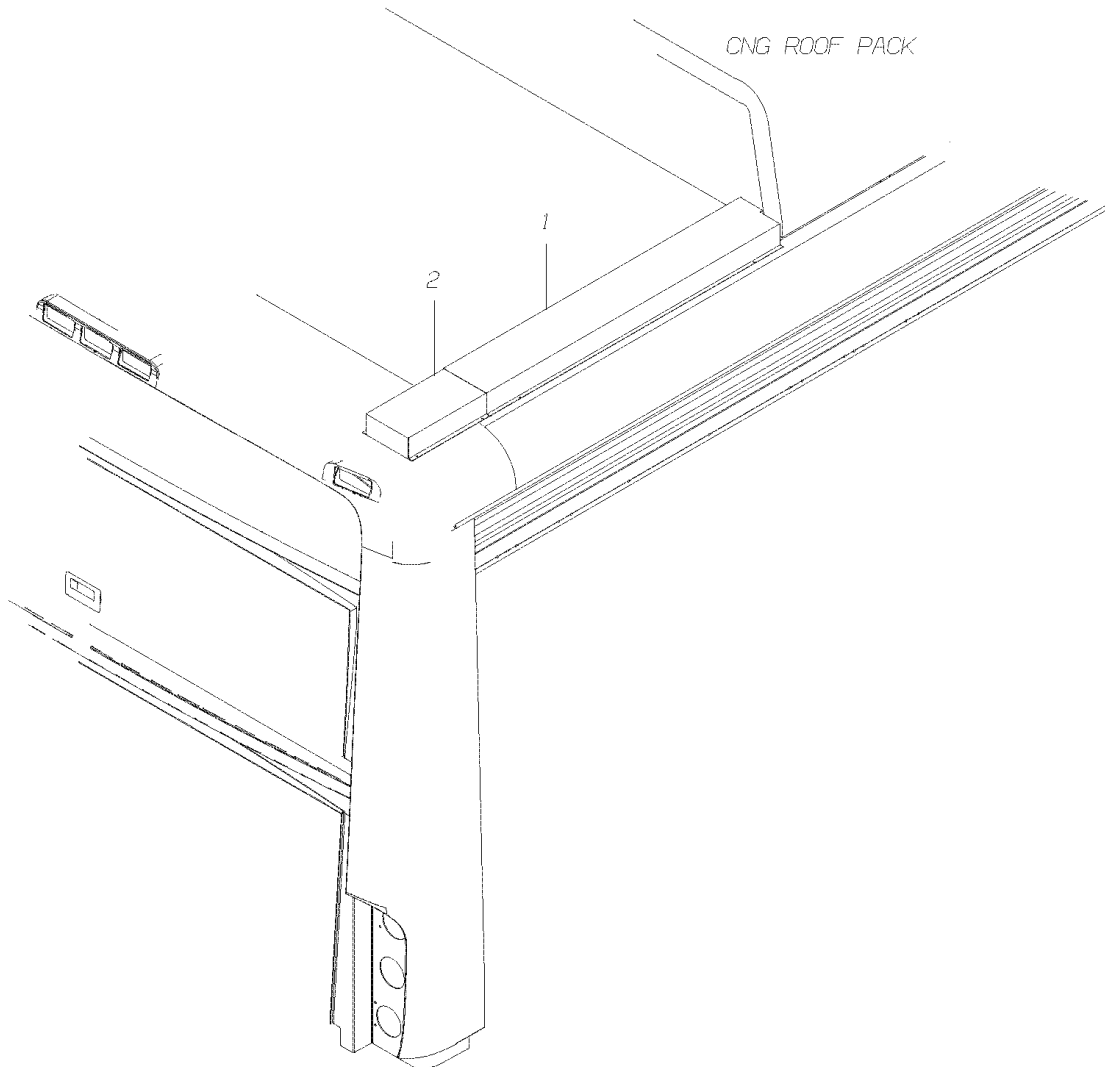

Models: L4RE
REAR
ROOF CNG PIPE COVERS

Key	PartNumber	Qty	Description	Comment