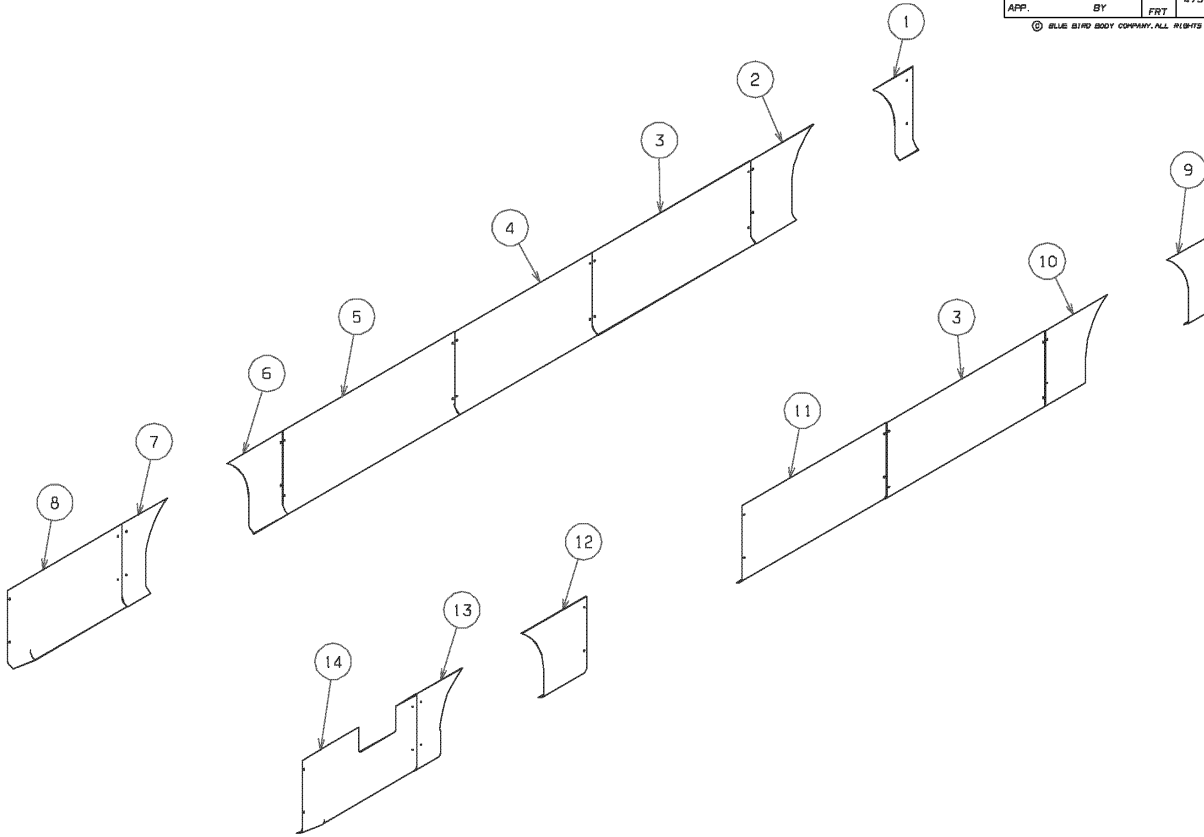

Models: L4RE
CENTER
SKIRT PANELS
35 FT. UNIT WITH 2 DOORS
With: FEATURE 31061-04

Key	PartNumber	Qty	Description	Comment

DR. 12-19-02 BY MC				
APP.	BY	FRT	4759818	A
			REV	

© BLUE BIRD BODY COMPANY. ALL RIGHTS RESERVED