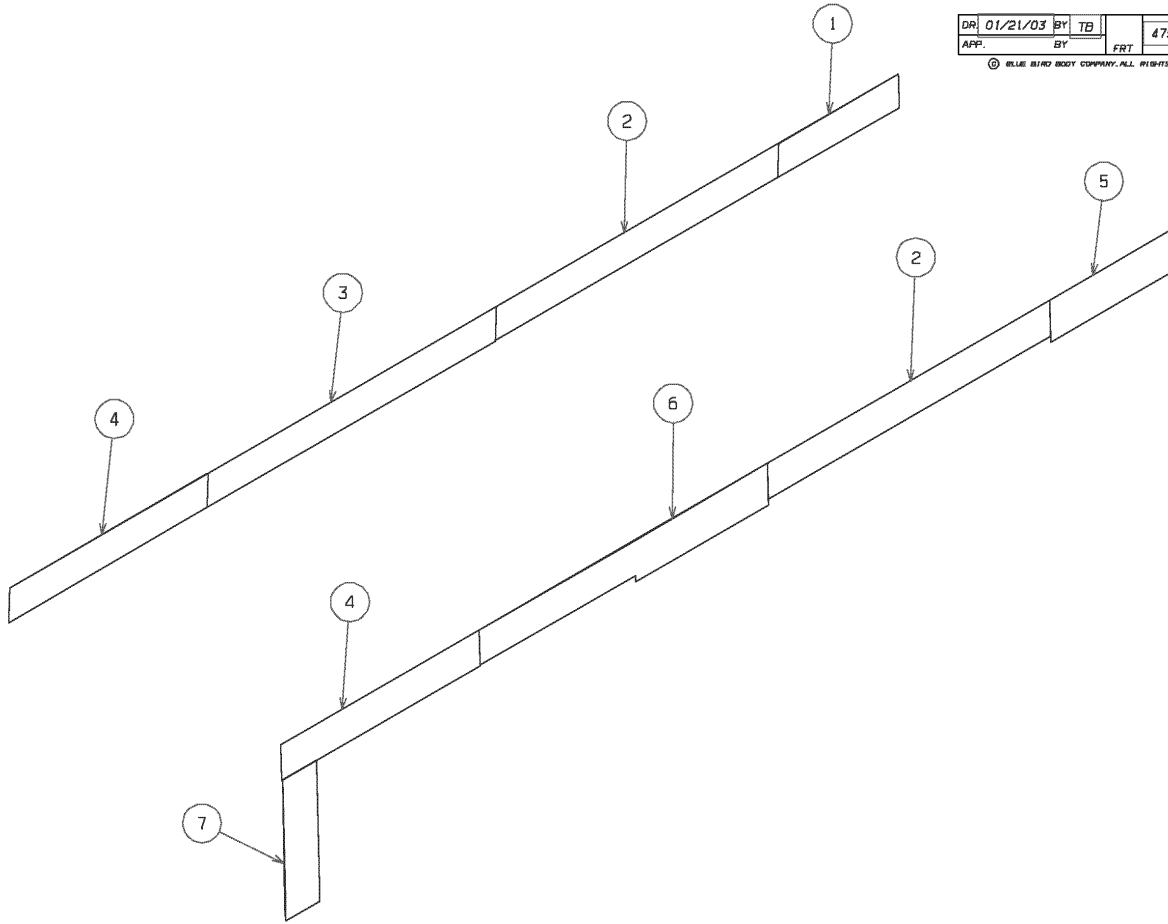

Models: L4RE
CENTER
UPPER PANELS
30 FT. UNIT WITH 2 DOORS

Key	PartNumber	Qty	Description	Comment

DR	01/21/03	BY	TB	4759441	C	
APP.		BY	FRT		NEV	

© BLUE BIRD BODY COMPANY. ALL RIGHTS RESERVED