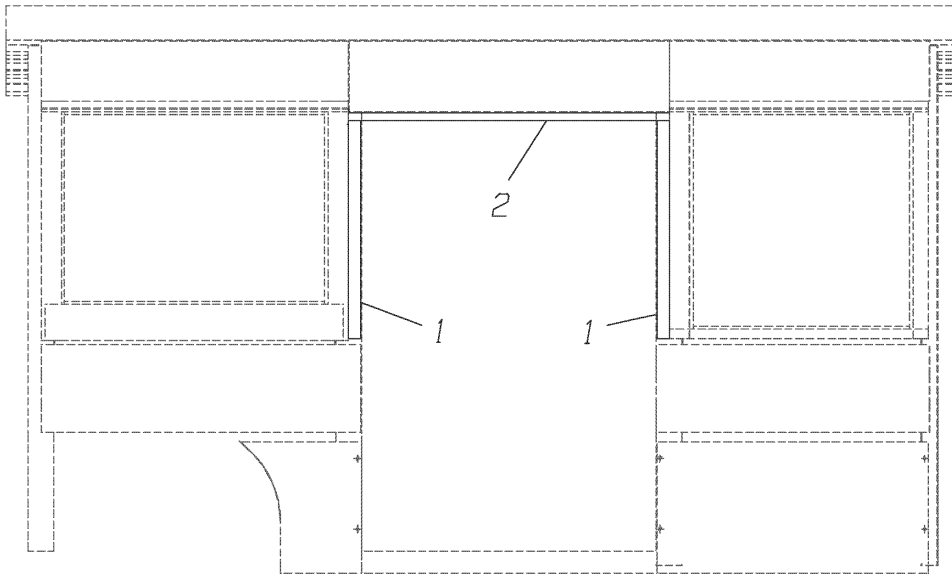

Models: L4RE
With: CENTER
PANELS, CENTER DOOR SIDE
FEATURE 31061-04, -05

Key	PartNumber	Qty	Description	Comment

DR. 02/05/03	BY TBT	4761081	A	
APP.	BY	ERT	REV	

© BLUE BIRD BODY COMPANY, ALL RIGHTS RESERVED

DETAIL : D
SCALE : 1:2.8571