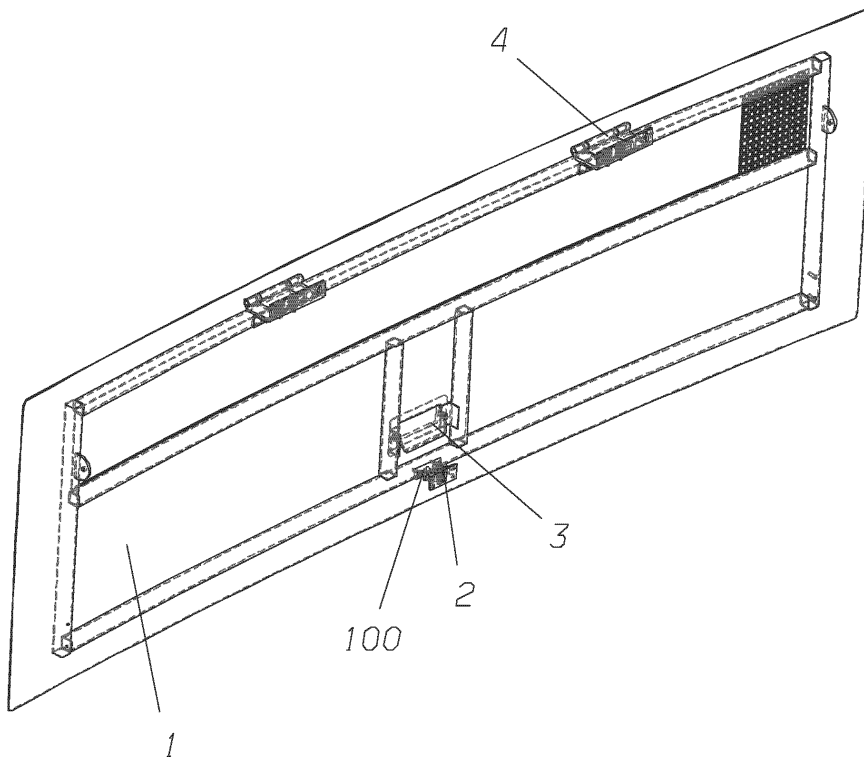

Models: L4RE
REAR
REAR UPPER ACCESS DOOR ASSY
With: STD

Key	PartNumber	Qty	Description	Comment

DR. 04/30/02	BY TFM	4759046	A	
APP.	BY FRT		REV	

© BLUE BIRD BODY COMPANY. ALL RIGHTS RESERVED

101, 102