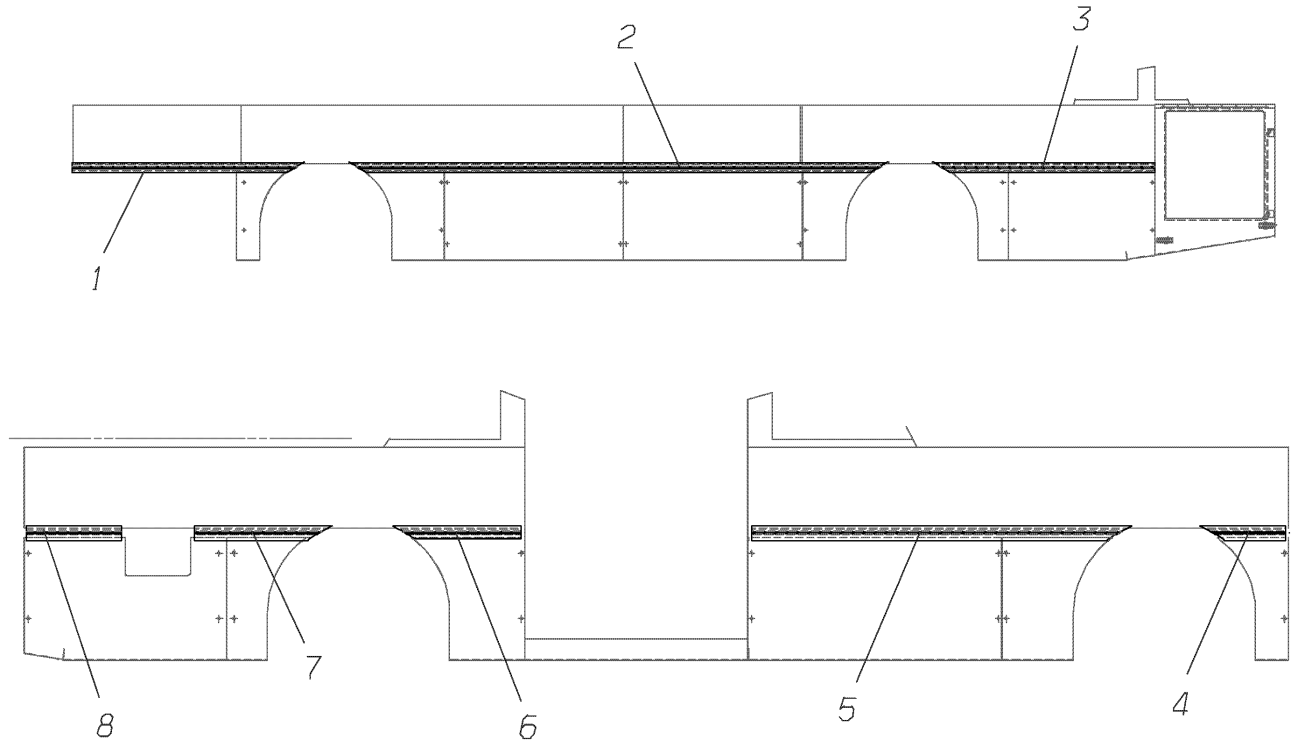

Models: L4RE
RUBRAILS
30 FT. UNIT
With: FEATURE 30977-08 WITH FEATURE 31061-04

Key	PartNumber	Qty	Description	Comment

DR. 05/15/02	BY TFM			
APP.	BY	FRY	4758750	A REV

© BLUE BIRD BODY COMPANY. ALL RIGHTS RESERVED