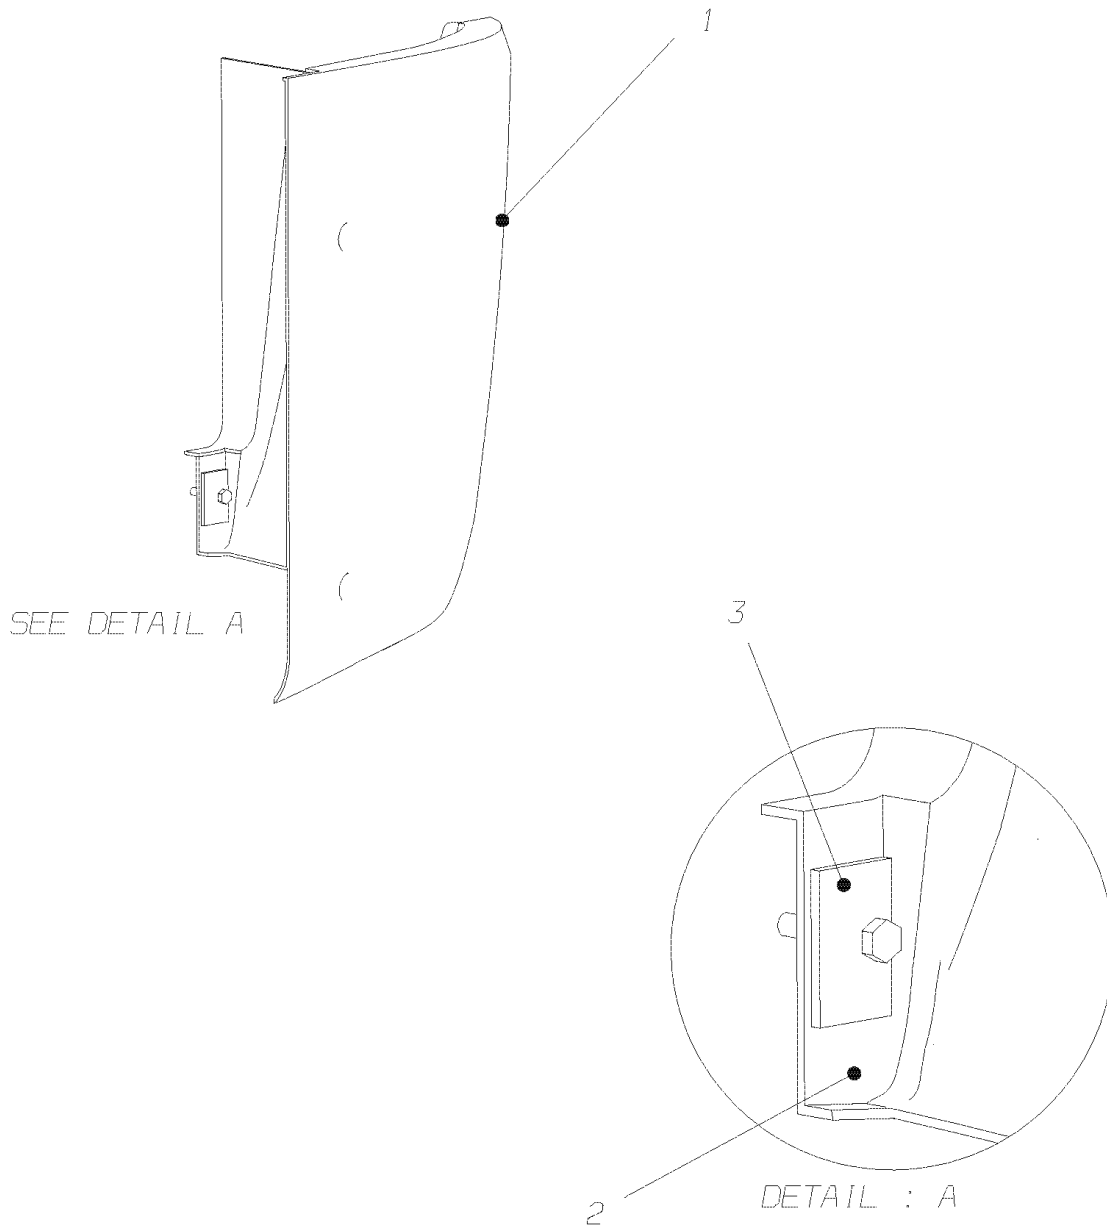

Models: L4RE
REAR
BUMPER
REAR CORNER ASSY

Key	PartNumber	Qty	Description	Comment