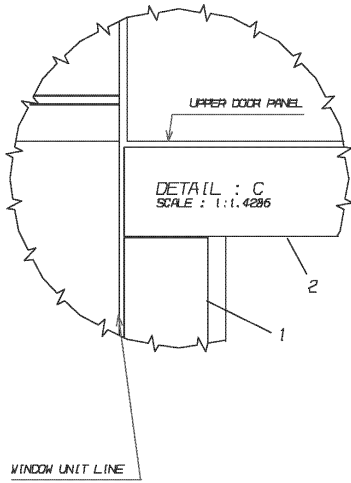

Models: L4RE
With: CENTER
PANELS, ENTRANCE DOOR SIDE
FEATURE 30977-08

Key	PartNumber	Qty	Description	Comment

DR. 02/06/03	BY TB	4761080	A	
APP.	BY FRT		REV	

© BLUE BIRD BODY COMPANY, INC. ALL RIGHTS RESERVED