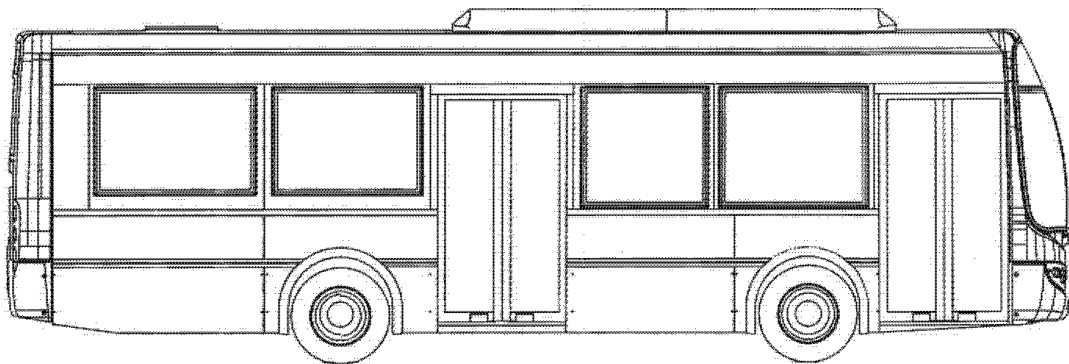

Models: L4RE
CENTER
OUTSIDE SIDE PANELS

Key	PartNumber	Qty	Description	Comment