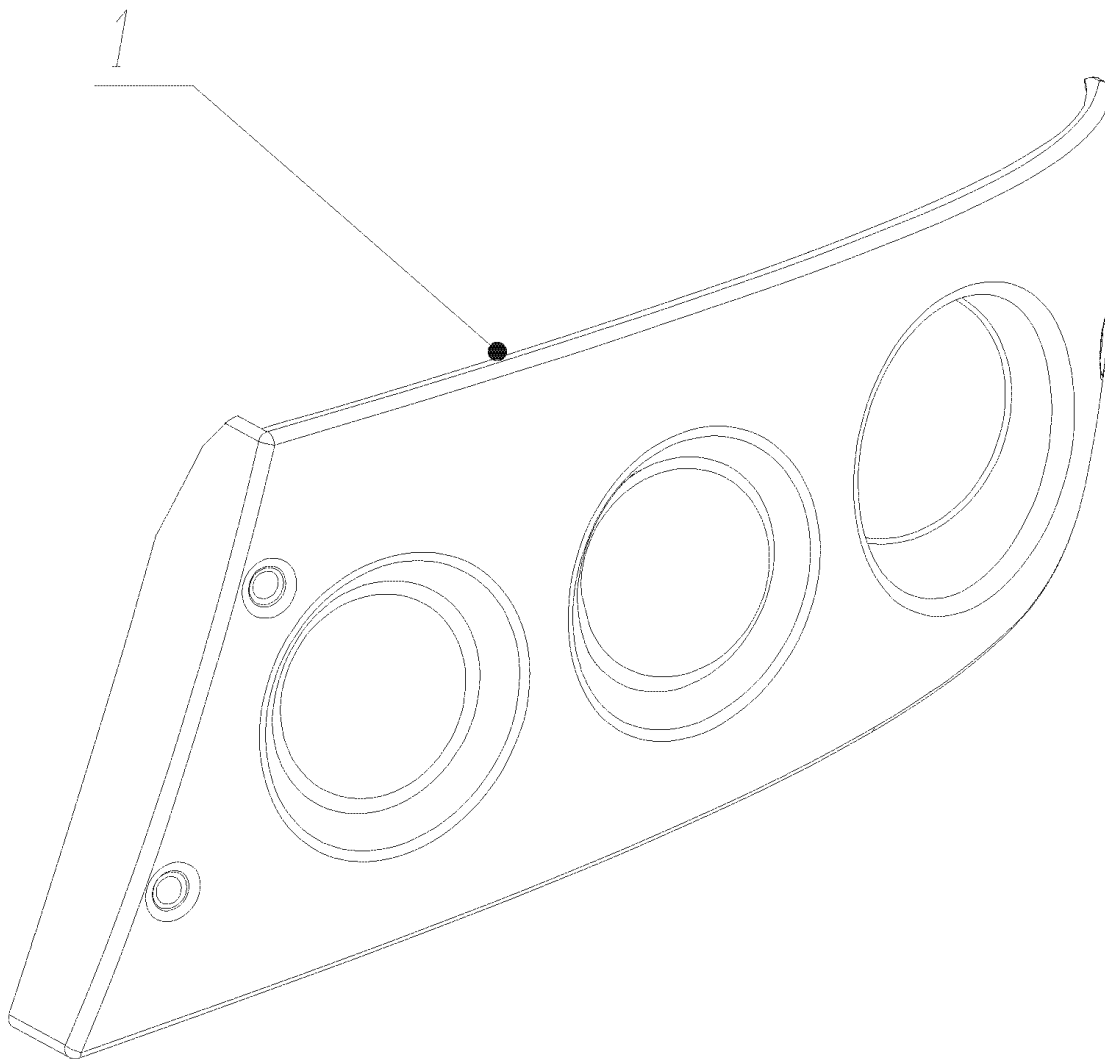

Models: L4RE
FRONT
FRONT LIGHTS PANEL

Key	PartNumber	Qty	Description	Comment