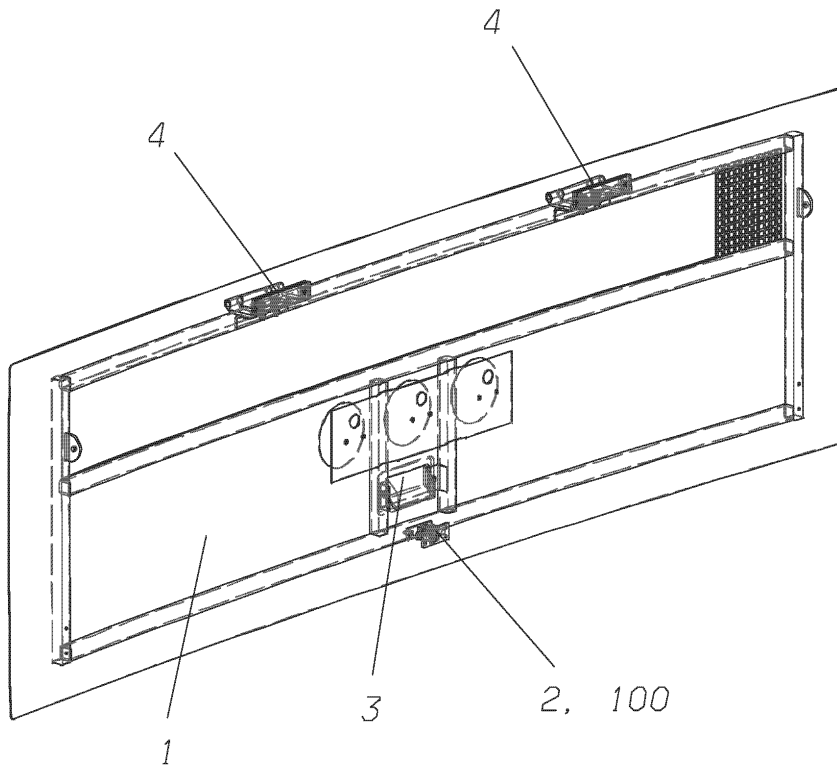

Models: L4RE
REAR
REAR UPPER ACCESS DOOR ASSY WITH DECELERATION LIGHTS
With: FEATURE 30742-01

Key	PartNumber	Qty	Description	Comment

DR. 04/30/02 BY TFM			4759696	A
APP.	BY	FRT		REV

© BLUE BIRD BODY COMPANY. ALL RIGHTS RESERVED