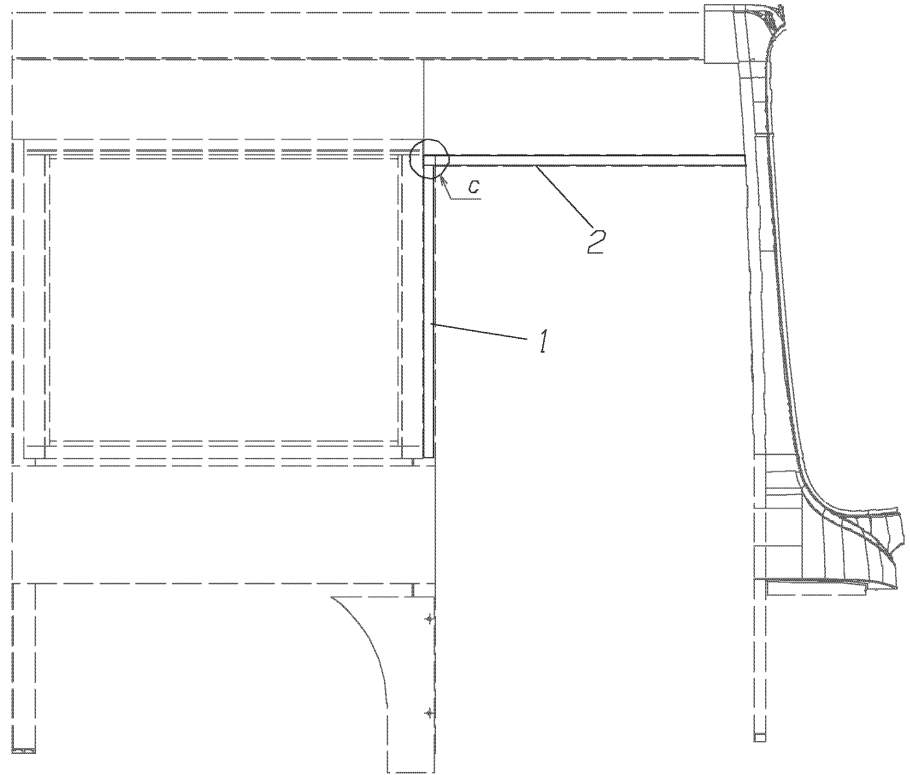

Models: L4RE
With: CENTER
PANELS, ENTRANCE DOOR SIDE
FEATURE 30977-08

Key	PartNumber	Qty	Description	Comment

DR. 02/06/03	BY TB	4761080	A	
APP.	BY FRT		REV	

© BLUE BIRD BODY COMPANY, INC. ALL RIGHTS RESERVED