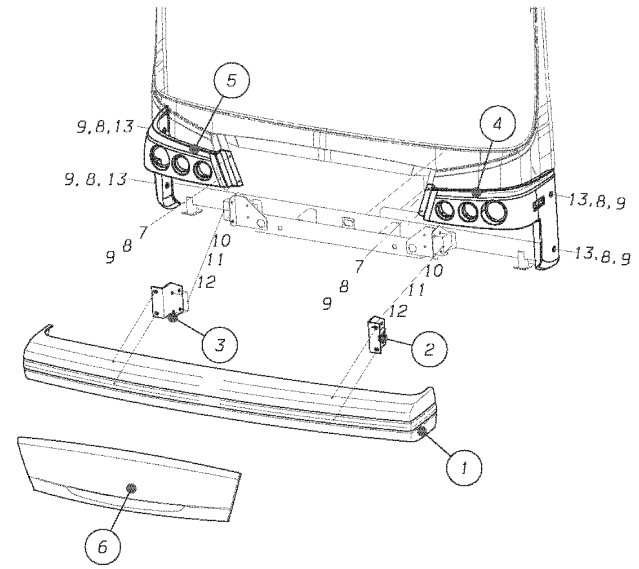

FEATURE 40088-03 FRONT HELP BUMPERS