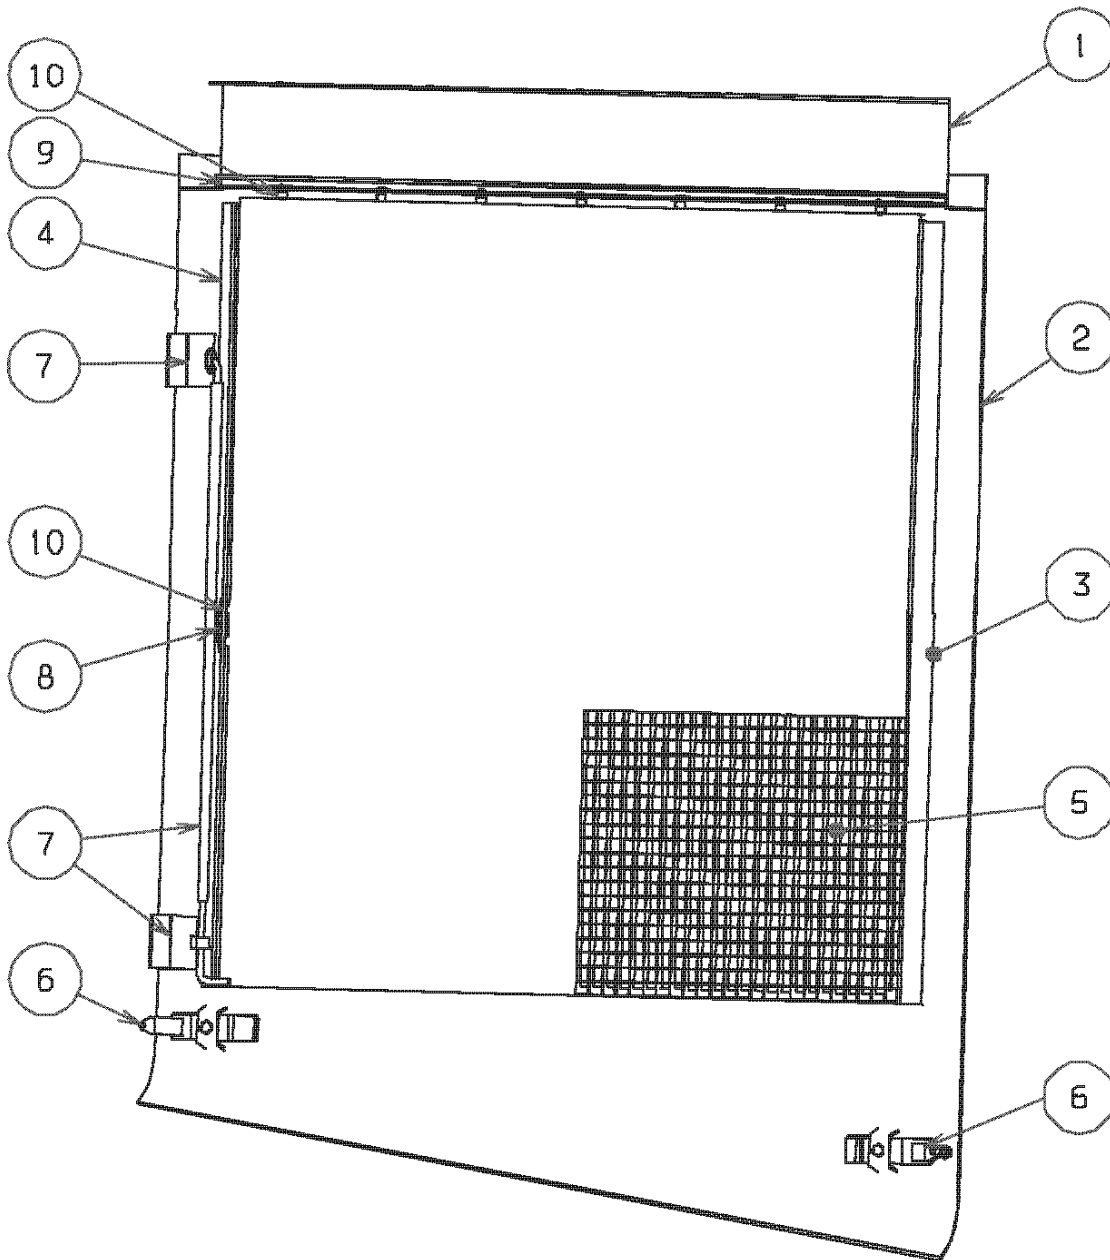

Models: L4RE
CENTER
RADIATOR ACCESS DOOR ASSY

Key	PartNumber	Qty	Description	Comment

DR	01/20/03	BY	TB				
APP.		BY		FRT	4759859	B	REV

© BLUE BIRD BODY COMPANY. ALL RIGHTS RESERVED