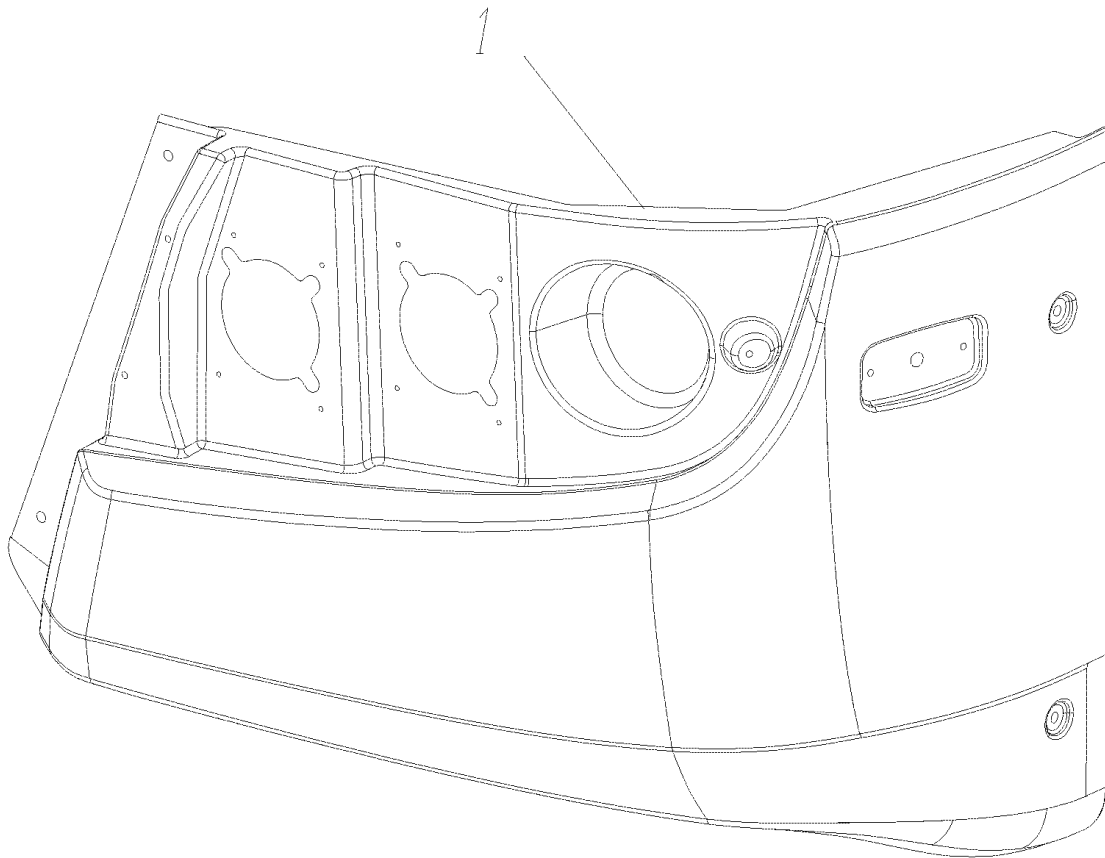

Models: L4RE
FRONT
BUMPER
FRONT CORNER PANEL

Key	PartNumber	Qty	Description	Comment