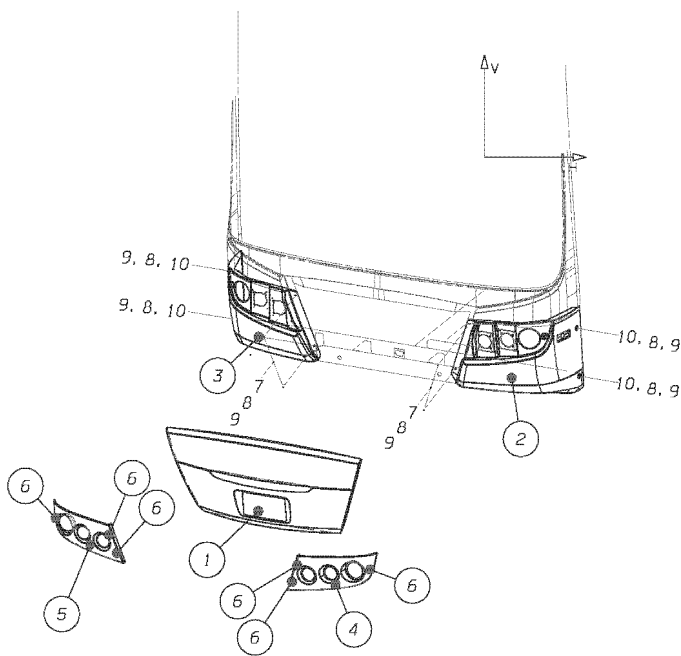

Models: L4RE
FRONT BUMPER
With: FEATURE 40088-03, -04

Key	PartNumber	Qty	Description	Comment

GR. 04/08/05	DY TB	4761358	B	
APP.	DY	FRT	REV	

© BLUE BIRD BODY COMPANY. ALL RIGHTS RESERVED

FEATURE 40088-04 FRONT GRP BUMPERS