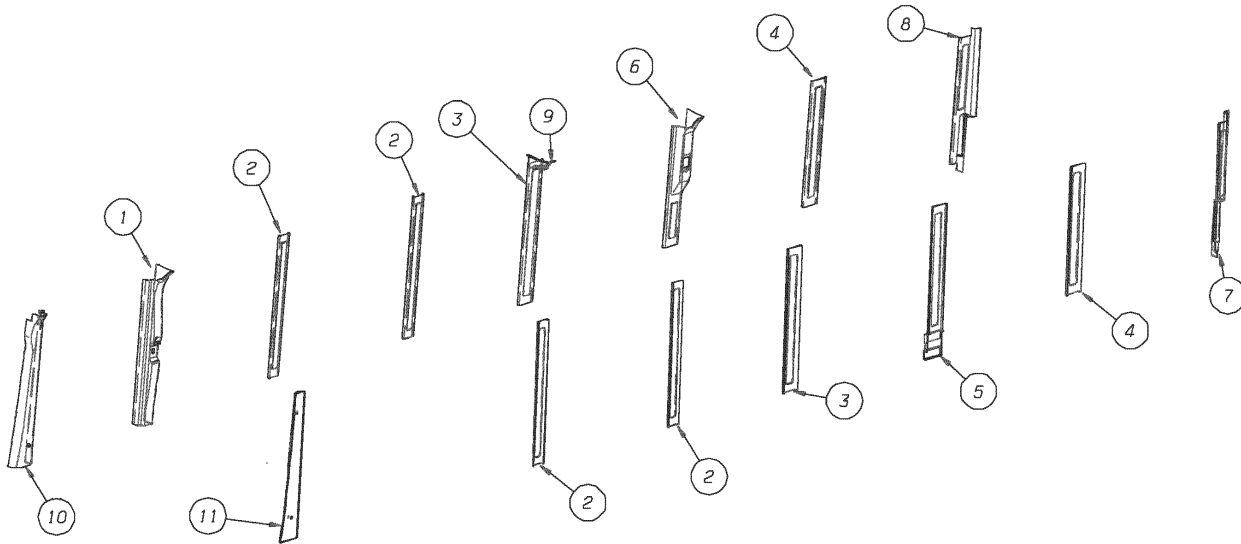

Models: L4RE
CENTER
PILLAR CAPPINGS (BOW CAPS)
35 FT. UNITS WITH 2 DOORS
With: FEATURE 31061-05

Key	PartNumber	Qty	Description	Comment

DR. 01/16/03 BY TB	4759784	B	
APP. BY FRT	REV		

© BLUE BIRD BODY COMPANY. ALL RIGHTS RESERVED