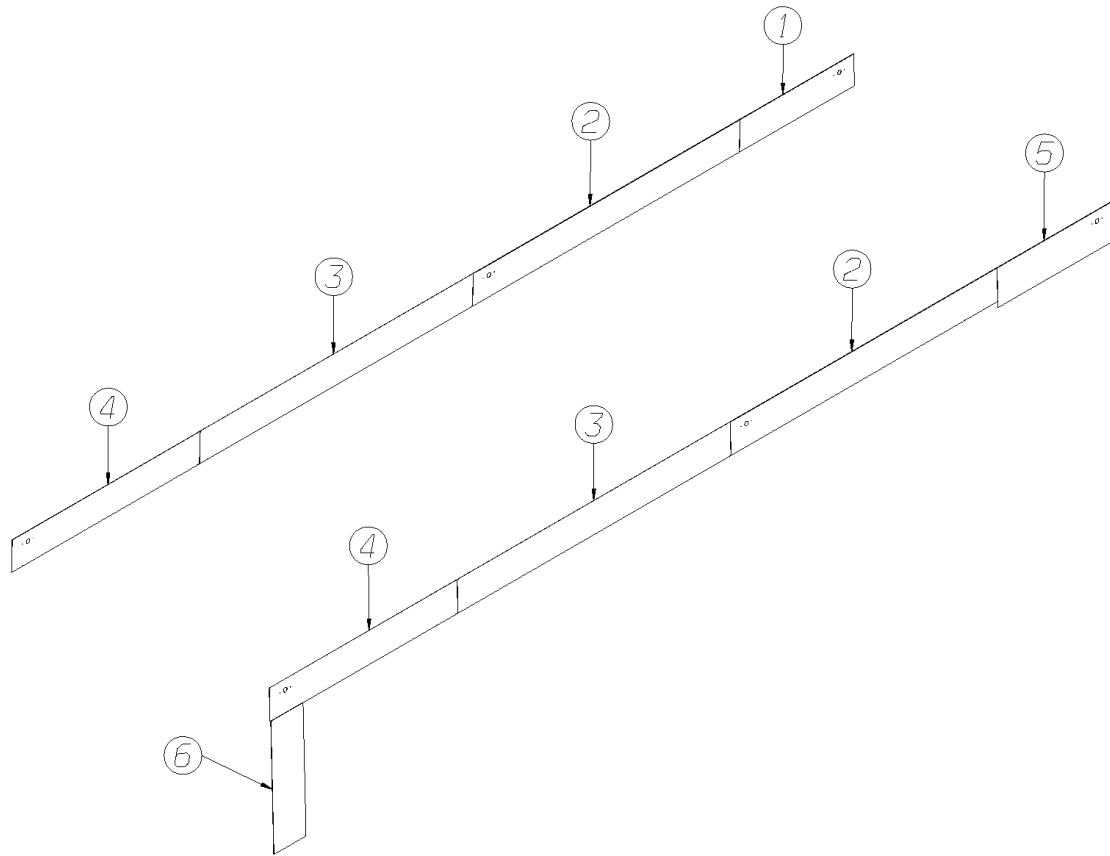

Models: L4RE
CENTER
UPPER PANELS
30 FT. UNIT WITH FRONT DOOR ONLY
With: FEATURE 30977-08

Key	PartNumber	Qty	Description	Comment