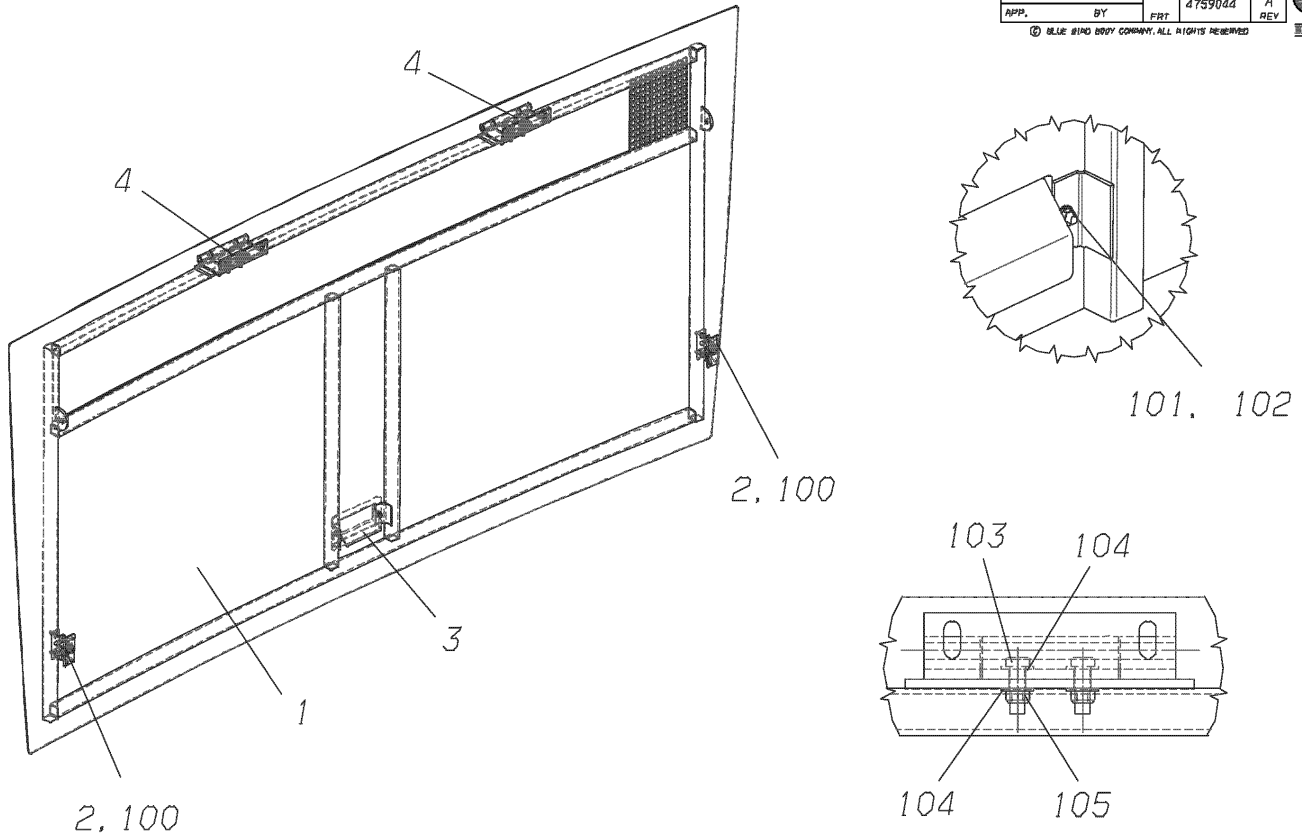

Models: L4RE
REAR
REAR ENGINE ACCESS DOOR ASSY

Key	PartNumber	Qty	Description	Comment

DR. 04/30/02 BY TFM	475904d	A	
APP. BY FRT	REV	REV	

© BLUE BIRD BODY COMPANY. ALL RIGHTS RESERVED