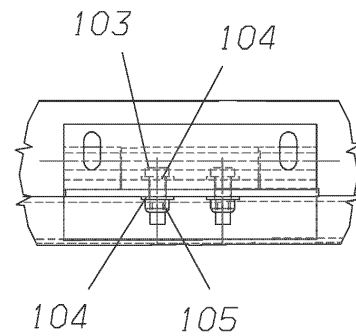

Models: L4RE
REAR
REAR UPPER ACCESS DOOR ASSY
With: STD

Key	PartNumber	Qty	Description	Comment

DR. 04/30/02	BY TFM	4759046	A	
APP.	BY FRT		REV	

© BLUE BIRD BODY COMPANY. ALL RIGHTS RESERVED

101, 102

104, 105