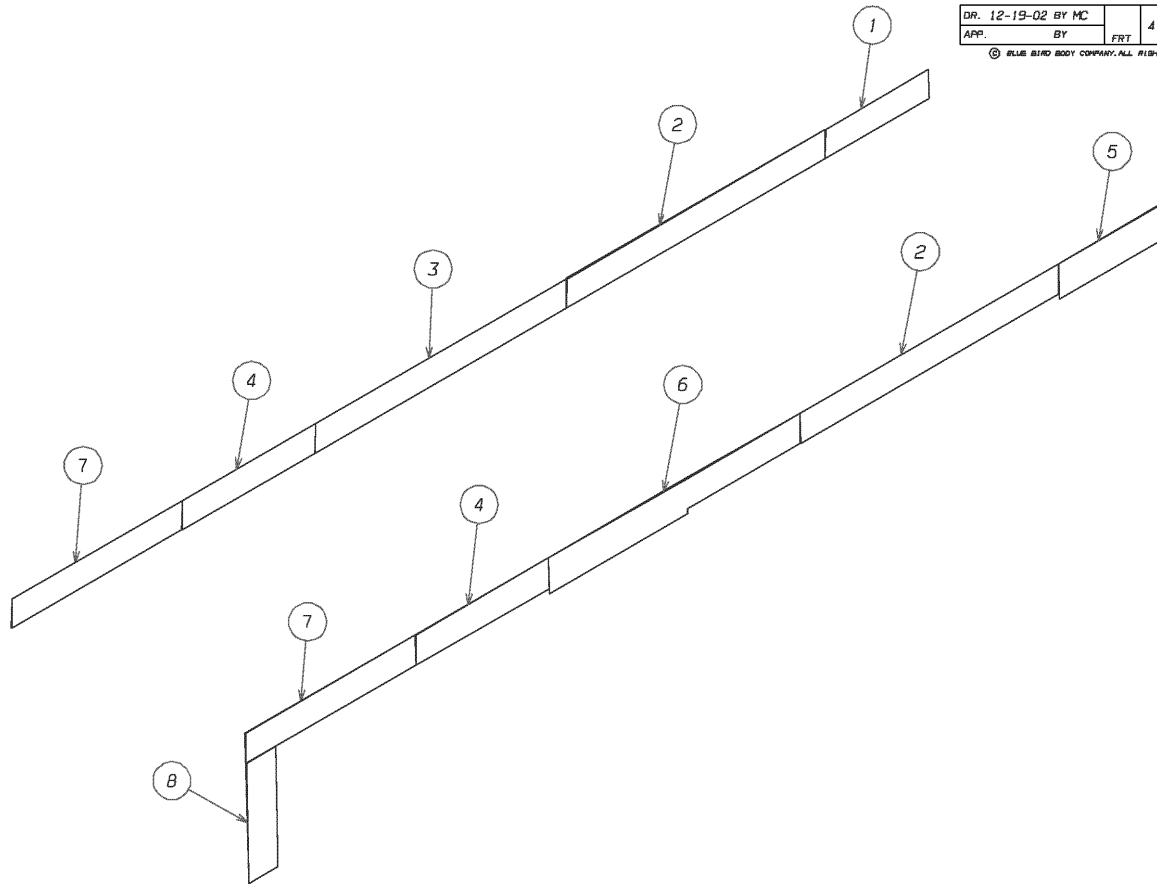

Models: L4RE
**CENTER
UPPER PANELS
35 FT. UNIT WITH 2 DOORS**
With: FEATURE 31061-05

Key	PartNumber	Qty	Description	Comment

DR. 12-19-02 BY MC			4759816	B
APP.	BY	FRT		REV

© BLUE BIRD BODY COMPANY. ALL RIGHTS RESERVED