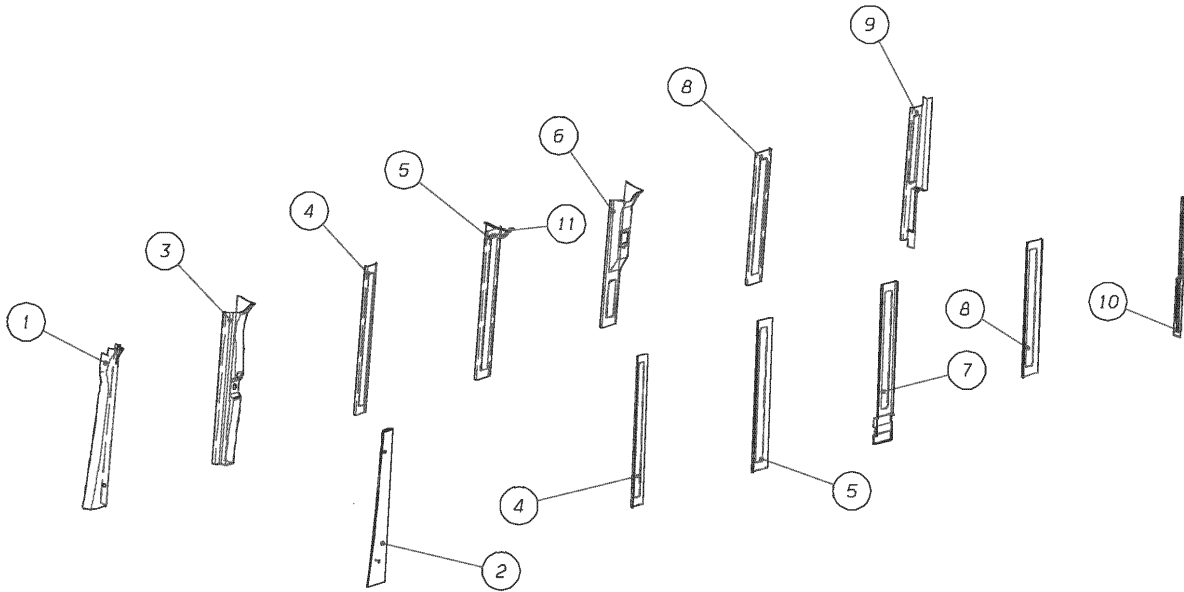

Models: L4RE
CENTER
PILLAR CAPPINGS (BOW CAPS)
30 FT. UNITS WITH 2 DOORS
With: FEATURE 31061-04

Key	PartNumber	Qty	Description	Comment

DR. 12-19-02	BY MC	4759783	B	
APP.	BY	FRT	REV	

© BLUE BIRD BODY COMPANY, ALL RIGHTS RESERVED