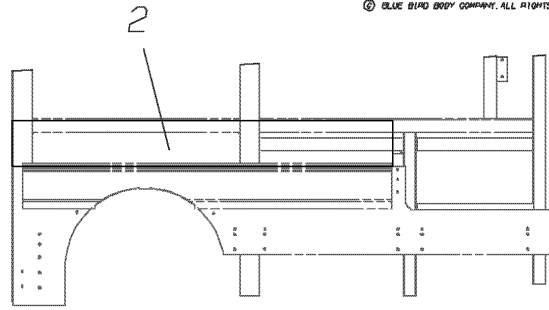

**Models: L4RE
CENTER
INSIDE SIDE PANELS
30' UNIT WITH 2 DOORS**

Key	PartNumber	Qty	Description	Comment

DR. 05/20/02	BY TFM				
APP.	BY	FRT	4758539	C	REV.

© BLUE BIRD BODY COMPANY, ALL RIGHTS RESERVED

RH SIDE