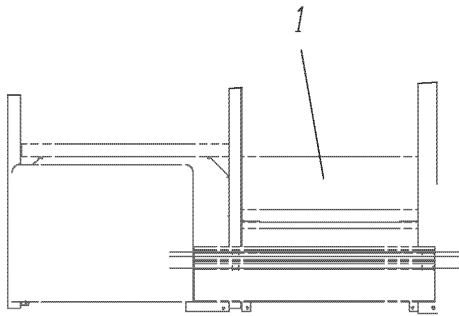

**Models: L4RE
CENTER
INSIDE SIDE PANELS
30' UNIT WITH 2 DOORS**

Key	PartNumber	Qty	Description	Comment

DR. 05/20/02	BY TFM				
APP.	BY	FRT	4758539	C	REV.

© BLUE BIRD BODY COMPANY, ALL RIGHTS RESERVED

RH SIDE