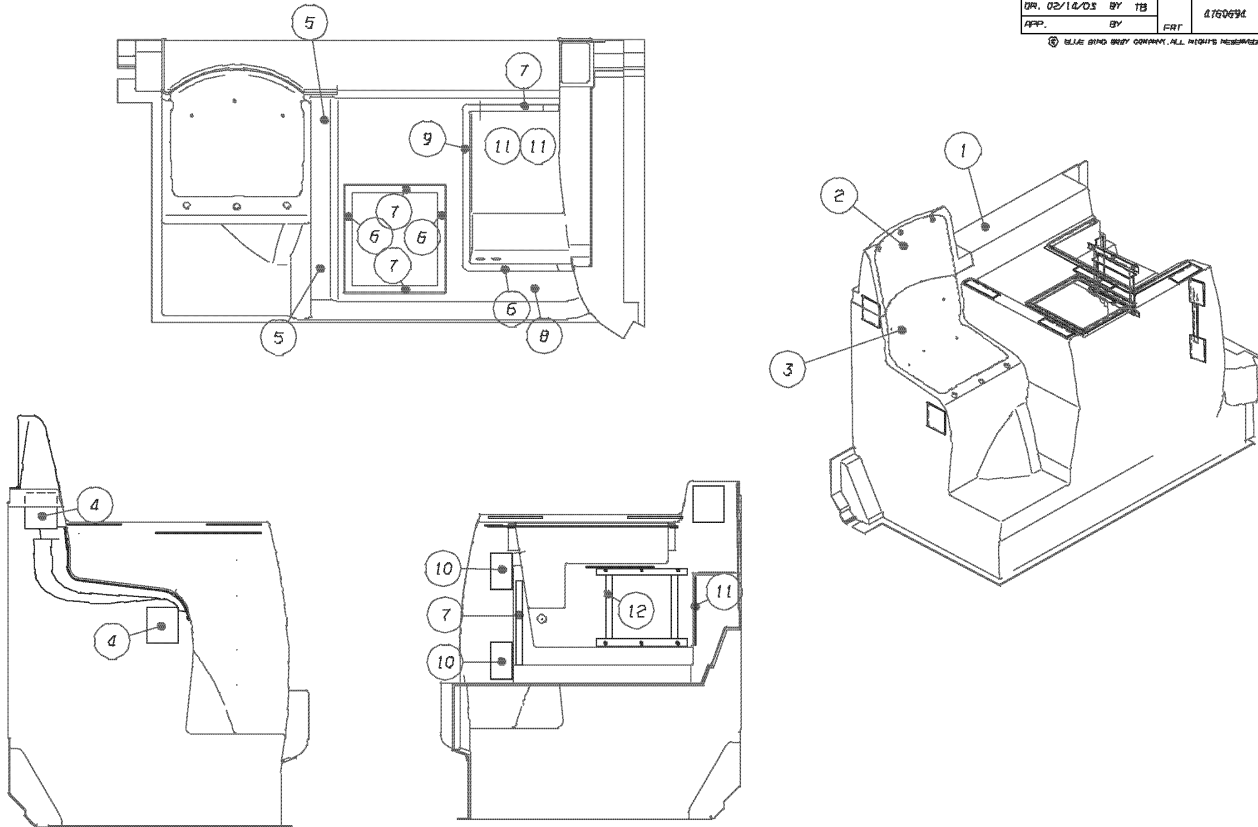

Models: **L4RE
FRONT
SEAT PLATFORM**

Key	PartNumber	Qty	Description	Comment

DR. 02/14/03	BY TBS	0750094	C	
APP.	BY	REV	REV	

© BLUE BIRD BODY COMPANY. ALL RIGHTS RESERVED