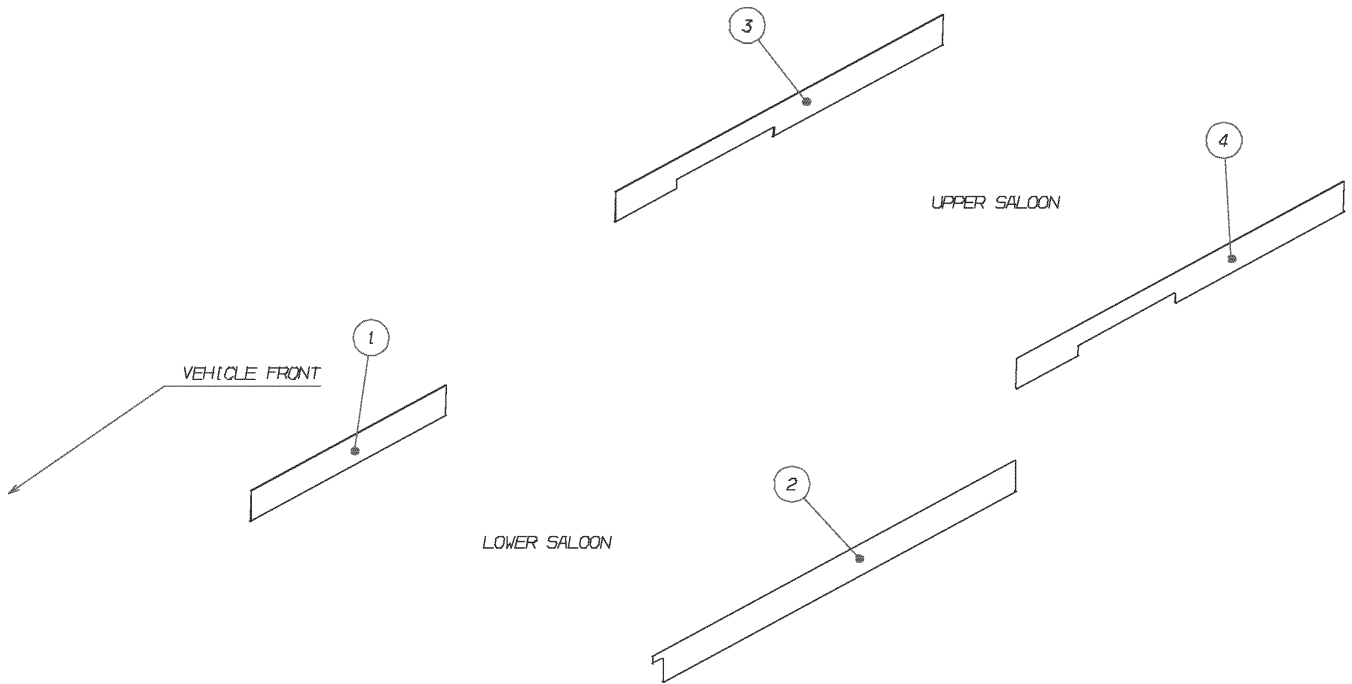

Models: L4RE
CENTER
PANELS, SEAT RAIL FINISHER
30' UNIT, 2 DOOR
With: FEATURE 31061-04

Key	PartNumber	Qty	Description	Comment

DR: 01/21/03	BY: TB	4760164	A	
APP:	BY:	FRY	REV	

© BLUE BIRD BODY COMPANY. ALL RIGHTS RESERVED