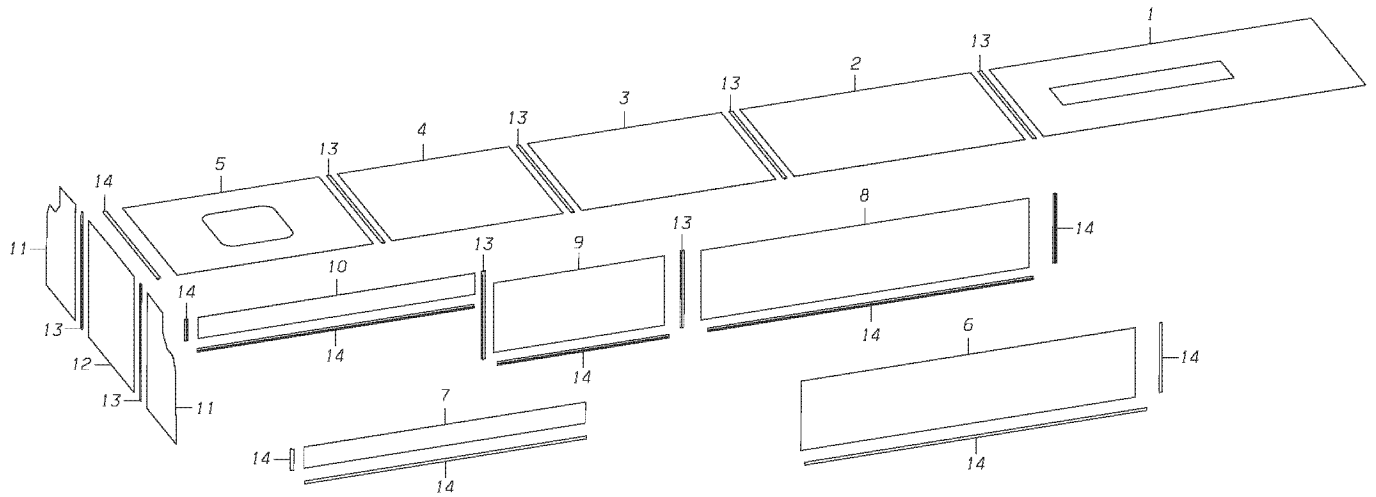

Models: **L4RE
CENTER
SOFT INTERIOR PANELS
35' UNIT**

Key	PartNumber	Qty	Description	Comment

DR. 05/04/05 BY TB	4762536	B	
APP. BY FRT	REV		

© BLUE BIRD BODY COMPANY. ALL RIGHTS RESERVED