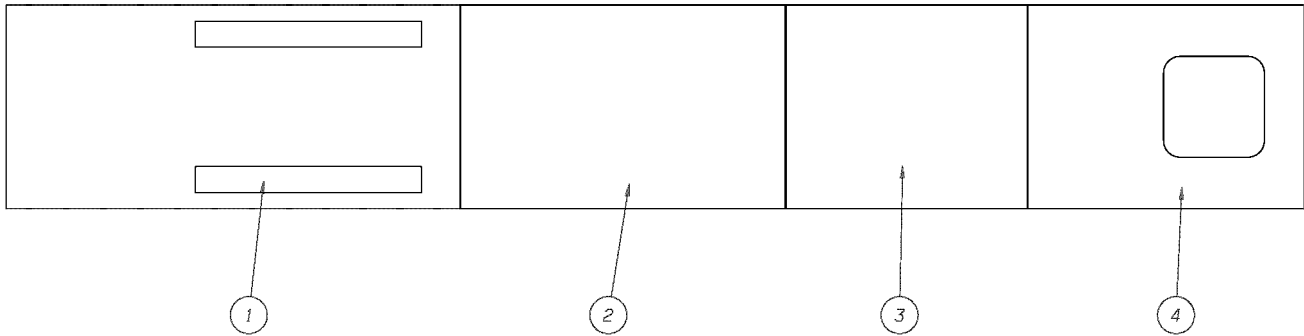

Models: L4RE
CENTER
ROOF PANELS, WITH CNG
30' UNIT

Key	PartNumber	Qty	Description	Comment

DR. 05/04/05	BY TB	4760554	B
APP.	BY	FRT	REV

© BLUE BIRD BODY COMPANY. ALL RIGHTS RESERVED