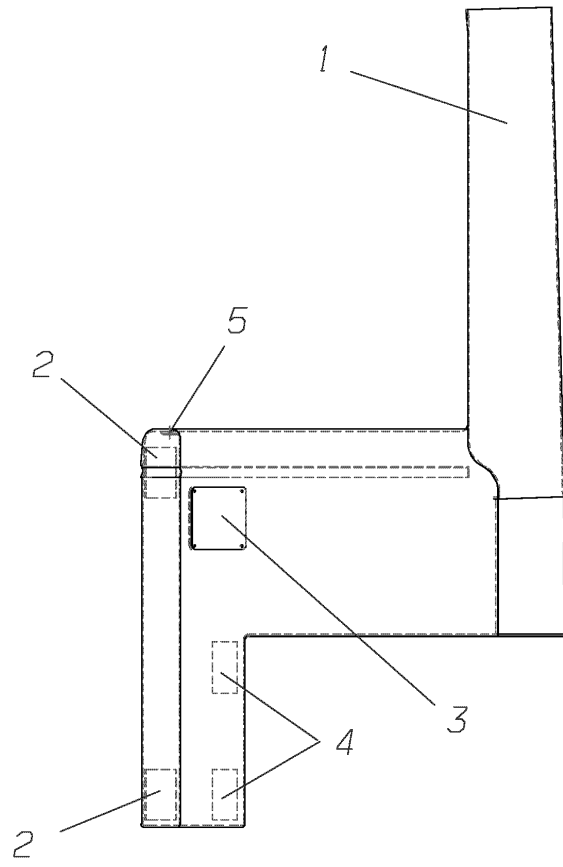

Models: **L4RE
FRONT
DRIVER'S AREA
PARTITION**

Key	PartNumber	Qty	Description	Comment

DR. 05/20/02	BY TFM	4760299	A	
APP.	BY	PRT	REV	

© BLUE BIRD BODY COMPANY, ALL RIGHTS RESERVED