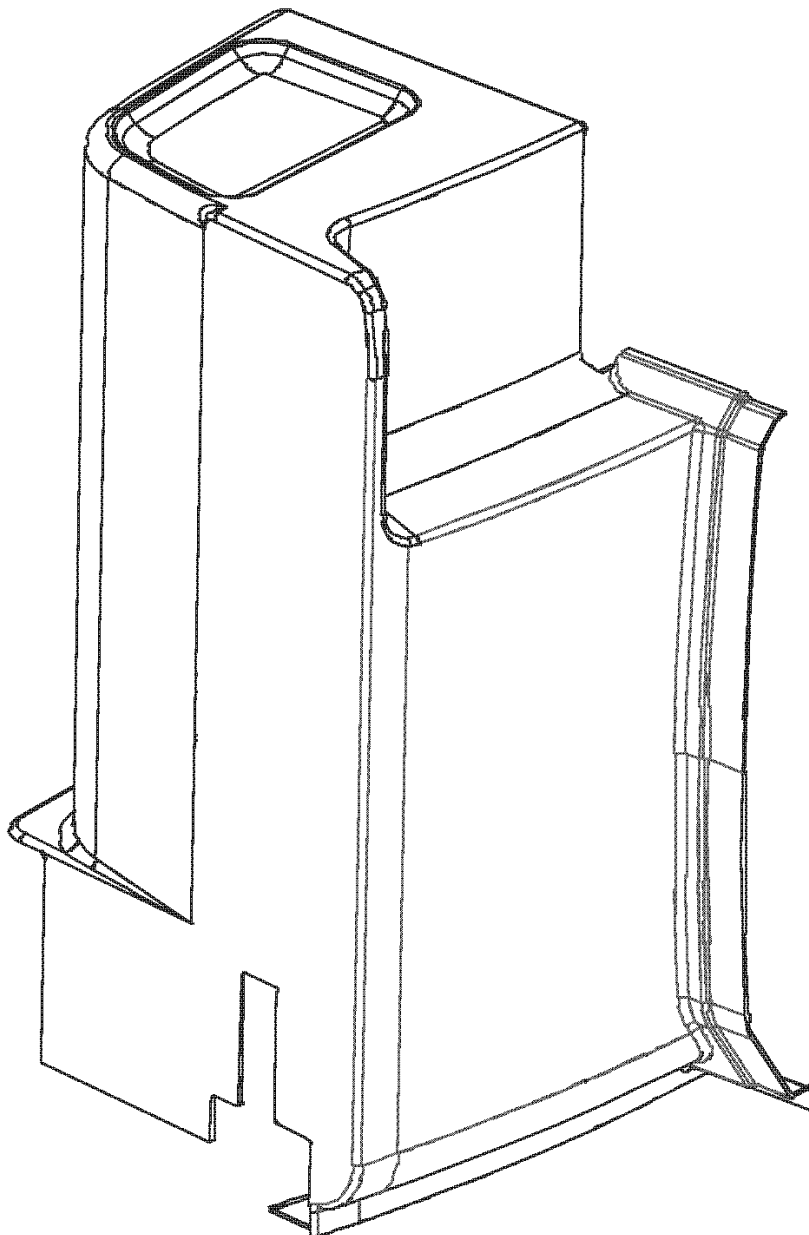

Models: L4RE
FRONT DASH
PANEL, DOOR-DASH INFILL

Key	PartNumber	Qty	Description	Comment

DR. 02/21/03	BY TB		4759710	A
APP.	BY	FRT		REV

© BLUE BIRD BODY COMPANY. ALL RIGHTS RESERVED