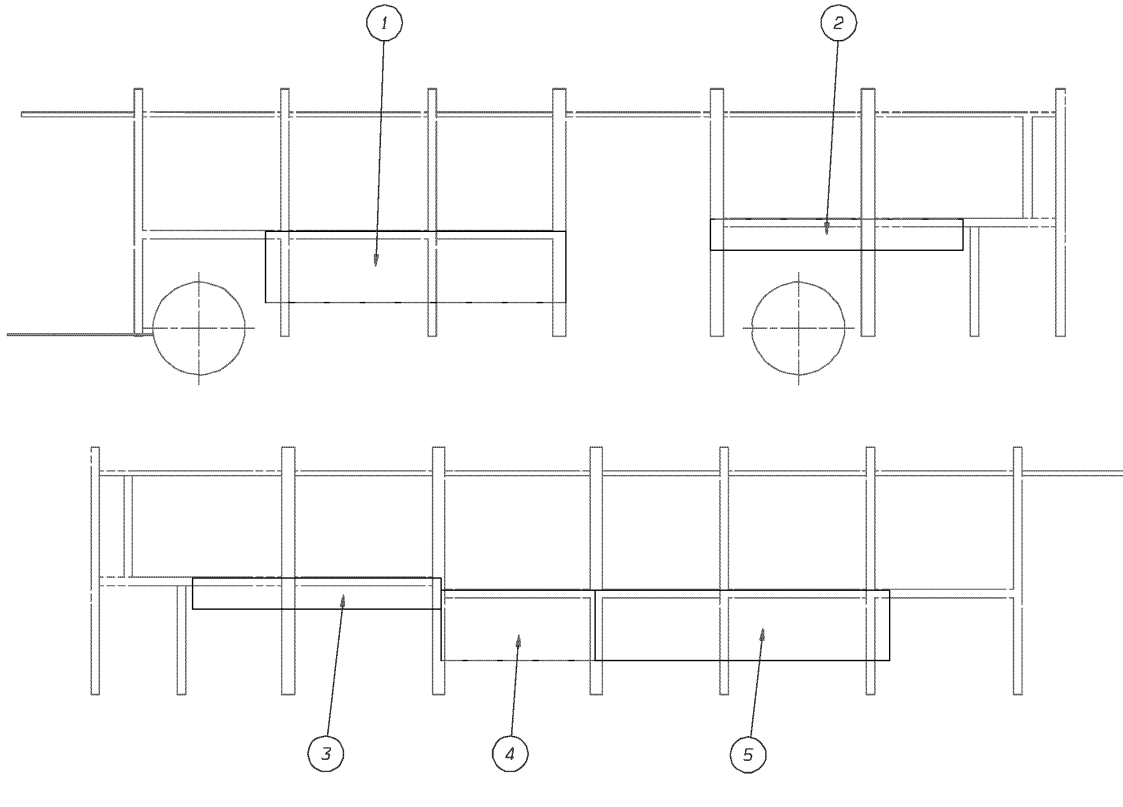

Models: **L4RE
CENTER
INSIDE SIDE PANELS
35' UNIT WITH 2 DOORS**

Key	PartNumber	Qty	Description	Comment

DR. 01/29/03	BY TB			
APP.	BY	FRT	4759609	A REV

© BLUE BIRD BODY COMPANY, LLC. RIGHTS RESERVED