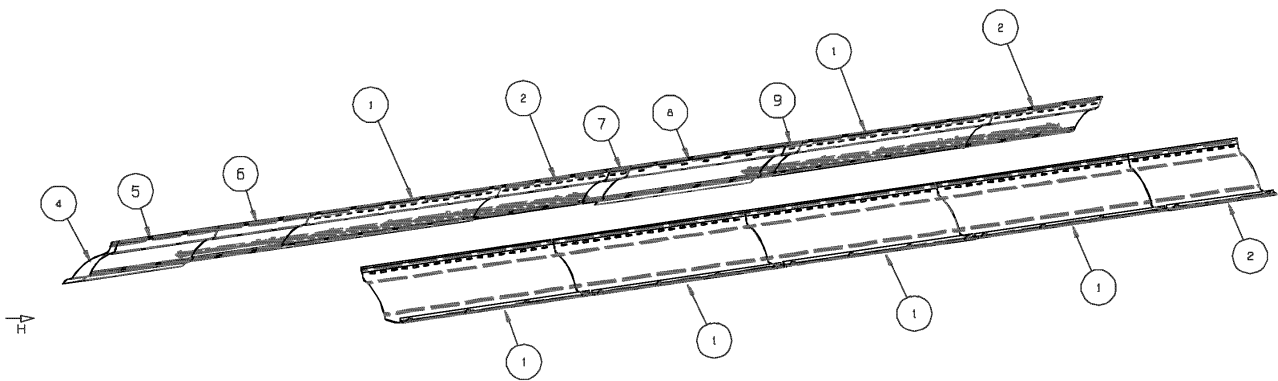

**Models: L4RE
CENTER
A/C DUCTING
35' UNIT, 2 DOOR**

Key	PartNumber	Qty	Description	Comment

DR. 01/29/03 BY TB	4759613	C	
APP. BY FRT	REV		

© BLUE BIRD BODY COMPANY. ALL RIGHTS RESERVED