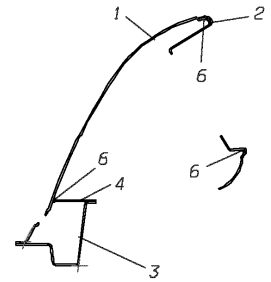

Models: L4RE
FRONT DASH

Key	PartNumber	Qty	Description	Comment

DR. 04/16/02	BY TFM	4759395	A	
APP.	BY	FRY	REV	

© BLUE BIRD BODY COMPANY. ALL RIGHTS RESERVED.