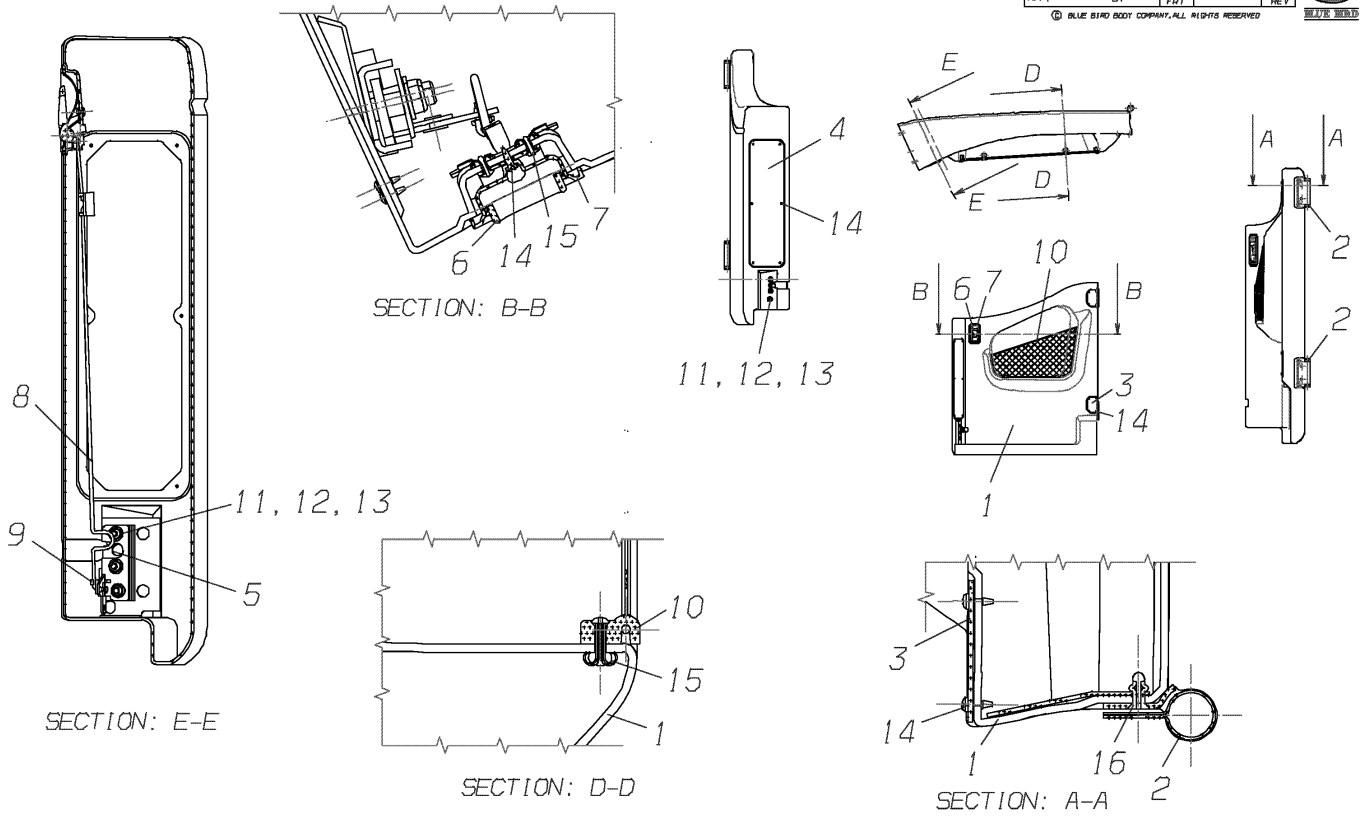

Models: **L4RE
FRONT
DRIVER'S AREA
DOOR ASSY**

Key	PartNumber	Qty	Description	Comment

DR. 05/20/02	BY TFM			
APP.	BY	FBI	4760237	A REV

© BLUE BIRD BODY COMPANY. ALL RIGHTS RESERVED