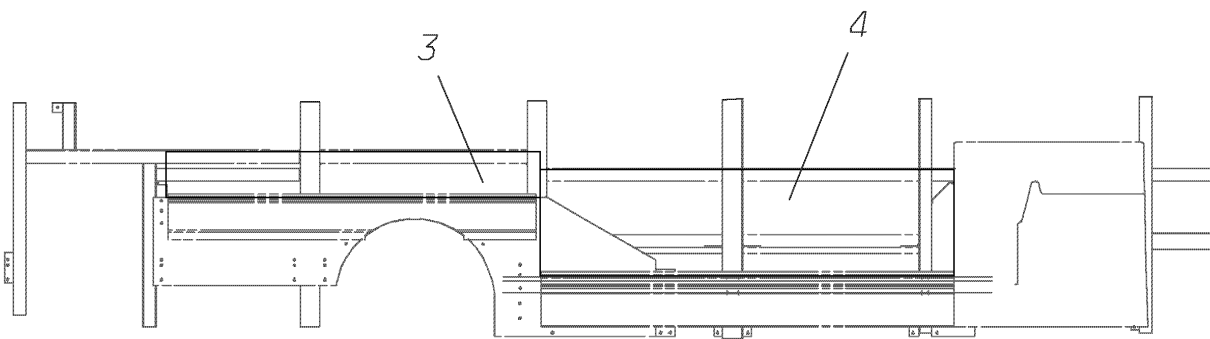

**Models: L4RE
CENTER
INSIDE SIDE PANELS
30' UNIT WITH 2 DOORS**

Key	PartNumber	Qty	Description	Comment

DR. 05/20/02	BY TFM				
APP.	BY	FRT	4758539	C	REV.

© BLUE BIRD BODY COMPANY, ALL RIGHTS RESERVED

RH SIDE

LH SIDE