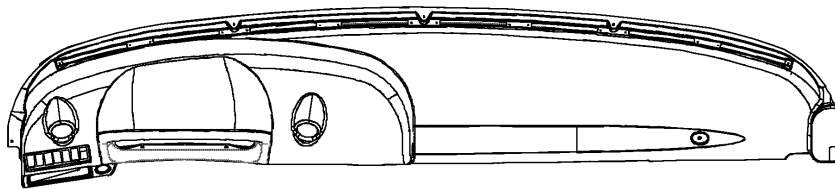

Models: L4RE
FRONT DASH

Key	PartNumber	Qty	Description	Comment

DR. 04/16/02	BY TFM	4759395	A	
APP.	BY	FRY	REV	

© BLUE BIRD BODY COMPANY. ALL RIGHTS RESERVED.