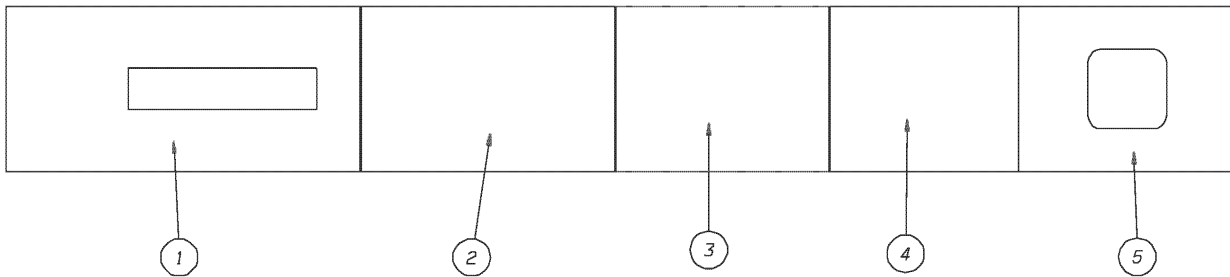

Models: L4RE
CENTER
ROOF PANELS, AIRCON, AC313
35' UNIT

Key	PartNumber	Qty	Description	Comment

DR. 01/29/03	BY TB	4759595	B	
APP.	BY	FRT	REV	

© BLUE BIRD BODY COMPANY, ALL RIGHTS RESERVED

VIEW : PLAN