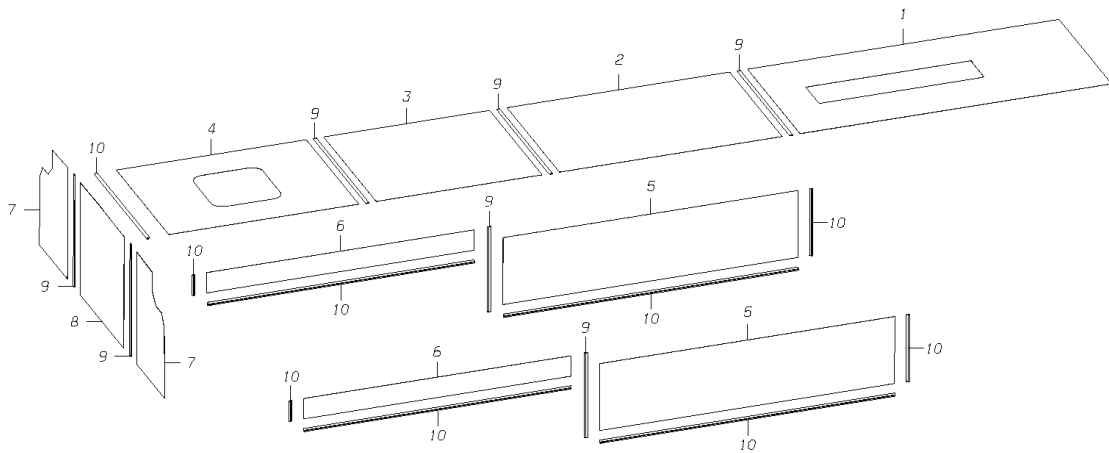

Models: L4RE
CENTER
SOFT INTERIOR PANELS, WITH FRONT DOOR ONLY
30' UNIT

Key	PartNumber	Qty	Description	Comment