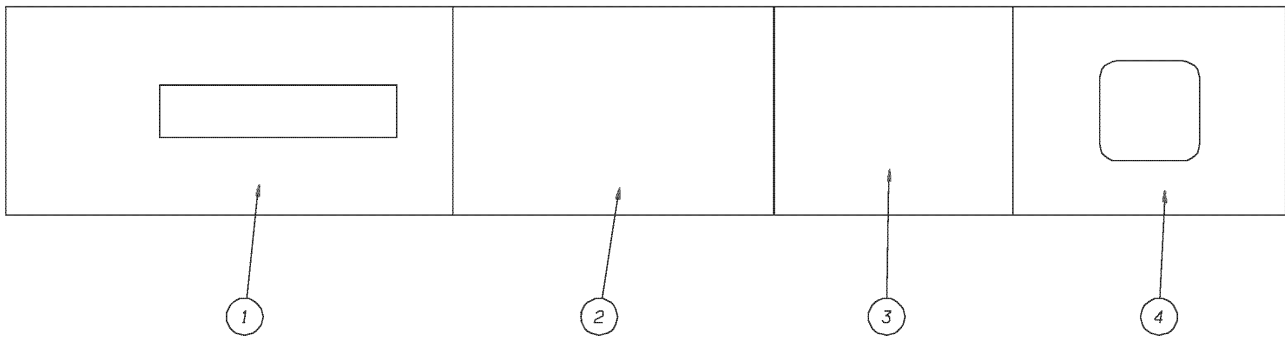

Models: L4RE
CENTER
ROOF PANELS, AIRCON, AC313
30' UNIT

Key	PartNumber	Qty	Description	Comment

DR. 01/29/03	BY TEB	4759594	B	
APP.	BY	FRT	REV	

© BLUE BIRD BODY COMPANY. ALL RIGHTS RESERVED