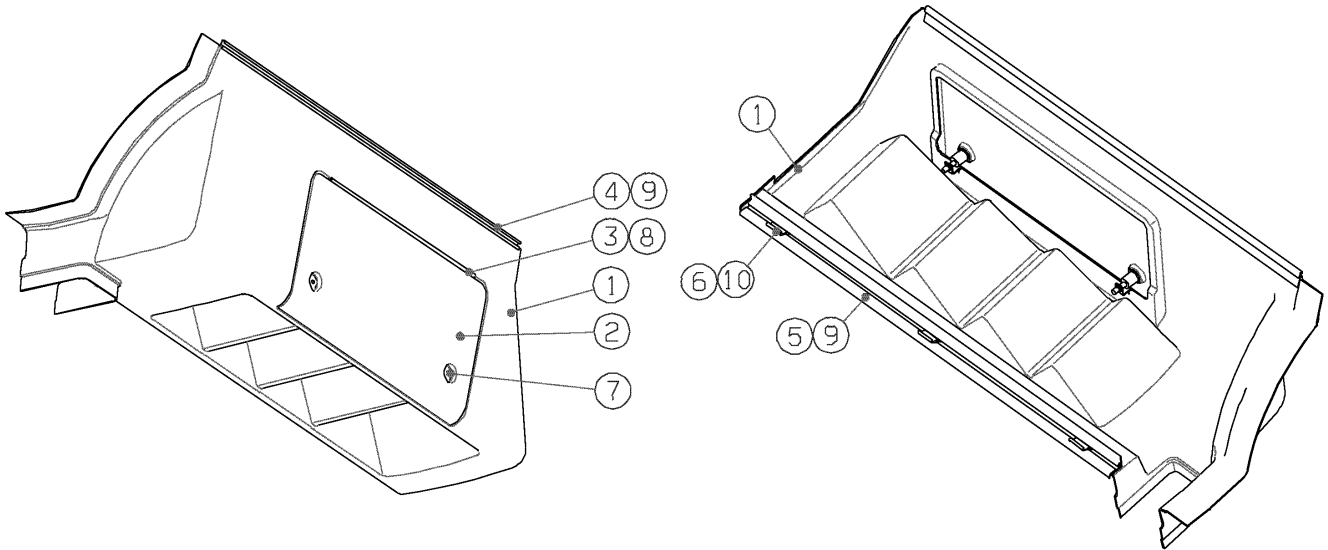

Models: L4RE
FRONT
DRIVER'S AREA
OVERHEAD CONSOLE ASSY

Key	PartNumber	Qty	Description	Comment

DR. 02/21/03 BY TB	4759387	A	
APP. BY FRT	REV		

© BLUE BIRD BODY COMPANY. ALL RIGHTS RESERVED