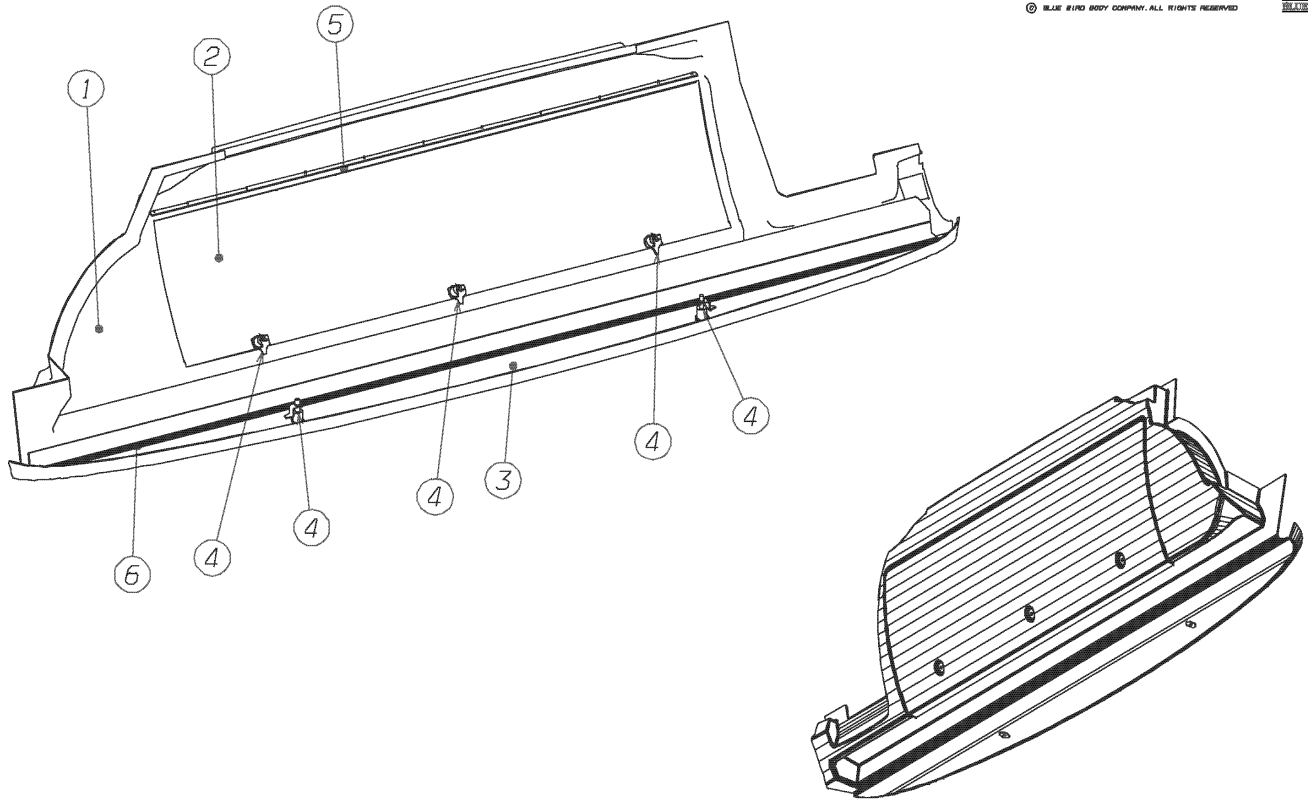

Models: **L4RE**
FRONT
HEADER PANEL ASSY

Key	PartNumber	Qty	Description	Comment

DR. 02/21/03	BY TB	4755589	A	
APP.	BY	FRT	REV	

© BLUE BIRD BODY COMPANY. ALL RIGHTS RESERVED