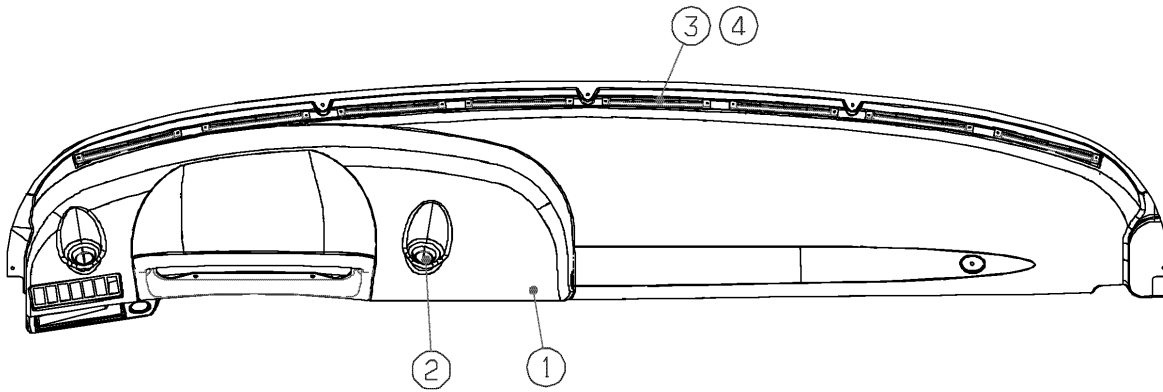

Models: L4RE
FRONT DASH

Key	PartNumber	Qty	Description	Comment

DR. 12-19-02 BY mc	4760230	A	
APP. BY FRT		REV	

© BLUE BIRD BODY COMPANY. ALL RIGHTS RESERVED. BLUE BIRD