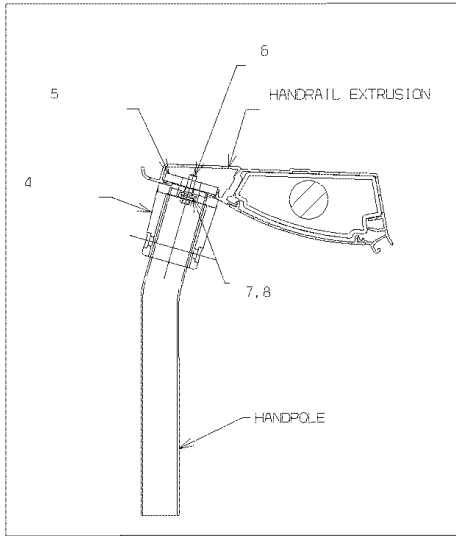

Models: L4RE
HANDRAILS
HANDPOLES/ GRABRAILS
30' UNIT

Key	PartNumber	Qty	Description	Comment