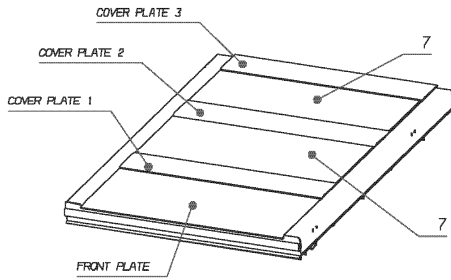

Models: L4RE
LIFT
RAMP, RICON
FRONT DOOR, FINISH KIT
With: FEATURE 31062-01

Key	PartNumber	Qty	Description	Comment