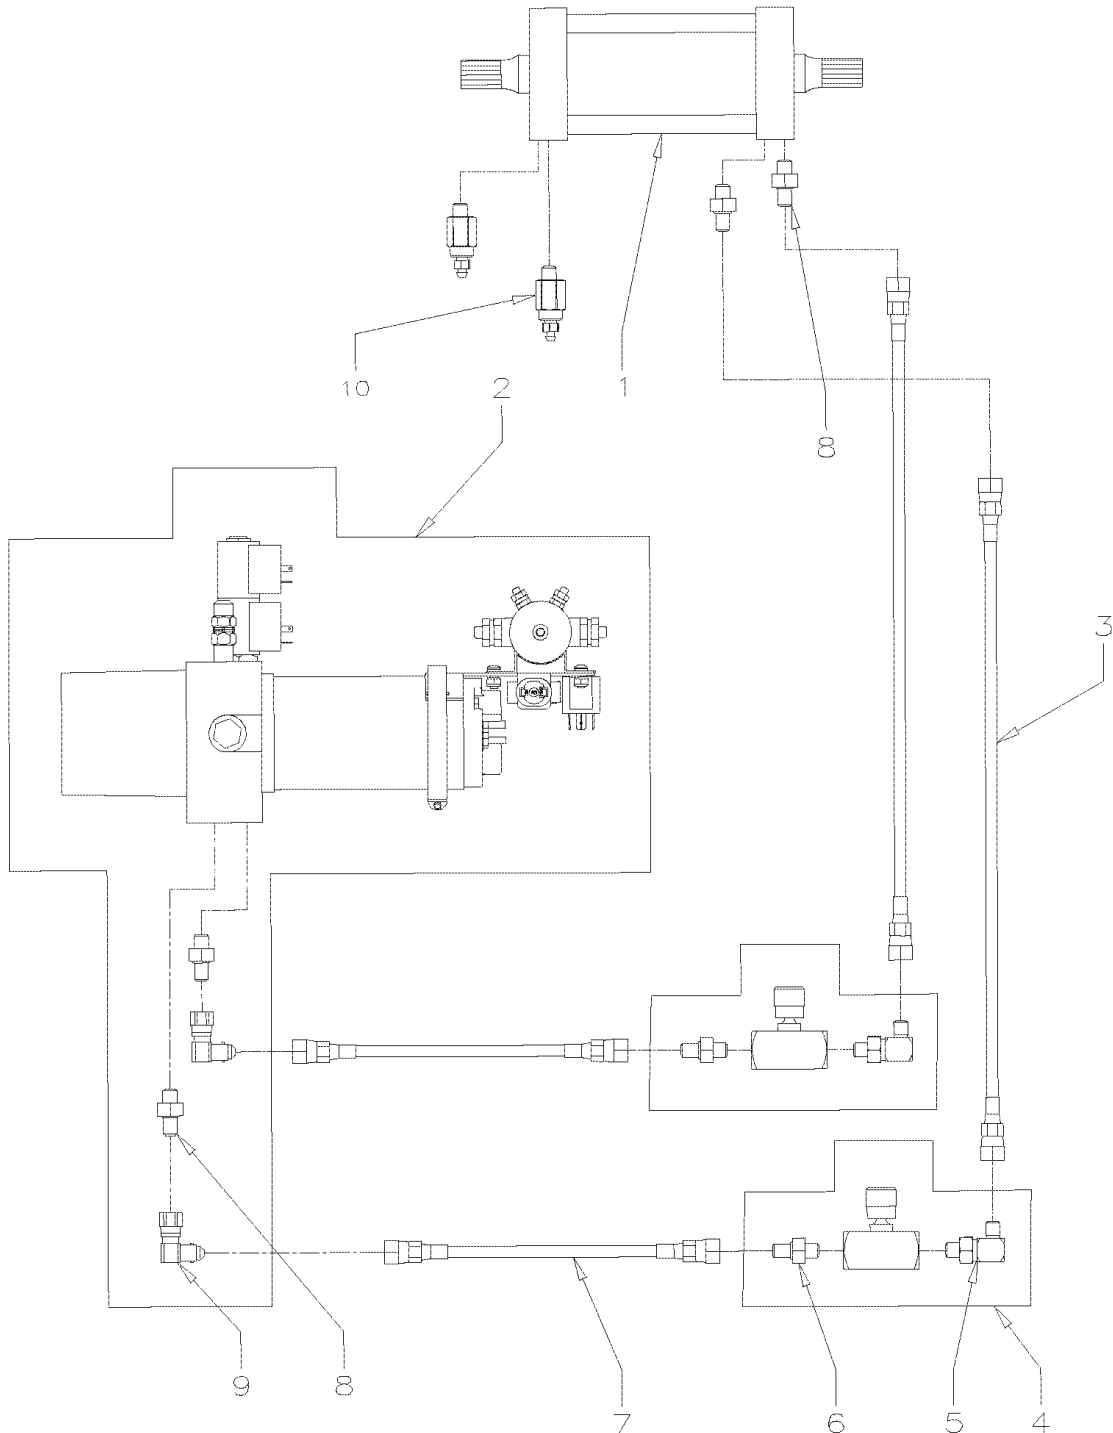

Models: L4RE
LIFT
RAMP, RICON
FOLD OVER, HYDRAULIC COMPONENTS AND FITTINGS
With: FEATURE 31062-02

Key	PartNumber	Qty	Description	Comment