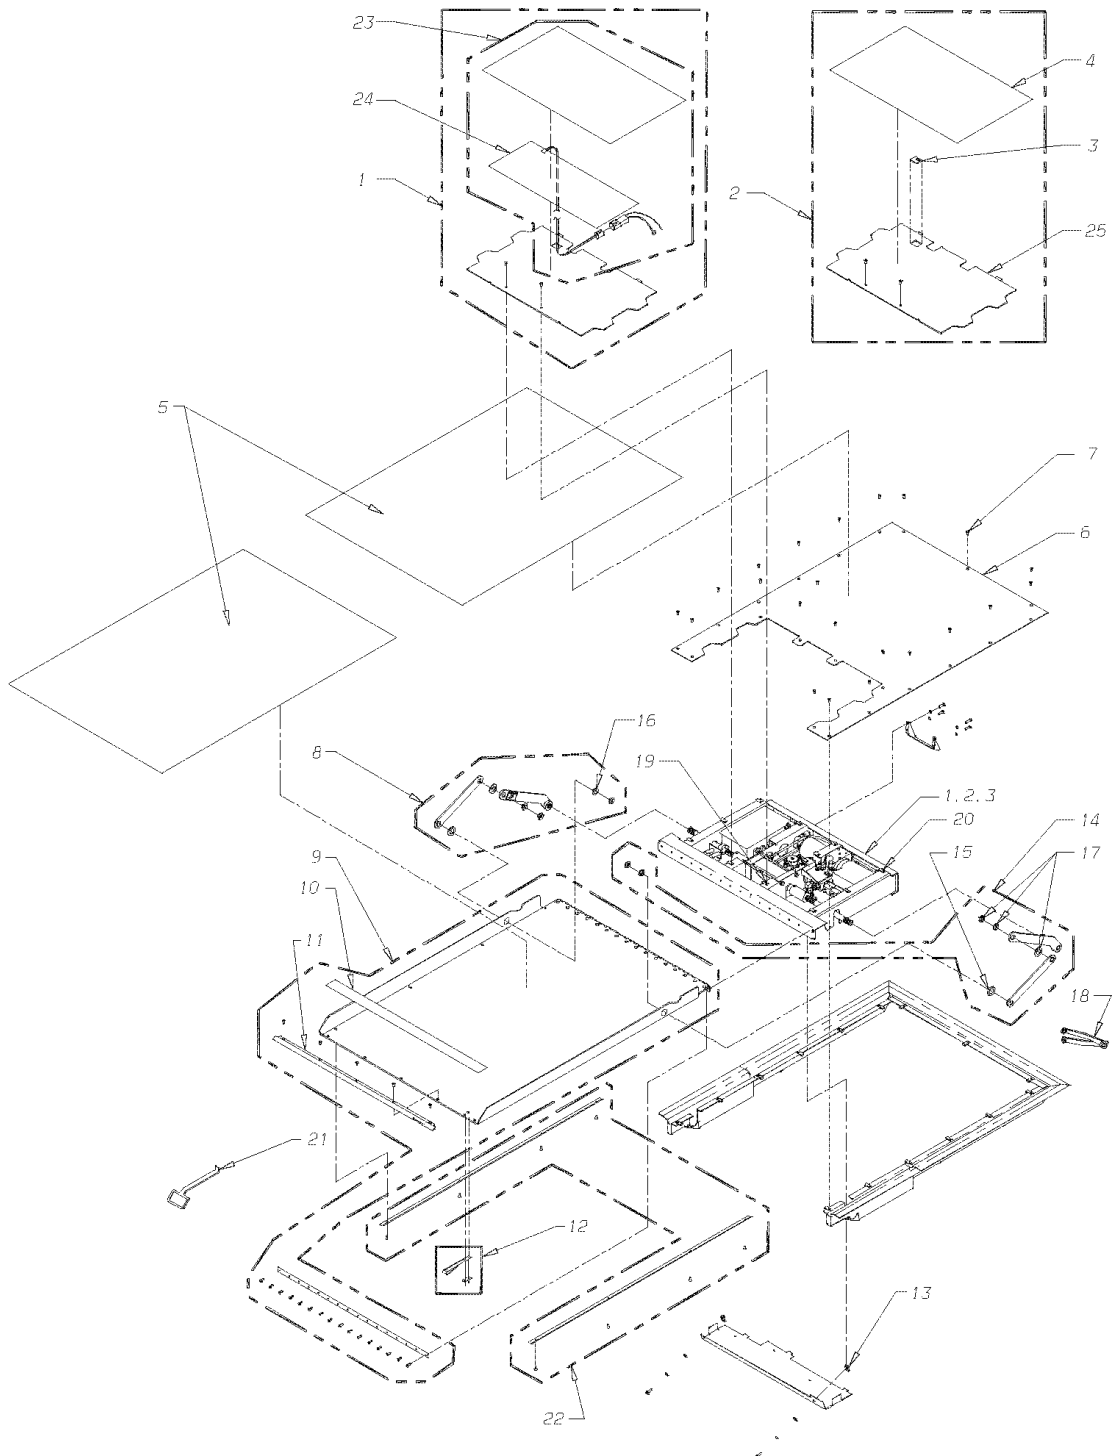

Models: L4RE
LIFT
RAMP, RICON
FOLD OVER, RAMP ASSEMBLY
With: FEATURE 31062-02

Key	PartNumber	Qty	Description	Comment