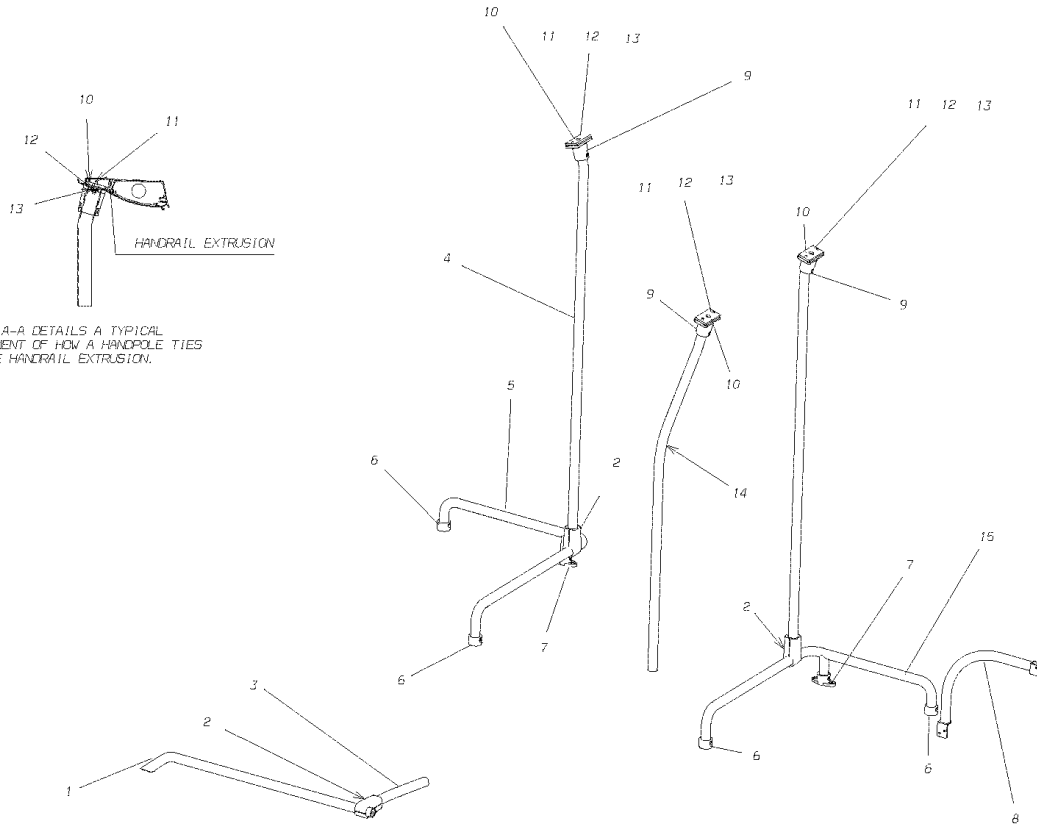

Models: L4RE
HANDRAILS
KIT, HANDRAIL
CAB
WHITE

Key	PartNumber	Qty	Description	Comment