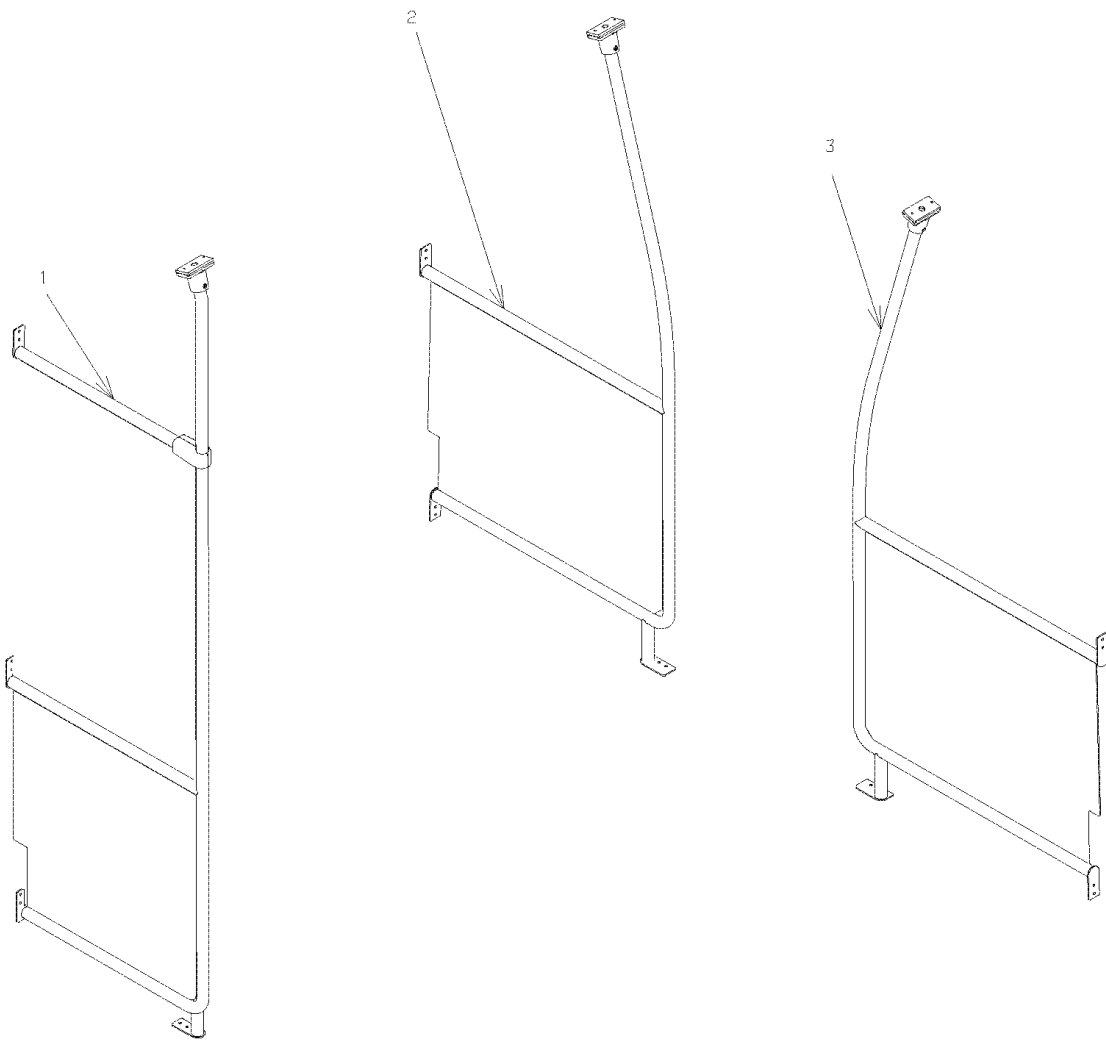

Models: L4RE
HANDRAILS
HANDPOLES/ GRABRAILS
35' UNIT

Key	PartNumber	Qty	Description	Comment