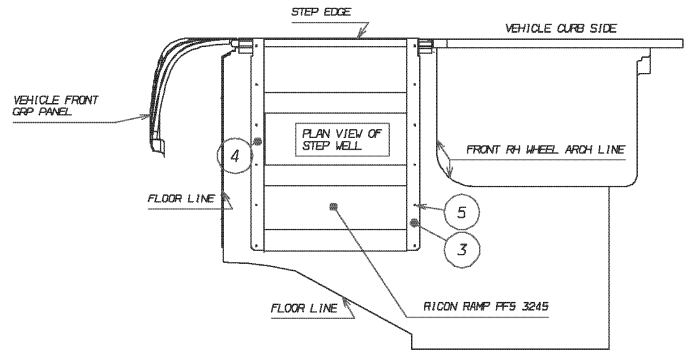

DR. 01/17/03 BY TB	4760982	A	
APP. BY FRT		REV	

© BLUE BIRD BODY COMPANY. ALL RIGHTS RESERVED