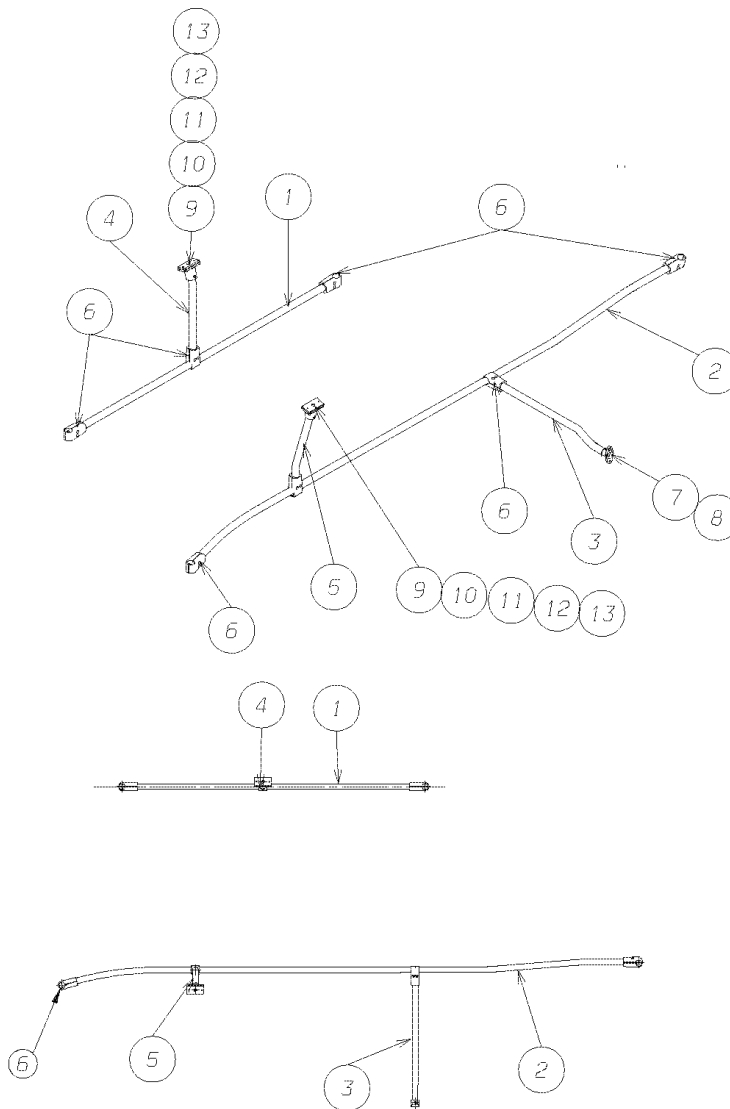

Models: L4RE
HANDRAILS
KIT, HANDRAIL
SALOON, LOWER
YELLOW OR STAINLESS STEEL
With: FEATURE 06152-09, -11

Key	PartNumber	Qty	Description	Comment