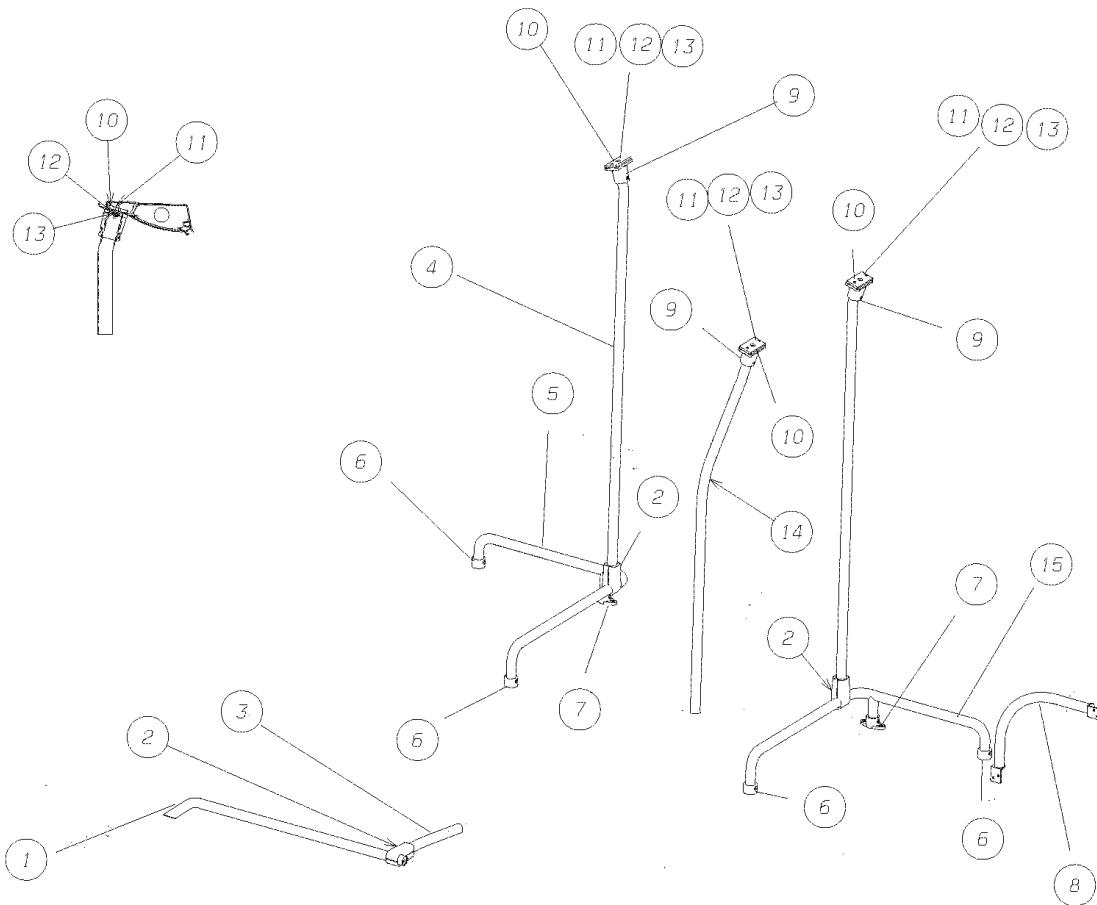

Models: L4RE
HANDRAILS
KIT, HANDRAIL
CAB
With: YELLOW OR STAINLESS STEEL
FEATURE 06152-09, -10, -11, -12

Key	PartNumber	Qty	Description	Comment