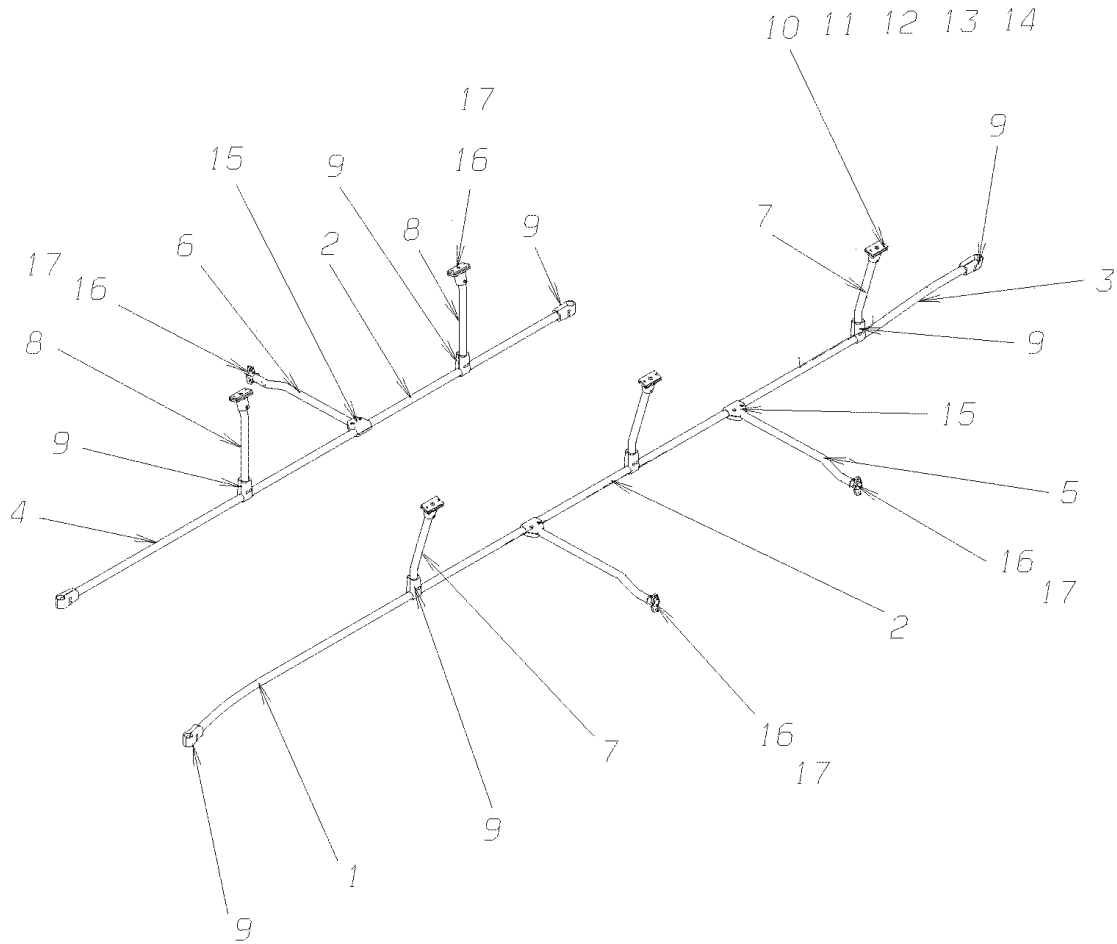

Models: L4RE
HANDRAILS
KIT, HANDRAIL
SALOON LOWER
WHITE

Key	PartNumber	Qty	Description	Comment