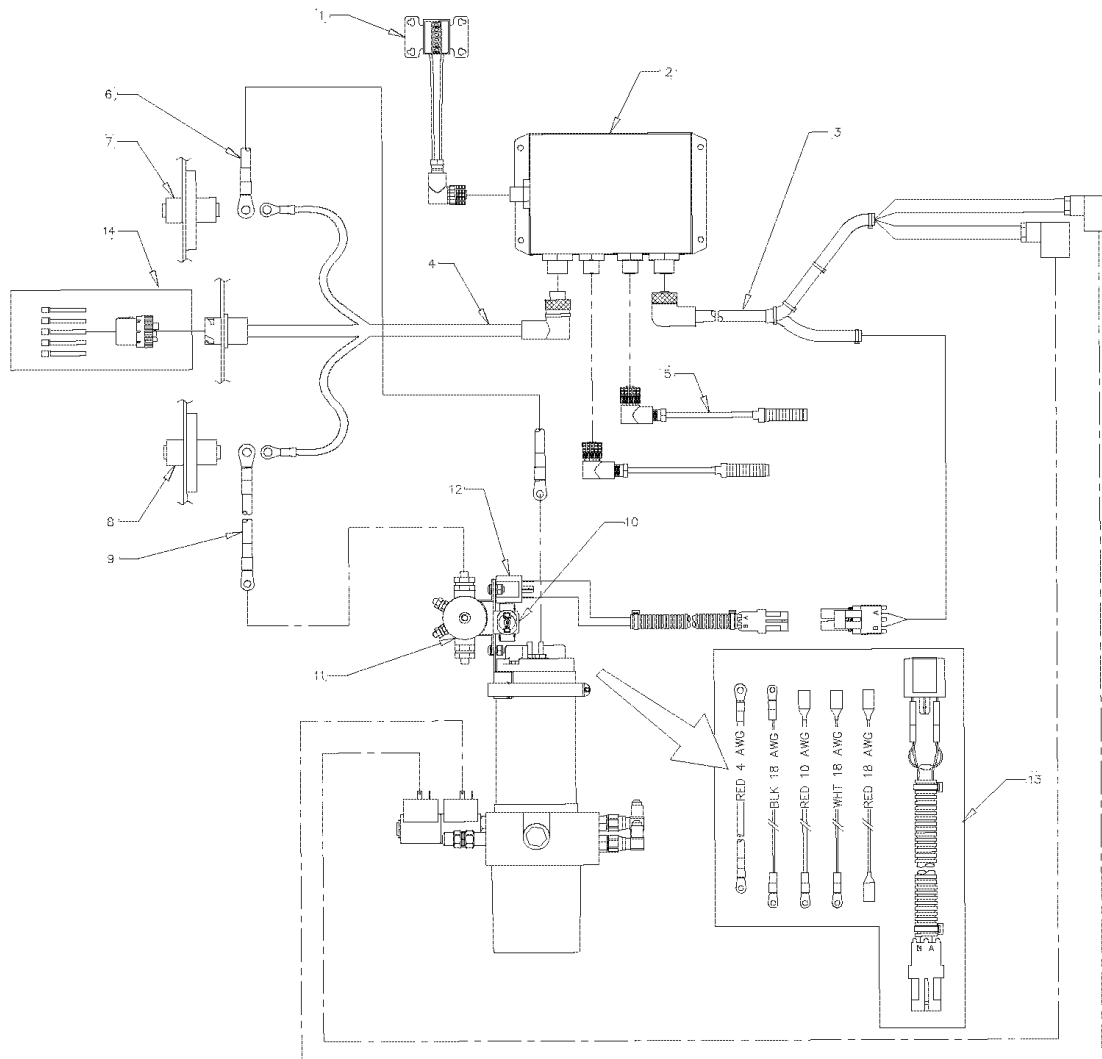

Models: L4RE
LIFT
RAMP, RICON
FOLD OVER, ELECTRICAL HARNESS AND COMPONENTS
With: FEATURE 31062-02

Key	PartNumber	Qty	Description	Comment