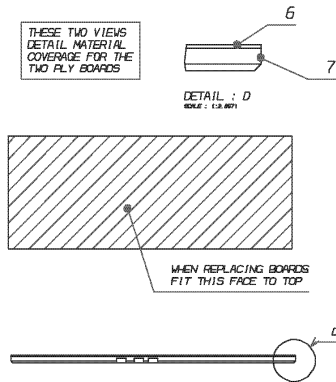

DR. 01/17/03 BY TB	4760982	A	
APP. BY FRT		REV	

© BLUE BIRD BODY COMPANY. ALL RIGHTS RESERVED