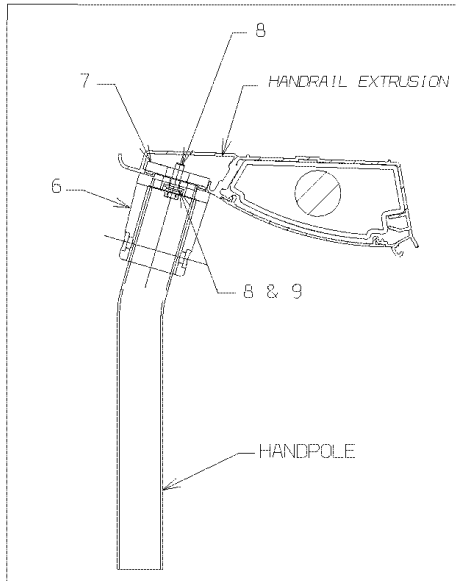

Models: **L4RE
HANDRAILS
HANDPOLES/ GRABRAILS
30' UNIT WITH 60 INCH LUGGAGE RACK**

Key	PartNumber	Qty	Description	Comment