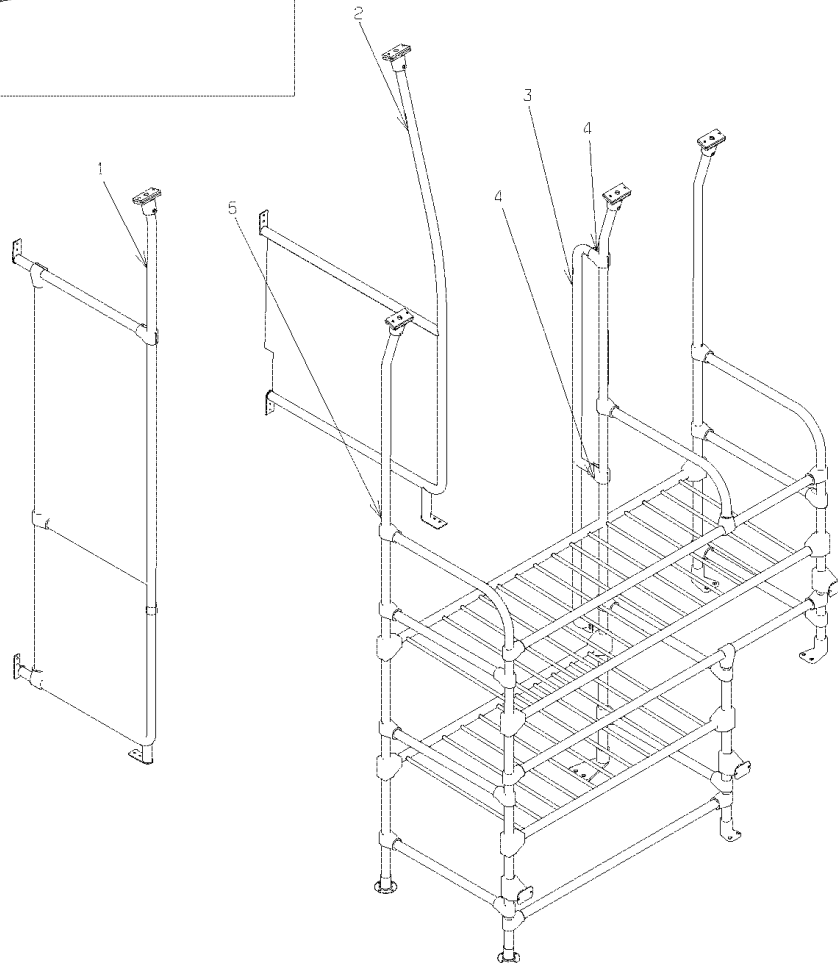

Models: **L4RE
HANDRAILS
HANDPOLES/ GRABRAILS
30' UNIT WITH 60 INCH LUGGAGE RACK**

Key	PartNumber	Qty	Description	Comment