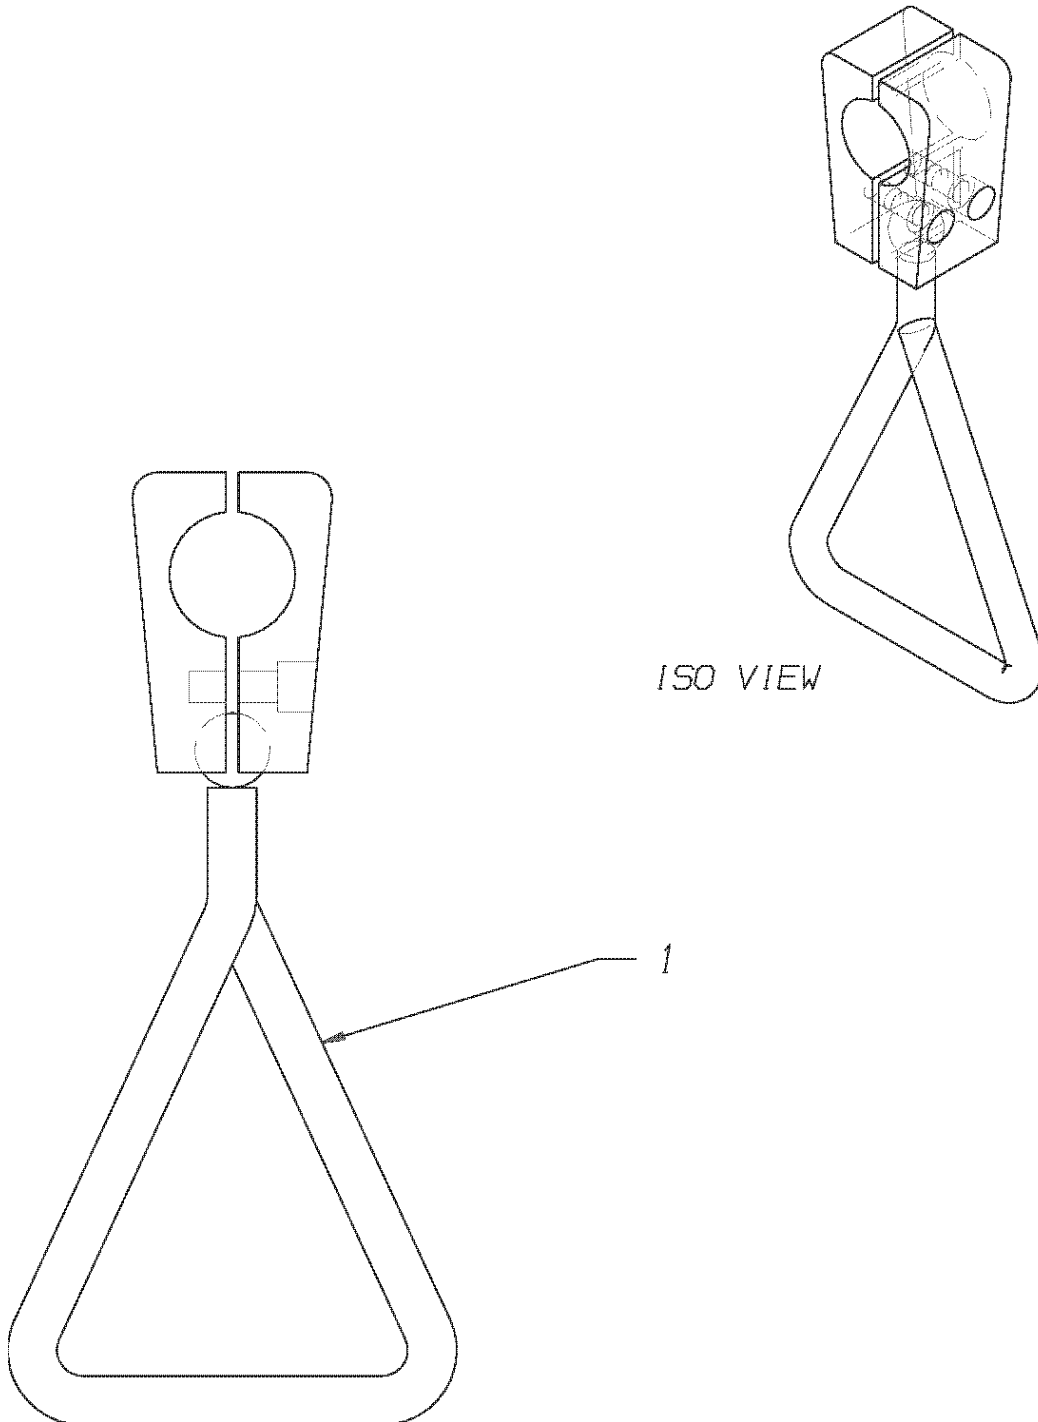

Models: **L4RE
HANDRAILS
HANDLE, GRAB, TRIANGULAR**

Key	PartNumber	Qty	Description	Comment
-----	------------	-----	-------------	---------

DR. 06/09/04	BY TB		9029137	A
APP.	BY	FRT		REV

© BLUE BIRD BODY COMPANY. ALL RIGHTS RESERVED