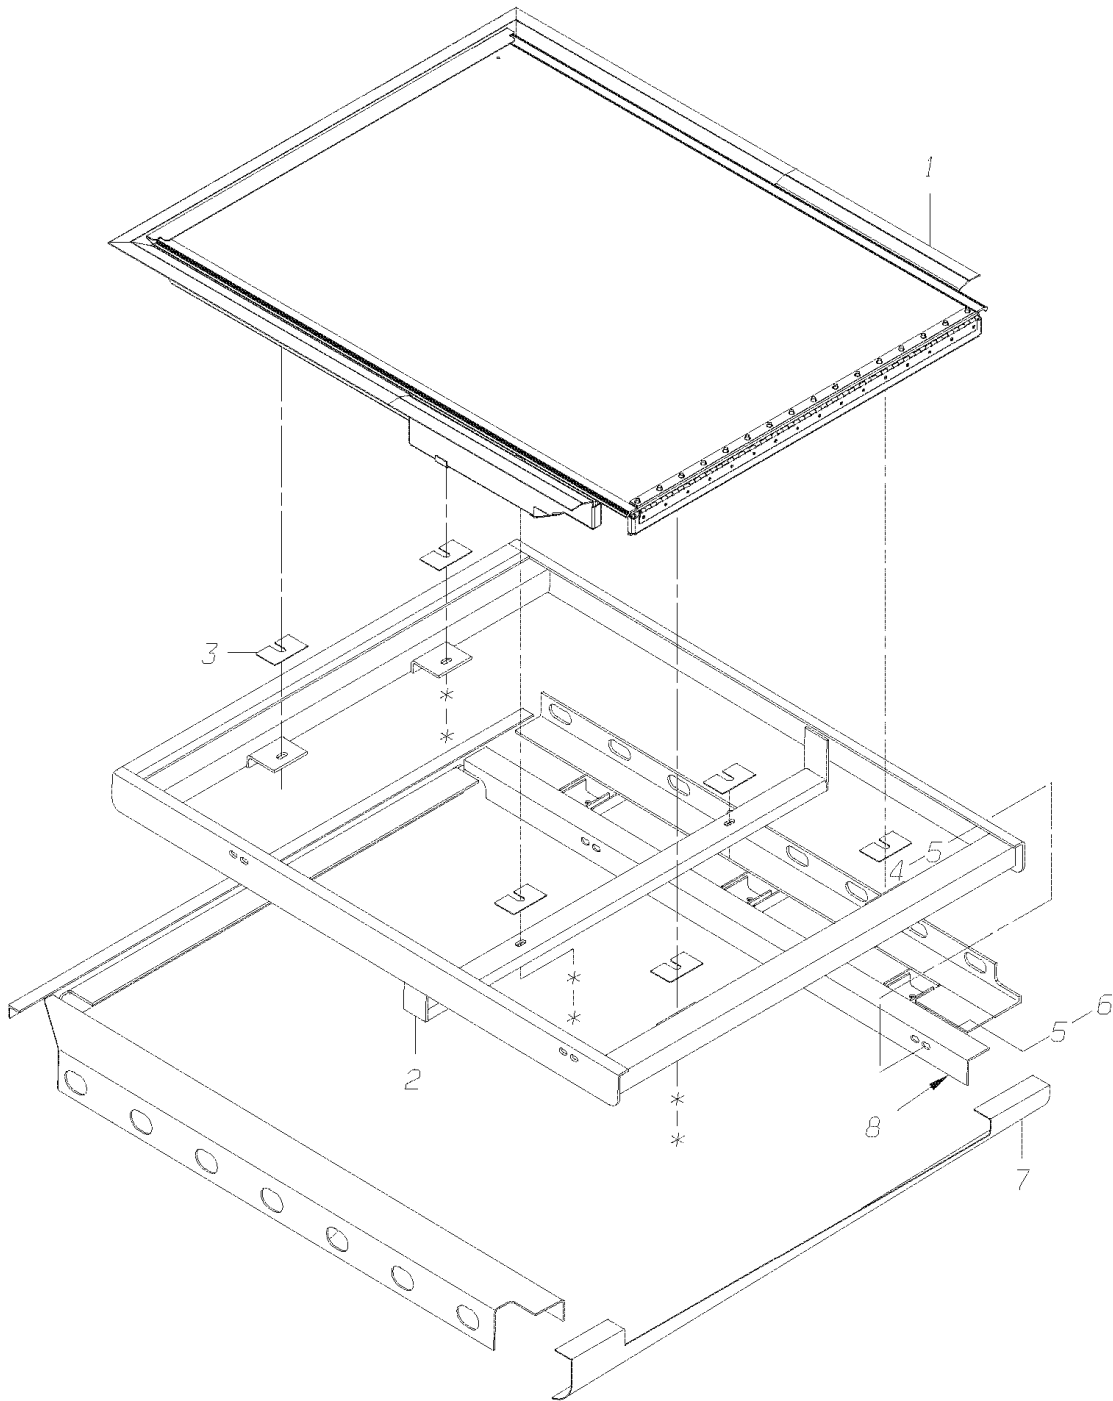

Models: L4RE
LIFT
RAMP, RICON
FOLD OVER, WHEELCHAIR
With: FEATURE 31062-02

Key	PartNumber	Qty	Description	Comment