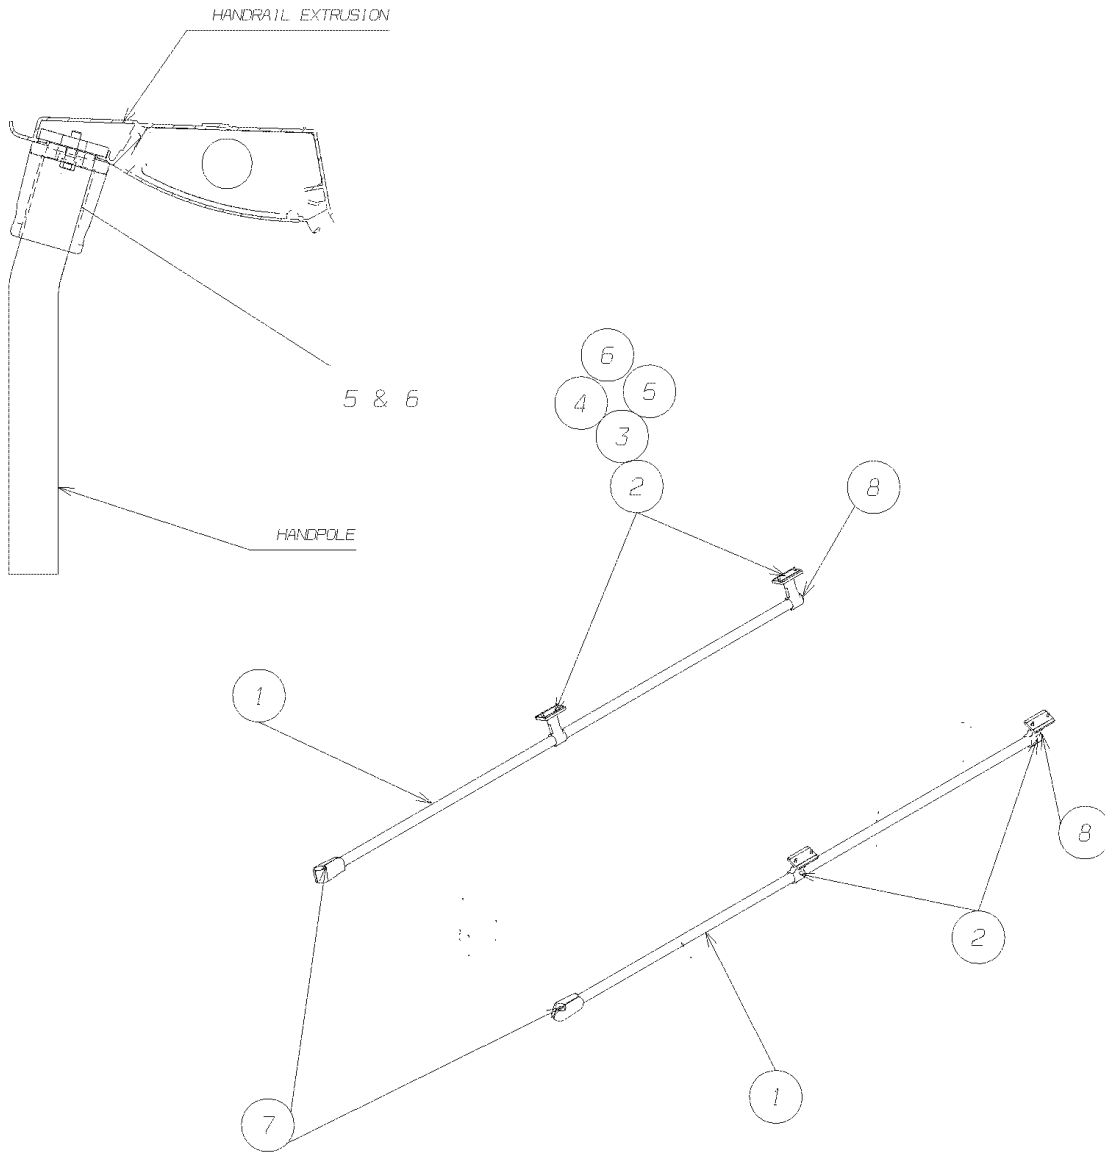

Models: L4RE
HANDRAILS
KIT, HANDRAIL
SALOON UPPER
WHITE
With: FEATURE 06152-09, -10, -11, -12

Key	PartNumber	Qty	Description	Comment