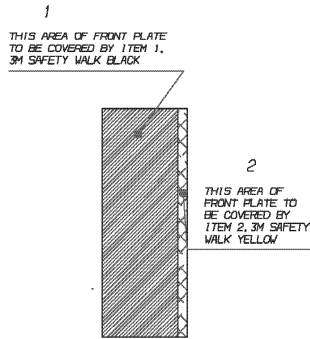

DR. 01/17/03 BY TB	4760982	A	
APP. BY FRT		REV	

© BLUE BIRD BODY COMPANY. ALL RIGHTS RESERVED