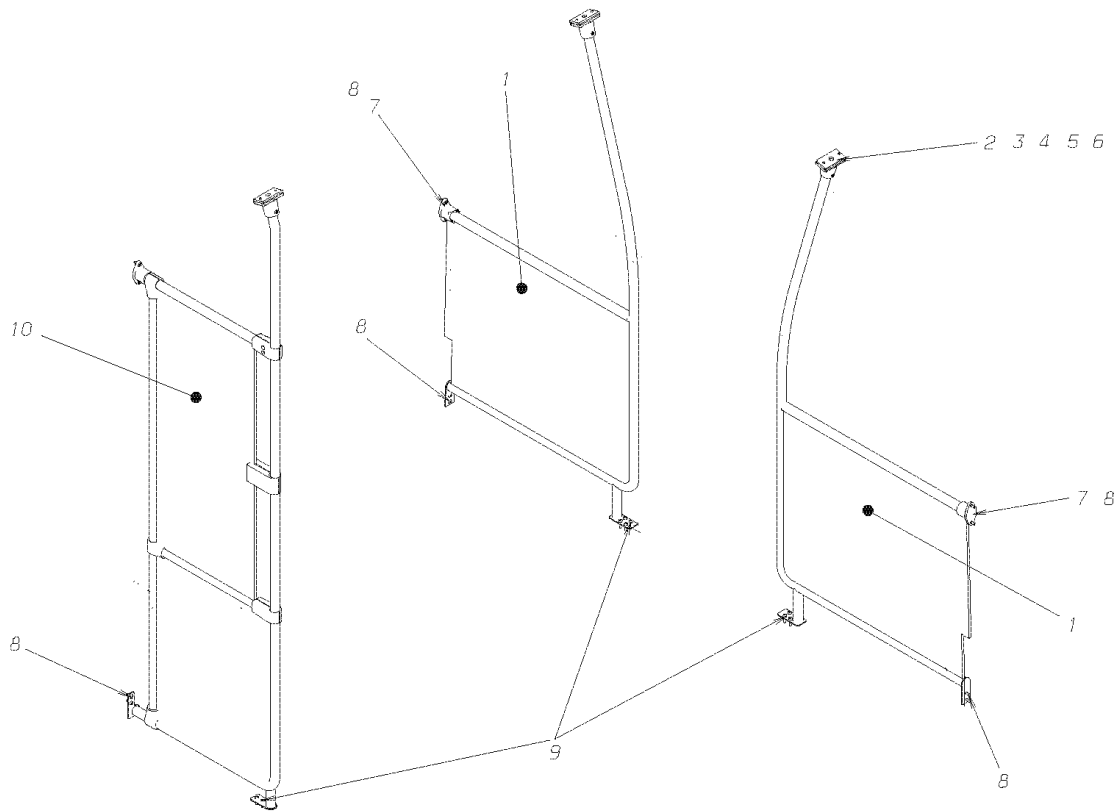

Models: L4RE
HANDRAILS
With: KIT, PARTITION WITH CENTER DOOR
FEATURE 06152-09, -11

Key	PartNumber	Qty	Description	Comment