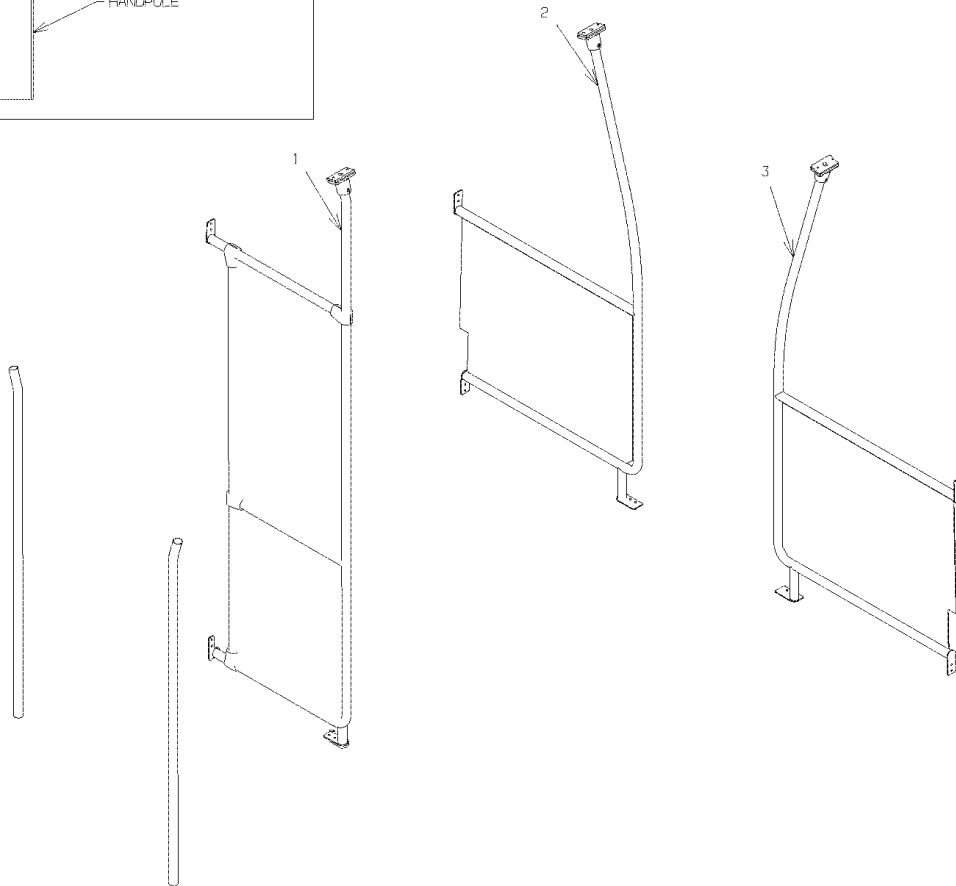

Models: L4RE
HANDRAILS
HANDPOLES/ GRABRAILS
30' UNIT

Key	PartNumber	Qty	Description	Comment