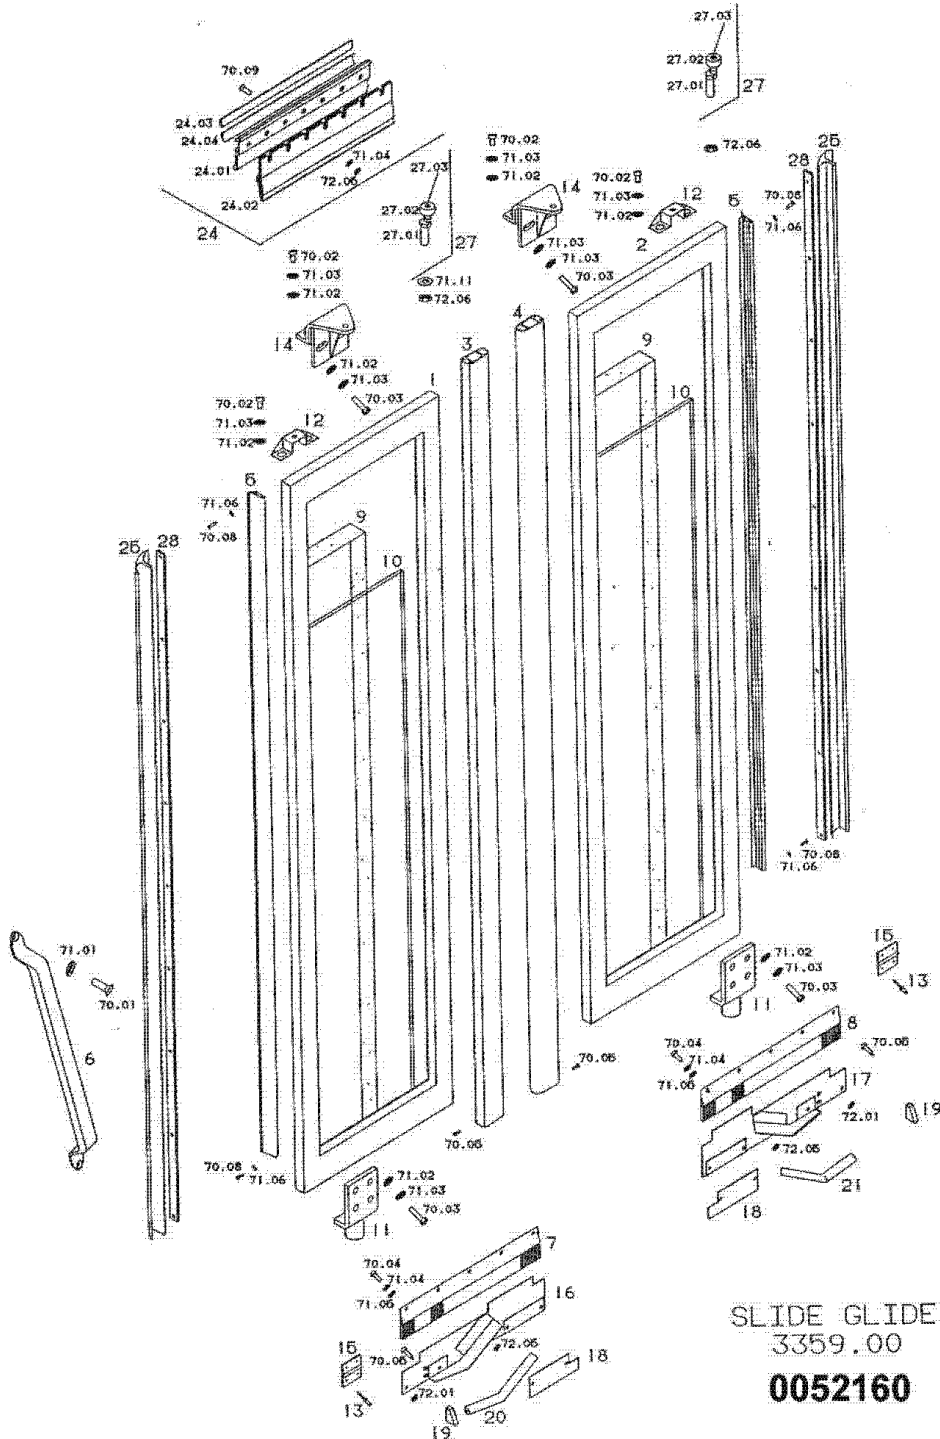

Models: **L4RE
ENTRANCE
BODE
INSTALLATION
3359.00**

Key	PartNumber	Qty	Description	Comment