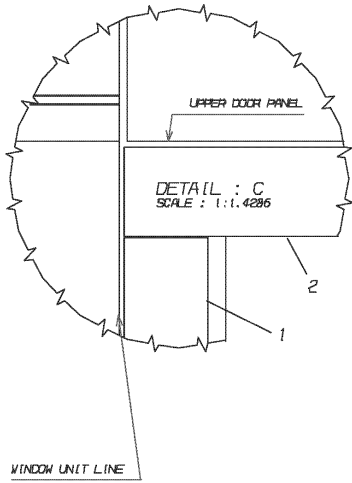

Models: L4RE
ENTRANCE
PANELS, TOP/ SIDE
With: FEATURE 30977-08

Key	PartNumber	Qty	Description	Comment

DR. 02/06/03	BY TB	4761080	A	 BLUE BIRD
APP.	BY FRT		REV	

© BLUE BIRD BODY COMPANY, INC. ALL RIGHTS RESERVED