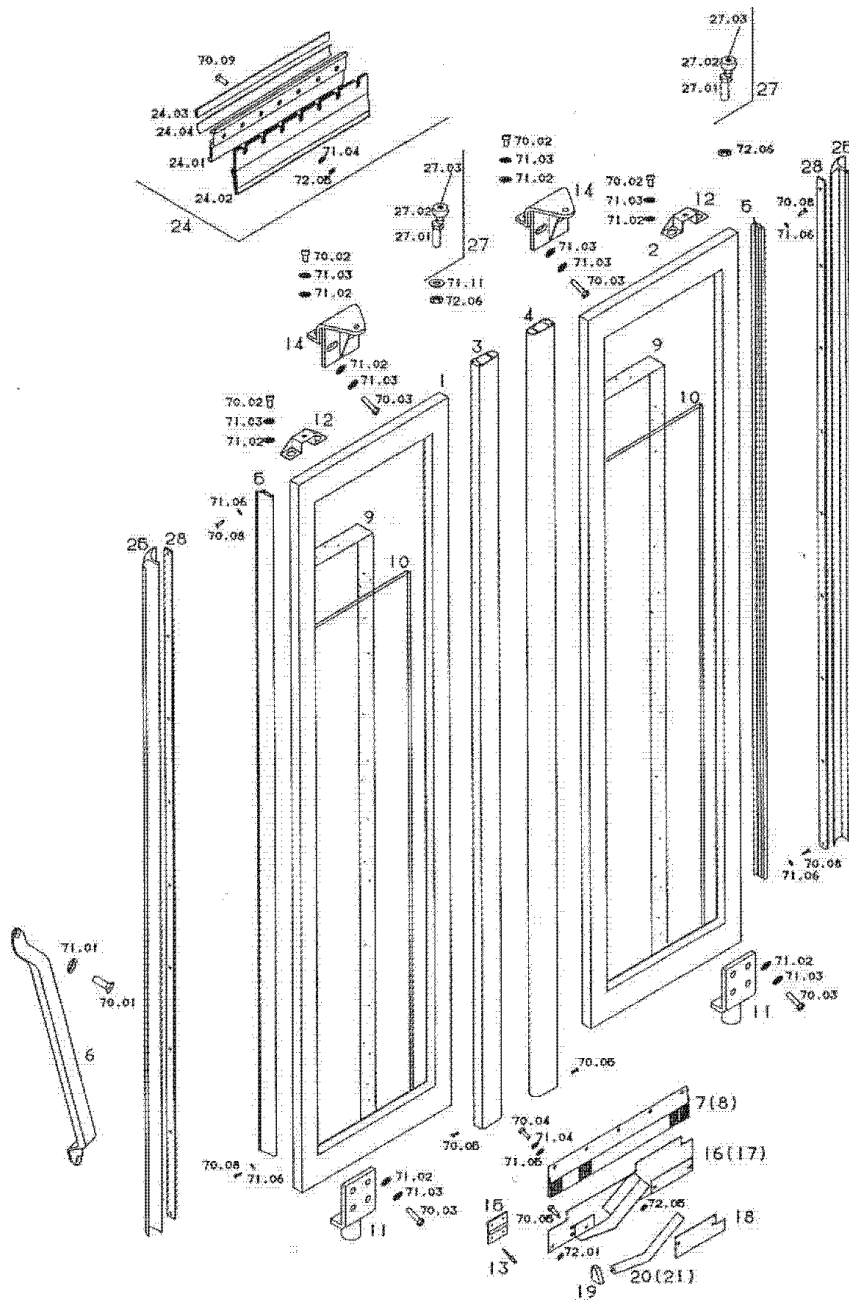

Models: **L4RE
CENTER
BODE
INSTALLATION
3360.00**

Key	PartNumber	Qty	Description	Comment

SLIDE GLIDE
3360.00
0052197