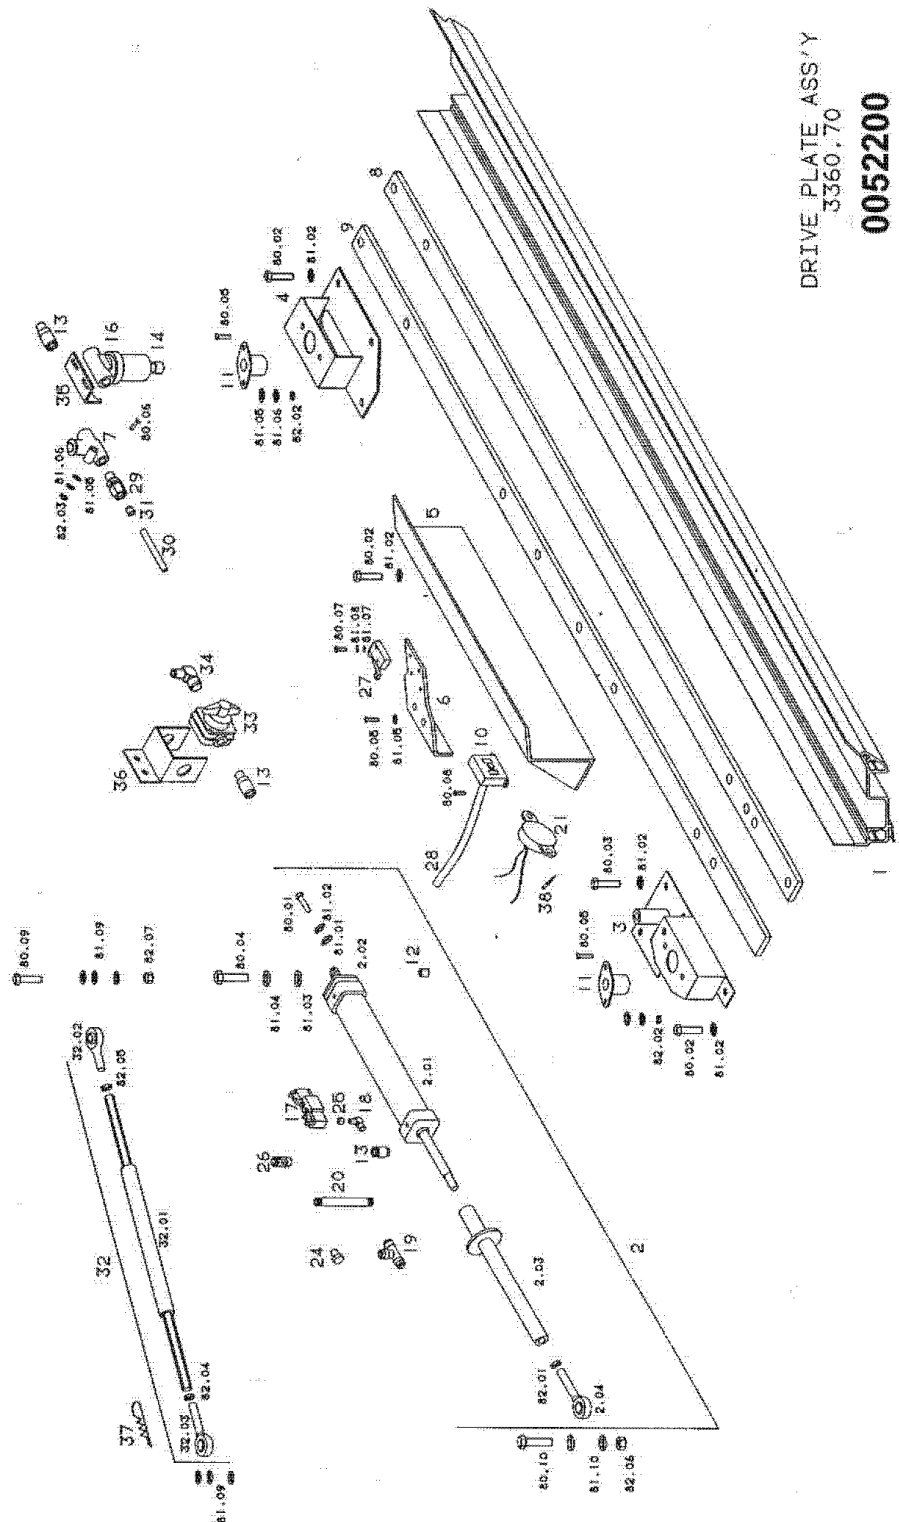

Models: L4RE
CENTER
BODE
DRIVE PLATE ASSY
3360.70

Key	PartNumber	Qty	Description	Comment

DRIVE PLATE ASS'Y
3360.70
0052200