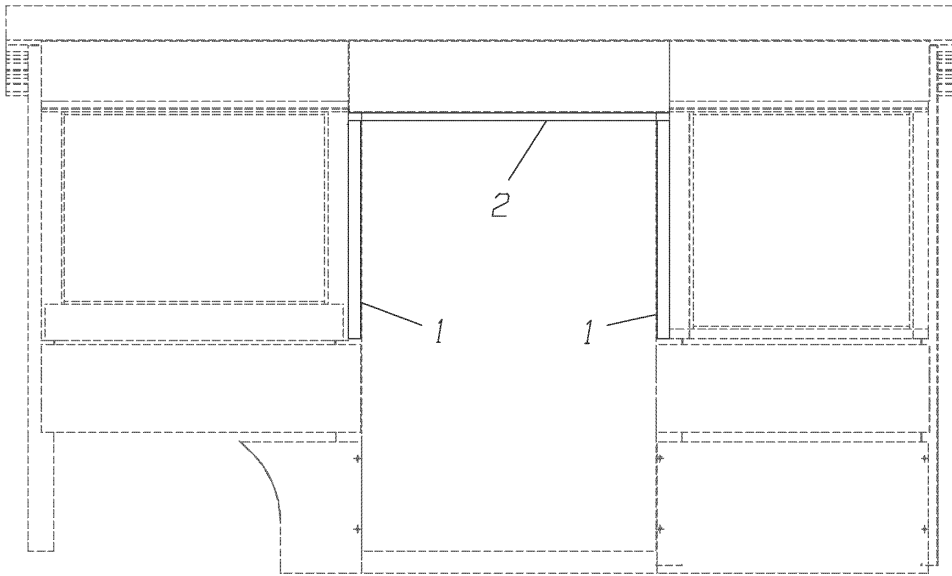

Models: L4RE
With: CENTER
PANELS, TOP/ SIDE
FEATURE 31061-04, -05

Key	PartNumber	Qty	Description	Comment

DR. 02/05/03 BY TB	4761081	A	
APP. BY	ERT	REV	

© BLUE BIRD BODY COMPANY, ALL RIGHTS RESERVED

DETAIL : D
SCALE : 1:2.8571