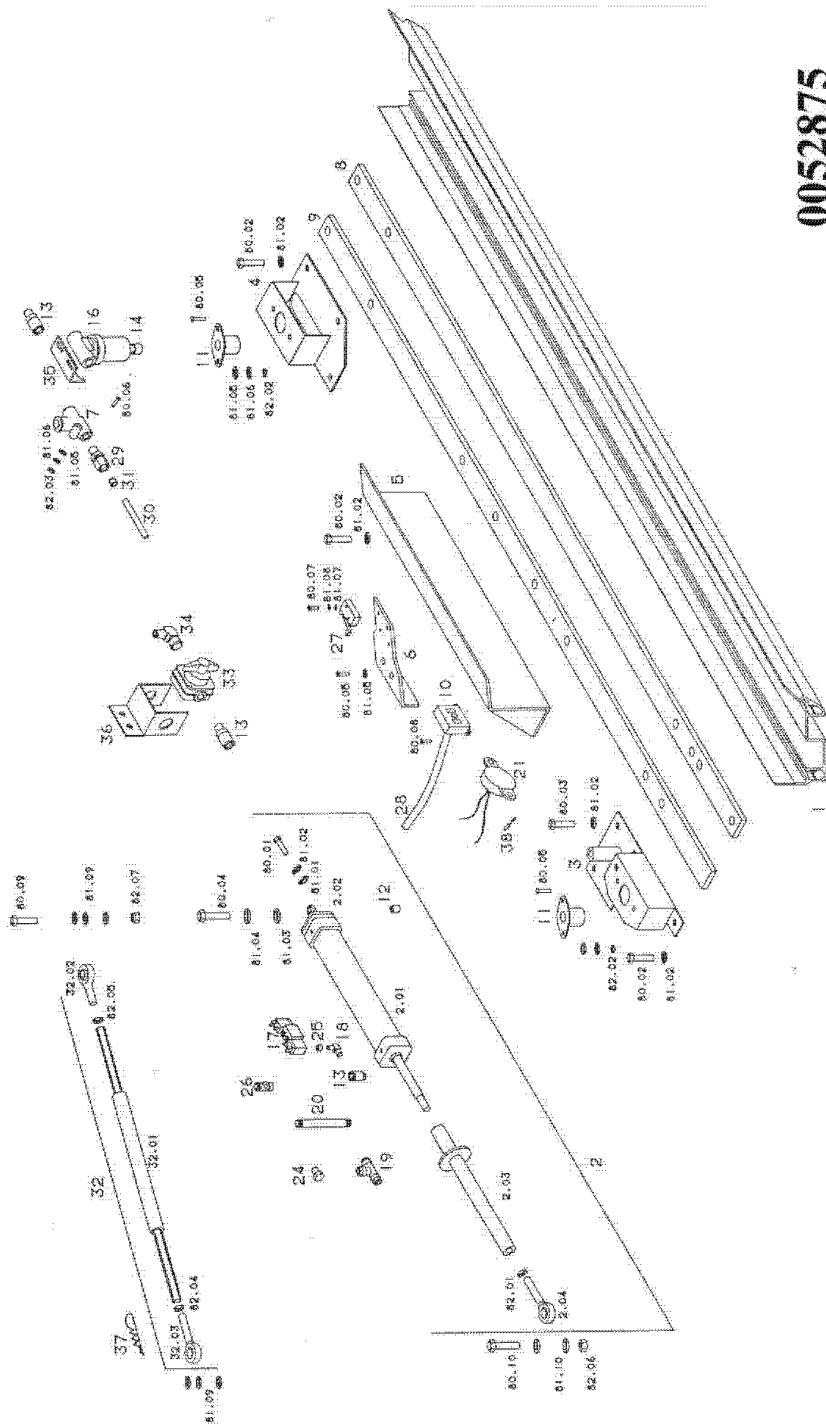

Models: **L4RE
ENTRANCE
BODE
DRIVE PLATE ASSY
3389.70**

Key	PartNumber	Qty	Description	Comment

0052875