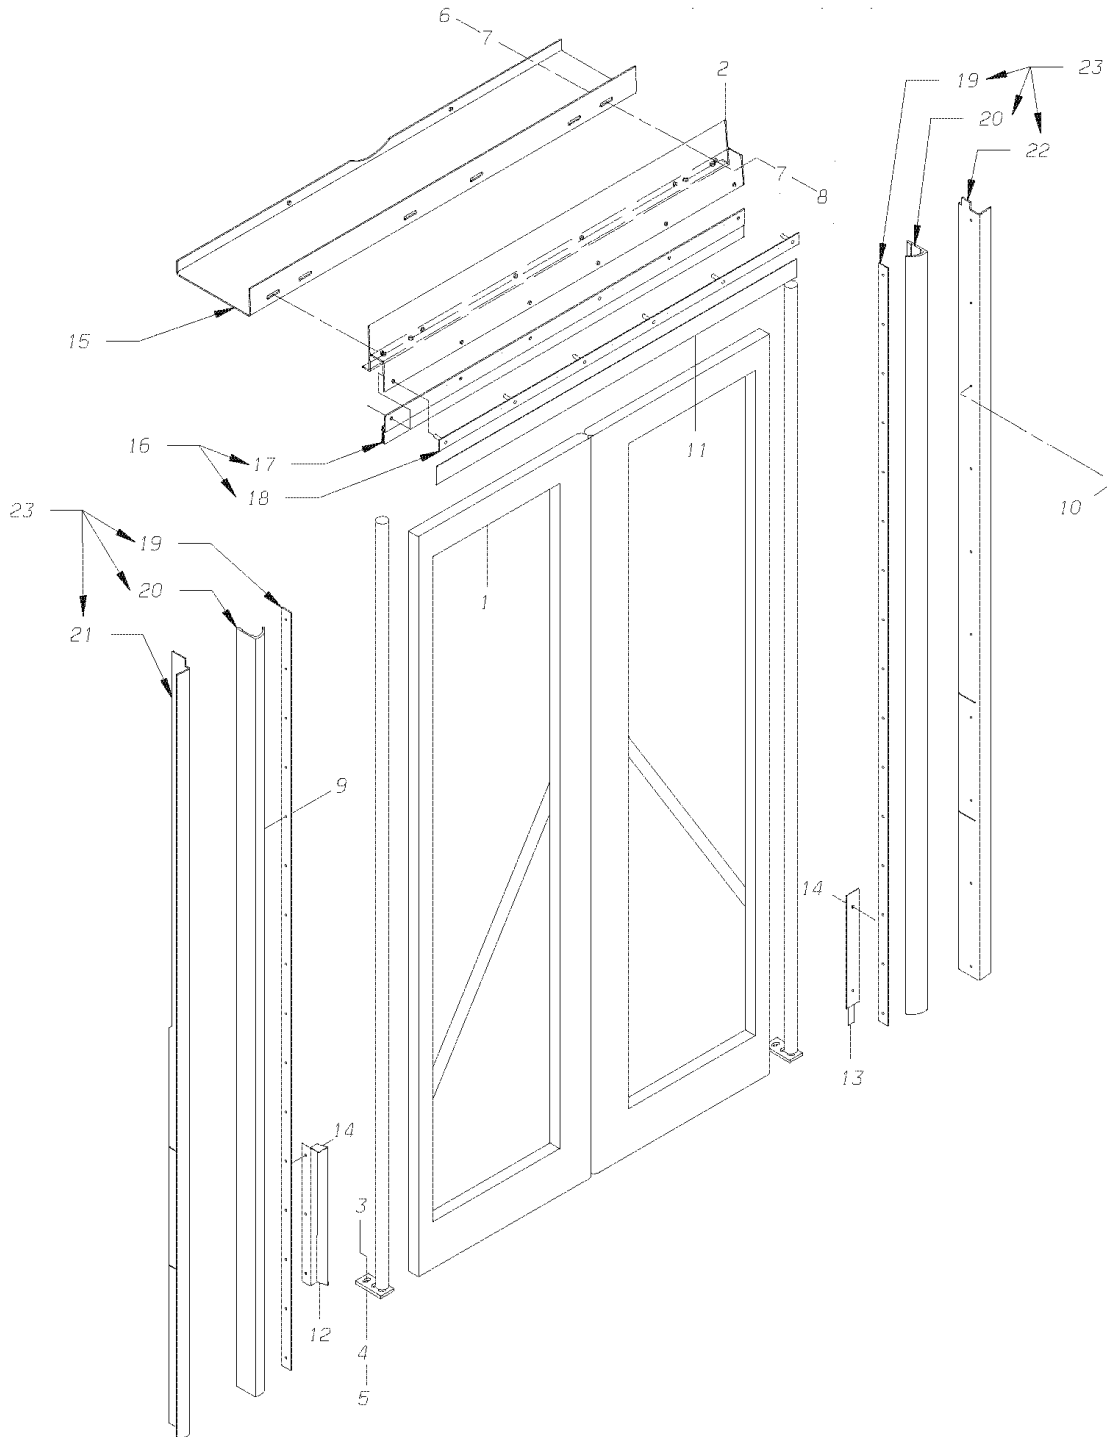

Models: L4RE
CENTER
VAPOR
INSTALLATION
35' UNIT
With: FEATURE 31061-07

Key	PartNumber	Qty	Description	Comment