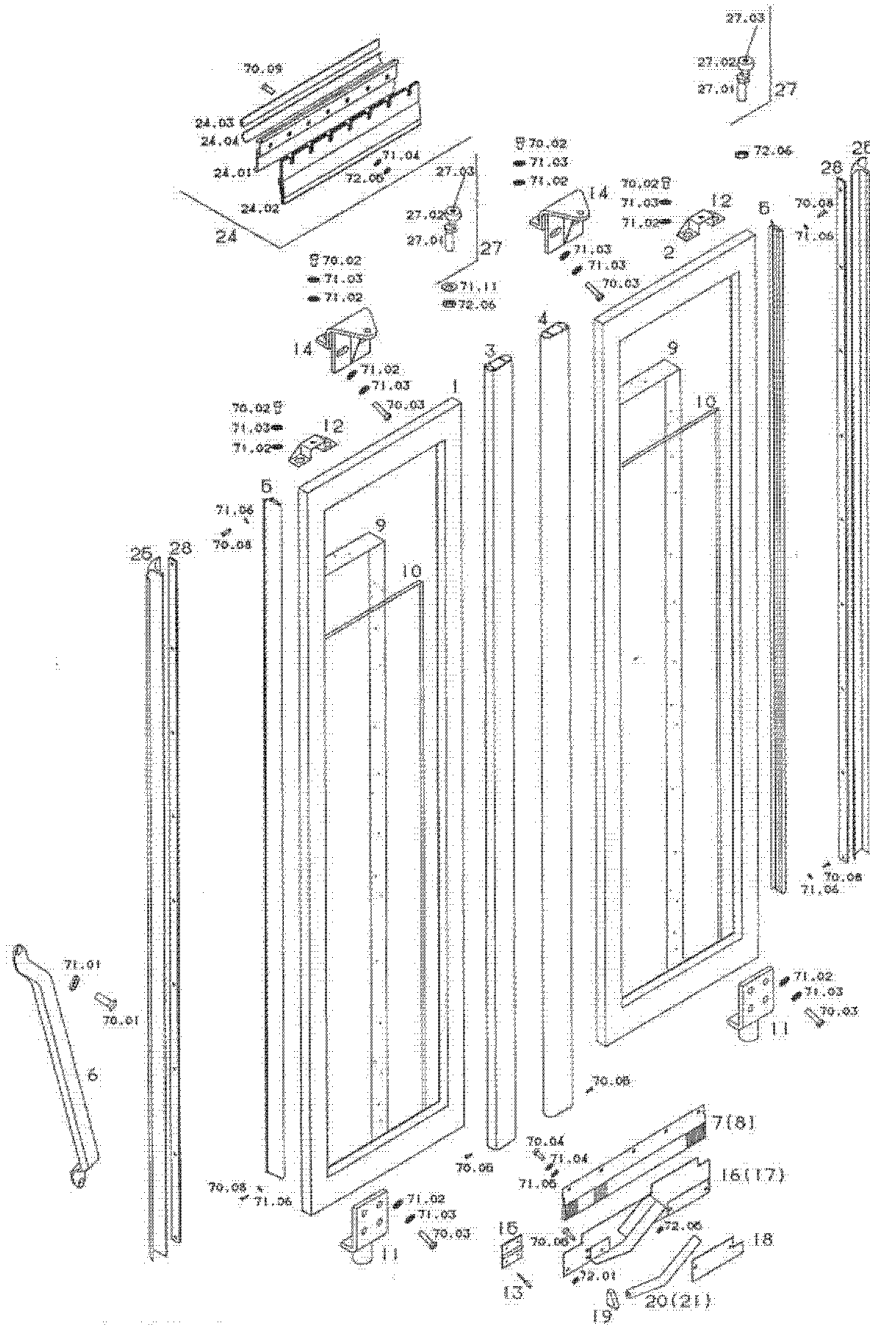

Models: L4RE
ENTRANCE
BODE
INSTALLATION
3389.00

Key	PartNumber	Qty	Description	Comment

0052877