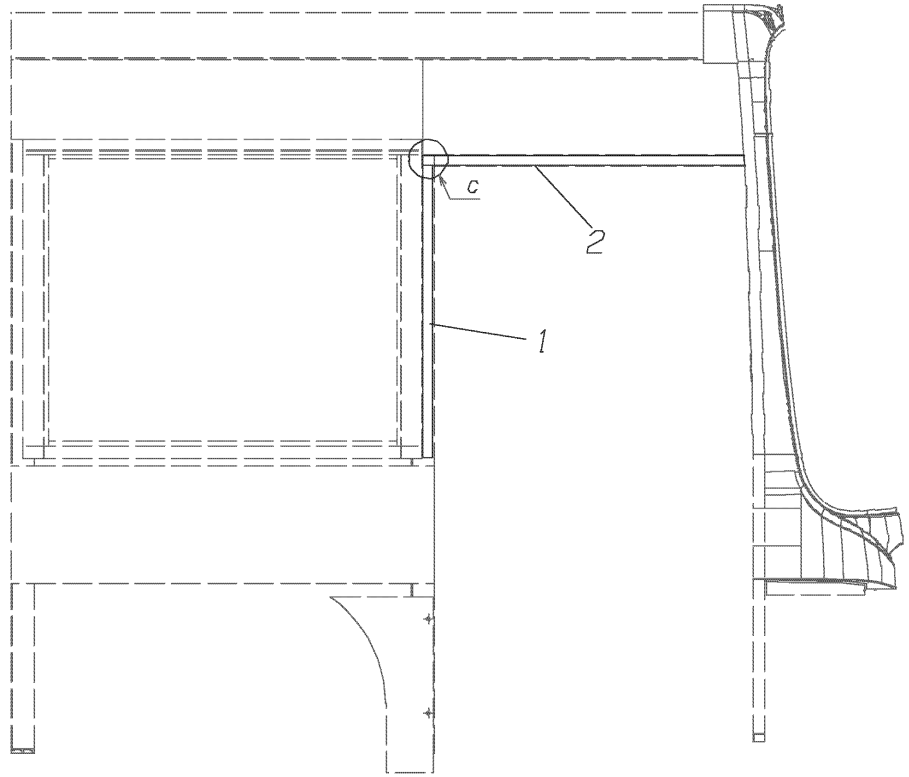

Models: L4RE
ENTRANCE
PANELS, TOP/ SIDE
With: FEATURE 30977-08

Key	PartNumber	Qty	Description	Comment

DR. 02/06/03	BY TB	4761080	A	 BLUE BIRD
APP.	BY FRT		REV	

© BLUE BIRD BODY COMPANY, INC. ALL RIGHTS RESERVED