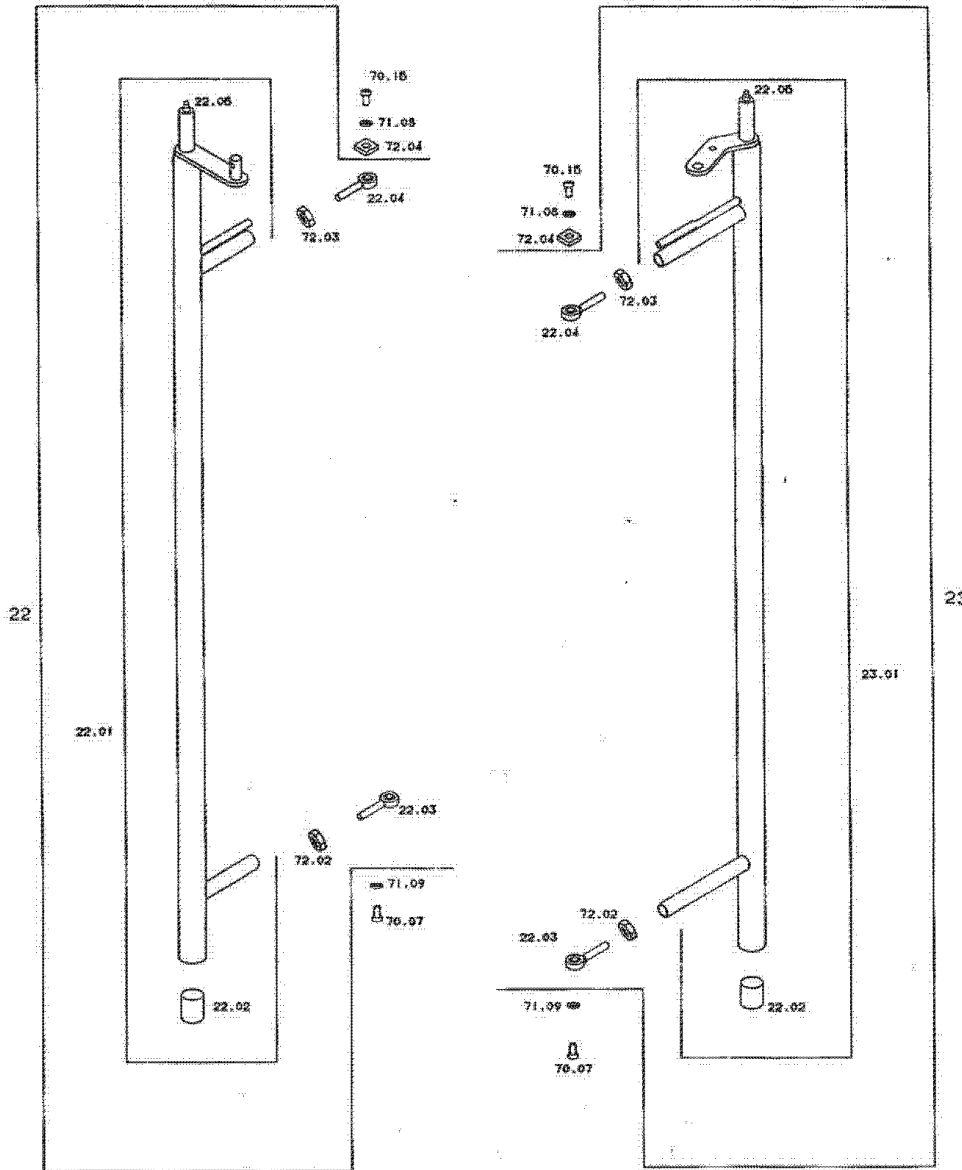

Models: L4RE
ENTRANCE
BODE
ROTATING COLUMN ASSY
3359.00

Key	PartNumber	Qty	Description	Comment

ROT. COL. ASS'Y
3359.00

0052161