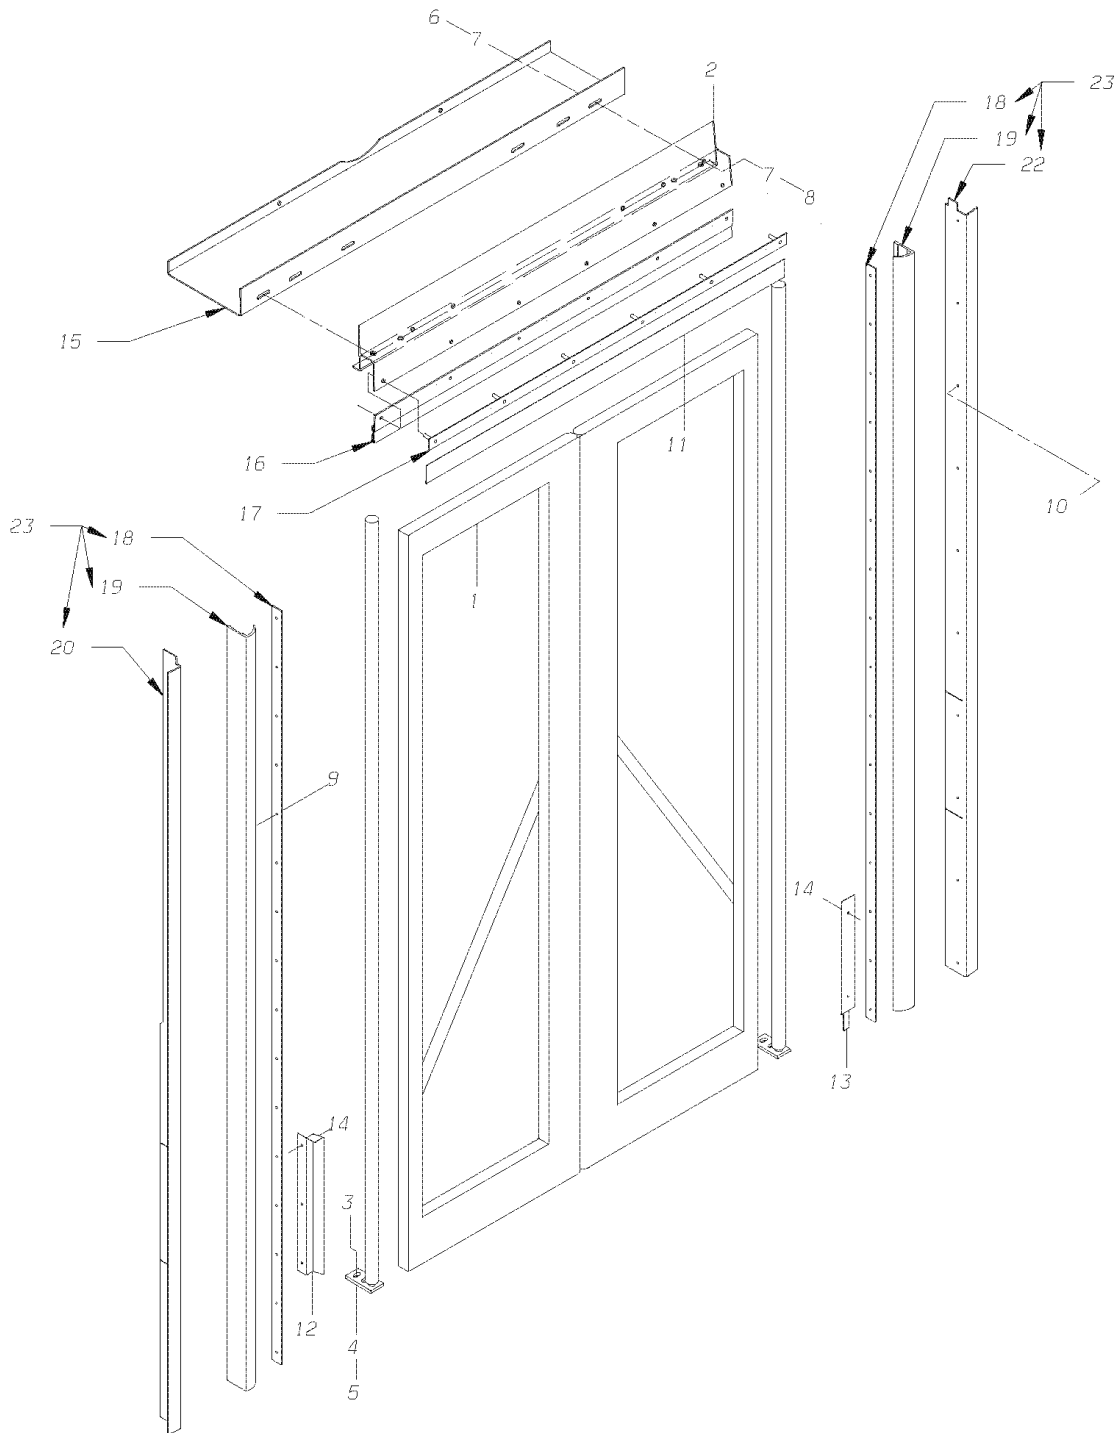

Models: L4RE
CENTER
VAPOR
INSTALLATION
30' UNIT
With: FEATURE 31061-08

Key	PartNumber	Qty	Description	Comment