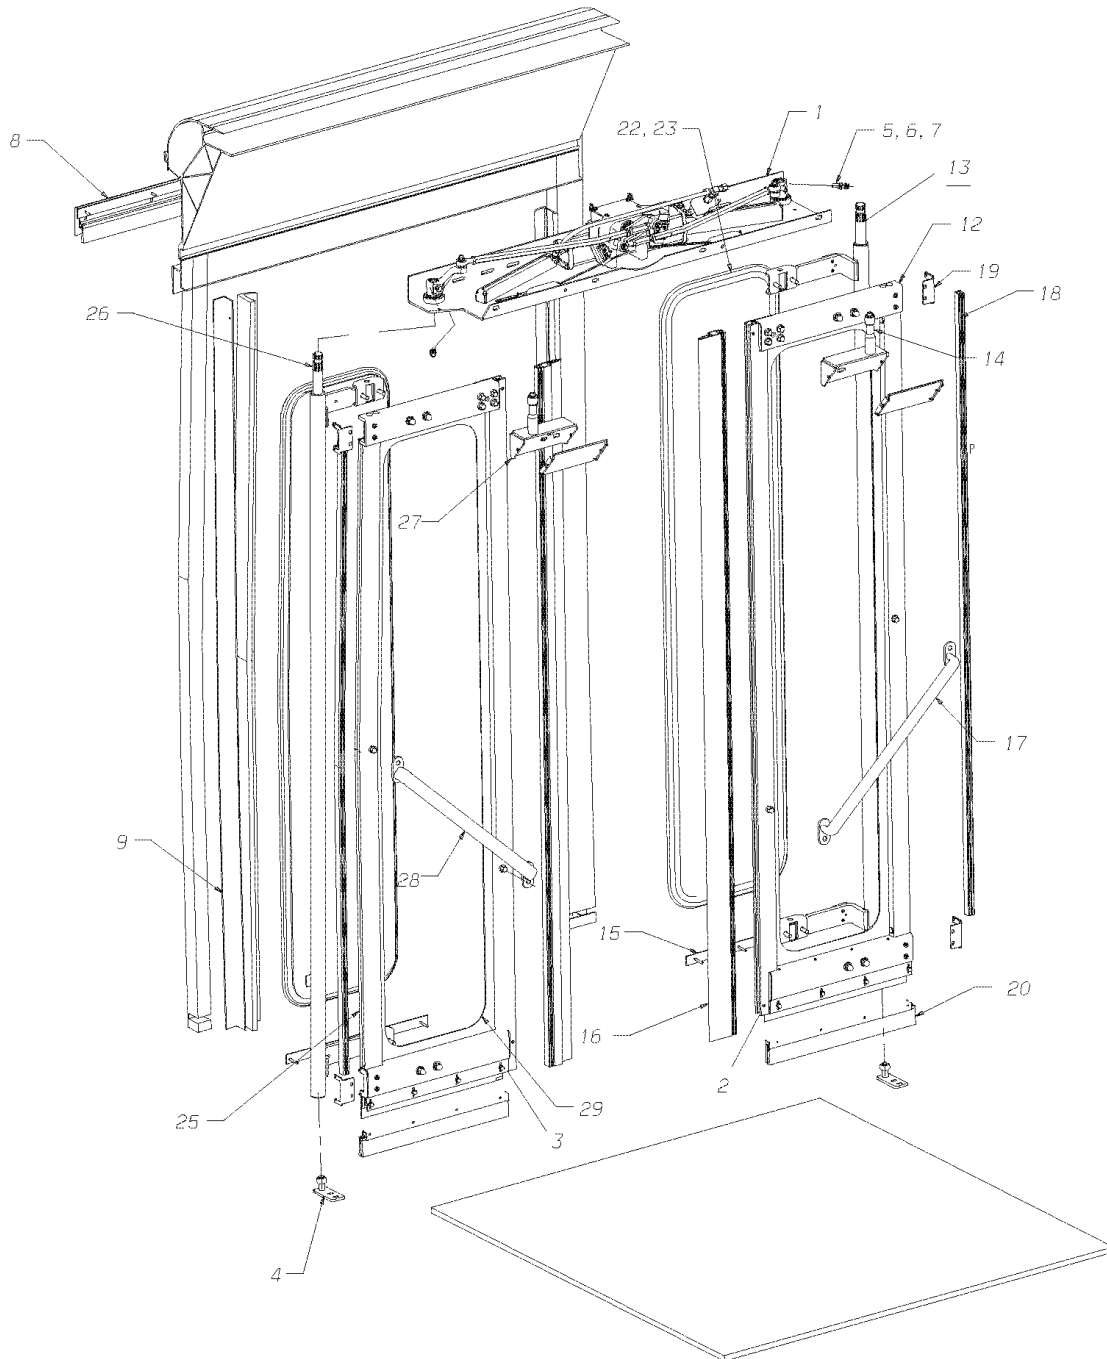

Models: L4RE
ENTRANCE
VAPOR
COMPONENTS
30/35' UNIT
With: FEATURE 30977-10

Key	PartNumber	Qty	Description	Comment