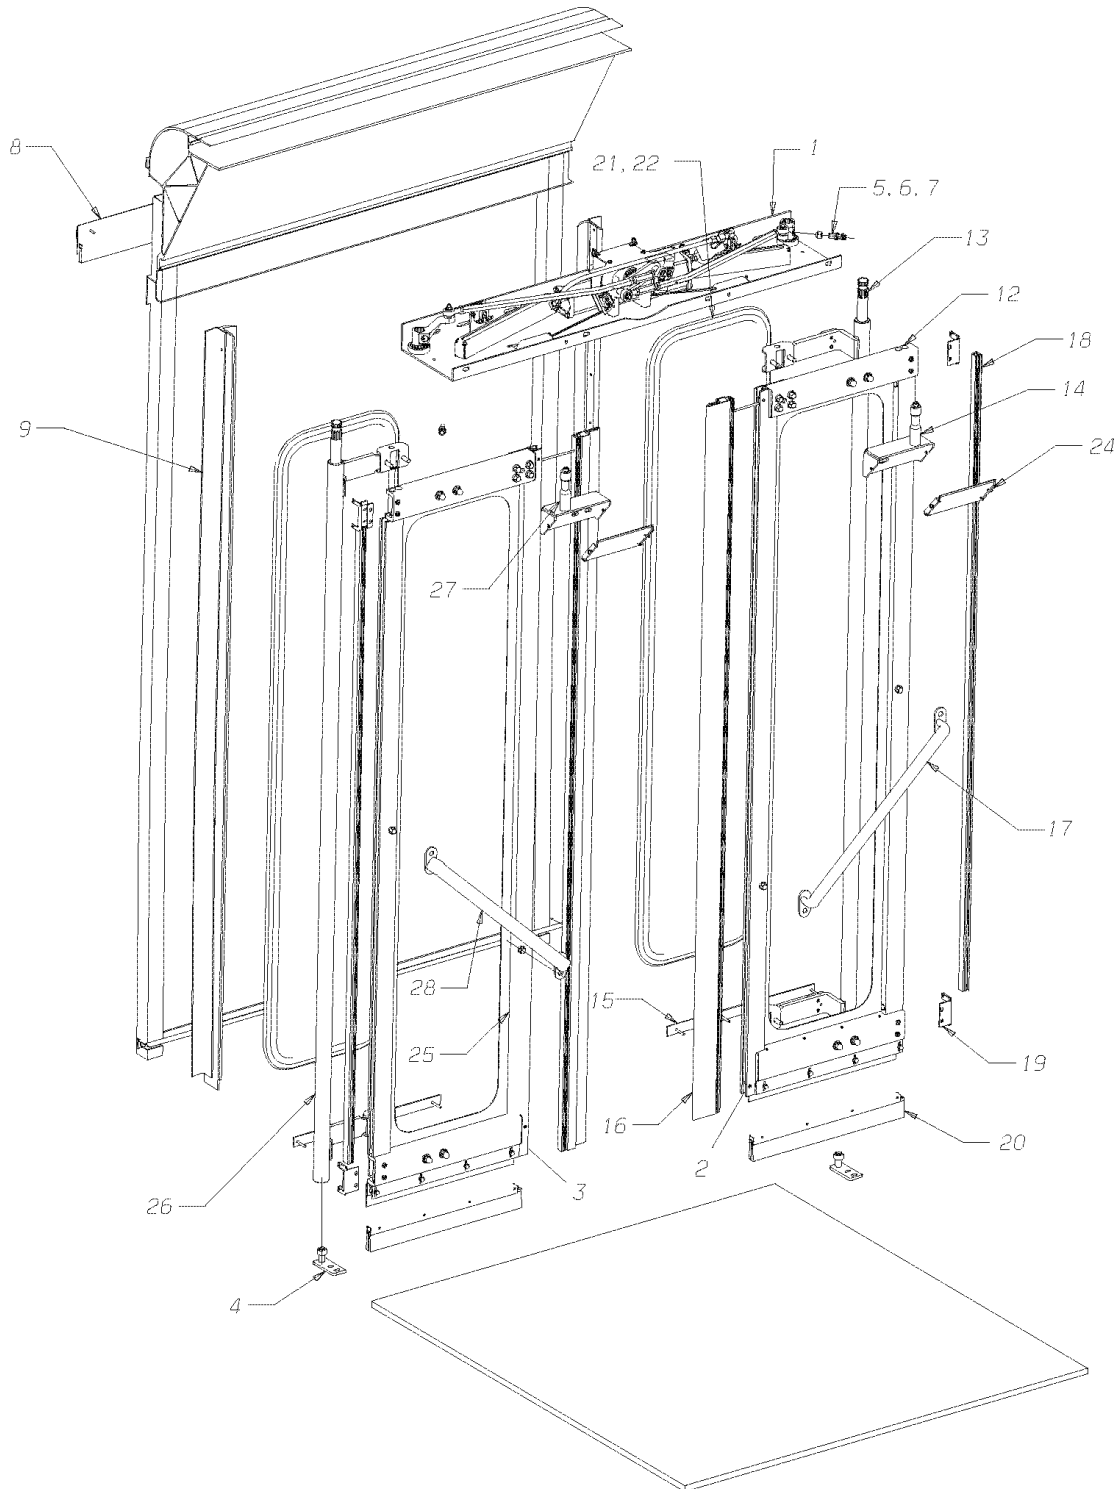

Models: L4RE
CENTER
VAPOR
SLIDE/ GLIDE, 35 INCH CENTER DOOR
30' UNIT
With: FEATURE 31061-08

Key	PartNumber	Qty	Description	Comment