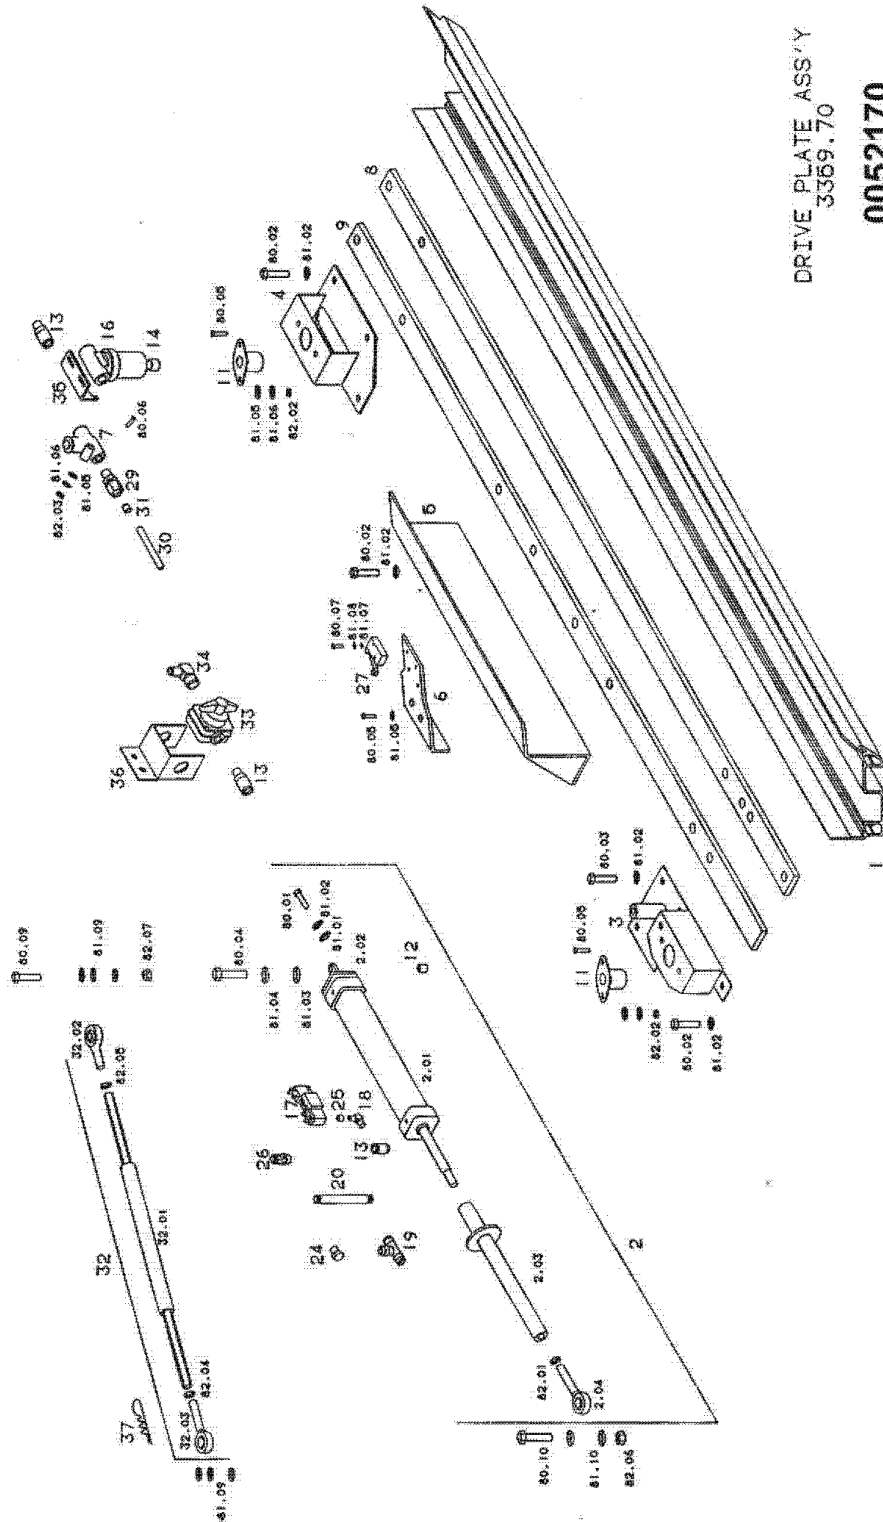

Models: L4RE
ENTRANCE
BODE
DRIVE PLATE ASSY
3359.70

Key	PartNumber	Qty	Description	Comment

DRIVE PLATE ASS'Y
3359.70
0052170