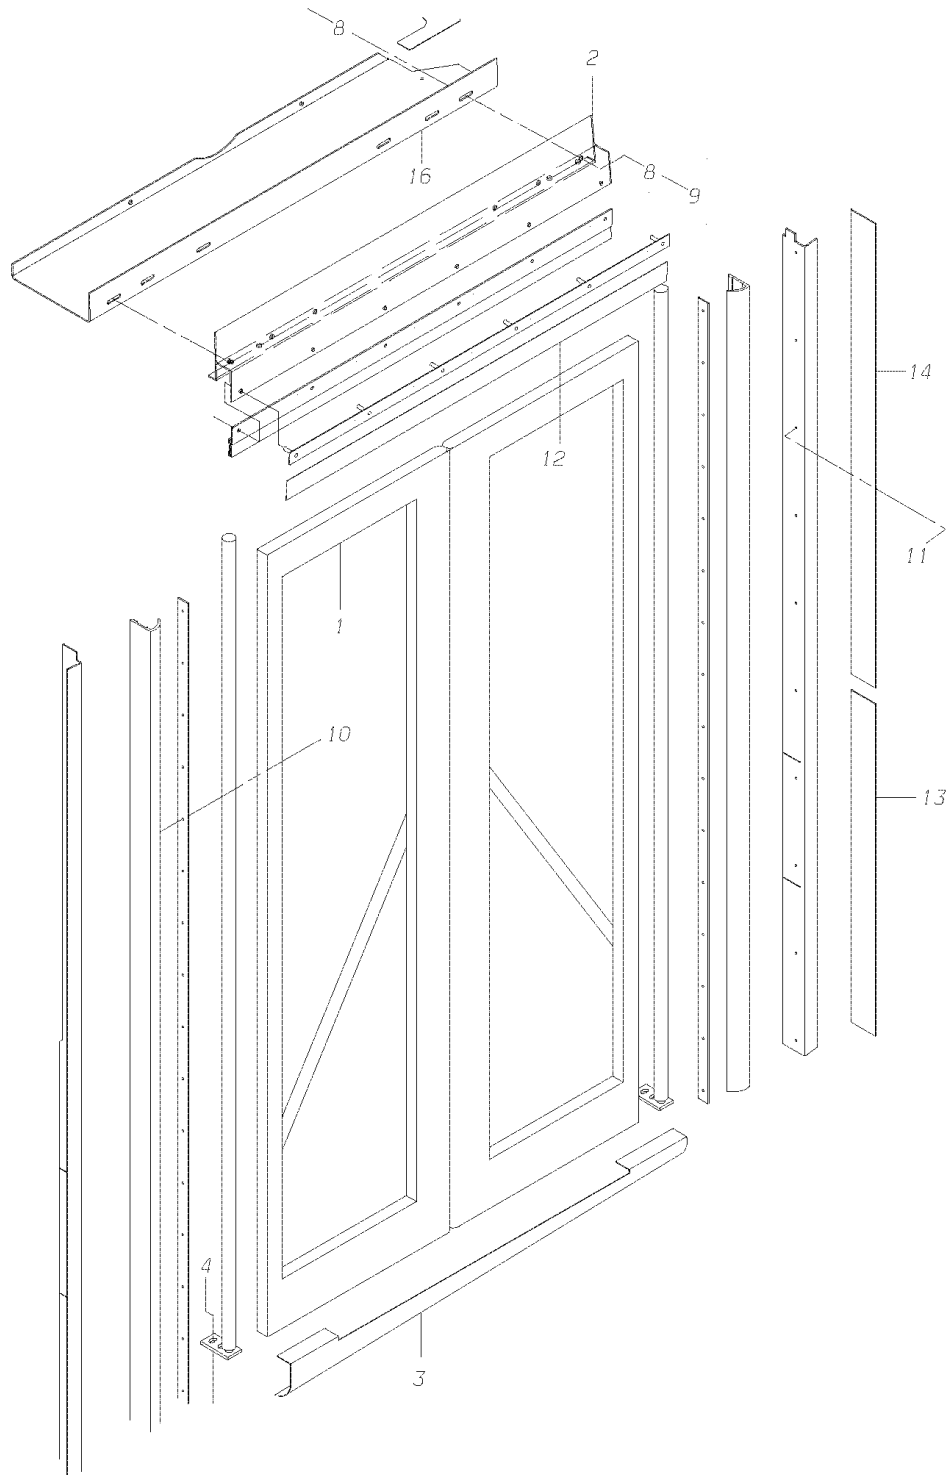

Models: L4RE
ENTRANCE
VAPOR
INSTALLATION
30/35' UNIT
With: FEATURE 30977-10

Key	PartNumber	Qty	Description	Comment