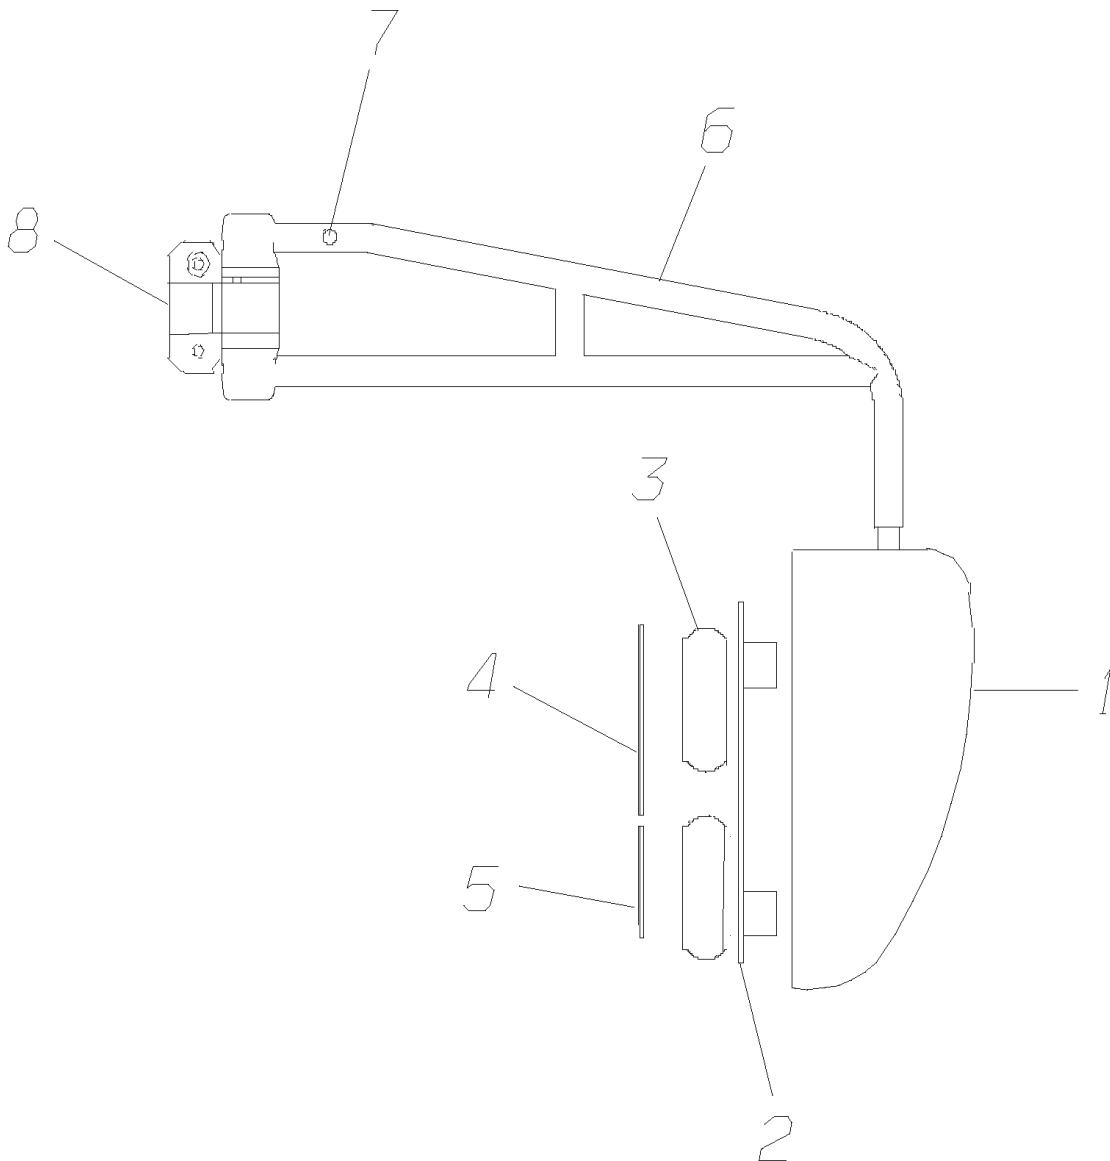

Models: L4RE
EXTERIOR
PASSENGER SIDE
MANUAL
With: FEATURE 30483-11

Key	PartNumber	Qty	Description	Comment