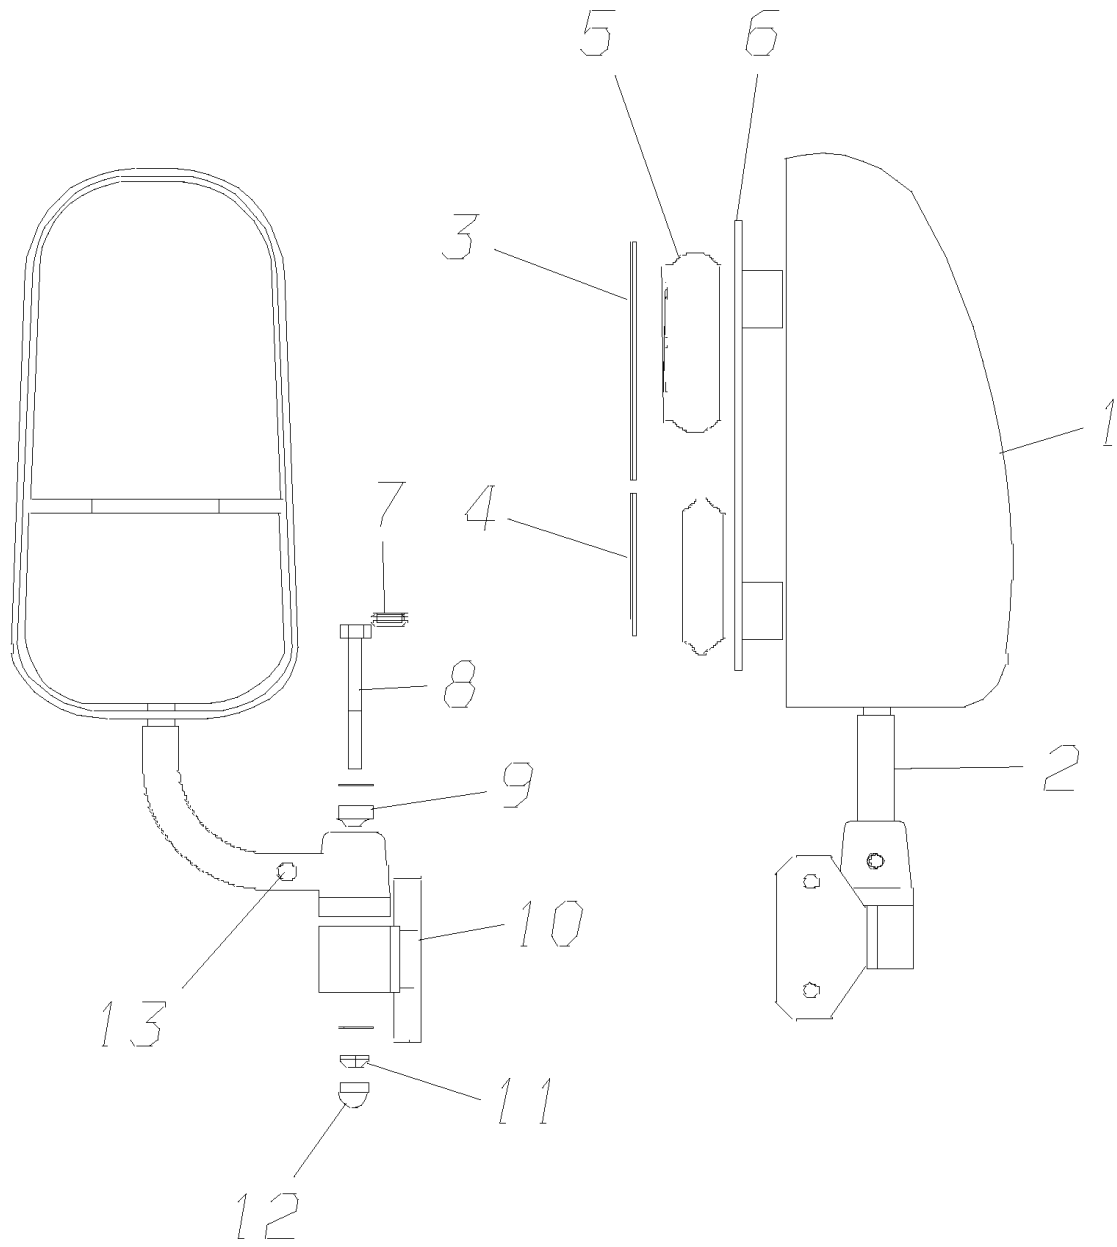

Models: L4RE
EXTERIOR
DRIVER SIDE
HEATED/ REMOTE
With: FEATURE 30482-05

Key	PartNumber	Qty	Description	Comment