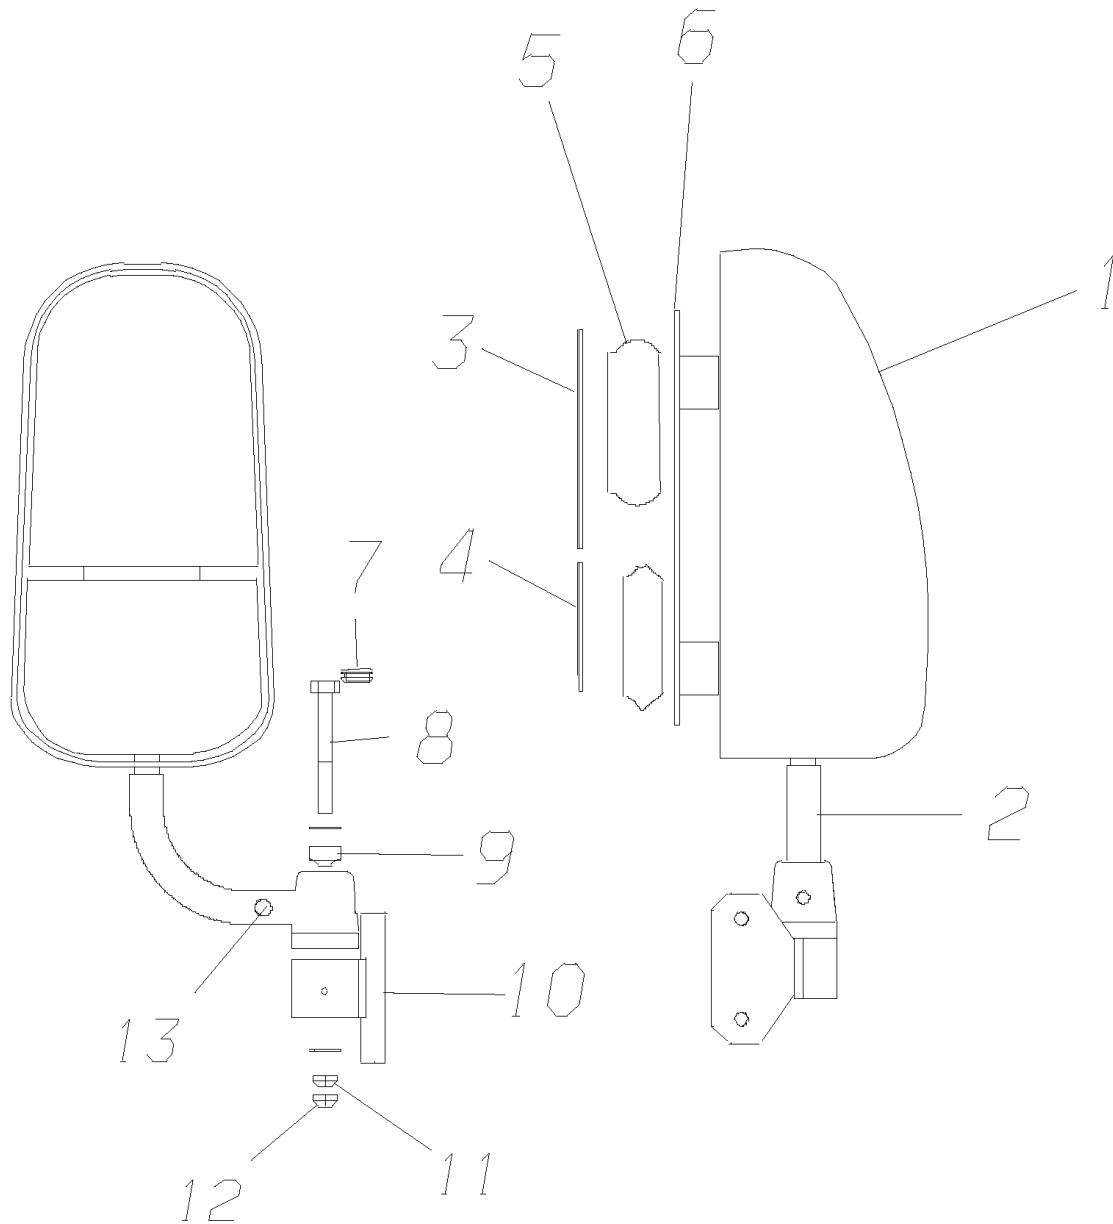

Models: L4RE
EXTERIOR
DRIVER SIDE
MANUAL
With: FEATURE 30483-11

Key	PartNumber	Qty	Description	Comment