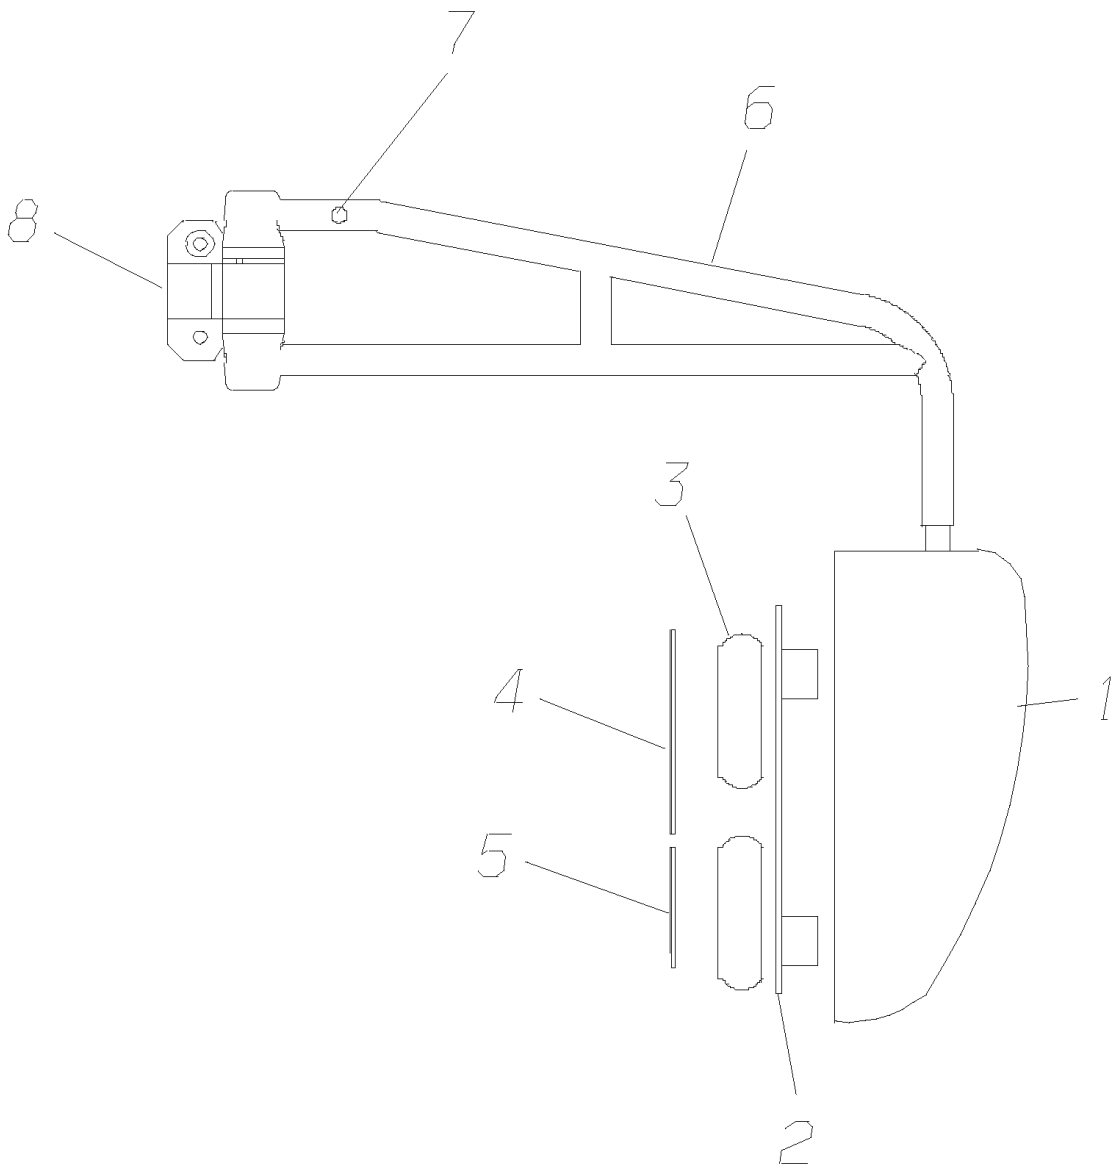

Models: L4RE
EXTERIOR
PASSENGER SIDE
HEATED/ REMOTE
With: FEATURE 30482-05
To BSN

Key	PartNumber	Qty	Description	Comment