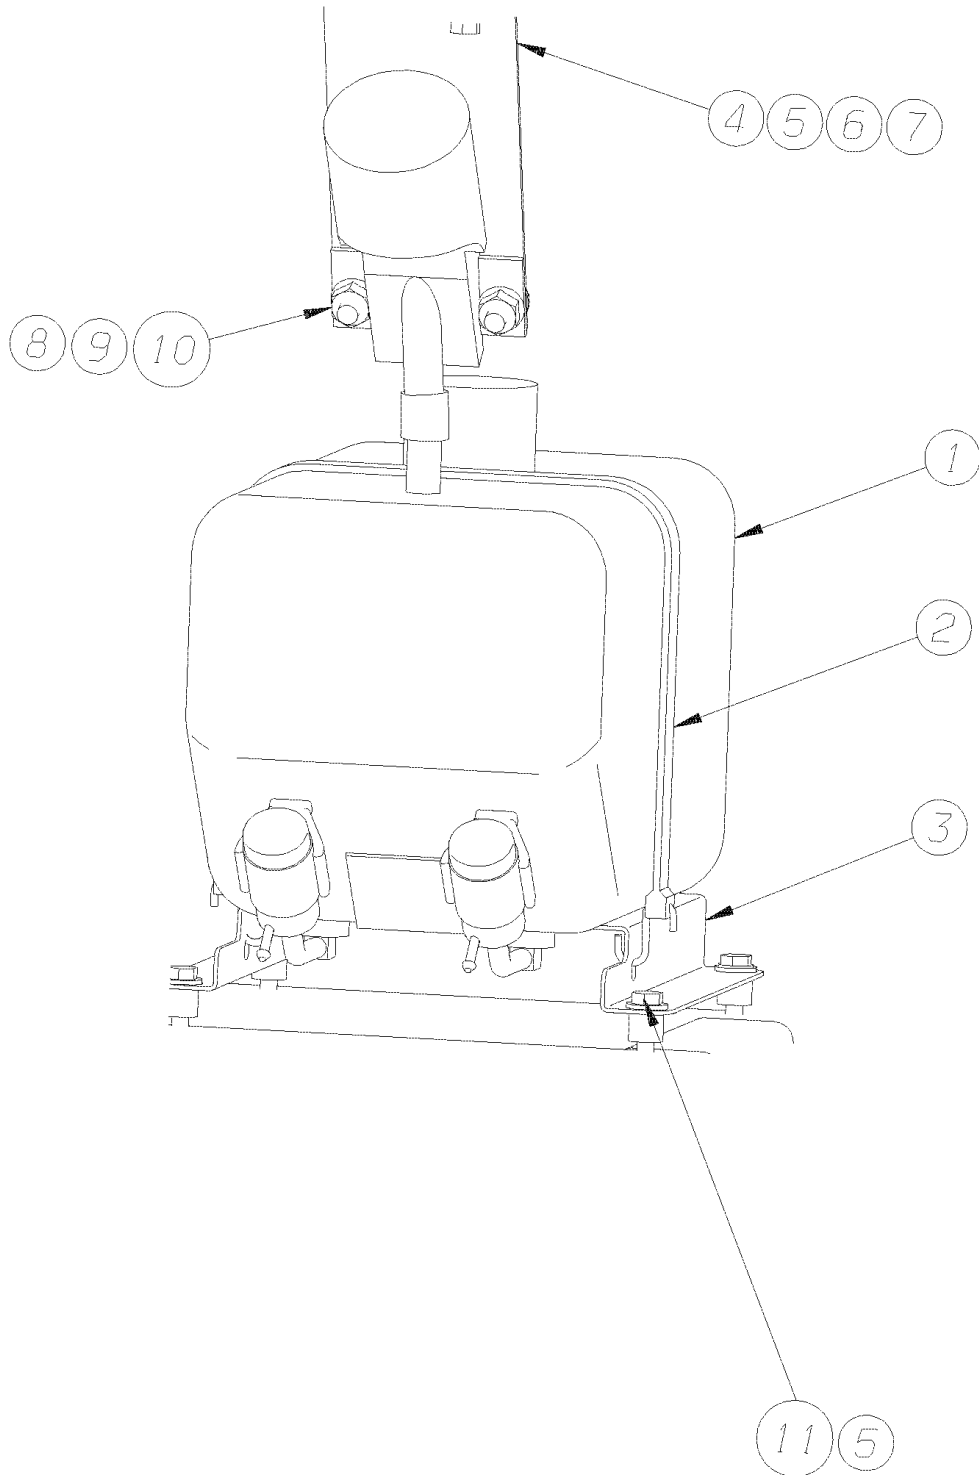

Models: L4RE  
WINDSHIELD BOTTLE  
BREAKDOWN

Key	PartNumber	Qty	Description	Comment
-----	------------	-----	-------------	---------

**Models: L4RE  
WINDSHIELD BOTTLE  
BREAKDOWN**

Key	PartNumber	Qty	Description	Comment
1	0050649		CAP,VENTED,WASHER BOTTLE, C4RE	
2	0019577		FILLER SPOUT,W/CAP,REMOTE W/S WASHER	
3			HOSE, 5/8 CLEAR VINYL 4 IN LONG	
4			FITTING FAST FLOW 5/8 IN DIA	
5	0050650		TANK,CLEAR,2.5 GALLON,WASHER BOTTLE,	
6			PUMP, ELECTRIC, 24 V	
7			PUMP MTG BRACKET	
8	0050651		ELBOW FITTING,WASHER BOTTLE, C4RE	
9			HOSE, 3/16 IN ID	

Models: L4RE  
WINDSHIELD BOTTLE  
INSTALLATION

Key	PartNumber	Qty	Description	Comment
-----	------------	-----	-------------	---------

**Models: L4RE  
WINDSHIELD BOTTLE  
INSTALLATION**

Key	PartNumber	Qty	Description	Comment
1	0071477	1	KIT,WINDSHIELD,WASHER BOTTLE,FLAMBEAU	
2	0071471	1	STRAP,RETAINING,RUBBER,19 IN LONG	
3	0071470	1	BASE,MOUNTING,WASHER BOTTLE,FLAMBEAU	
4	4762195	1	BRACKET,W/S,REMOTE FILLER,066026	
5	2001121	6	WASHER,FLAT,5/16 X 3/4,X 5/64,YEL ZN DICH	
6	1032283	2	CAPSCREW,HEX HD,5/16-18,X,3/4,GR5,	
7	0002811	2	NUT,HEX HD,5/16-18.FLG,LK,NYL INS,YEL ZN	
8	0882803	2	CAPSCREW,HEX HD,3/8-16,X,1,,GR5,YELDICH	
9	1078922	2	WASHER,FLAT,3/8 X 7/8 X 5/64,YEL ZN DICH	
10	2171809	2	NUT,HEX HD,3/8-16,ZINC,SM FLG LK,YEL	
11	2028280	4	CAPSCREW,HEX HD,5/16-18X5/8,GR5,YEL ZN	