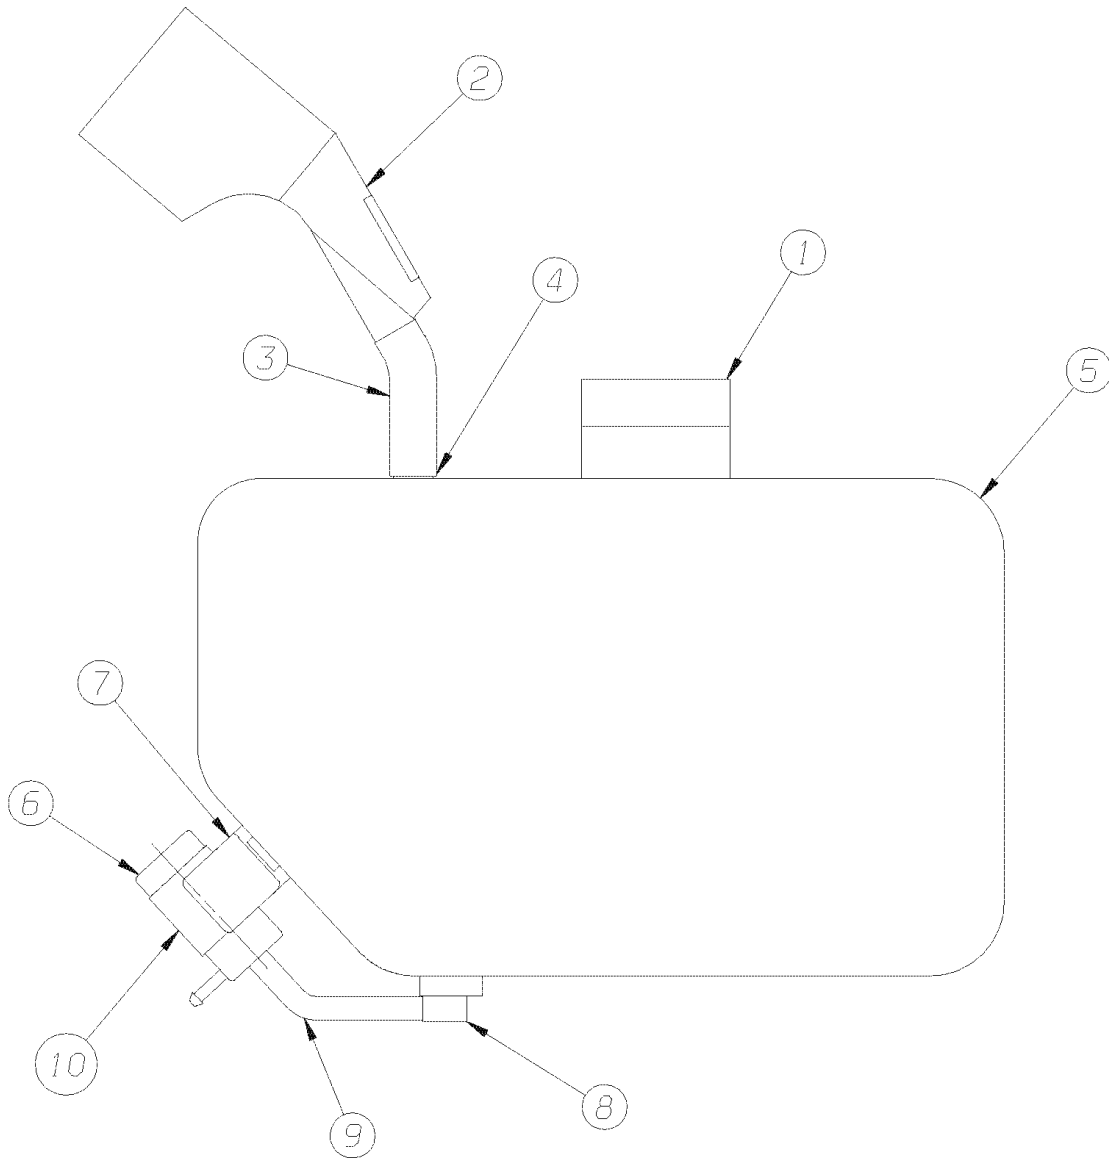

**Chassis**

**400 Windshield Wipers**

WIPERS & MOTOR

---

1

**Body**

**400 Windshield Wipers**

WINDSHIELD BOTTLE

BREAKDOWN

---

2

INSTALLATION

---

3

**Models: L4RE  
WIPERS & MOTOR**

Key	PartNumber	Qty	Description	Comment
	4760581		WIPER LINKAGE-MOTOR KIT,VALEO, L4RE	<i>CONSISTS OF THE FOLLOWING</i>
	0063946		MOTOR,WIPER,VALEO,L4RE	
	0063947		CRANK,DOUBLE,WIPER,VALEO,L4RE	
	0063948		ROD,CONNECTOR,WIPER,L4RE	
	0063949		ROD,CONNECTOR,WIPER,VALEO,L4RE	
	0063950		PIVOT,WIPER,VALEO,L4RE	
	0063951		SEAL,WIPER,VALEO,L4RE	
	0063952		WASHER,WIPER,VALEO.L4RE	
	0063953		NUT,WIPER,VALEO,L4RE	
	0063954		CAP,WIPER,VALEO,L4RE	
	4760582		WIPER ARM-BLADE KIT,VALEO, L4RE	
	0063942		ARM,WIPER,VALEO,L4RE	
	0063943		BLADE,WIPER,VALEO,L4RE	
	1399195		SWITCH,DIRECTIONAL,SELF CANCEL,E-003-009	

Models: L4RE  
WINDSHIELD BOTTLE  
BREAKDOWN

Key	PartNumber	Qty	Description	Comment
-----	------------	-----	-------------	---------

**Models: L4RE  
WINDSHIELD BOTTLE  
BREAKDOWN**

Key	PartNumber	Qty	Description	Comment
1	0050649		CAP,VENTED,WASHER BOTTLE, C4RE	
2	0019577		FILLER SPOUT,W/CAP,REMOTE W/S WASHER	
3			HOSE, 5/8 CLEAR VINYL 4 IN LONG	
4			FITTING FAST FLOW 5/8 IN DIA	
5	0050650		TANK,CLEAR,2.5 GALLON,WASHER BOTTLE,	
6			PUMP, ELECTRIC, 24 V	
7			PUMP MTG BRACKET	
8	0050651		ELBOW FITTING,WASHER BOTTLE, C4RE	
9			HOSE, 3/16 IN ID	