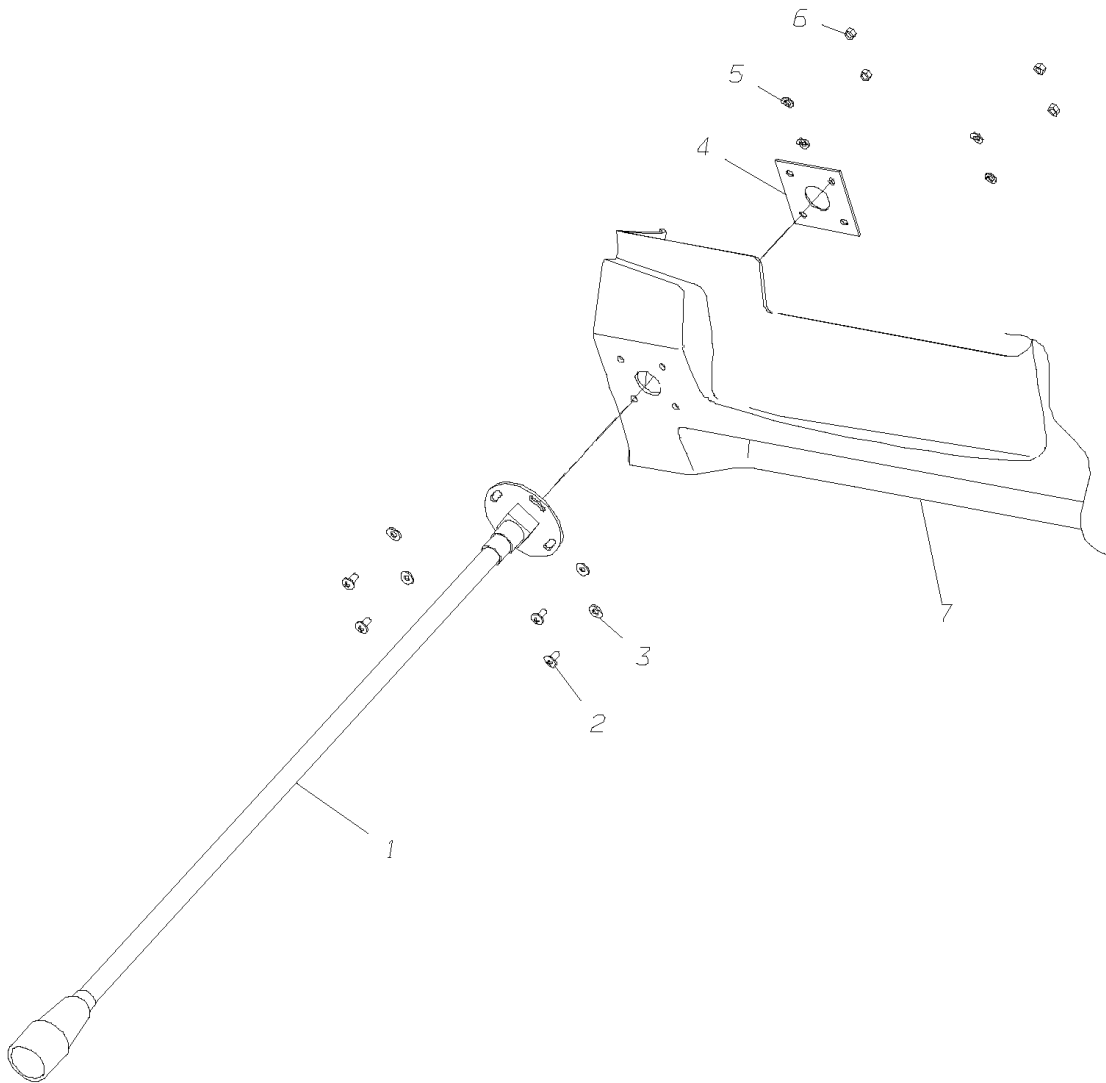

Models: L4RE
GOOSENECK MICROPHONE
With: FEATURE 31140-11

Key	PartNumber	Qty	Description	Comment