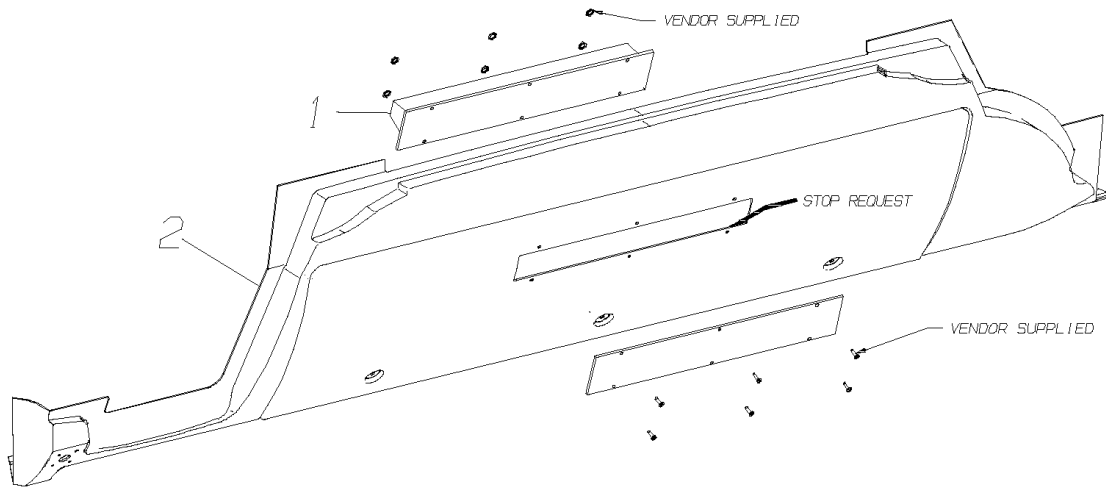

Models: L4RE
With: STOP REQUEST SIGN
FEATURE 30299-01

Key	PartNumber	Qty	Description	Comment