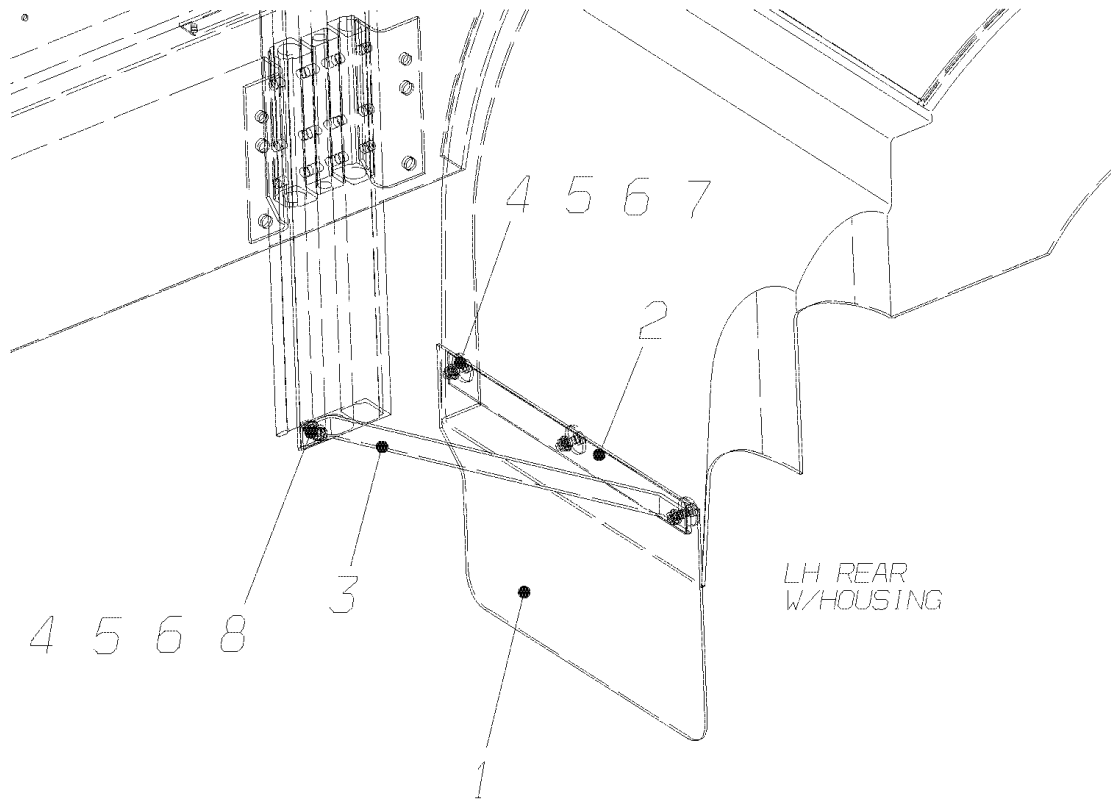

Models: L4RE
MUDFLAPS
REAR

Key	PartNumber	Qty	Description	Comment