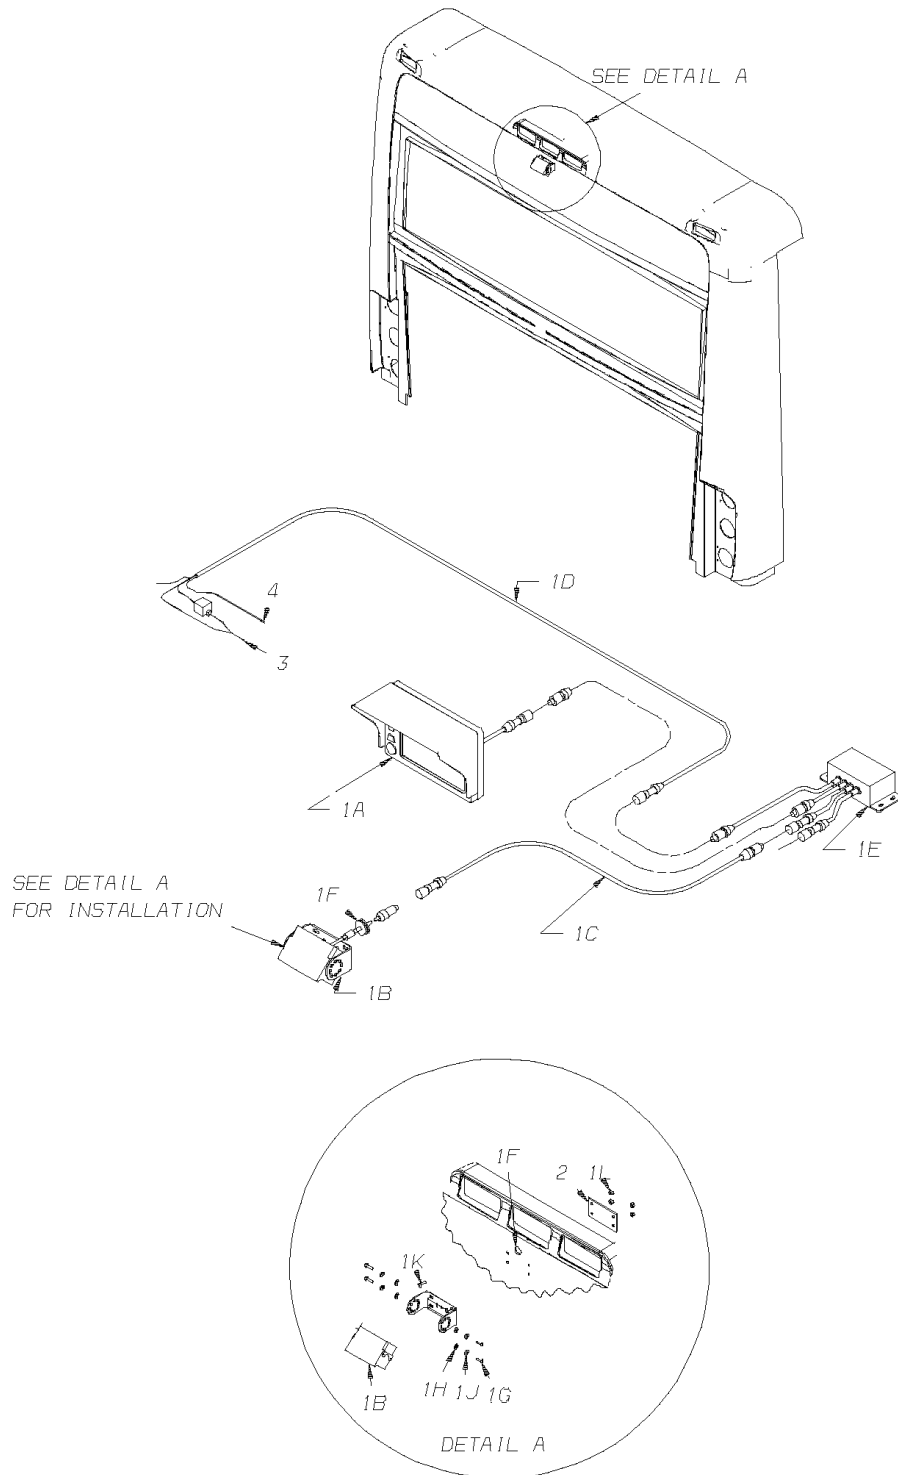

**Models:** L4RE  
**With:** CAMERA, REAR BACKUP  
 FEATURE 38105-03

Key	PartNumber	Qty	Description	Comment
1	0056765		KIT,REAR BACKUP VISION,CAMERA, L4RE	
1A			LCD MONITOR	<i>SUPPLIED WITH KIT</i>
1B			COLOR CAMERA	<i>SUPPLIED WITH KIT</i>
1C			CAMERA CABLE, 50 FT.	<i>SUPPLIED WITH KIT</i>
1D			POWER HARNESS	<i>SUPPLIED WITH KIT</i>
1E			A/V INPUT JUNCTION BOX	<i>SUPPLIED WITH KIT</i>
1F			SPLIT GROMMET, 1" OD X 3/16 ID	<i>SUPPLIED WITH KIT</i>
1G			SCREW	<i>SUPPLIED WITH KIT</i>
1H			FLAT WASHER	<i>SUPPLIED WITH KIT</i>
1J			LOCKWASHER	<i>SUPPLIED WITH KIT</i>
1K			SCREW	<i>SUPPLIED WITH KIT</i>
1L			LOCKING NUT	<i>SUPPLIED WITH KIT</i>
2	0058010		PLATE,CAMERA,REAR BACKUP, L4RE	
3	0058225		TERMINAL,SLIDE,1/4,18-22 GA,AMP	
4	1870252		TERMINAL,EYELET,3/8,18 GA,PACKARD	