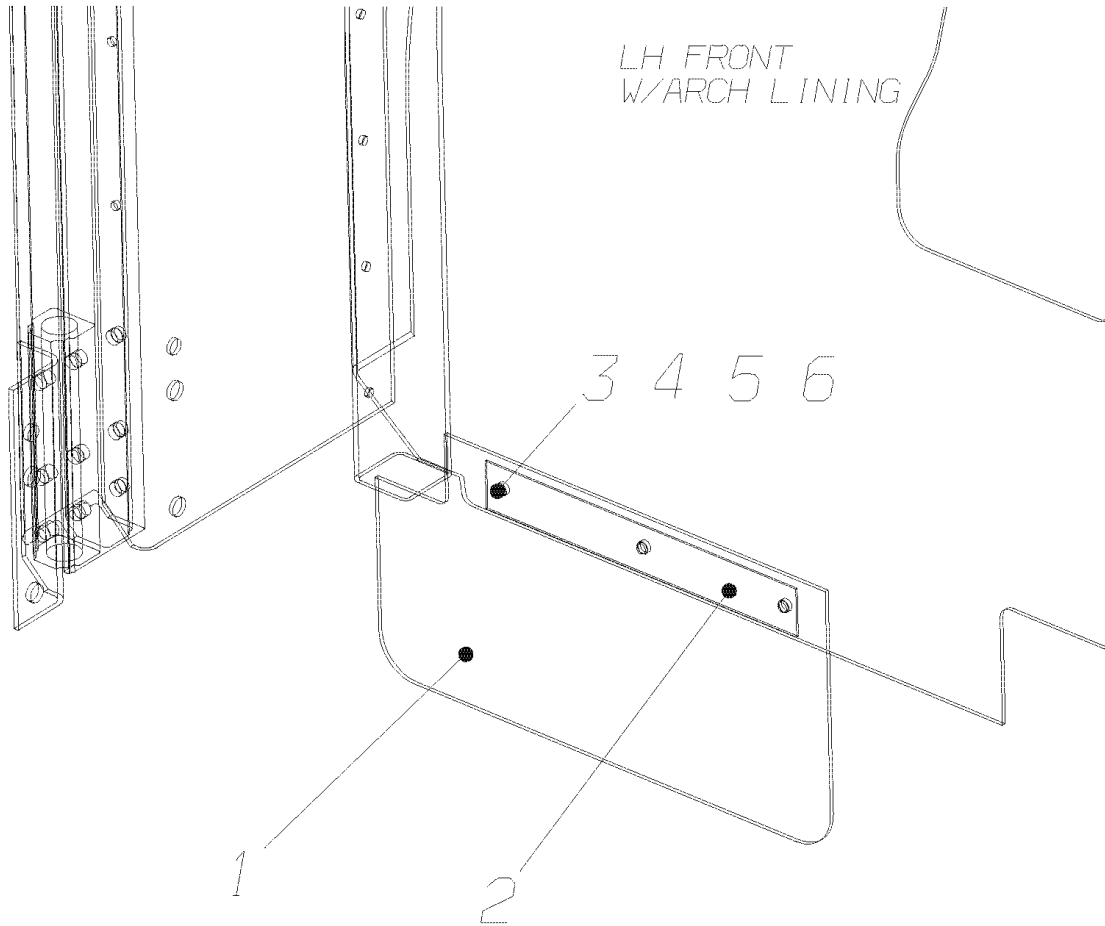

Models: L4RE
MUDFLAPS
FRONT

Key	PartNumber	Qty	Description	Comment