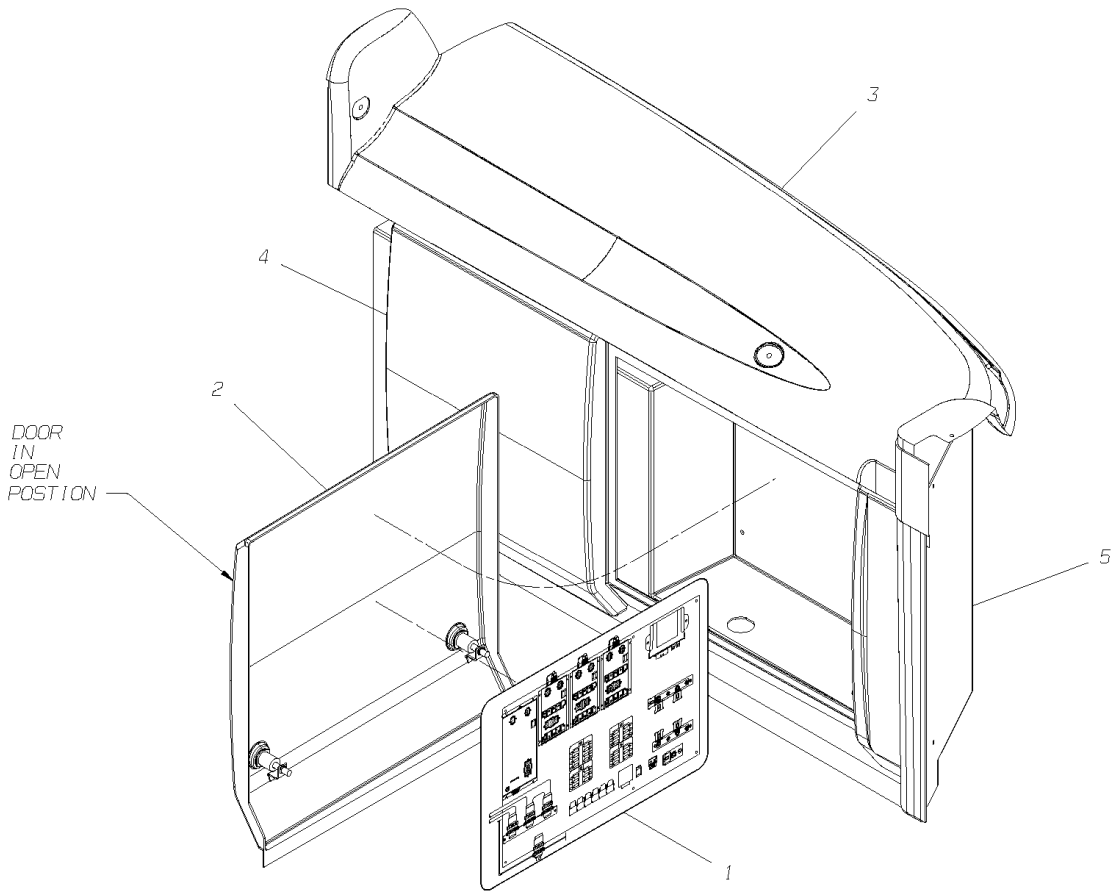

**Body**

**480 Paint & Decals**

DECAL, FRONT MAIN ELECTRICAL DECAL INSTALLATION

*From BSN F30055761*

---

DECALS	1
	2

**Models:** L4RE  
**DECAL, FRONT MAIN ELECTRICAL DECAL INSTALLATION**  
**BSN:** From BSN F30055761

Key	PartNumber	Qty	Description	Comment
-----	------------	-----	-------------	---------

**Models:** L4RE  
**DECAL, FRONT MAIN ELECTRICAL DECAL INSTALLATION**  
**BSN:** From BSN F30055761

Key	PartNumber	Qty	Description	Comment
1	0065619		DECAL,FRONT,MAIN ELECTRICAL,L4RE	
2	4761058		DOOR,DASHBOARD,PANEL,ASSY,L4RE	
3	4759394		DASHBOARD UPPER MOULDING	
4	4759795		DASHBOARD FRONT	
5	4758774		BULKHEAD FRONT	