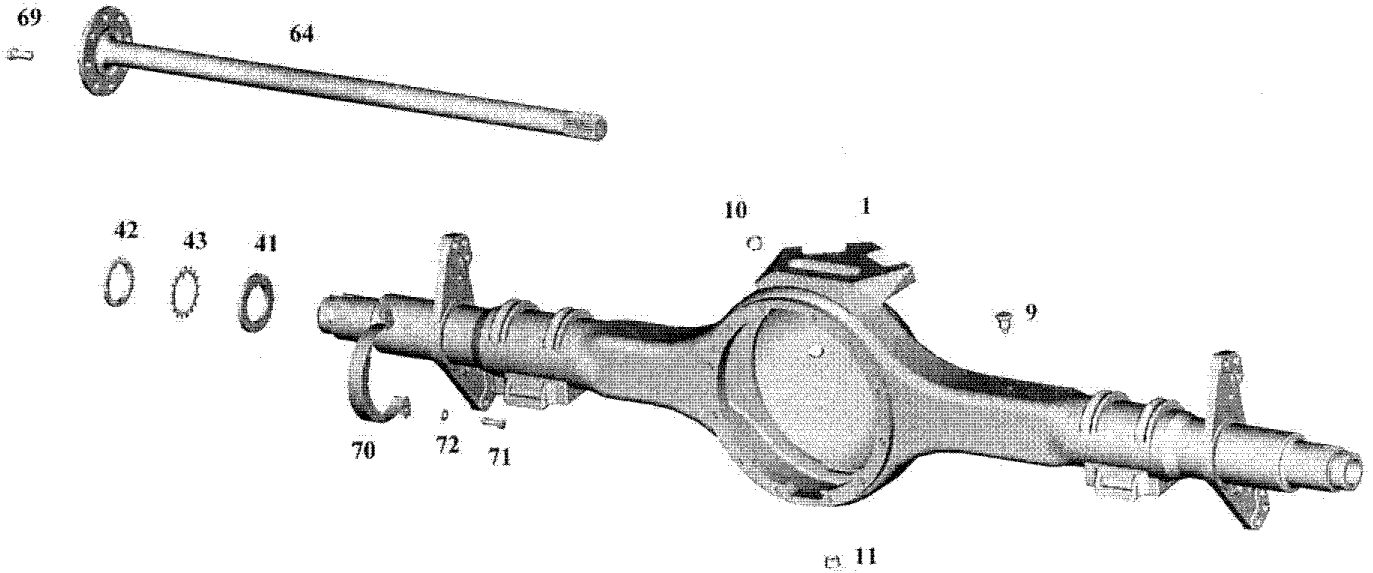

**Chassis****020 Axle, Rear**

RABA

Models: L3RE  
RABA

Key	PartNumber	Qty	Description	Comment
-----	------------	-----	-------------	---------

1	0073085	1	HOUSING,AXLE,RABA,L3RE	
2	0073086	1	VALVE,VENT,AXLE HOUSING,RABA,L3RE	
3	0073087	1	PLUG,OIL,AXLE HOUSING,RABA,L3RE	
4	0073088	1	PLUG,HOUSING,MAGNETIC,RABA,L3RE	
5	0073092	1	SHAFT,AXLE,LH,RABA,L3RE	
5	0073093	1	SHAFT,AXLE,RH,RABA,L3RE	
6	0073100	16	CAPSCREW,HEX HD,AXLE SHAFT,RABA,L3RE	
7	0073103	4	CAPSCREW,HEX HD,M10X35-10.9,RABA,L3RE	
8	0073104	8	WASHER,FLAT,RABA,L3RE	
9	0073101	2	GUARD,PLATE,AXLE,RABA,L3RE	
10	0073089	2	WASHER,SPINDLE,RABA,L3RE	
11	0073091	2	WASHER,LOCK,SPINDLE,REAR AXLE,RABA,L3RE	
12	0073090	2	NUT,SPINDLE,REAR AXLE,RABA,L3RE	
NI	0073648		CARRIER ASSY,DIFF,RABA,TO 03/14/03	TO 03/14/03

Models: L3RE  
RABA

Key	PartNumber	Qty	Description	Comment
NI	0073649		CARRIER ASSY,DIFF,RABA,FROM 3/15/03	
NI	0073650		KIT,SET,RING GEAR & PINION,RABA,TO 3/14/03	TO 03/14/03
NI	0073651		KIT,SET,RING GEAR & PINION,RABA,FROM	FROM 03/15/03
NI	0073654		SEAL,PINION,RABA,TO 03/14/03	TO 03/14/03
NI	0072883		SEAL,PINION,LMB,RABA	FROM 03/15/03