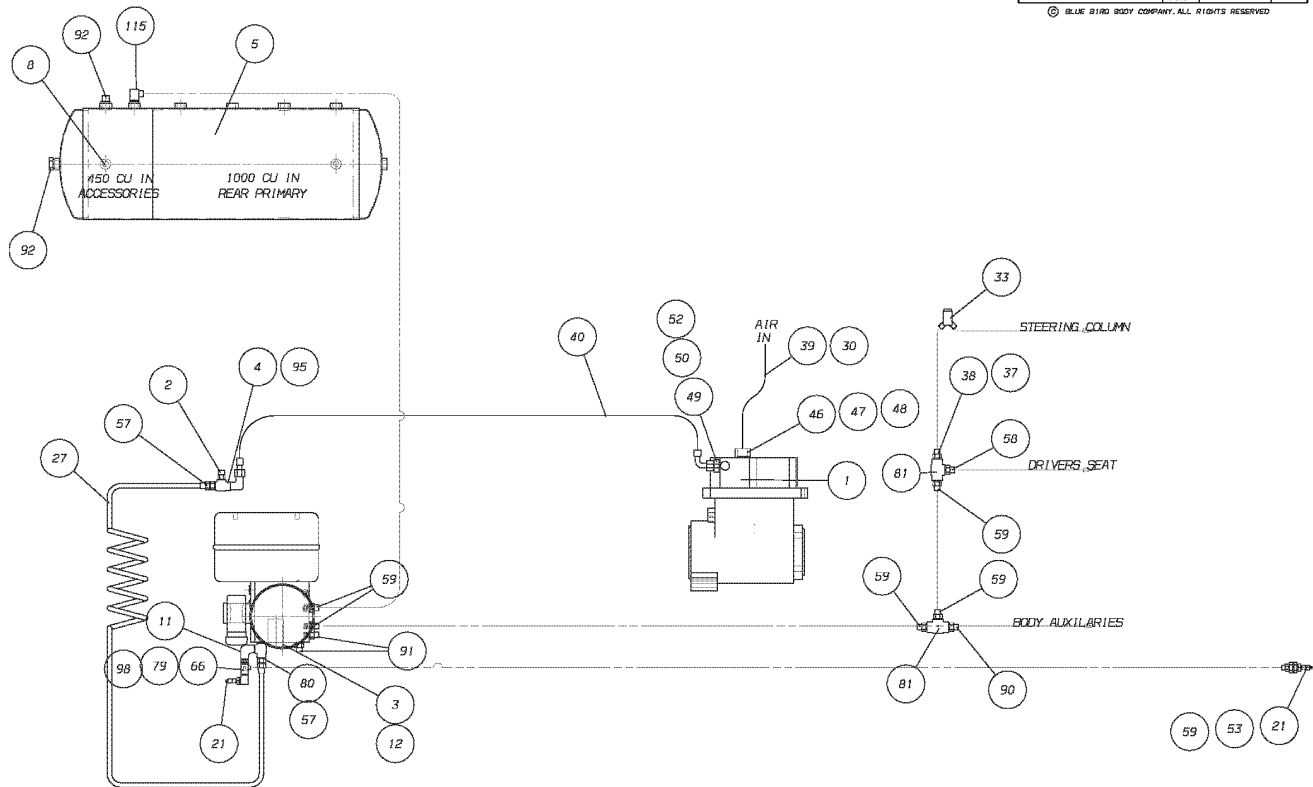

**Models: L3RE
SYSTEM
CHARGING & AUXILLARY CIRCUITS**

Key	PartNumber	Qty	Description	Comment

DR. 12-17-03 BY e/h	47620121	REV	
APP.	BY	FRT	

© BLUE BIRD BODY COMPANY. ALL RIGHTS RESERVED

1		RE	AIR COMPRESSOR	<i>SUPPLIED BY CUMMINS</i>
2	4758512	1	SAFTY VALVE (250PSI)	
3	4761684	1	VALVE ASSY,AIR DRY,TYPE ADIS DLU	
4	6032239	1	TEE,UNION,0.50 FPT	
5	4757945	1	RESERVOIR,AIR,DUAL,OD9.5	
8	4758514	4	DRAIN VALVE	
11	0001135	1	VALVE,SINGLE CHECK,1/2 PIPE,90 DEGREE	
12	4762269	1	KIT,AIR DRY,SILENCER,AD1S	
21	4758527	2	TIRE VALVE	
27	4762154	1	COIL,COOLING,PNEUMATIC SYS,L3RE	
30	0016749	2	CLAMP,CONSTANT TORQUE, 1 1/16 X 2.00,