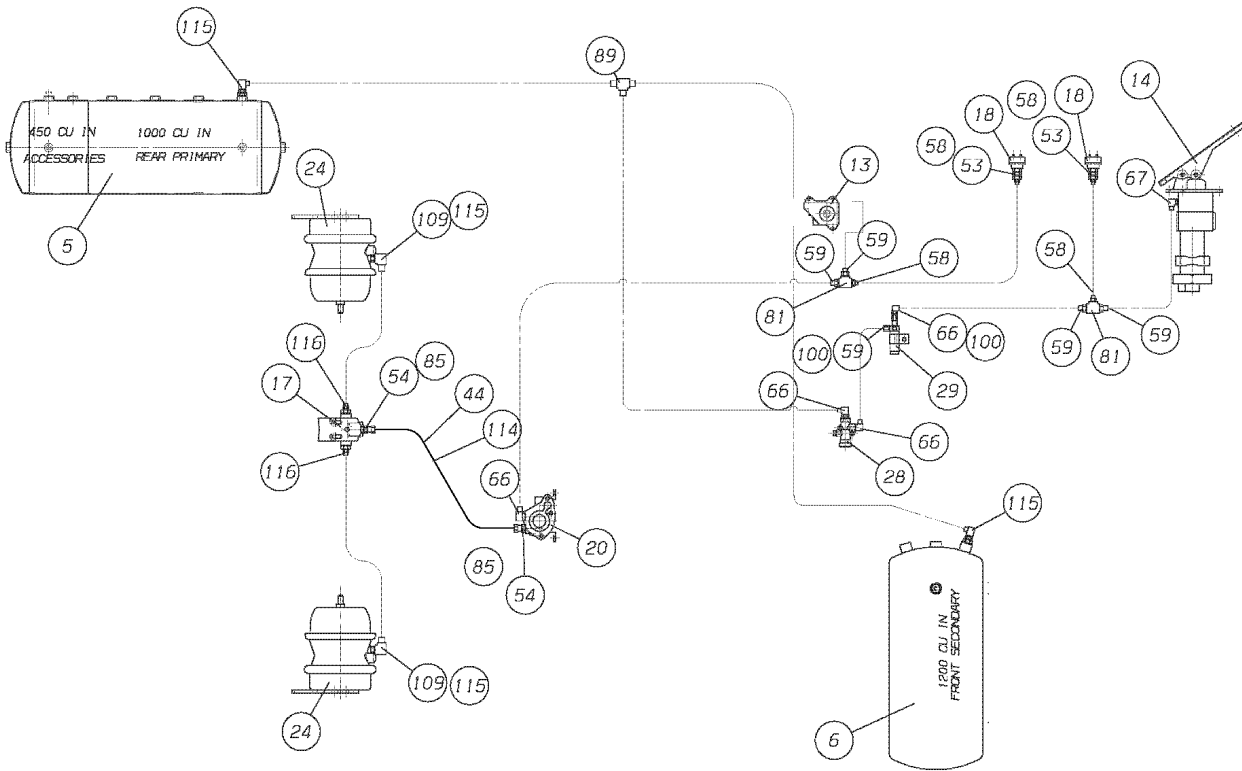

**Models: L3RE
SYSTEM
PARK BRAKE**

Key	PartNumber	Qty	Description	Comment

DR. 12-17-03	BY: tih	47620124	REV
APP.	BY	FRT	REV

© BLUE BIRD BODY COMPANY. ALL RIGHTS RESERVED

5	4757945	1	RESERVOIR,AIR,DUAL,OD9.5	
6	4762869	1	RESERVOIR,AIR,SGL,OD9.5	
13	4758519	1	DASH CONTROL VALVE	
14	4760134	1	VALVE,BRAKE,DUAL,WITH BVA	
17	1220128	1	VALVE,SPRING BRAKE,RELAY,QR-1C	
18	0982918	2	INDICATOR,LOW PRESSURE,LP-3,30 PSI	
20	0654426	1	VALVE,SPRING BRAKE	
24		RE	ACTUATOR SPRING BRAKE	SUPPLIED BY MERITOR
28	4760131	1	VALVE PRESSUR REDUCING,KNEELING VALVES,	
29	4762438	1	VALVE,SOLENOID,ELECTRO-PNEUMATIC,24V"