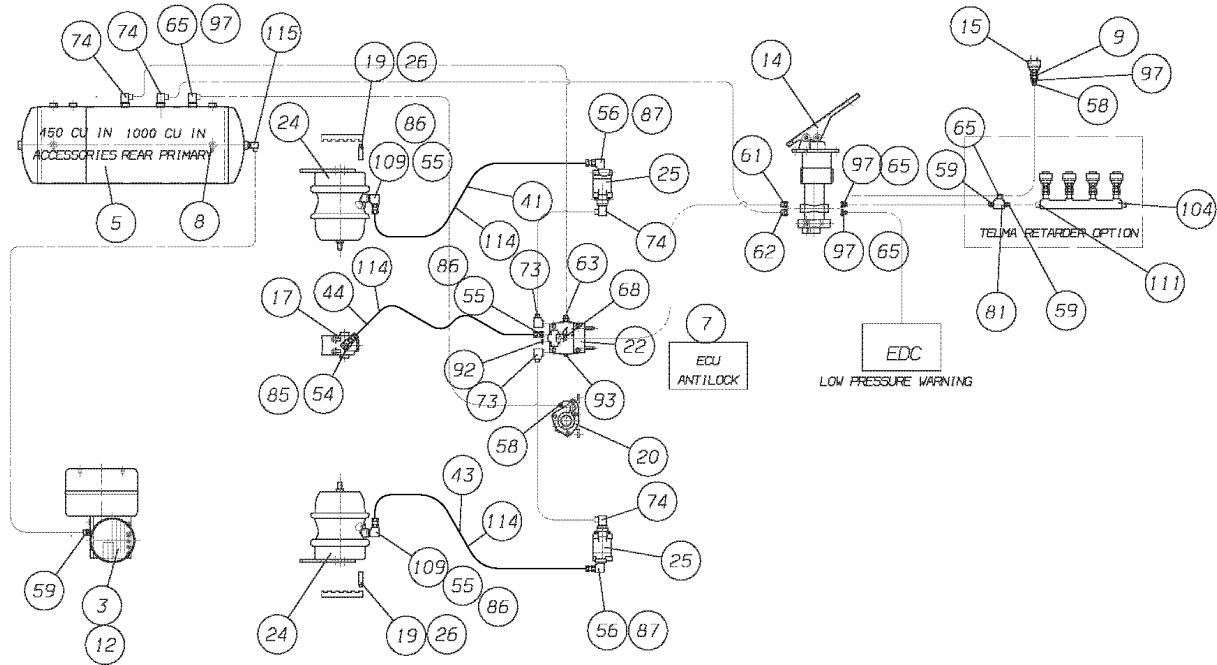

Models: L3RE
SYSTEM
PRIMARY BRAKES
REAR SERVICE

Key	PartNumber	Qty	Description	Comment

CR. 12-17-03 BY tin			
APP. BY	FRT	47620122	REV

© BLUE BIRD BODY COMPANY. ALL RIGHTS RESERVED

3	4761684	1	VALVE ASSY,AIR DRY,TYPE ADIS DLU
5	4757945	1	RESERVOIR,AIR,DUAL,OD9.5
7	0046009	1	ECU,ABS,BENDIX,EC-30
8	4758514	4	DRAIN VALVE
9	0758698	4	COUPLING,ANCHOR,B-W 217709 BENDIX
12	4762269	1	KIT,AIR DRY,SILENCER,AD1S
14	4760134	1	VALVE,BRAKE,DUAL,WITH BVA
15	4758521	2	STOP LIGHT SWITCH
17	1220128	1	VALVE,SPRING BRAKE,RELAY,QR-1C
19	4761694	4	SPEED SENSOR,ABS,90 DEGREE"
20	0654426	1	VALVE,SPRING BRAKE