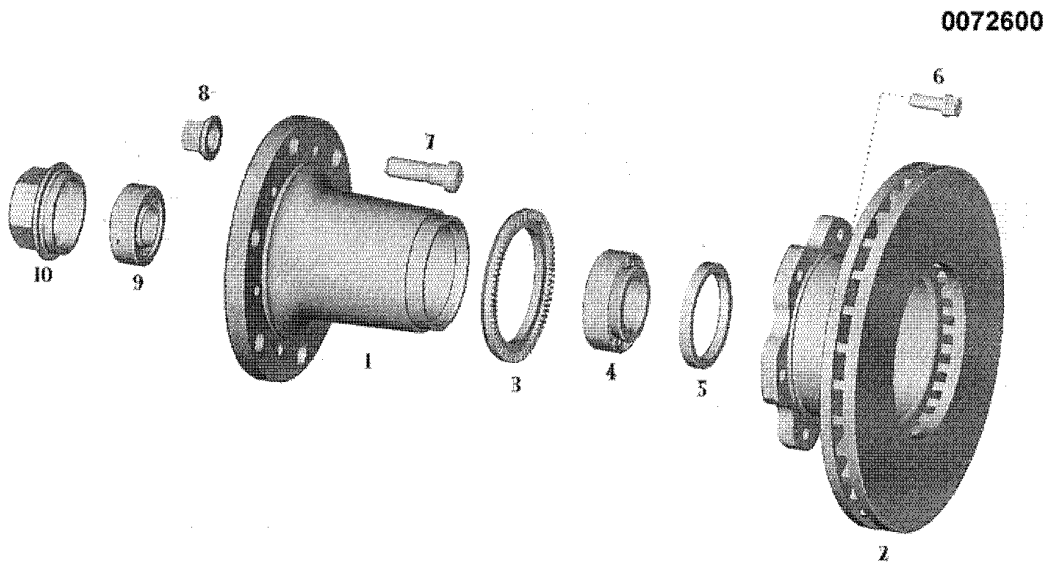

Models: L3RE
WHEEL END COMPONENTS
FRONT, DRUM BRAKES, HUB PILOTED
RABA

Key	PartNumber	Qty	Description	Comment