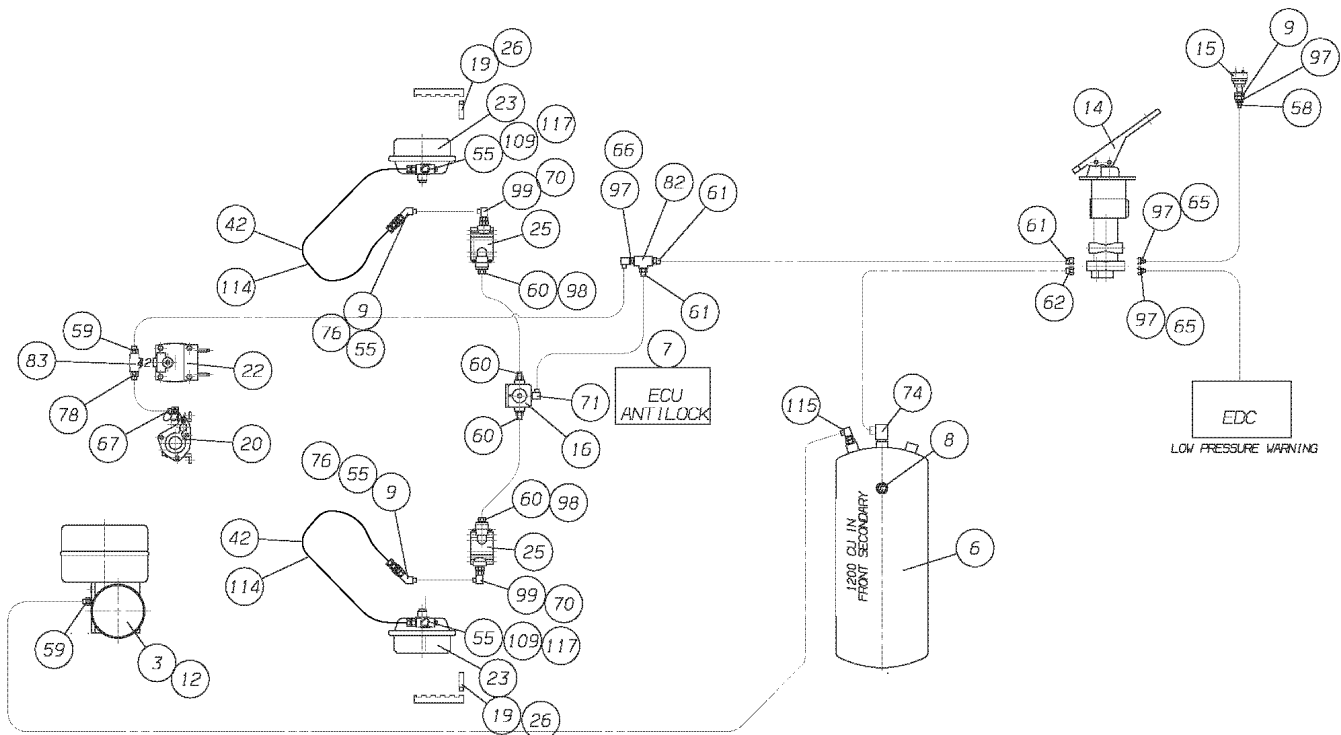

**Models: L3RE
SYSTEM
SECONDARY BRAKES**

Key	PartNumber	Qty	Description	Comment

DR. 12-17-03	BY tjh		47620123	REV
APP.	BY	FRY		

© BLUE BIRD BODY COMPANY. ALL RIGHTS RESERVED

3	4761684	1	VALVE ASSY,AIR DRY,TYPE ADIS DLU
6	4762869	1	RESERVOIR,AIR,SGL,OD9.5
7	0046009	1	ECU,ABS,BENDIX,EC-30
8	4758514	4	DRAIN VALVE
9	0758698	4	COUPLING,ANCHOR,B-W 217709 BENDIX
12	4762269	1	KIT,AIR DRY,SILENCER,AD1S
14	4760134	1	VALVE,BRAKE,DUAL,WITH BVA
15	4758521	2	STOP LIGHT SWITCH
16	4758522	1	QUICK RELEASE VALVE QR 1/QR N
19	4761694	4	SPEED SENSOR,ABS,90 DEGREE"