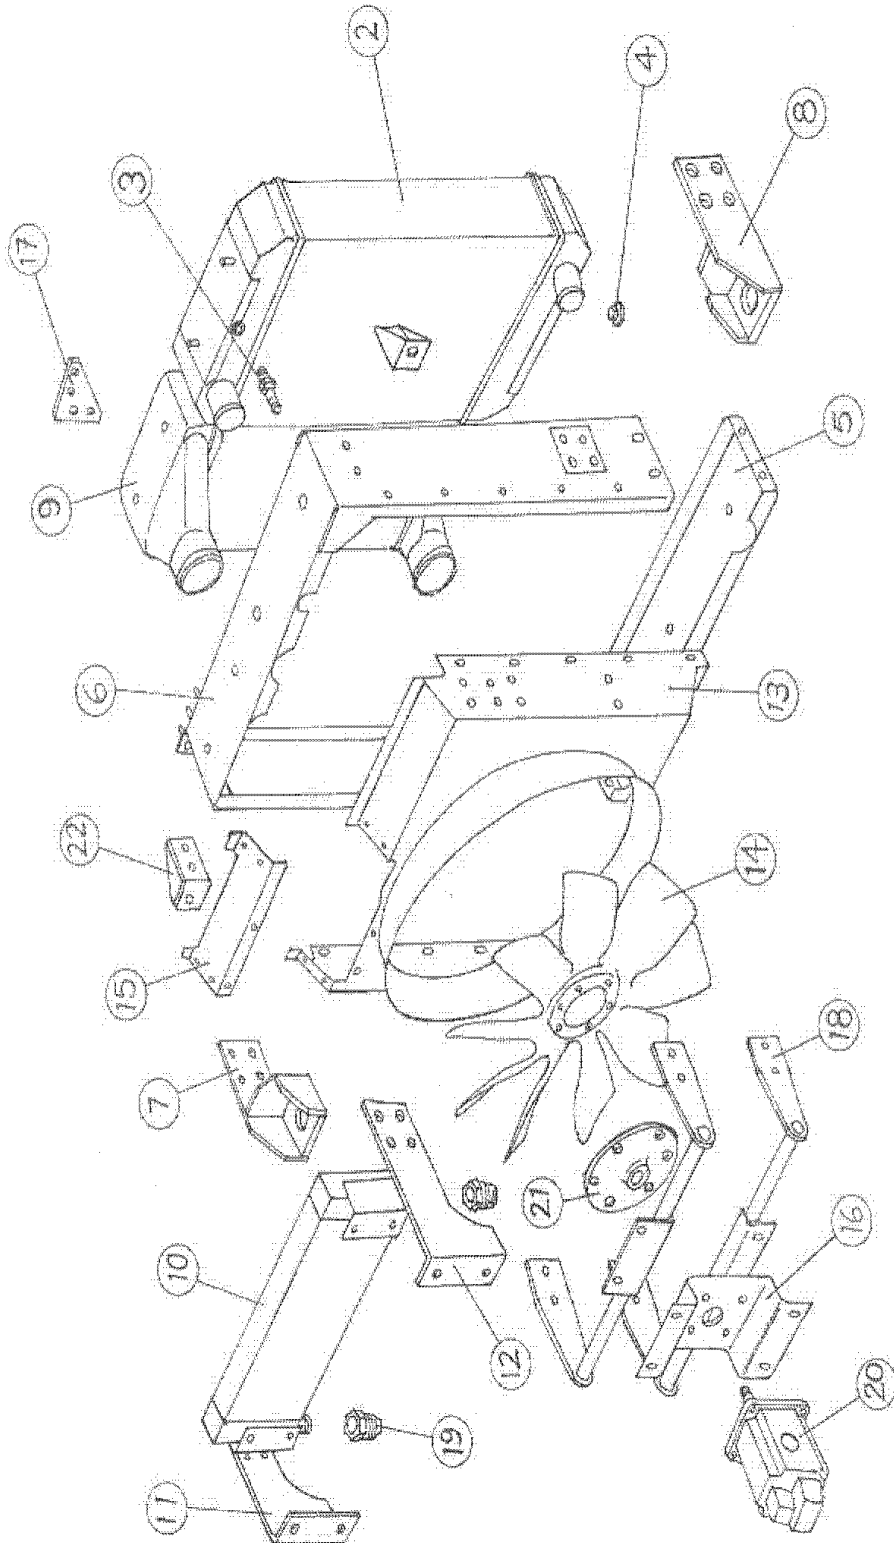

Models: L3RE
ENGINE
CUMMINS 5.9 ISB
COOLING PACK, BREAKDOWN
With: FEATURE 40179-01, -02 WITH 40423-01, -02, 40434-01

Key	PartNumber	Qty	Description	Comment