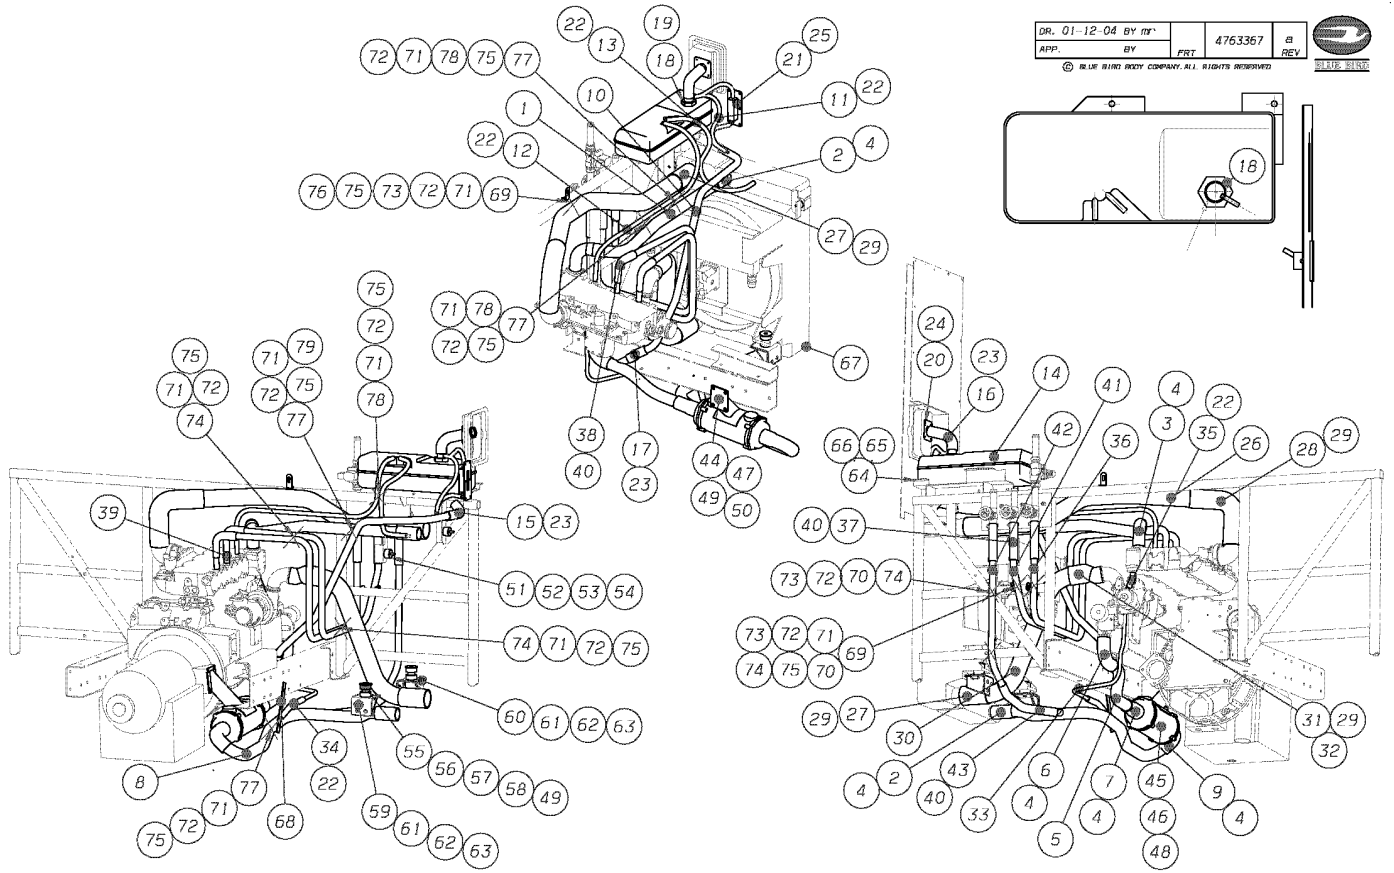

Chassis

040 Cooling

ENGINE

CUMMINS 5.9 ISB	1
COOLING PACK, BREAKDOWN	
<i>With: FEATURE 40179-01, -02 WITH 40423-01, -02, 40434-01</i>	2

**Models: L3RE
ENGINE**

Key	PartNumber	Qty	Description	Comment
-----	------------	-----	-------------	---------

DR. 01-12-04 BY MP
APP. BY PRE 4753367 a REV
© BLUE BIRD IRON COMPANY, ALL RIGHTS RESERVED

1	4757847		PIPE,COOLING,2OD,ENG TO RAD	
2	4760649		HOSE 2 INCH ID X 4 INCH LG	
3	4759266		HOSE 2-1.77 ID 90 DEG REDUCER	
4	1894807	12	CLAMP,CONSTANT TORQUE,1-3/4 TO 2-5/8 DIA	
5	4757848		PIPE,COOLING,2OD,TCLR TO ENG	
6	4757857		HOSE,COOLING,2ID,90DEG ELBOW	
7	4759260		HOSE 2.25-2 ID REDUCER	
8	4757849		PIPE,COOLING,2OD,RAD TO TCLR	
9	4759259		HOSE 2 ID 90 DEG	
10	4757855		PIPE,COOLING,1 1/4OD,EXPN TANK	

Models: **L3RE
ENGINE**

Key	PartNumber	Qty	Description	Comment
11	4760471	2	HOSE 5/16 X 15" LONG"	
12	4763303		HOSE,COOLANT,3/8 ID,45.0IN LONG	
13	4763337		HOSE,COOLANT,3/8ID,30.0 IN LONG	
14	4759113		TANK,EXPANSION,WITH CAPS	
15	4759368		HOSE 1-1/4 ID 90 DEG	
16	4760177		HOSE 1-1/2 ID 105 DEG ELBOW	
17	4761270		HOSE,COOLANT,1-1/4ID X 4LG	
18	4760173		PIPE FILLER, ADAPTOR ASSY	
19	4760479	2	WASHER RUBBER SEALING 1-7/8X1-3/8X1/16	
20	4760183		PIPE FILLER NECK ASSY	
21	4760147		GAUGE COOLANT LEVEL	
22	4763130	AR	CLAMP,HOSE,TORQUE,SPRING,5/8-1 1/16,S/ST	
23	0016749	6	CLAMP,CONSTANT TORQUE, 1 1/16 X 2.00,	
24	4760034	4	RIVET POP CLOSED ALUMINUM .18 X .875	
25	2000842		SCREW,MACH,1/4-20 X 3/4, PH1,FLT CNSK,	
26	4757909		PIPE,COOLING,3OD,CAC TO INTAKE	
27	1487016	2	HOSE,HUMP,REINF,3 ID X 5 LG,FLX 7725	
28	4757911		HOSE,COOLING,3ID,90DEG,ELBOW	
29	1650142	7	CLAMP,SPRING LOADED,3.50 ID,3.31-3.94	
30	4757910		PIPE,COOLING,3OD,TURBO TO CAC	
31	4757912		HOSE,COOLING,3-2.5ID,REDUCER	
32	1499581		CLAMP,SPRING LOADED,2.75 ID,2.50-2.81	
33	4761428		PIPE,COOLING,5_8OD,BYPASS	