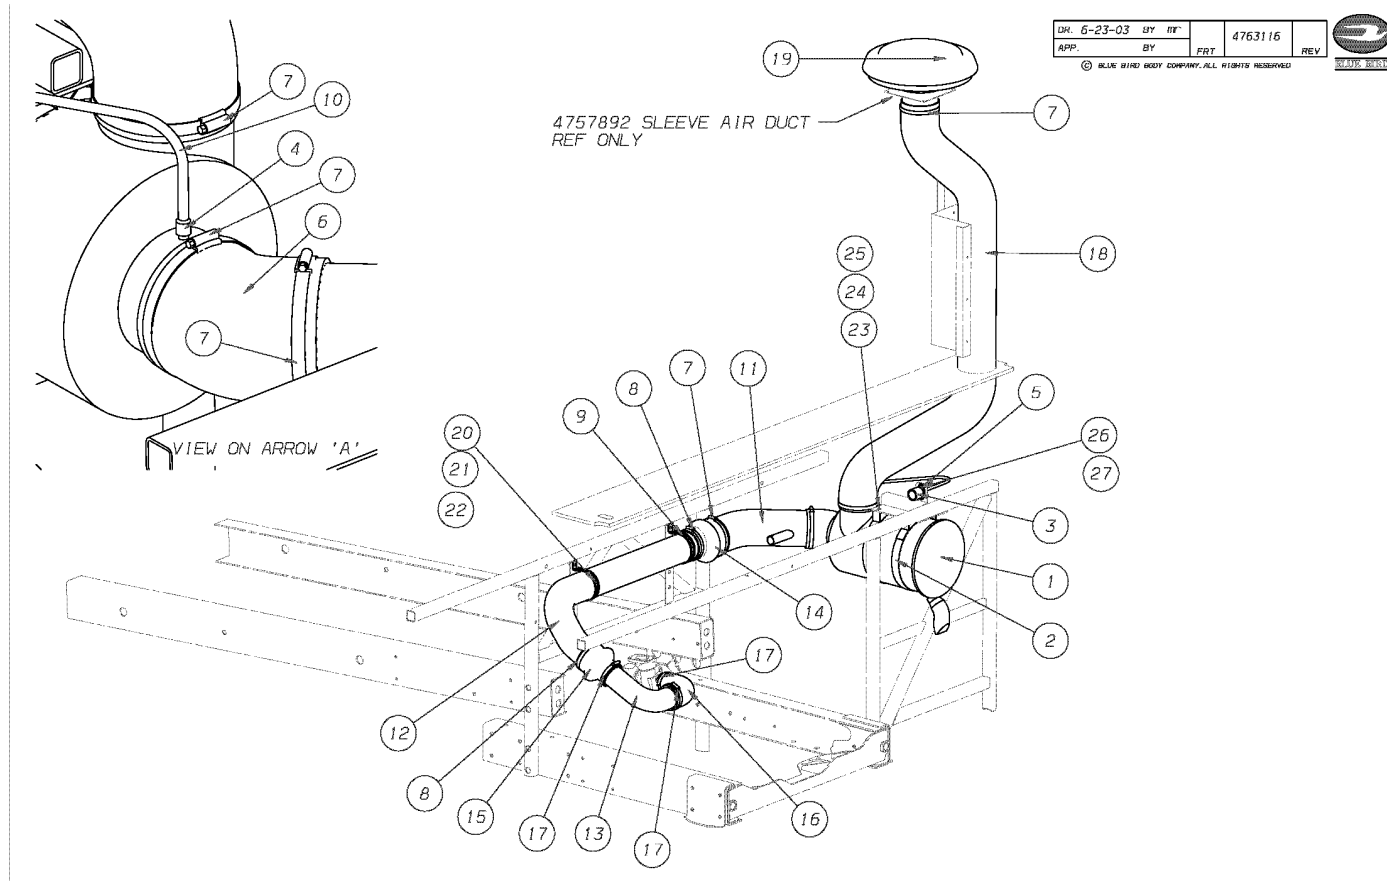

Chassis

060 Engine Trim

	1
	2
ALTERNATOR 140AMP	3
BELT GUARD, REAR ENGINE BAY ASSY	4
ENGINE MOUNT	5
ENGINE OIL DIPSTICK INSTALLATION DIAGRAM	6
HYDRAULIC PUMP	7
STARTER	8

Models: L3RE

Key	PartNumber	Qty	Description	Comment
-----	------------	-----	-------------	---------

1	4752082		AIR CLEANER	
2	4752083	2	STRAP MOUNTING AIR CLEANER	
3	4752084		RESTRICTION INDICATOR	
4	4752085		ADAPTER INDICATOR	
5	4752086		PLATE INDICATOR MTG	
6	4752087		ELBOW RUBBER 5 45 DEG	
7	4763153	5	CLAMP, SPRING LOADED, 5.25 ID, 5.06-5.37"	
8	1926252	2	CLAMP, SPRING LOADED, 4.00 ID, 3.94-4.25	
9	4754214	2	CLAMP 4 INCH	
10	4754219		PIPE RESTRICTION INDICATOR	

Models: L3RE

Key	PartNumber	Qty	Description	Comment
11	4757942		TUBE,AIR INTAKE,5" OD	
12	4757943		TUBE,AIR INTAKE,4" OD	
13	4757944		TUBE,AIR INTAKE,3" OD	
14	4757952		HOSE,REDUCER,HUMP,5-4" ID	
15	4757953		HOSE,REDUCER,HUMP,4-3" ID	
16	4757954		HOSE,ELBOW,90DEG,3" ID	
17	1650134	3	CLAMP,SPRING LOADED,3.00 ID,2.75-3.06	
18	4758718		DUCT INTAKE 5	
19	4760884		CAP,RAIN,ASSY	
20	0989145	4	CAPSCREW,HEX HD,5/16-18, X, 1, ,GR5,	
21	2001048	4	WASHER,FLAT,11/32 X 11/16 X 1/16,YEL	
22	2001188	4	LOCKWASHER,SPLIT RING, 5/16,MED,YEL ZN	
23	0854851	4	CAPSCREW,HEX HD,3/8-16X1 3/4,GR8,YEL	
24	1078922	4	WASHER,FLAT,3/8 X 7/8 X 5/64,YEL ZN DICH	
25	0543934	4	NUT,HEX HD,3/8-16,ZINC,LG FLG LK,YEL	
26	1788454	2	CAPSCREW,HX HD,M6-1 X 20,CL 10.9,	
27	1529254	2	NUT,HEX HD,M6-1.0, LOCKING	

Models: L3RE

Key	PartNumber	Qty	Description	Comment
-----	------------	-----	-------------	---------

- | | | |
|---|---------|------------------------------|
| 1 | 4752082 | AIR CLEANER |
| 2 | 4752083 | 2 STRAP MOUNTING AIR CLEANER |