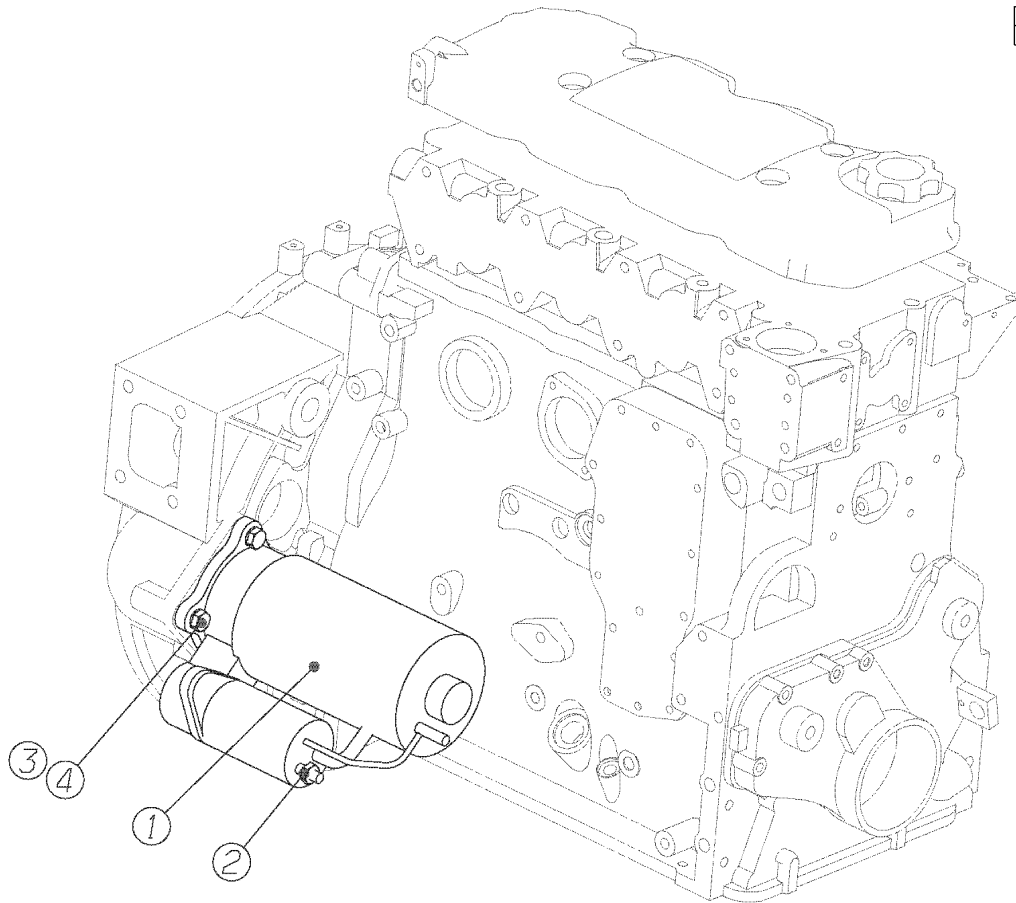

Models: L3RE
STARTER

Key	PartNumber	Qty	Description	Comment

DR. 7-9-03	BY M	4763260	REV
APP.	BY	FRY	REV

© BLUE BIRD BODY COMPANY. ALL RIGHTS RESERVED

1	4759670		STARTER MOTOR PRESTOLITE MS24-400
2	4763013		NUT,SPACER,M10,PRESTOLITE 859923
3	0997734	3	CAPSCREW,HX HD,M10-1.5X35,CL10.9,
4	1394675	3	LOCKWASHER,SPLIT RING,10 MM,MED,OLV DRB