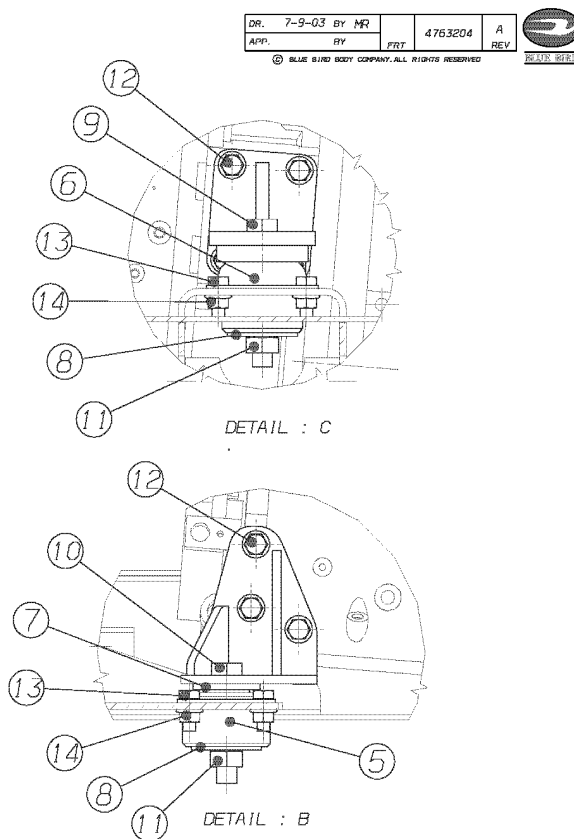

1	4752082		AIR CLEANER	
2	4752083	2	STRAP MOUNTING AIR CLEANER	
3	4752084		RESTRICTION INDICATOR	
4	4752085		ADAPTER INDICATOR	
5	4752086		PLATE INDICATOR MTG	
6	4752087		ELBOW RUBBER 5 45 DEG	
7	4763153	5	CLAMP, SPRING LOADED, 5.25 ID, 5.06-5.37"	
8	1926252	2	CLAMP, SPRING LOADED, 4.00 ID, 3.94-4.25	
9	4754214	2	CLAMP 4 INCH	
10	4754219		PIPE RESTRICTION INDICATOR	

Models: **L3RE**
BELT GUARD, REAR ENGINE BAY ASSY

Key	PartNumber	Qty	Description	Comment
-----	------------	-----	-------------	---------

**Models: L3RE
BELT GUARD, REAR ENGINE BAY ASSY**

Key	PartNumber	Qty	Description	Comment
1	4761337		FRAME,GUARD,REAR ENG BAY	
2	4761338		MESH,GUARD,REAR ENG BAY	
3	0097323	2	LATCH,GUARD,BELT,REAR ENG BAY,L3RE	
4	4761433	2	PACKER,LATCH	
5	1362128	4	SCREW,MACH,1/4-28 X 1-1/2,PH1,PAN HD,BLK	
6	2004232	4	NUT,HEX HD,1/4-28,LOCK,NYL INS,YEL ZN	
7	1247709	4	WASHER,FLAT,17/64 ID X,5/8,YEL ZN DICH	

**Models: L3RE
ENGINE MOUNT**

Key	PartNumber	Qty	Description	Comment
-----	------------	-----	-------------	---------

1	4763205		BRACKET,MTG,ENGINE FRONT,LH"
2	4763206		BRACKET,MTG,ENGINE FRONT,RH"
3	4763212		BRACKET,MTG,ENGINE REAR,LH"
4	4763213		BRACKET,MTG,ENGINE REAR,RH"
5	4761393	2	MOUNT,VIBRATION,ENGINE FRONT
6	4761394	2	MOUNT,VIBRATION,ENGINE REAR
7	4762123	2	PLATE,STEEL,DIA2.5X0.25THK,SPACER
8	4752174	4	WASHER AV-MOUNTING REBOUND DIA 2.6
9	1317783	2	CAPSCREW,HEX HD,3/4-10 X 5,GR 8,YEL ZN
10	0870873	2	CAPSCREW,HEX HD,3/4-10 X 4,GR 8,YEL ZN
11	0933879	4	NUT,HEX HD,3/4-10,PRVLG TORQ,GR8,CAD

Models: L3RE
ENGINE MOUNT

Key	PartNumber	Qty	Description	Comment
12	1713635	14	CAPSCREW,HEX HD,M12-1.75X30MM,CL10.9	
13	1660984	16	CAPSCREW,HEX HD M12-1.75 X 30MM,GR 10.9	
14	4752558	16	NUT, FLANGED, HEX HD, M12 X 1-75	