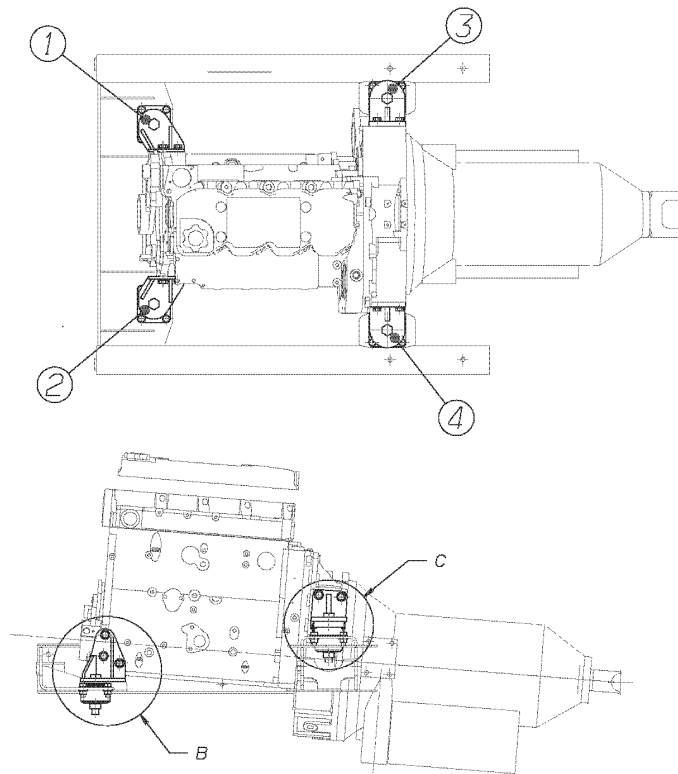

Models: **L3RE**
BELT GUARD, REAR ENGINE BAY ASSY

Key	PartNumber	Qty	Description	Comment
-----	------------	-----	-------------	---------

**Models: L3RE
BELT GUARD, REAR ENGINE BAY ASSY**

Key	PartNumber	Qty	Description	Comment
1	4761337		FRAME,GUARD,REAR ENG BAY	
2	4761338		MESH,GUARD,REAR ENG BAY	
3	0097323	2	LATCH,GUARD,BELT,REAR ENG BAY,L3RE	
4	4761433	2	PACKER,LATCH	
5	1362128	4	SCREW,MACH,1/4-28 X 1-1/2,PH1,PAN HD,BLK	
6	2004232	4	NUT,HEX HD,1/4-28,LOCK,NYL INS,YEL ZN	
7	1247709	4	WASHER,FLAT,17/64 ID X,5/8,YEL ZN DICH	

**Models: L3RE
ENGINE MOUNT**

Key	PartNumber	Qty	Description	Comment
-----	------------	-----	-------------	---------

1	4763205		BRACKET,MTG,ENGINE FRONT,LH"
2	4763206		BRACKET,MTG,ENGINE FRONT,RH"
3	4763212		BRACKET,MTG,ENGINE REAR,LH"
4	4763213		BRACKET,MTG,ENGINE REAR,RH"
5	4761393	2	MOUNT,VIBRATION,ENGINE FRONT
6	4761394	2	MOUNT,VIBRATION,ENGINE REAR
7	4762123	2	PLATE,STEEL,DIA2.5X0.25THK,SPACER
8	4752174	4	WASHER AV-MOUNTING REBOUND DIA 2.6
9	1317783	2	CAPSCREW,HEX HD,3/4-10 X 5,GR 8,YEL ZN
10	0870873	2	CAPSCREW,HEX HD,3/4-10 X 4,GR 8,YEL ZN
11	0933879	4	NUT,HEX HD,3/4-10,PRVLG TORQ,GR8,CAD

Models: L3RE
ENGINE MOUNT

Key	PartNumber	Qty	Description	Comment
12	1713635	14	CAPSCREW,HEX HD,M12-1.75X30MM,CL10.9	
13	1660984	16	CAPSCREW,HEX HD M12-1.75 X 30MM,GR 10.9	
14	4752558	16	NUT, FLANGED, HEX HD, M12 X 1-75	