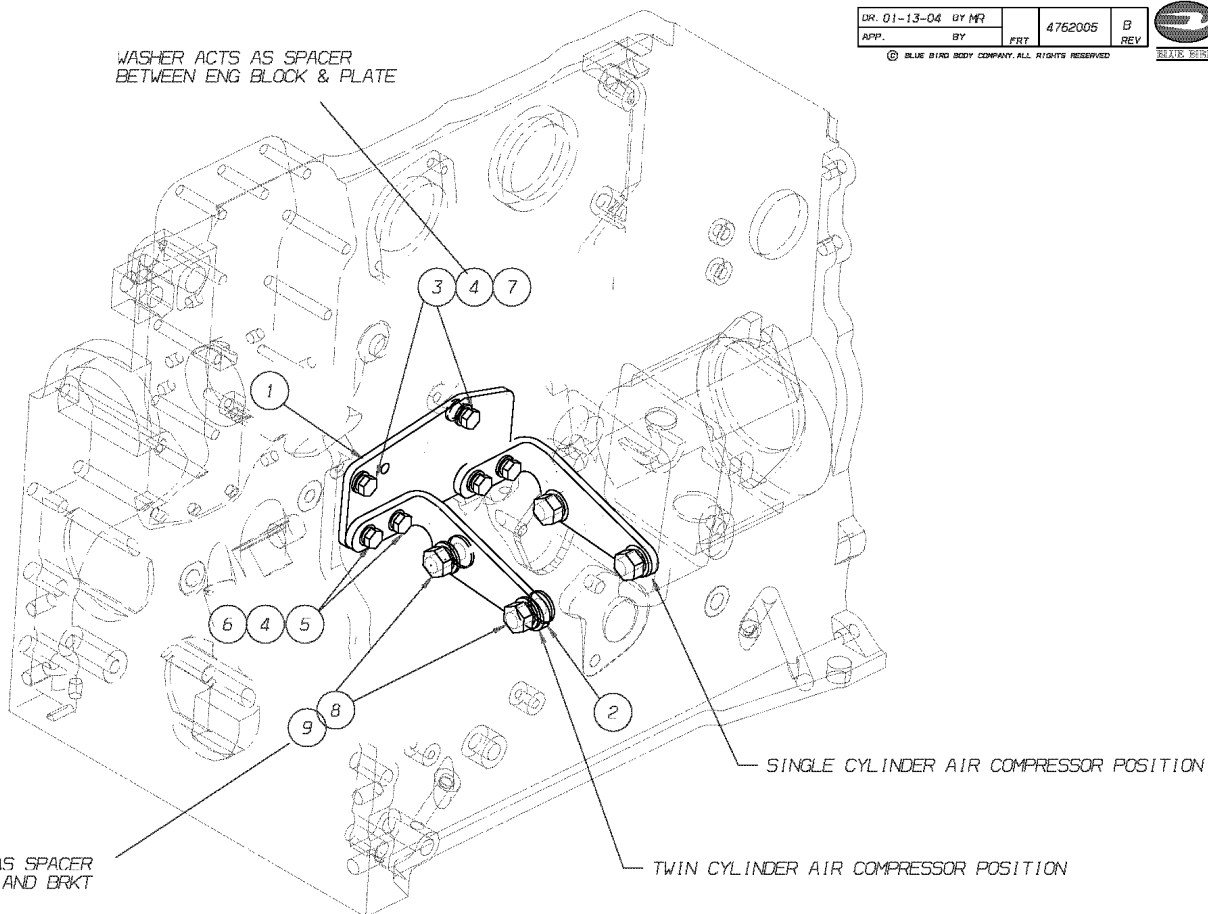

**Models: L3RE
HYDRAULIC PUMP**

Key	PartNumber	Qty	Description	Comment

1	4761972	BRACKET,HYD,PUMP TAIL SUPT,ENG,ISB4
2	4761971	BRACKET,HYD,PUMP TAIL SUPT,PUMP,ISB4
3	0971739	2 CAPSCREW,HX HD,M8-1.25X20,CL 8.8,
4	2001121	5 WASHER,FLAT,5/16 X 3/4,X 5/64,YEL ZN DICH
5	2001188	4 LOCKWASHER,SPLIT RING, 5/16,MED,YEL ZN
6	0989145	2 CAPSCREW,HEX HD,5/16-18, X, 1, ,GR5,
7	4752558	2 NUT, FLANGED, HEX HD, M12 X 1-75
8	2001139	4 WASHER,FLAT,1/2 X 1 1/4 X 3/32,YEL ZN DICH
9	0990655	2 LOCKWASHER,SPLIT RING, 1/2 ,MED,YEL ZN