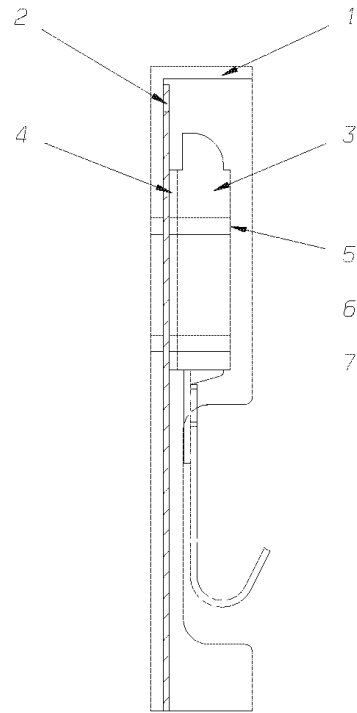

1	4752082		AIR CLEANER	
2	4752083	2	STRAP MOUNTING AIR CLEANER	
3	4752084		RESTRICTION INDICATOR	
4	4752085		ADAPTER INDICATOR	
5	4752086		PLATE INDICATOR MTG	
6	4752087		ELBOW RUBBER 5 45 DEG	
7	4763153	5	CLAMP, SPRING LOADED, 5.25 ID, 5.06-5.37"	
8	1926252	2	CLAMP, SPRING LOADED, 4.00 ID, 3.94-4.25	
9	4754214	2	CLAMP 4 INCH	
10	4754219		PIPE RESTRICTION INDICATOR	

Models: **L3RE**
BELT GUARD, REAR ENGINE BAY ASSY

Key	PartNumber	Qty	Description	Comment
-----	------------	-----	-------------	---------

**Models: L3RE
BELT GUARD, REAR ENGINE BAY ASSY**

Key	PartNumber	Qty	Description	Comment
1	4761337		FRAME,GUARD,REAR ENG BAY	
2	4761338		MESH,GUARD,REAR ENG BAY	
3	0097323	2	LATCH,GUARD,BELT,REAR ENG BAY,L3RE	
4	4761433	2	PACKER,LATCH	
5	1362128	4	SCREW,MACH,1/4-28 X 1-1/2,PH1,PAN HD,BLK	
6	2004232	4	NUT,HEX HD,1/4-28,LOCK,NYL INS,YEL ZN	
7	1247709	4	WASHER,FLAT,17/64 ID X,5/8,YEL ZN DICH	