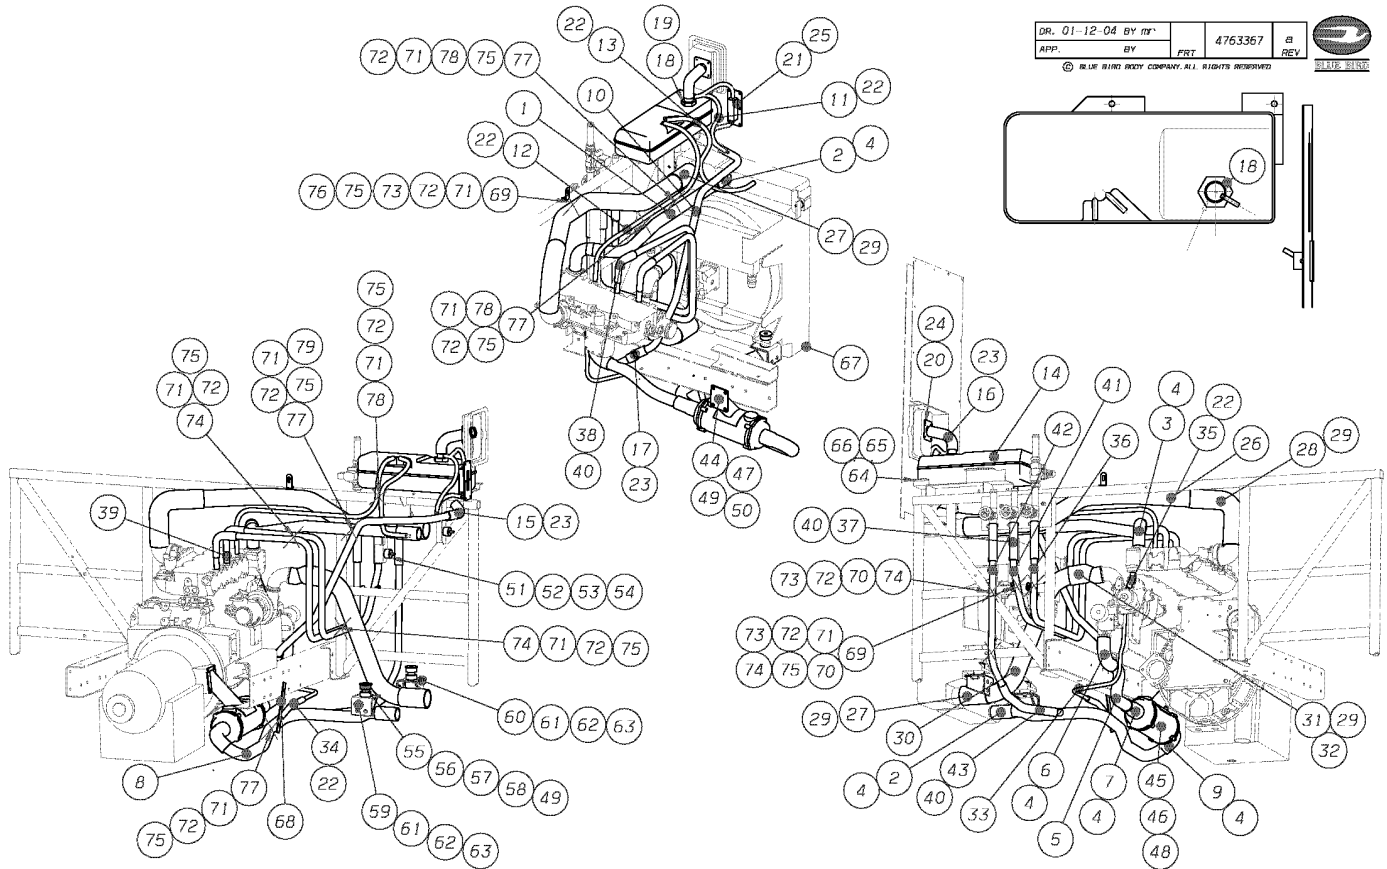

Chassis

060 Engine Trim

	1
	2
ALTERNATOR 140AMP	3
BELT GUARD, REAR ENGINE BAY ASSY	4
ENGINE MOUNT	5
ENGINE OIL DIPSTICK INSTALLATION DIAGRAM	6
HYDRAULIC PUMP	7
STARTER	8

Models: L3RE

Key	PartNumber	Qty	Description	Comment
-----	------------	-----	-------------	---------

1	4752082		AIR CLEANER	
2	4752083	2	STRAP MOUNTING AIR CLEANER	
3	4752084		RESTRICTION INDICATOR	
4	4752085		ADAPTER INDICATOR	
5	4752086		PLATE INDICATOR MTG	
6	4752087		ELBOW RUBBER 5 45 DEG	
7	4763153	5	CLAMP, SPRING LOADED, 5.25 ID, 5.06-5.37"	
8	1926252	2	CLAMP, SPRING LOADED, 4.00 ID, 3.94-4.25	
9	4754214	2	CLAMP 4 INCH	
10	4754219		PIPE RESTRICTION INDICATOR	

Models: L3RE

Key	PartNumber	Qty	Description	Comment
11	4757942		TUBE,AIR INTAKE,5" OD	
12	4757943		TUBE,AIR INTAKE,4" OD	
13	4757944		TUBE,AIR INTAKE,3" OD	
14	4757952		HOSE,REDUCER,HUMP,5-4" ID	
15	4757953		HOSE,REDUCER,HUMP,4-3" ID	
16	4757954		HOSE,ELBOW,90DEG,3" ID	
17	1650134	3	CLAMP,SPRING LOADED,3.00 ID,2.75-3.06	
18	4758718		DUCT INTAKE 5	
19	4760884		CAP,RAIN,ASSY	
20	0989145	4	CAPSCREW,HEX HD,5/16-18, X, 1, ,GR5,	
21	2001048	4	WASHER,FLAT,11/32 X 11/16 X 1/16,YEL	
22	2001188	4	LOCKWASHER,SPLIT RING, 5/16,MED,YEL ZN	
23	0854851	4	CAPSCREW,HEX HD,3/8-16X1 3/4,GR8,YEL	
24	1078922	4	WASHER,FLAT,3/8 X 7/8 X 5/64,YEL ZN DICH	
25	0543934	4	NUT,HEX HD,3/8-16,ZINC,LG FLG LK,YEL	
26	1788454	2	CAPSCREW,HX HD,M6-1 X 20,CL 10.9,	
27	1529254	2	NUT,HEX HD,M6-1.0, LOCKING	

Models: L3RE

Key	PartNumber	Qty	Description	Comment
-----	------------	-----	-------------	---------

- | | | |
|---|---------|------------------------------|
| 1 | 4752082 | AIR CLEANER |
| 2 | 4752083 | 2 STRAP MOUNTING AIR CLEANER |