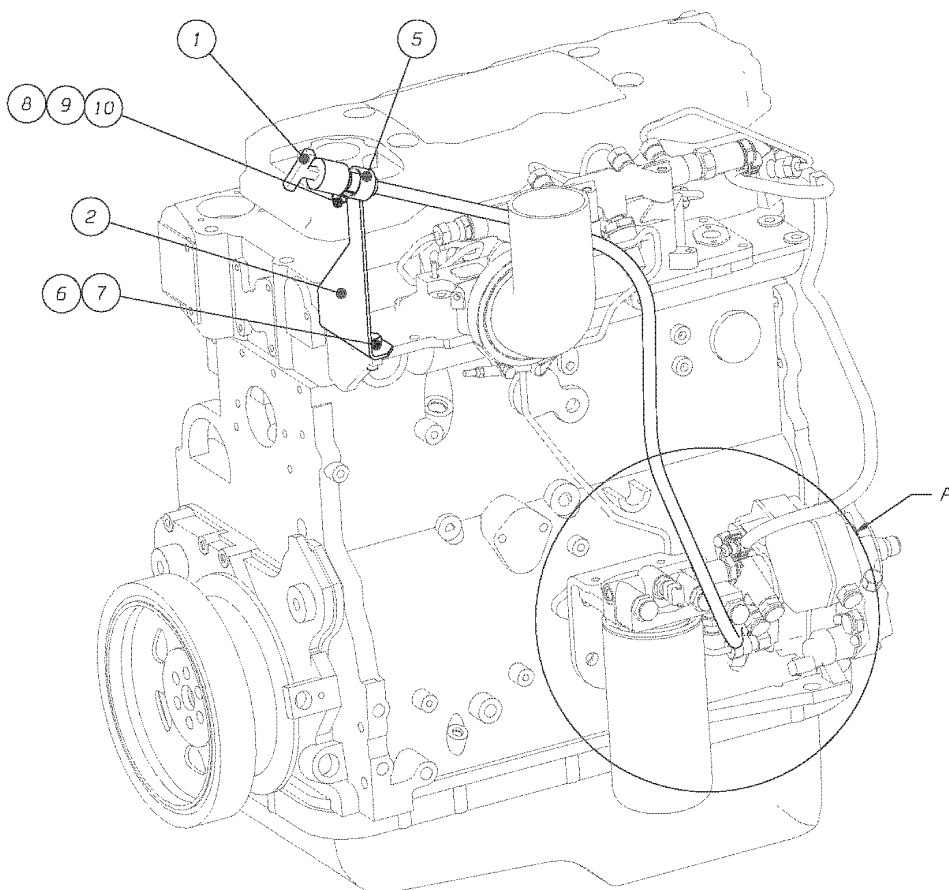

**Models: L3RE
ENGINE OIL DIPSTICK
INSTALLATION DIAGRAM**

Key	PartNumber	Qty	Description	Comment

DR. 01-09-04 BY MR	4763171		
APP.	BY	FRT	REV

© BLUE BIRD BODY COMPANY. ALL RIGHTS RESERVED

DETAIL : A

1	4762153		DIPSTICK,OIL,CUMMINS ISB4
2	4763184		BRACKET,MTG,DIPSTICK,ENGINE OIL
3	4763174		FITTING,COMPRESSION,NUT,12OD
4	4763175		FITTING,COMPRESSION,OLIVE,12OD
5	1517168		CLAMP,LOOP,.937
6	4763186	2	CAPSCREW,HEX HD,M10X1.5X25LG,GR8.8
7	1394675	2	LOCKWASHER,SPLIT RING,10 MM,MED,OLV DRB
8	1032283		CAPSCREW,HEX HD,5/16-18,X,3/4,GR5,
9	1465954		NUT,HEX HD,5/16-18,LK,NYLON INSERT,YEL
10	2001048	2	WASHER,FLAT,11/32 X 11/16 X 1/16,YEL