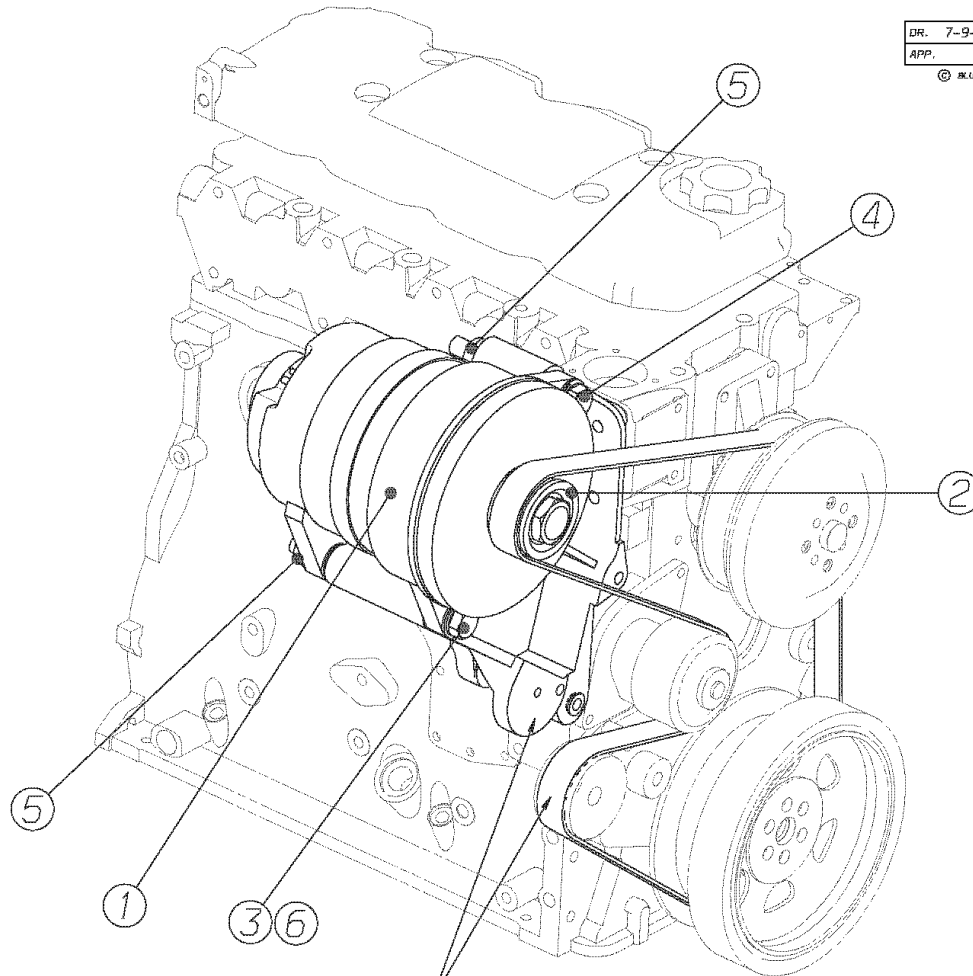

Models: L3RE
ALTERNATOR
140AMP

Key	PartNumber	Qty	Description	Comment

DR. 7-9-03	BY MFR	4763243	A	
APP.	BY FRT		REV	

© BLUE BIRD BODY COMPANY. ALL RIGHTS RESERVED

MOUNTING BRACKET & BELT SUPPLIED ON ENGINE ASSY

1	4758762		ALTERNATOR,ENG,L-N,140A,24V
2	4763247		PULLEY,ALTERNATOR,L3RE
3	4759691		BOLT M16-2.00 X 180 GRADE 10.9 HEX HD
4	4754266		CAPSCREW,HEX HD,M16-2 X 130,GR10.9,
5	4752570		NUT FLANGED HEX HD M16X2
6	0929018		WASHER,FLAT,21/32 X 1 1/8 X 3/32,HDN,YEL