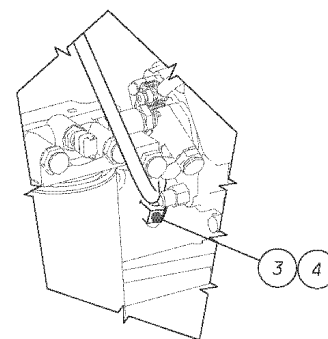

**Models: L3RE
ENGINE OIL DIPSTICK
INSTALLATION DIAGRAM**

Key	PartNumber	Qty	Description	Comment

DR. 01-09-04 BY MR	4763171		
APP.	BY	FRT	REV

© BLUE BIRD BODY COMPANY. ALL RIGHTS RESERVED

DETAIL : A

1	4762153		DIPSTICK,OIL,CUMMINS ISB4
2	4763184		BRACKET,MTG,DIPSTICK,ENGINE OIL
3	4763174		FITTING,COMPRESSION,NUT,12OD
4	4763175		FITTING,COMPRESSION,OLIVE,12OD
5	1517168		CLAMP,LOOP,.937
6	4763186	2	CAPSCREW,HEX HD,M10X1.5X25LG,GR8.8
7	1394675	2	LOCKWASHER,SPLIT RING,10 MM,MED,OLV DRB
8	1032283		CAPSCREW,HEX HD,5/16-18,X,3/4,GR5,
9	1465954		NUT,HEX HD,5/16-18,LK,NYLON INSERT,YEL
10	2001048	2	WASHER,FLAT,11/32 X 11/16 X 1/16,YEL