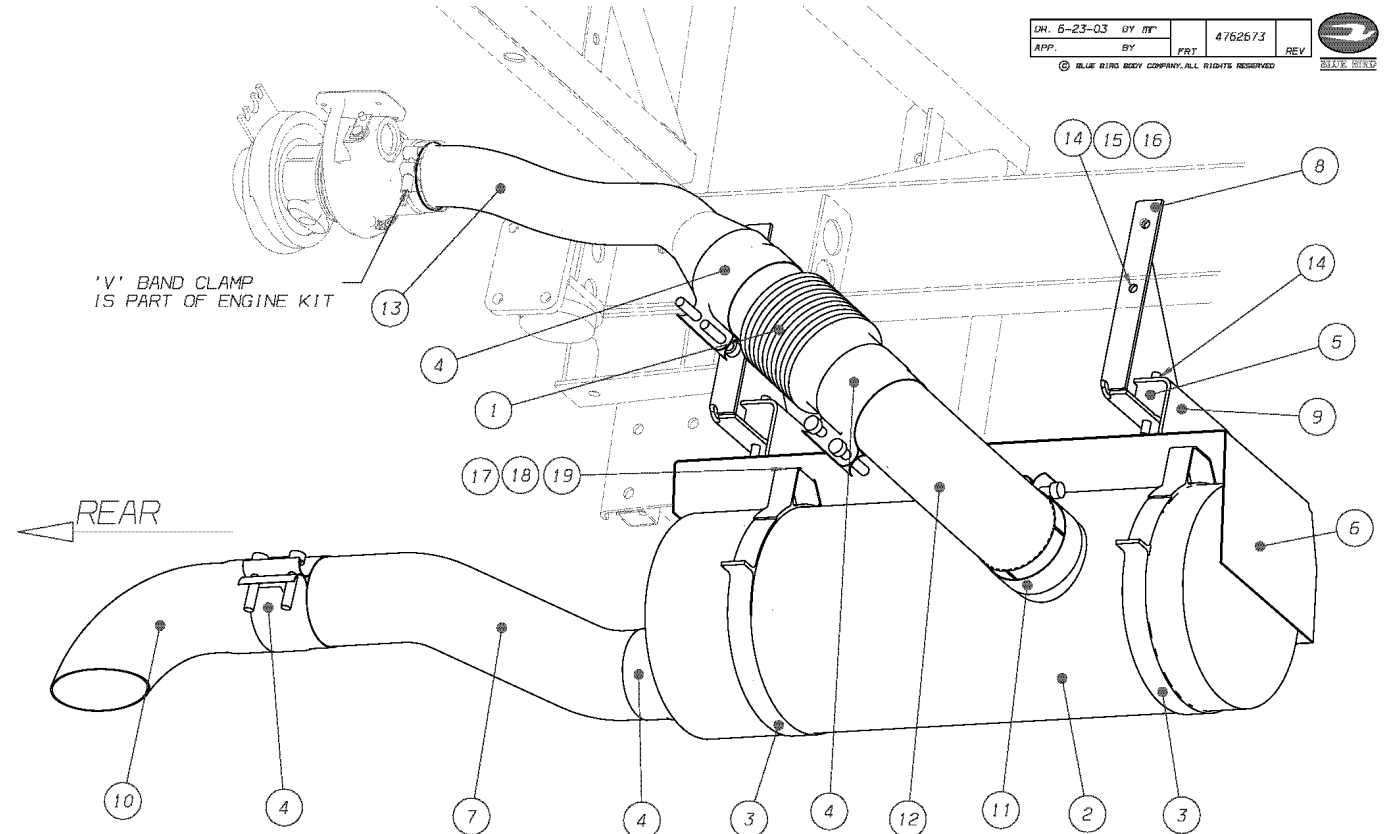

Chassis**070 Exhaust**

ENGINE EXHAUST

1

Models: **L3RE
ENGINE EXHAUST**

Key	PartNumber	Qty	Description	Comment
-----	------------	-----	-------------	---------

1	1749886		CONNECTOR,FLEXIBLE EXHAUST,4 ID X 10
2	4755885		MUFFLER,ALUMINUM,L4RE
3	4755886	2	BAND MOUNTING SILENCER
4	4755891	4	CLAMP 4 TORCTITE
5	4755892	4	MOUNTING ANTI-VIBRATION
6	4757826		SHIELD,HEAT,EX SILENCER
7	4757831		PIPE,EXHAUST,TAIL SECTION
8	4761111	2	BRACKET,EXHAUST AV MTG
9	4761112	2	BRACKET,EXHAUST MUFFLER MTG
10	4761387		TAILPIPE,EXHAUST,4ID,CHROME
11	4761510		CLAMP,BAND,EXHAUST,4IN

**Models: L3RE
ENGINE EXHAUST**

Key	PartNumber	Qty	Description	Comment
12	4762953		PIPE,EXHAUST,90DEG SHORT RAD ELBOW	
13	4762970		PIPE,EXHAUST,FLEX TO TURBO"	
14	0543934	12	NUT,HEX HD,3/8-16,ZINC,LG FLG LK,YEL	
15	0882803	4	CAPSCREW,HEX HD,3/8-16,X,1,,GR5,YELDICH	
16	1107085	4	WASHER,FLAT,13/32 X 13/16 X 3/32,HDN,BLK	
17	1942135	4	CAPSCREW,HEX HD 1/2-13X 1 1/4,GR8,	
18	0850800	4	NUT,HEX HD,1/2-13,LOCKING,GR 8,CAD WAX	
19	0850776	8	WASHER,FLAT,17/32 X 1 1/16 X 3/32,	