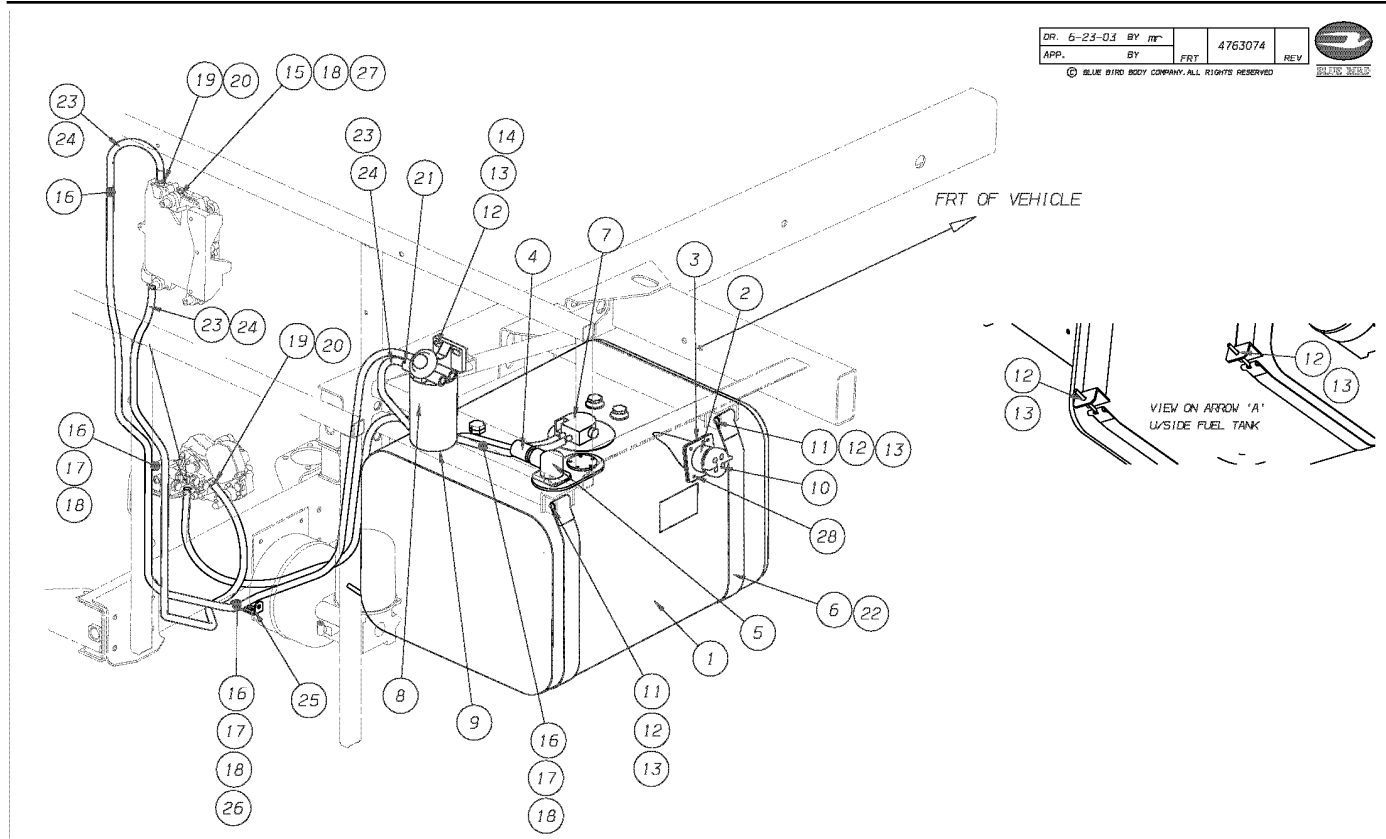

Chassis

100 Fuel

1

Models: L3RE

Key	PartNumber	Qty	Description	Comment
-----	------------	-----	-------------	---------

DR. 6-23-03	BY: mr	4763074	REV
APP.	BY	FRT	REV

© BLUE BIRD BODY COMPANY. ALL RIGHTS RESERVED. BLUE BIRD

1	4760665	TANK,FUEL,50,GALLONS	
2	4755902	PIPE -, FILLER NECK	
3	4758738	GASKET	
4	4760590	TANK,FUEL,WHISTLE,EMCO WHEATON	PART OF KIT 4760656
5	4755847	VALVE LEVEL CONTROL (HIGH TOP)	PART OF KIT 4760656
6	4755839	2 STRAP FUEL TANK SUPPORT	
7	4752220	SENDER UNIT FUEL TANK	
8	0030160	FILTER,FUEL/WATER SEP,RACOR 490R-BB-01	
9	4763252	SENSOR,WATER,FUEL FILTER,RACOR RK21069	
10	0021432	CAP,FUEL TANK FILLER,BORGWARNER	
11	0803197	2 CAPSCREW, HEX HD, GR8 3/8 -16 X 3 1/2, YEL	

Models: L3RE

Key	PartNumber	Qty	Description	Comment
12	1078922	8	WASHER,FLAT,3/8 X 7/8 X 5/64,YEL ZN DICH	
13	0543934	6	NUT,HEX HD,3/8-16,ZINC,LG FLG LK,YEL	
14	2050839	2	CAPSCREW,HEX HD,3/8-16X1 1/2,GR5,YEL	
15	0616037	3	CAPSCREW,HEX HD,5/16-18X1 1/2,GR5,	
16	0557710	13	CLAMP,LOOP,.812	
17	0989145	6	CAPSCREW,HEX HD,5/16-18, X, 1, ,GR5,	
18	2001048	9	WASHER,FLAT,11/32 X 11/16 X 1/16,YEL	
19	4763083	3	FITTING,SWIVEL,FEMALE,10006B-406	
20	0044670	3	FITTING,MALE CONN,PARKER 6M12SHF50S,	
21	4760382	2	FITTING MALE 3/8H X 3/8-18NPT WH10006B	
22	2007649	AR	PAD,FUEL TANK STRAP	
23	1797810	AR	HOSE,.37 ID X .62 OD,W-H H00906	
24	1109271	AR	LOOM,CORRUGATED,BLACK,NYLON,3/4 ID,SS	
25	4759590		BRACKET PIPE SUPPORT ANGLED 2 SLOT	
26	0002811		NUT,HEX HD,5/16-18.FLG,LK,NYL INS,YEL ZN	
27	2001188	3	LOCKWASHER,SPLIT RING, 5/16,MED,YEL ZN	
28	0971747	4	CAPSCREW,HX HD,M6-1 X 16,CL 10.9,	
29	4760656		KIT,STANDARD,EMCO WHEATON	<i>CONSISTS OF ITEMS 4 AND 5</i>