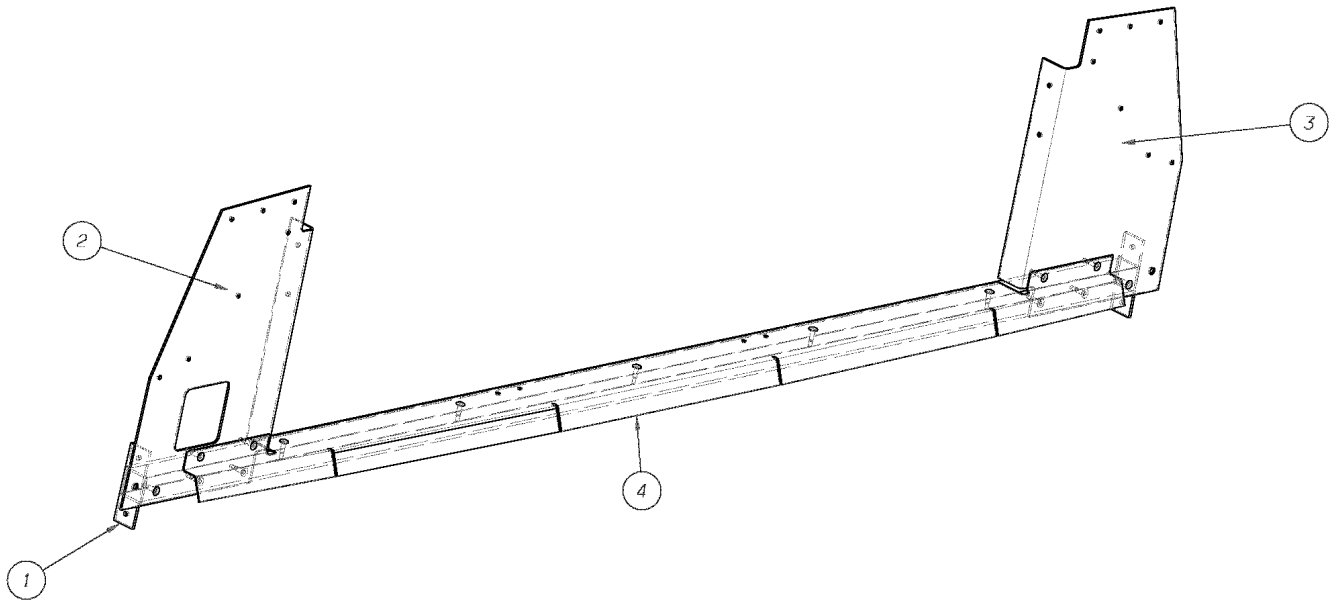

Models: **L3RE
FRONT
FRONT FRAME ASSY, UPPER**

Key	PartNumber	Qty	Description	Comment

DR. 12/09/03 BY TB	4761061	C	
APP. BY PRT	REV		

© BLUE BIRD BODY COMPANY. ALL RIGHTS RESERVED

1	4761068	HEADER RAIL,ASSY,FRONT ASSY,UPPER,L3RE
2	4761067	PANEL,GUSSET,RH,FRONT ASSY,UPPER,L3RE
3	4761066	PANEL,GUSSET,LH,FRONT ASSY,UPPER,L3RE
4	4761069	FLANGE,GLAZING,WINDSHIELD,TOP,L3RE