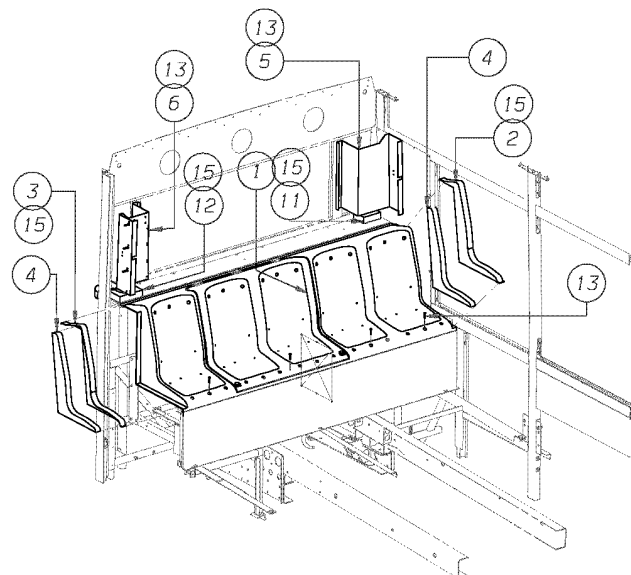

Key	PartNumber	Qty	Description	Comment
-----	------------	-----	-------------	---------

VIEW SHOWING FITTING OF HEELBOARD & SHELF PLY

VIEW SHOWING FITTING OF 5-WAY & CORNER PANELS

DR: 12/02/03 BY TEB	4763441	REV	
APP. BY FRT			