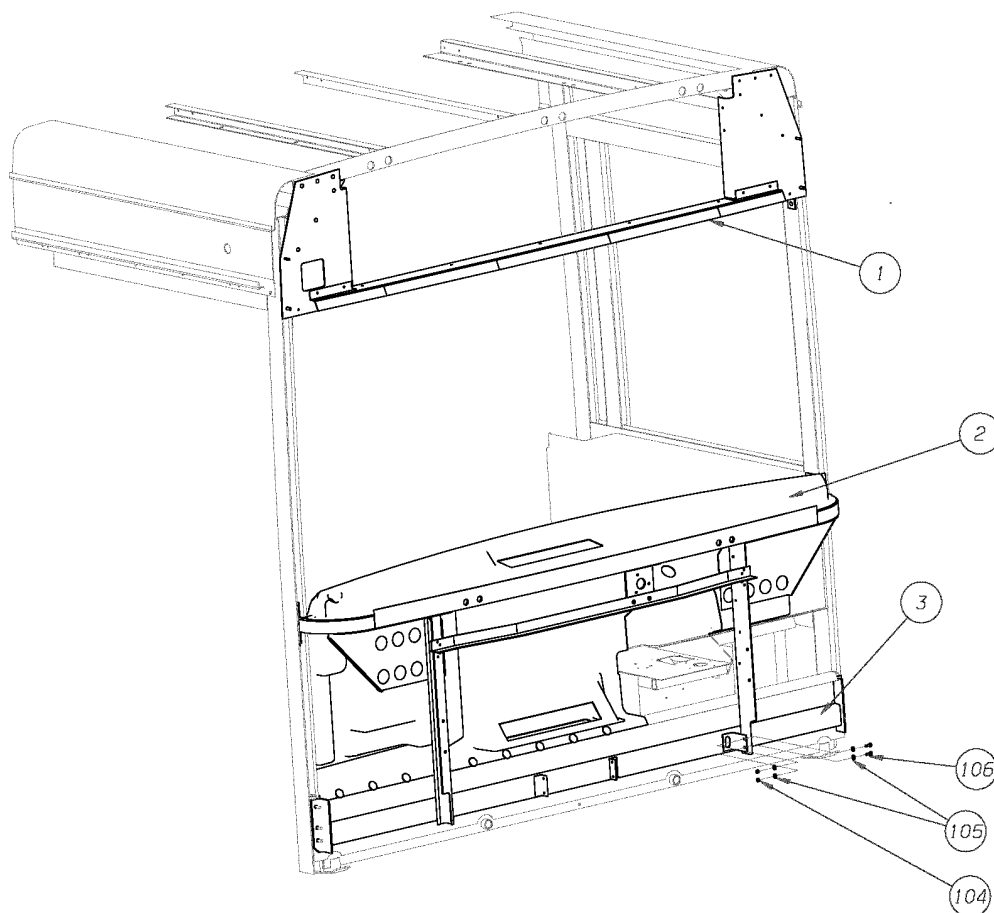

Models: L3RE
FRONT
FRONT ASSY

Key	PartNumber	Qty	Description	Comment

DR. 12/09/03	BY TB	4761131	C	
APP.	BY	FRT	REV	

© BLUE BIRD BODY COMPANY. ALL RIGHTS RESERVED

1	4761061		FRONT FRAME,ASSY,UPPER,L3RE
2	4760800		FRONT ASSY,LOWER,L3RE
3	4762336		CROSSMEMBER,ASSY,SOLEBAR,FRONT
10	1465947		NUT,HEX HD,1/4-20,LK,NYLON INSERT,YEL
10	1247709		WASHER,FLAT,17/64 ID X,5/8,YEL ZN DICH
10	0977132		CAPSCREW,HEX HD,1/4-20 X 3/4,GR 5,YEL