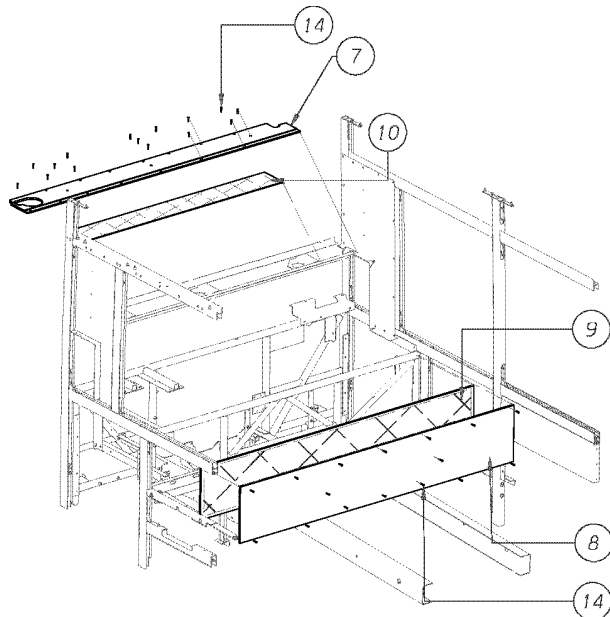

**Models: L3RE
REAR
5 WAY SUPPORT**

Key	PartNumber	Qty	Description	Comment

VIEW SHOWING FITTING OF HEELBOARD & SHELF PLY