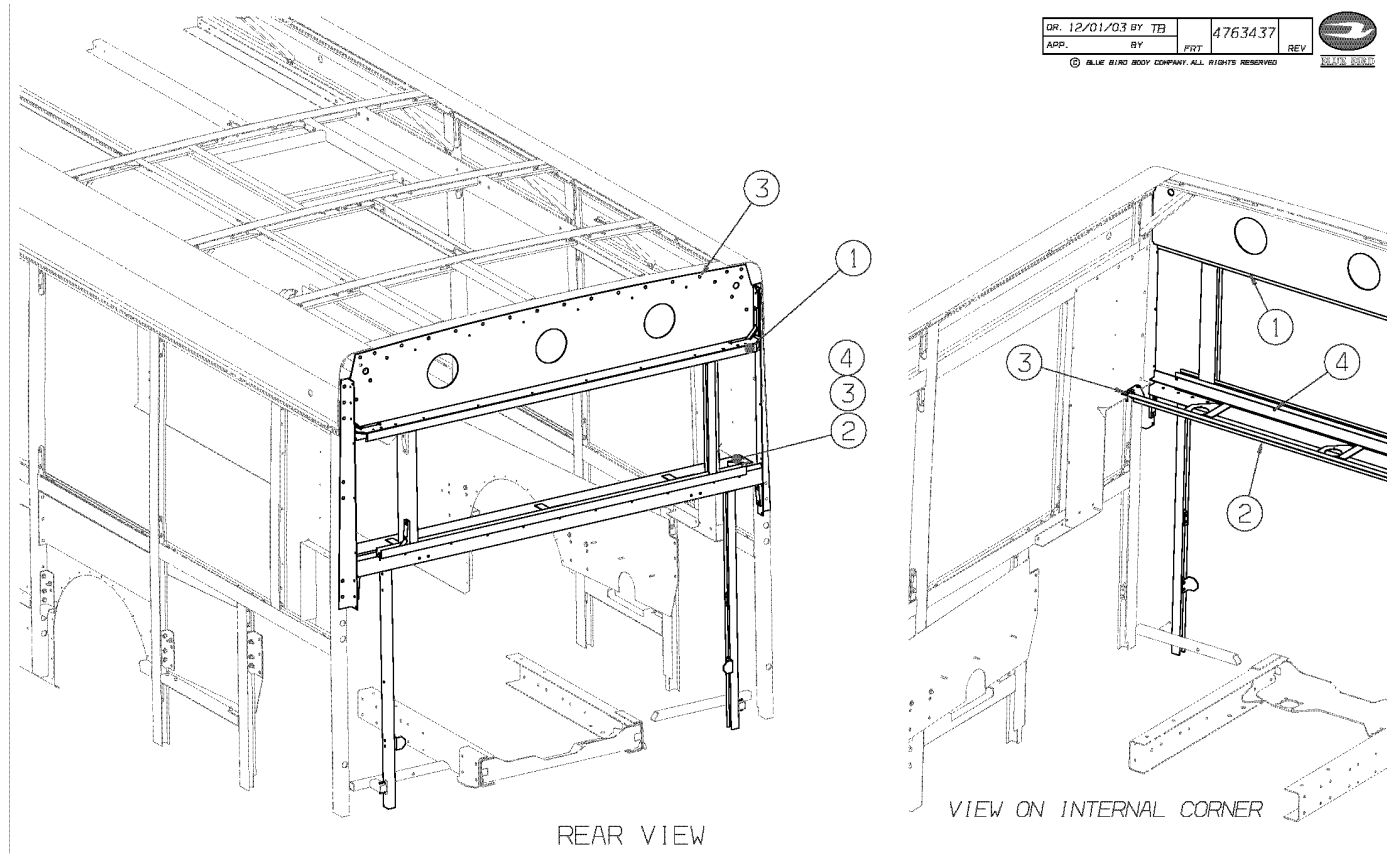

Models: **L3RE
REAR
REAR FRAME ASSY**

Key	PartNumber	Qty	Description	Comment

1	4760748		REAR FRAME,ASSY,L3RE
2	4761431		FRAME ASSY,SUPPORT,REAR SEAT
3	0007614	48	FASTENER,HUCK,.25 BLIND,MAGNA-LOK,MGLP-
4	4759308	4	FASTENER,HUCK,.25,MAGNA-LOK,MGL100-R8-8