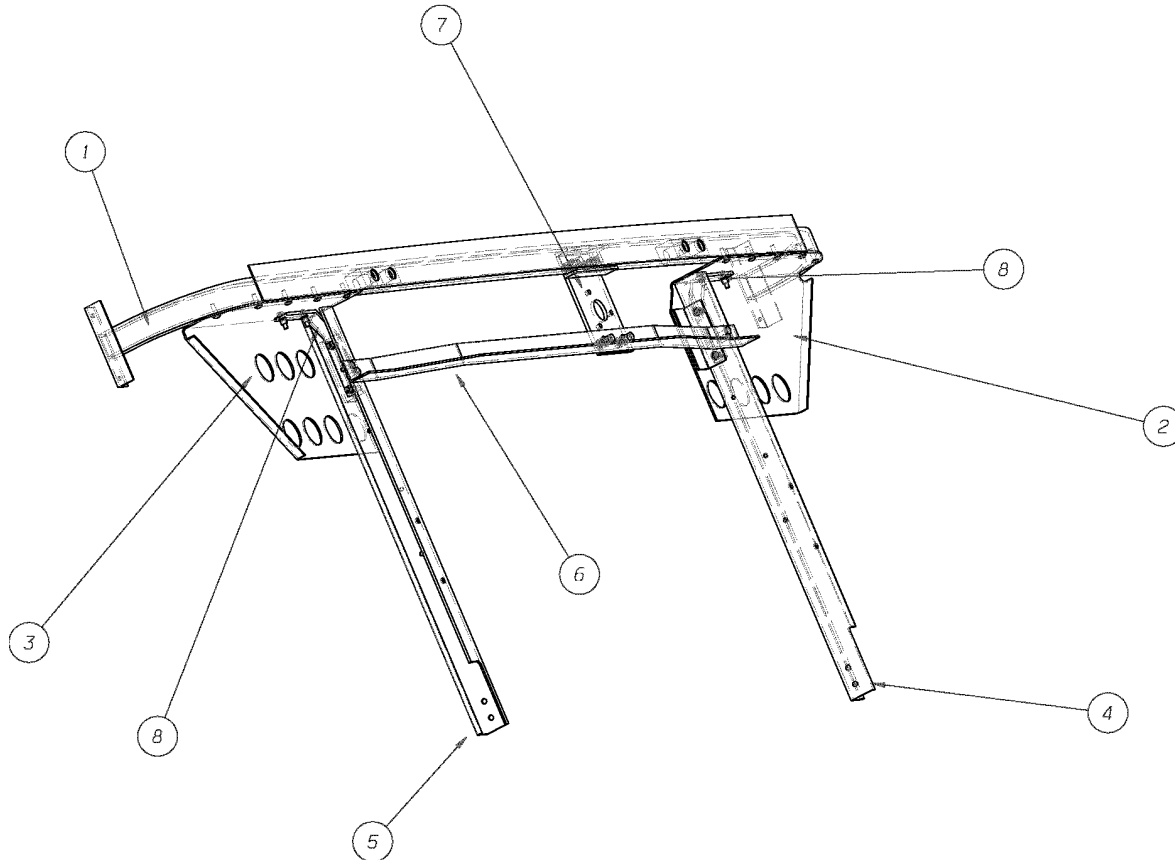

Models: **L3RE
FRONT
FRONT FRAME ASSY, LOWER**

Key	PartNumber	Qty	Description	Comment

DR. 12/09/03 BY TB	4761736	C	
APP. BY FRT	REV		

© BLUE BIRD BODY COMPANY. ALL RIGHTS RESERVED

1	4761007	WAIST ASSY,FRONT,L3RE
2	4760798	BRACKET,ASSY,GRILLE PILLAR,LH,L3RE
3	4760799	BRACKET,ASSY,GRILLE PILLAR,RH,L3RE
4	4761059	PILLAR,FRONT,LOWER,LH
5	4761060	PILLAR,FRONT,LOWER,RH
6	4760806	RAIL,MOUNTING,WIPER BRACKET,L3RE
7	4760861	PLATE,WIPER MOTOR,MOUNTING
8	4755214	BRACKET CORNER