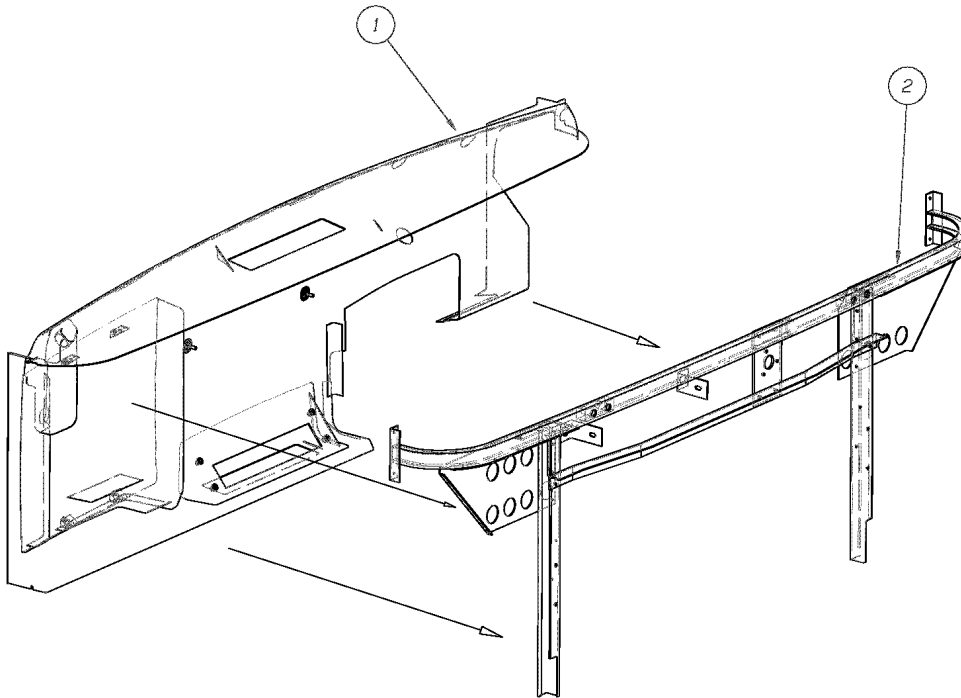

Models: L3RE
FRONT
FRONT ASSY, LOWER

Key	PartNumber	Qty	Description	Comment

DR. 12/09/03 BY TB	4760800	D	
APP. BY FRT	REV		

© BLUE BIRD BODY COMPANY. ALL RIGHTS RESERVED

1	4761793	BULKHEAD,PANEL,ASSY,FRONT,L3RE
2	4761736	FRAME,ASSY,LOWER,FRONT STRUCTURE,L3RE