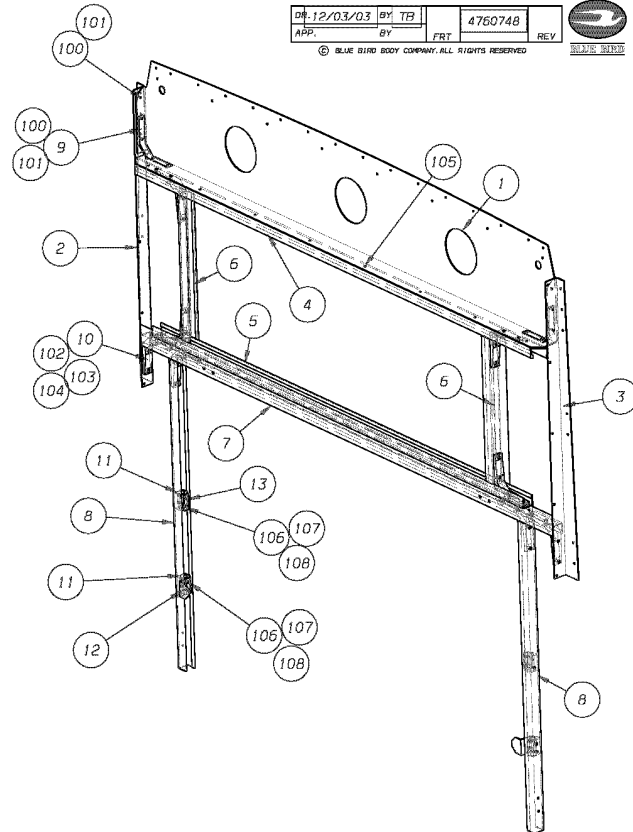

Models: **L3RE
REAR
REAR ASSY**

Key	PartNumber	Qty	Description	Comment

DA: 12/03/03	BY: TB	4760748	REV
APP:	BY:	FRT	

© BLUE BIRD BODY COMPANY. ALL RIGHTS RESERVED

1	4760765	PANEL,STRESS,REAR FRAME,L3RE
2	4760766	BRACKET,REAR RAME,MOUNTING,L3RE
3	4760767	BRACKET,REAR FRAME,MOUNTING,L3RE
4	4761005	RAIL,WINDOW TOP,REAR FRAME
5	4761004	RAIL,WAIST,REAR FRAME
6	4761006	RAIL,VENT,566 NOM
7	4761003	RAIL,HINGE,REAR FRAME,ENG ACCESS
8	4761002	PILLAR,REAR FRAME,ENG ACCESS
9	4755214	BRACKET CORNER
10	4751981	BRACKET CORNER EXTRUDED ALUM
11	4761628	SPACER,BLOCK