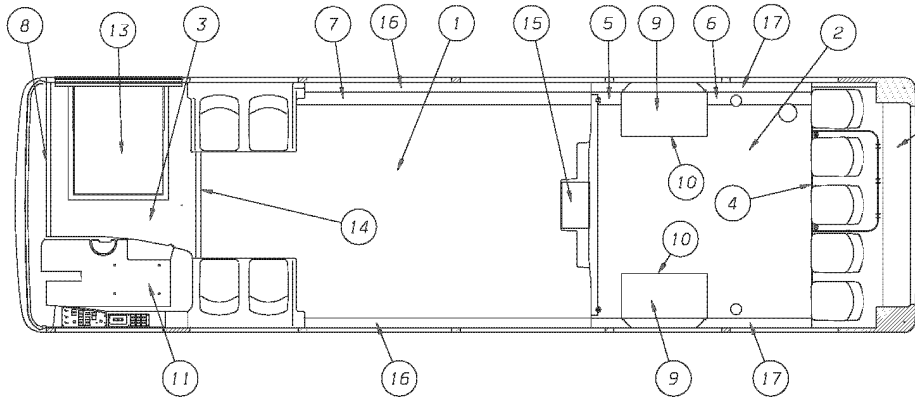

**Body**

**330 Floor Covering**

ALTRO

---

1

Models: L3RE  
ALTRO

Key	PartNumber	Qty	Description	Comment
-----	------------	-----	-------------	---------

DR. 01-21-04 BY MR	4763451	REV	
APP. RY	FRY	REV	

© BLUE BIRD BODY COMPANY. ALL RIGHTS RESERVED

KIT, FLOOR COVERING

CONSIST OF KEY NUMBERS 1 THRU 20

- |   |                                 |
|---|---------------------------------|
| 1 | MAIN SALOON                     |
| 2 | REAR SALOON                     |
| 3 | ENTRANCE AREA                   |
| 4 | REAR SEAT RISER                 |
| 5 | REARR SALOON FRONT FLOOR INFILL |
| 6 | REAR SALOON REAR FLOOR INFILL   |
| 7 | MAIL SALOON FLOOR NFILL         |
| 8 | FRONT BULK HEAD                 |
| 9 | WHEEL ARCH TOPS                 |