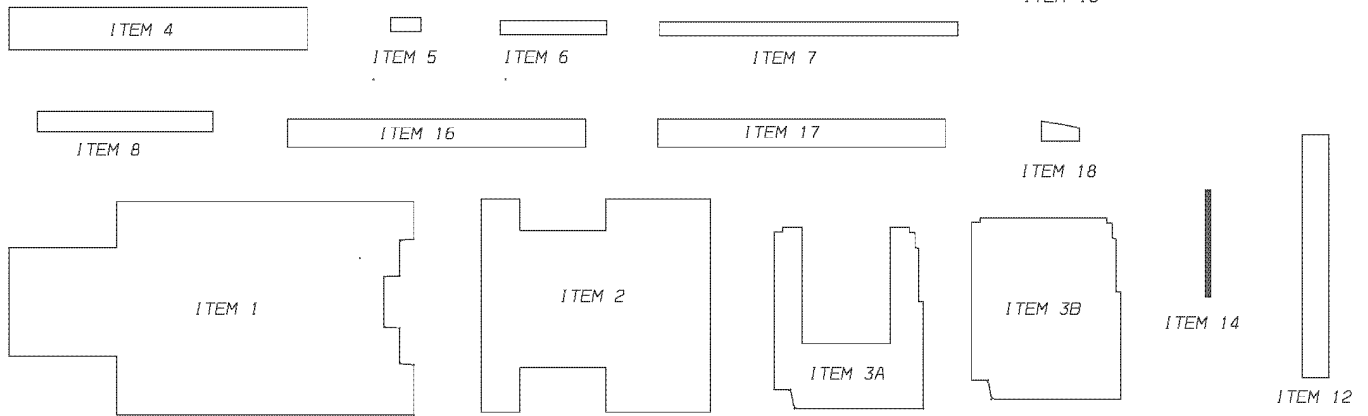

**Body**

**330 Floor Covering**

ALTRO

---

1

Models: L3RE  
ALTRO

Key	PartNumber	Qty	Description	Comment
-----	------------	-----	-------------	---------

DR. 01-21-04 BY MR	4763451	REV	
APP. RY	FRY	REV	

© BLUE BIRD BODY COMPANY. ALL RIGHTS RESERVED

KIT, FLOOR COVERING

CONSIST OF KEY NUMBERS 1 THRU 20

- |   |                                 |
|---|---------------------------------|
| 1 | MAIN SALOON                     |
| 2 | REAR SALOON                     |
| 3 | ENTRANCE AREA                   |
| 4 | REAR SEAT RISER                 |
| 5 | REARR SALOON FRONT FLOOR INFILL |
| 6 | REAR SALOON REAR FLOOR INFILL   |
| 7 | MAIL SALOON FLOOR NFILL         |
| 8 | FRONT BULK HEAD                 |
| 9 | WHEEL ARCH TOPS                 |