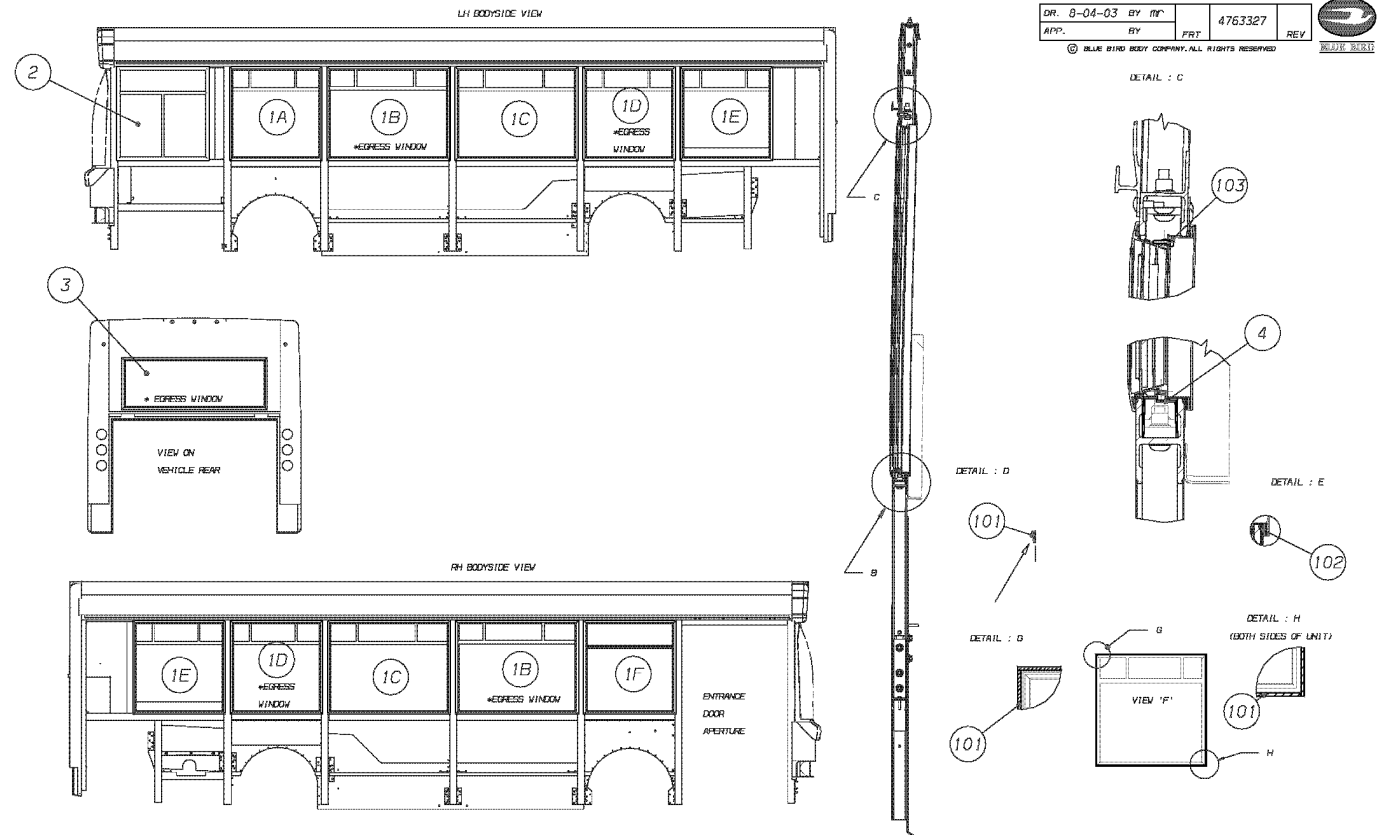

Body**360 Windows**

INSTALLATION

KIT BREAKDOWN 1

WINDSHIELDS 2

3

Models: **L3RE
INSTALLATION**

Key	PartNumber	Qty	Description	Comment
-----	------------	-----	-------------	---------

DR. 0-04-03	BY: MP	4763327	REV
APP:	BY:	PRT	REV

© BLUE BIRD BODY COMPANY. ALL RIGHTS RESERVED. BLUE BIRD

1	4763257		KIT, GLAZING, SIDE, TRANSIT, L3RE, FRONT DOOR	CONSISTS OF THE FOLLOWING
1A	4763149		WINDOW ASSY, TRANSIT, SG, 1015X1030	APER
1B	4763146	2	WINDOW ASSY, TRANSIT, SG, 1360X1030	APER
1C	4763147	2	WINDOW ASSY, TRANSIT, SG,	
1D	4763148	2	WINDOW ASSY, TRANSIT, SG,	
1E	4763150	2	WINDOW ASSY, TRANSIT, SG, 1015X1030	AP,
1F	4763152		WINDOW ASSY, TRANSIT, SG, S/SIGN,	1015X1030
2	4763151		WINDOW ASSY, SGL, GLZ, DRIVERS, REAR	SLIDER
3	4763231		WINDOW ASSY, SOLID, SG, REAR,	
4	4763242	12	INSERT, PLASTIC, WINDOW SUPPORT,	29IN LGTH
10	4763284	.35	SEAL, RBR, EPDM, RIBBED, .315X.563,	ADH BACK

**Models: L3RE
INSTALLATION**

Key	PartNumber	Qty	Description	Comment
10	4763345	2.1	TAPE,PVC,FOAM,SINGLE SIDED,0.12X0.35,	
10	4763360	AR	SCREW,SOCKET,NO8,.164X.748,PIN HD,A/AB	
10	4762097	AR	SEALANT,ADHESIVE,GRAY	