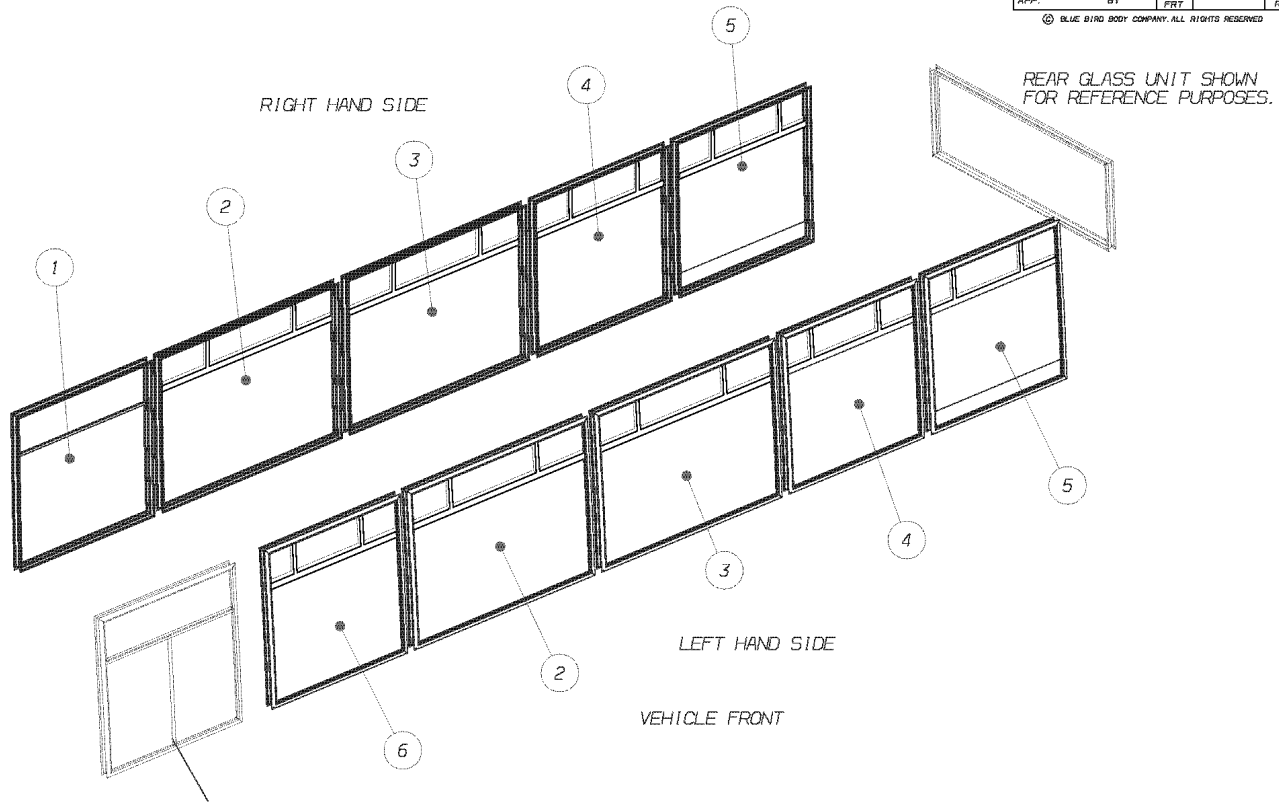

Models: **L3RE
KIT BREAKDOWN**

Key	PartNumber	Qty	Description	Comment

DR. B-4-03	BY: IIV*	4763257	REV
APP:	BY:	FRT	REV

© BLUE BIRD BODY COMPANY. ALL RIGHTS RESERVED

DRIVER'S SIGNALLING UNIT SHOWN

4763257 KIT, GLAZING, SIDE, TRANSIT, L3RE, FRONT DOOR *CONSISTS OF THE FOLLOWING*

1	4763152	WINDOW ASSY, TRANSIT, SG, S/SIGN, 1015X1030
2	4763147	2 WINDOW ASSY, TRANSIT, SG,
3	4763146	2 WINDOW ASSY, TRANSIT, SG, 1360X1030 APER
4	4763148	2 WINDOW ASSY, TRANSIT, SG,
5	4763150	2 WINDOW ASSY, TRANSIT, SG, 1015X1030 AP,
6	4763149	WINDOW ASSY, TRANSIT, SG, 1015X1030 APER