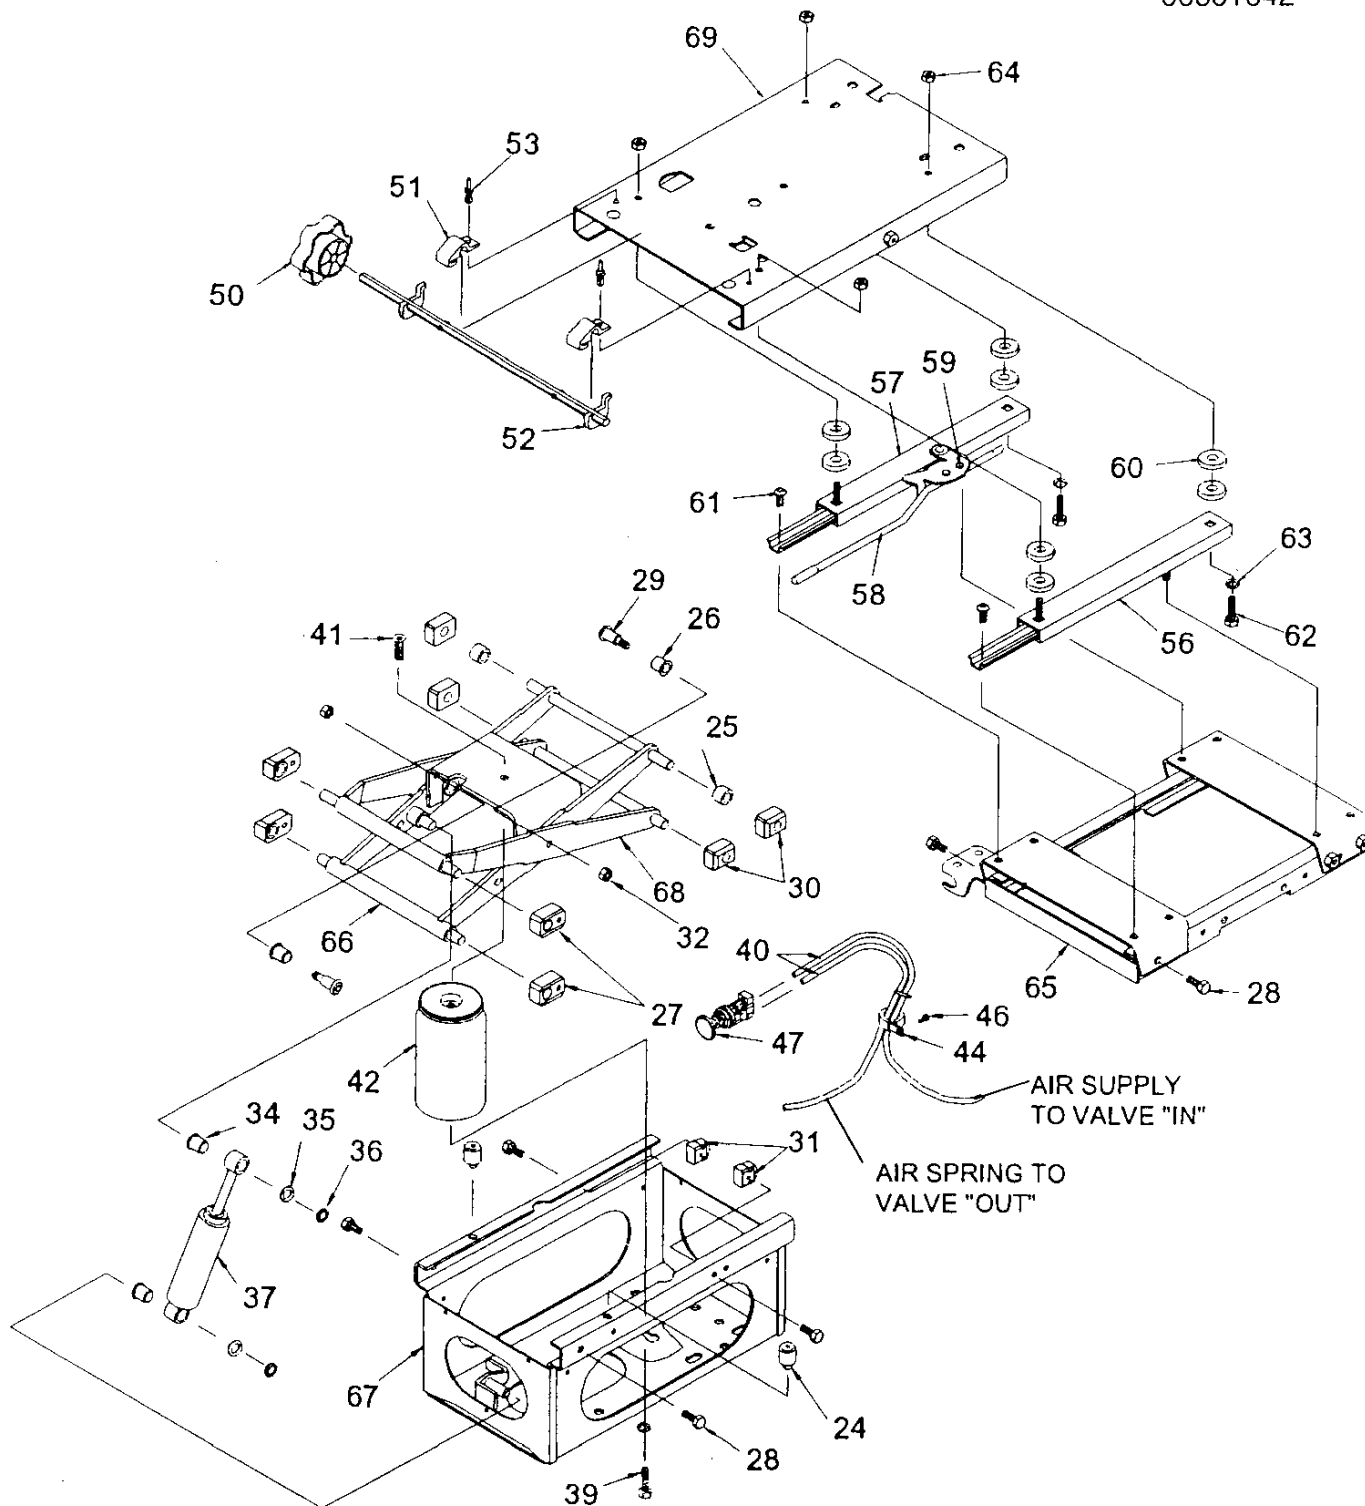

Models: AAFE, AARE, A3FE, A3RE, BBCV, C1FE, C4RE, CSFE, CSRE, GMCV, L3RE, L4RE, MBWB, SBCV, TCFE, TCRE, TSFE, T2RE
DRIVER'S SEAT
BOSTROM ROUTEMASTER + AIRE BASE BREAKDOWN
AIR & HYDRAULIC BRAKE UNITS, WITH ARMREST
With: OPTION 02827 WITH OPTION 2831

Key	PartNumber	Qty	Description	Comment

00301042

23 4315586 KIT, SUSPENSION HDW BOSTROM 622076 CONSISTS OF 24 THRU 32