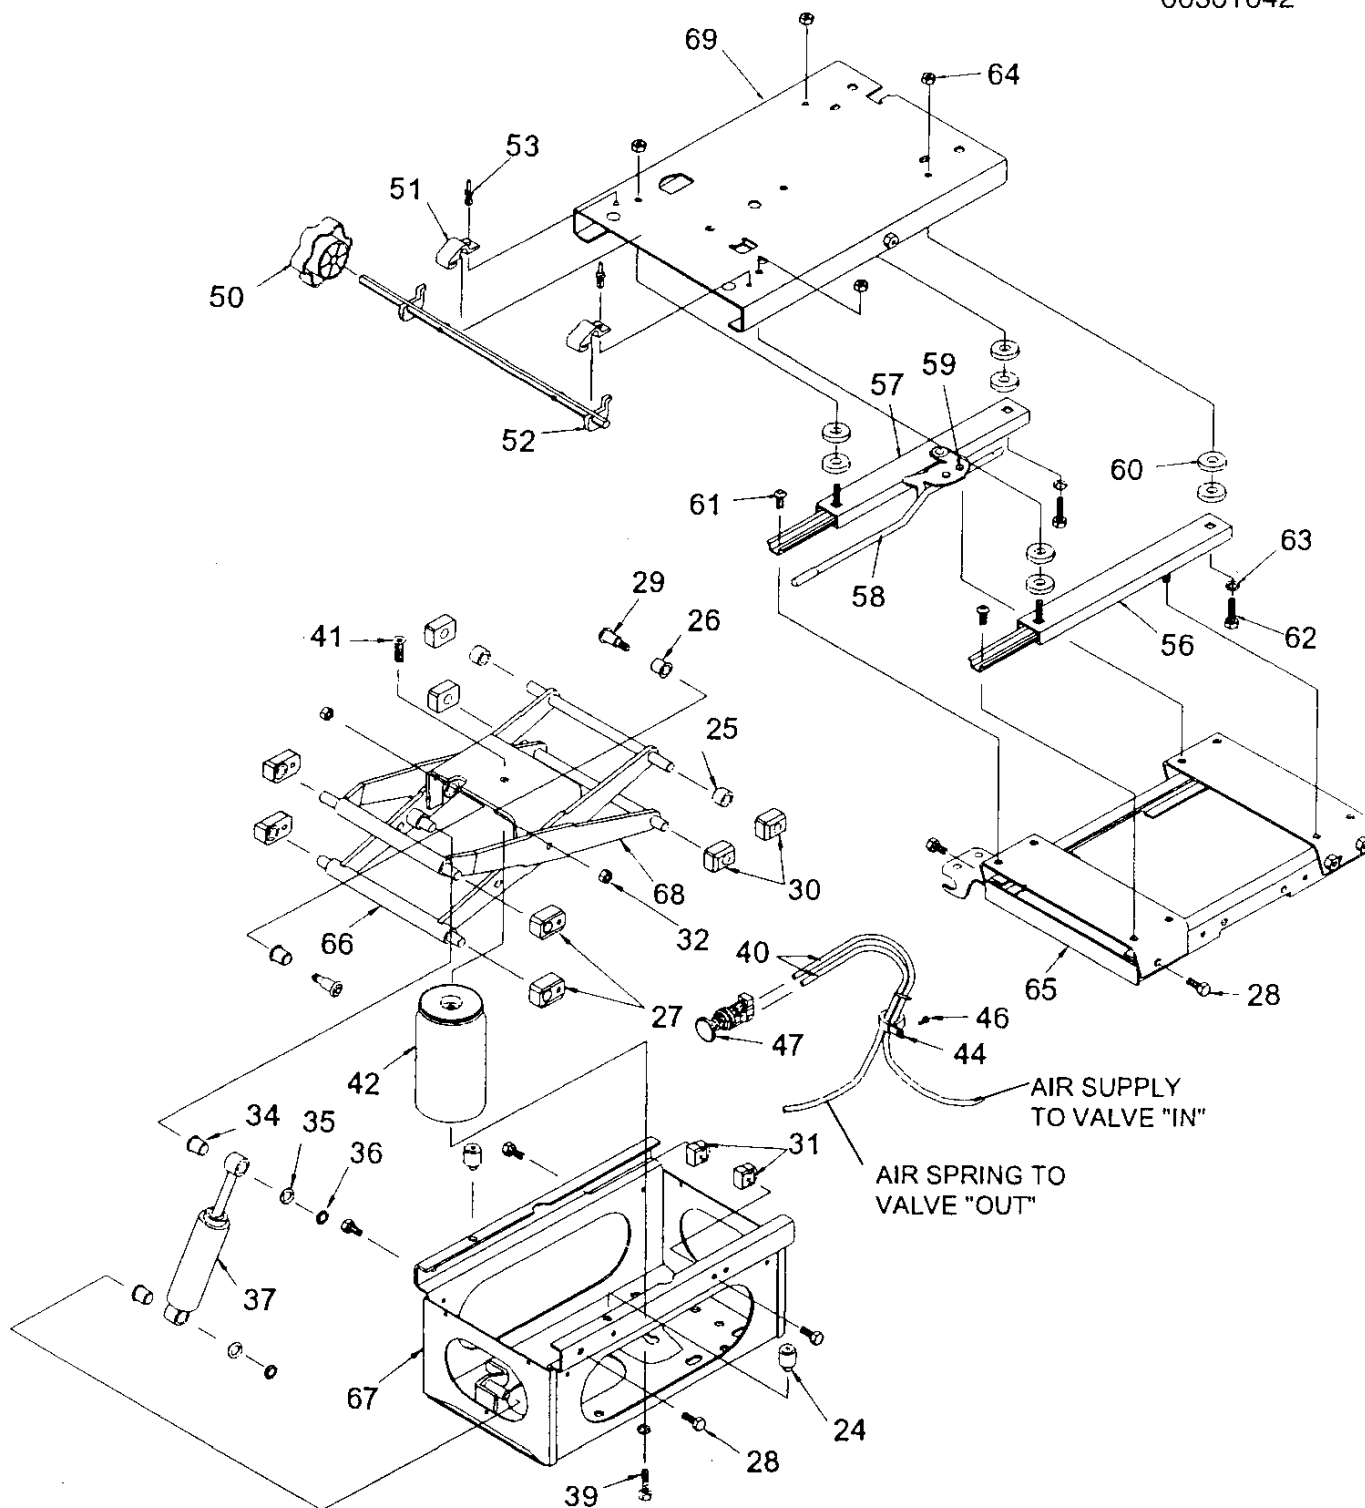

Key PartNumber Qty Description Comment

00301042

58 0027916 LEVER,SPEED ADJUSTER HANDLE

Models: AAFE, AARE, A3FE, A3RE, BBCV, C1FE, C4RE, CSFE, CSRE, GMCV, L3RE, L4RE, MBWB, SBCV, TCFE, TCRE, TSFE, T2RE
DRIVER'S SEAT
BOSTROM ROUTEMASTER + AIRE BASE BREAKDOWN
AIR & HYDRAULIC BRAKE UNITS, WITH ARMREST
With: OPTION 02827 WITH OPTION 2831