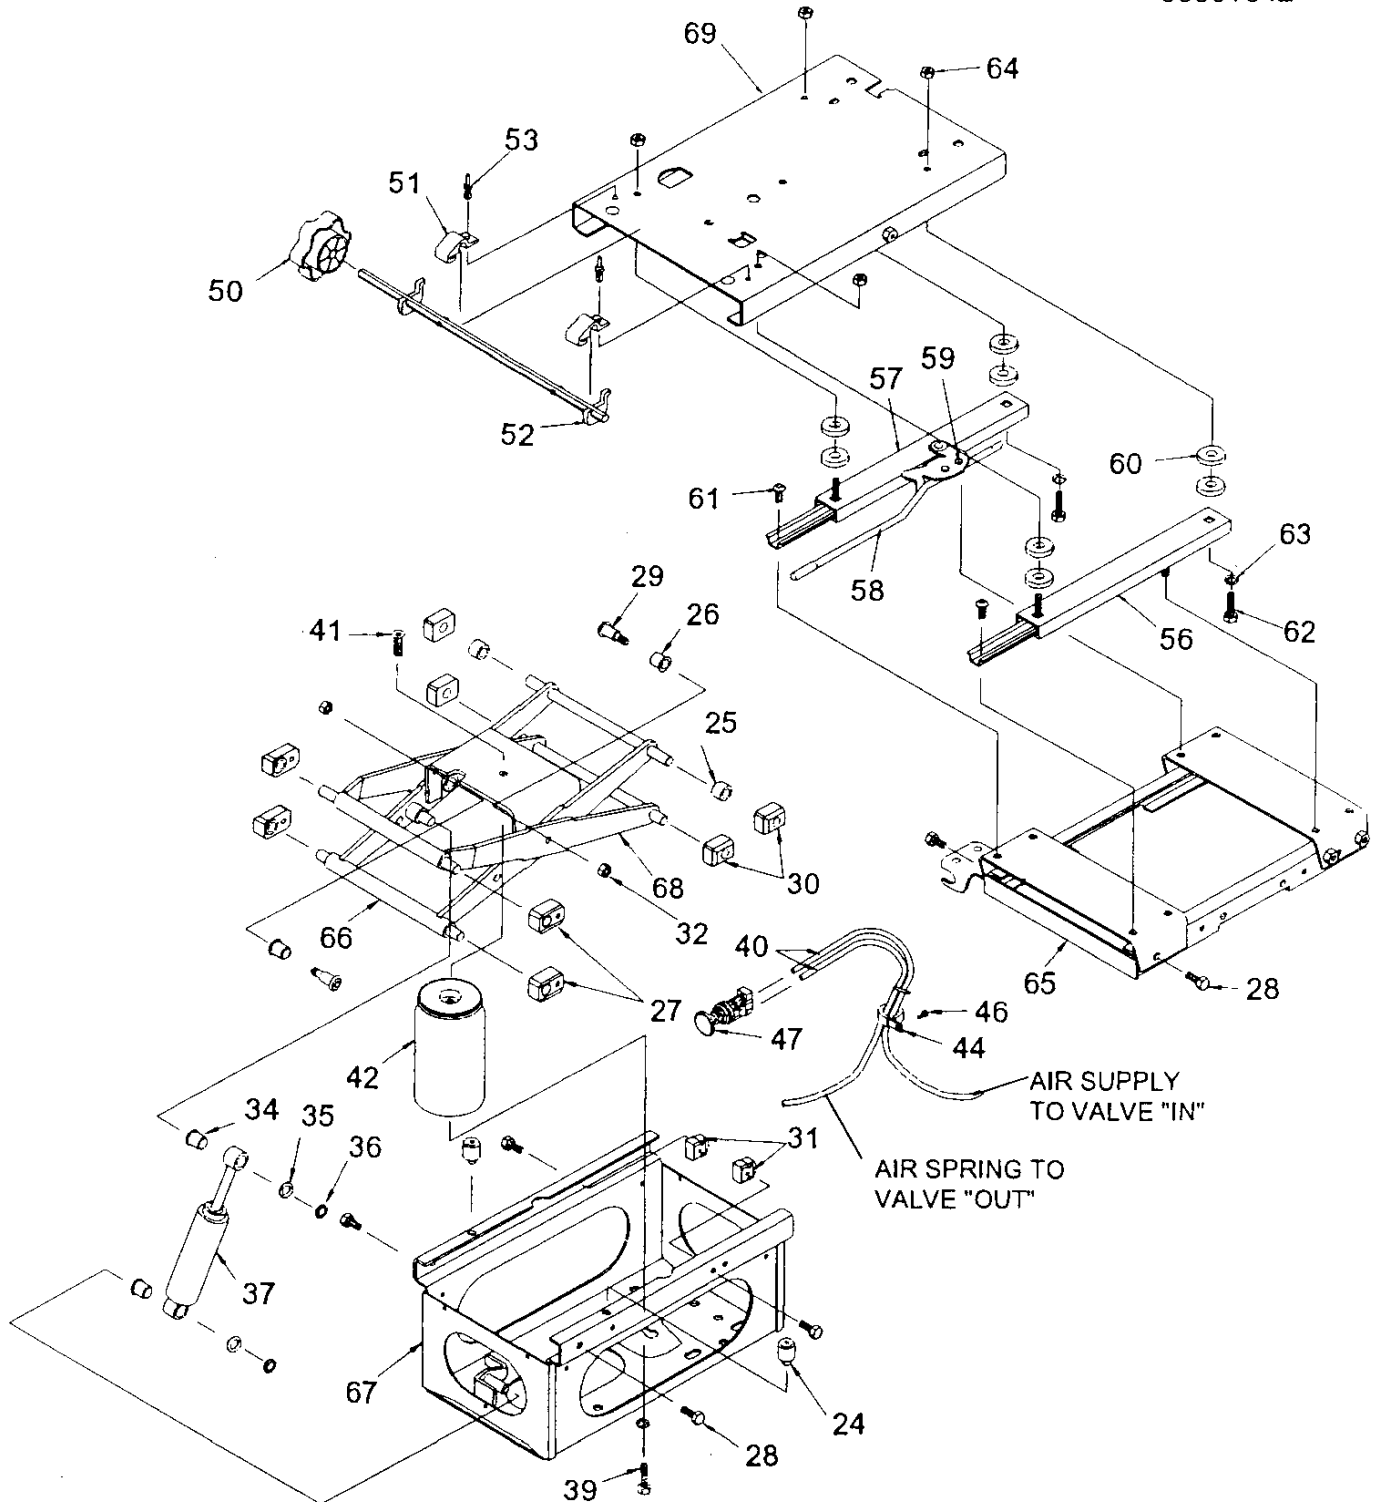

Models: AAFE, AARE, A3FE, A3RE, BBCV, C1FE, C4RE, CSFE, CSRE, GMCV, L3RE, L4RE, MBWB, SBCV, TCFE, TCRE, TSFE, T2RE
DRIVER'S SEAT
BOSTROM ROUTEMASTER + AIRE BASE BREAKDOWN
AIR & HYDRAULIC BRAKE UNITS, WITH ARMREST
With: OPTION 02827, WITH OPTION 2831

00301042

23 4315586 KIT, SUSPENSION HDW BOSTROM 622076 CONSISTS OF 24 THRU 32