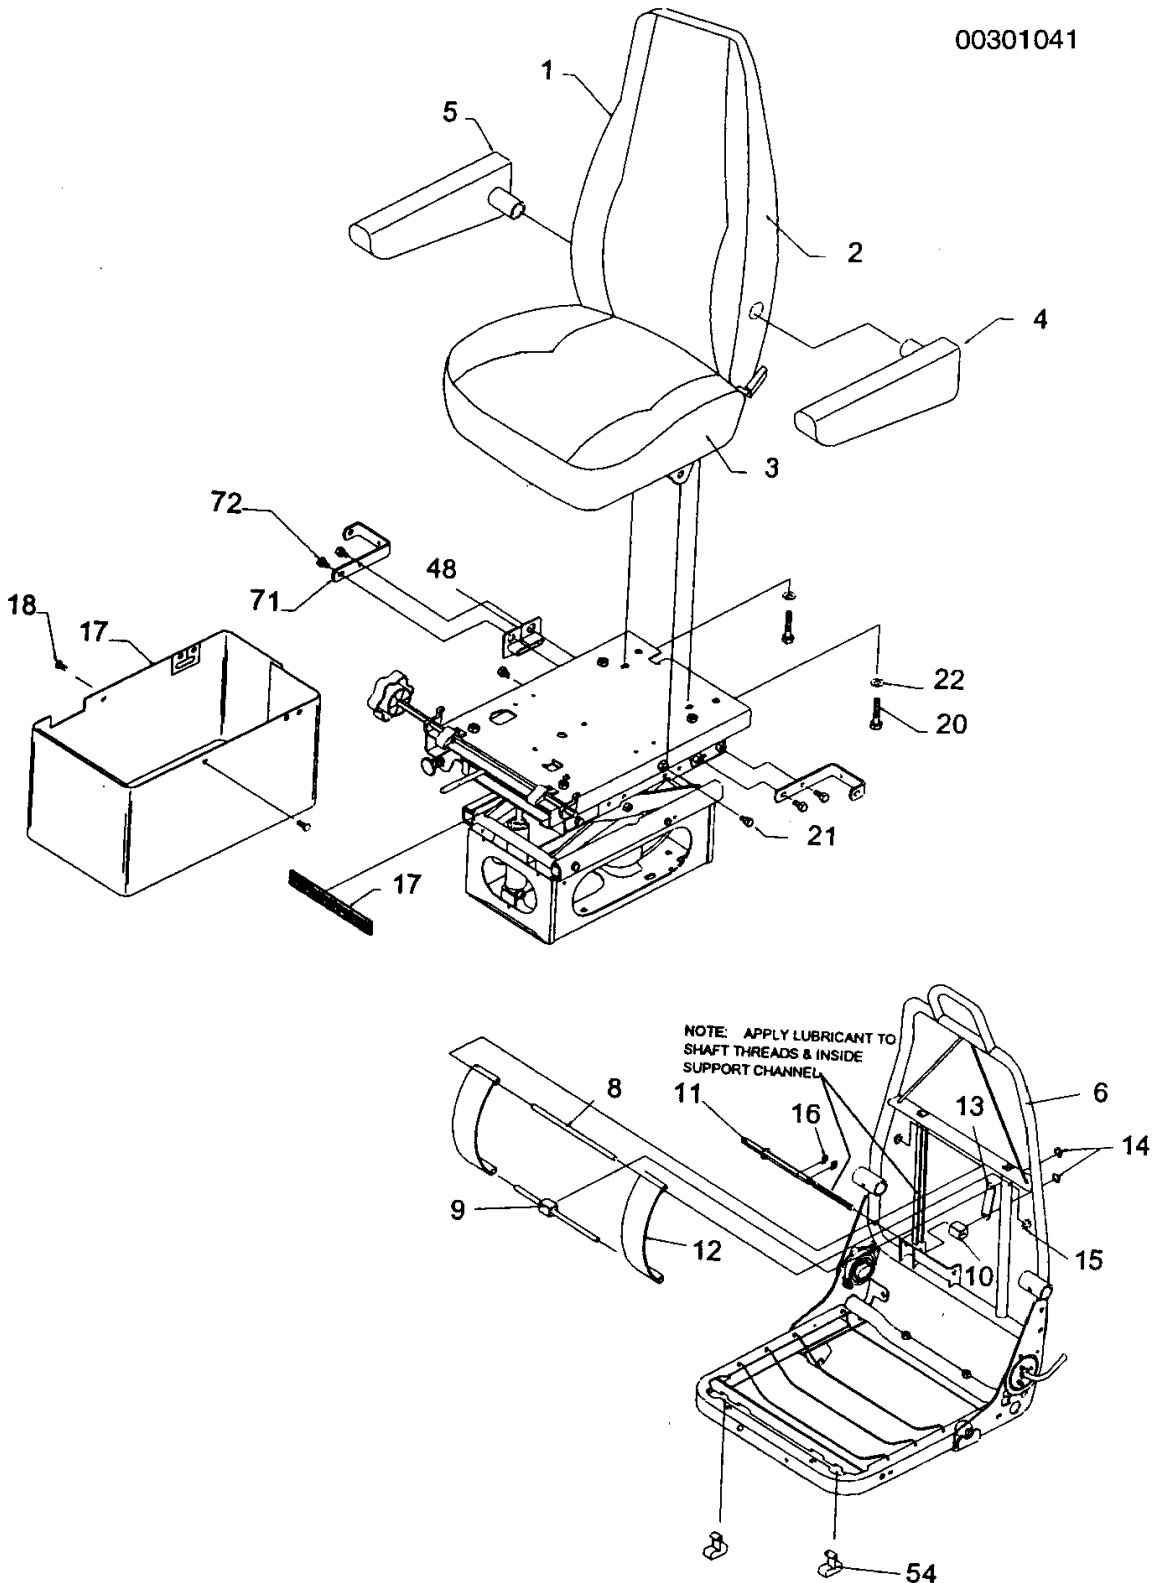

Models: AAFE, AARE, A3FE, A3RE, BBCV, C1FE, C4RE, CSFE, CSRE, GMCV, L3RE, L4RE, MBWB, SBCV, TCFE, TCRE, TSFE, T2RE
DRIVER'S SEAT
BOSTROM ROUTEMASTER + AIRE SEAT AND FRAME DIAGRAM
AIR & HYDRAULIC BRAKE UNITS, WITH ARMREST
With: OPTION 02827 WITH OPTION 2831

Key	PartNumber	Qty	Description	Comment

00301041