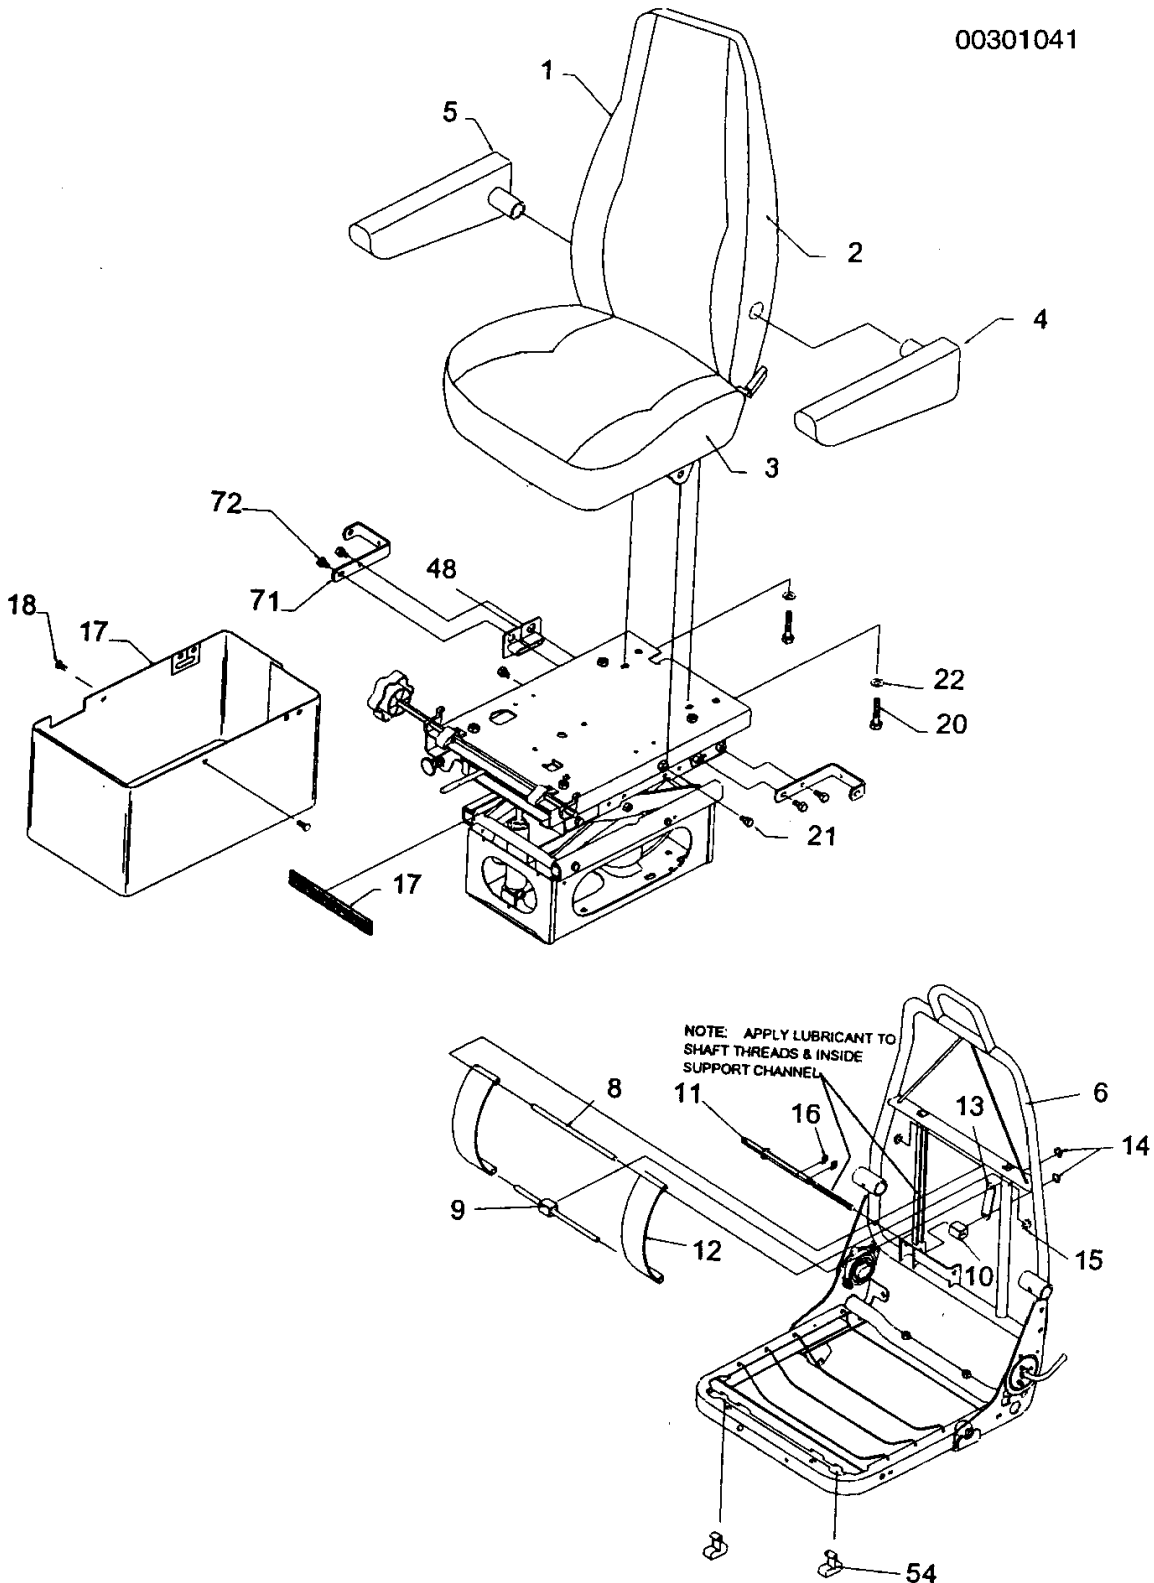

Models: AAFE, AARE, A3FE, A3RE, BBCV, C1FE, C4RE, CSFE, CSRE, GMCV, L3RE, L4RE, MBWB, SBCV, TCFE, TCRE, TSFE, T2RE
DRIVER'S SEAT
BOSTROM ROUTEMASTER + AIRE SEAT AND FRAME DIAGRAM
AIR & HYDRAULIC BRAKE UNITS, WITH ARMREST
With: OPTION 02827, WITH OPTION 2831

Key	PartNumber	Qty	Description	Comment

00301041