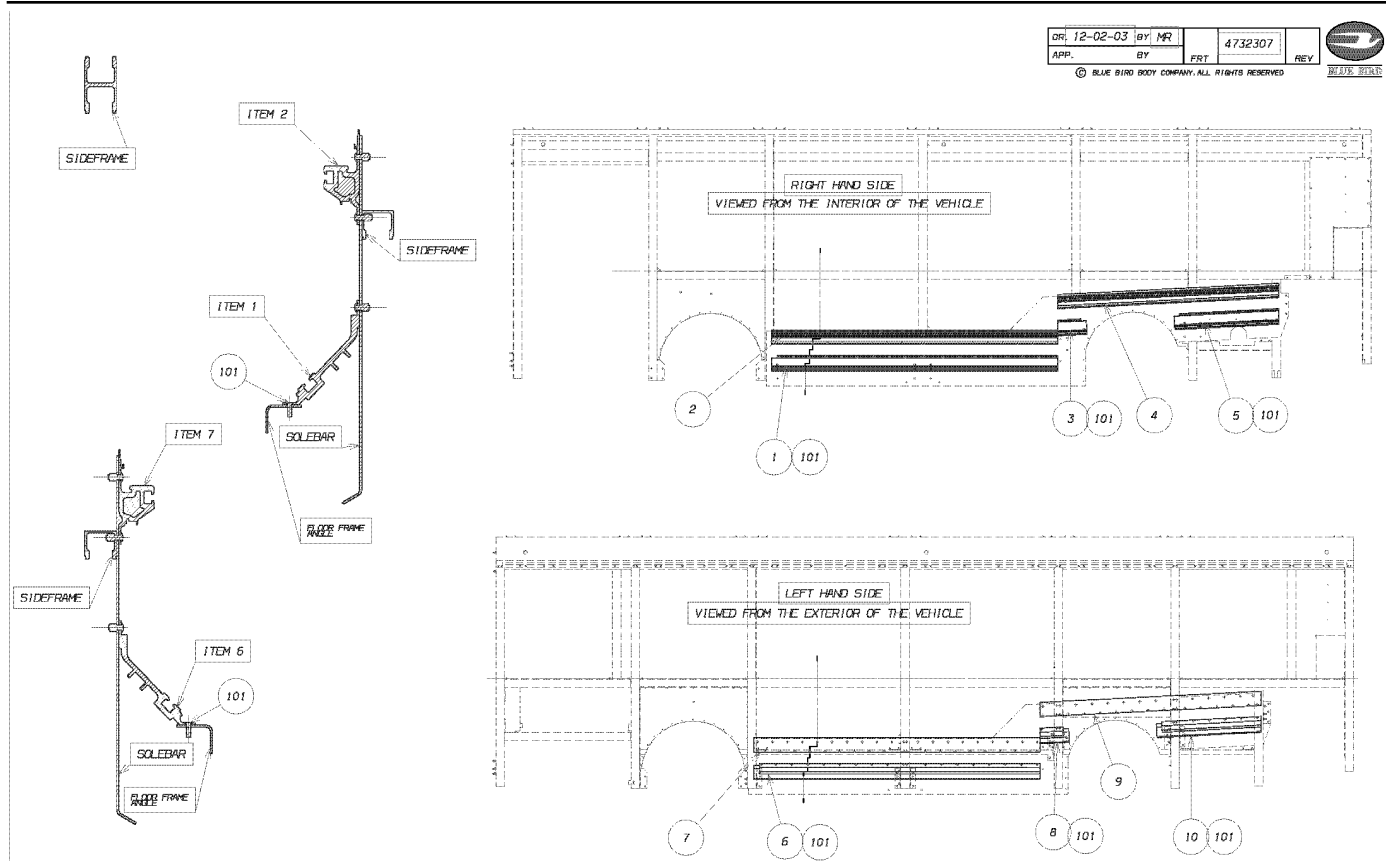

**Models: L3RE
PASSENGER SEATING
SEAT RAIL FRONT DOOR
INSTALLATION DIAGRAM**

Key	PartNumber	Qty	Description	Comment

DR: 12-02-03	BY: MR	4732307	REV
APP.	BY	FRT	REV

© BLUE BIRD BODY COMPANY. ALL RIGHTS RESERVED.

1	4761242	RAIL,SEAT,LOWER RH,FRONT SALOON
2	4761236	RAIL,SEAT,UPPER RH,FRONT SALOON
3	4761240	RAIL,SEAT,LOWER RH,REAR SALOON,FRONT
4	4761234	RAIL,SEAT,UPPER RH,REAR SALOON
5	4761239	RAIL,SEAT,LOWER RH,REAR SALOON,REAR
6	4761241	RAIL,SEAT,LOWER LH,FRONT SALOON
7	4761235	RAIL,SEAT,UPPER LH,FRONT SALOON
8	4761238	RAIL,SEAT,LOWER LH,REAR SALOON,FRONT
9	4761233	RAIL,SEAT,UPPER LH,REAR SALOON
10	4761237	RAIL, SEAT,LOWER LH,REAR SALOON,REAR
10	4762324	SCREW,CSNK,TAPTITE,1/4X1,ZP