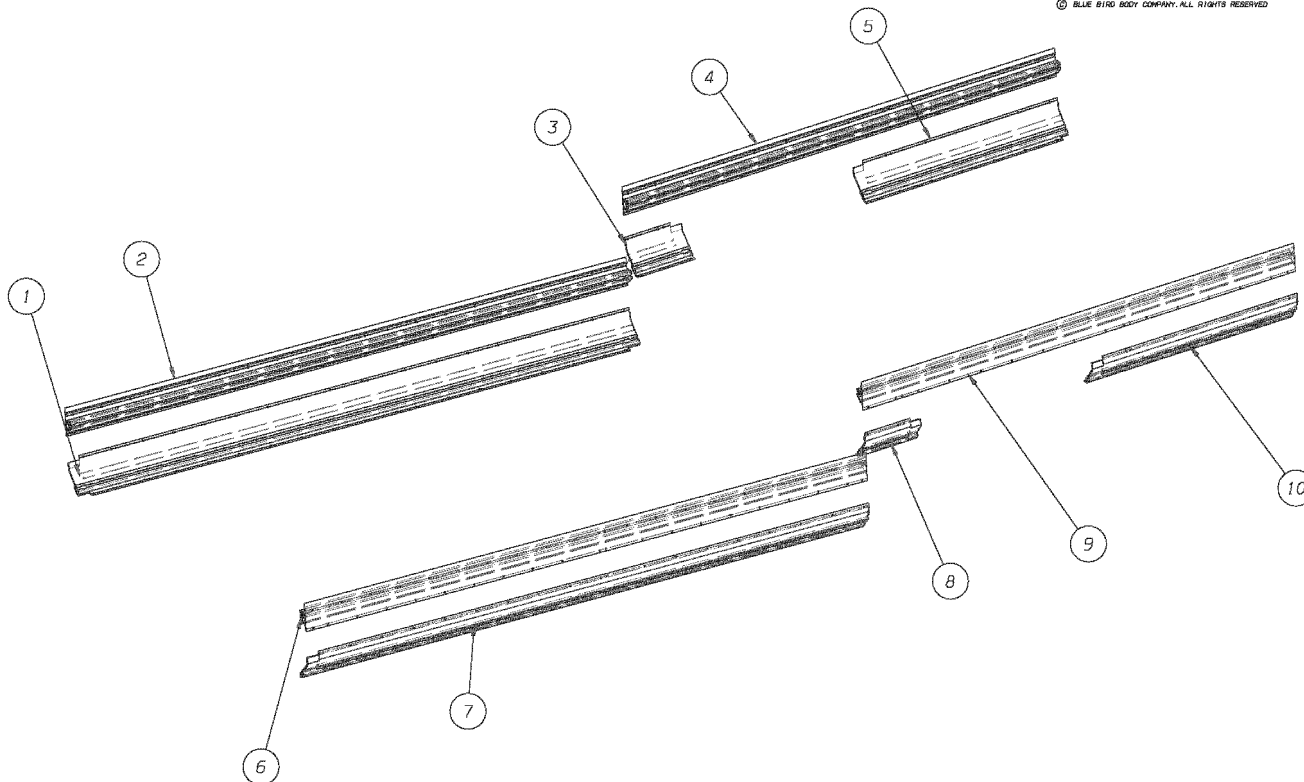

**Models: L3RE
PASSENGER SEATING
SEAT RAIL FRONT DOOR
KIT BREAKDOWN**

DR. 12-2-03	BY MFI	4763377	A
APP.	BY	FRT	REV

© BLUE BIRD BODY COMPANY. ALL RIGHTS RESERVED

1	4761242	RAIL,SEAT,LOWER RH,FRONT SALOON
2	4761236	RAIL,SEAT,UPPER RH,FRONT SALOON
3	4761240	RAIL,SEAT,LOWER RH,REAR SALOON,FRONT
4	4761234	RAIL,SEAT,UPPER RH,REAR SALOON
5	4761239	RAIL,SEAT,LOWER RH,REAR SALOON,REAR
6	4761235	RAIL,SEAT,UPPER LH,FRONT SALOON
7	4761241	RAIL,SEAT,LOWER LH,FRONT SALOON
8	4761238	RAIL,SEAT,LOWER LH,REAR SALOON,FRONT
9	4761233	RAIL,SEAT,UPPER LH,REAR SALOON
10	4761237	RAIL, SEAT,LOWER LH,REAR SALOON,REAR