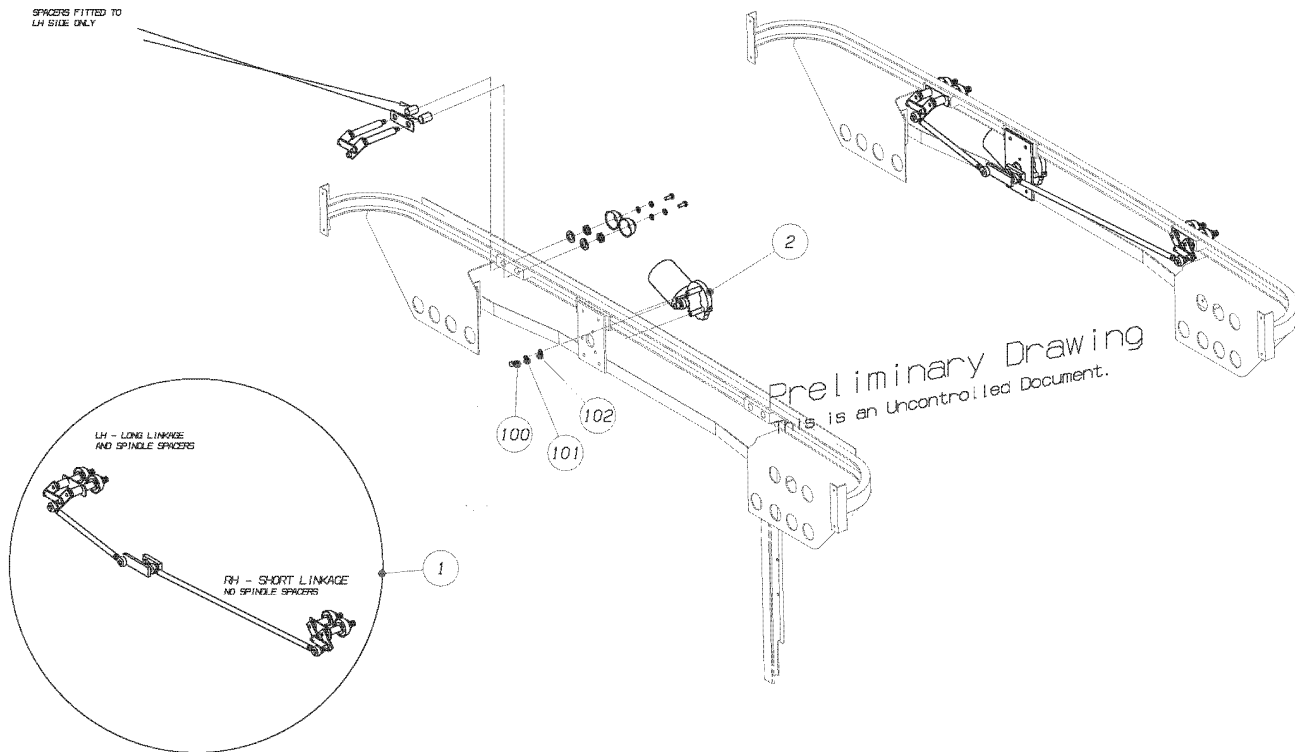

Models: **L3RE
WIPERS & MOTOR**

Key	PartNumber	Qty	Description	Comment

DR. 11-20-03	BY: mf	4762837	REV
APP.	BY: FBT		

© BLUE BIRD BODY COMPANY. ALL RIGHTS RESERVED

1	4761467		KIT,WINDSHIELD WIPER,LINKAGE,L3RE
2	4761469		MOTOR,WIPER,BOSCH 0390442401000
10	0971739	3	CAPSCREW,HX HD,M8-1.25X20,CL 8.8,
10	4762825	3	WASHER,LOCK,SPLIT RING,M8
10	4762842	3	WASHER,FLAT,1.6 X M8 X 17,YEL ZN DICH
NI	4761468		KIT,WINDSHIELD WIPER,ARMS/BLADES,L3RE
	0074092		ARM,WINDSHIELD WIPER,PANTOGRAPH,L3RE
	0074093		BLADE,WINDSHIELD WIPER,L3RE
NI	1290758	AR	CONNECTOR,HOSE ASSY,W/S WASHER,5/16-24
NI	2003341	AR	TUBE,EPDM,.156ID X .281OD