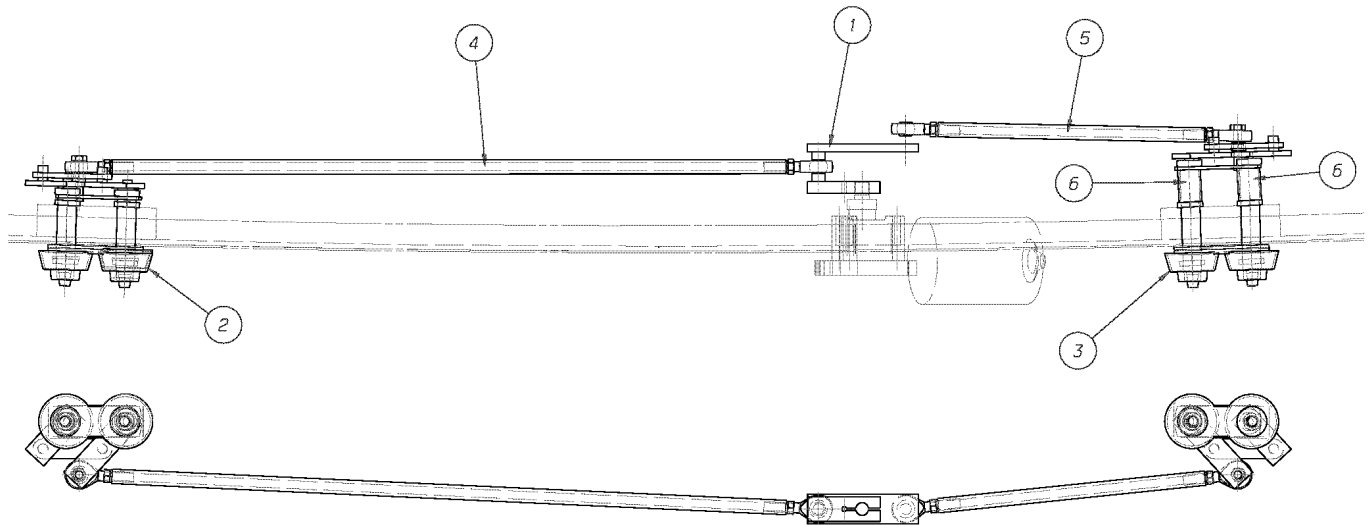

Models: L3RE
WASHER RESERVOIR

DR. 6-24-03	BY mcr	4762822	REV.
APP.	BY	FBI	

© BLUE BIRD BODY COMPANY. ALL RIGHTS RESERVED

1	4755232	RESERVOIR,SCREEN,WASHER,HELLA
2	4762811	CARRIER ASSY,RESERVOIR,W/S WASHER,L3RE
	4762814	STRAP ASSY,RESERVOIR,CARRIER
10	0977132	4 CAPSCREW,HEX HD,1/4-20 X 3/4,GR 5,YEL
10	1465947	4 NUT,HEX HD,1/4-20,LK,NYLON INSERT,YEL
10	2001048	4 WASHER,FLAT,11/32 X 11/16 X 1/16,YEL

Models: **L3RE
WIPER LINKAGE**

Key	PartNumber	Qty	Description	Comment
-----	------------	-----	-------------	---------

DR. 6-24-03	BY	4761467	REV
APP.	BY	EDT	REV

© BLUE BIRD BODY COMPANY. ALL RIGHTS RESERVED