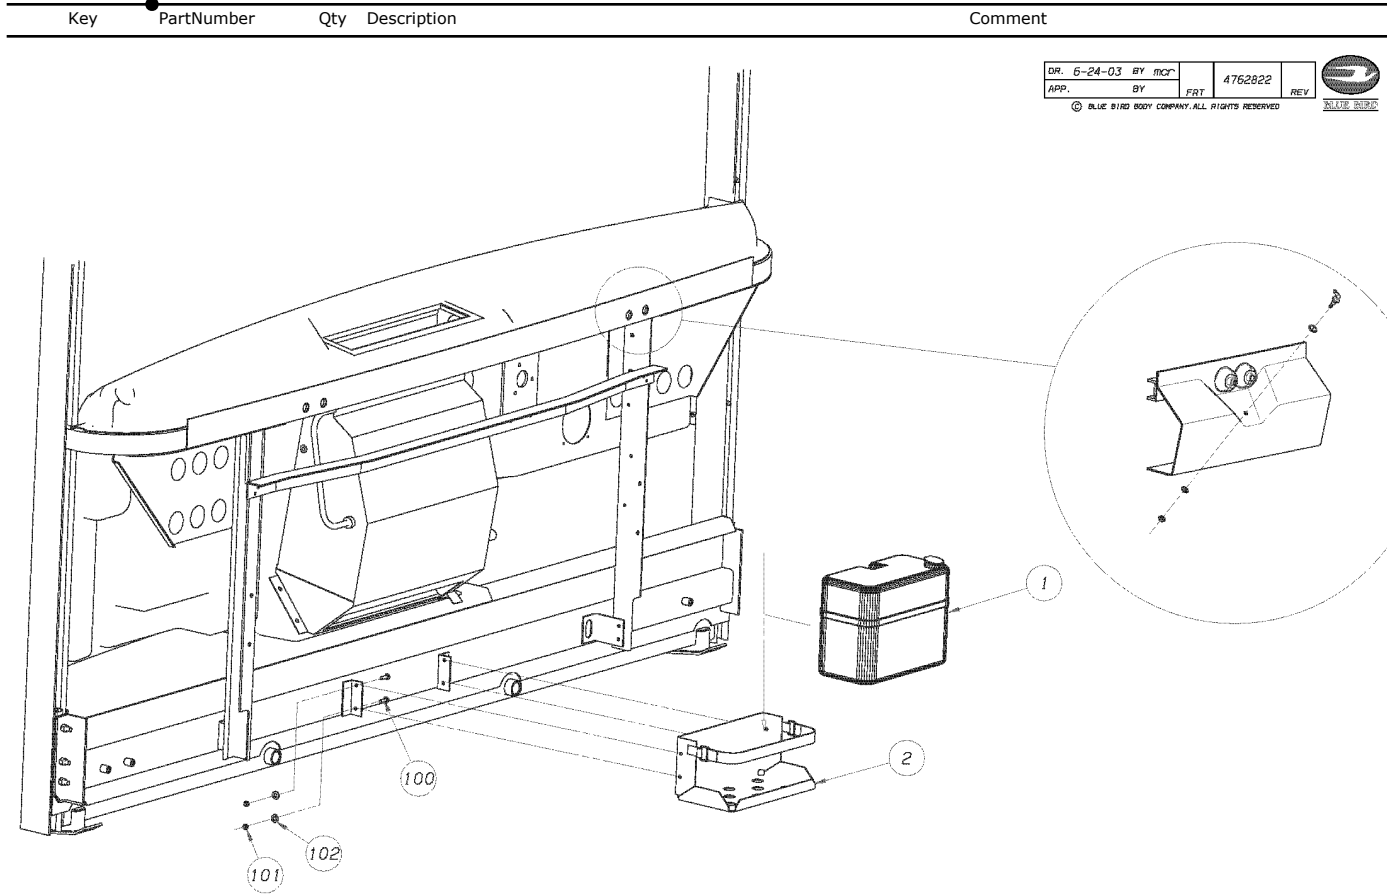

Body

400 Windshield Wipers

WASHER RESERVOIR

1

WIPER LINKAGE

2

WIPERS & MOTOR

3

Models: L3RE
WASHER RESERVOIR

DR. 6-24-03	BY mcr	4762822	REV.
APP.	BY	FBI	

© BLUE BIRD BODY COMPANY. ALL RIGHTS RESERVED

1	4755232	RESERVOIR,SCREEN,WASHER,HELLA
2	4762811	CARRIER ASSY,RESERVOIR,W/S WASHER,L3RE
	4762814	STRAP ASSY,RESERVOIR,CARRIER
10	0977132	4 CAPSCREW,HEX HD,1/4-20 X 3/4,GR 5,YEL
10	1465947	4 NUT,HEX HD,1/4-20,LK,NYLON INSERT,YEL
10	2001048	4 WASHER,FLAT,11/32 X 11/16 X 1/16,YEL

Models: **L3RE
WIPER LINKAGE**

Key	PartNumber	Qty	Description	Comment
-----	------------	-----	-------------	---------

DR. 6-24-03	BY	4761467	REV
APP.	BY	EDT	REV

© BLUE BIRD BODY COMPANY. ALL RIGHTS RESERVED