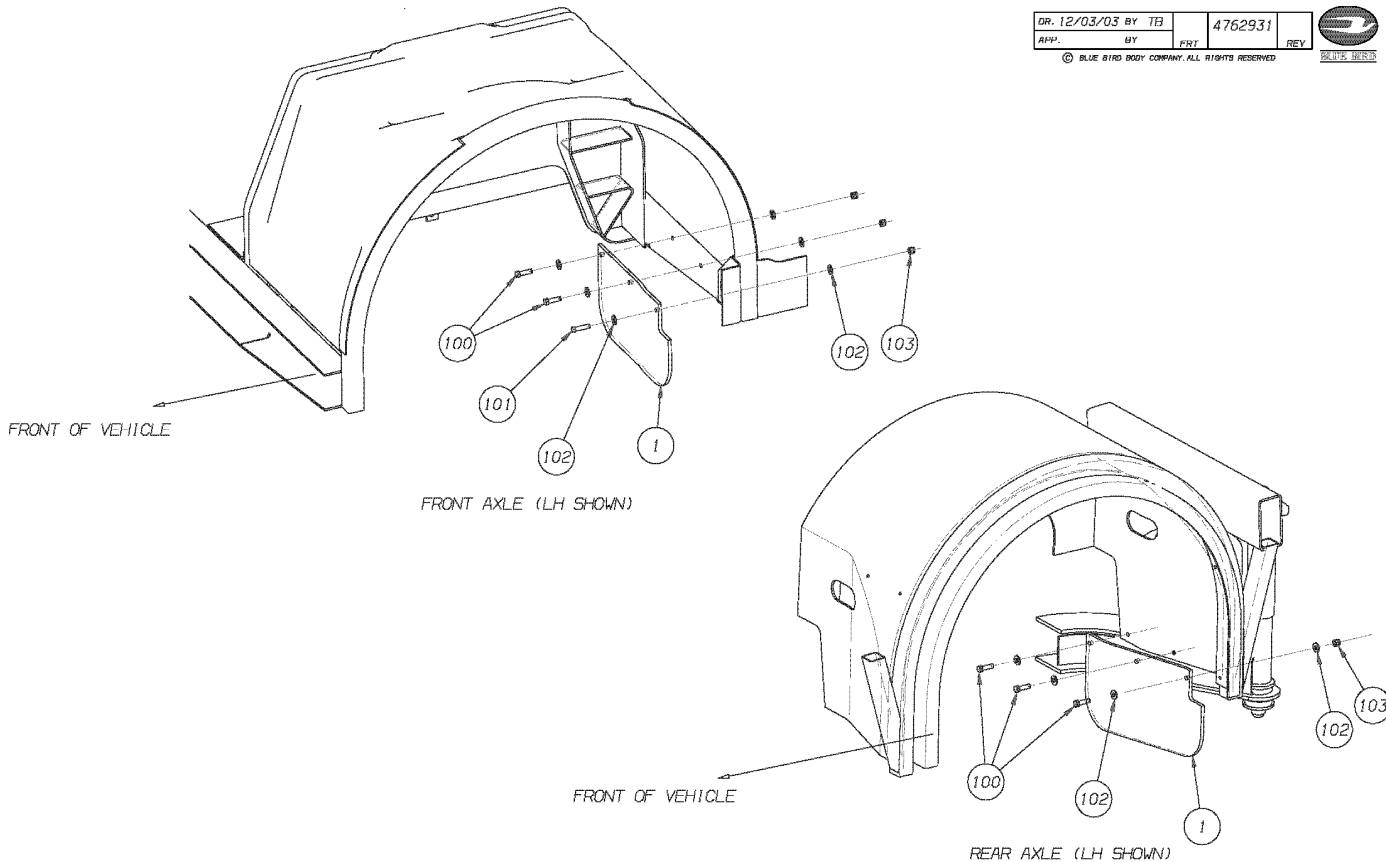

**Models: L3RE
MUDFLAPS
FRONT & REAR**

Key	PartNumber	Qty	Description	Comment

DR. 12/03/03 BY TB	4762931	REV
APP.	BY	REV
© BLUE BIRD BODY COMPANY. ALL RIGHTS RESERVED		

1	4762236	MUDFLAP,WHEEL,8.5X15
10	2028363	BOLT,HEX HD,3/8-16,1-1/4,GR 5,YEL ZN DICH
10	2050839	CAPSCREW,HEX HD,3/8-16X1 1/2,GR5,YEL
10	1078922	WASHER,FLAT,3/8 X 7/8 X 5/64,YEL ZN DICH
10	0826297	NUT,HEX HD,3/8-16 LOCK,YEL ZN DICH