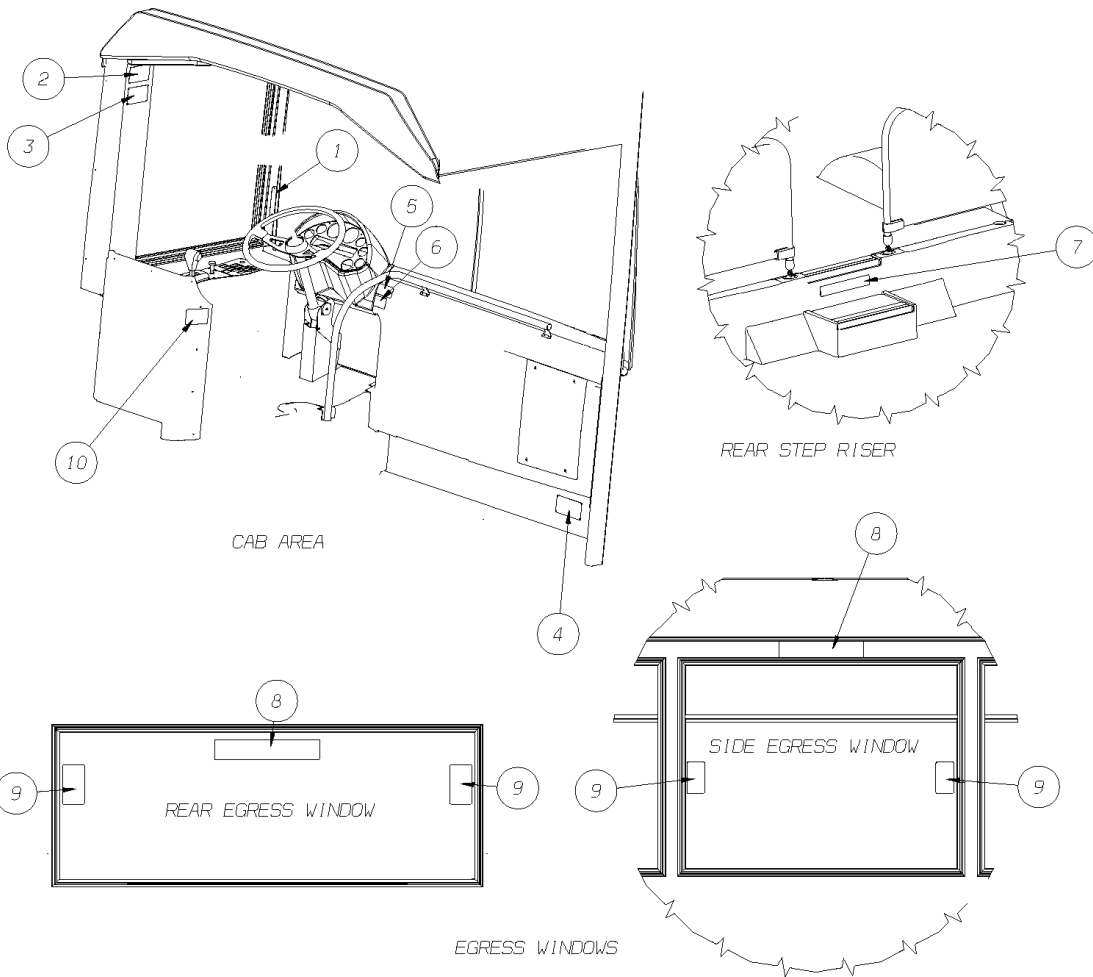

Key	PartNumber	Qty	Description	Comment
-----	------------	-----	-------------	---------

**Models: L3RE
DECALS
EXTERIOR**

Key	PartNumber	Qty	Description	Comment
1	1584499		DECAL,HANDICAPPED ACCESS,6X6,NAT STD	
2	1221381		DECAL,WARNING,KNEELILNG FEATURE,	
3	1826973		DECAL,WARNING,KNEELING FEATURE,	
4	6032791		DECAL,DIESEL FUEL ONLY,AD-61, QB	
5	4762967		DECAL,FUEL,FILL CAUTION,50 GALLON	
6	1209972		DECAL,ANTIFREEZE,WARN,RADIATOR FILL	
7	6031777		DECAL,WARNING,SECURE ROLL-OUT TRAY, QB	

Models: L3RE
DECALS
INTERIOR

Key	PartNumber	Qty	Description	Comment
-----	------------	-----	-------------	---------

**Models: L3RE
DECALS
INTERIOR**

Key	PartNumber	Qty	Description	Comment
1	0000852		TAG,VEHICLE IDENTIFICATION NUMBER,.032	
2	0890376		PLATE,CERTIF,BBBC,FNL STG VEH	
3	1524024		PLATE,SERIAL NO & CAPACITY,FORT VALLEY,	
4	1718154		PLATE,AXLE RECORD AND CHASSIS SERV NO	
5	1684141		DECAL,BACK-UP ALARM	
6	1167287		DECAL,WARNING,KNEELING FEATURE,INTERIOR	
7	1298678		DECAL,WATCH YOUR STEP	
8	4762968		DECAL,EMERGENCY EXIT,3.00 X 16.00	
9	4762969		DECAL,EMERGENCY EXIT,PUSH OUT WINDOW	
10	2007060		DECAL,DO NOT STAND FWD OF LINE WHILE	