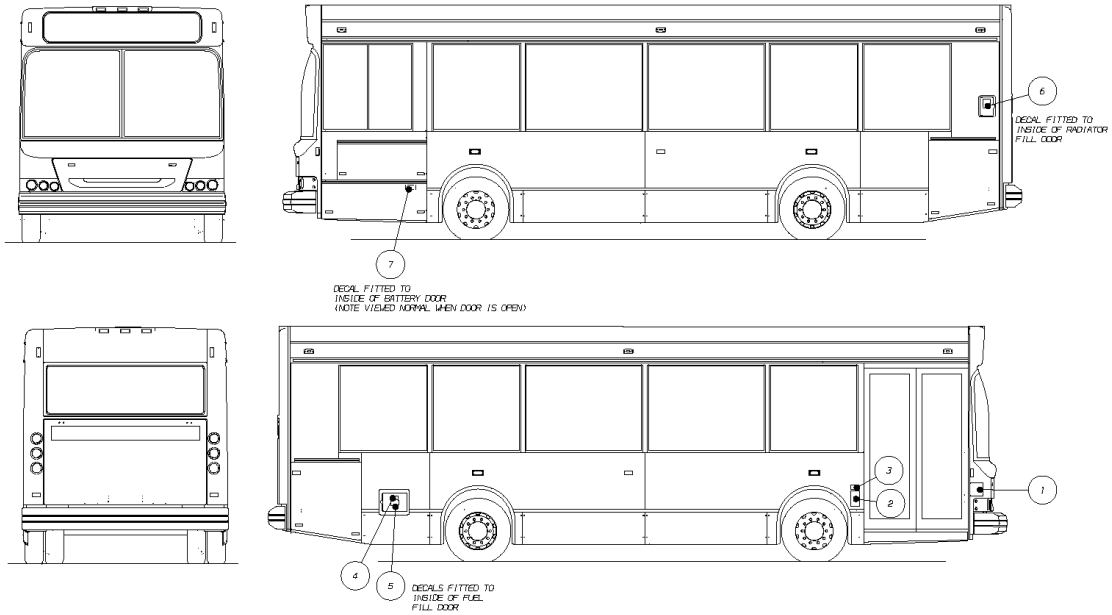

Body

480 Paint & Decals

DECALS

EXTERIOR

1

INTERIOR

2

Models: **L3RE**
DECALS
EXTERIOR

Key	PartNumber	Qty	Description	Comment
-----	------------	-----	-------------	---------

**Models: L3RE
DECALS
EXTERIOR**

Key	PartNumber	Qty	Description	Comment
1	1584499		DECAL,HANDICAPPED ACCESS,6X6,NAT STD	
2	1221381		DECAL,WARNING,KNEELILNG FEATURE,	
3	1826973		DECAL,WARNING,KNEELING FEATURE,	
4	6032791		DECAL,DIESEL FUEL ONLY,AD-61, QB	
5	4762967		DECAL,FUEL,FILL CAUTION,50 GALLON	
6	1209972		DECAL,ANTIFREEZE,WARN,RADIATOR FILL	
7	6031777		DECAL,WARNING,SECURE ROLL-OUT TRAY, QB	

Models: L3RE
DECALS
INTERIOR

Key	PartNumber	Qty	Description	Comment
-----	------------	-----	-------------	---------

**Models: L3RE
DECALS
INTERIOR**

Key	PartNumber	Qty	Description	Comment
1	0000852		TAG,VEHICLE IDENTIFICATION NUMBER,.032	
2	0890376		PLATE,CERTIF,BBBC,FNL STG VEH	
3	1524024		PLATE,SERIAL NO & CAPACITY,FORT VALLEY,	
4	1718154		PLATE,AXLE RECORD AND CHASSIS SERV NO	
5	1684141		DECAL,BACK-UP ALARM	
6	1167287		DECAL,WARNING,KNEELING FEATURE,INTERIOR	
7	1298678		DECAL,WATCH YOUR STEP	
8	4762968		DECAL,EMERGENCY EXIT,3.00 X 16.00	
9	4762969		DECAL,EMERGENCY EXIT,PUSH OUT WINDOW	
10	2007060		DECAL,DO NOT STAND FWD OF LINE WHILE	