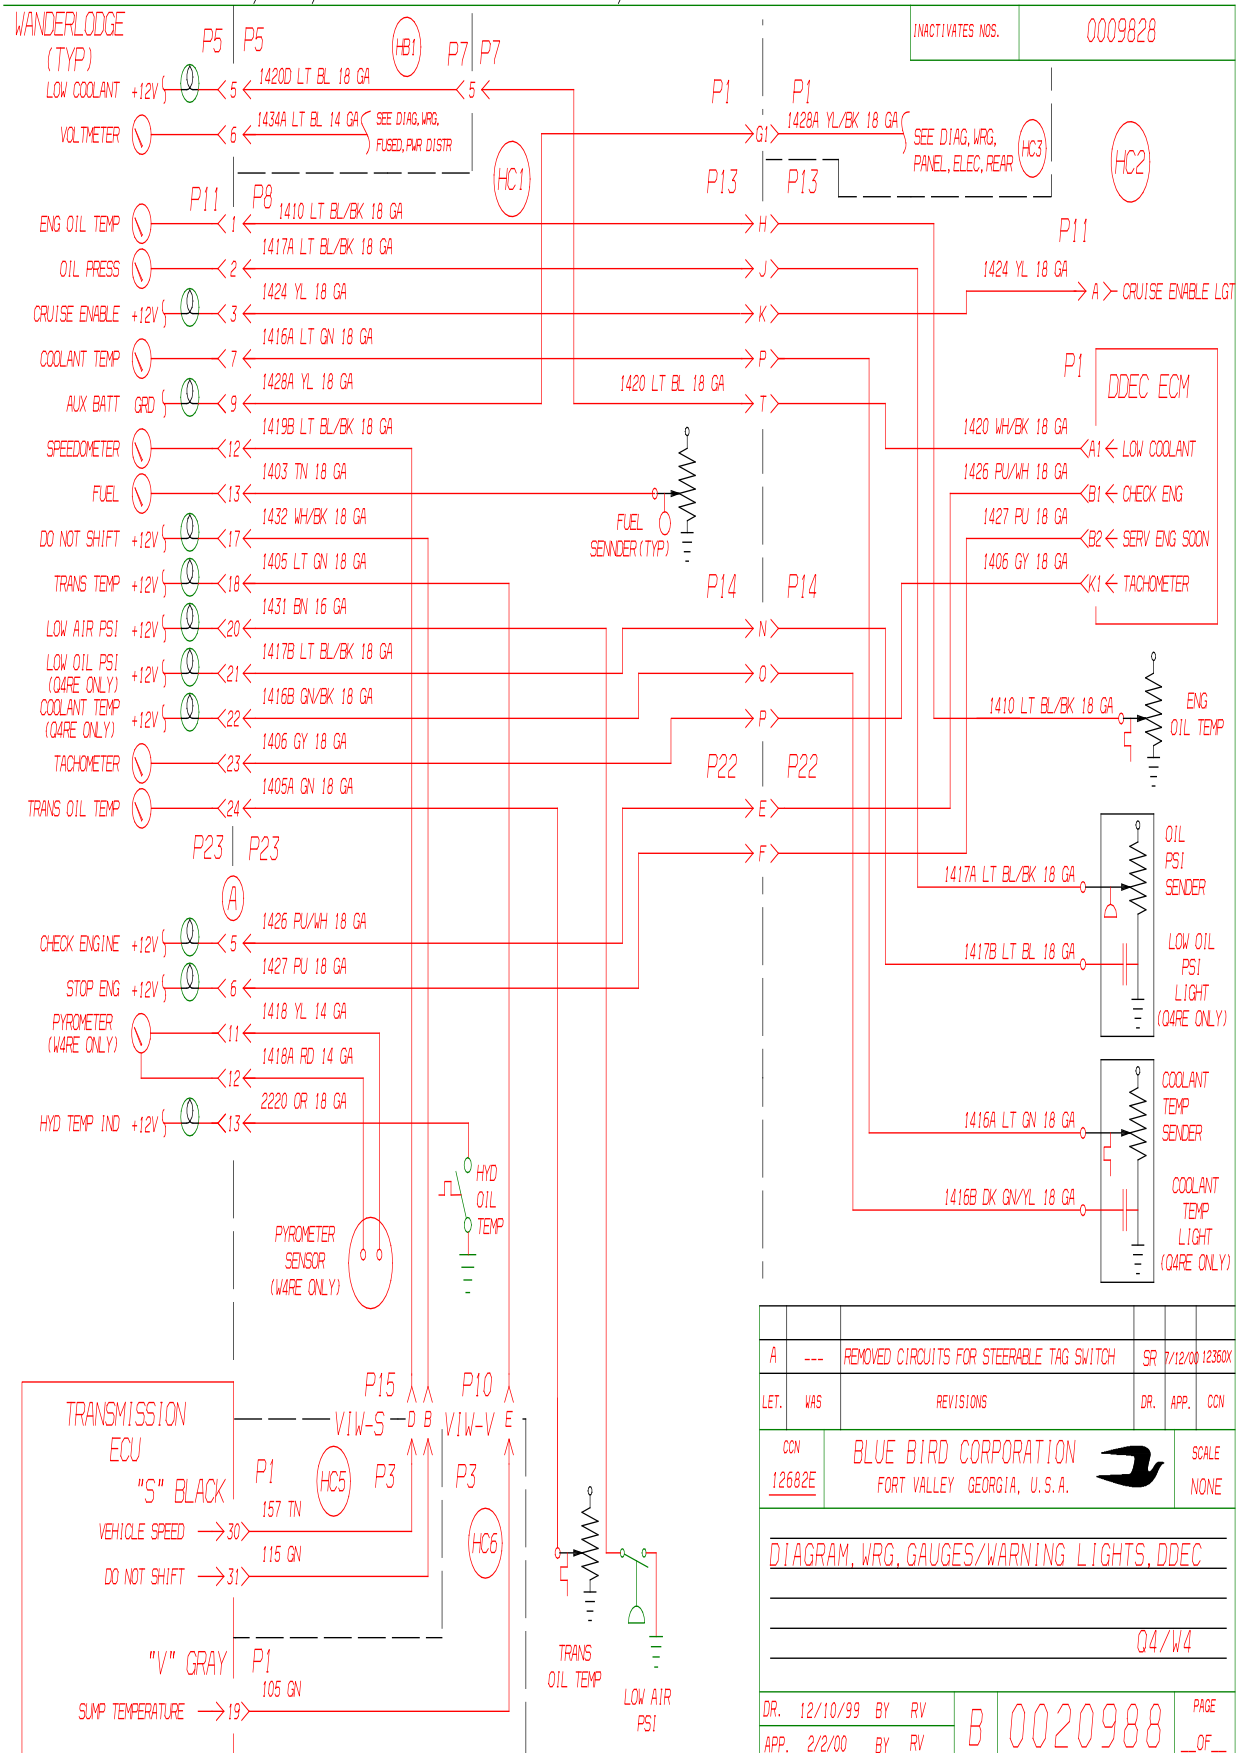

0020988A BDIAGRAM, WRG, GAUGES/WRNING LIGHTS, DDEC Q4/W412360X\$00SRSR

08.49.14
 SEPTEMBER 21, 2000
 FRAME 1
 srahman

INACTIVATES NOS. 0009828

A	---	REMOVED CIRCUITS FOR STEERABLE TAG SWITCH	SR	7/12/08	12360X
LET.	WAS	REVISIONS	DR.	APP.	CON
CON	12682E	BLUE BIRD CORPORATION FORT VALLEY GEORGIA, U.S.A.			SCALE NONE
DIAGRAM, WRG, GAUGES/WRNING LIGHTS, DDEC					
Q4/W4					
DR.	12/10/99	BY	RV	B	0020988
APP.	2/2/00	BY	RV		
				PAGE	OF