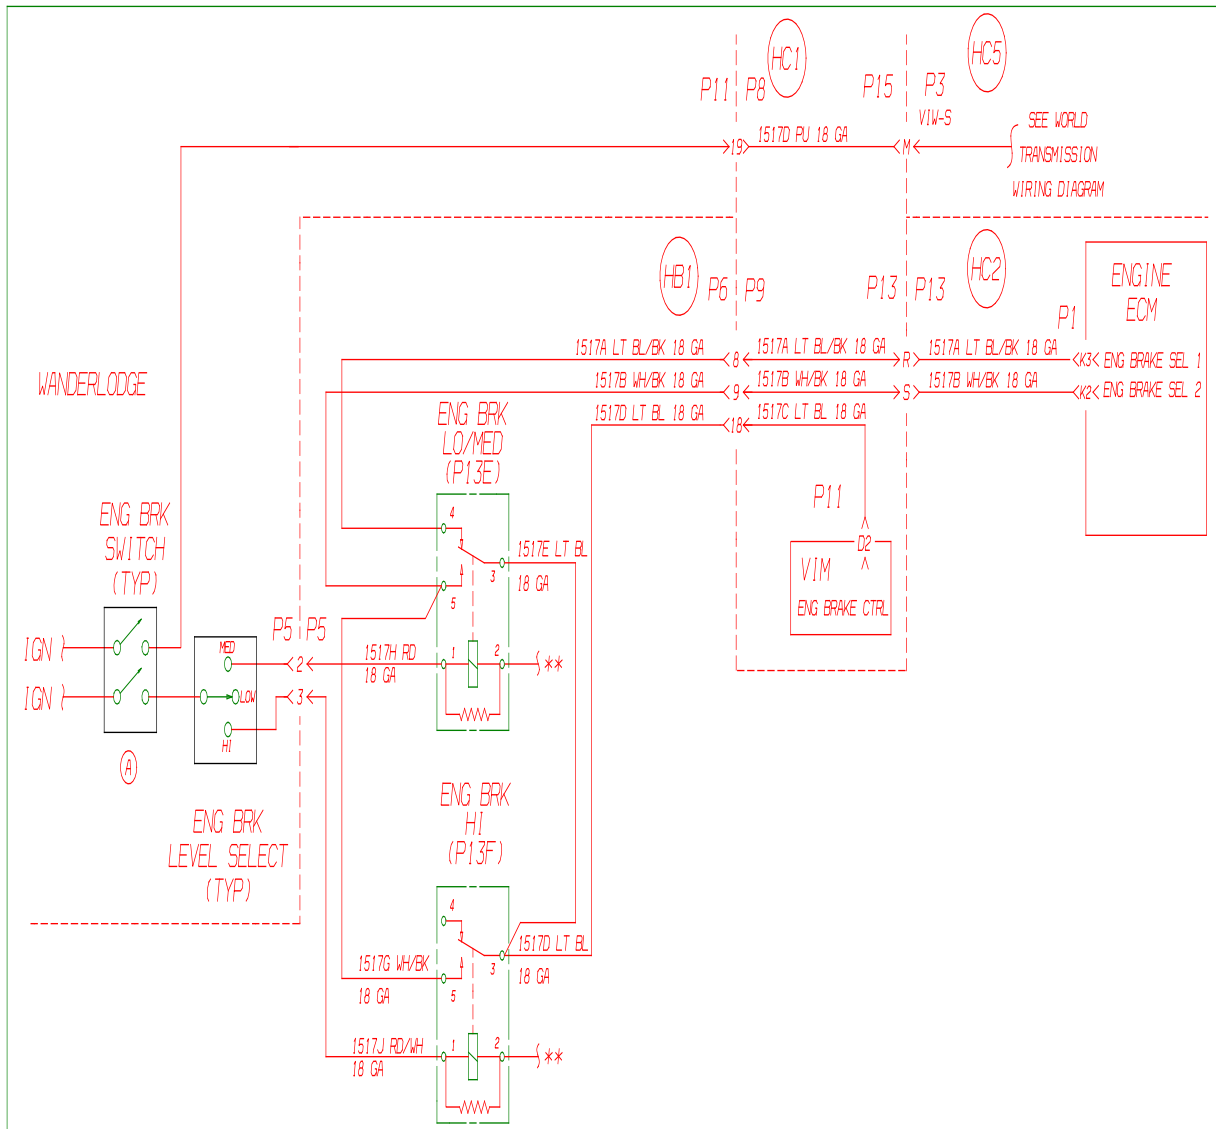

0009527A BDIAGRAM, WRG, ENGINE BRAKE CONTROL, DDEC Q4/W4 12682E\$00SRSP

FRAME 1  
 FEBRUARY 2, 2000  
 15.52.00  
 J v e t t e l

(A) \*\* SEE DIAGRAM, WRG, GRD DIST

A	----	CHG SWITCH DIAGRAM AND REFERENCE	GR	RV	12682E
LET.	WAS	REVISIONS	DR.	APP.	CCV
CCN	BLUE BIRD CORPORATION			SCALE	
12535G	FORT VALLEY GEORGIA, U.S.A.			NONE	
DIAGRAM, WRG, ENGINE BRAKE, DDEC					
Q4/W4					
DR.	2/2/99	BY	RV	B 0009527	PAGE
APP.	3/1/99	BY	RV		_OF_

INACTIVATES NOS. 1975606