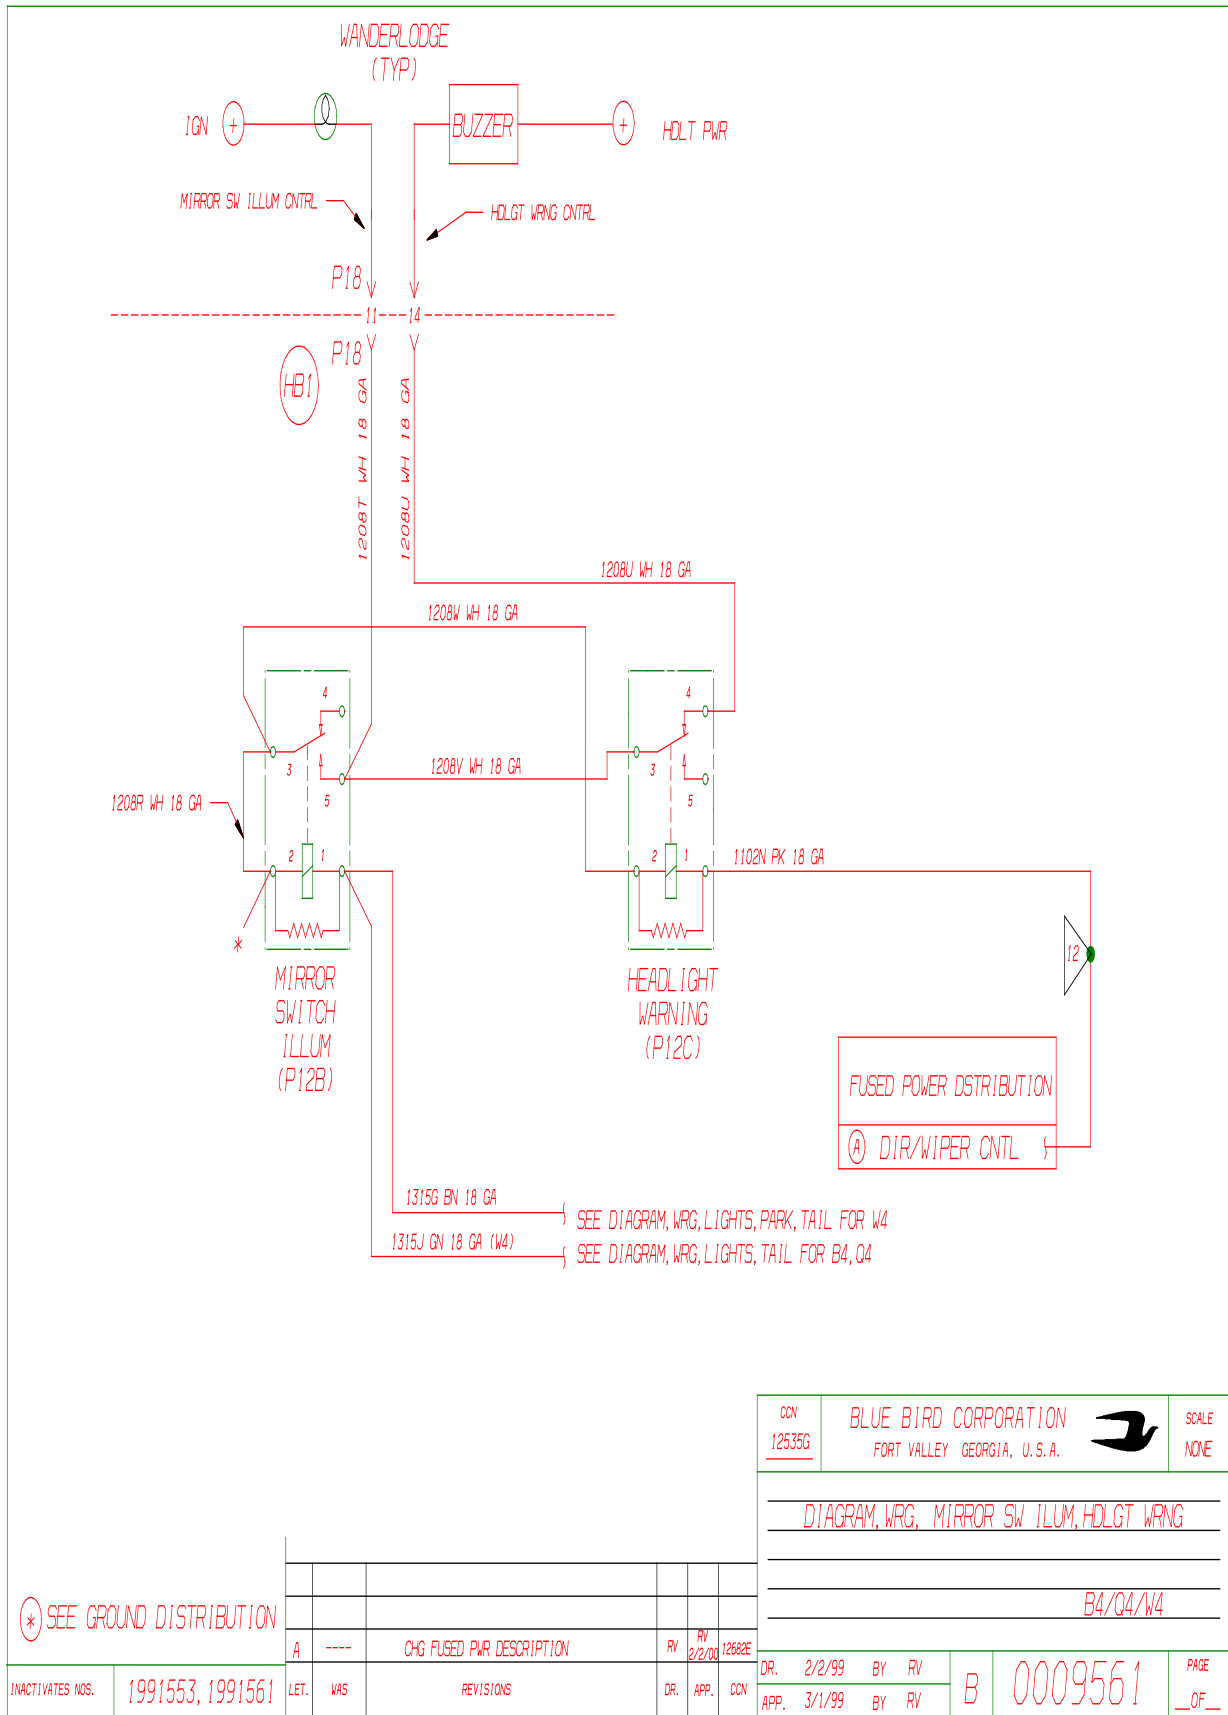

0009561A BDIAGRAM, WRG, MIRROR SW ILLUM, HDLG WRNB4/Q4/W4 12682E \$00RVRV

FRAME 1 FEBRUARY 2, 2000 15.53.51

CCN 12535G	BLUE BIRD CORPORATION FORT VALLEY GEORGIA, U.S.A.		SCALE NONE
DIAGRAM, WRG, MIRROR SW ILLUM, HDLGT WRNG			
B4/Q4/W4			
DR. 2/2/99	BY RV	B	0009561
APP. 3/1/99	BY RV		
INACTIVATES NOS. 1991553, 1991561	LET. WAS	REVISIONS	PAGE OF

(* SEE GROUND DISTRIBUTION)