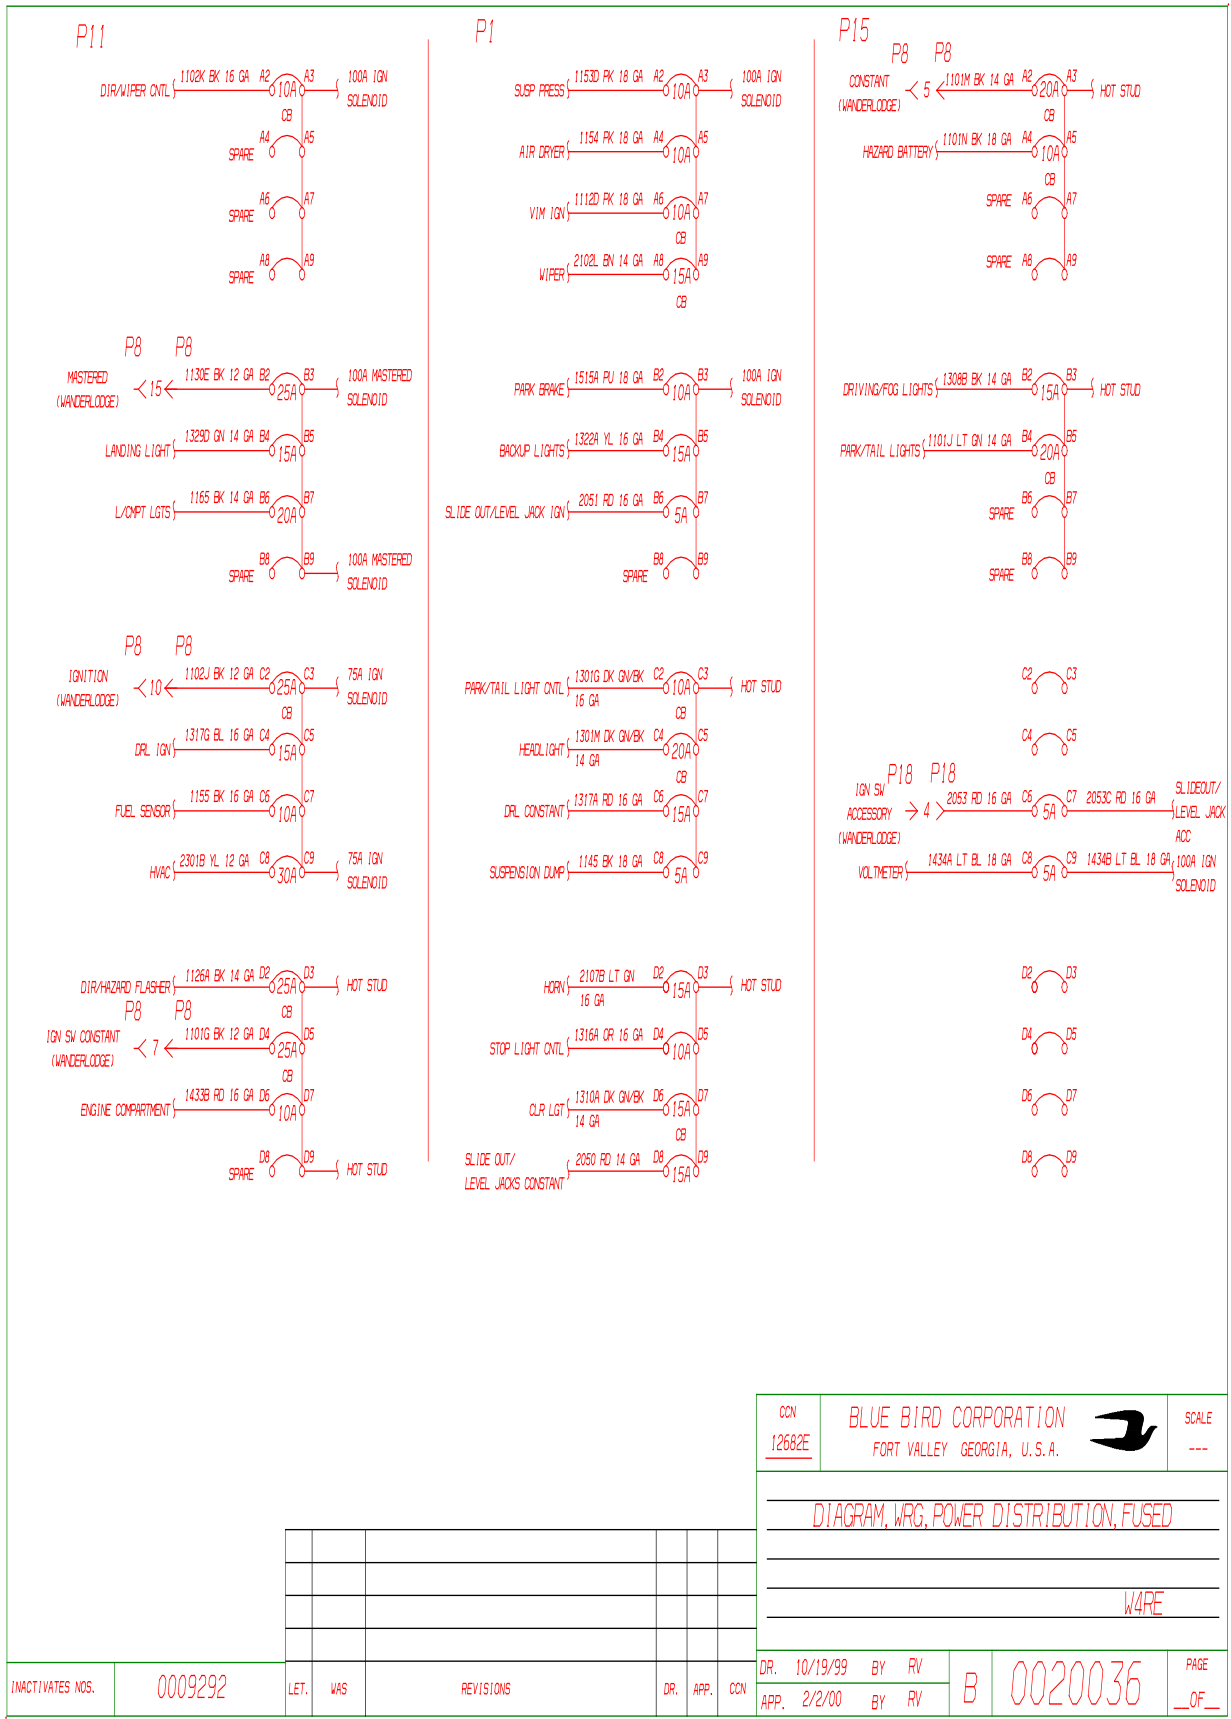

0020036 BDIAGRAM, WRG, POWER DISTRIBUTION, FUSED W4RE12682E\$00RVRV

FRAME 1 FEBRUARY 2, 2000 16.14.10 L J y e t t e l

CCN 12682E	BLUE BIRD CORPORATION FORT VALLEY GEORGIA, U.S.A.		SCALE ---
DIAGRAM, WRG, POWER DISTRIBUTION, FUSED			
W4RE			
DR. 10/19/99	BY RV	B	0020036
APP. 2/2/00	BY RV		
INACTIVATES NOS. 0009292	LET. WAS	REVISIONS	DR. APP. CCN
			PAGE OF