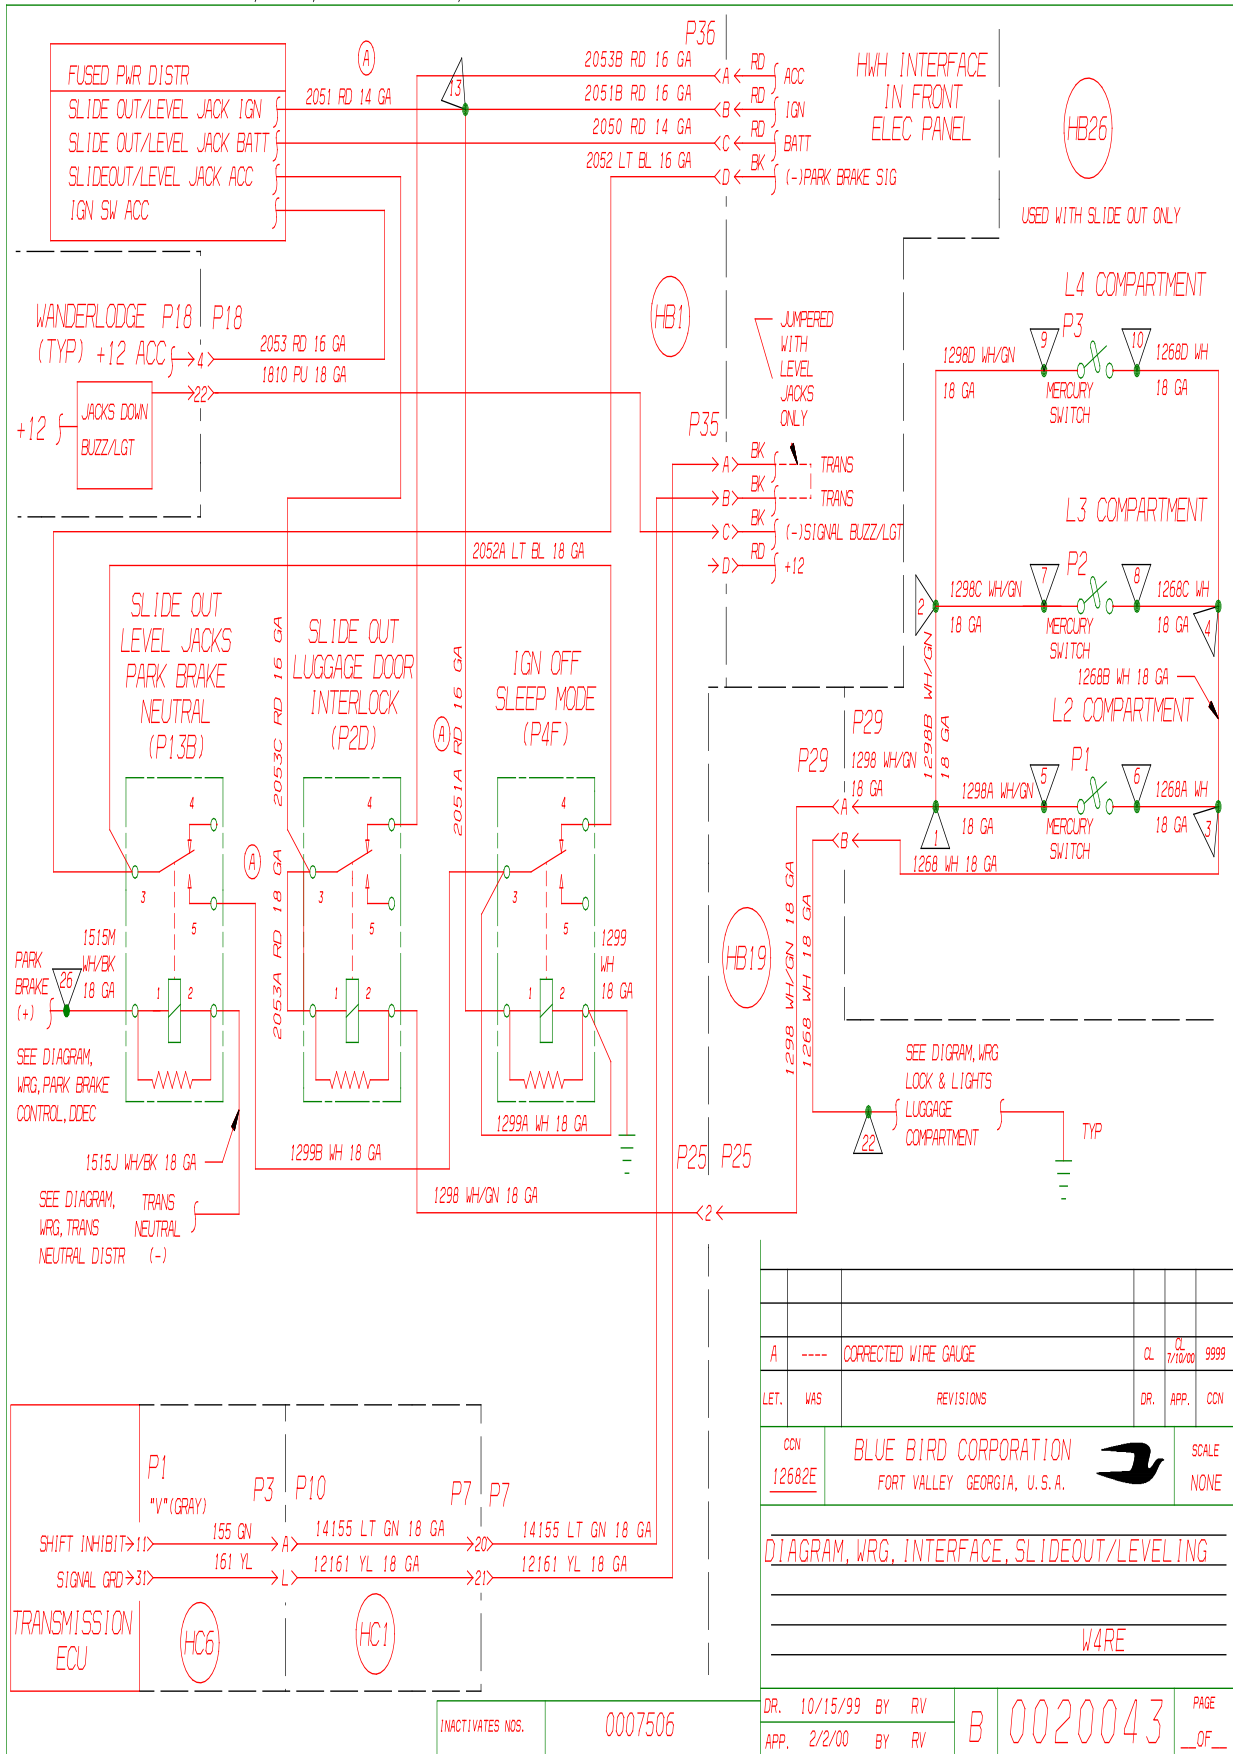

0020043A BDIAGRAM, WRG, INTERFACE, SLIDEOUT/LEVELING W4RE9999\$0000CLCL

JULY 10, 2000 11.13.39
 FRAME 1
 celee

LET.	WAS	REVISIONS	DR.	APP.	CCN
CON	12682E	BLUE BIRD CORPORATION FORT VALLEY GEORGIA, U.S.A.			SCALE NONE
DIAGRAM, WRG, INTERFACE, SLIDEOUT/LEVELING					
W4RE					
DR.	10/15/99	BY	RV	B 0020043	PAGE
APP.	2/2/00	BY	RV		_OF_

INACTIVATES NOS. 0007506