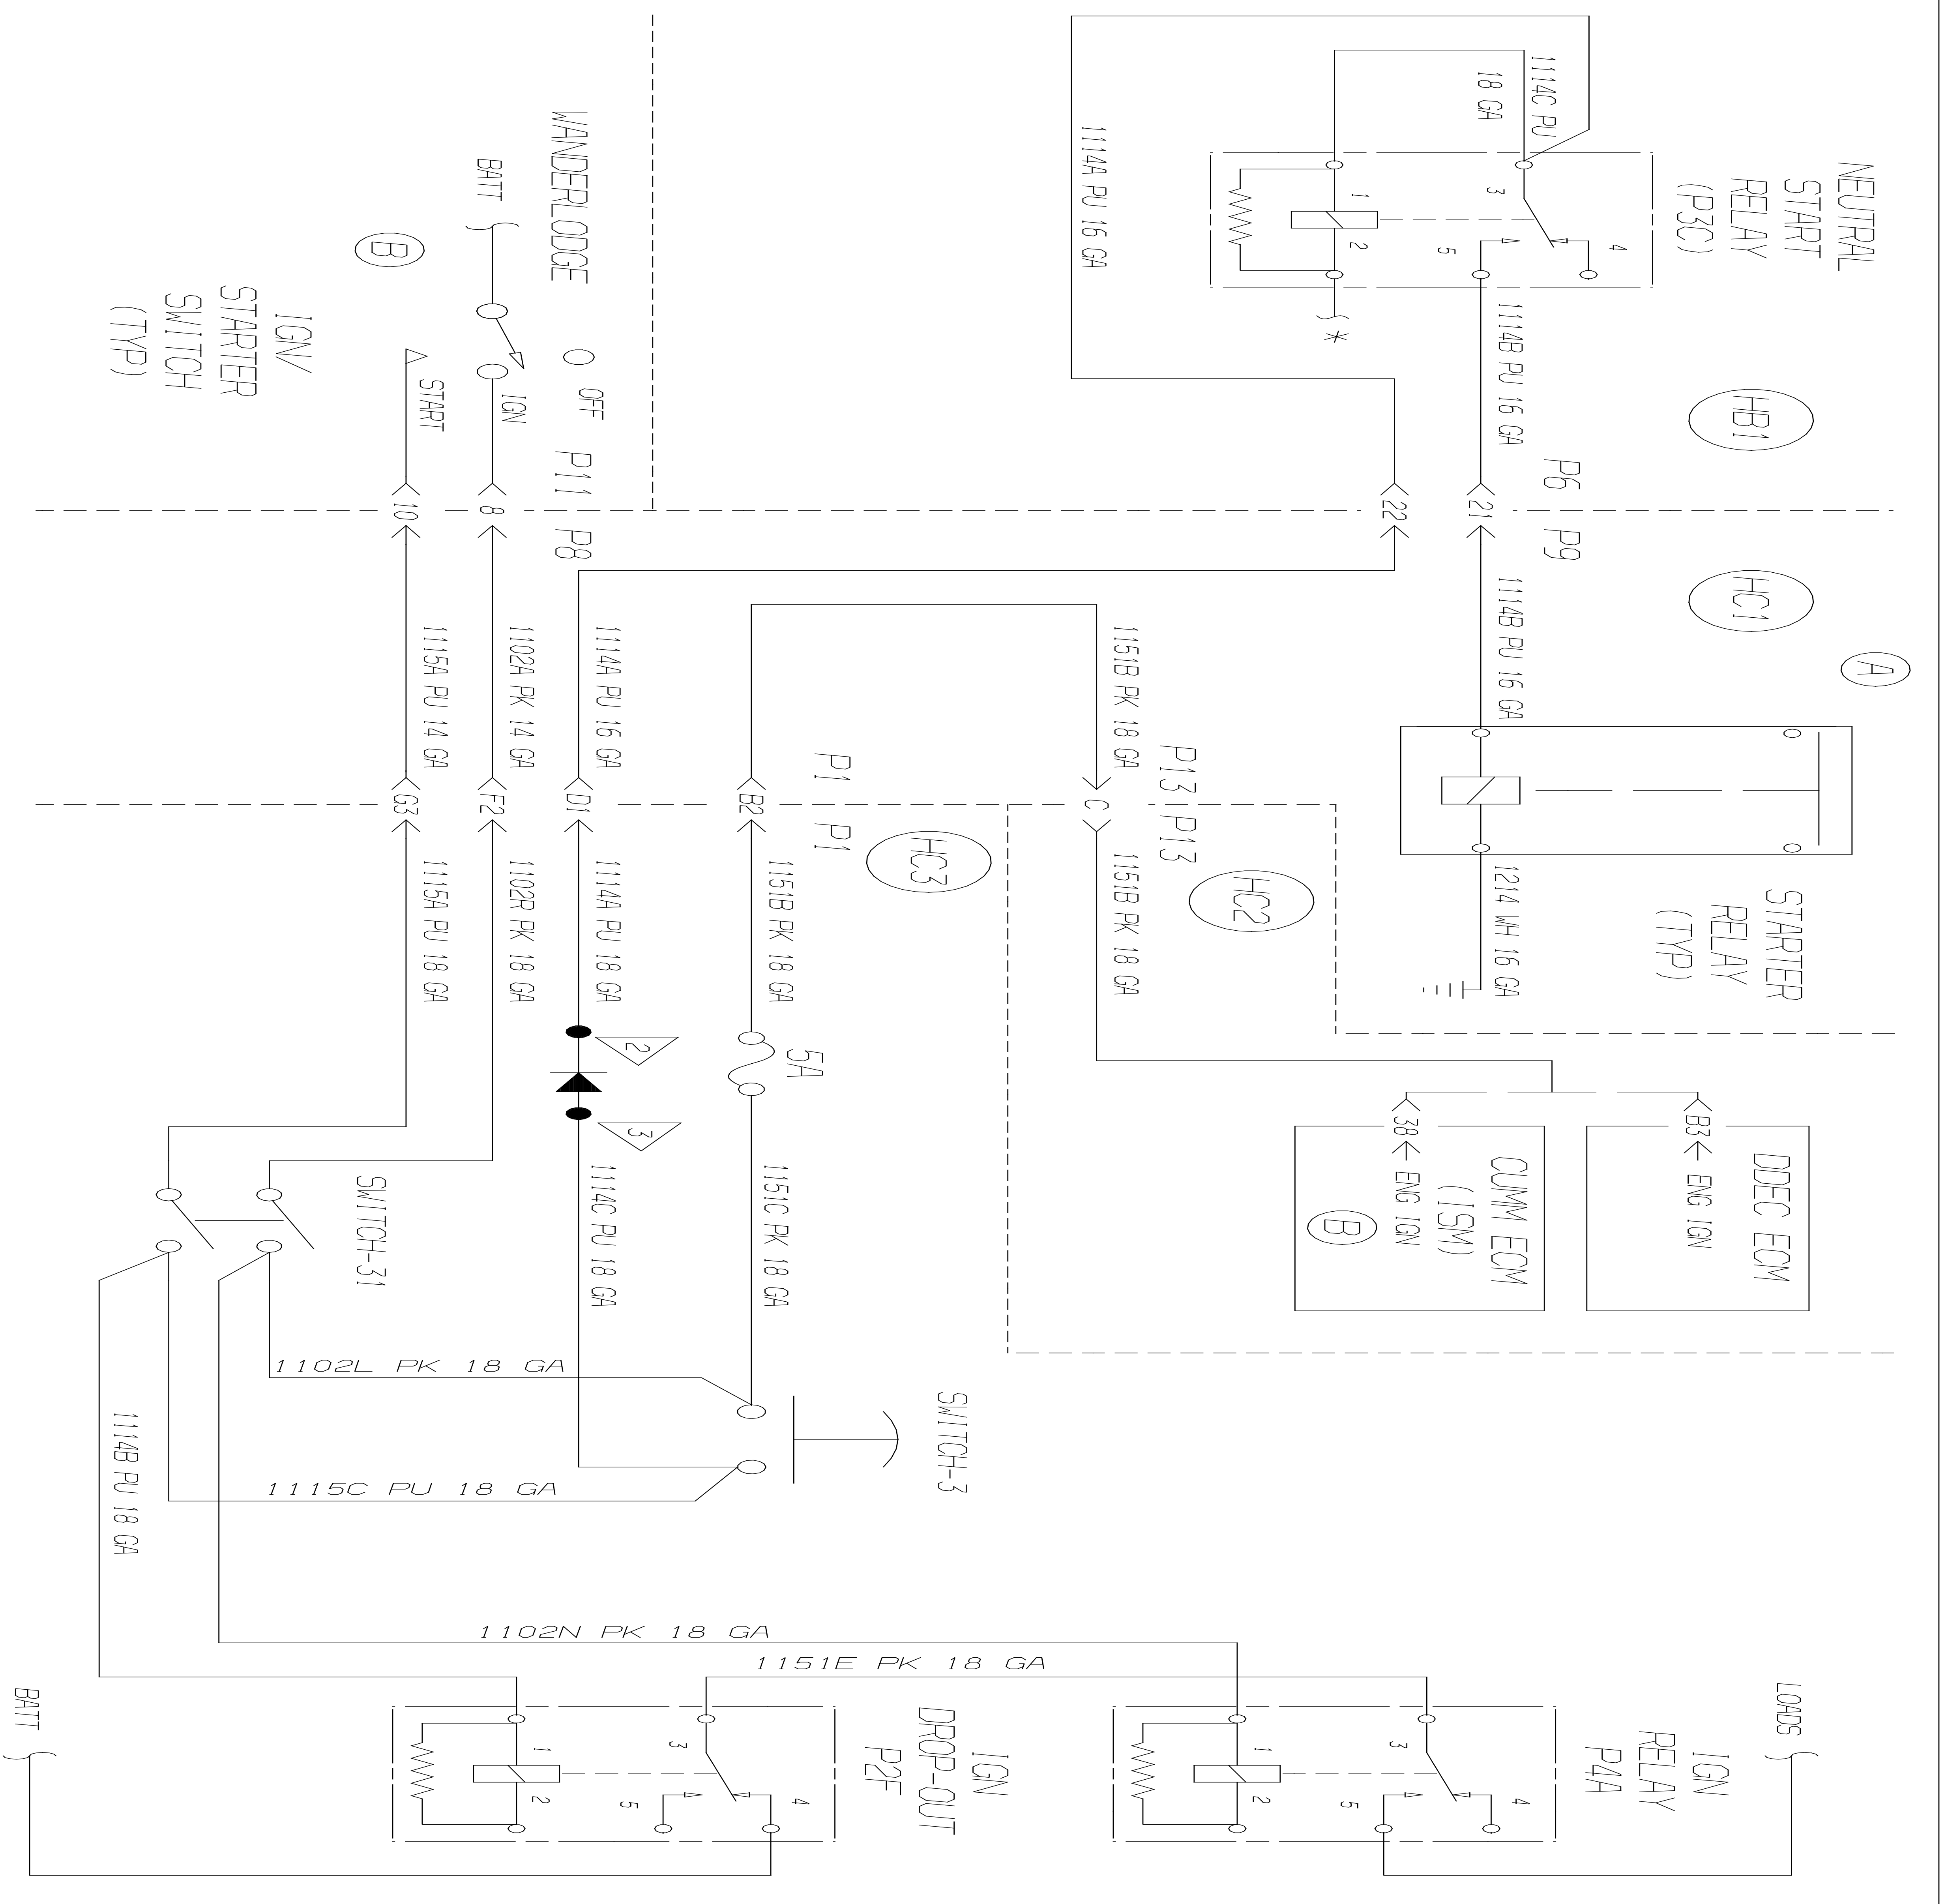

1995455B BDIAGRAM, WRG, STARTER INTLK/REAR CTRL B4/Q4/M4 125356\$00RVRV

* SEE DIAGRAM, WRG, TRANS NEUTRAL DISTRIBUTION

CON		BLUE BIRD CORPORATION		SCALE	
1243B		FORT VALLEY GEORGIA, U.S.A.		NONE	
DIAGRAM, WRG, STARTER INTERLOCK/REAR CTRL					
DR. 01/03/98		BY AL		B4/Q4/M4	
App. 02/10/98		BY EA		1995455	
PAGE		OF		PAGE	
OF		OF		OF	
INACTIVATES NOS.		LET. WAS		REVISIONS	
DR. APP. CON		DR. APP. CON		DR. APP. CON	
RV 3/2/99 125356		RV 9/15/98 12447B		RV 9/15/98 12447B	
RV 3/2/99 125356		RV 9/15/98 12447B		RV 9/15/98 12447B	
CHG IGN/START SW; CHG ECM FROM PIN A TO 38		ADD CHASSIS CIR		CHG IGN/START SW; CHG ECM FROM PIN A TO 38	
A		---		A	
B		---		B	