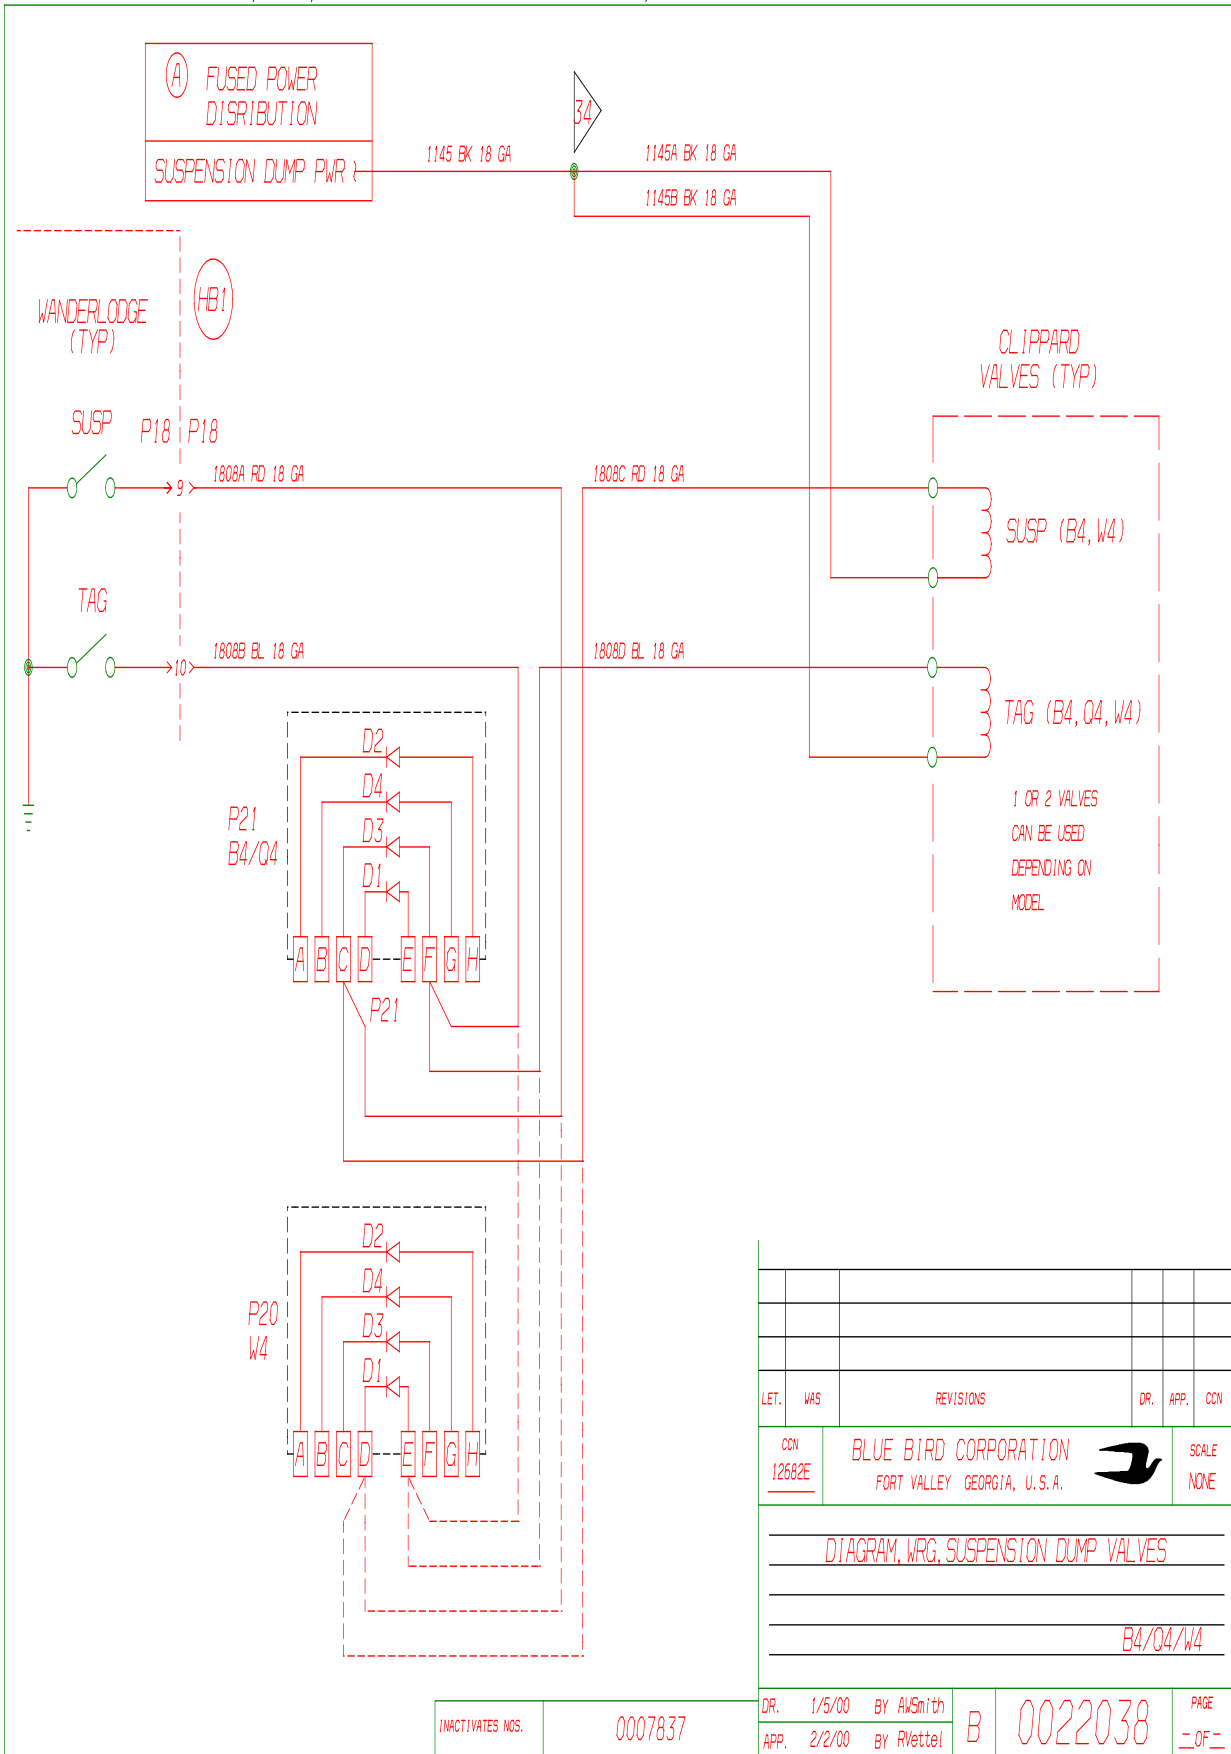

0022038 BDIAGRAM, WRG, SUSPENSION DUMP VALVES, B4/Q4/W4 12682E\$00WSRV

awsmith FRAME 1 FEBRUARY 2, 2000 13.16.47

LET.	WAS	REVISIONS	DR.	APP.	CON
CON 12682E		BLUE BIRD CORPORATION FORT VALLEY GEORGIA, U.S.A.	SCALE NONE		
DIAGRAM, WRG, SUSPENSION DUMP VALVES					
B4/Q4/W4					