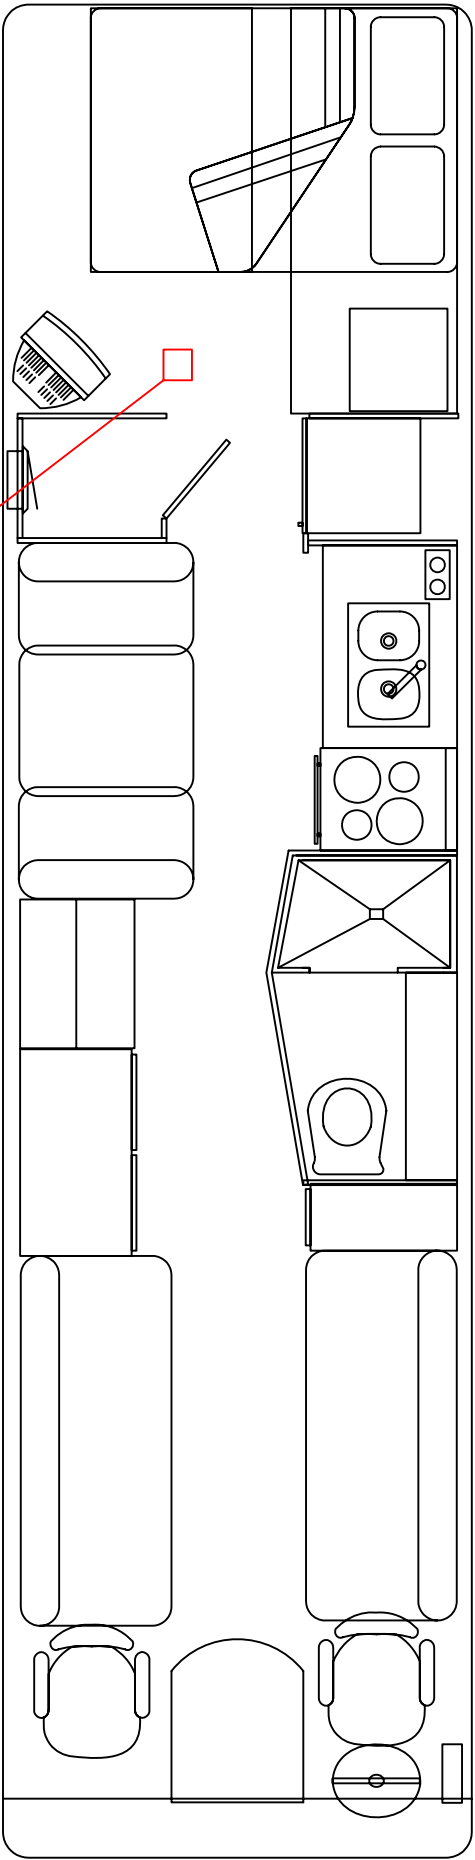

1981 Bluebird Wanderlodge FC-33  
TJ Hannink 08/02/07

Fuel Sender Access  
Panel Location