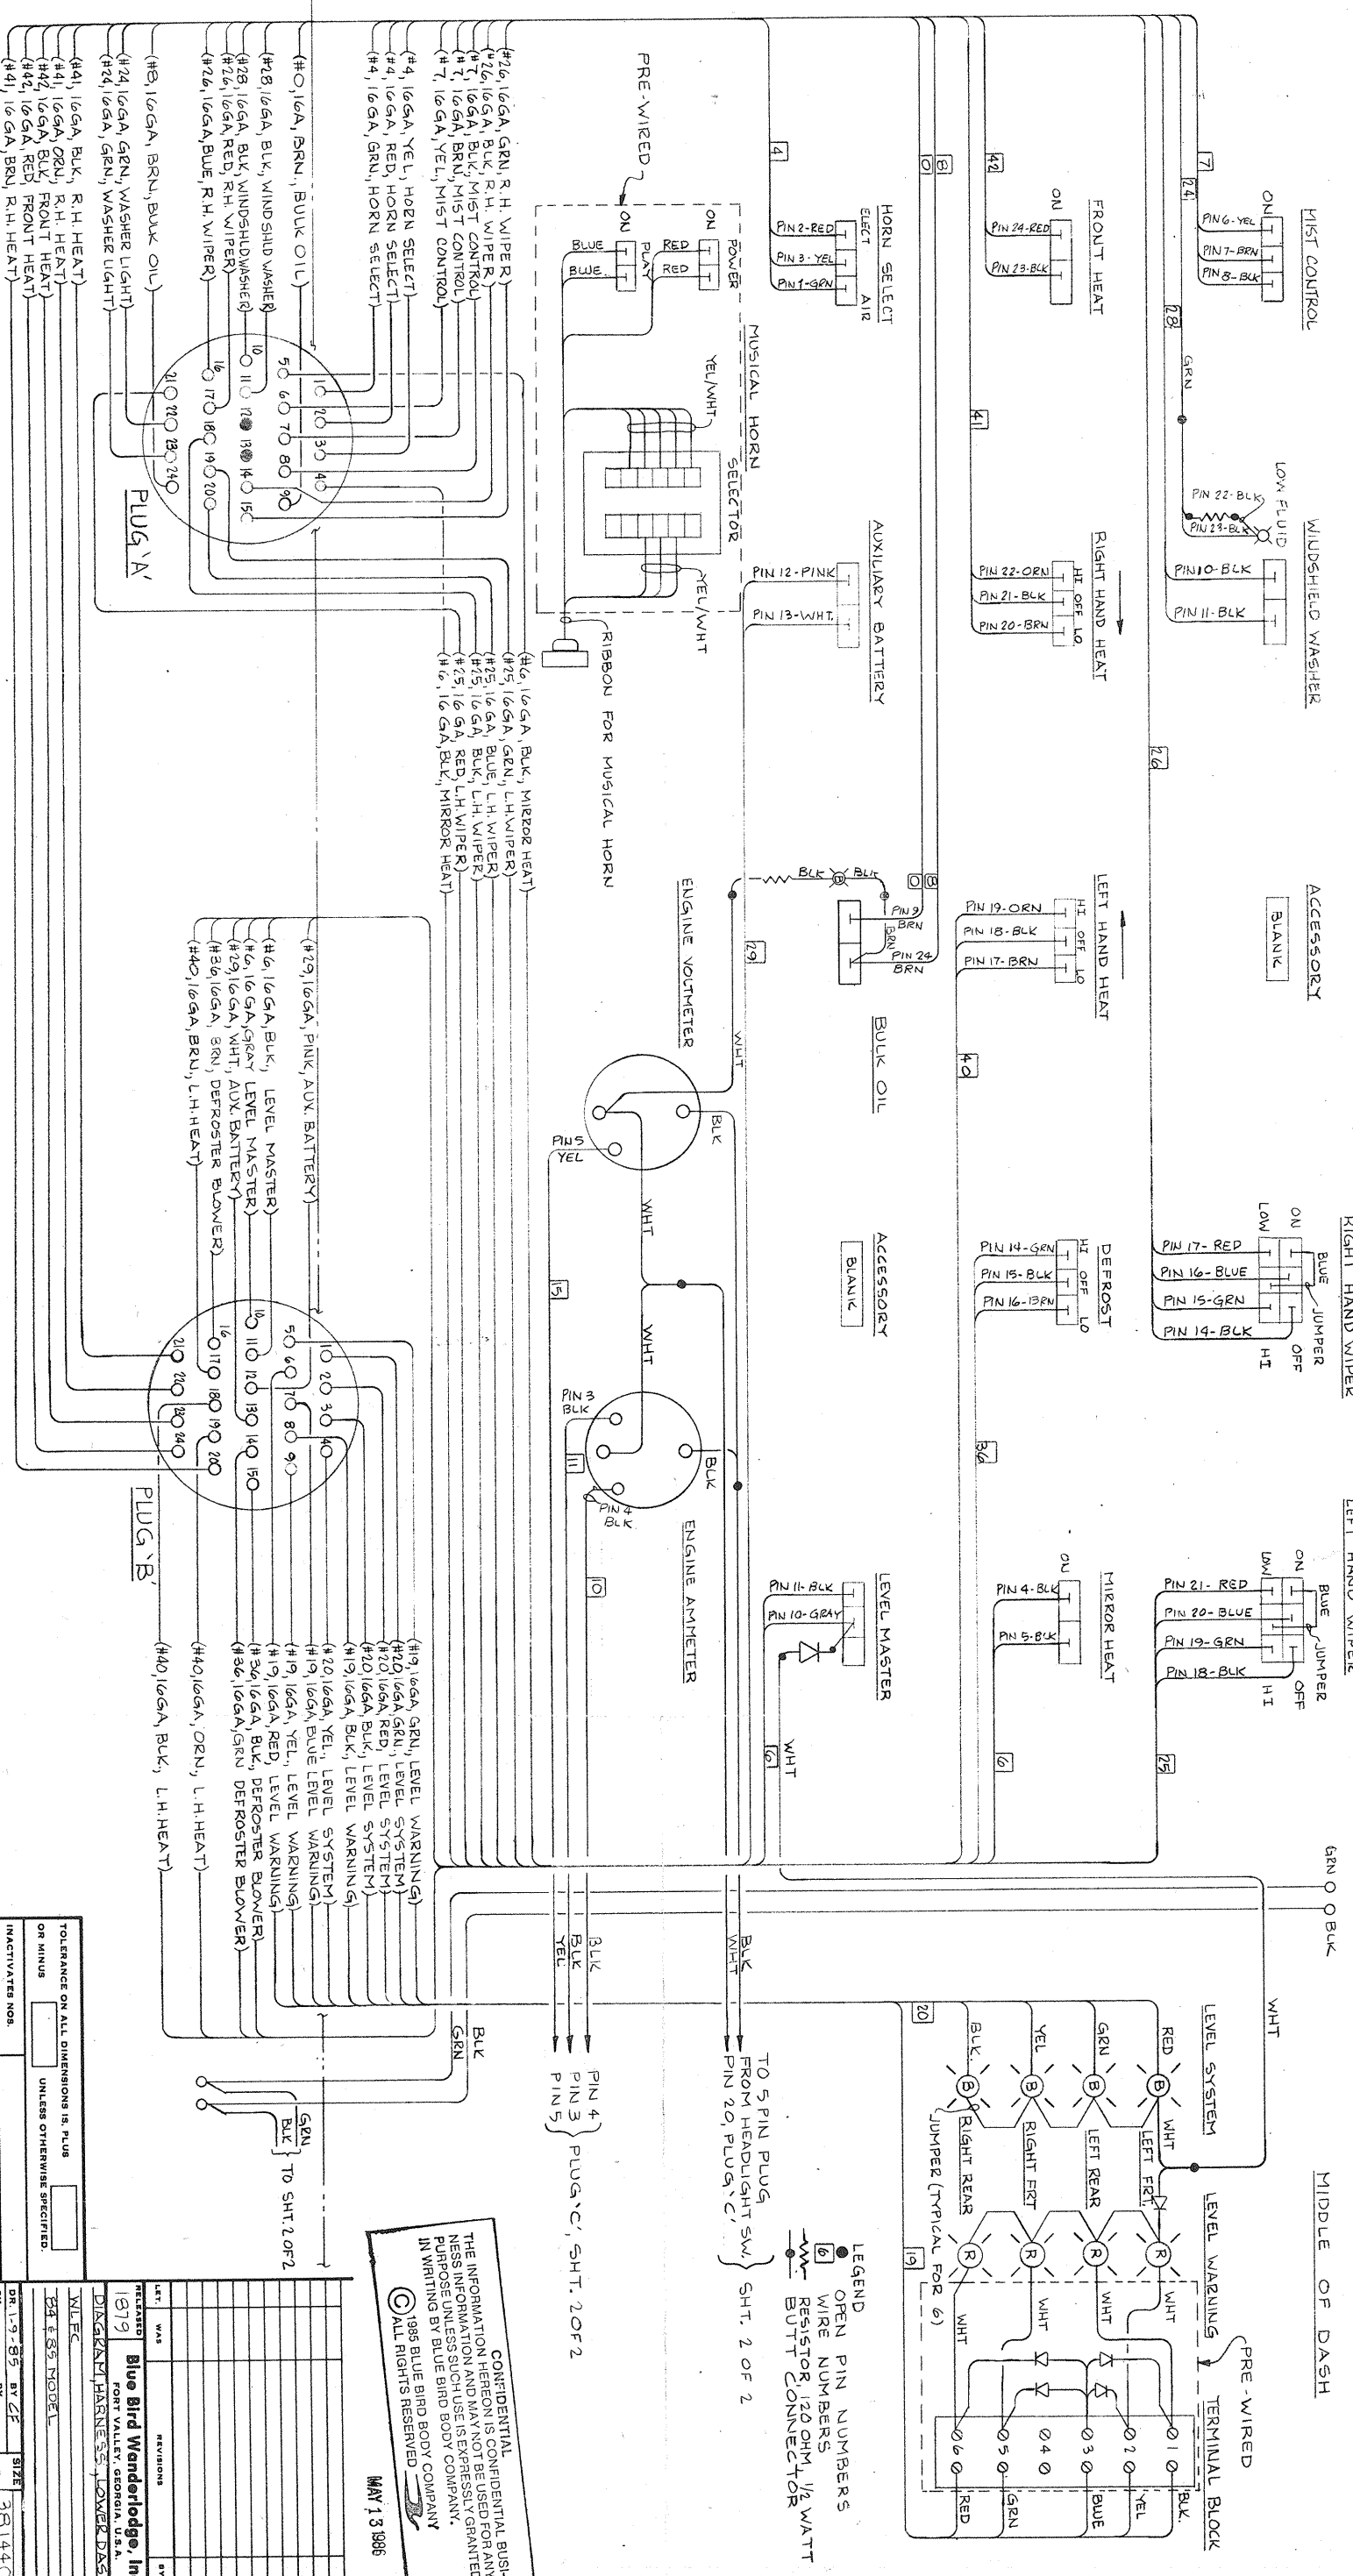

RIGHT SIDE
REVERSE VIEW

CONFIDENTIAL
 THE INFORMATION HEREON IS CONFIDENTIAL BUS-
 INESS INFORMATION AND MAY NOT BE USED FOR ANY
 PURPOSE UNLESS SUCH USE IS EXPRESSLY GRANTED
 IN WRITING BY BLUE BIRD BODY COMPANY.
 © 1985 BLUE BIRD BODY COMPANY
 ALL RIGHTS RESERVED
 MAY 13 1986

RECORD NO.	1879	REVISED BY	DATE
DESIGNED BY	WAS	BY	DATE
DR. 1-9-85	BY	DATE	REL.
DIAGRAM PARTS	LOWER DASH	SIZE	3814407
INACTIVATES NOS.		SHT.	1 OF 2
REPLACED BY NOS.		DO NOT SCALE	

TOLERANCE ON ALL DIMENSIONS IS .005
 OR MINUS UNLESS OTHERWISE SPECIFIED.