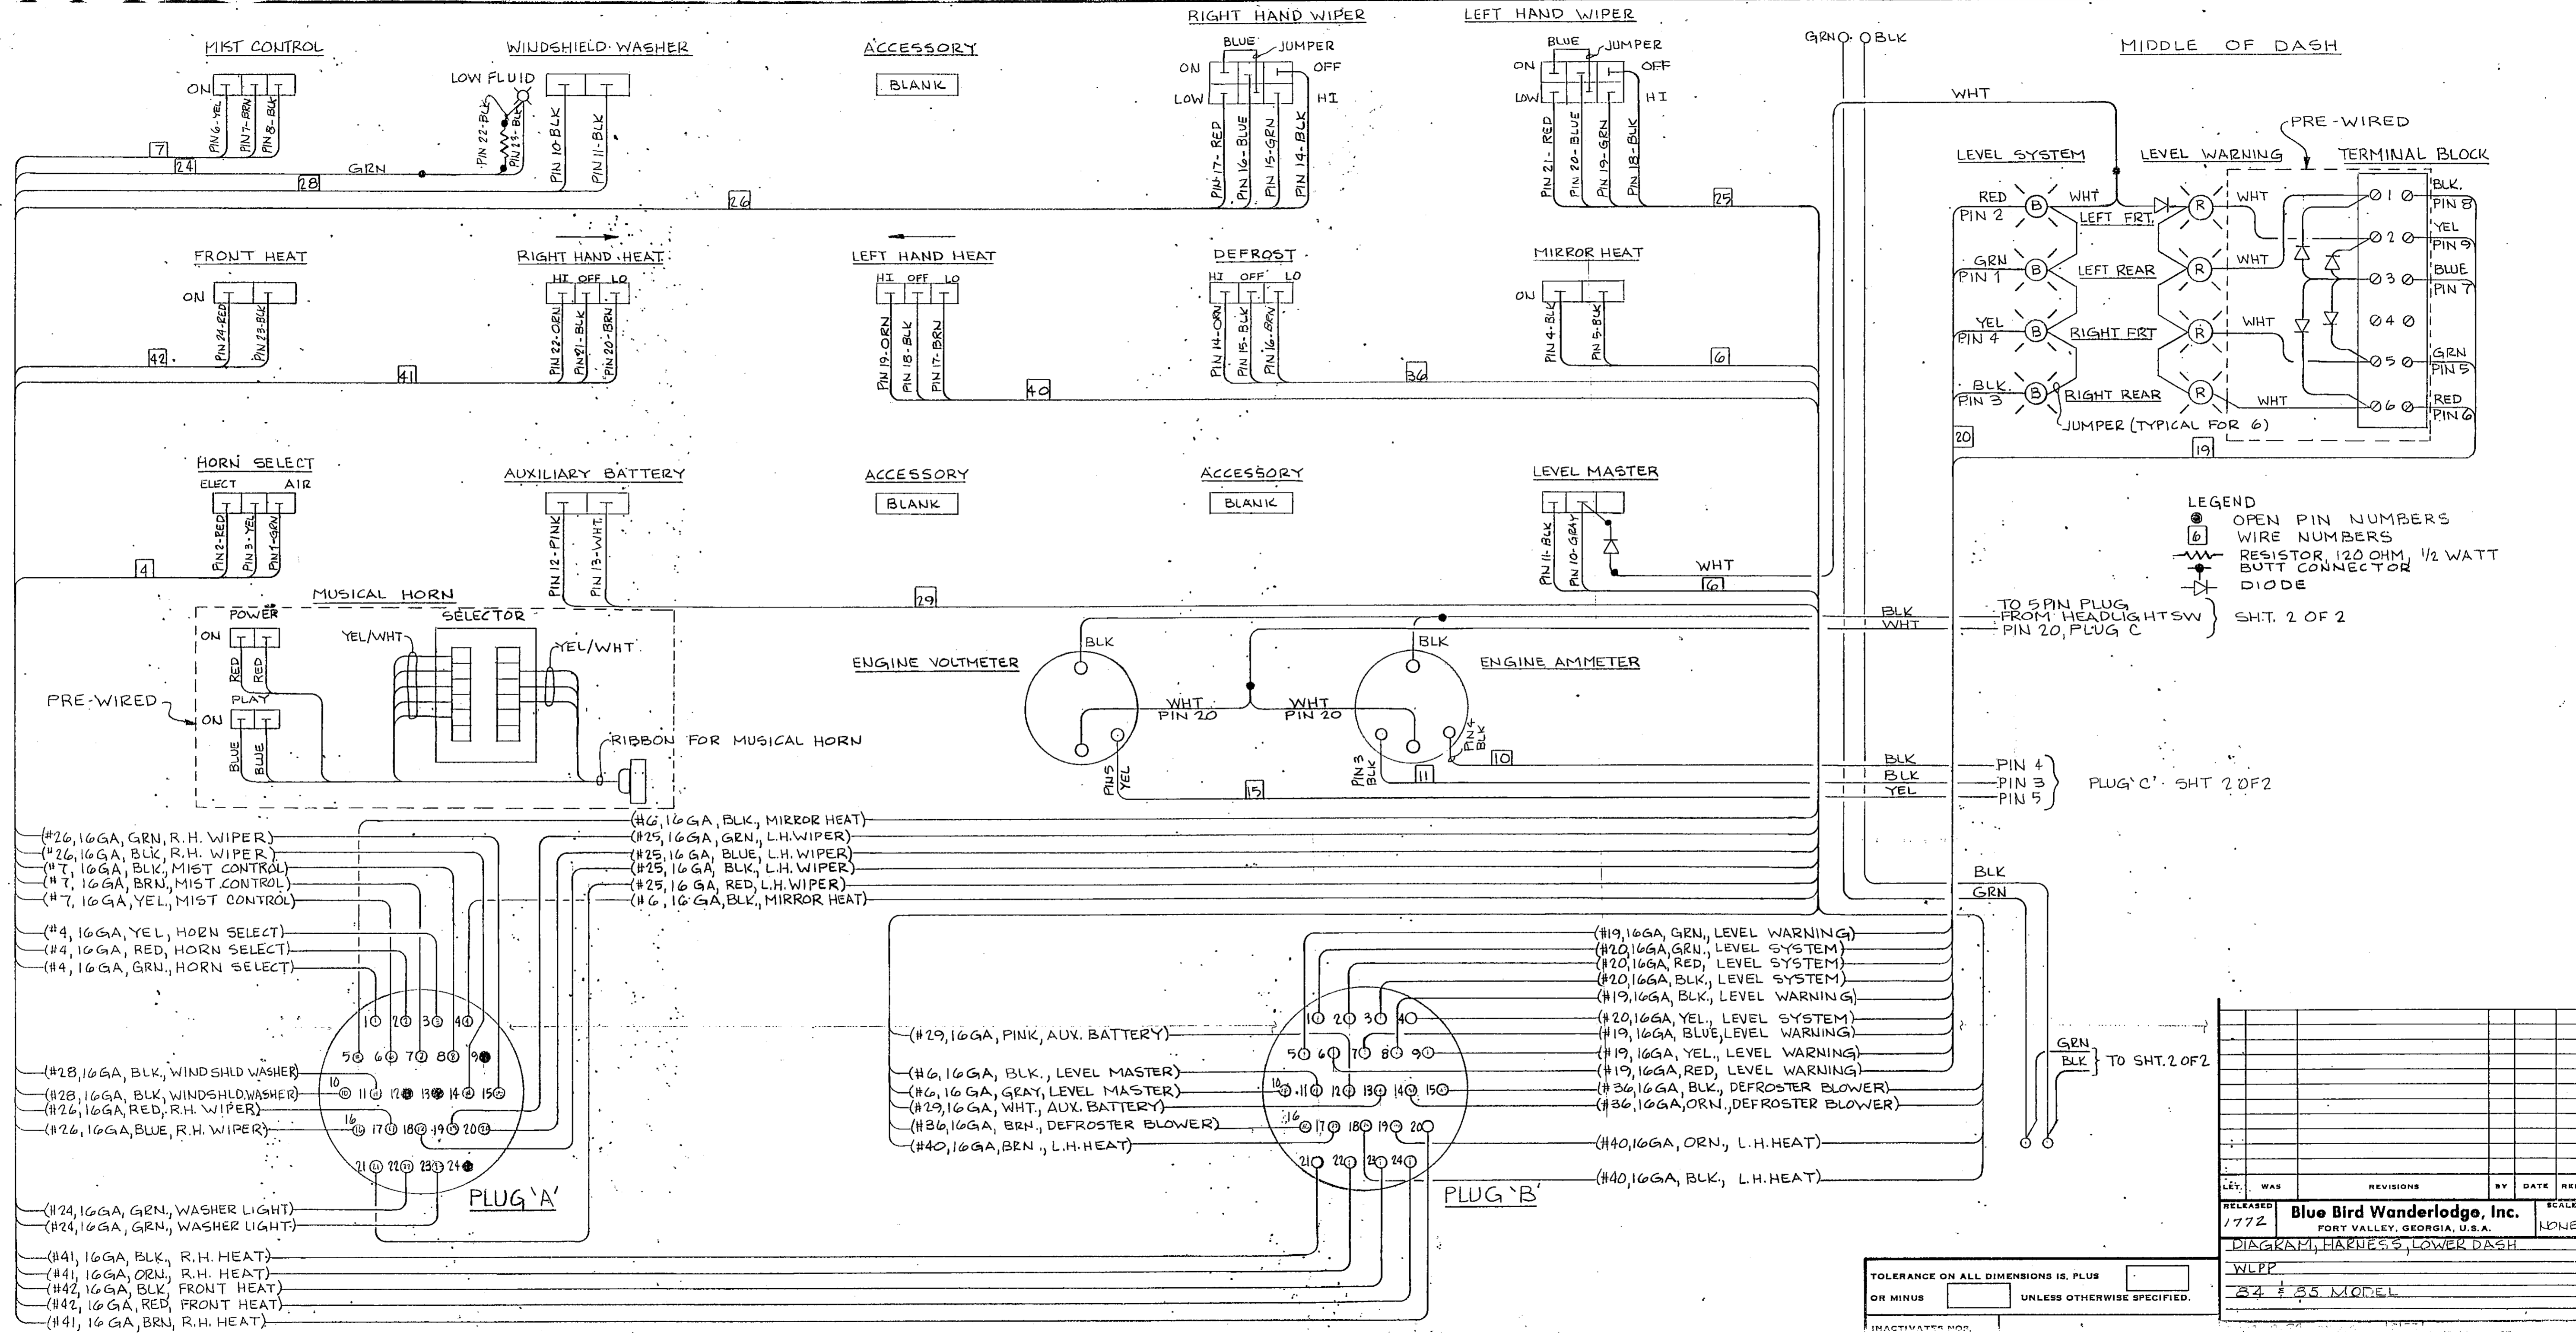

RIGHT SIDE REVERSE VIEW

LET.	WAS	REVISIONS	BY	DATE	REL.
RELEASED	1772				SCALE NONE
Blue Bird Wanderlodge, Inc.					
FORT VALLEY, GEORGIA, U.S.A.					
DIAGRAM, HARNESS, LOWER DASH					
WLPP					
84 # 85 MODEL					

TOLERANCE ON ALL DIMENSIONS IS, PLUS OR MINUS UNLESS OTHERWISE SPECIFIED.