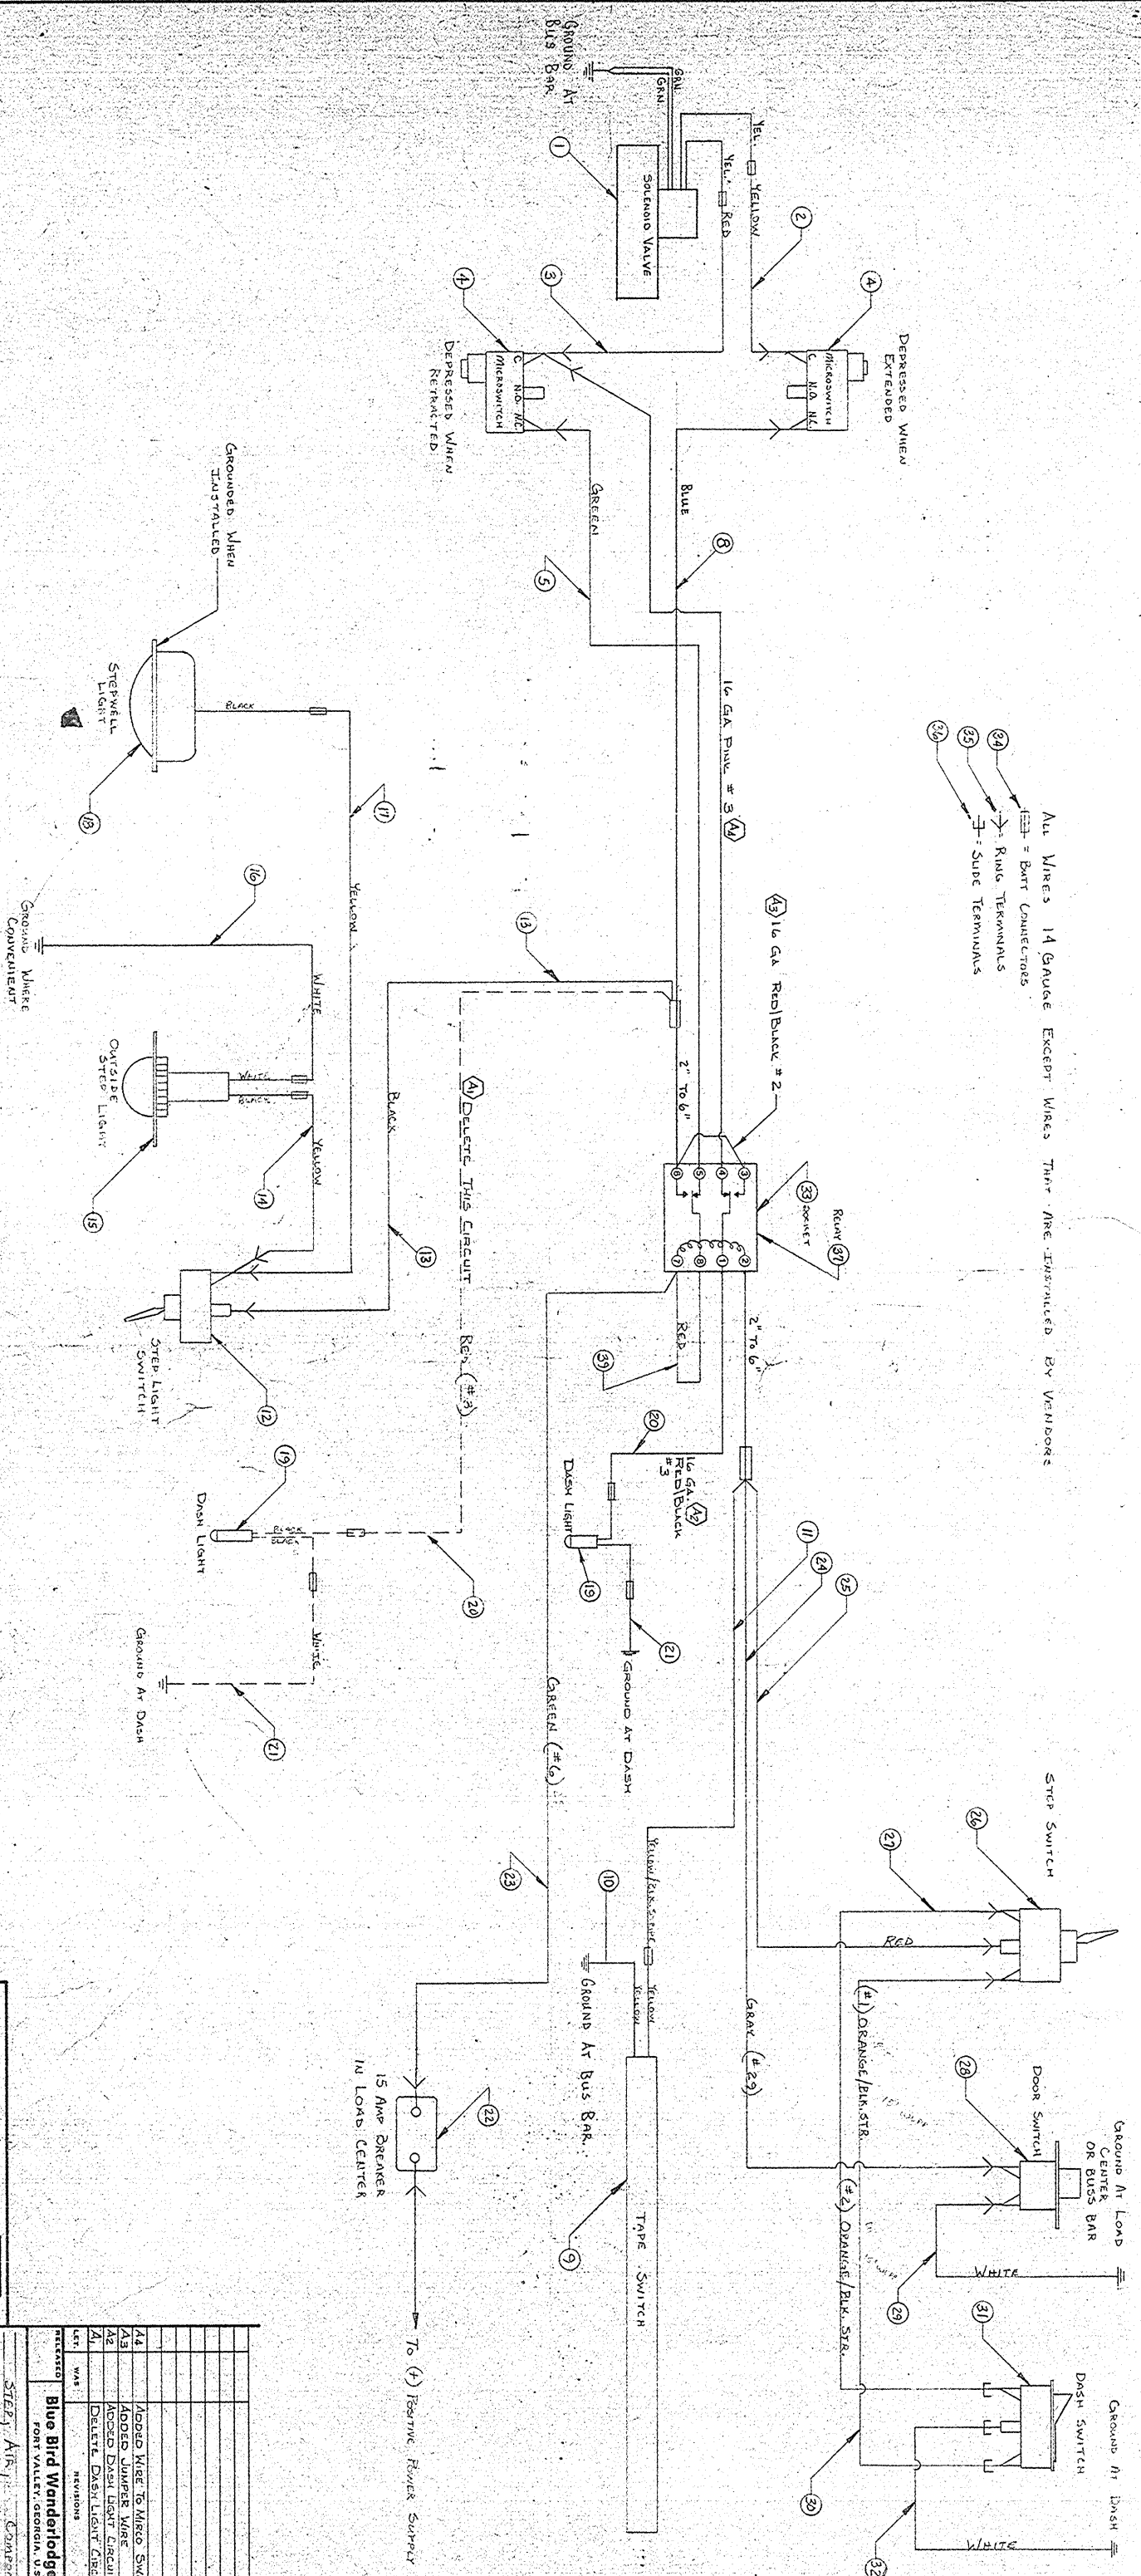

All Wires 14 GAUGE EXCEPT WIRES THAT ARE INSTALLED BY VENDORS  
 (34) = BATT CONNECTORS  
 (35) = RING TERMINALS  
 (36) = SUBE TERMINALS

TOLERANCE ON ALL DIMENSIONS IS .015 UNLESS OTHERWISE SPECIFIED

OR MINUS	UNLESS OTHERWISE SPECIFIED
INACTIVATES NOS.	3164765
REPLACED BY NOS.	

BY WILCOX  
 SIZE 3773053  
 DO NOT SCALE