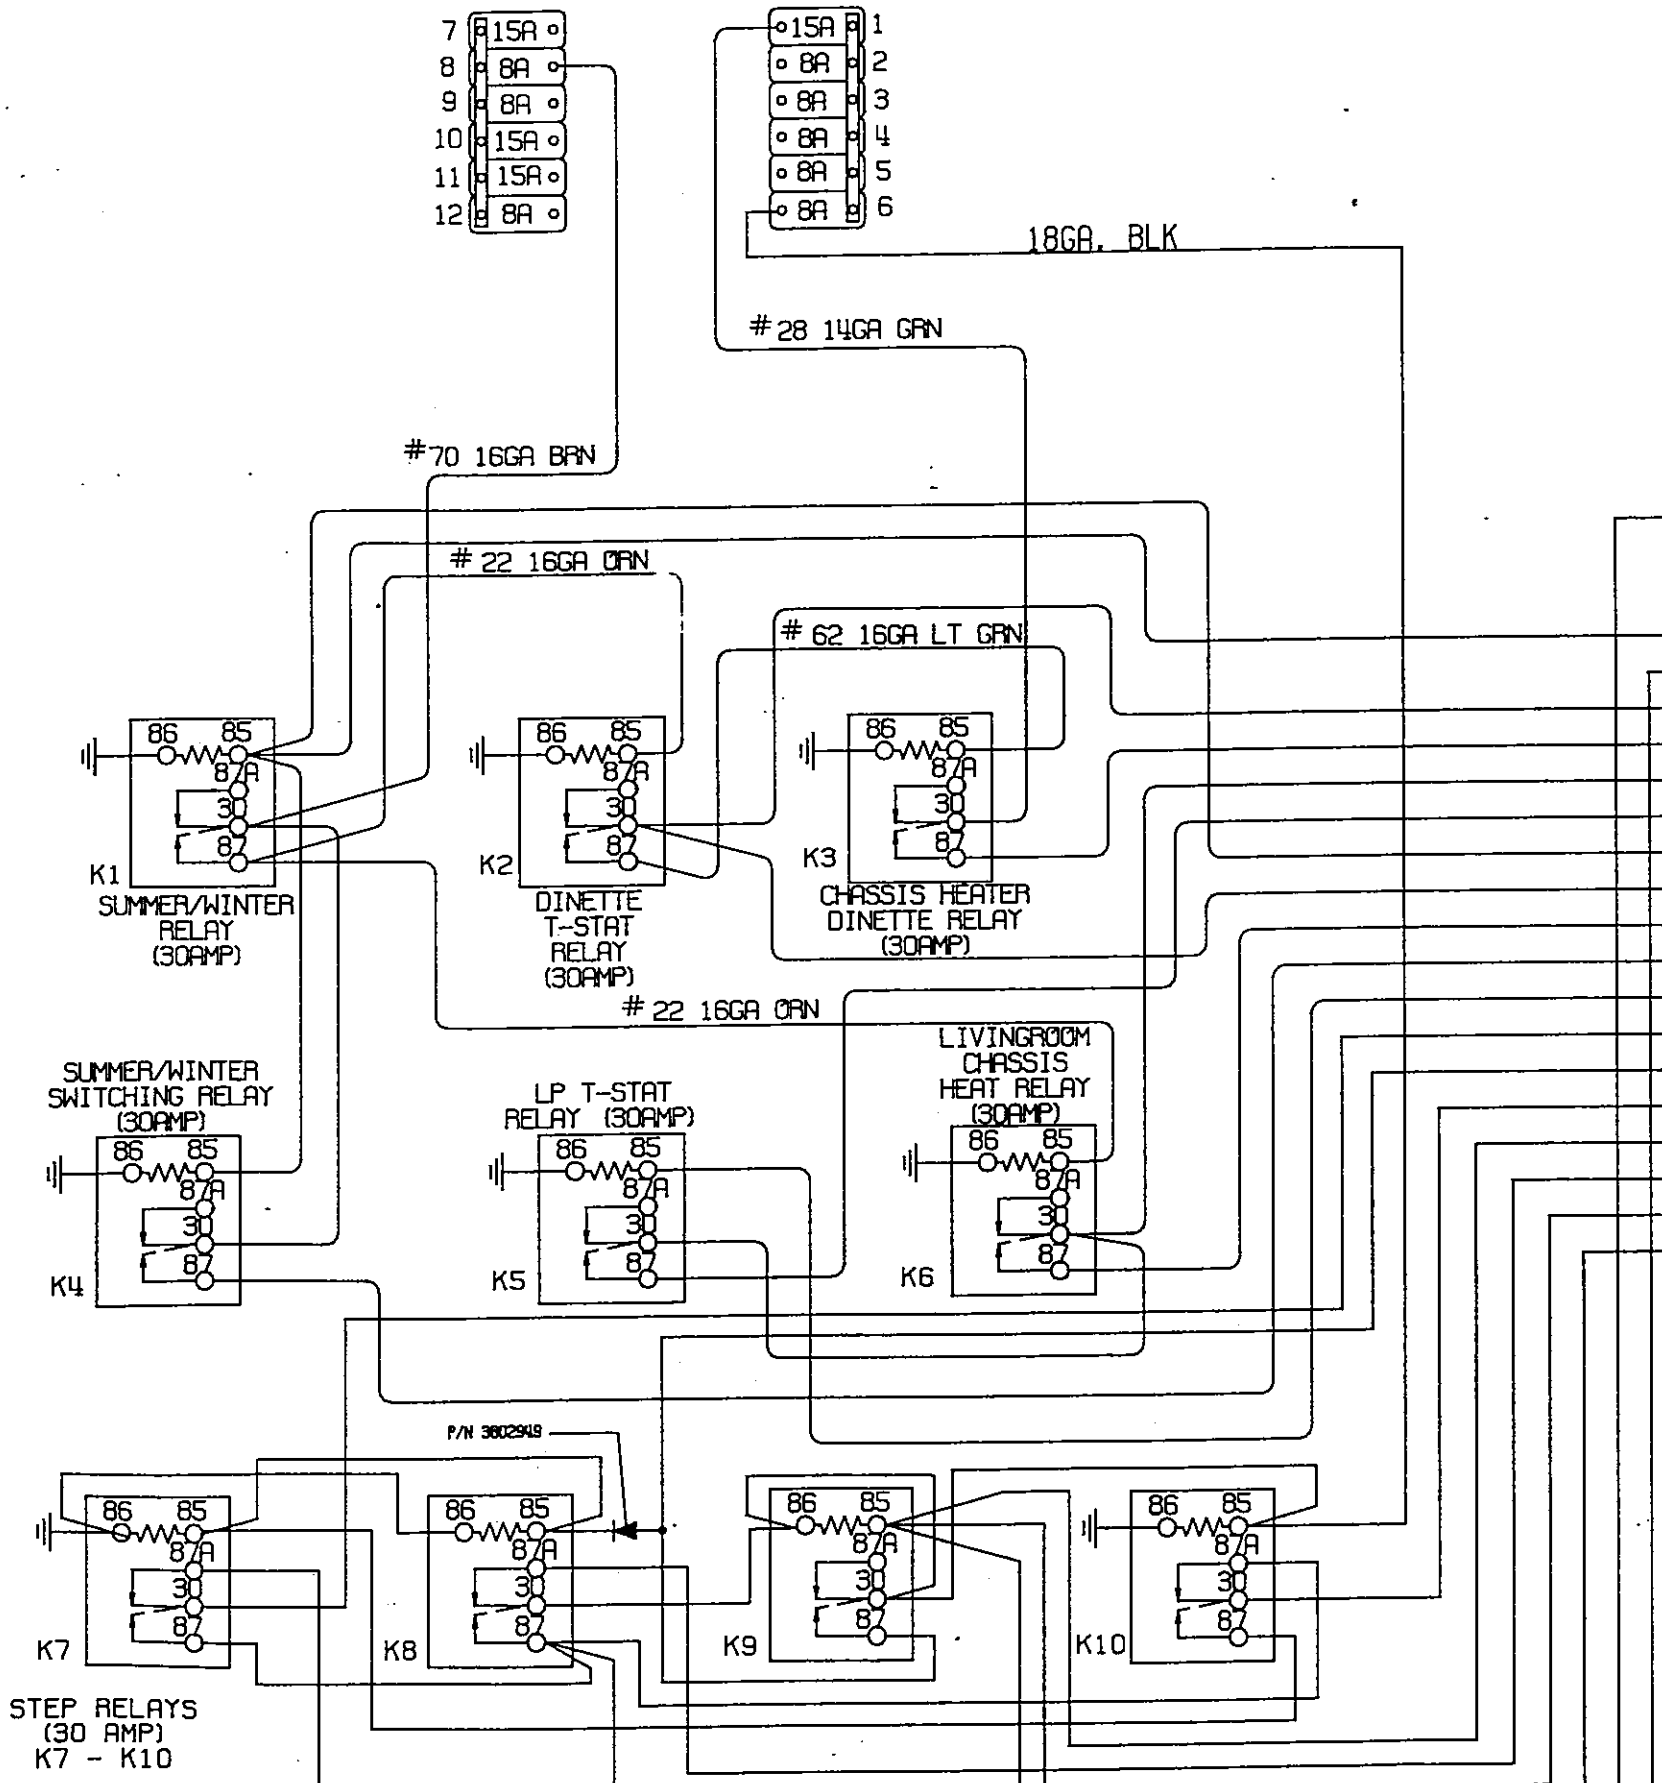

18 PIN FEMALE RECEPT. WITH MALE PINS

6	1	41
2	2	11
9	3	15
3	4	13
4	5	15
4	6	9
5	7	26
	8	
7	9	25
9	10	14
10	11	12
12	12	23
11	13	1
7	14	32
9	15	9
	16	30

- 16GA. PINK- GENERATOR IN-OUT SW.
- 16GA. BRN/ORN.- DINETTE READING LGTS.
- 18GA. ORN.- DINETTE T-STAT, POWER
- 16GA. RED/BLK.- 12VDC RECEPT., END TABLE
- 18GA. BLK.- FLUO. CEILING LGTS., POWER
- 14GA. GREY- PORCH & CHANGE OVER COMP. LGTS.
- 14GA. BRN/ORN.- FLUO. LGTS., DINETTE & ENT. DOOR
- 14GA. YEL.- LIVINGROOM FLUO. LGTS.
- 16GA. RED/BRN.- LIVINGROOM T-STAT POWER
- 14GA. RED- LIVINGROOM LP HTR. POWER
- 14GA. BLUE- LIVINGROOM READING LGTS.
- 14GA. RED- TV ANTENNA UP/DOWN MOTOR
- 14GA. YEL- THREE WAY LGT. SW., LIVRM.
- 14GA. RED- ANTENNA BOOSTER & TV ROTOR
- 16GA. GRN/BLK- STEPWELL SW.

18 PIN MALE PLUG WITH FEMALE PINS

1	19
2	29
3	15
4	21
5	14
6	20
7	019
8	15
9	20
10	13
11	5
12	3
13	8
14	11
15	22
16	3
17	2
18	4

- 16GA. TAN- SUMMER/WINTER SW.
- 16GA. GREY- DOOR SW.
- 18GA. PINK- T-STAT RELAY, DINETTE
- 14GA. GRN.- DINETTE CHASSIS HTR.
- 16GA. BRN.- T-STAT TO RELAY, LIVINGROOM
- 16GA. GRN/BLK.- LP T-STAT
- 16GA. TAN- SUMMER/WINTER RELAY
- 16GA. GRN/BLK.- DINETTE LP HTR. RELAY
- 16GA. GRN/BLK.- LIVINGROOM CHASSIS HTR. RELAY
- 16GA. BRN/ORN.- TO BATHROOM T-STAT RELAY
- 18GA. PINK- LP SELECTOR SW.
- 16GA. RED/BLK- DASH INDICATOR LGT., STEP
- 14GA. BLK- TO STEP LGT. SW.
- 14GA. ORN/BLK- STEP PRESSURE SW.
- 14GA. YEL/BLK- STEP RIBBON SW.
- 16GA. PINK- TO STEP RETRACT SW.
- 14GA. BLUE- TO STEP EXTEND SW.
- 14GA. RED- TO STEP RETRACT SW.

Inactive 9-1-88

RELEASE 7700	BLUE BIRD WANDERLODGE FORT VALLEY, GEORGIA U.S.A.	SCALE ----
DIAGRAM, WIRING, LOAD CENTER, RH FRONT, 12VDC		
1987 3411 WLFC RB		
DR. 12-1-86 BY J. MEYER	SIZE B	3862513
CK. 1-27-87 BY KENDRA		
DO NOT SCALE <i>for</i>		