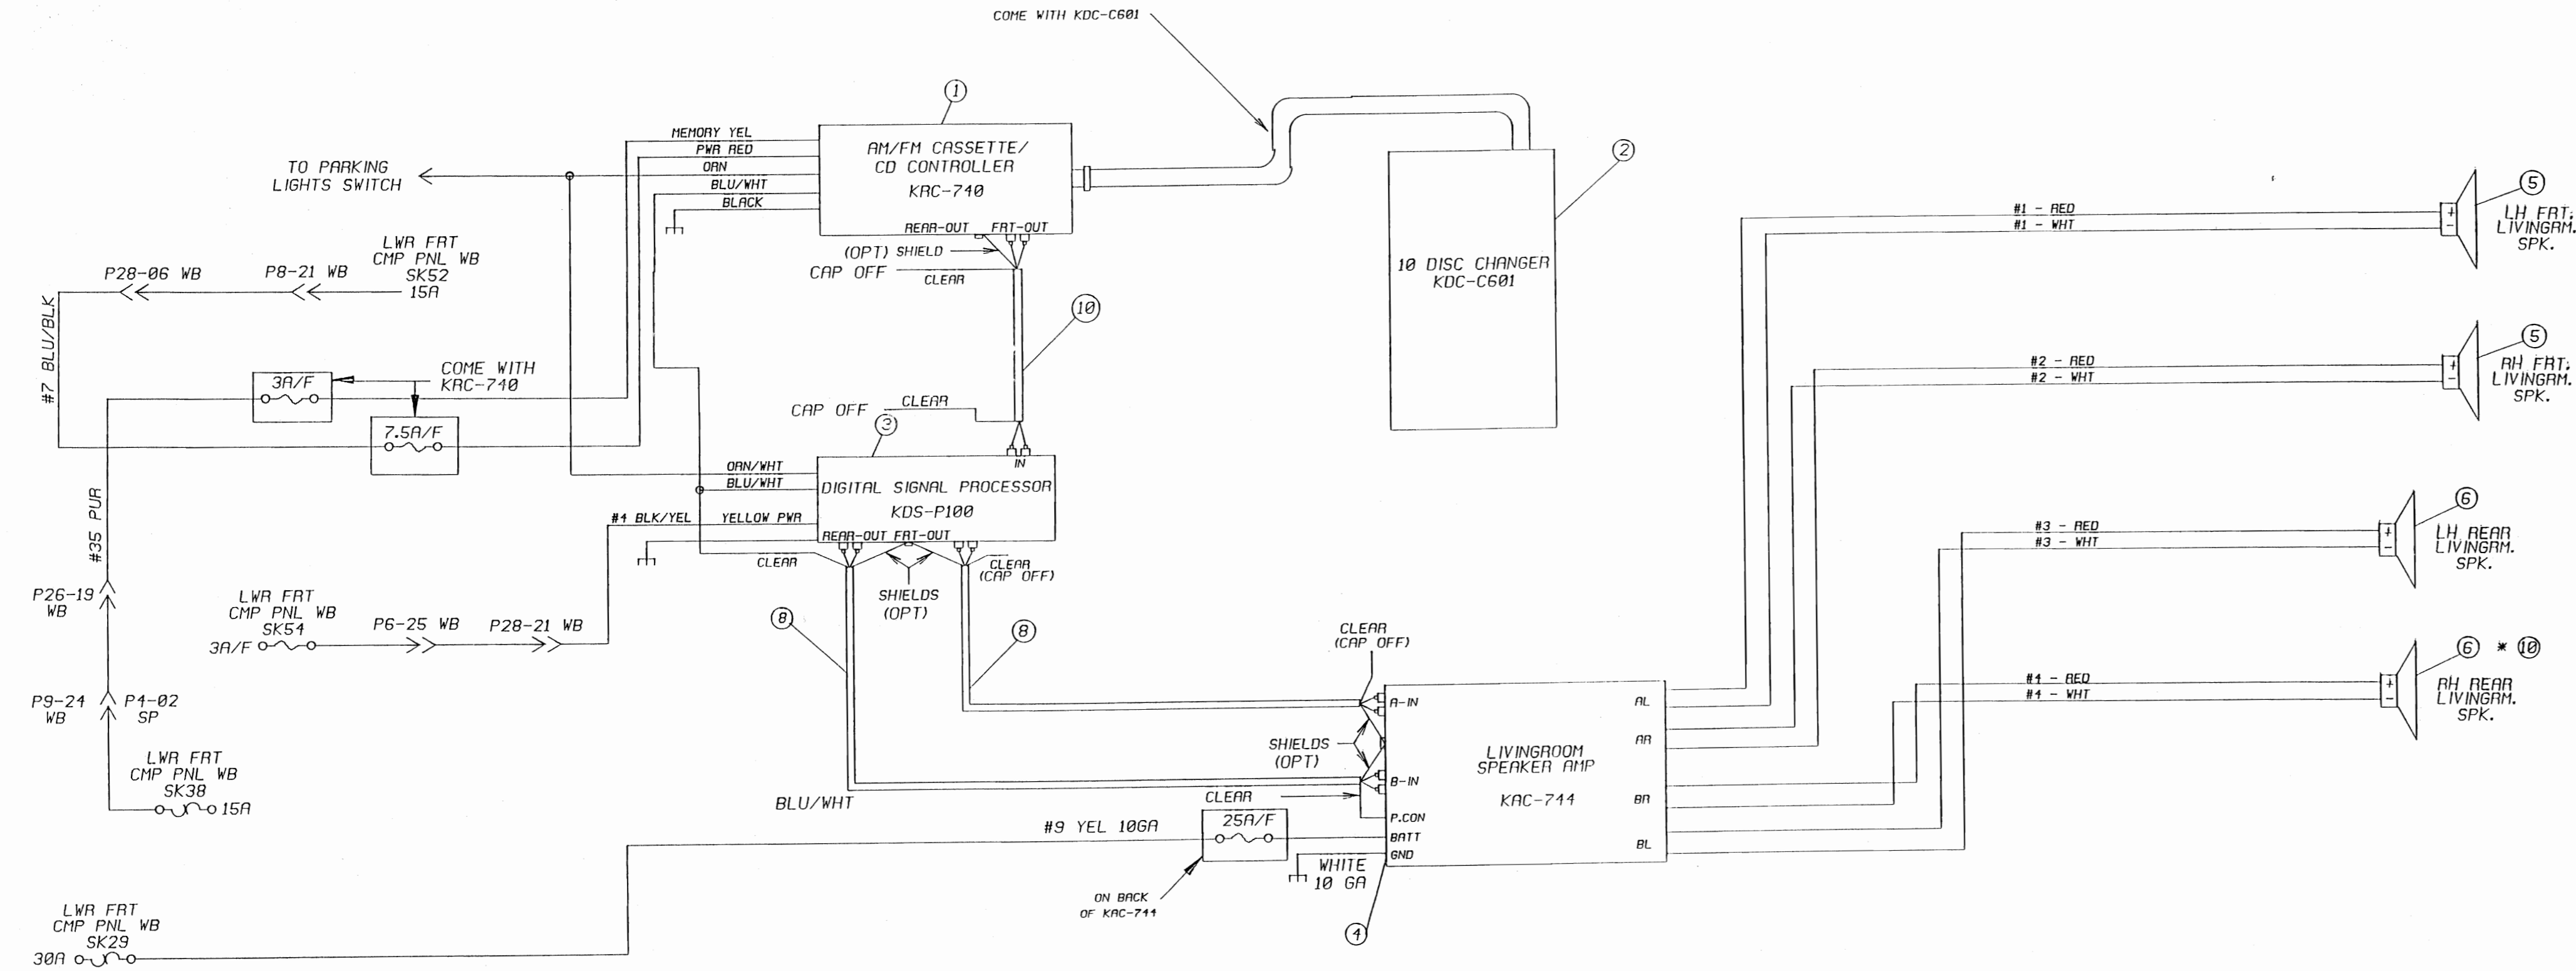

NOTE: CAP OFF ALL UNUSED WIRES FROM RADIO PLUG

ITEM NO.	PART NO.	DESCRIPTION	QTY.
1	6044770	RADIO, AM-FM CASSETTE, KENWOOD KRC-740	1
2	6044754	DISC PLAYER, COMPACT 10 DISC, KENWOOD KDC-C601	1
3	6049013	EQUALIZER, DIGITAL PROCESSOR, KENWOOD KDS-P100	1
4	6049035	AMPLIFIER, 4 CHANNEL, KENWOOD KAC-744	1
5	6048995	SPEAKER, 6X9 3-WAY, KENWOOD KFC-HQ690	1 PR
6	6049001	SPEAKER, 6 IN 3-WAY, KENWOOD KFC-HQ160	2 PR
7	6044101	RADIO, AM-FM CASSETTE, KENWOOD KAC-1005	1
8	3981735	CABLE, AUDIO INTERCONNECT, 36"	2
9	6049027	SPEAKER, 4X10 CONX, KENWOOD KFC-4116	0.5 PR
10	6044762	CABLE, AUDIO INTERCONNECT, 12"	1

* NOTE: REPLACE FOR ONE 6 IN SPEAKER (RH REAR LIVINGROOM) FOR WBSA & WBSD

MATERIAL:					
FLAT SIZE:					
FINISH	COLOR OR TYPE	LET	REVISIONS	DR.	APP. CK. ECN DATE
RAW <input type="checkbox"/>	PAINT <input type="checkbox"/>	9507	Blue Bird Wonderlodge		SCALE
PRIME <input type="checkbox"/>	PLATING <input type="checkbox"/>	FORT VALLEY, GEORGIA, U.S.A.			
OTHER <input type="checkbox"/>		STEREO SYSTEM COMPONENTS, PREMIUM			
TOLERANCES ON ALL DIMENSIONS IS PLUS		1994 WL			
OR MINUS		UNLESS OTHERWISE SPECIFIED.			
INACTIVATES NOs	6044812	DR. 5/21/92	BY C. HALLAM	SIZE	
REPLACED BY NO		APP. 2/11/93	BY C. Hallam	C	6049050