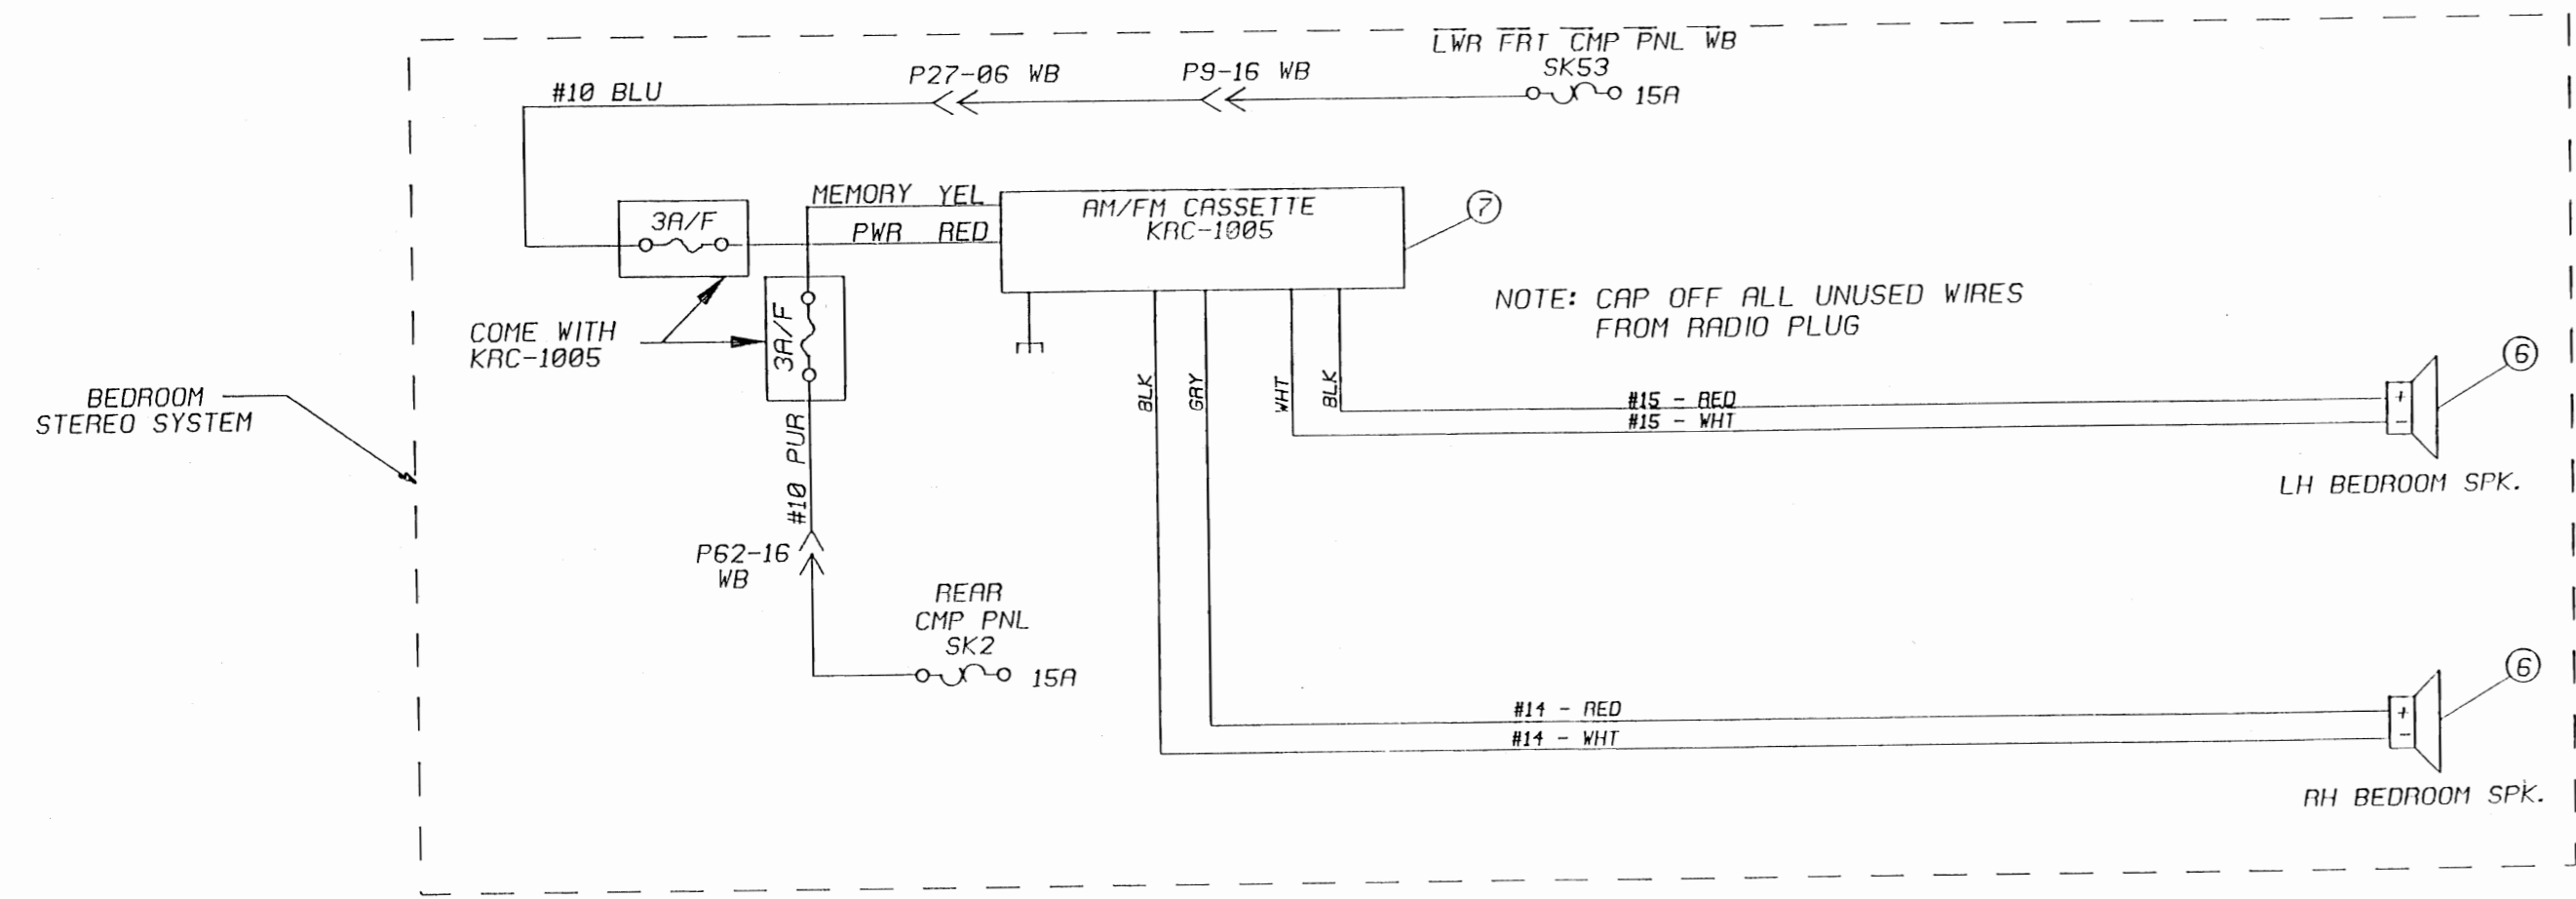

NOTE: CAP OFF ALL UNUSED WIRES FROM RADIO PLUG

ITEM NO.	PART NO.	DESCRIPTION	QTY.
1	6044770	RADIO, AM-FM CASSETTE, KENWOOD KRC-740	1
2	6044754	DISC PLAYER, COMPACT 10 DISC, KENWOOD KDC-C601	1
3	6049013	EQUALIZER, DIGITAL PROCESSOR, KENWOOD KDS-P100	1
4	6049035	AMPLIFIER, 4 CHANNEL, KENWOOD KAC-744	1
5	6048995	SPEAKER, 6X9 3-WAY, KENWOOD KFC-HQ690	1 PR
6	6049001	SPEAKER, 6 IN 3-WAY, KENWOOD KFC-HQ160	2 PR
7	6044101	RADIO, AM-FM CASSETTE, KENWOOD KAC-1005	1
8	3981735	CABLE, AUDIO INTERCONNECT, 36"	2
9	6049027	SPEAKER, 4X10 CONX, KENWOOD KFC-4116	0.5 PR
10	6044762	CABLE, AUDIO INTERCONNECT, 12"	1

* NOTE: REPLACE FOR ONE 6 IN SPEAKER (RH REAR LIVINGROOM) FOR WBSA & WBSD

MATERIAL:					
FLAT SIZE:					
FINISH	COLOR OR TYPE	LET	REVISIONS	DR.	APP. CK. ECN DATE
RAW <input type="checkbox"/>	PAINT <input type="checkbox"/>	9507	Blue Bird Wonderlodge		SCALE
PRIME <input type="checkbox"/>	PLATING <input type="checkbox"/>	FORT VALLEY, GEORGIA, U.S.A.			
OTHER <input type="checkbox"/>		STEREO SYSTEM COMPONENTS, PREMIUM			
TOLERANCES ON ALL DIMENSIONS IS PLUS		1994 WL			
OR MINUS		UNLESS OTHERWISE SPECIFIED.			
INACTIVATES NOs	6044812	DR. 5/21/92	BY C. HALLAM	SIZE	
REPLACED BY NO		APP. 2/11/93	BY C. Hallam	C	6049050